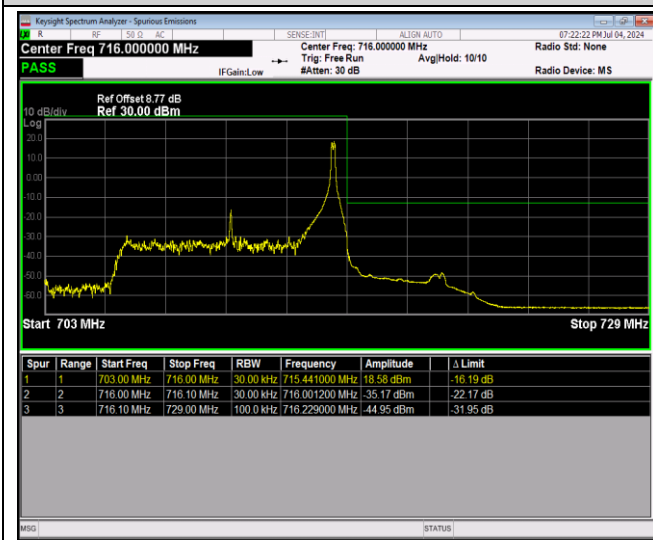

Band12-1.4MHz-64QAM-23173-6RB#0

Band12-10MHz-QPSK-23060-1RB#0

Band12-10MHz-QPSK-23060-1RB#49

Band12-10MHz-QPSK-23060-50RB#0

Band12-10MHz-QPSK-23130-1RB#0

Band12-10MHz-QPSK-23130-1RB#49

Band12-10MHz-QPSK-23130-50RB#0