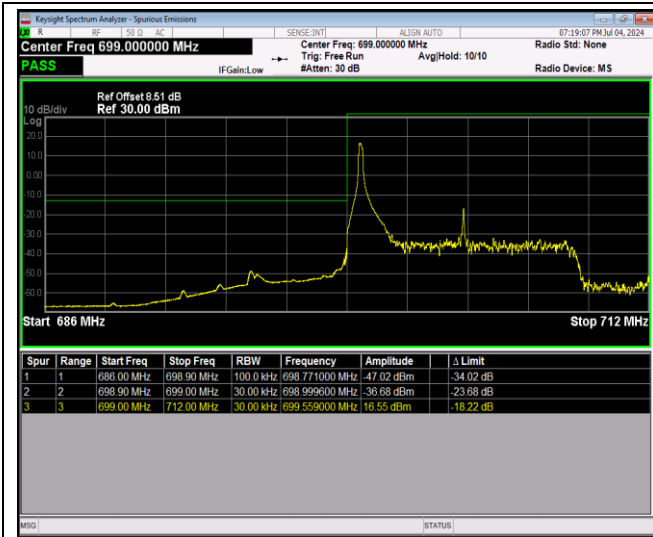

Band12-10MHz-16QAM-23060-1RB#0

Band12-10MHz-16QAM-23060-50RB#0