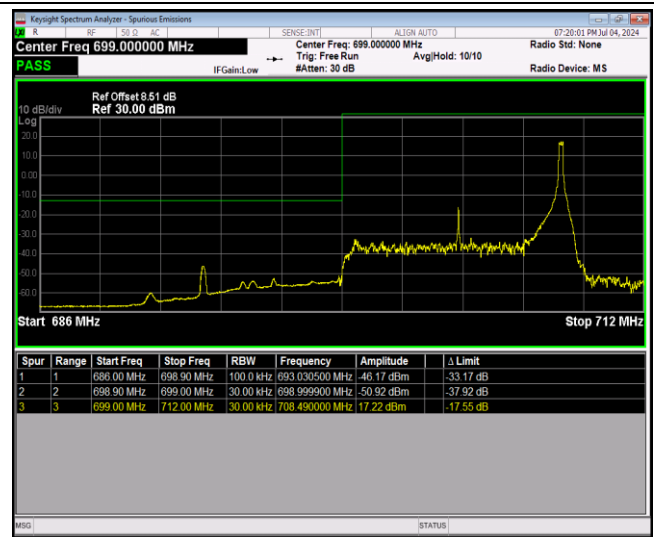

Band12-10MHz-16QAM-23060-1RB#49

Band12-10MHz-16QAM-23130-1RB#0