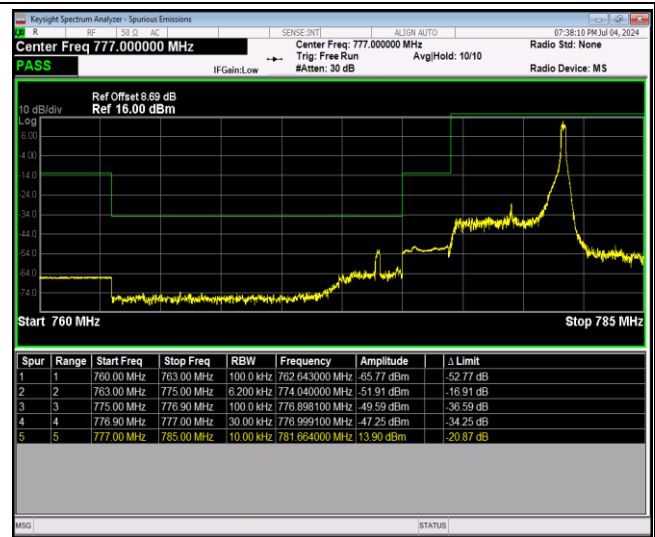

Band13-5MHz-QPSK-23205-1RB#24

Band13-5MHz-QPSK-23255-1RB#0