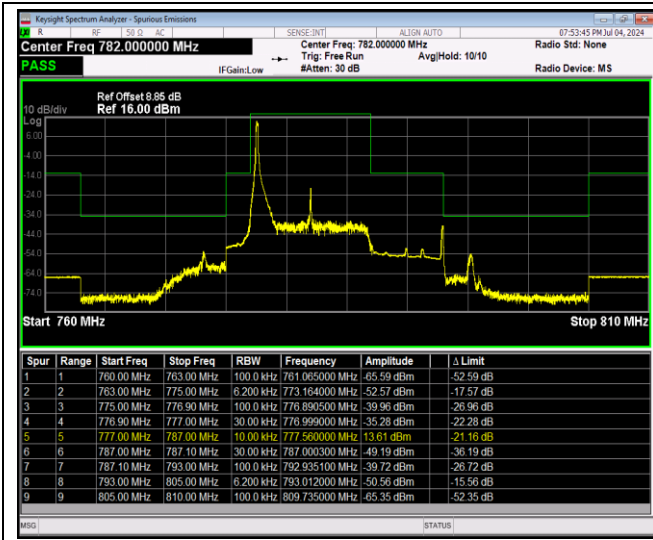

Band13-10MHz-QPSK-23230-1RB#0

Band13-10MHz-QPSK-23230-50RB#0