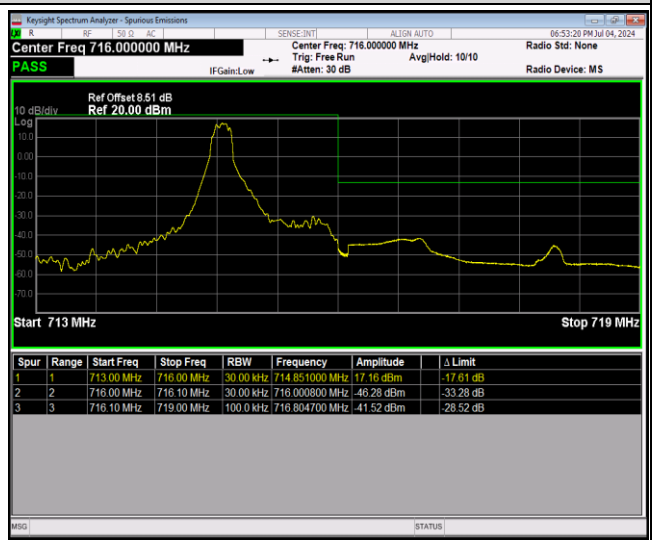

Band12-1.4MHz-16QAM-23173-1RB#0

Band12-1.4MHz-16QAM-23173-6RB#0