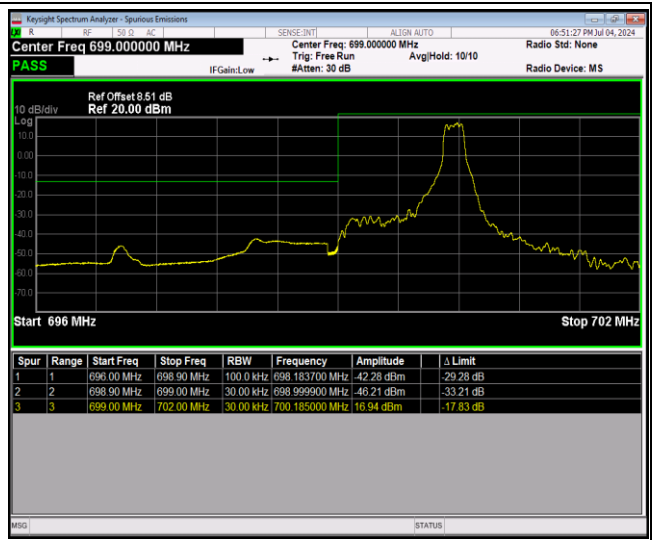

Band12-1.4MHz-QPSK-23173-1RB#0

Band12-1.4MHz-QPSK-23173-1RB#5

Band12-1.4MHz-QPSK-23173-6RB#0

Band12-1.4MHz-16QAM-23017-1RB#0

Band12-1.4MHz-16QAM-23017-1RB#5

Band12-1.4MHz-16QAM-23017-6RB#0

Band12-1.4MHz-16QAM-23173-1RB#0