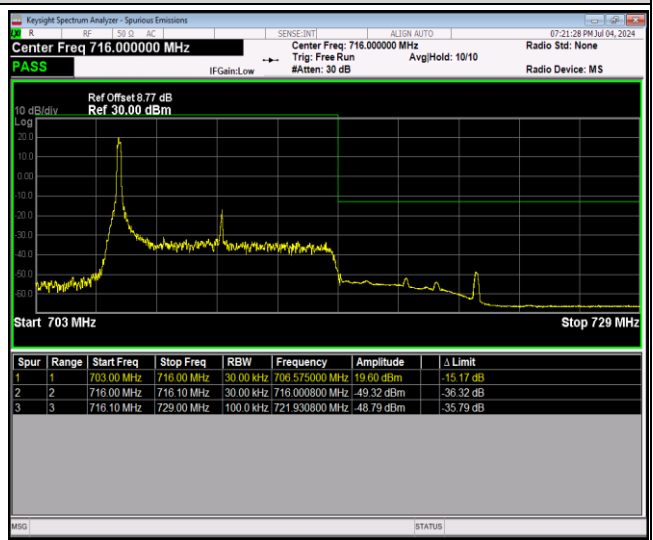

Band12-1.4MHz-64QAM-23173-6RB#0

Band12-10MHz-QPSK-23060-1RB#0

Band12-10MHz-QPSK-23060-1RB#49

Band12-10MHz-QPSK-23060-50RB#0

Band12-10MHz-QPSK-23130-1RB#0

Band12-10MHz-QPSK-23130-1RB#49

Band12-10MHz-QPSK-23130-50RB#0