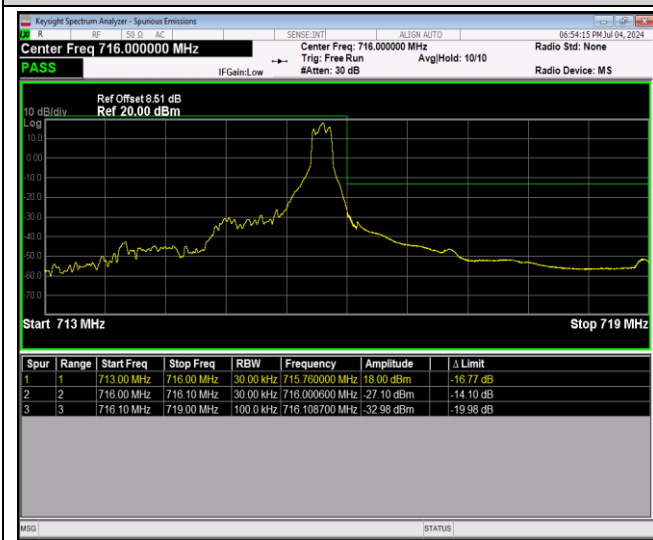

Band12-1.4MHz-16QAM-23173-1RB#5

Band12-1.4MHz-64QAM-23017-1RB#0