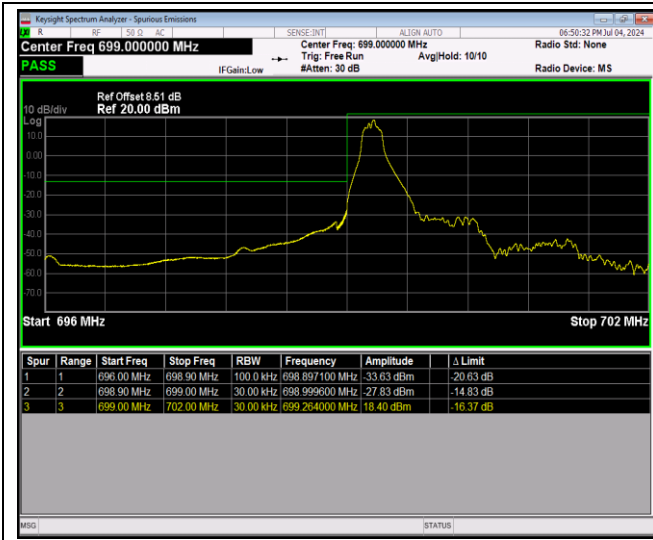

Band12-1.4MHz-QPSK-23173-1RB#0

Band12-1.4MHz-QPSK-23173-1RB#5

Band12-1.4MHz-QPSK-23173-6RB#0

Band12-1.4MHz-16QAM-23017-1RB#0

Band12-1.4MHz-16QAM-23017-1RB#5

Band12-1.4MHz-16QAM-23017-6RB#0

Band12-1.4MHz-16QAM-23173-1RB#0