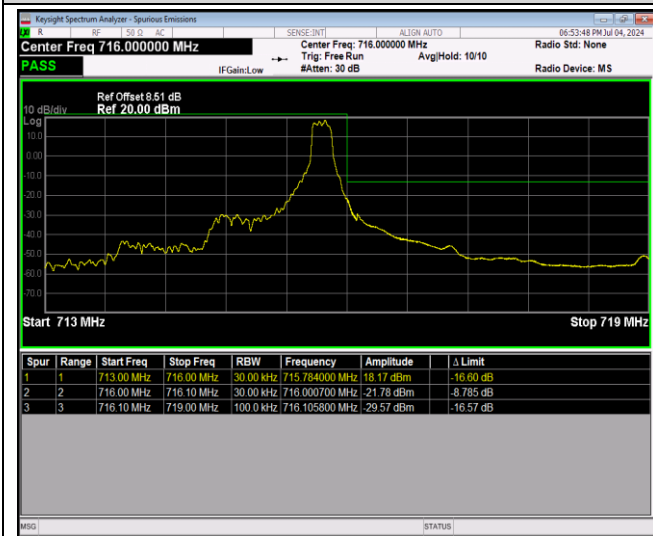

Band12-1.4MHz-QPSK-23173-1RB#5

Band12-1.4MHz-16QAM-23017-1RB#0