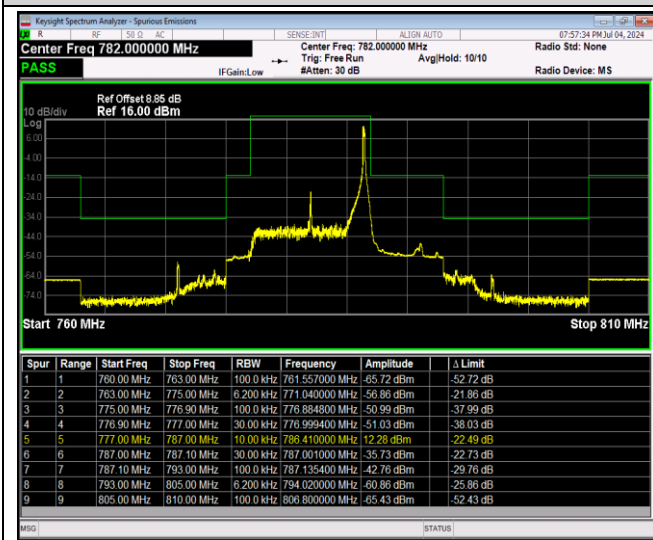

Band13-10MHz-16QAM-23230-50RB#0

Band13-10MHz-64QAM-23230-1RB#0

Band13-10MHz-64QAM-23230-1RB#49