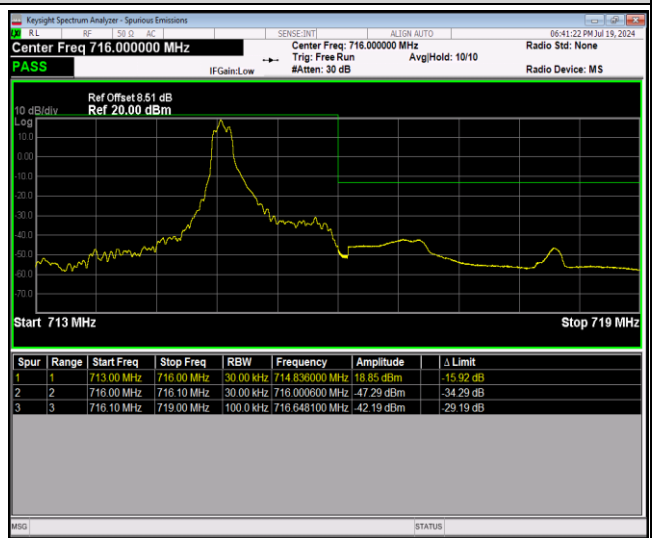

Band12-1.4MHz-16QAM-23173-1RB#5

Band12-1.4MHz-16QAM-23173-6RB#0

Band12-1.4MHz-64QAM-23017-1RB#0

Band12-1.4MHz-64QAM-23017-1RB#5

Band12-1.4MHz-64QAM-23017-6RB#0

Band12-1.4MHz-64QAM-23173-1RB#0

Band12-1.4MHz-64QAM-23173-1RB#5