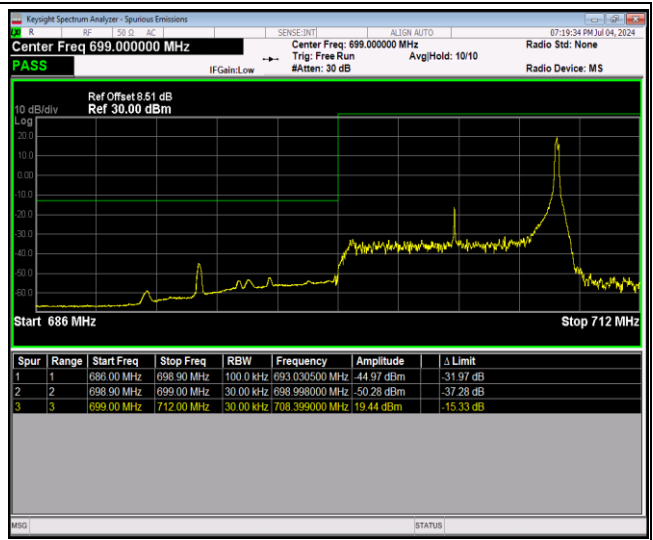

Band12-1.4MHz-64QAM-23173-6RB#0

Band12-10MHz-QPSK-23060-1RB#0

Band12-10MHz-QPSK-23060-1RB#49

Band12-10MHz-QPSK-23060-50RB#0

Band12-10MHz-QPSK-23130-1RB#0

Band12-10MHz-QPSK-23130-1RB#49

Band12-10MHz-QPSK-23130-50RB#0