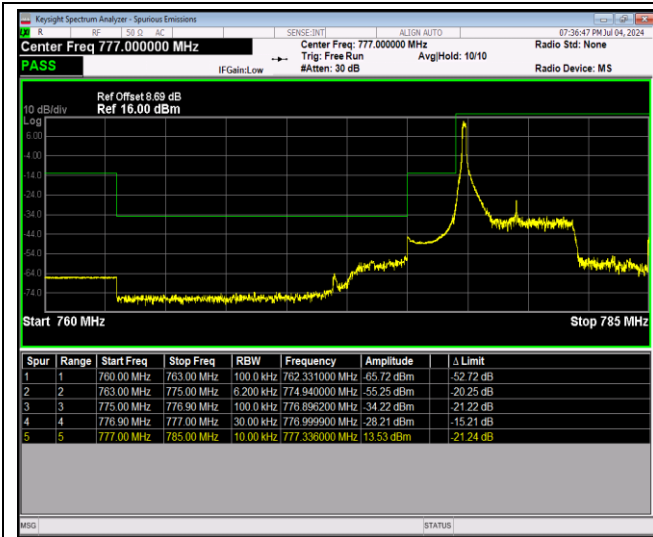

Band12-10MHz-64QAM-23060-1RB#49

Band12-10MHz-64QAM-23060-50RB#0

Band12-10MHz-64QAM-23130-1RB#0

Band12-10MHz-64QAM-23130-1RB#49

Band12-10MHz-64QAM-23130-50RB#0

Band13-5MHz-QPSK-23205-1RB#0

Band13-5MHz-QPSK-23205-1RB#24