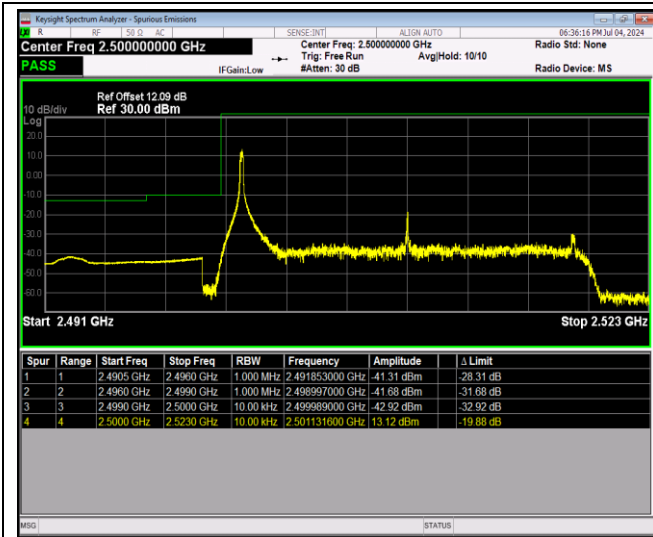

Band7-20MHz-16QAM-20850-1RB#0