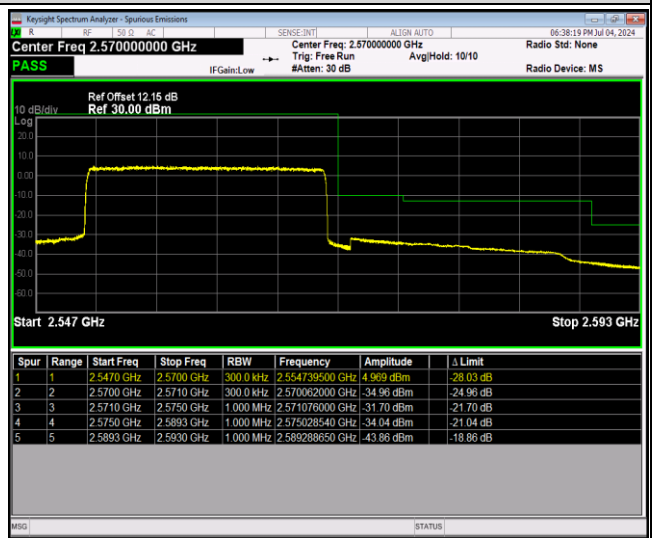

Band7-20MHz-QPSK-21350-100RB#0