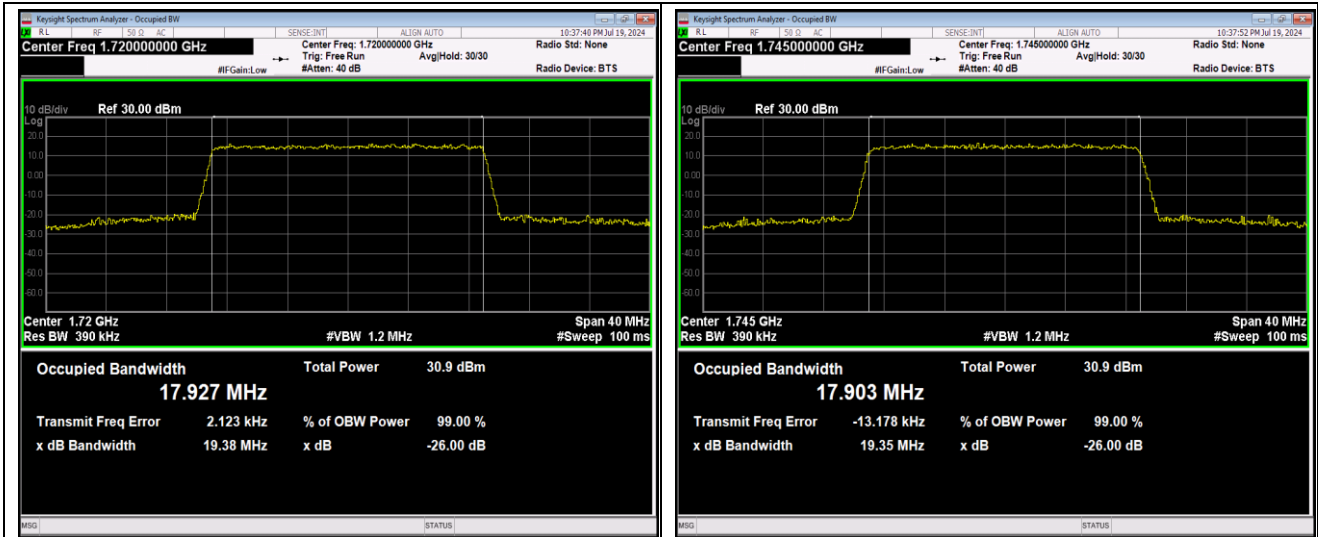

Band66-20MHz-16QAM-132322-100RB#0

Band66-20MHz-16QAM-132572-100RB#0

Band66-20MHz-64QAM-132072-100RB#0

Band66-20MHz-64QAM-132322-100RB#0

Band66-20MHz-64QAM-132572-100RB#0

Appendix D: Band Edge

Test Result (worst case)