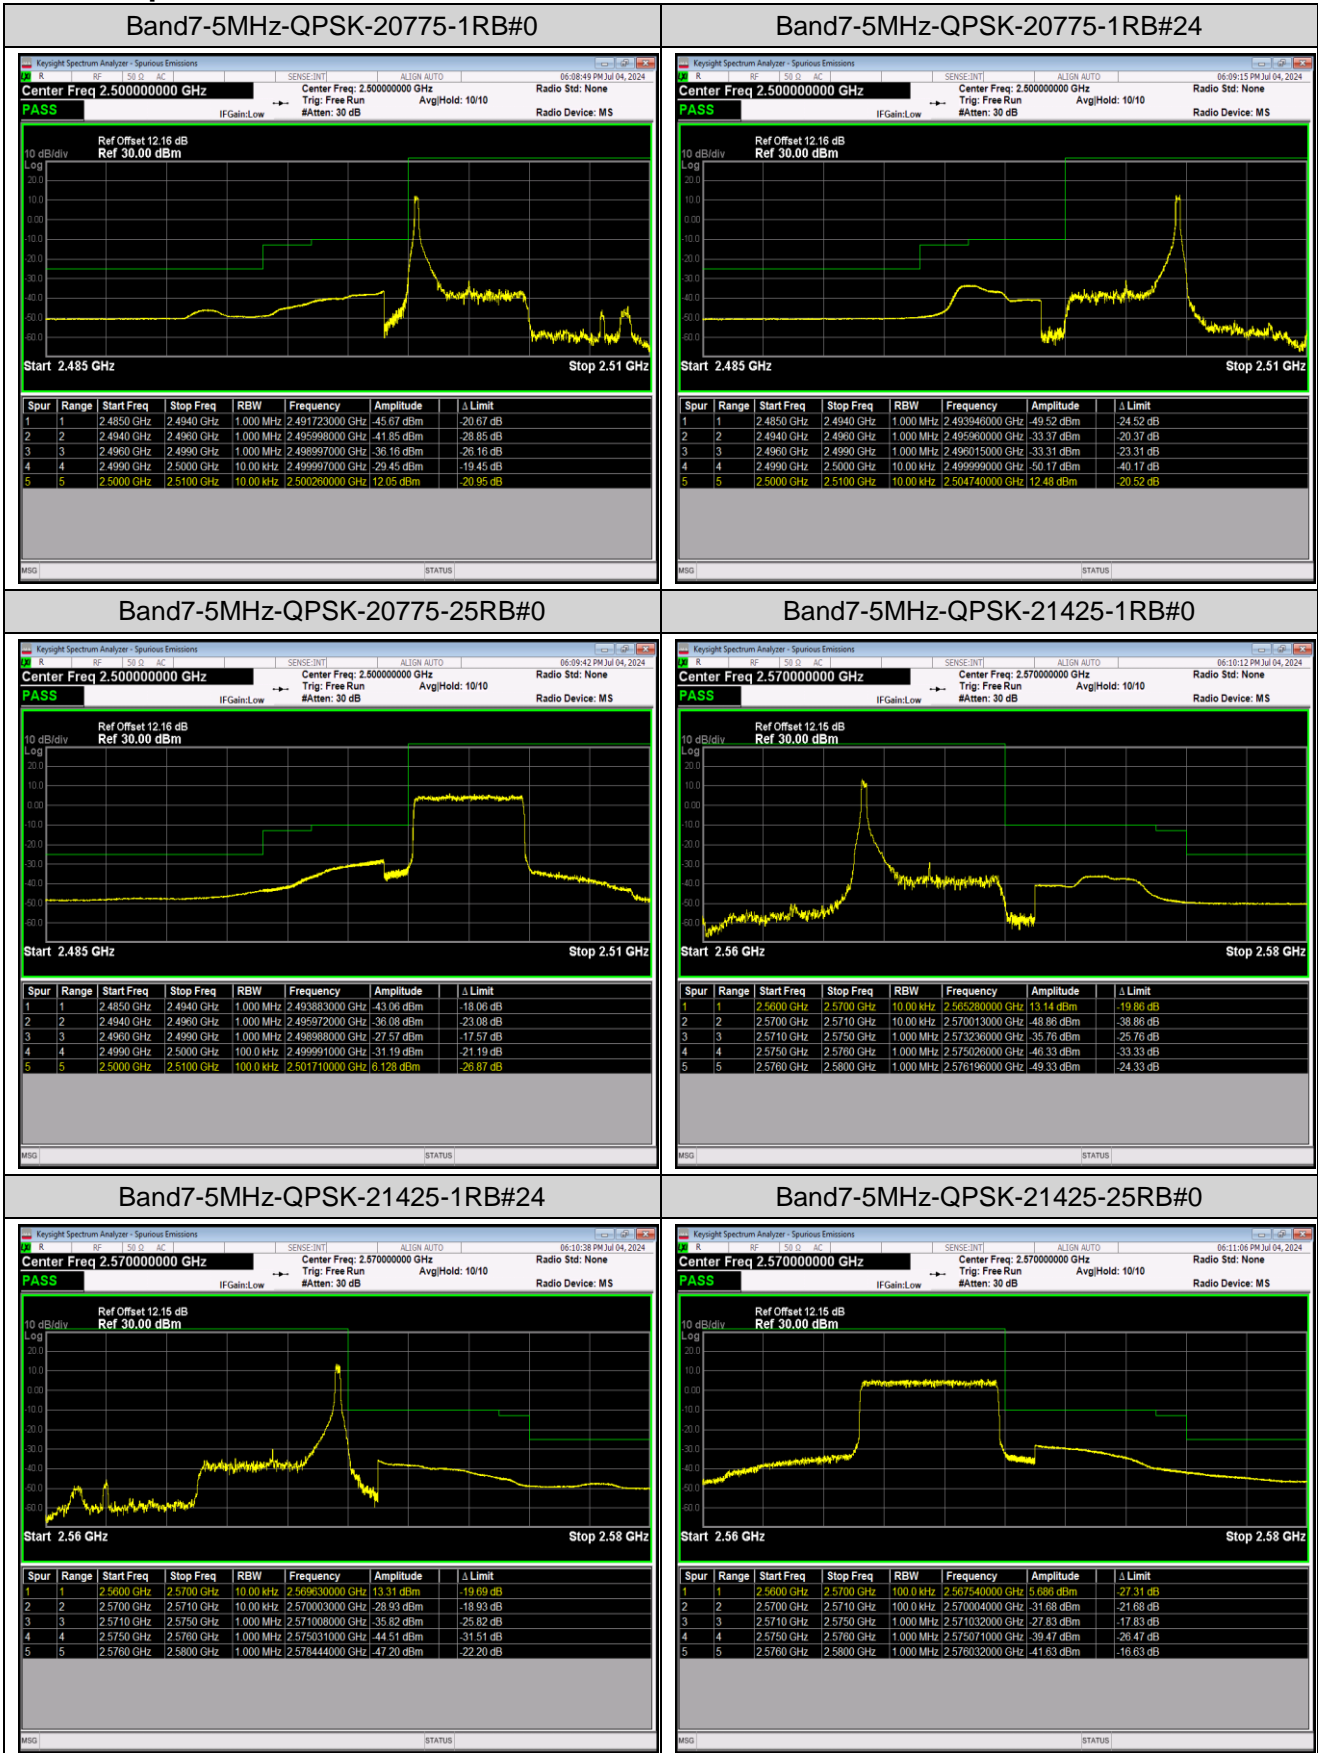

Test Graphs