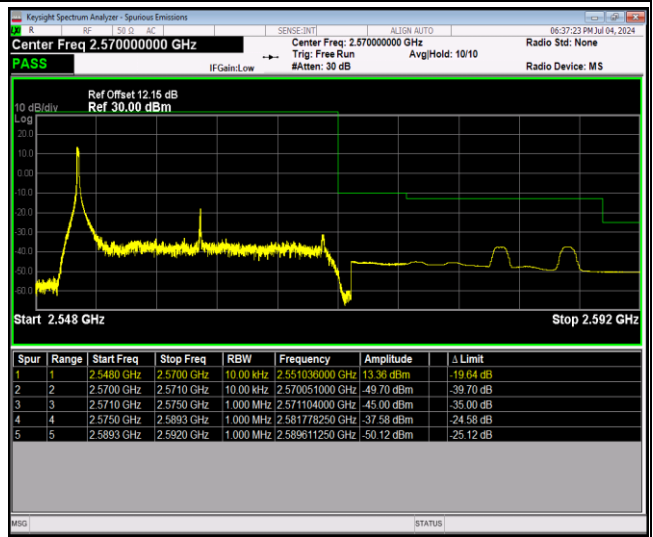

Band7-20MHz-QPSK-21350-1RB#0