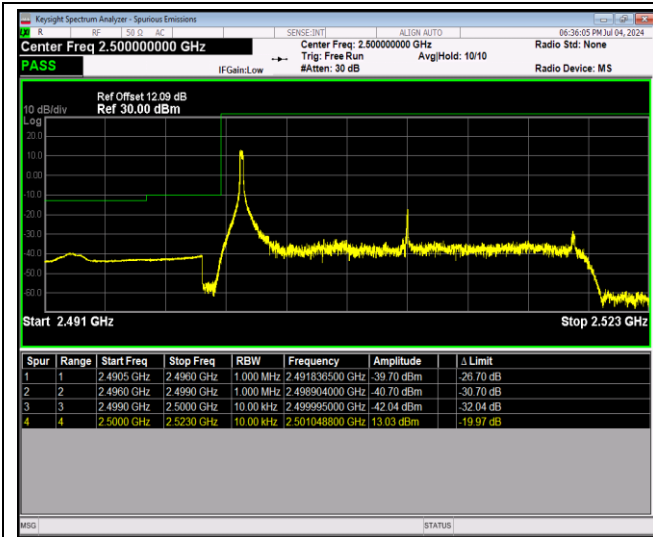

Band7-20MHz-QPSK-20850-1RB#0