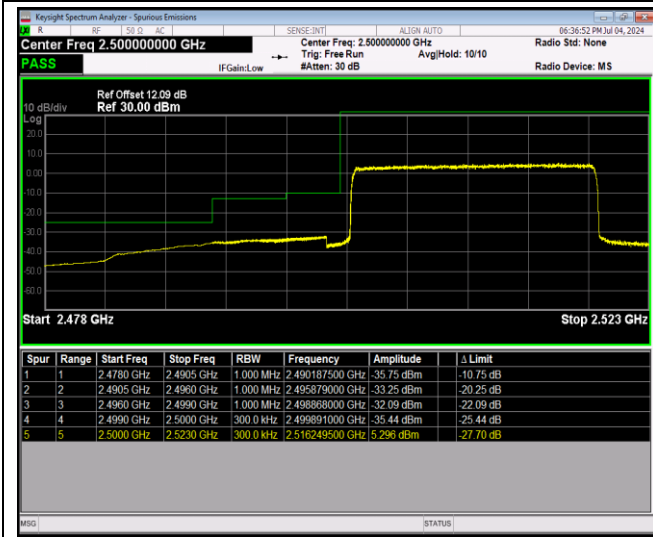

Band7-20MHz-QPSK-20850-100RB#0