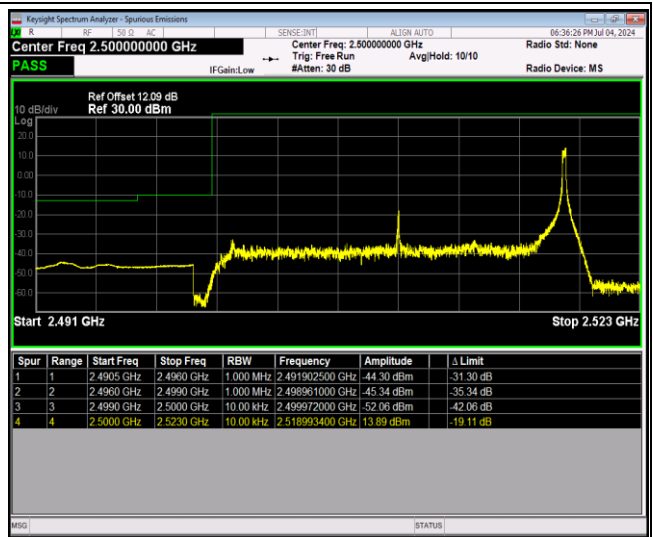

Band7-20MHz-QPSK-20850-1RB#99