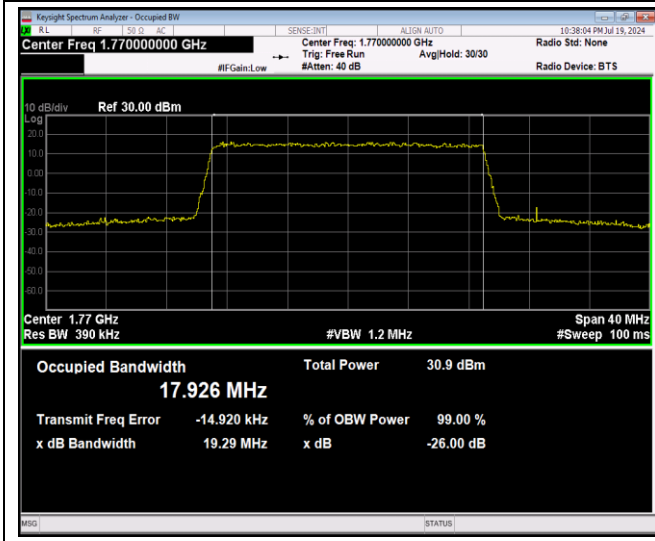

Band66-20MHz-16QAM-132322-100RB#0

Band66-20MHz-16QAM-132572-100RB#0

Band66-20MHz-64QAM-132072-100RB#0

Band66-20MHz-64QAM-132322-100RB#0

Band66-20MHz-64QAM-132572-100RB#0

Appendix D: Band Edge

Test Result (worst case)