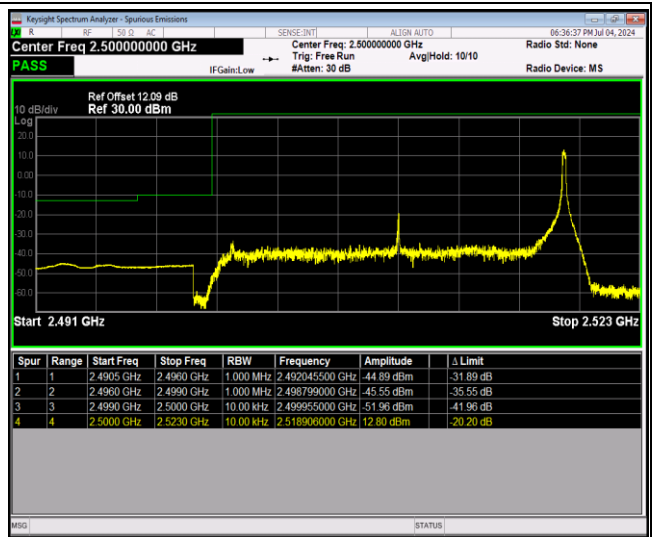

Band7-20MHz-16QAM-20850-1RB#99