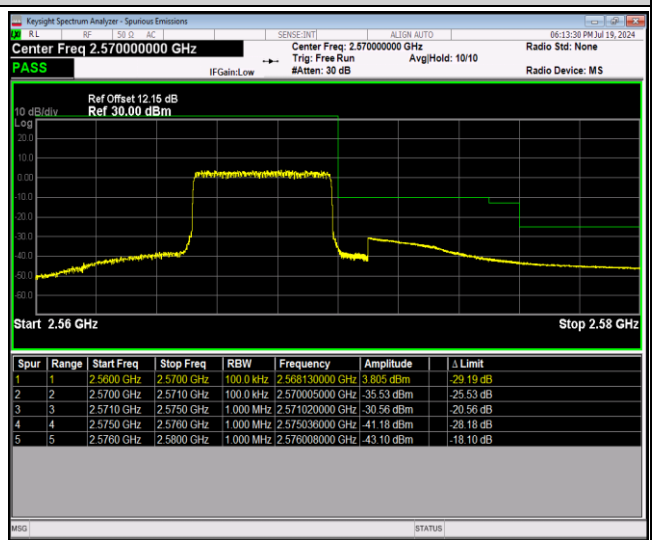

Band7-5MHz-64QAM-21425-25RB#0