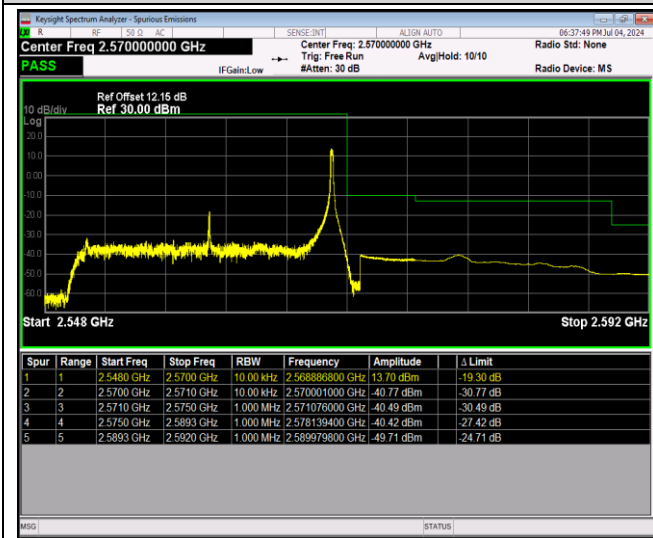

Band7-20MHz-QPSK-21350-1RB#99