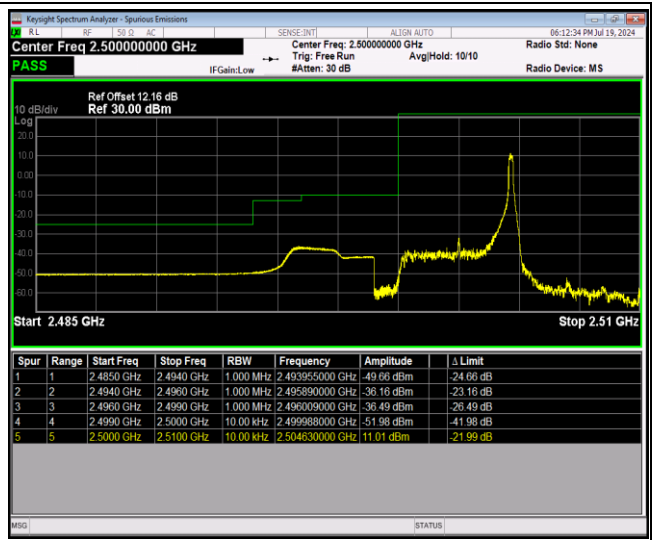

Remark: All bandwidth and all modulation had been tested, but only the worst case data displayed in this report.

Test Graphs

Band7-5MHz-64QAM-20775-25RB#0

Band7-5MHz-64QAM-21425-1RB#0

Band7-5MHz-64QAM-21425-1RB#24