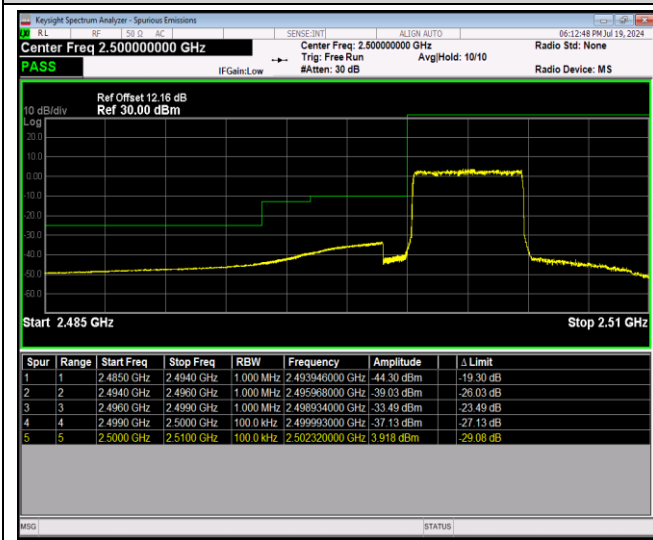

Remark: All bandwidth and all modulation had been tested, but only the worst case data displayed in this report.

Test Graphs

Band7-5MHz-64QAM-20775-25RB#0

Band7-5MHz-64QAM-21425-1RB#0

Band7-5MHz-64QAM-21425-1RB#24