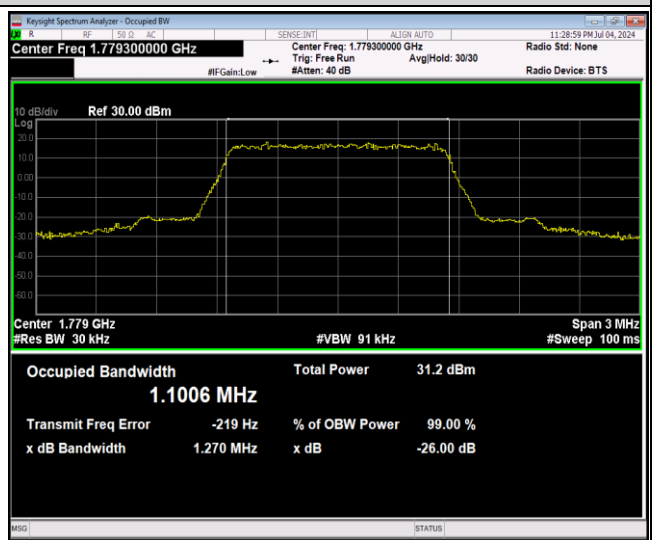

Band66-1.4MHz-QPSK-132665-6RB#0

Band66-1.4MHz-16QAM-132322-6RB#0