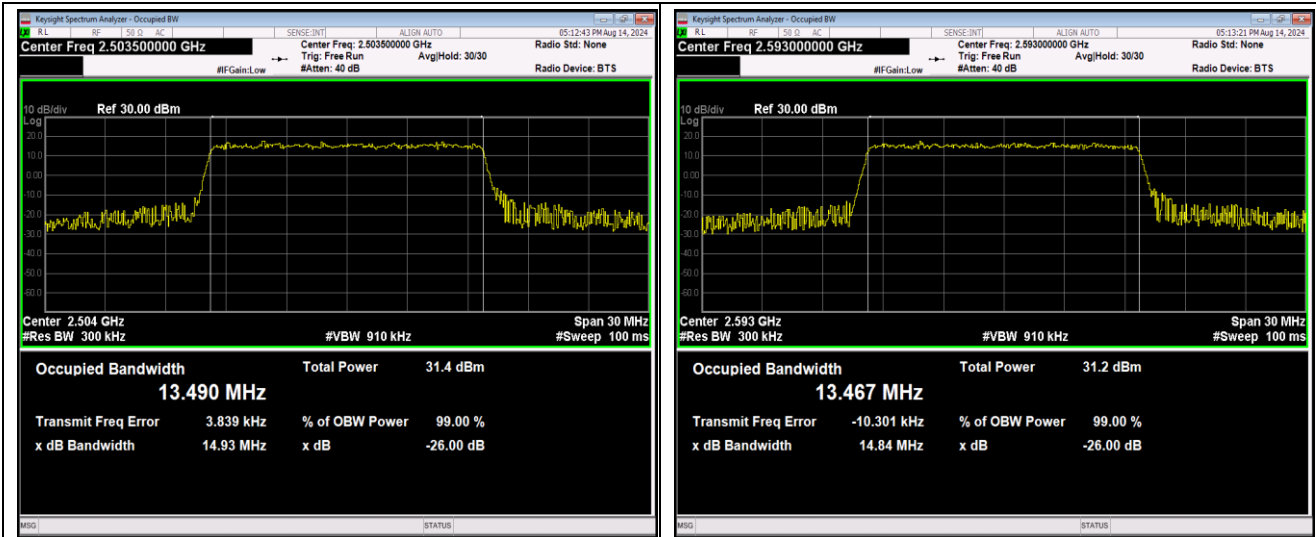

Band41-10MHz-64QAM-41540-50RB#0

Band41-15MHz-QPSK-39725-75RB#0

Band41-15MHz-QPSK-40620-75RB#0

Band41-15MHz-QPSK-41515-75RB#0

Band41-15MHz-16QAM-39725-75RB#0

Band41-15MHz-16QAM-40620-75RB#0

Band41-15MHz-16QAM-41515-75RB#0