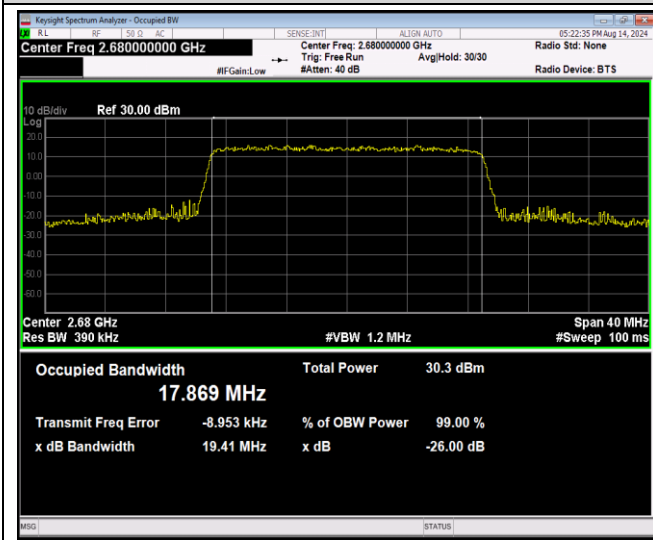

Band41-20MHz-16QAM-40620-100RB#0

Band41-20MHz-16QAM-41490-100RB#0

Band41-20MHz-64QAM-39750-100RB#0

Band41-20MHz-64QAM-40620-100RB#0

Band41-20MHz-64QAM-41490-100RB#0

Band66-1.4MHz-QPSK-131979-6RB#0

Band66-1.4MHz-QPSK-132322-6RB#0