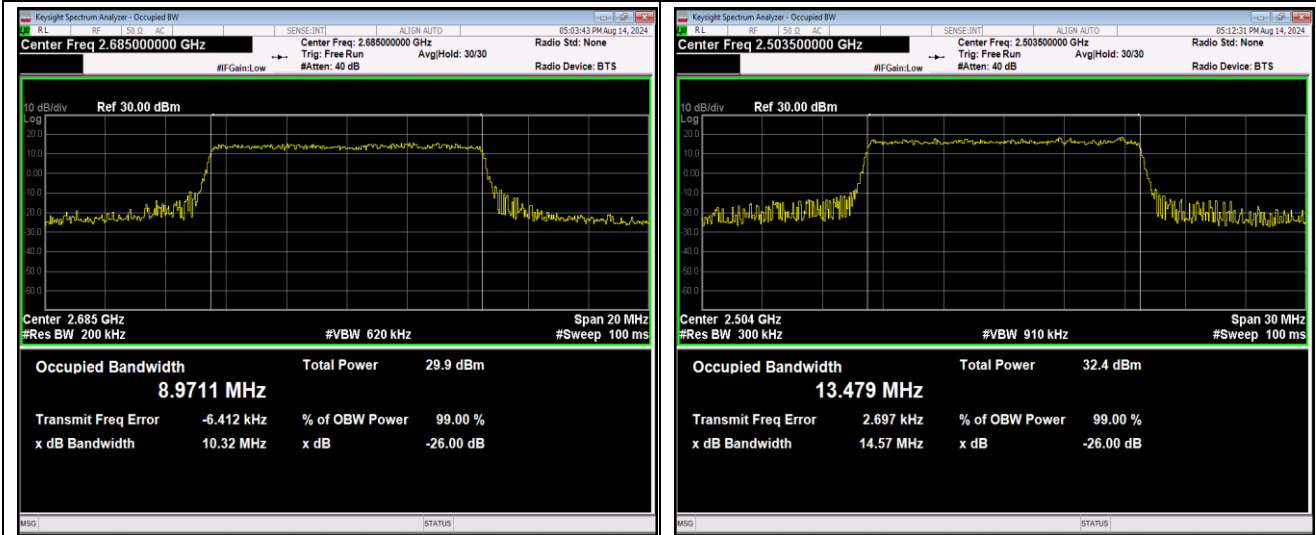

Band41-10MHz-64QAM-41540-50RB#0

Band41-15MHz-QPSK-39725-75RB#0

Band41-15MHz-QPSK-40620-75RB#0

Band41-15MHz-QPSK-41515-75RB#0