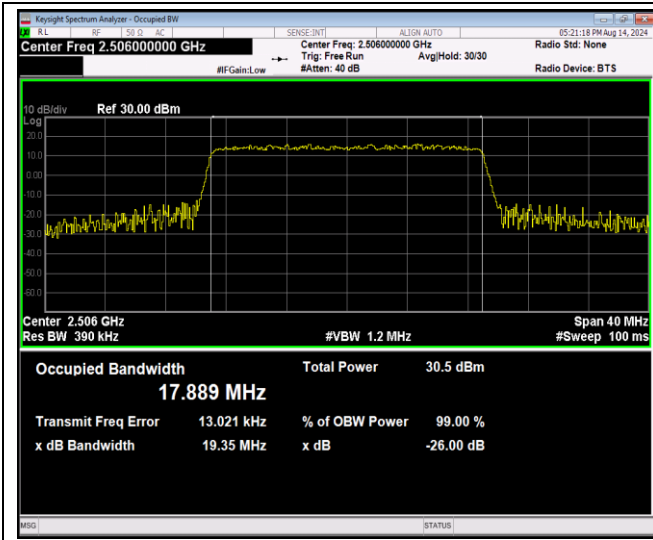

Band41-20MHz-16QAM-40620-100RB#0

Band41-20MHz-16QAM-41490-100RB#0

Band41-20MHz-64QAM-39750-100RB#0

Band41-20MHz-64QAM-40620-100RB#0

Band41-20MHz-64QAM-41490-100RB#0

Band66-1.4MHz-QPSK-131979-6RB#0

Band66-1.4MHz-QPSK-132322-6RB#0