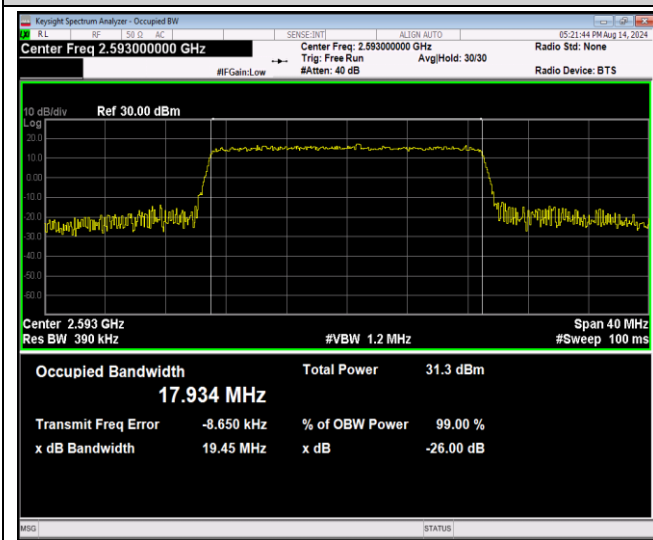

Band41-20MHz-16QAM-40620-100RB#0

Band41-20MHz-64QAM-39750-100RB#0