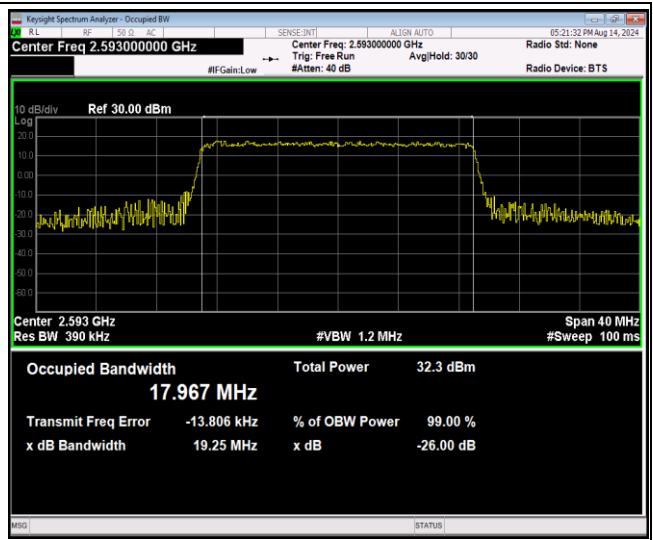

Band41-15MHz-64QAM-39725-75RB#0

Band41-15MHz-64QAM-40620-75RB#0

Band41-15MHz-64QAM-41515-75RB#0

Band41-20MHz-QPSK-39750-100RB#0

Band41-20MHz-QPSK-40620-100RB#0

Band41-20MHz-QPSK-41490-100RB#0

Band41-20MHz-16QAM-39750-100RB#0