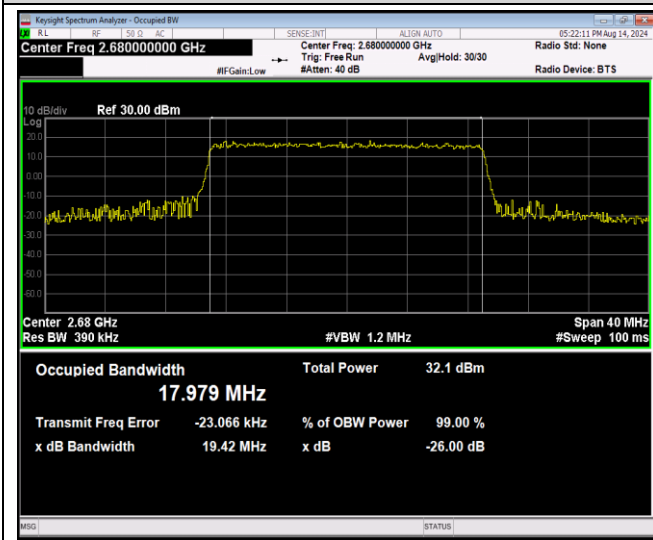

Band41-15MHz-64QAM-39725-75RB#0

Band41-15MHz-64QAM-40620-75RB#0

Band41-15MHz-64QAM-41515-75RB#0

Band41-20MHz-QPSK-39750-100RB#0

Band41-20MHz-QPSK-40620-100RB#0

Band41-20MHz-QPSK-41490-100RB#0

Band41-20MHz-16QAM-39750-100RB#0