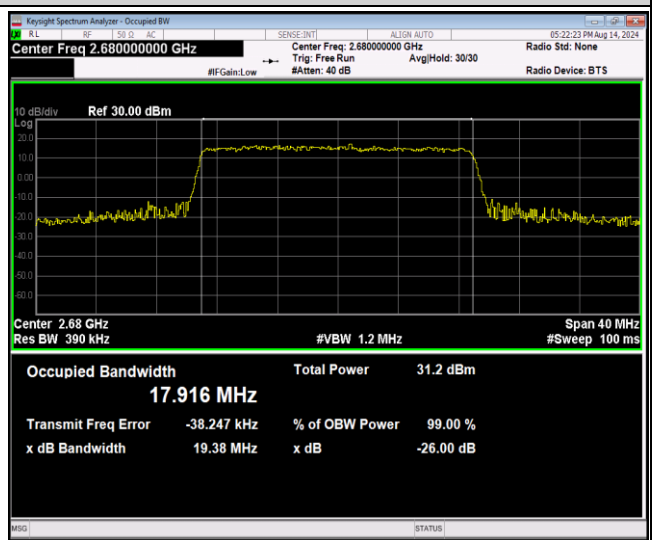

Band41-20MHz-16QAM-41490-100RB#0

Band41-20MHz-64QAM-40620-100RB#0