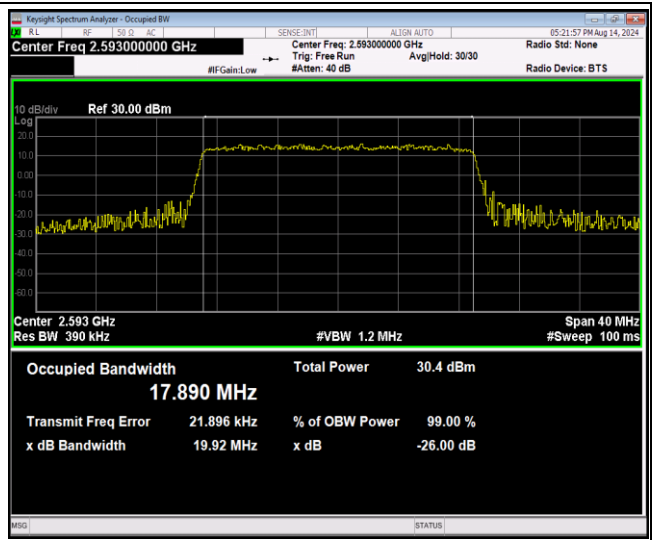

Band41-20MHz-16QAM-40620-100RB#0

Band41-20MHz-16QAM-41490-100RB#0

Band41-20MHz-64QAM-39750-100RB#0

Band41-20MHz-64QAM-40620-100RB#0

Band41-20MHz-64QAM-41490-100RB#0

Band66-1.4MHz-QPSK-131979-6RB#0

Band66-1.4MHz-QPSK-132322-6RB#0