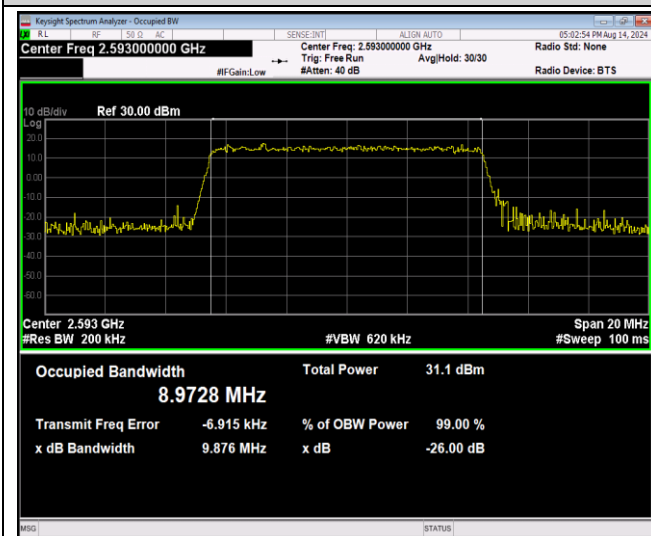

Band41-10MHz-QPSK-40620-50RB#0

Band41-10MHz-QPSK-41540-50RB#0

Band41-10MHz-16QAM-39700-50RB#0

Band41-10MHz-16QAM-40620-50RB#0

Band41-10MHz-16QAM-41540-50RB#0

Band41-10MHz-64QAM-39700-50RB#0

Band41-10MHz-64QAM-40620-50RB#0