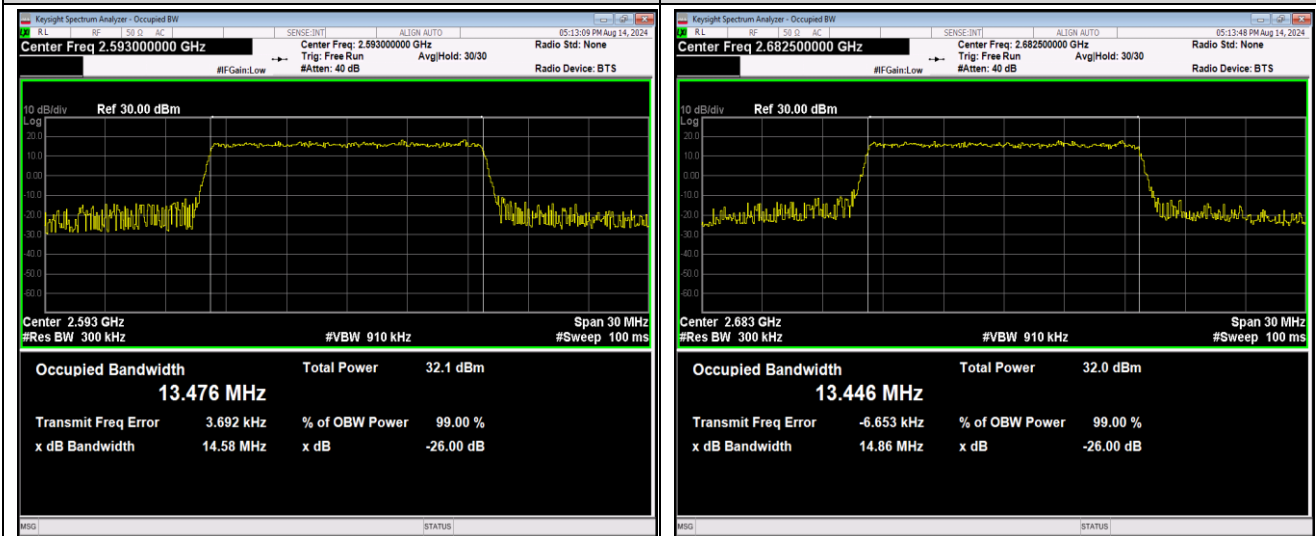

Band41-15MHz-QPSK-40620-75RB#0

Band41-15MHz-QPSK-41515-75RB#0

Band41-15MHz-16QAM-39725-75RB#0

Band41-15MHz-16QAM-40620-75RB#0