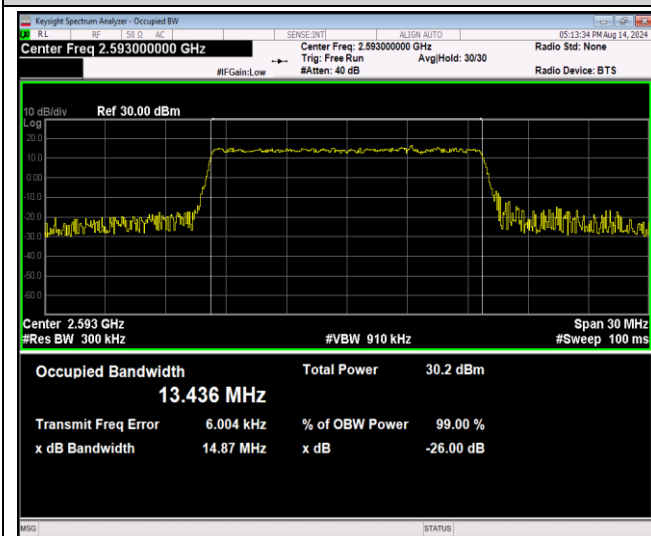

Band41-15MHz-64QAM-40620-75RB#0

Band41-20MHz-QPSK-39750-100RB#0