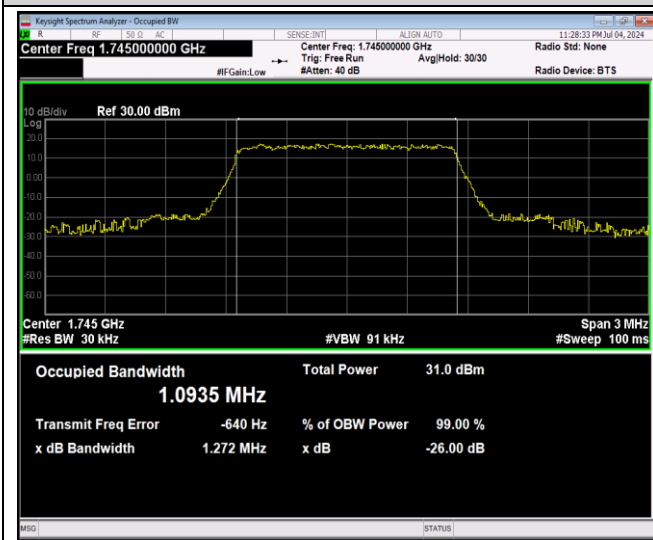

Band66-1.4MHz-QPSK-132322-6RB#0

Band66-1.4MHz-16QAM-131979-6RB#0