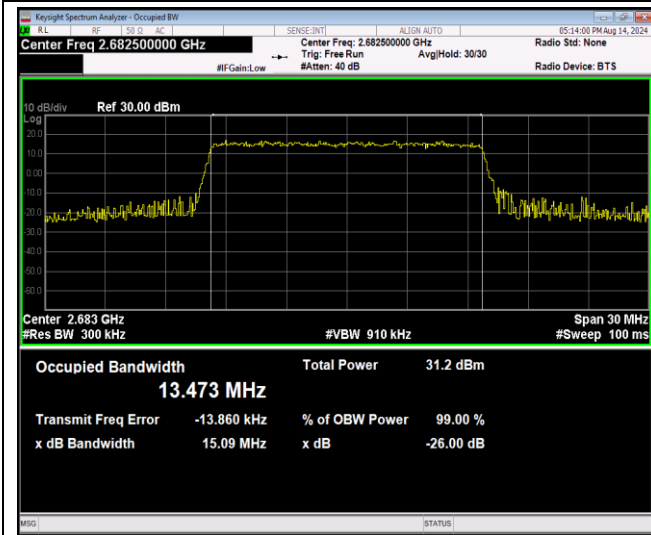

Band41-15MHz-16QAM-41515-75RB#0

Band41-15MHz-64QAM-40620-75RB#0