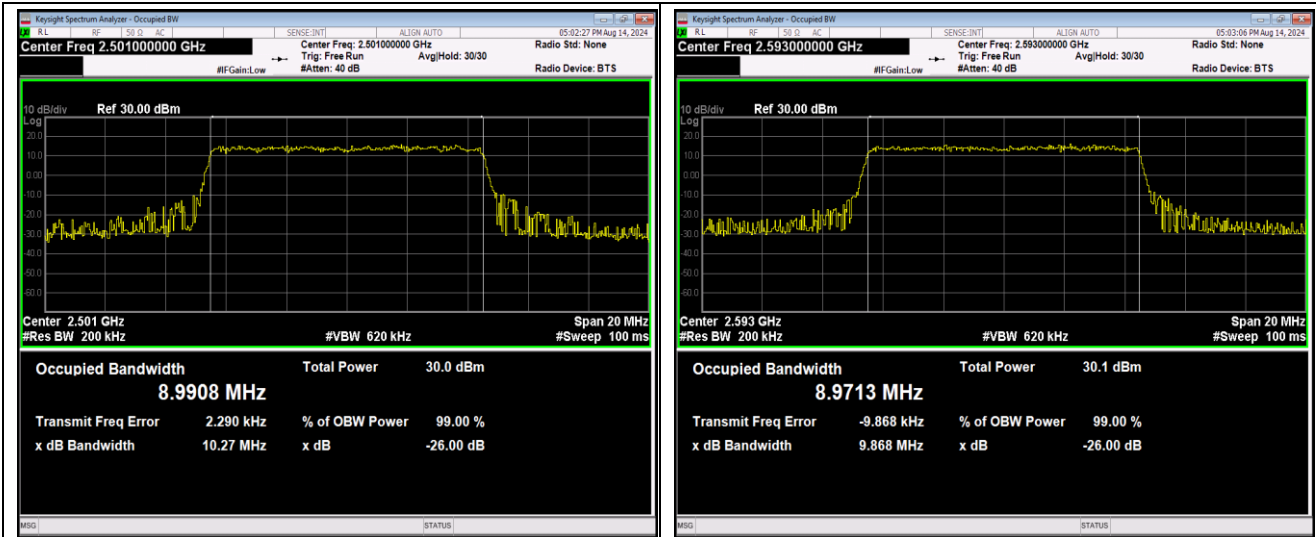

Band41-10MHz-QPSK-40620-50RB#0

Band41-10MHz-QPSK-41540-50RB#0

Band41-10MHz-16QAM-39700-50RB#0

Band41-10MHz-16QAM-40620-50RB#0

Band41-10MHz-16QAM-41540-50RB#0

Band41-10MHz-64QAM-39700-50RB#0

Band41-10MHz-64QAM-40620-50RB#0