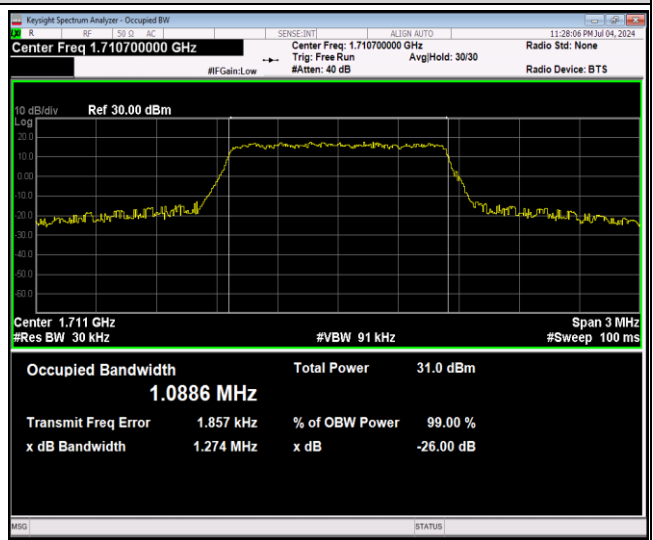

Band41-20MHz-16QAM-40620-100RB#0

Band41-20MHz-16QAM-41490-100RB#0

Band41-20MHz-64QAM-39750-100RB#0

Band41-20MHz-64QAM-40620-100RB#0

Band41-20MHz-64QAM-41490-100RB#0

Band66-1.4MHz-QPSK-131979-6RB#0

Band66-1.4MHz-QPSK-132322-6RB#0