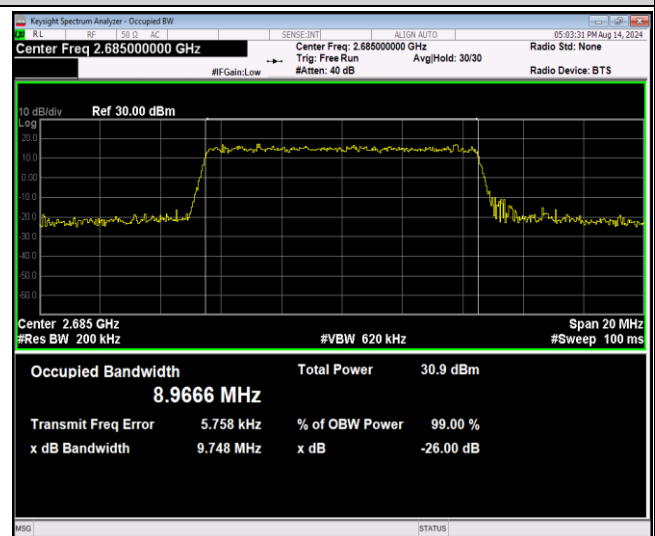

Band41-10MHz-QPSK-40620-50RB#0

Band41-10MHz-QPSK-41540-50RB#0

Band41-10MHz-16QAM-39700-50RB#0

Band41-10MHz-16QAM-40620-50RB#0

Band41-10MHz-16QAM-41540-50RB#0

Band41-10MHz-64QAM-39700-50RB#0

Band41-10MHz-64QAM-40620-50RB#0