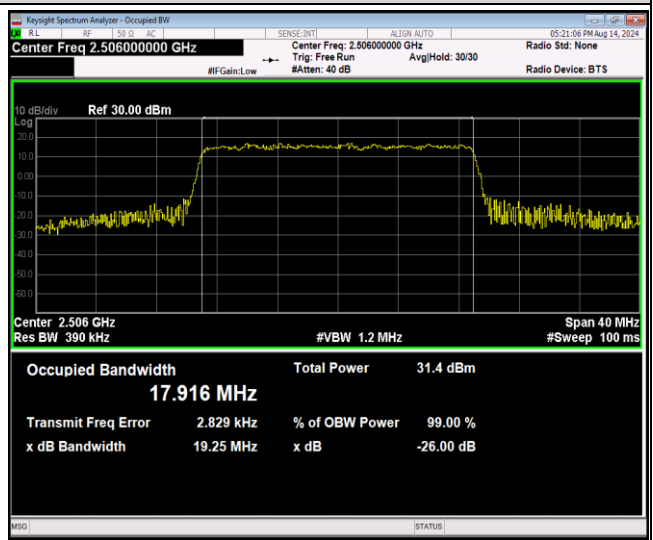

Band41-20MHz-16QAM-39750-100RB#0

Band41-20MHz-16QAM-41490-100RB#0