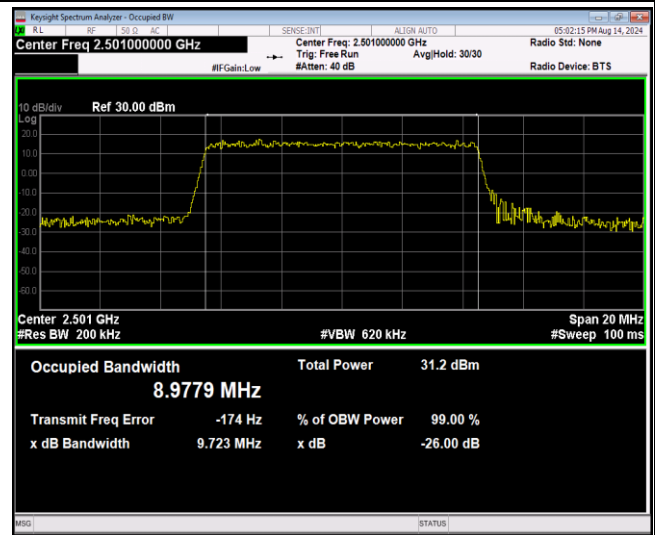

Band41-10MHz-QPSK-40620-50RB#0

Band41-10MHz-QPSK-41540-50RB#0

Band41-10MHz-16QAM-39700-50RB#0

Band41-10MHz-16QAM-40620-50RB#0

Band41-10MHz-16QAM-41540-50RB#0

Band41-10MHz-64QAM-39700-50RB#0

Band41-10MHz-64QAM-40620-50RB#0