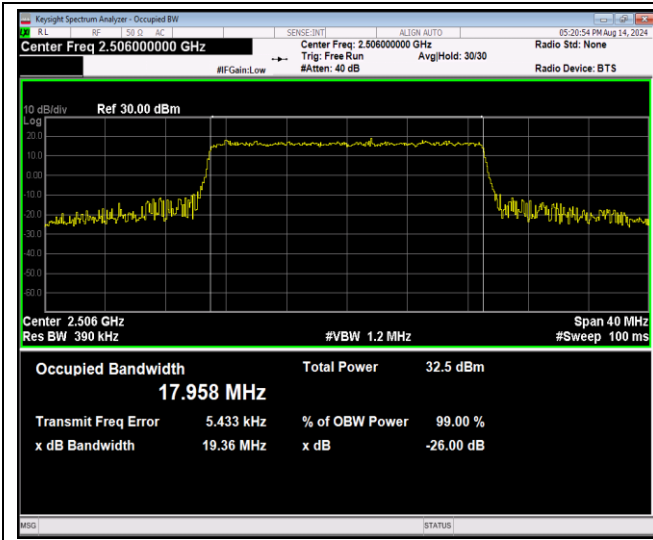

Band41-15MHz-64QAM-39725-75RB#0

Band41-15MHz-64QAM-40620-75RB#0

Band41-15MHz-64QAM-41515-75RB#0

Band41-20MHz-QPSK-39750-100RB#0

Band41-20MHz-QPSK-40620-100RB#0

Band41-20MHz-QPSK-41490-100RB#0

Band41-20MHz-16QAM-39750-100RB#0