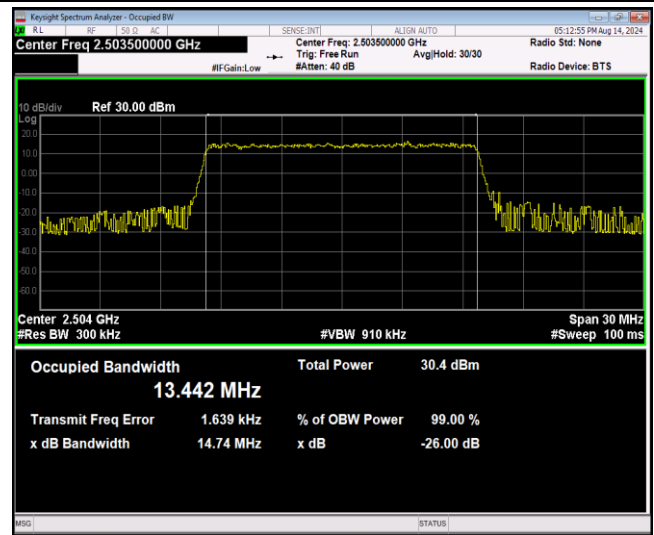

Band41-15MHz-64QAM-39725-75RB#0

Band41-15MHz-64QAM-41515-75RB#0