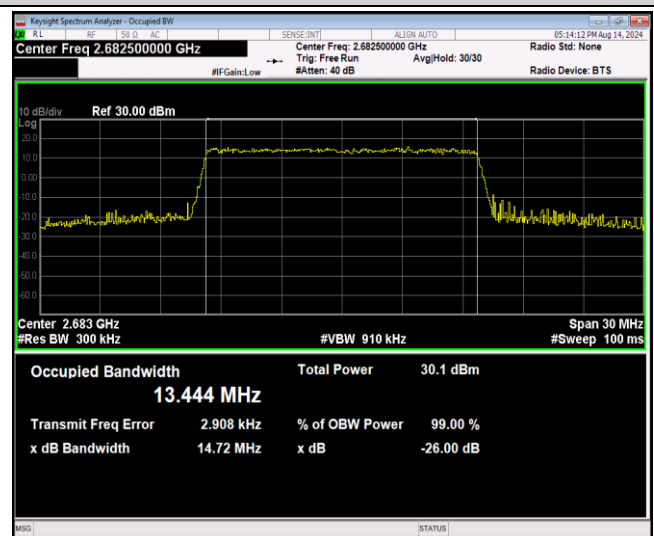

Band41-15MHz-64QAM-39725-75RB#0

Band41-15MHz-64QAM-40620-75RB#0

Band41-15MHz-64QAM-41515-75RB#0

Band41-20MHz-QPSK-39750-100RB#0

Band41-20MHz-QPSK-40620-100RB#0

Band41-20MHz-QPSK-41490-100RB#0

Band41-20MHz-16QAM-39750-100RB#0