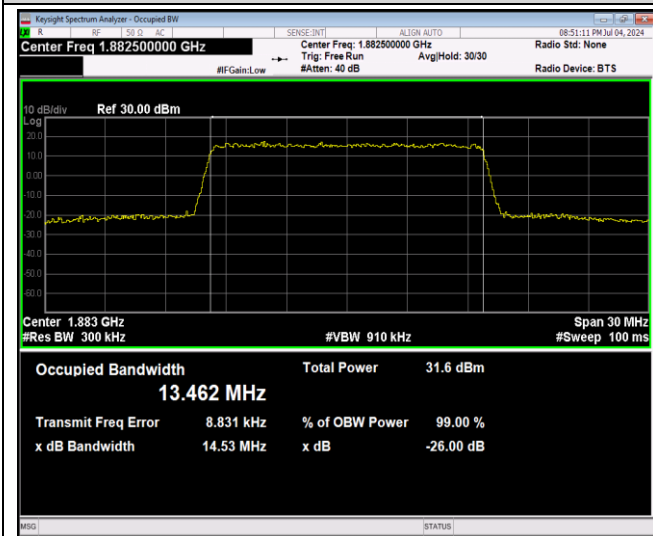

Band25-15MHz-16QAM-26365-75RB#0

Band25-15MHz-64QAM-26115-75RB#0