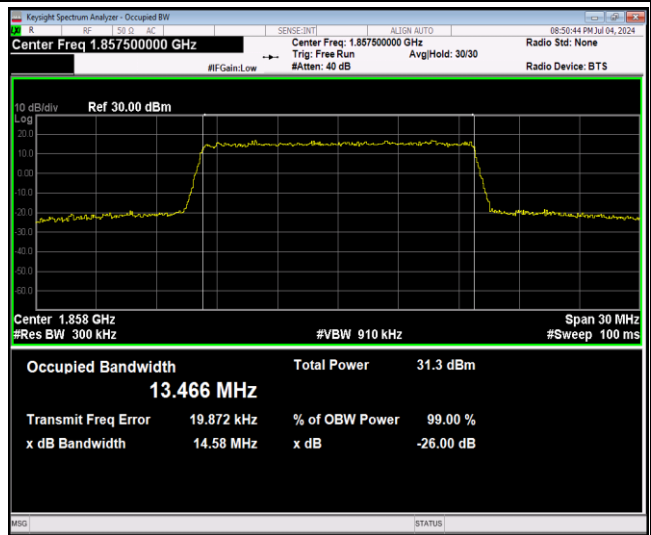

Band25-15MHz-16QAM-26115-75RB#0

Band25-15MHz-16QAM-26615-75RB#0