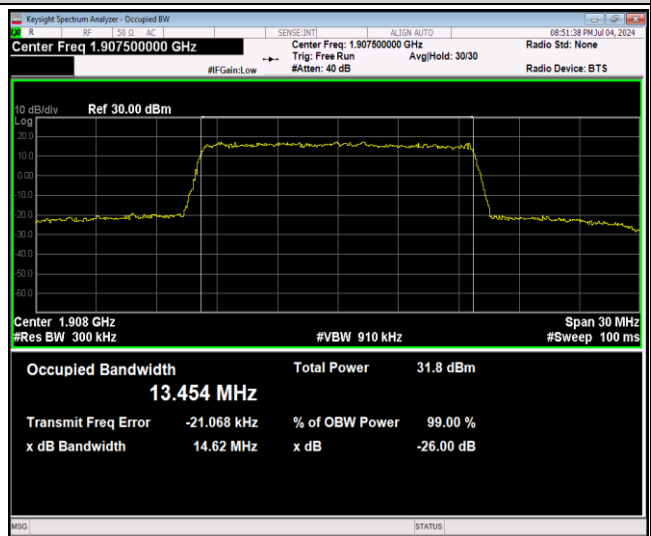

Band25-15MHz-16QAM-26615-75RB#0

Band25-15MHz-64QAM-26365-75RB#0