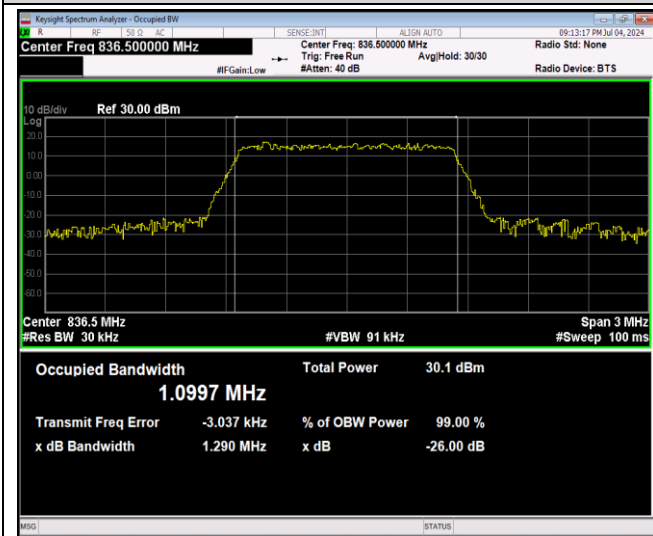

Band26-1.4MHz-16QAM-26915-6RB#0

Band26-1.4MHz-64QAM-26697-6RB#0