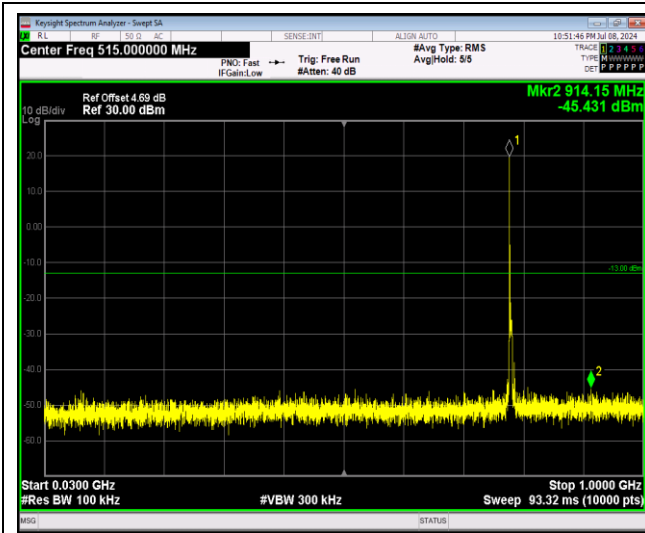

JianYan Testing Group Shenzhen Co., Ltd.
No.101, Building 8, Innovation Wisdom Port, No.155 Hongtian Road, Huangpu Community,
Xinqiao Street, Bao'an District, Shenzhen, Guangdong, People's Republic of China.
Tel: +86-755-23118282, Fax: +86-755-23116366

Project No.: JYTSZR2406068