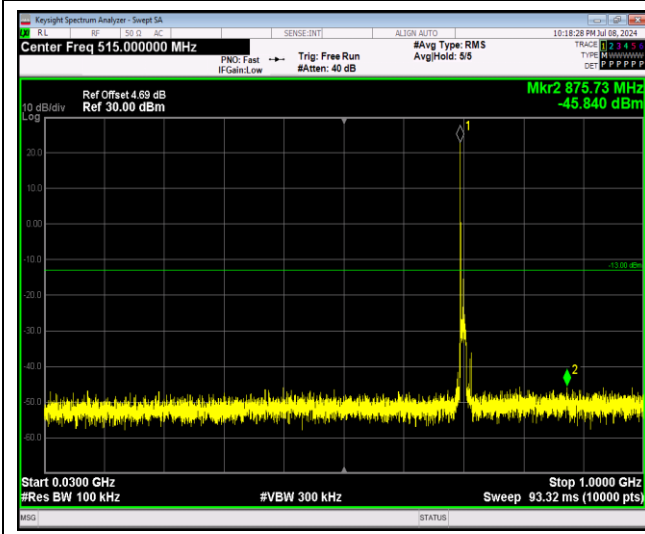

Band12-10MHz-64QAM-23095-1RB#0-Range1:30~1000MHz