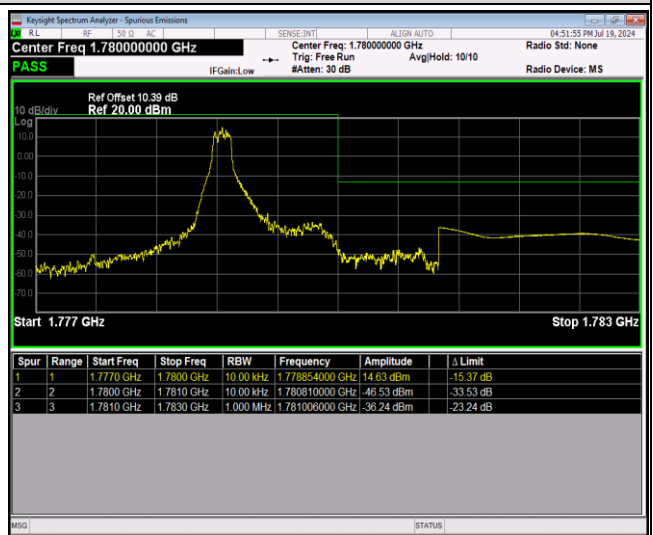

Band66-1.4MHz-QPSK-132665-1RB#0

Band66-1.4MHz-QPSK-132665-6RB#0