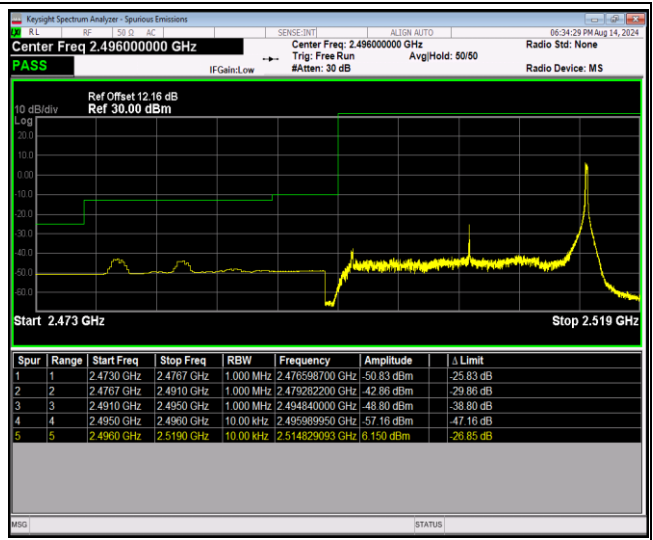

Band41-20MHz-64QAM-39750-100RB#0

Band41-20MHz-64QAM-41490-1RB#0

Band41-20MHz-64QAM-41490-1RB#99

Band41-20MHz-64QAM-41490-100RB#0

Band66-1.4MHz-QPSK-131979-1RB#0

Band66-1.4MHz-QPSK-131979-1RB#5

Band66-1.4MHz-QPSK-131979-6RB#0