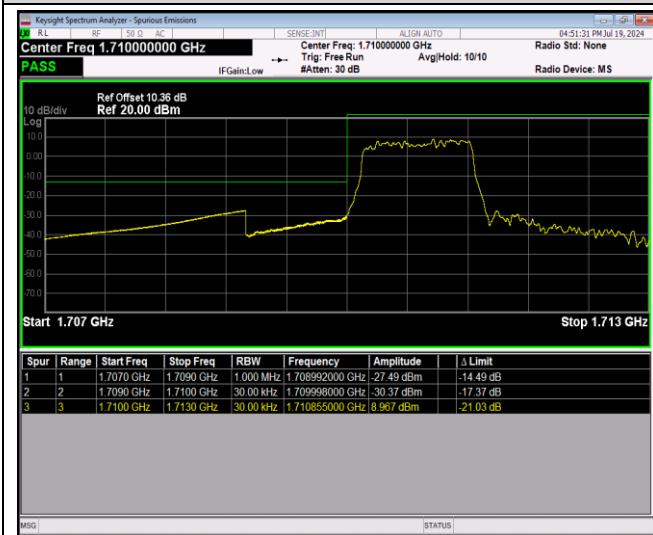

Band66-1.4MHz-16QAM-132665-1RB#5

Band66-1.4MHz-16QAM-132665-6RB#0

Band66-1.4MHz-64QAM-131979-1RB#0

Band66-1.4MHz-64QAM-131979-1RB#5

Band66-1.4MHz-64QAM-131979-6RB#0

Band66-1.4MHz-64QAM-132665-1RB#0

Band66-1.4MHz-64QAM-132665-1RB#5