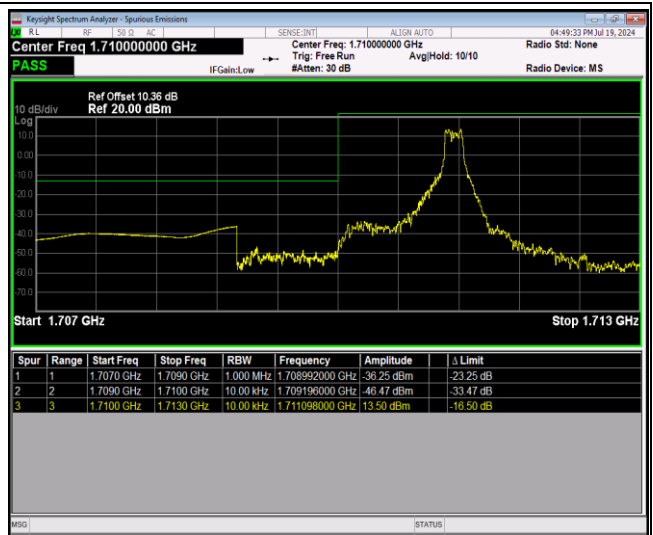

Band41-20MHz-64QAM-39750-100RB#0

Band41-20MHz-64QAM-41490-1RB#0

Band41-20MHz-64QAM-41490-1RB#99

Band41-20MHz-64QAM-41490-100RB#0

Band66-1.4MHz-QPSK-131979-1RB#0

Band66-1.4MHz-QPSK-131979-1RB#5

Band66-1.4MHz-QPSK-131979-6RB#0