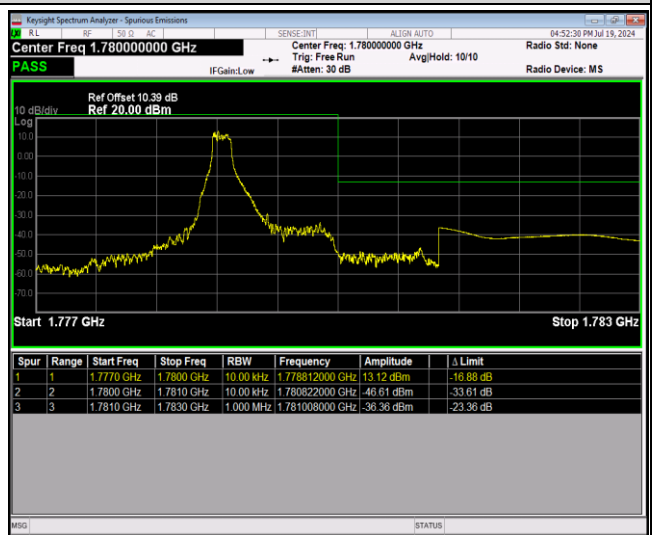

Band66-1.4MHz-16QAM-132665-1RB#5

Band66-1.4MHz-16QAM-132665-6RB#0

Band66-1.4MHz-64QAM-131979-1RB#0

Band66-1.4MHz-64QAM-131979-1RB#5

Band66-1.4MHz-64QAM-131979-6RB#0

Band66-1.4MHz-64QAM-132665-1RB#0

Band66-1.4MHz-64QAM-132665-1RB#5