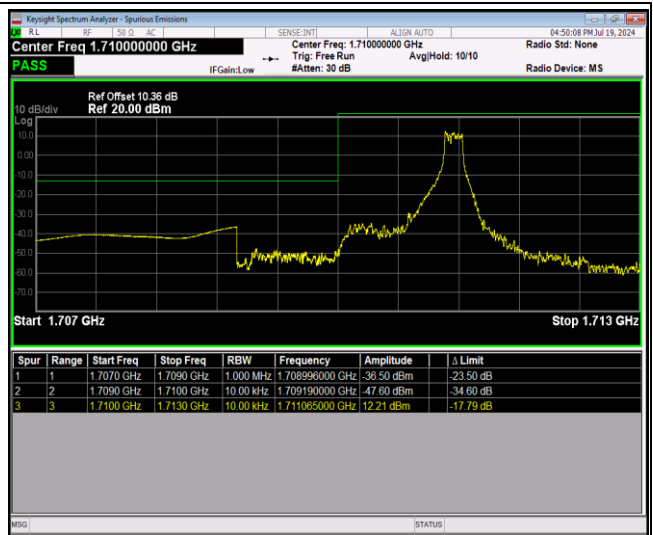

Band66-1.4MHz-16QAM-132665-1RB#5

Band66-1.4MHz-16QAM-132665-6RB#0

Band66-1.4MHz-64QAM-131979-1RB#0

Band66-1.4MHz-64QAM-131979-1RB#5

Band66-1.4MHz-64QAM-131979-6RB#0

Band66-1.4MHz-64QAM-132665-1RB#0

Band66-1.4MHz-64QAM-132665-1RB#5