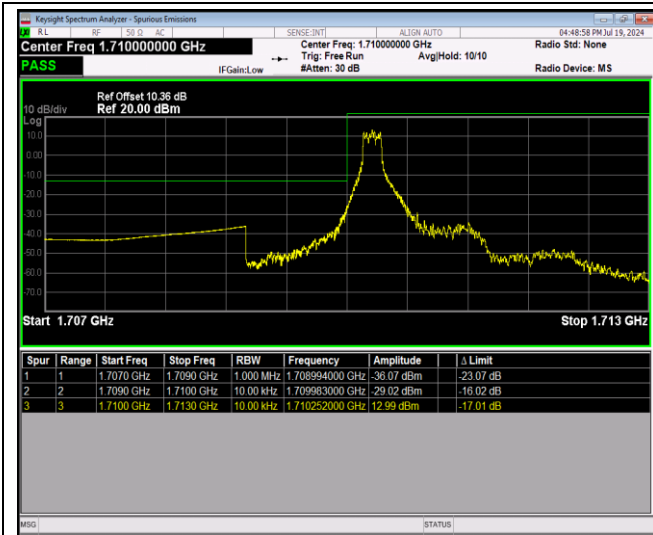

Band66-1.4MHz-QPSK-132665-1RB#0

Band66-1.4MHz-QPSK-132665-1RB#5

Band66-1.4MHz-QPSK-132665-6RB#0

Band66-1.4MHz-16QAM-131979-1RB#0

Band66-1.4MHz-16QAM-131979-1RB#5

Band66-1.4MHz-16QAM-131979-6RB#0

Band66-1.4MHz-16QAM-132665-1RB#0