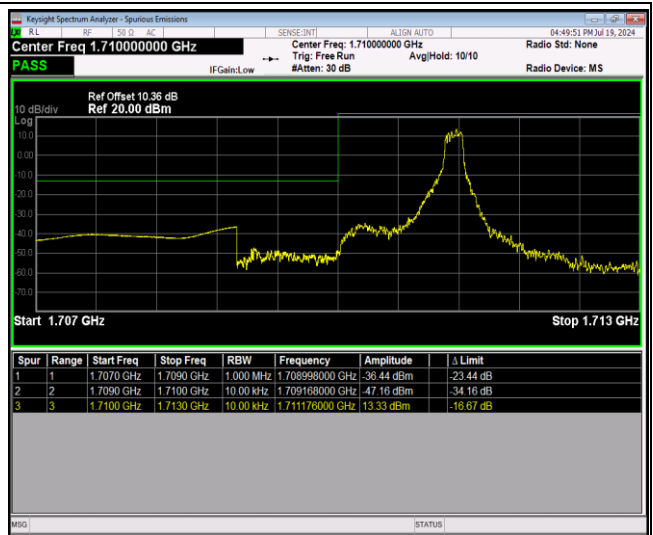

Band66-1.4MHz-QPSK-132665-1RB#0

Band66-1.4MHz-QPSK-132665-1RB#5

Band66-1.4MHz-QPSK-132665-6RB#0

Band66-1.4MHz-16QAM-131979-1RB#0

Band66-1.4MHz-16QAM-131979-1RB#5

Band66-1.4MHz-16QAM-131979-6RB#0

Band66-1.4MHz-16QAM-132665-1RB#0