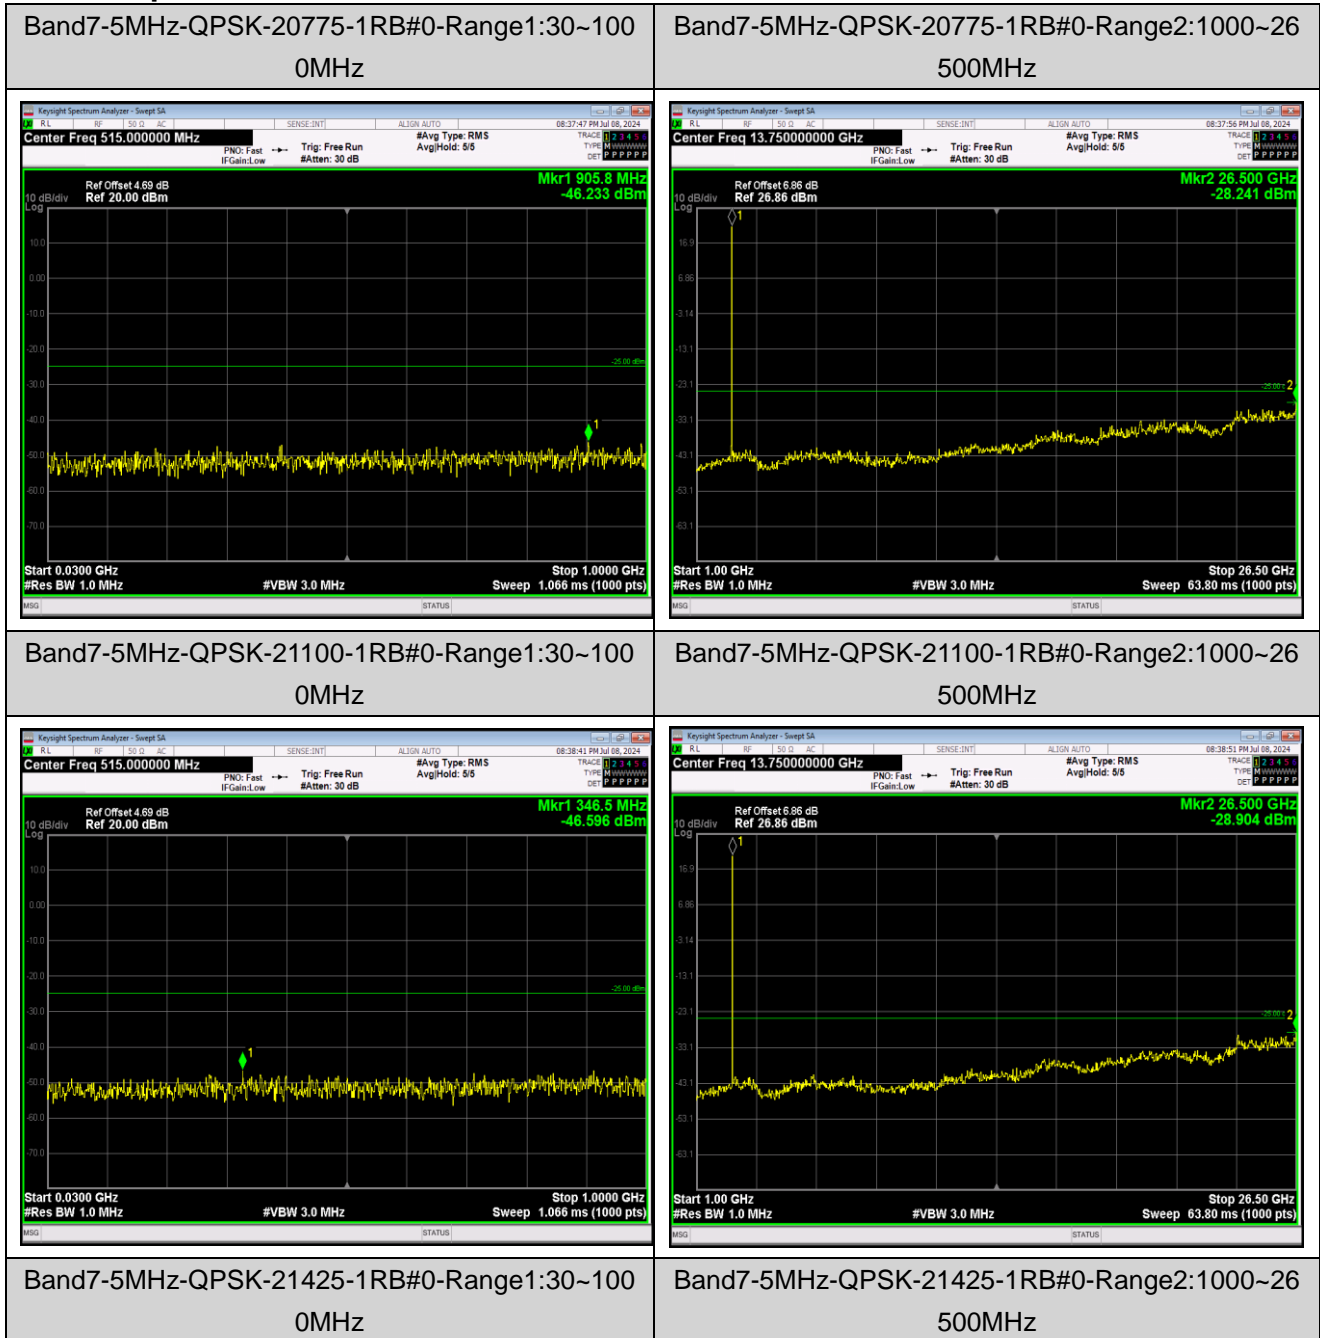

Test Graphs