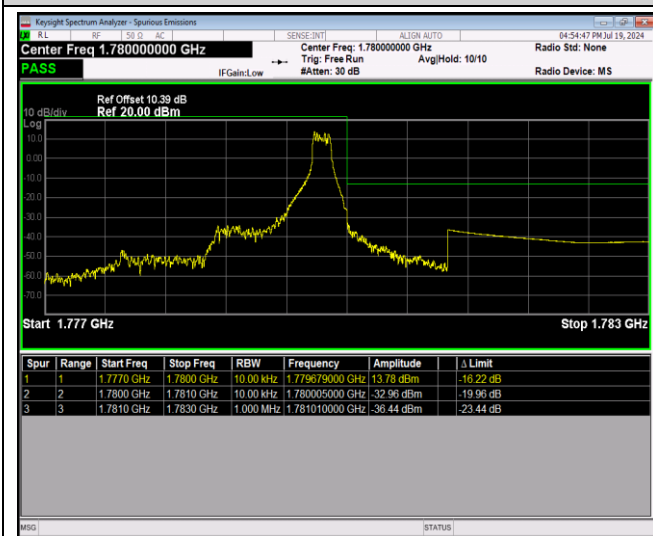

Band66-1.4MHz-64QAM-132665-1RB#5

Band66-20MHz-QPSK-132072-1RB#0