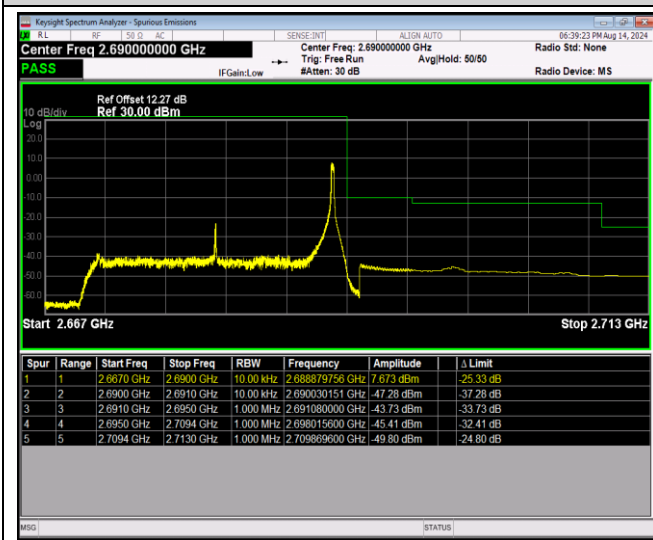

Band41-20MHz-64QAM-39750-100RB#0

Band41-20MHz-64QAM-41490-1RB#0

Band41-20MHz-64QAM-41490-1RB#99

Band41-20MHz-64QAM-41490-100RB#0

Band66-1.4MHz-QPSK-131979-1RB#0

Band66-1.4MHz-QPSK-131979-1RB#5

Band66-1.4MHz-QPSK-131979-6RB#0