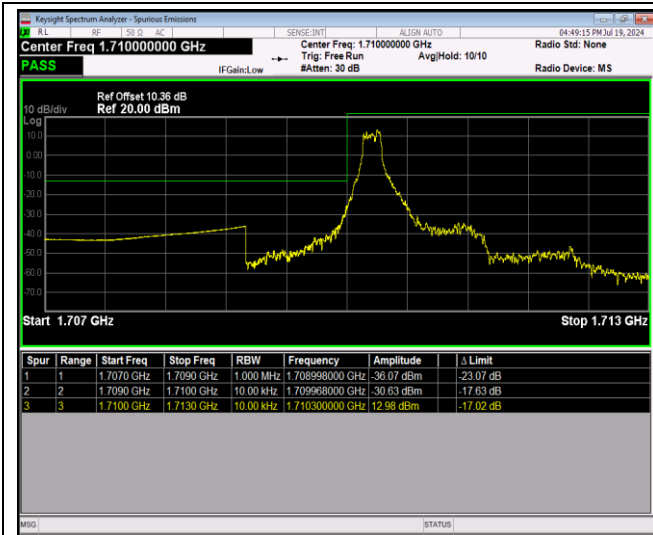

Band66-1.4MHz-16QAM-132665-1RB#5

Band66-1.4MHz-16QAM-132665-6RB#0

Band66-1.4MHz-64QAM-131979-1RB#0

Band66-1.4MHz-64QAM-131979-1RB#5

Band66-1.4MHz-64QAM-131979-6RB#0

Band66-1.4MHz-64QAM-132665-1RB#0

Band66-1.4MHz-64QAM-132665-1RB#5