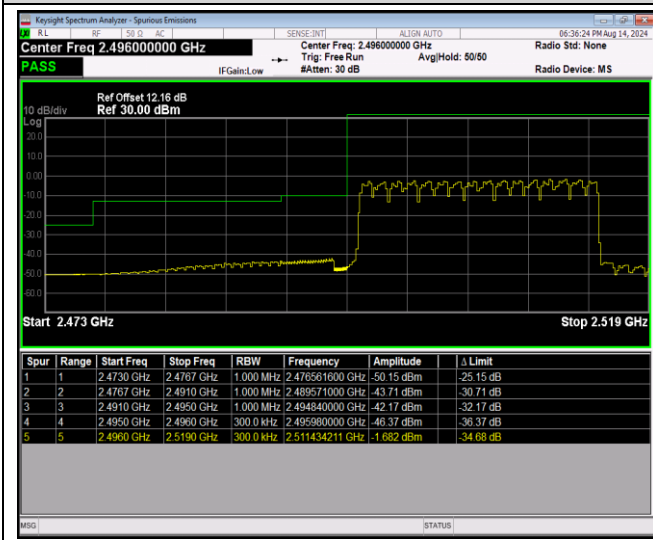

Band41-20MHz-64QAM-39750-100RB#0

Band41-20MHz-64QAM-41490-1RB#0

Band41-20MHz-64QAM-41490-1RB#99

Band41-20MHz-64QAM-41490-100RB#0

Band66-1.4MHz-QPSK-131979-1RB#0

Band66-1.4MHz-QPSK-131979-1RB#5

Band66-1.4MHz-QPSK-131979-6RB#0