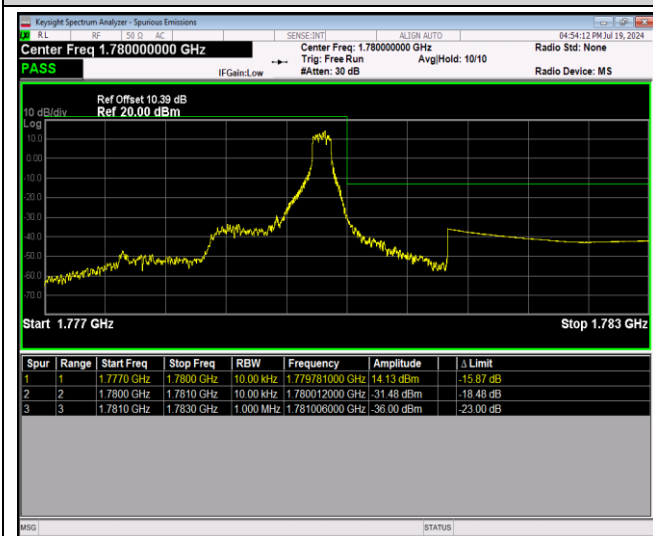

Band66-1.4MHz-QPSK-132665-1RB#5

Band66-1.4MHz-16QAM-131979-1RB#0