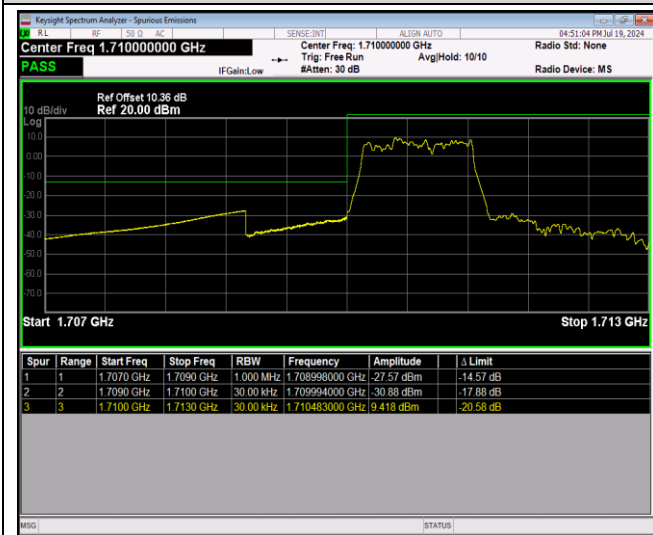

Band66-1.4MHz-QPSK-132665-1RB#0

Band66-1.4MHz-QPSK-132665-1RB#5

Band66-1.4MHz-QPSK-132665-6RB#0

Band66-1.4MHz-16QAM-131979-1RB#0

Band66-1.4MHz-16QAM-131979-1RB#5

Band66-1.4MHz-16QAM-131979-6RB#0

Band66-1.4MHz-16QAM-132665-1RB#0