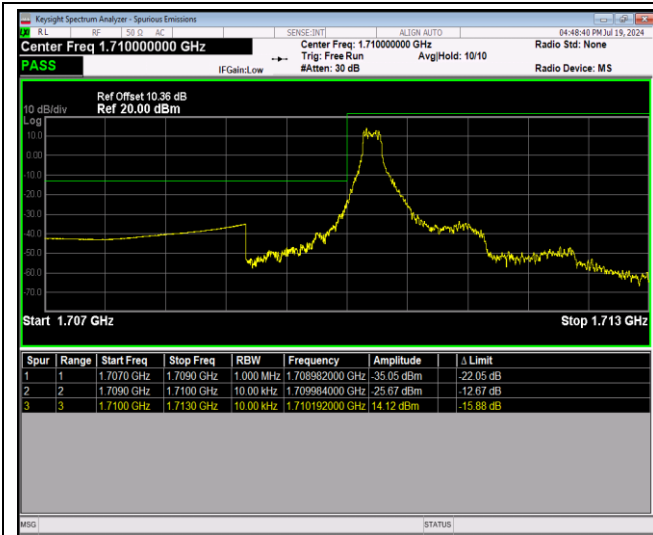

Band41-20MHz-64QAM-39750-100RB#0

Band41-20MHz-64QAM-41490-1RB#0

Band41-20MHz-64QAM-41490-1RB#99

Band41-20MHz-64QAM-41490-100RB#0

Band66-1.4MHz-QPSK-131979-1RB#0

Band66-1.4MHz-QPSK-131979-1RB#5

Band66-1.4MHz-QPSK-131979-6RB#0