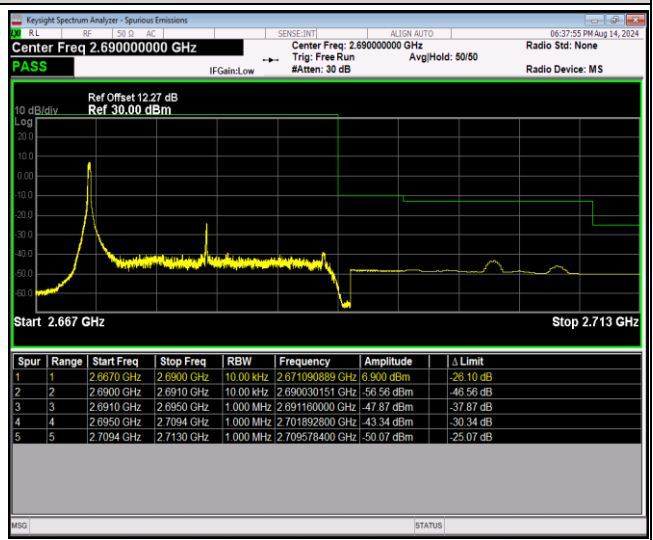

Band41-20MHz-64QAM-39750-100RB#0

Band41-20MHz-64QAM-41490-1RB#0

Band41-20MHz-64QAM-41490-1RB#99

Band41-20MHz-64QAM-41490-100RB#0

Band66-1.4MHz-QPSK-131979-1RB#0

Band66-1.4MHz-QPSK-131979-1RB#5

Band66-1.4MHz-QPSK-131979-6RB#0