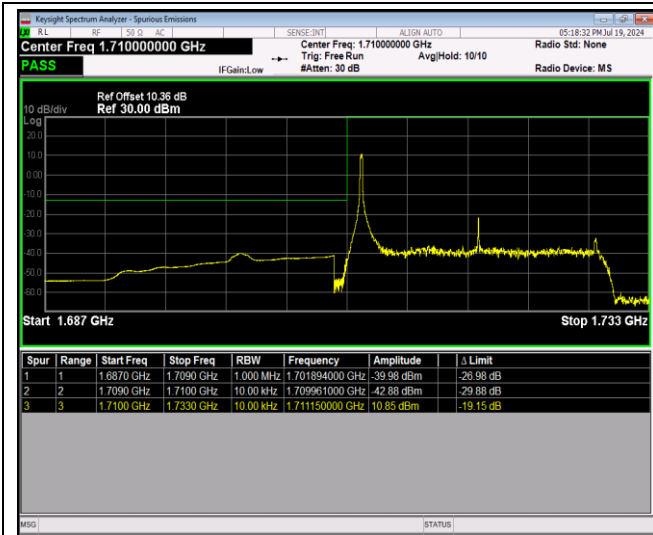

Band66-20MHz-QPSK-132072-1RB#0

Band66-20MHz-QPSK-132072-100RB#0