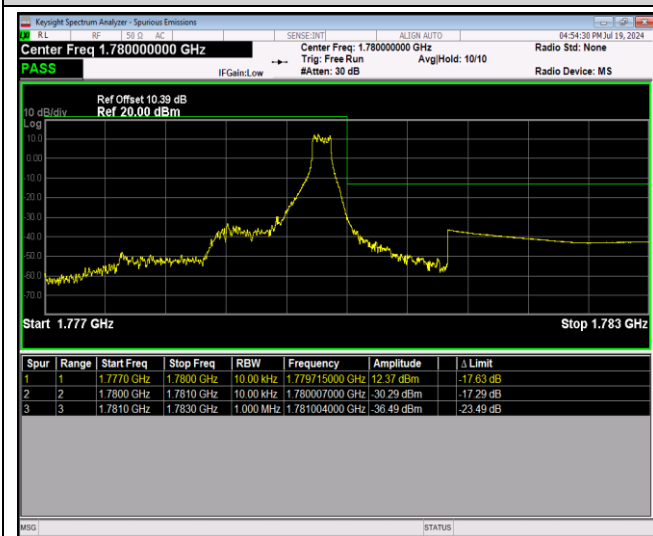

Band66-1.4MHz-16QAM-132665-1RB#5

Band66-1.4MHz-64QAM-131979-1RB#0