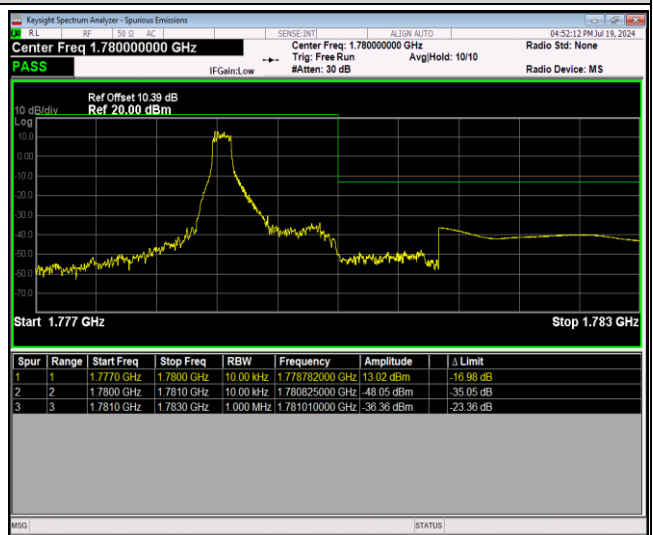

Band66-1.4MHz-16QAM-132665-1RB#0

Band66-1.4MHz-16QAM-132665-6RB#0