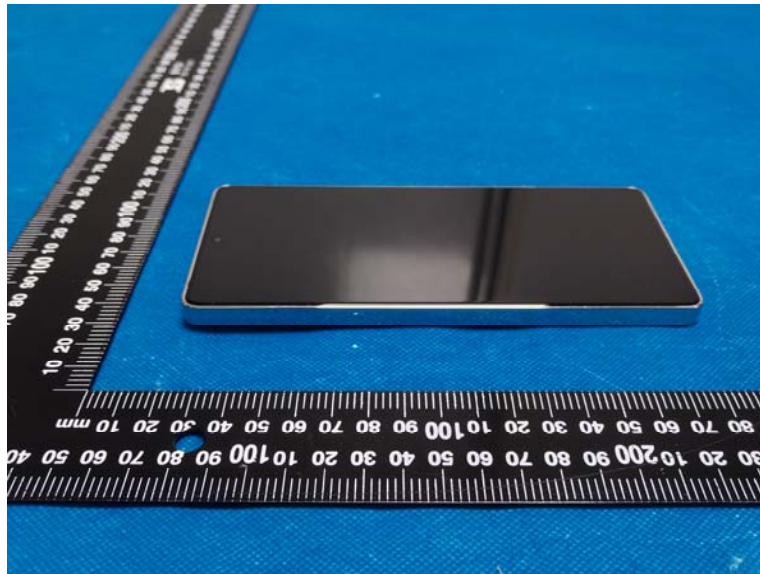

EUT EXTERNAL PHOTOGRAPHS

All

Lighting

Normal

S/N: AH07019153927

S/N: KX07019453A12