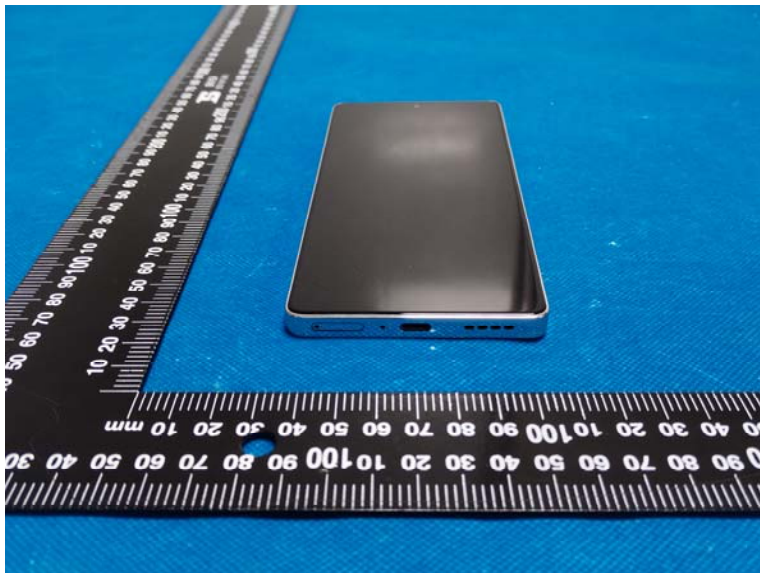

EUT EXTERNAL PHOTOGRAPHS

All

Lighting

Normal

S/N: AH07019153927

S/N: KX07019453A12