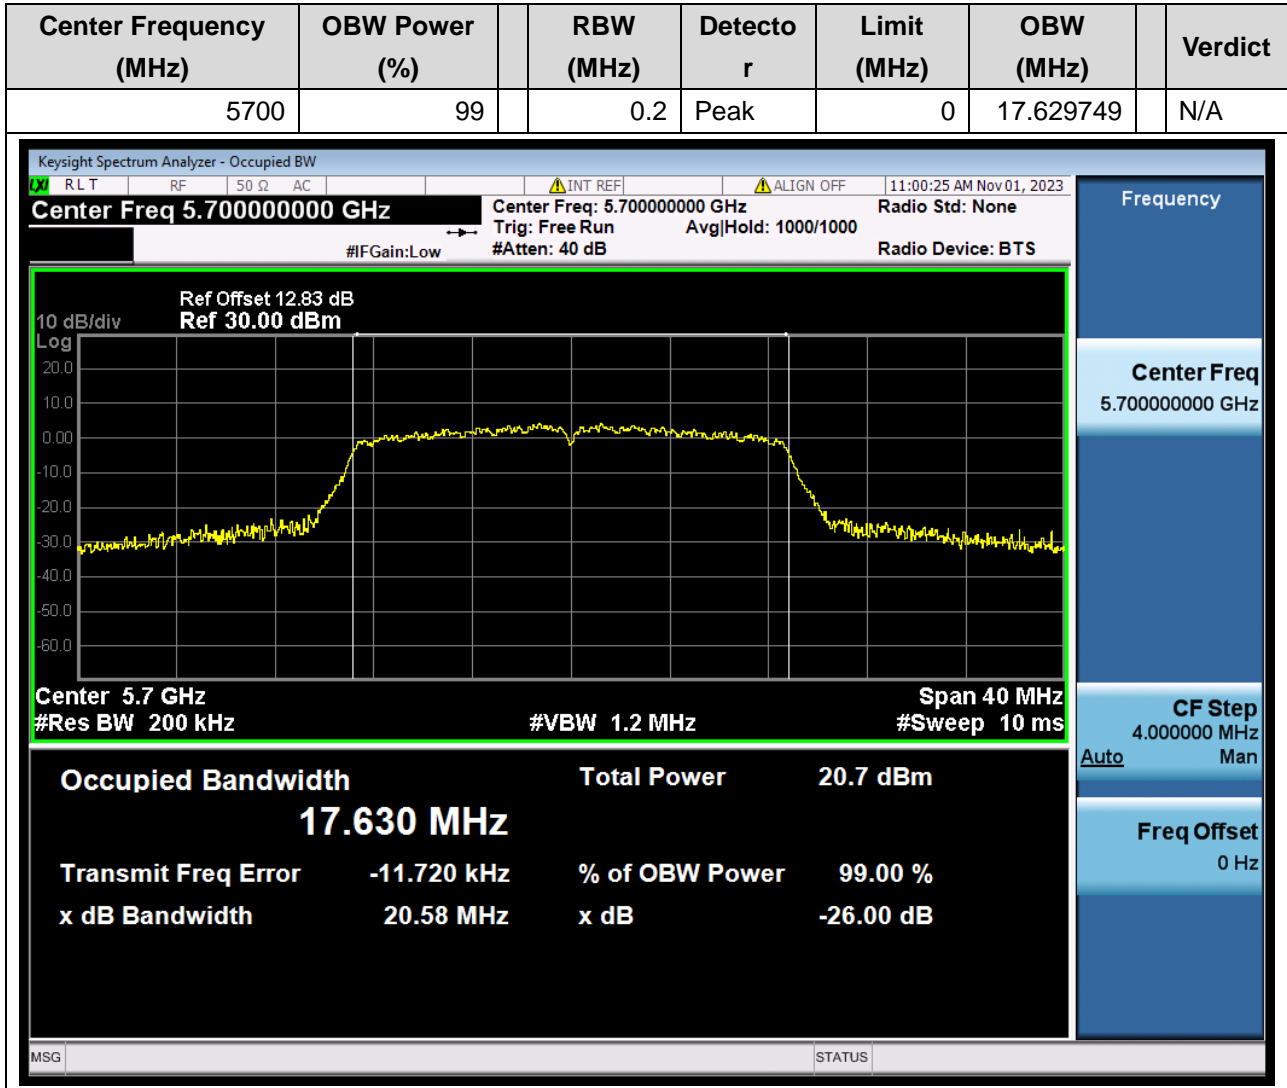

40. 802.11ac_20M_U-NII-2C_H

40.1. A.2.2-99% Bandwidth(NTNV)