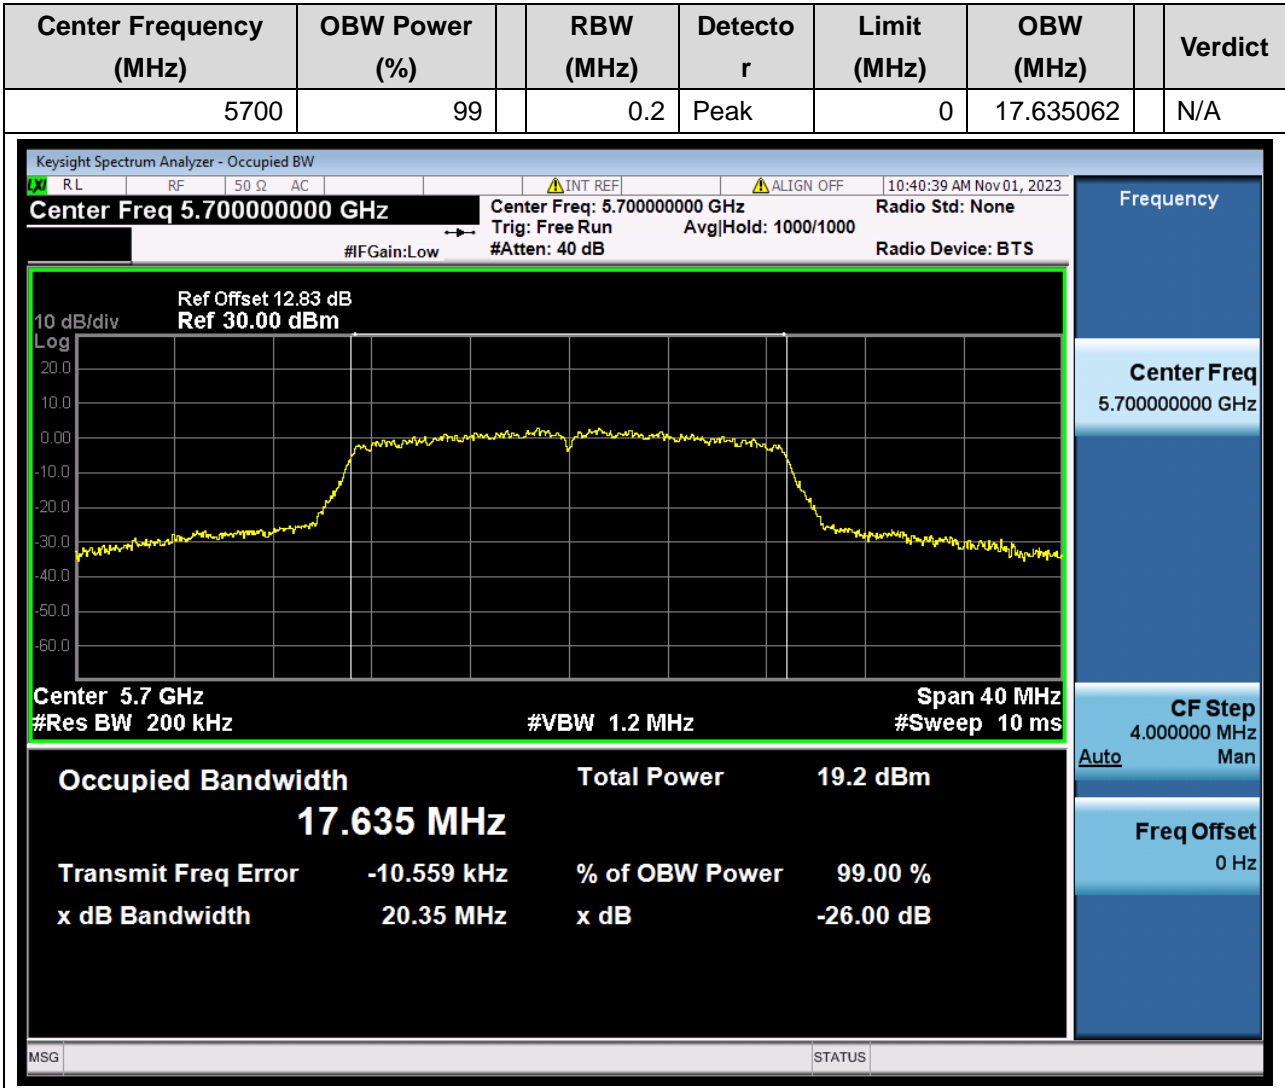

34. 802.11n_20M_U-NII-2C_H

34.1. A.2.2-99% Bandwidth(NTNV)