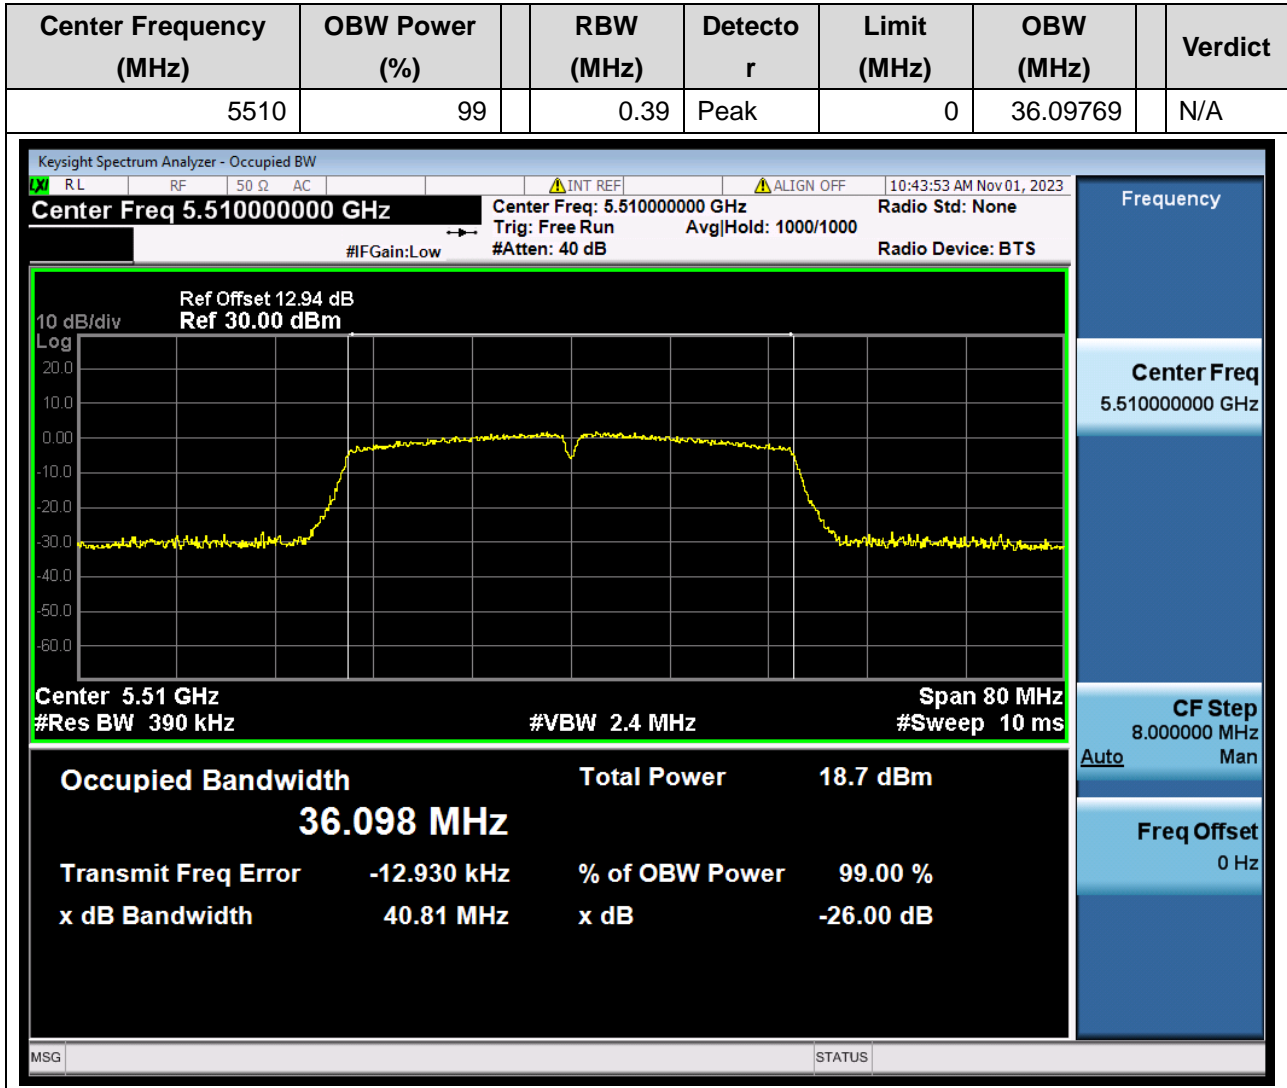

35. 802.11n_40M_U-NII-2C_L

35.1. A.2.2-99% Bandwidth(NTNV)