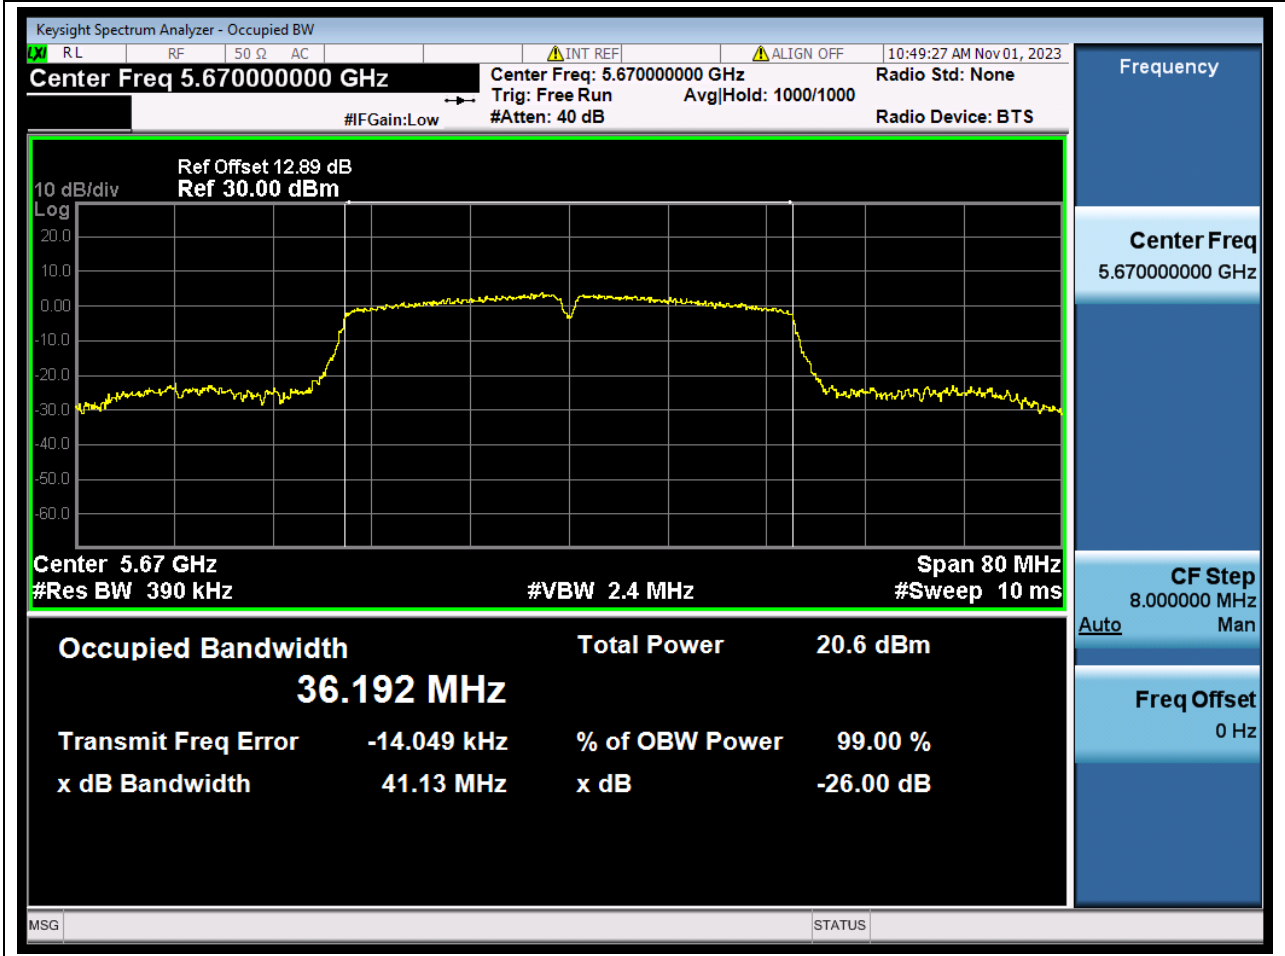

37. 802.11n_40M_U-NII-2C_H

37.1. A.2.2-99% Bandwidth(NTNV)

Center Frequency (MHz)	OBW Power (%)	RBW (MHz)	Detector	Limit (MHz)	OBW (MHz)	Verdict
5670	99	0.39	Peak	0	36.191572	N/A