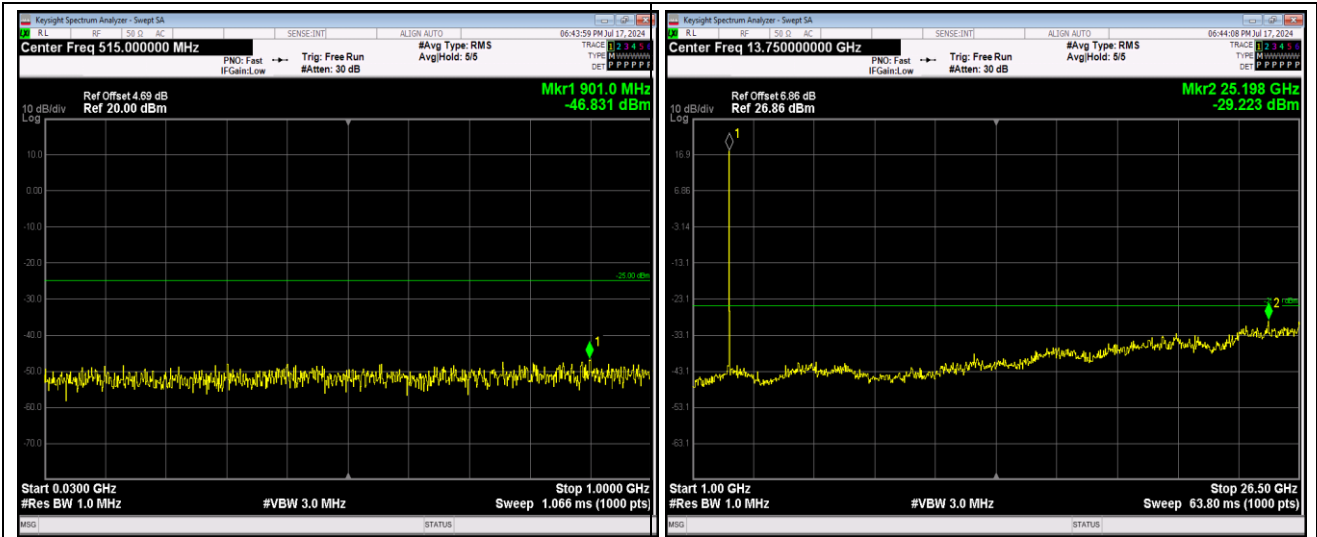

Band7-20MHz-QPSK-21350-1RB#0-Range2:1000~26500MHz

Band7-20MHz-QPSK-21350-1RB#0-Range1:30~1000MHz