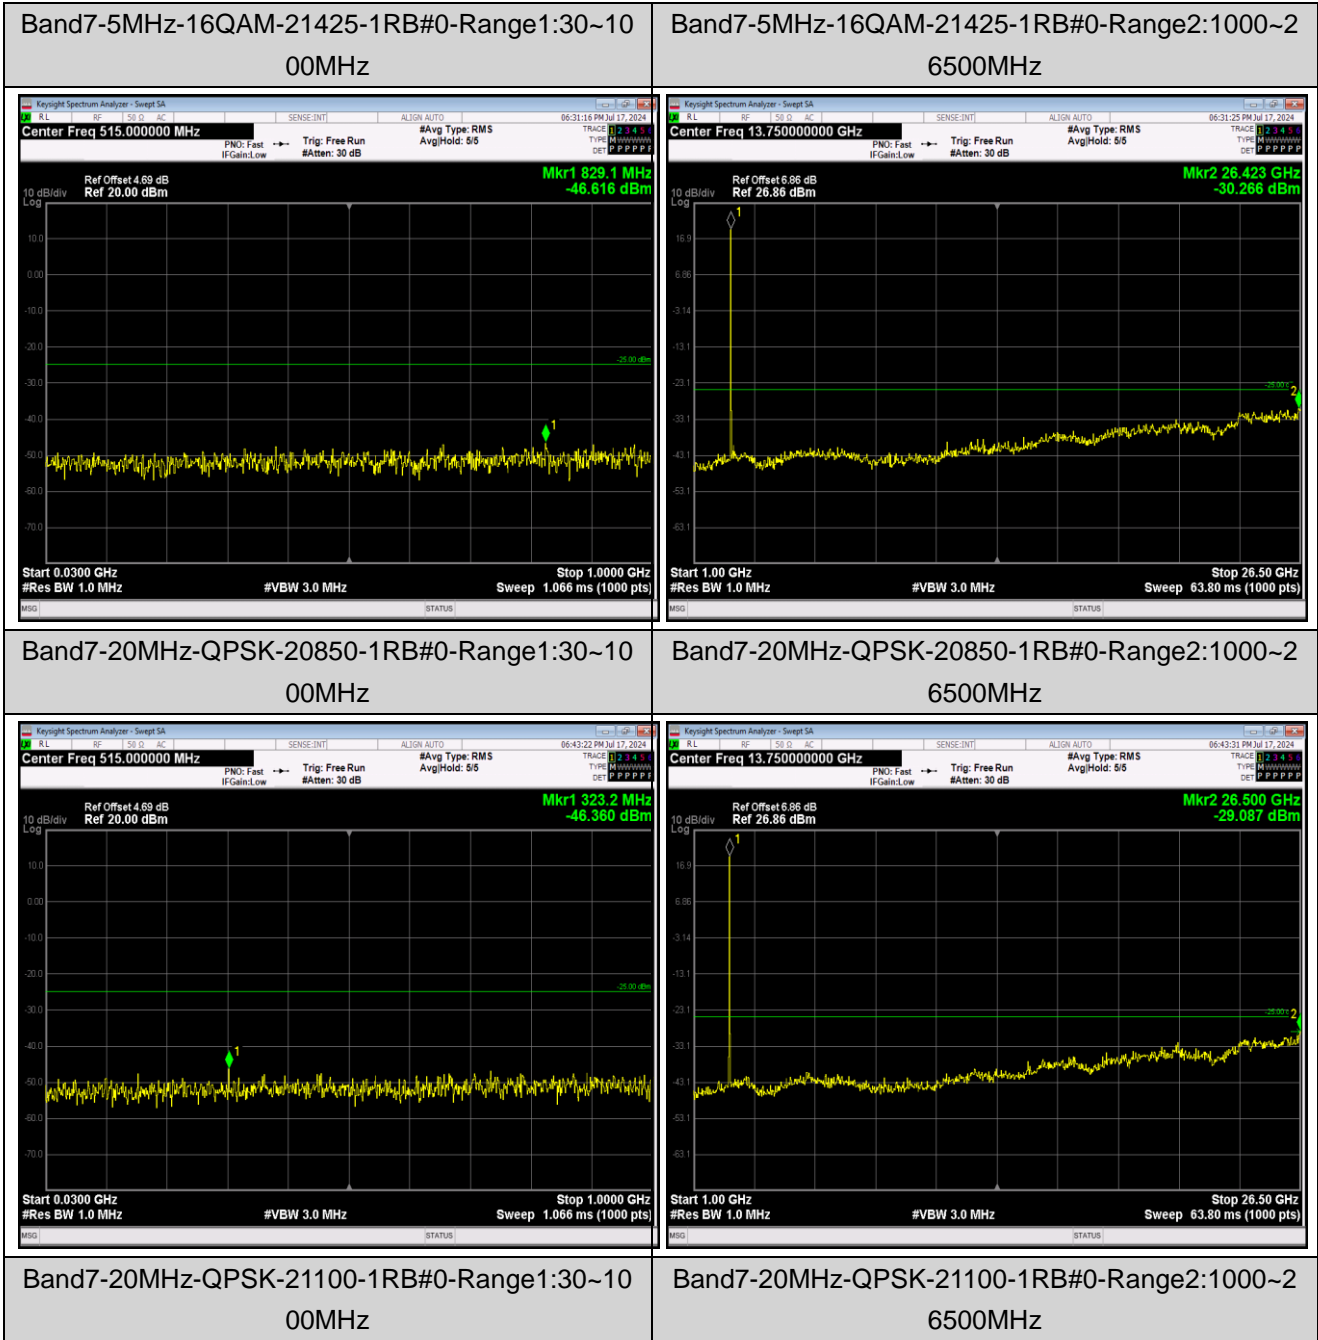

Remark: All bandwidth and all modulation had been tested, but only the worst case data displayed in this report.

Test Graphs

Band7-5MHz-16QAM-20775-1RB#0-Range1:30~1000MHz

Band7-5MHz-16QAM-20775-1RB#0-Range2:1000~26500MHz

Band7-5MHz-16QAM-21100-1RB#0-Range1:30~1000MHz

Band7-5MHz-16QAM-21100-1RB#0-Range2:1000~26500MHz

Band7-20MHz-QPSK-21350-1RB#0-Range1:30~1000MHz

Band7-20MHz-QPSK-21350-1RB#0-Range2:1000~26500MHz

Band7-20MHz-16QAM-20850-1RB#0-Range1:30~1000MHz

Band7-20MHz-16QAM-20850-1RB#0-Range2:1000~26500MHz

Band12-1.4MHz-QPSK-23095-1RB#0-Range1:30~1000MHz

Band12-1.4MHz-QPSK-23095-1RB#0-Range2:1000~10000MHz

Band12-1.4MHz-QPSK-23173-1RB#0-Range1:30~1000MHz

Band12-1.4MHz-QPSK-23173-1RB#0-Range2:1000~10000MHz