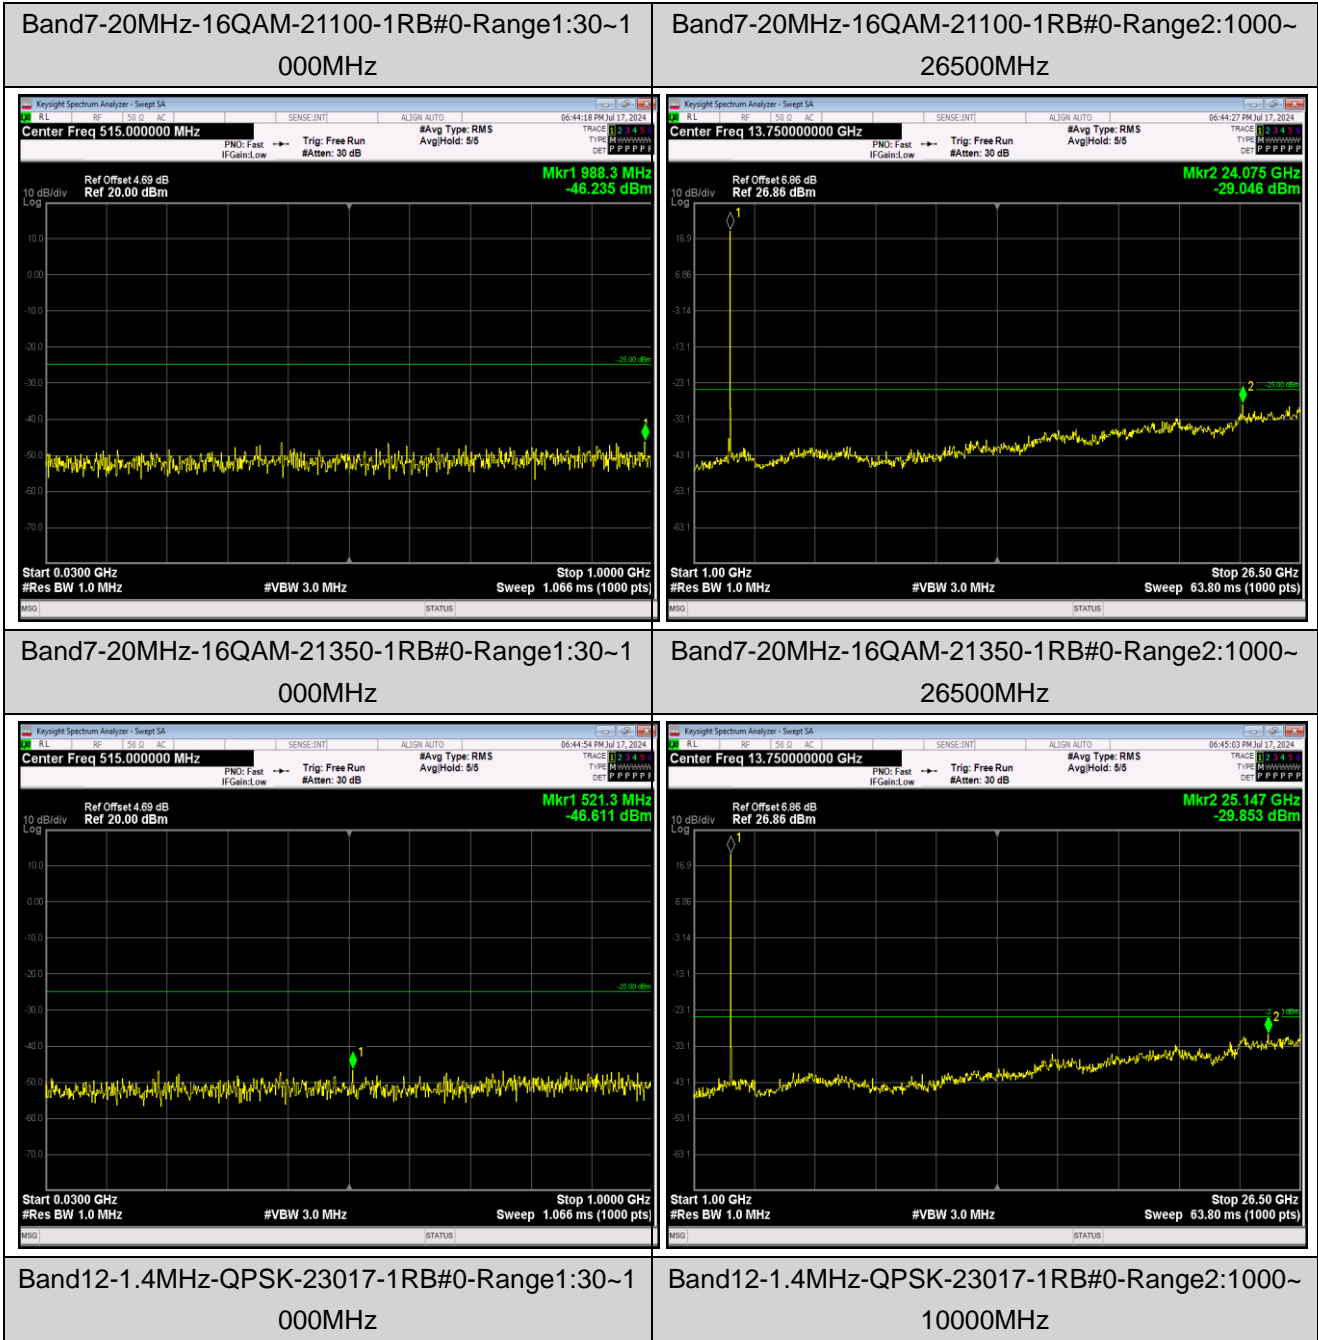

Remark: All bandwidth and all modulation had been tested, but only the worst case data displayed in this report.

Test Graphs

Band7-5MHz-16QAM-20775-1RB#0-Range1:30~1000MHz

Band7-5MHz-16QAM-20775-1RB#0-Range2:1000~26500MHz

Band7-5MHz-16QAM-21100-1RB#0-Range1:30~1000MHz

Band7-5MHz-16QAM-21100-1RB#0-Range2:1000~26500MHz

Band7-20MHz-QPSK-21350-1RB#0-Range1:30~1000MHz

Band7-20MHz-QPSK-21350-1RB#0-Range2:1000~26500MHz

Band7-20MHz-16QAM-20850-1RB#0-Range1:30~1000MHz

Band7-20MHz-16QAM-20850-1RB#0-Range2:1000~26500MHz

Band12-1.4MHz-QPSK-23095-1RB#0-Range1:30~1000MHz

Band12-1.4MHz-QPSK-23095-1RB#0-Range2:1000~10000MHz

Band12-1.4MHz-QPSK-23173-1RB#0-Range1:30~1000MHz

Band12-1.4MHz-QPSK-23173-1RB#0-Range2:1000~10000MHz