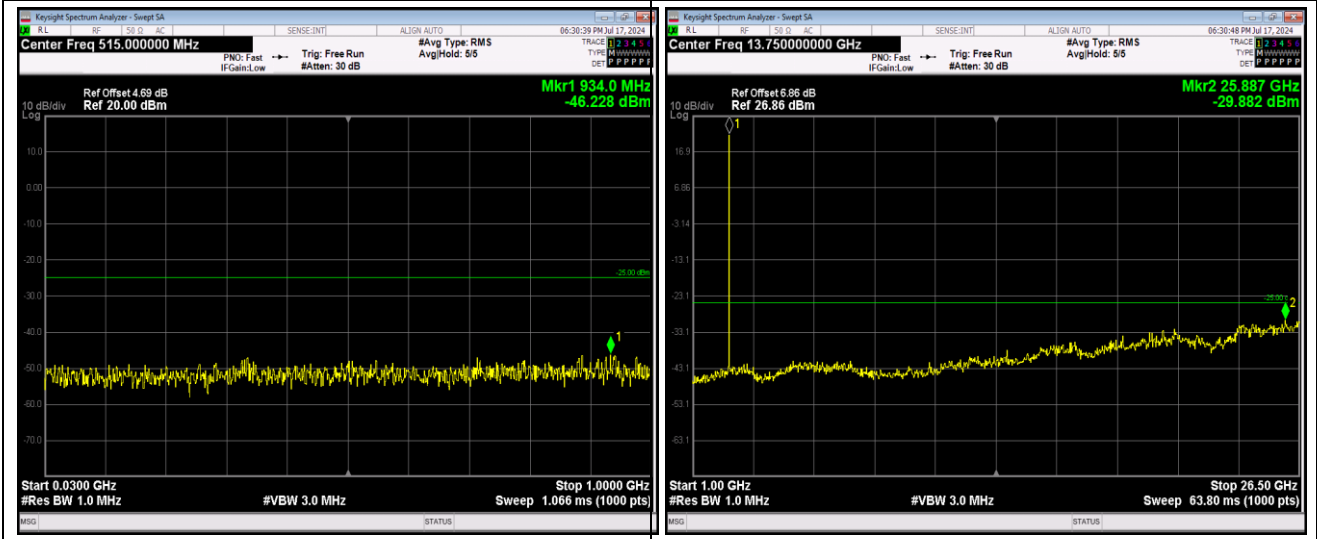

Band7-5MHz-16QAM-21100-1RB#0-Range1:30~1000MHz

Band7-5MHz-16QAM-21100-1RB#0-Range2:1000~26500MHz