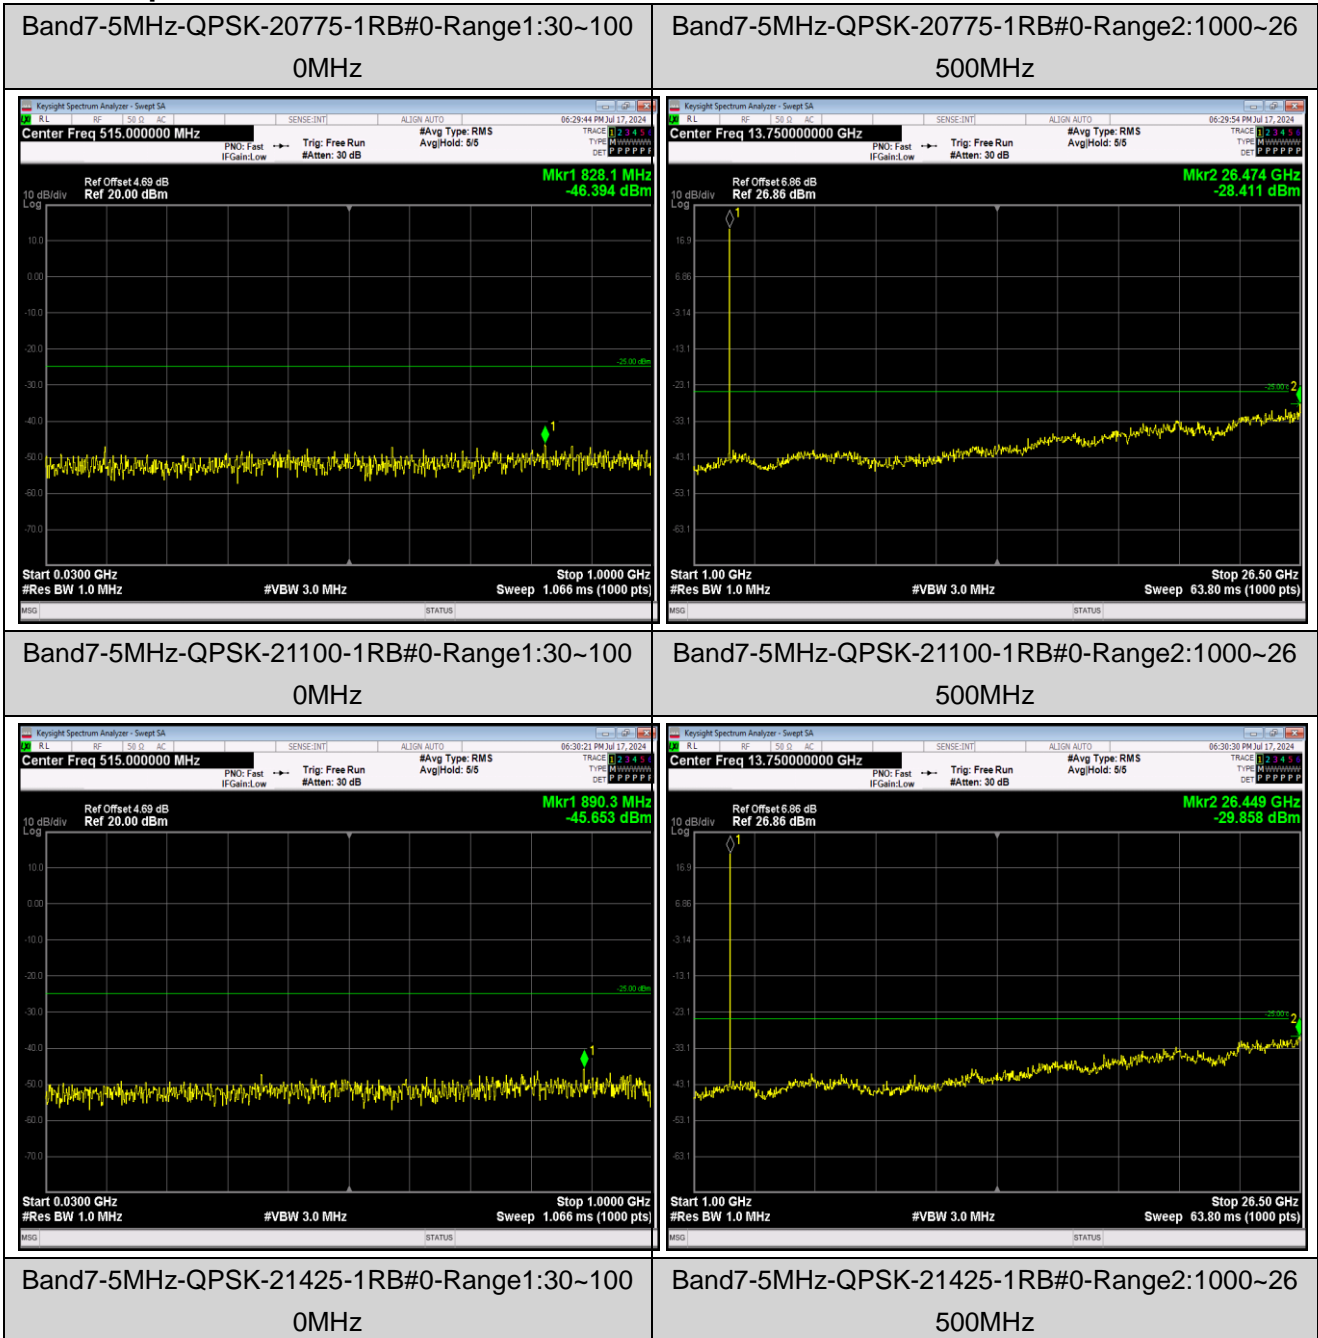

Remark: All bandwidth and all modulation had been tested, but only the worst case data displayed in this report.

Test Graphs

Band7-5MHz-16QAM-20775-1RB#0-Range1:30~1000MHz

Band7-5MHz-16QAM-20775-1RB#0-Range2:1000~26500MHz