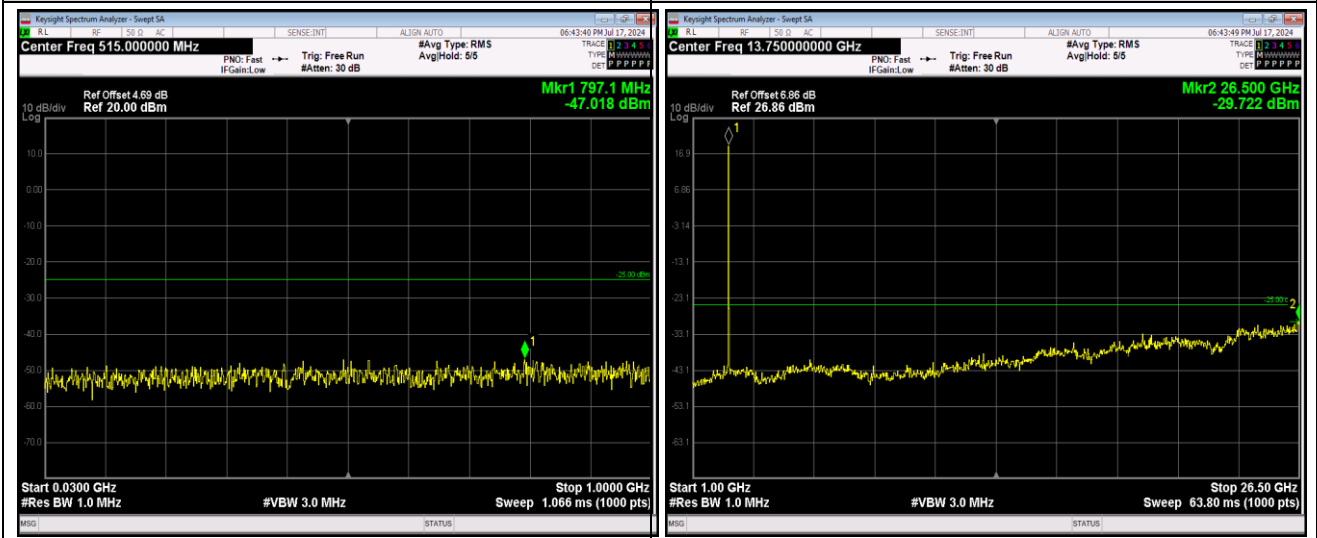

Band7-20MHz-16QAM-20850-1RB#0-Range1:30~1000MHz

Band7-20MHz-16QAM-20850-1RB#0-Range2:1000~26500MHz