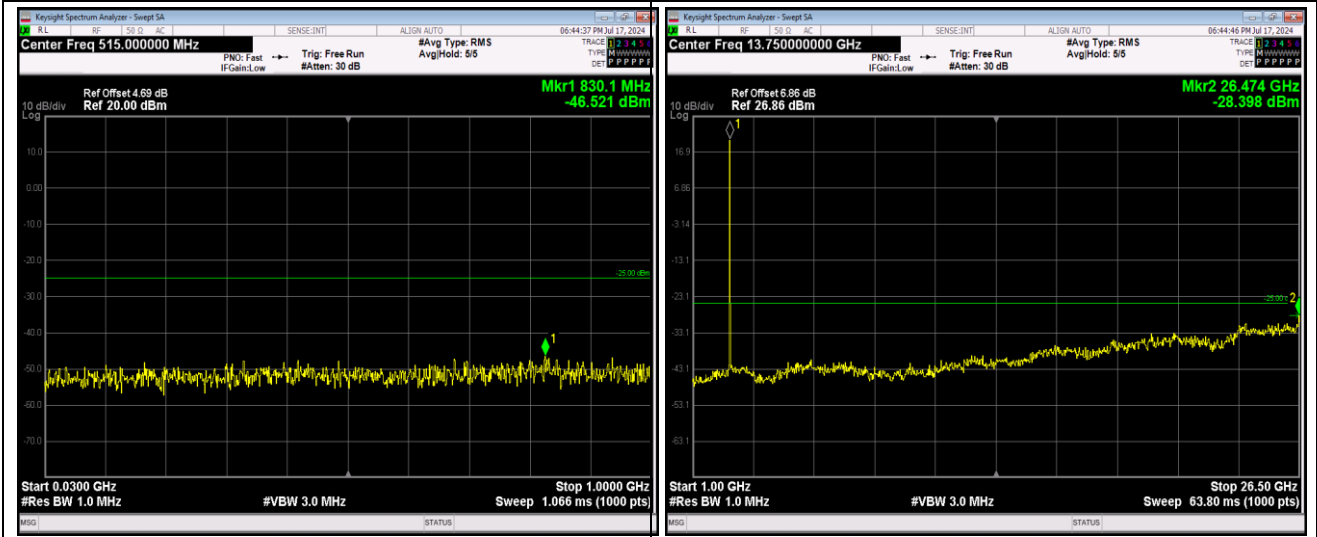

Band7-20MHz-QPSK-21350-1RB#0-Range1:30~1000MHz

Band7-20MHz-16QAM-20850-1RB#0-Range2:1000~26500MHz

Band7-20MHz-QPSK-21350-1RB#0-Range2:1000~26500MHz

Band7-20MHz-16QAM-20850-1RB#0-Range1:30~1000MHz