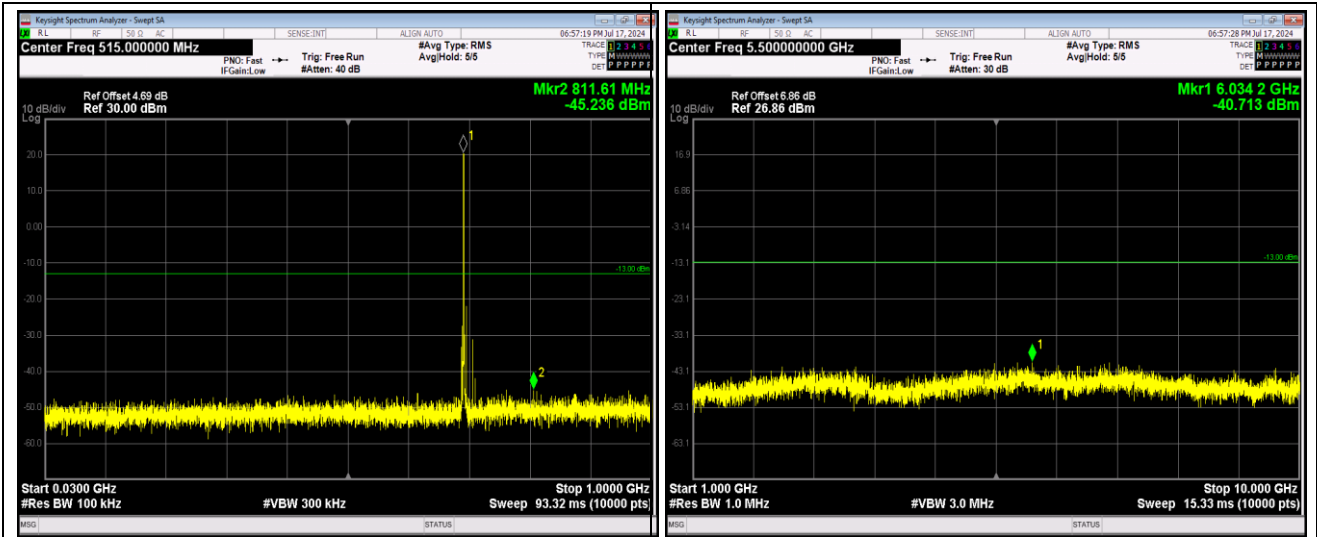

Band12-1.4MHz-QPSK-23095-1RB#0-Range2:1000~10000MHz

Band12-1.4MHz-QPSK-23095-1RB#0-Range1:30~1000MHz