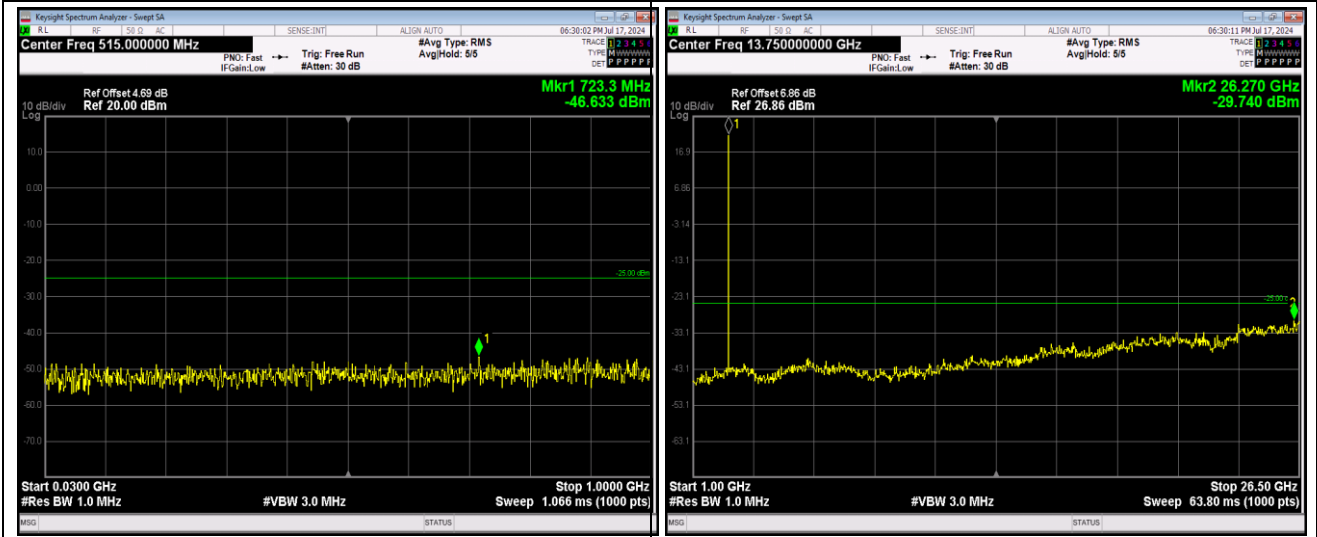

Remark: All bandwidth and all modulation had been tested, but only the worst case data displayed in this report.

Test Graphs

Band7-5MHz-16QAM-20775-1RB#0-Range1:30~1000MHz

Band7-5MHz-16QAM-20775-1RB#0-Range2:1000~26500MHz