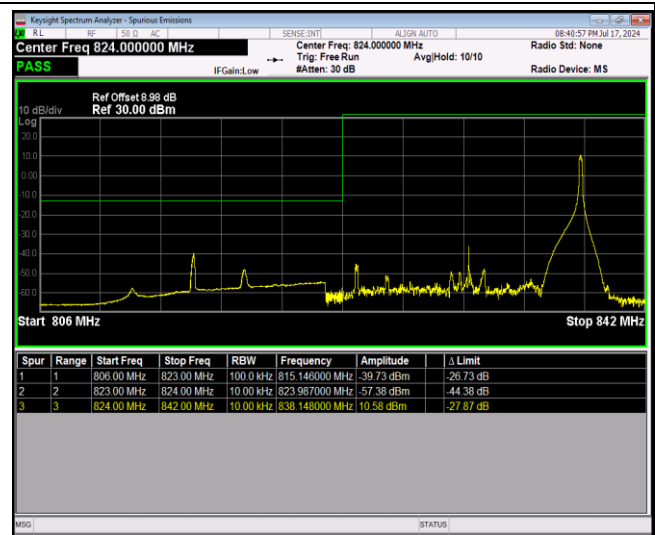

Band26-15MHz-QPSK-26865-75RB#0

Band26-15MHz-QPSK-26965-1RB#0

Band26-15MHz-QPSK-26965-1RB#74

Band26-15MHz-QPSK-26965-75RB#0

Band26-15MHz-16QAM-26865-1RB#0

Band26-15MHz-16QAM-26865-1RB#74

Band26-15MHz-16QAM-26865-75RB#0