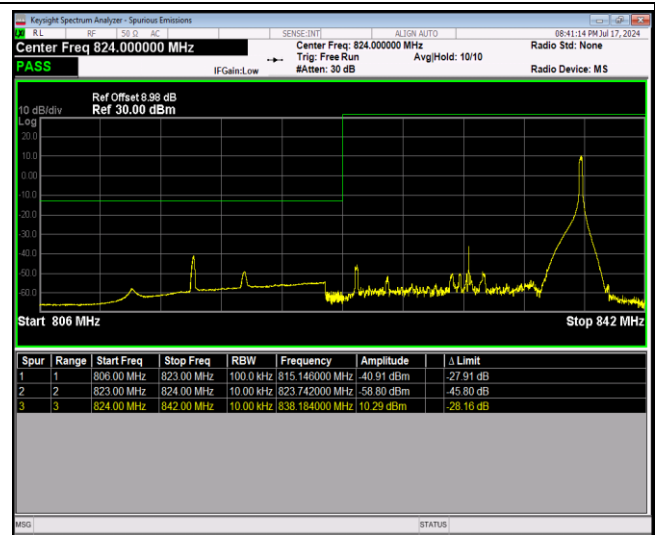

Band26-15MHz-QPSK-26865-75RB#0

Band26-15MHz-QPSK-26965-1RB#0

Band26-15MHz-QPSK-26965-1RB#74

Band26-15MHz-QPSK-26965-75RB#0

Band26-15MHz-16QAM-26865-1RB#0

Band26-15MHz-16QAM-26865-1RB#74

Band26-15MHz-16QAM-26865-75RB#0