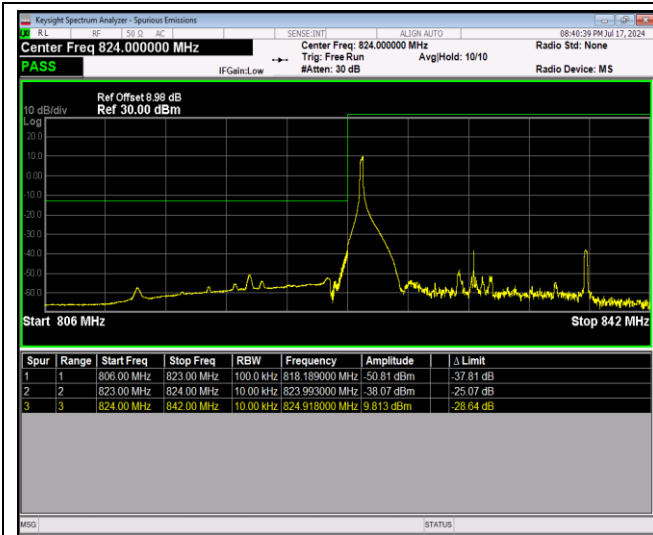

Band26-15MHz-QPSK-26865-75RB#0

Band26-15MHz-QPSK-26965-1RB#0

Band26-15MHz-QPSK-26965-1RB#74

Band26-15MHz-QPSK-26965-75RB#0

Band26-15MHz-16QAM-26865-1RB#0

Band26-15MHz-16QAM-26865-1RB#74

Band26-15MHz-16QAM-26865-75RB#0