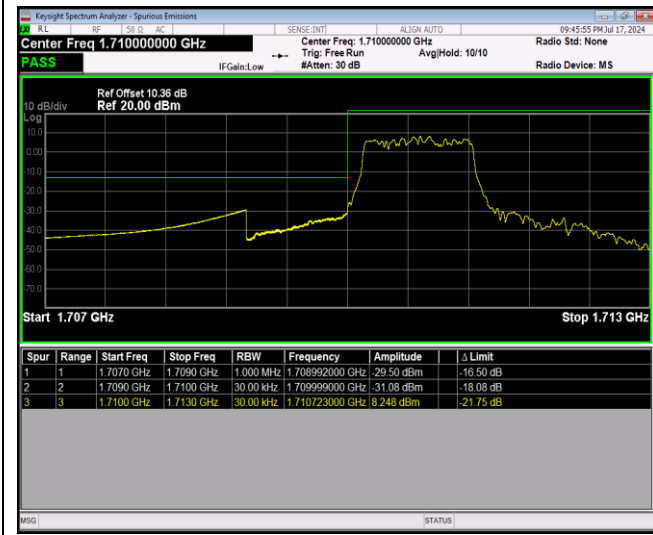

Band66-1.4MHz-16QAM-131979-6RB#0

Band66-1.4MHz-16QAM-132665-1RB#5