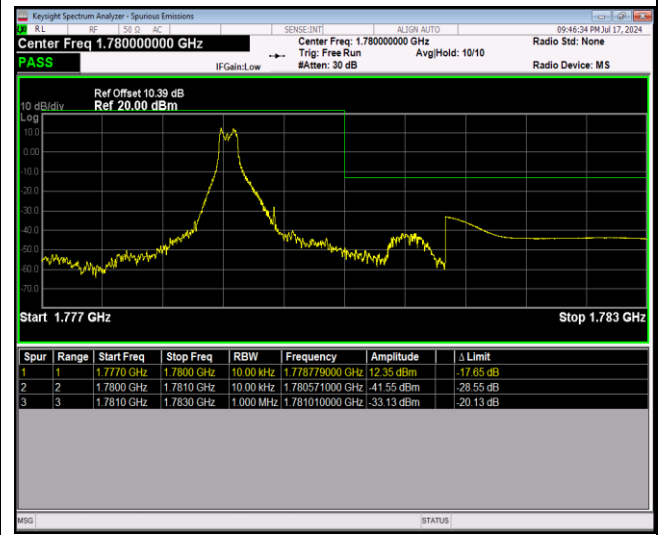

Band66-1.4MHz-16QAM-132665-1RB#0

Band66-1.4MHz-16QAM-132665-6RB#0