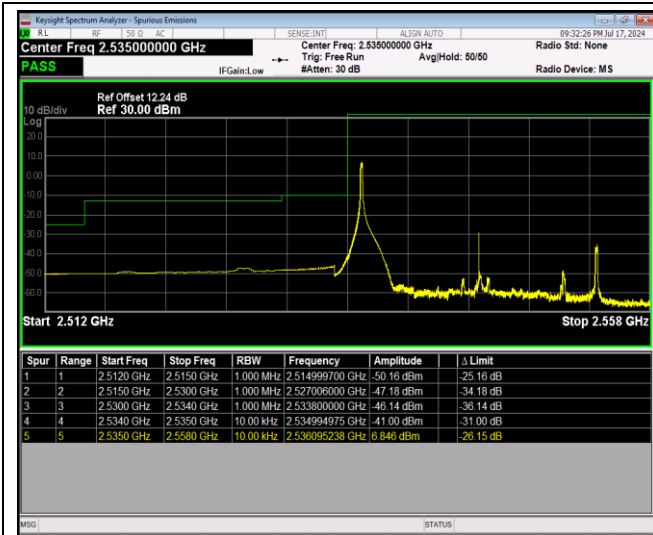

Band41-20MHz-16QAM-40140-1RB#0

Band41-20MHz-16QAM-40140-100RB#0