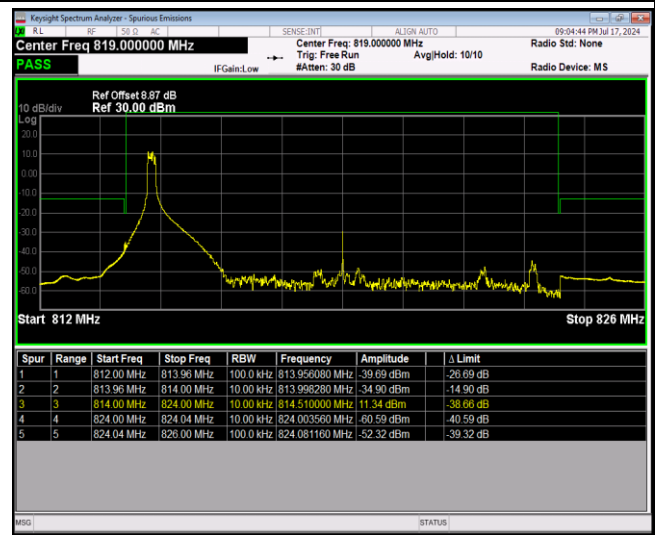

Band26-10MHz-16QAM-26740-1RB#0

Band26-10MHz-16QAM-26740-50RB#0