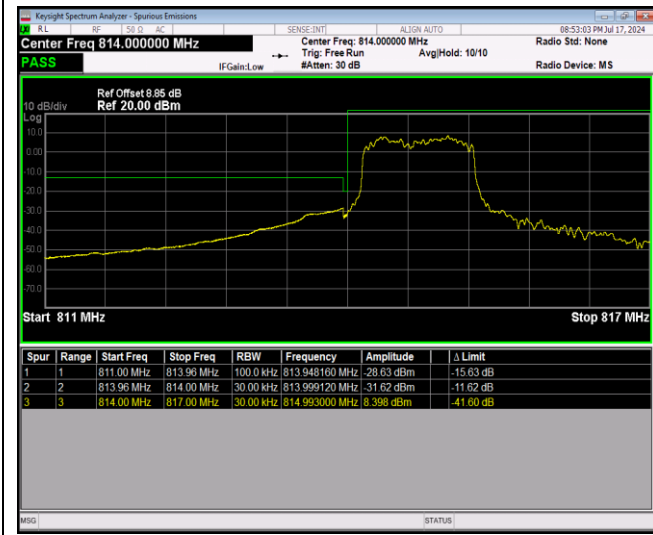

Band26-1.4MHz-16QAM-26697-6RB#0

Band26-1.4MHz-16QAM-26783-1RB#5