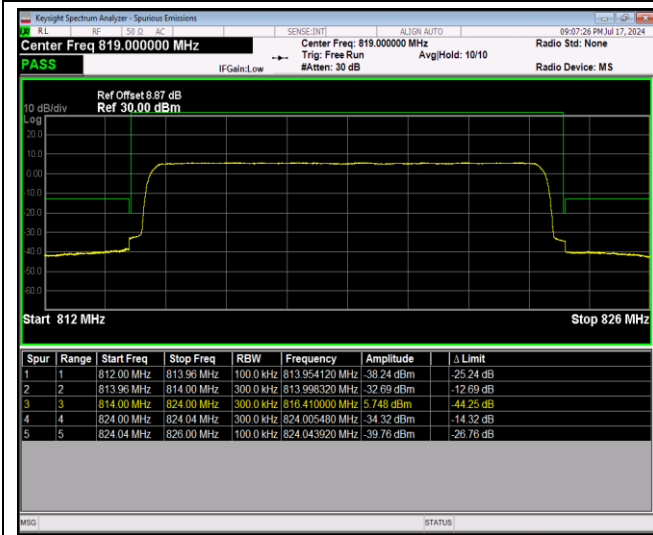

Band26-1.4MHz-16QAM-27033-1RB#0

Band26-1.4MHz-16QAM-27033-1RB#5

Band26-1.4MHz-16QAM-27033-6RB#0

Band26-10MHz-QPSK-26740-1RB#0

Band26-10MHz-QPSK-26740-1RB#49

Band26-10MHz-QPSK-26740-50RB#0

Band26-10MHz-16QAM-26740-1RB#0