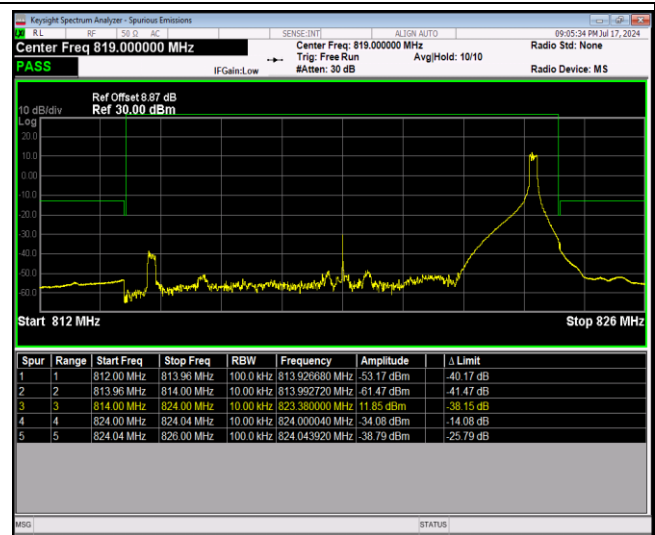

Band26-1.4MHz-16QAM-27033-1RB#0

Band26-1.4MHz-16QAM-27033-1RB#5

Band26-1.4MHz-16QAM-27033-6RB#0

Band26-10MHz-QPSK-26740-1RB#0

Band26-10MHz-QPSK-26740-1RB#49

Band26-10MHz-QPSK-26740-50RB#0

Band26-10MHz-16QAM-26740-1RB#0