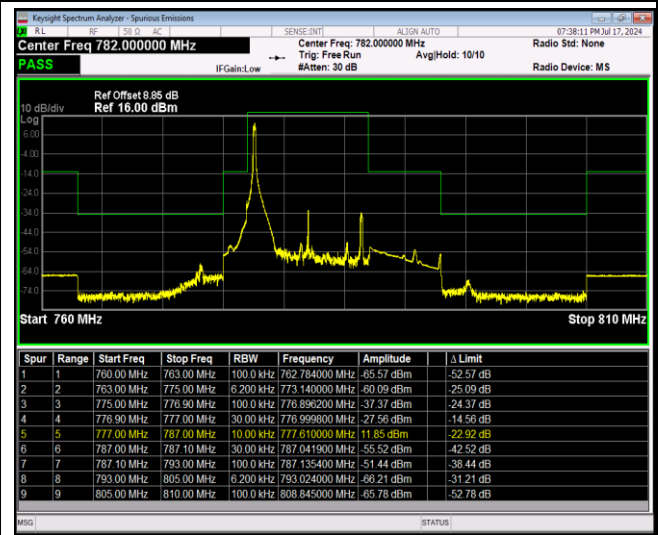

Band13-10MHz-16QAM-23230-1RB#0

Band13-10MHz-16QAM-23230-50RB#0