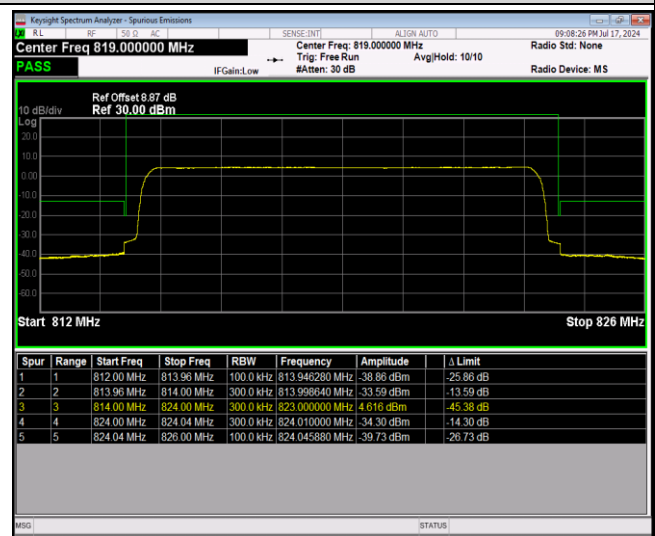

Band26-10MHz-16QAM-26740-50RB#0

Band26-15MHz-QPSK-26865-1RB#74