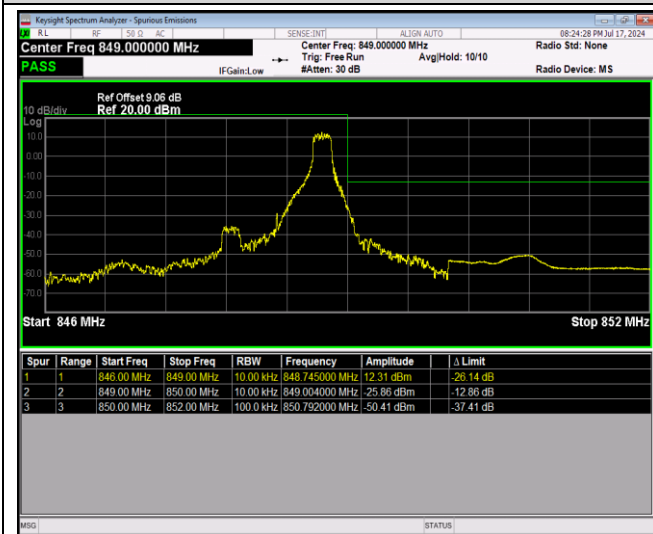

Band26-1.4MHz-QPSK-26697-1RB#5

Band26-1.4MHz-QPSK-26797-6RB#0

Band26-1.4MHz-QPSK-27033-1RB#0

Band26-1.4MHz-QPSK-27033-1RB#5

Band26-1.4MHz-QPSK-27033-6RB#0

Band26-1.4MHz-16QAM-26697-1RB#0

Band26-1.4MHz-16QAM-26697-1RB#5