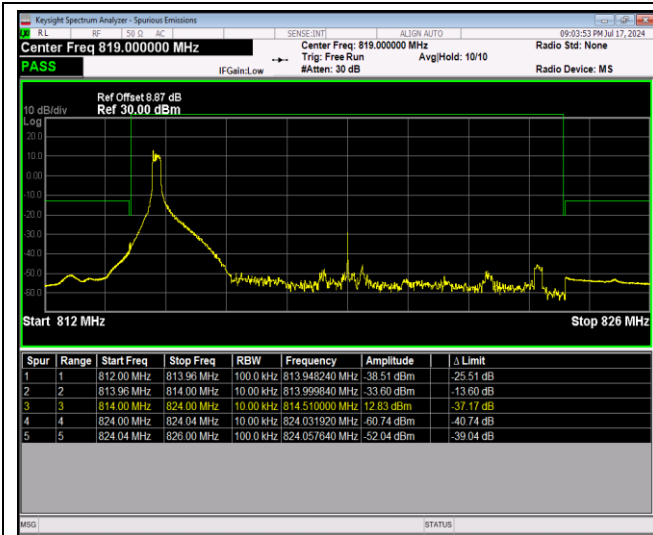

Band26-1.4MHz-16QAM-27033-1RB#0

Band26-1.4MHz-16QAM-27033-1RB#5

Band26-1.4MHz-16QAM-27033-6RB#0

Band26-10MHz-QPSK-26740-1RB#0

Band26-10MHz-QPSK-26740-1RB#49

Band26-10MHz-QPSK-26740-50RB#0

Band26-10MHz-16QAM-26740-1RB#0