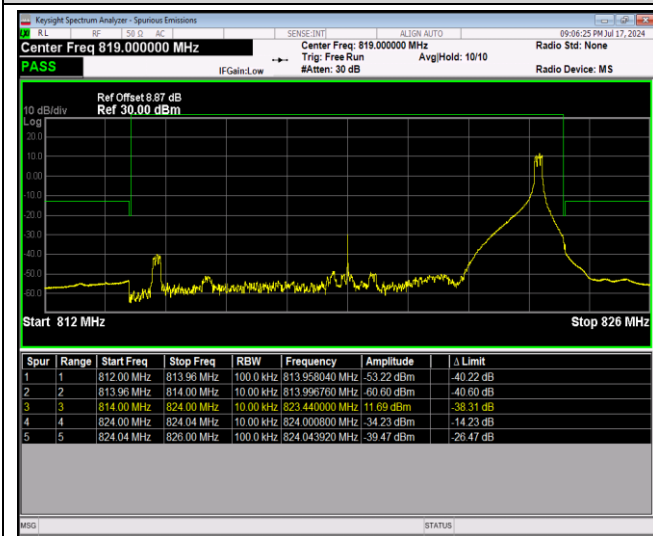

Band26-10MHz-16QAM-26740-1RB#49

Band26-15MHz-QPSK-26865-1RB#0