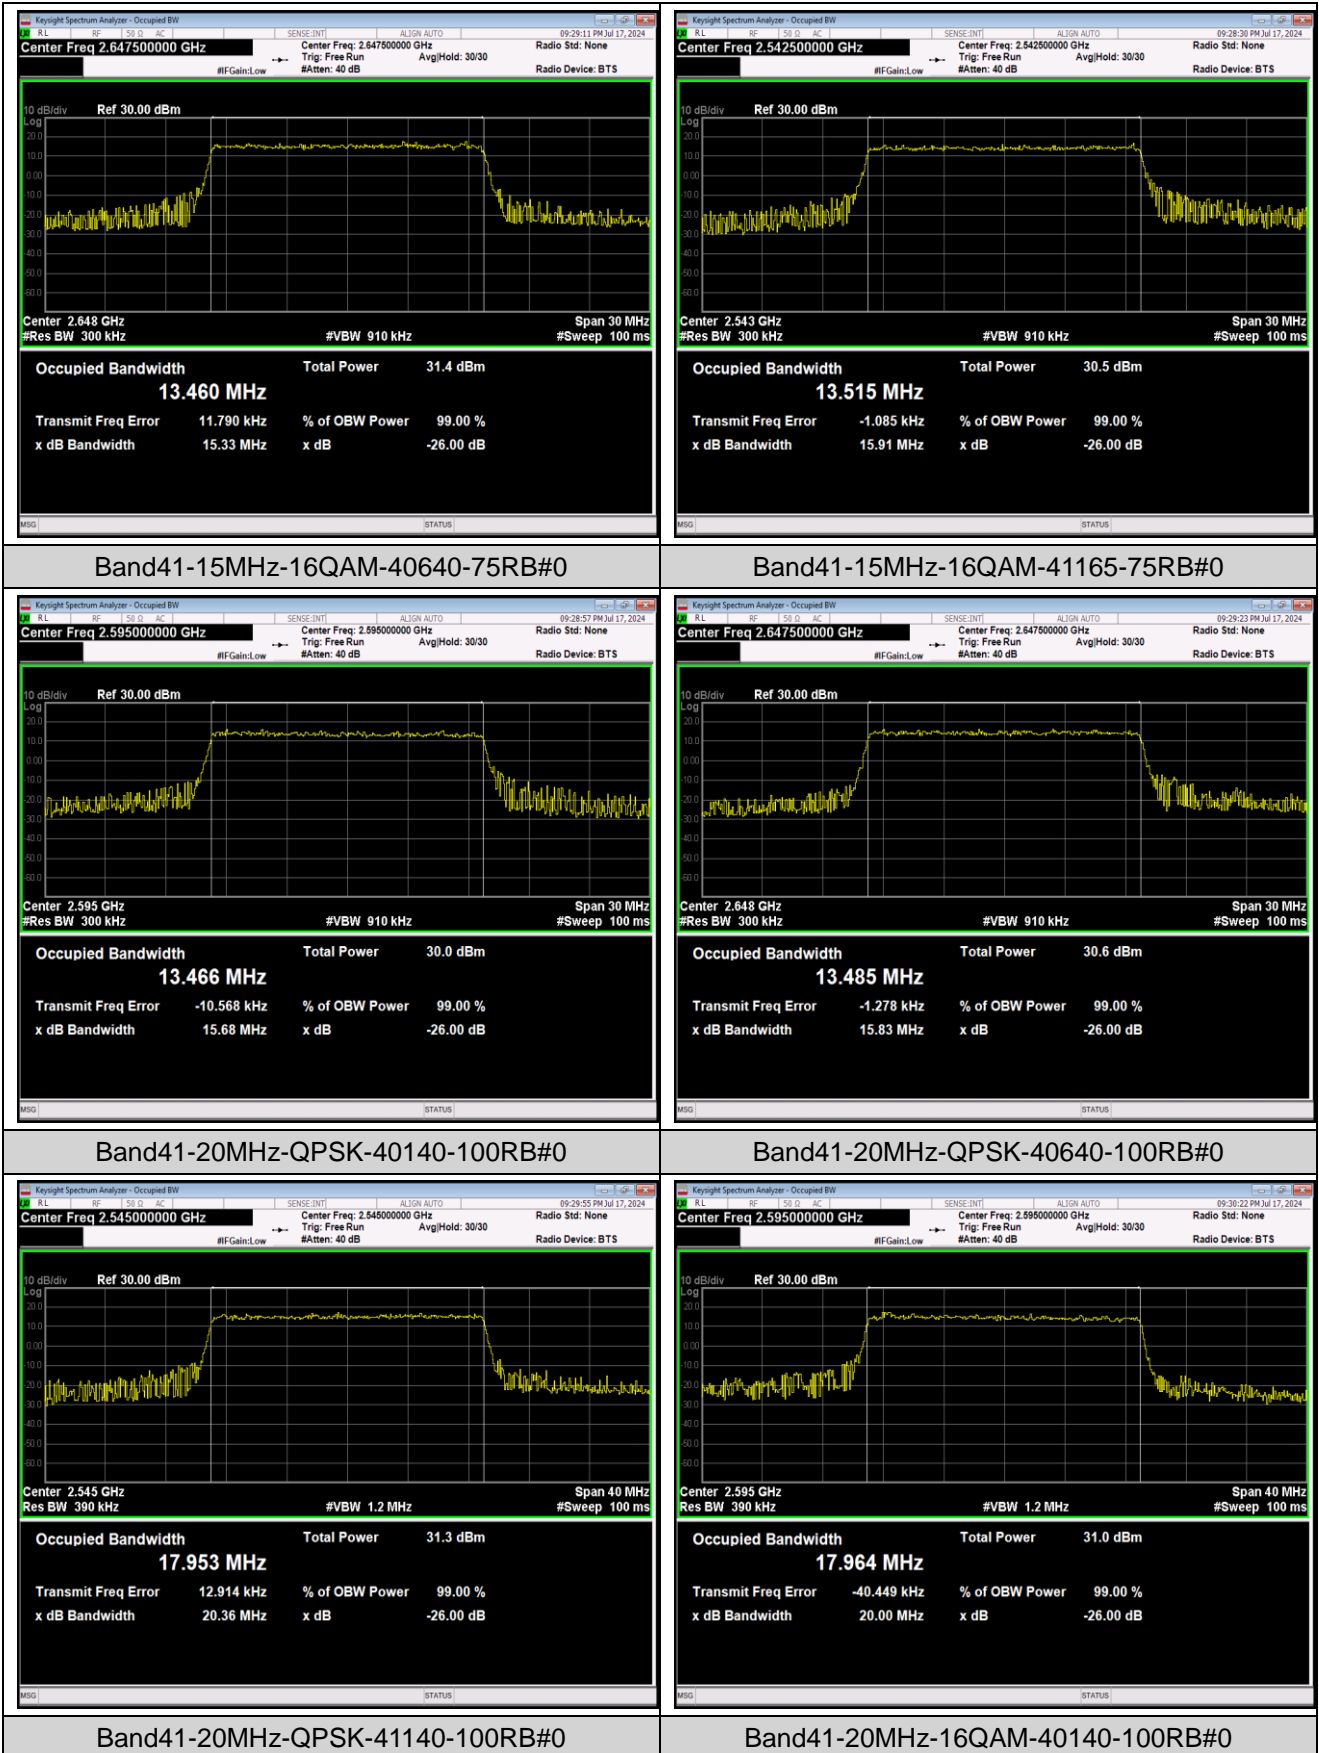

Band41-15MHz-QPSK-41165-75RB#0

Band41-15MHz-16QAM-40115-75RB#0