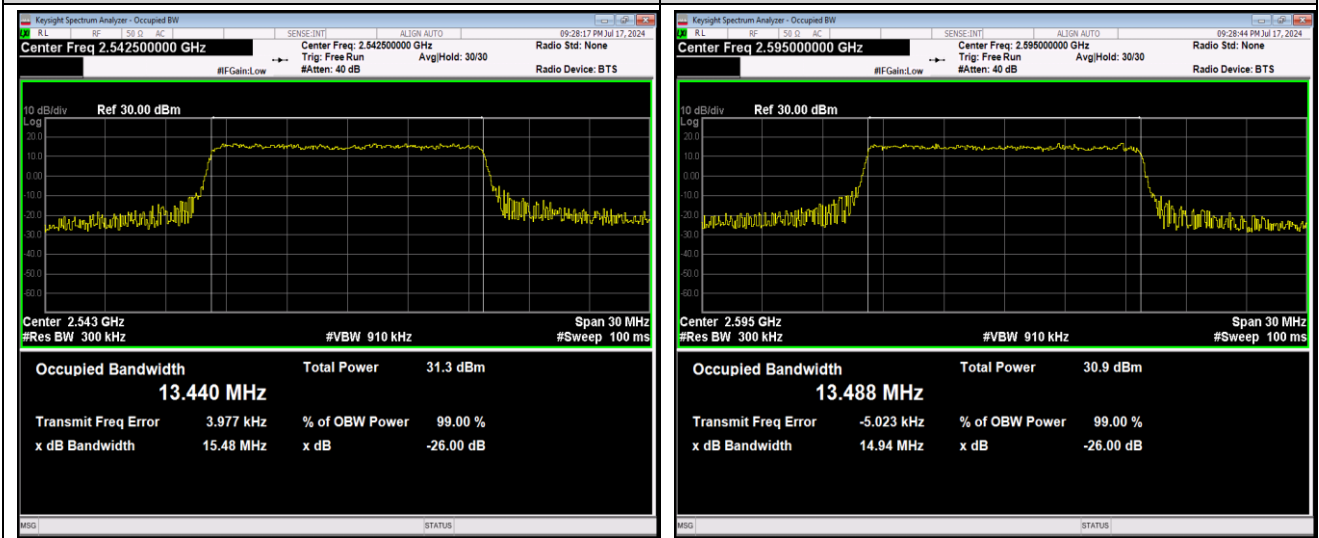

Band41-15MHz-QPSK-40115-75RB#0

Band41-15MHz-QPSK-40640-75RB#0

Band41-15MHz-QPSK-41165-75RB#0

Band41-15MHz-16QAM-40115-75RB#0