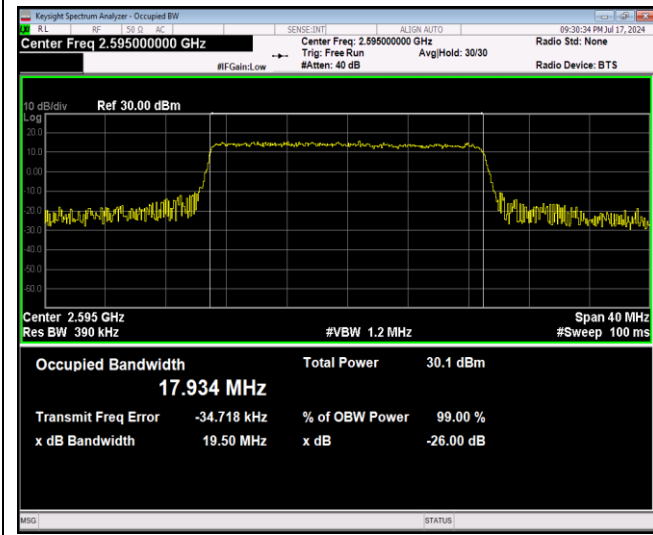

Band41-15MHz-QPSK-40640-75RB#0

Band41-15MHz-QPSK-41165-75RB#0

Band41-15MHz-16QAM-40115-75RB#0

Band41-20MHz-16QAM-40640-100RB#0

Band41-20MHz-16QAM-41140-100RB#0

Band66-1.4MHz-QPSK-131979-6RB#0

Band66-1.4MHz-QPSK-132322-6RB#0