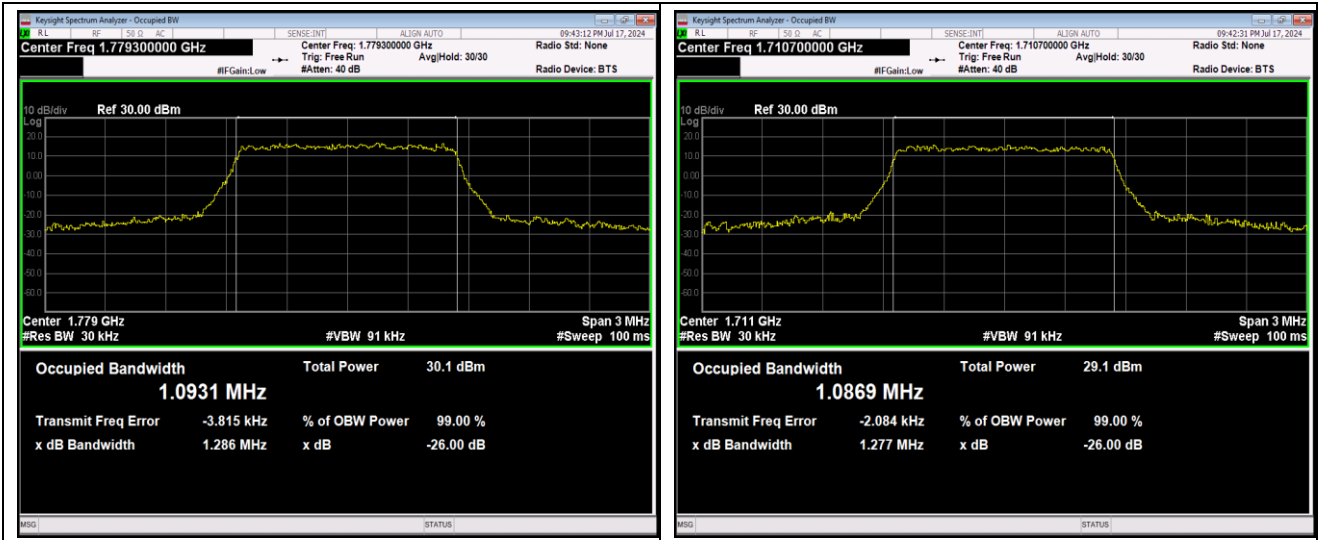

Band66-1.4MHz-QPSK-132665-6RB#0

Band66-1.4MHz-16QAM-131979-6RB#0

Band66-1.4MHz-16QAM-132322-6RB#0

Band66-1.4MHz-16QAM-132665-6RB#0