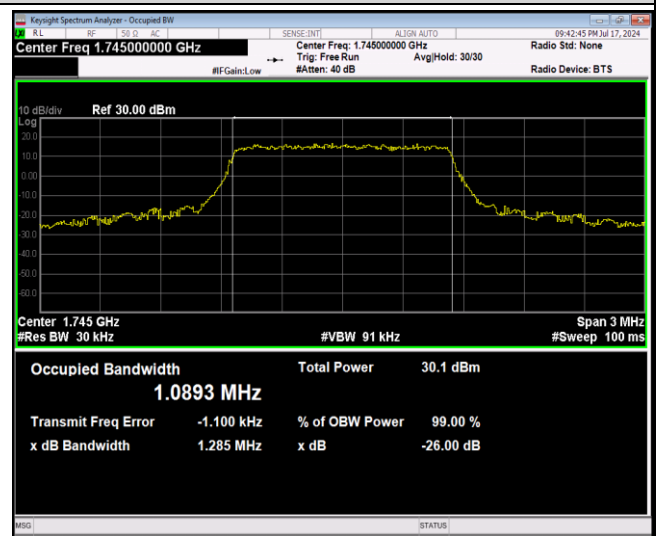

Band66-1.4MHz-QPSK-132322-6RB#0

Band66-1.4MHz-16QAM-131979-6RB#0