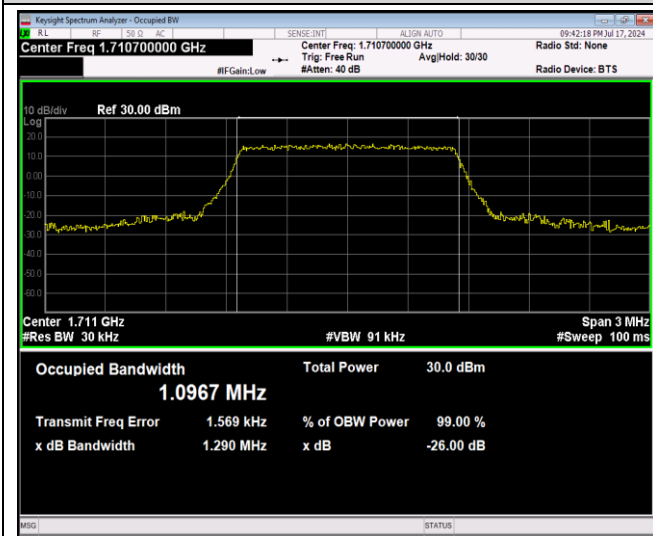

Band41-15MHz-QPSK-40640-75RB#0

Band41-15MHz-QPSK-41165-75RB#0

Band41-15MHz-16QAM-40115-75RB#0

Band41-20MHz-16QAM-40640-100RB#0

Band41-20MHz-16QAM-41140-100RB#0

Band66-1.4MHz-QPSK-131979-6RB#0

Band66-1.4MHz-QPSK-132322-6RB#0