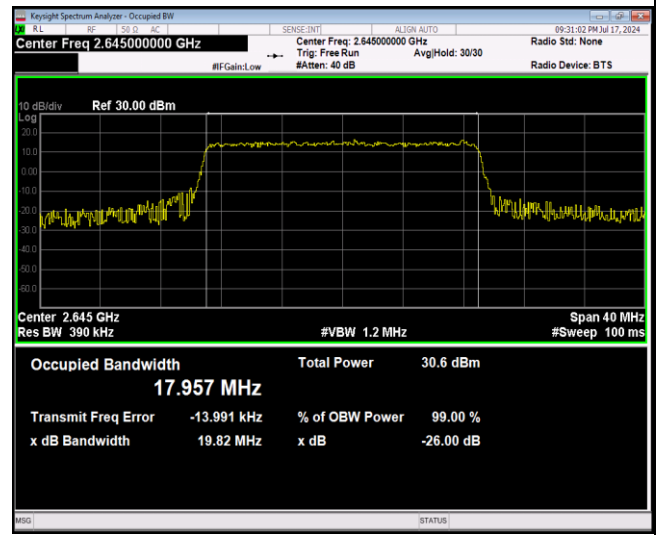

Band41-15MHz-QPSK-40640-75RB#0

Band41-15MHz-QPSK-41165-75RB#0

Band41-15MHz-16QAM-40115-75RB#0

Band41-20MHz-16QAM-40640-100RB#0

Band41-20MHz-16QAM-41140-100RB#0

Band66-1.4MHz-QPSK-131979-6RB#0

Band66-1.4MHz-QPSK-132322-6RB#0