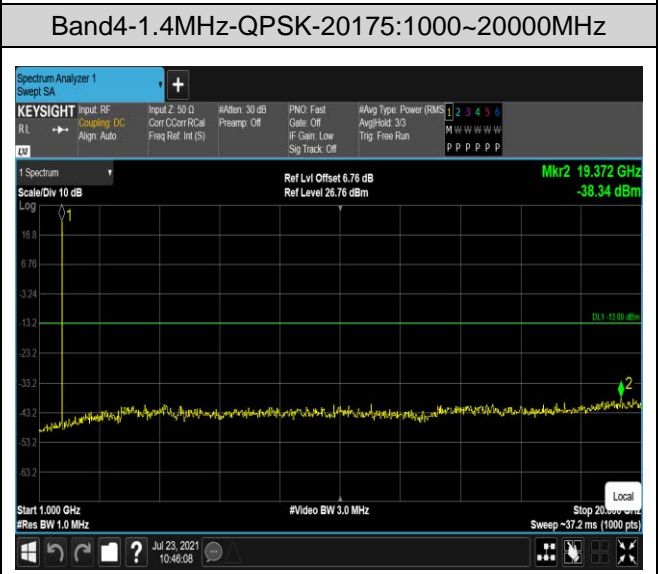

Band2-20MHz-16QAM-18900:1000~20000MHz

Band2-20MHz-16QAM-19100:30~1000MHz

Band2-20MHz-16QAM-19100:1000~20000MHz

Band4-1.4MHz-16QAM-19957:30~1000MHz

Band4-1.4MHz-16QAM-19957:1000~20000MHz

Band4-1.4MHz-16QAM-20175:30~1000MHz