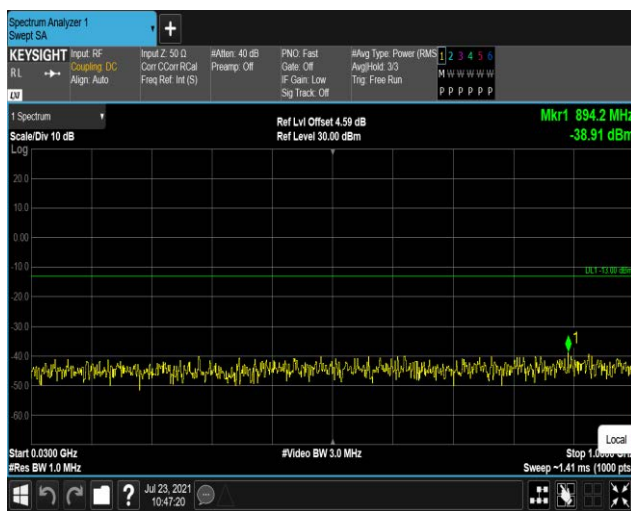

Band4-1.4MHz-16QAM-20393:30~1000MHz