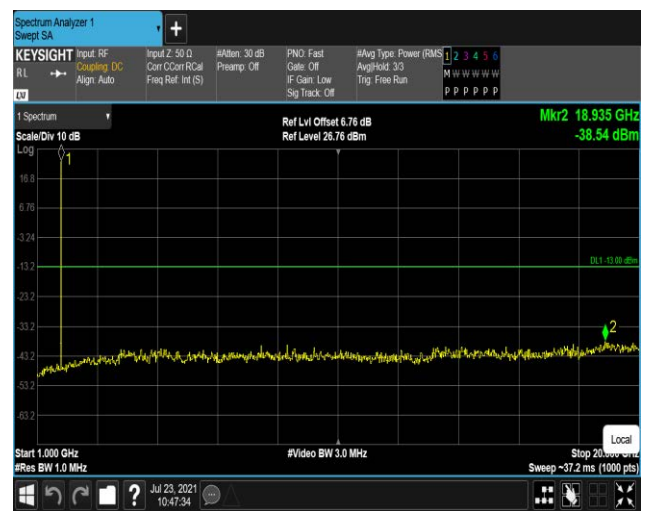

Band4-1.4MHz-16QAM-20393:1000~20000MHz