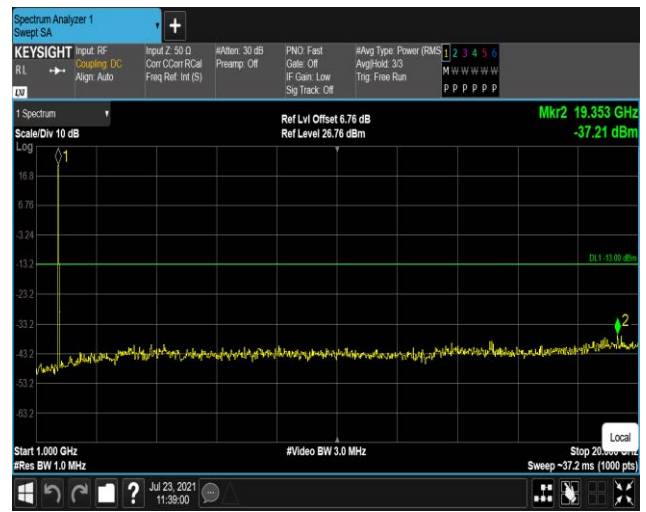

Band4-20MHz-QPSK-20175:1000~20000MHz

Band4-20MHz-QPSK-20300:30~1000MHz

Band4-20MHz-QPSK-20300:1000~20000MHz

Band4-20MHz-16QAM-20050:30~1000MHz

Band4-20MHz-16QAM-20050:1000~20000MHz

Band4-20MHz-16QAM-20175:30~1000MHz