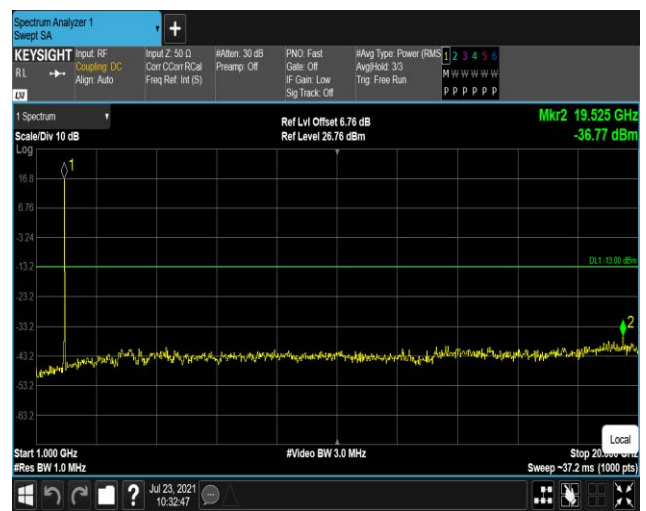

Band2-20MHz-16QAM-19100:1000~20000MHz