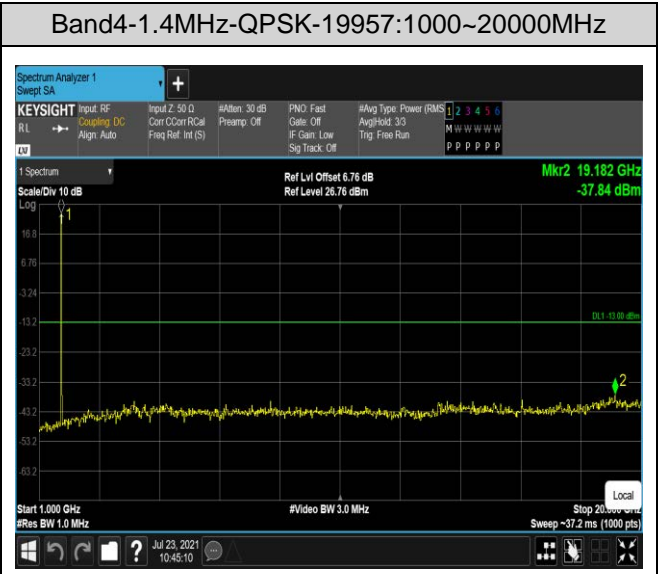

Band2-20MHz-16QAM-18900:1000~20000MHz

Band2-20MHz-16QAM-19100:30~1000MHz

Band2-20MHz-16QAM-19100:1000~20000MHz

Band4-1.4MHz-16QAM-19957:30~1000MHz

Band4-1.4MHz-16QAM-19957:1000~20000MHz

Band4-1.4MHz-16QAM-20175:30~1000MHz