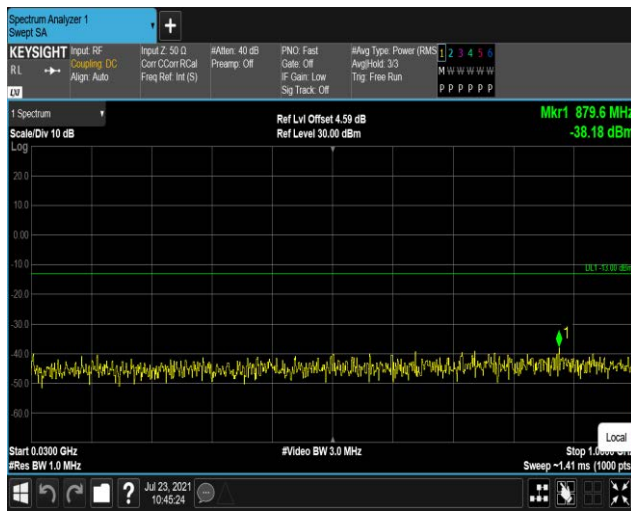

Band2-20MHz-16QAM-18900:1000~20000MHz

Band2-20MHz-16QAM-19100:30~1000MHz

Band2-20MHz-16QAM-19100:1000~20000MHz

Band4-1.4MHz-16QAM-19957:30~1000MHz

Band4-1.4MHz-16QAM-19957:1000~20000MHz

Band4-1.4MHz-16QAM-20175:30~1000MHz