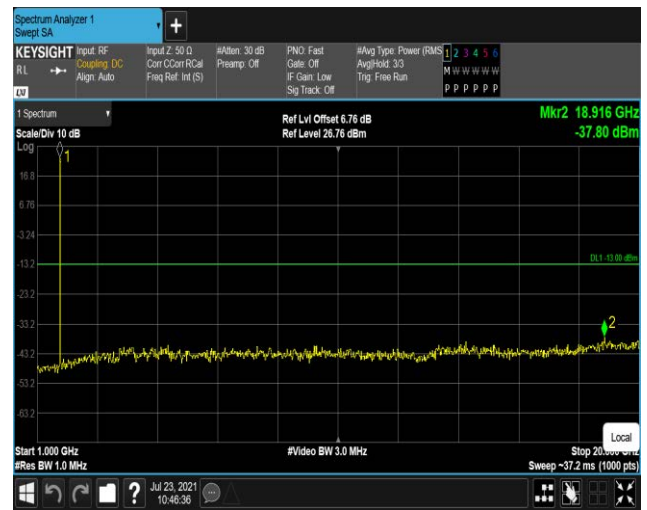

Band4-1.4MHz-16QAM-20175:1000~20000MHz