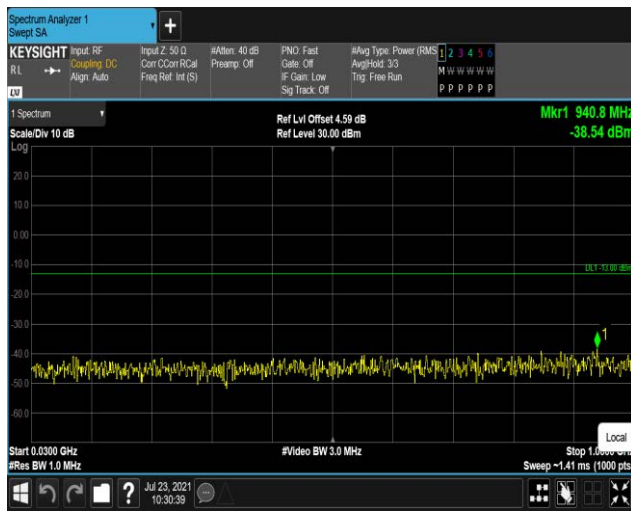

Remark: All bandwidth and all modulation had been tested, but only the worst case data displayed in this report.

Test Graphs

Band2-20MHz-16QAM-18700:30~1000MHz

Band2-20MHz-16QAM-18700:1000~20000MHz

Band2-20MHz-16QAM-18900:30~1000MHz