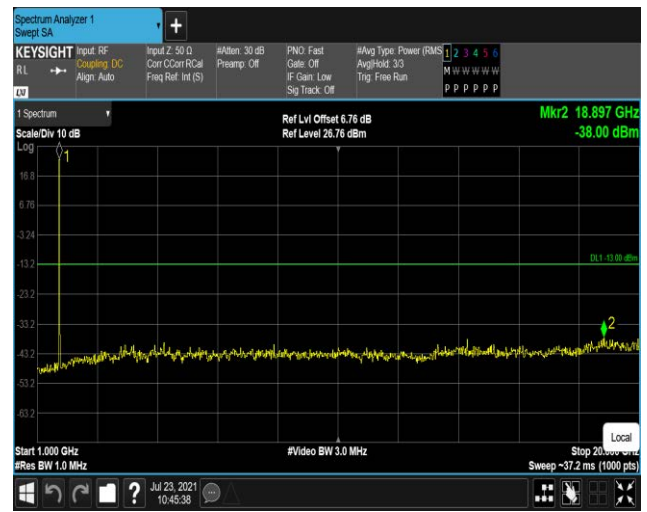

Band2-20MHz-16QAM-18900:1000~20000MHz

Band2-20MHz-16QAM-19100:30~1000MHz

Band2-20MHz-16QAM-19100:1000~20000MHz

Band4-1.4MHz-16QAM-19957:30~1000MHz

Band4-1.4MHz-16QAM-19957:1000~20000MHz

Band4-1.4MHz-16QAM-20175:30~1000MHz