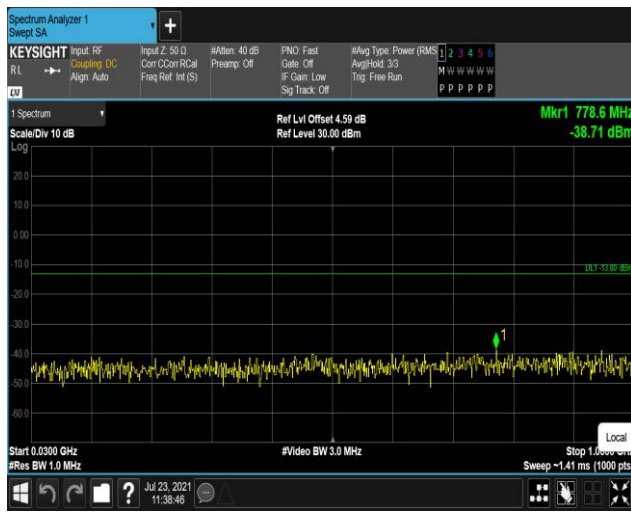

Band4-20MHz-QPSK-20175:1000~20000MHz

Band4-20MHz-QPSK-20300:30~1000MHz

Band4-20MHz-QPSK-20300:1000~20000MHz

Band4-20MHz-16QAM-20050:30~1000MHz

Band4-20MHz-16QAM-20050:1000~20000MHz

Band4-20MHz-16QAM-20175:30~1000MHz