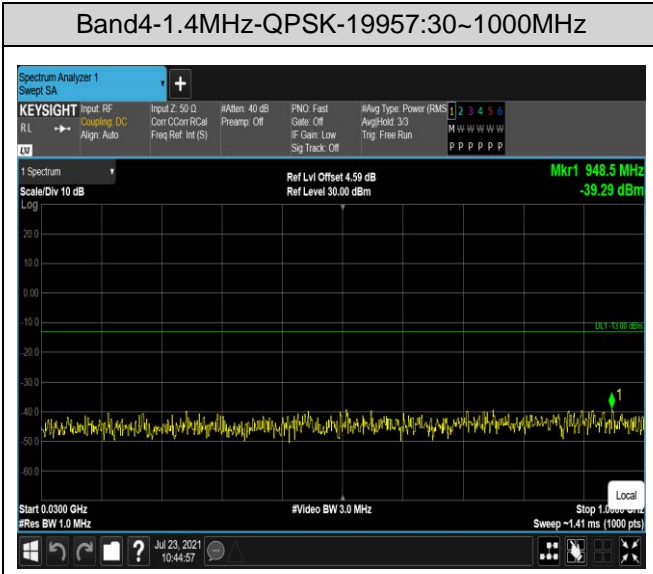

Band2-20MHz-16QAM-18900:1000~20000MHz

Band2-20MHz-16QAM-19100:30~1000MHz

Band2-20MHz-16QAM-19100:1000~20000MHz

Band4-1.4MHz-16QAM-19957:30~1000MHz

Band4-1.4MHz-16QAM-19957:1000~20000MHz

Band4-1.4MHz-16QAM-20175:30~1000MHz