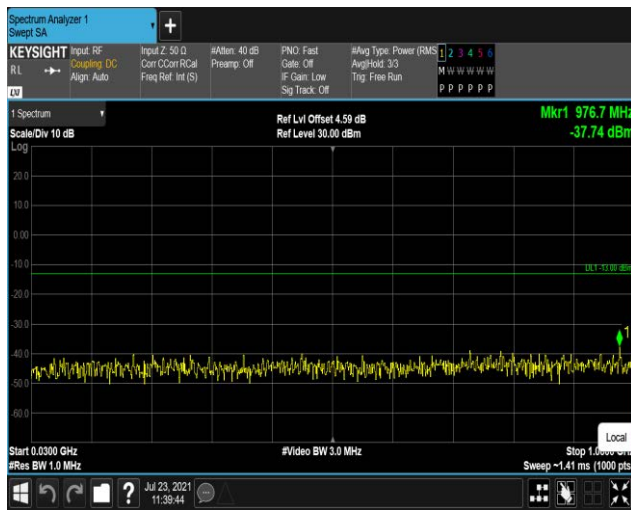

Band4-20MHz-QPSK-20175:1000~20000MHz

Band4-20MHz-QPSK-20300:30~1000MHz

Band4-20MHz-QPSK-20300:1000~20000MHz

Band4-20MHz-16QAM-20050:30~1000MHz

Band4-20MHz-16QAM-20050:1000~20000MHz

Band4-20MHz-16QAM-20175:30~1000MHz