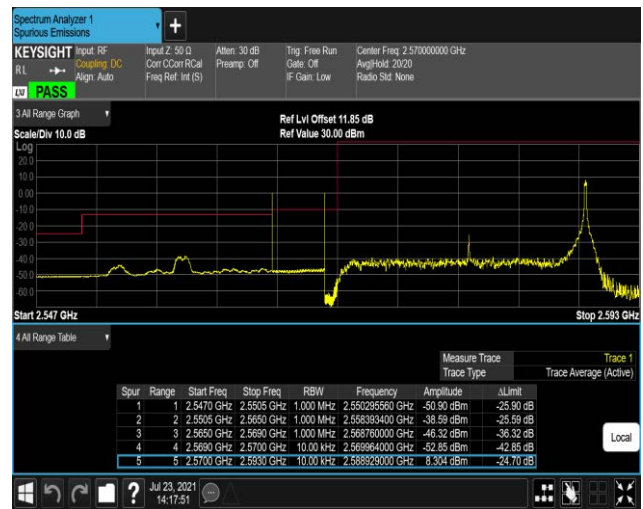

Band38-5MHz-16QAM-37775-1RB#24

Band38-5MHz-16QAM-37775-25RB#0

Band38-5MHz-16QAM-38225-1RB#0

Band38-5MHz-16QAM-38225-1RB#24

Band38-5MHz-16QAM-38225-25RB#0

Band38-20MHz-QPSK-37850-1RB#0

Band38-20MHz-QPSK-37850-1RB#99