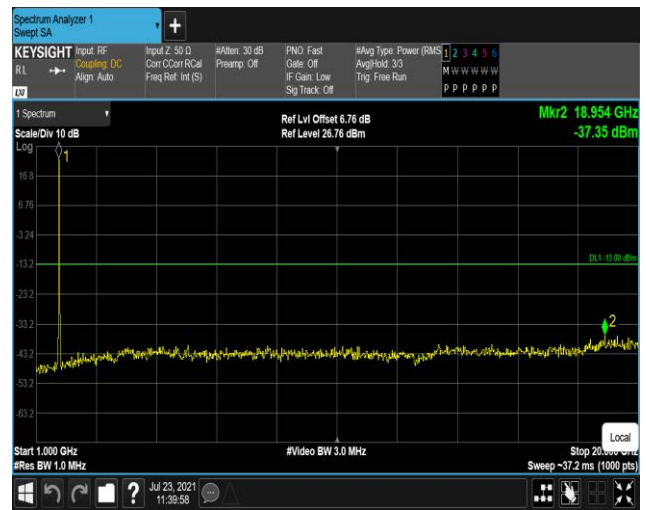

Band4-20MHz-16QAM-20175:1000~20000MHz