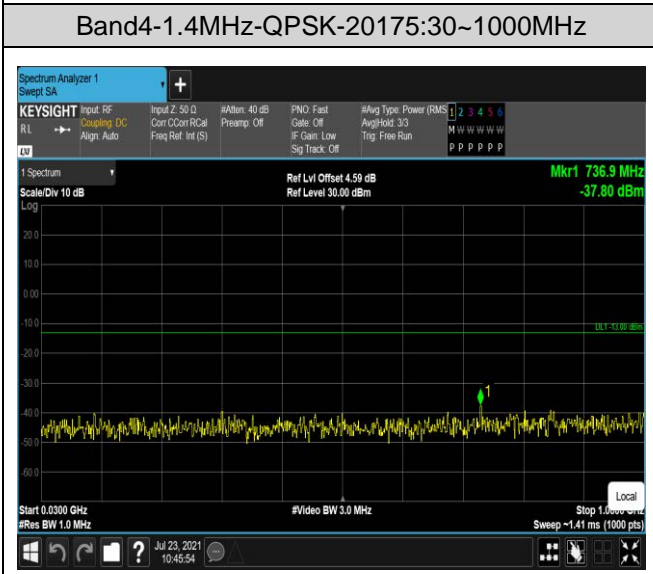

Band2-20MHz-16QAM-18900:1000~20000MHz

Band2-20MHz-16QAM-19100:30~1000MHz

Band2-20MHz-16QAM-19100:1000~20000MHz

Band4-1.4MHz-16QAM-19957:30~1000MHz

Band4-1.4MHz-16QAM-19957:1000~20000MHz

Band4-1.4MHz-16QAM-20175:30~1000MHz