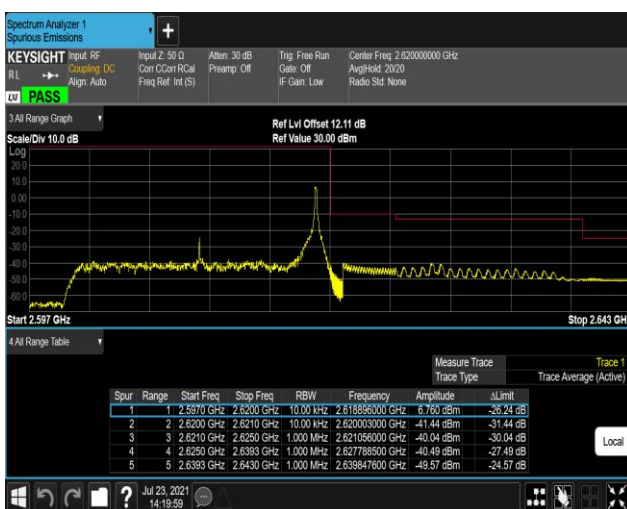

Band38-20MHz-QPSK-38150-1RB#99