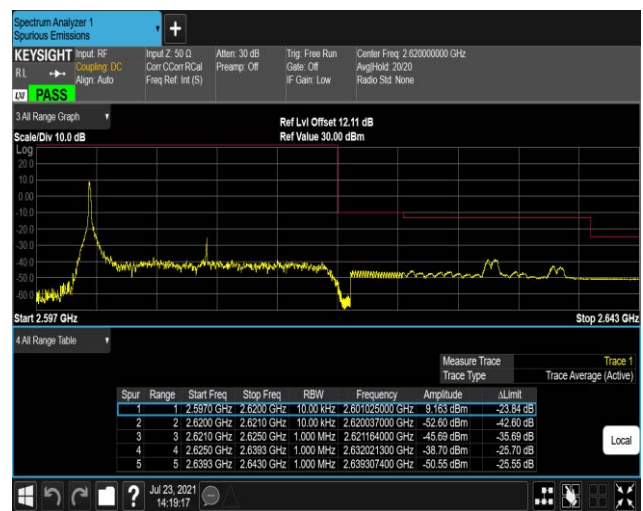

Band38-20MHz-QPSK-38150-1RB#0