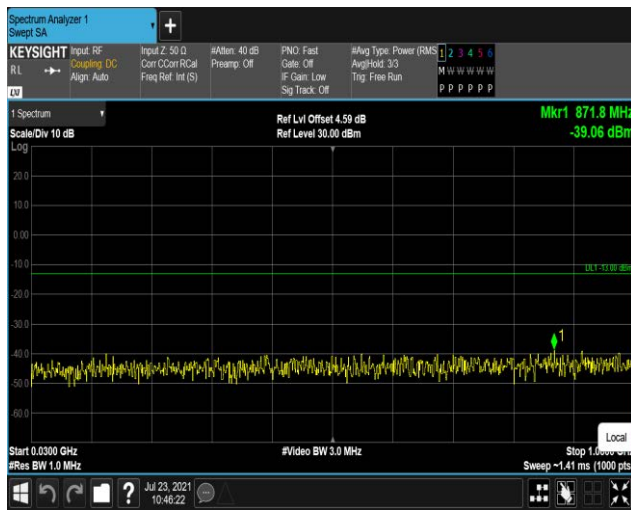

Band2-20MHz-16QAM-18900:1000~20000MHz

Band2-20MHz-16QAM-19100:30~1000MHz

Band2-20MHz-16QAM-19100:1000~20000MHz

Band4-1.4MHz-16QAM-19957:30~1000MHz

Band4-1.4MHz-16QAM-19957:1000~20000MHz

Band4-1.4MHz-16QAM-20175:30~1000MHz