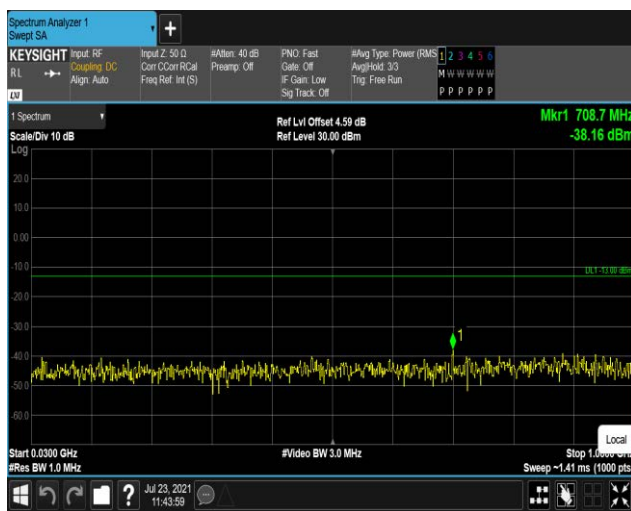

Band4-20MHz-16QAM-20300:30~1000MHz