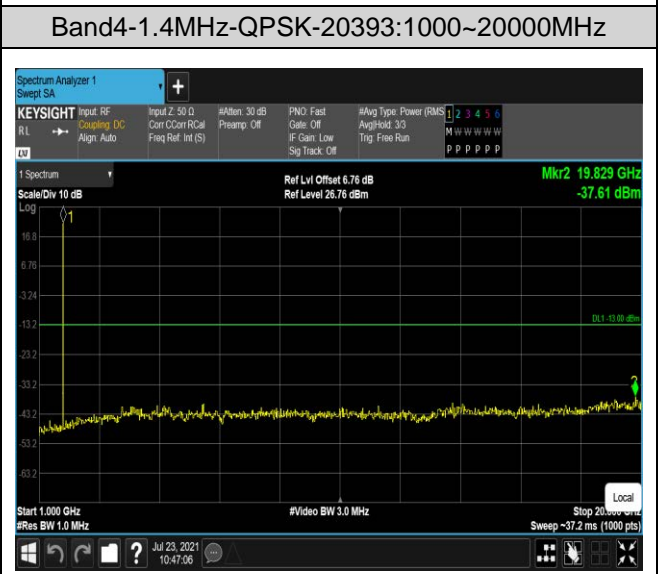

Band2-20MHz-16QAM-18900:1000~20000MHz

Band2-20MHz-16QAM-19100:30~1000MHz

Band2-20MHz-16QAM-19100:1000~20000MHz

Band4-1.4MHz-16QAM-19957:30~1000MHz

Band4-1.4MHz-16QAM-19957:1000~20000MHz

Band4-1.4MHz-16QAM-20175:30~1000MHz