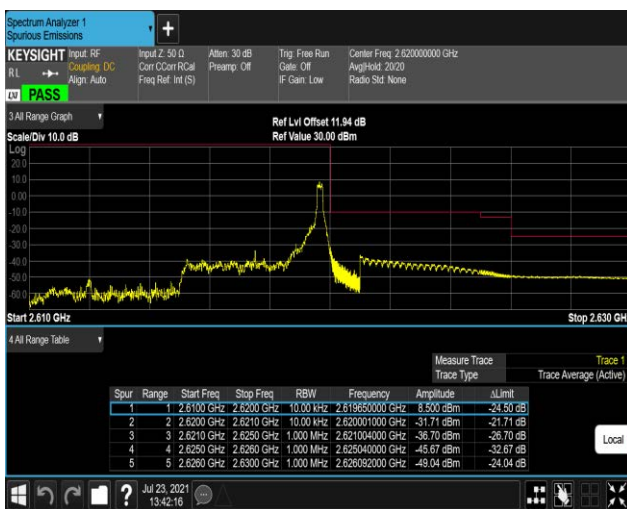

Band38-5MHz-16QAM-37775-1RB#24

Band38-5MHz-16QAM-37775-25RB#0

Band38-5MHz-16QAM-38225-1RB#0

Band38-5MHz-16QAM-38225-1RB#24

Band38-5MHz-16QAM-38225-25RB#0

Band38-20MHz-QPSK-37850-1RB#0

Band38-20MHz-QPSK-37850-1RB#99