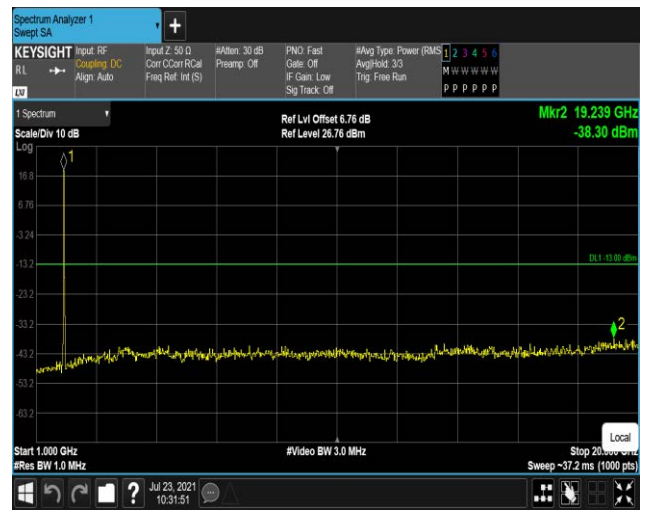

Band2-20MHz-16QAM-18900:1000~20000MHz