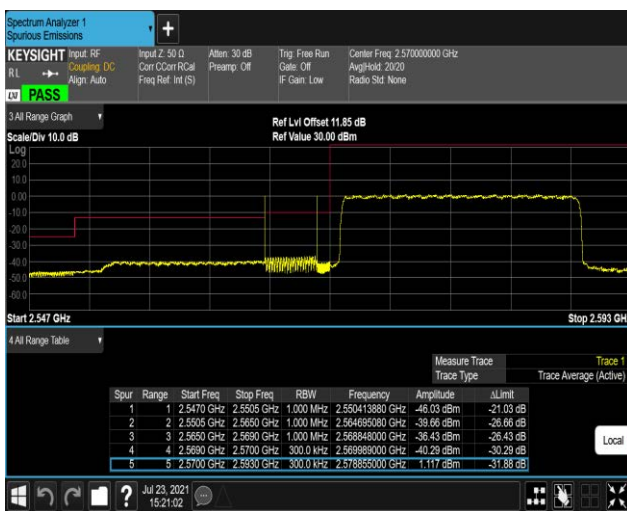

Band38-20MHz-QPSK-37850-100RB#0