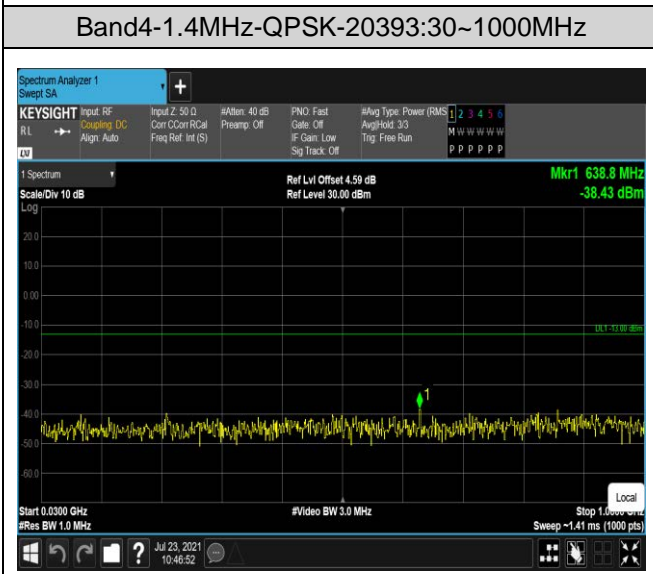

Band2-20MHz-16QAM-18900:1000~20000MHz

Band2-20MHz-16QAM-19100:30~1000MHz

Band2-20MHz-16QAM-19100:1000~20000MHz

Band4-1.4MHz-16QAM-19957:30~1000MHz

Band4-1.4MHz-16QAM-19957:1000~20000MHz

Band4-1.4MHz-16QAM-20175:30~1000MHz