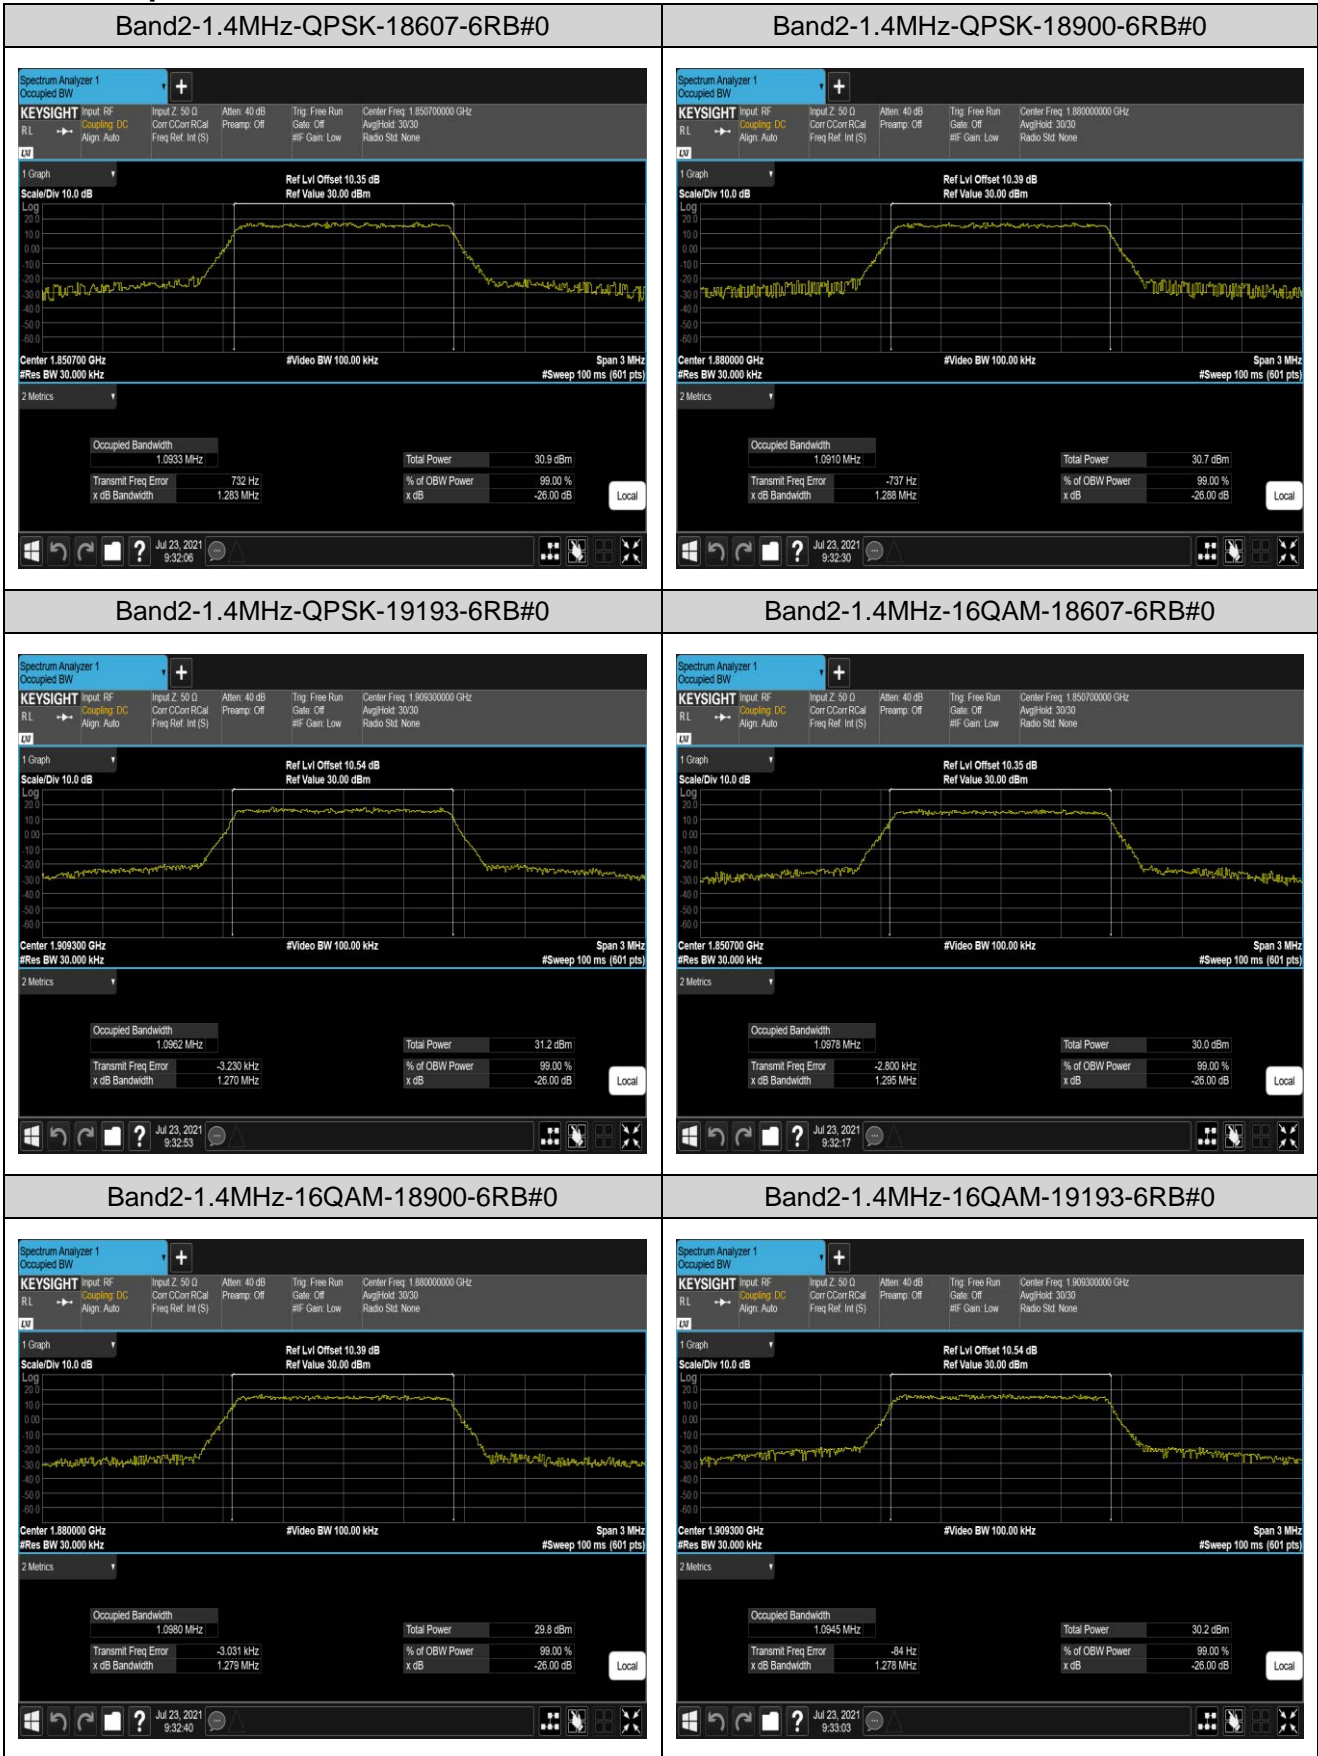

Test Graphs