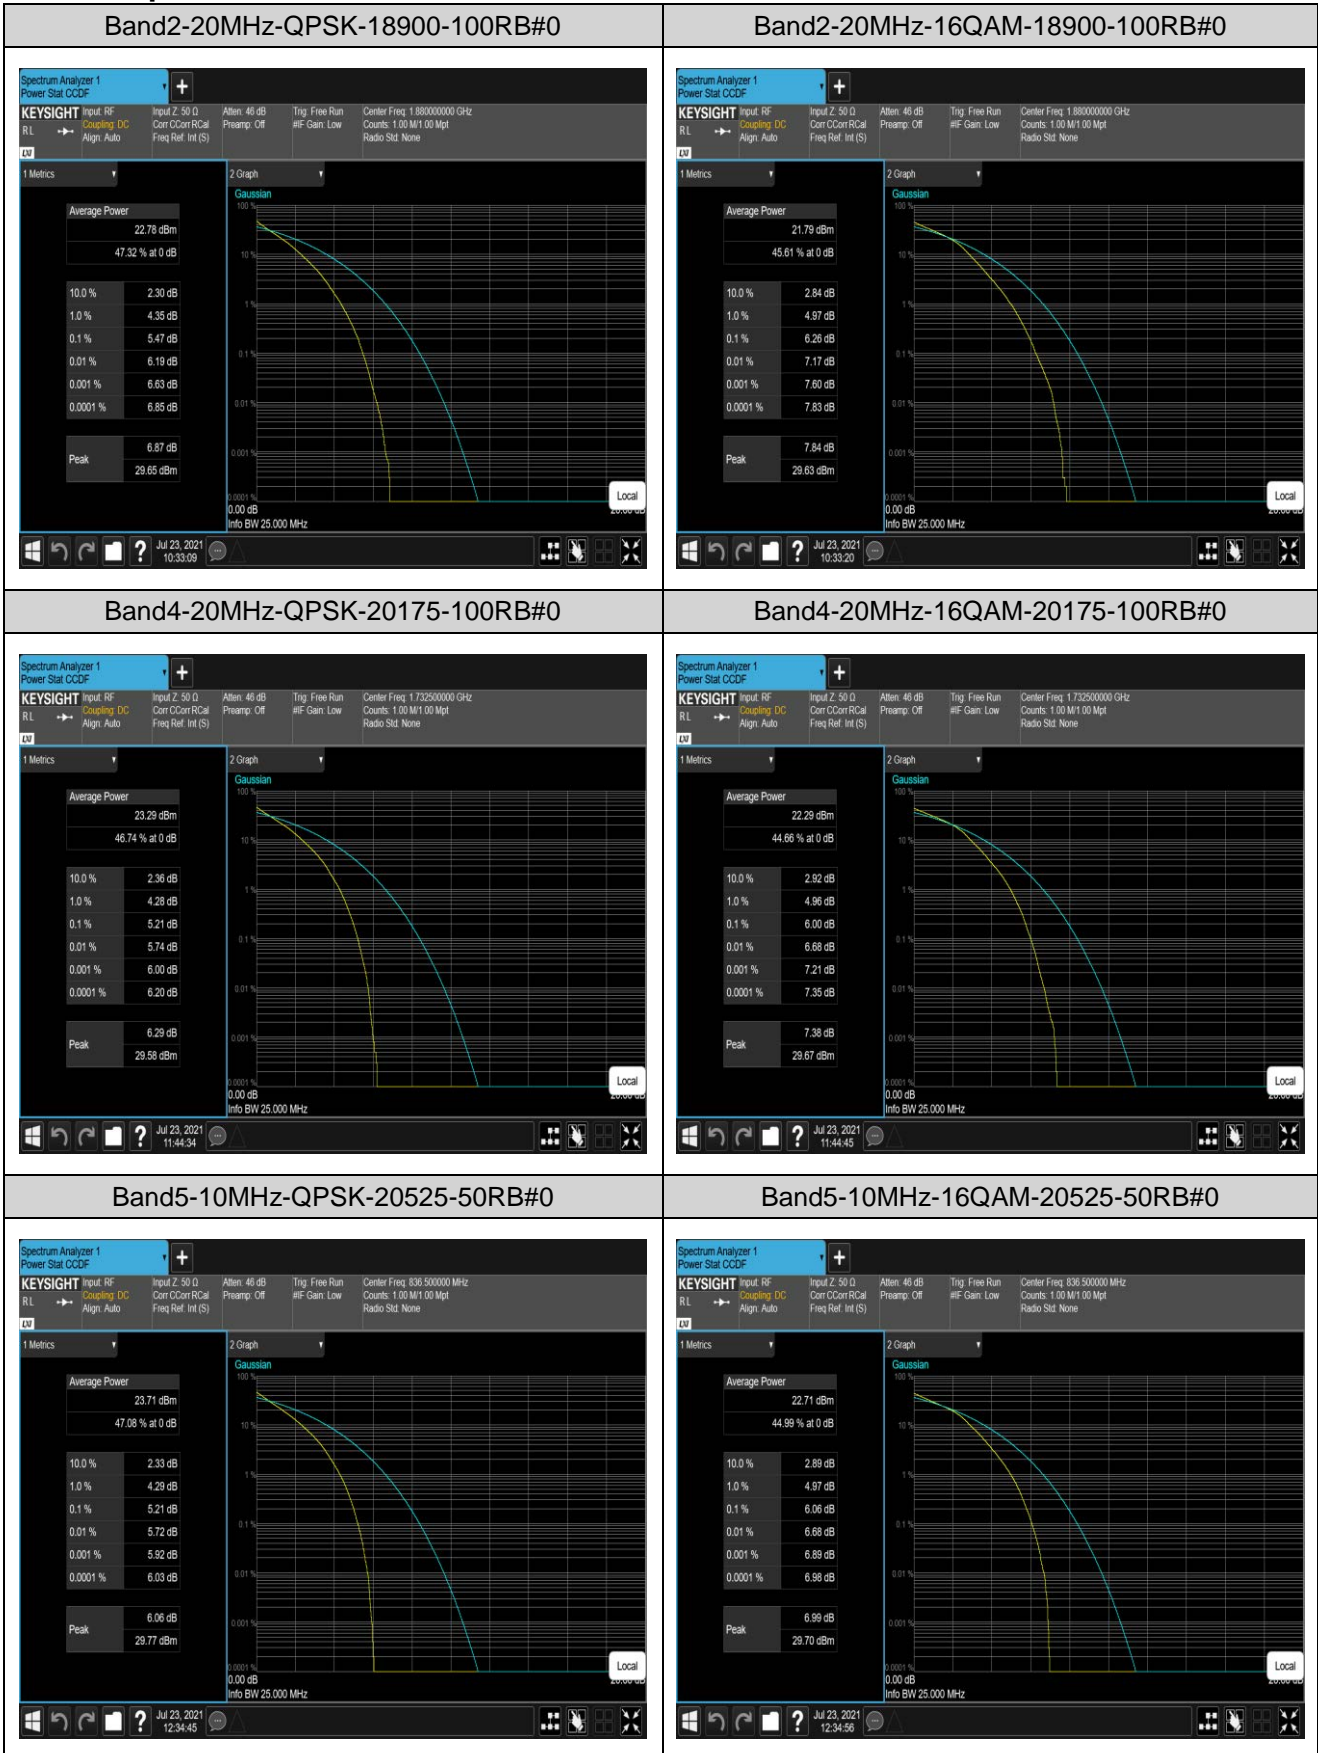

Band7-20MHz-QPSK-21100-100RB#0

Band7-20MHz-16QAM-21100-100RB#0

Test Graphs