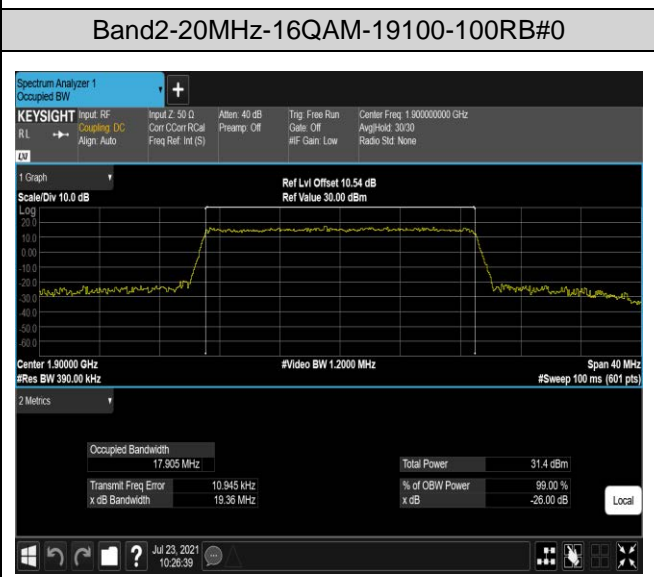

Test Graphs

Band2-15MHz-QPSK-18675-75RB#0

Band2-15MHz-QPSK-18900-75RB#0

Band2-15MHz-QPSK-19125-75RB#0

Band2-15MHz-16QAM-18675-75RB#0

Band2-15MHz-16QAM-18900-75RB#0

Band2-15MHz-16QAM-19125-75RB#0

Band4-5MHz-QPSK-19975-25RB#0