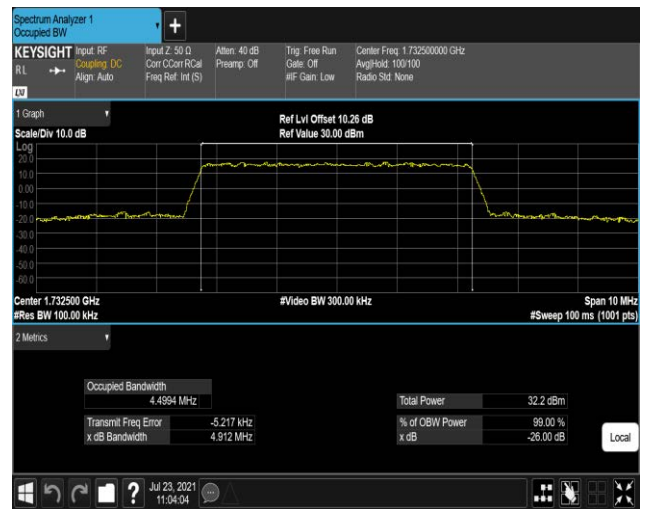

Band4-5MHz-16QAM-19975-25RB#0

Band4-5MHz-QPSK-20175-25RB#0