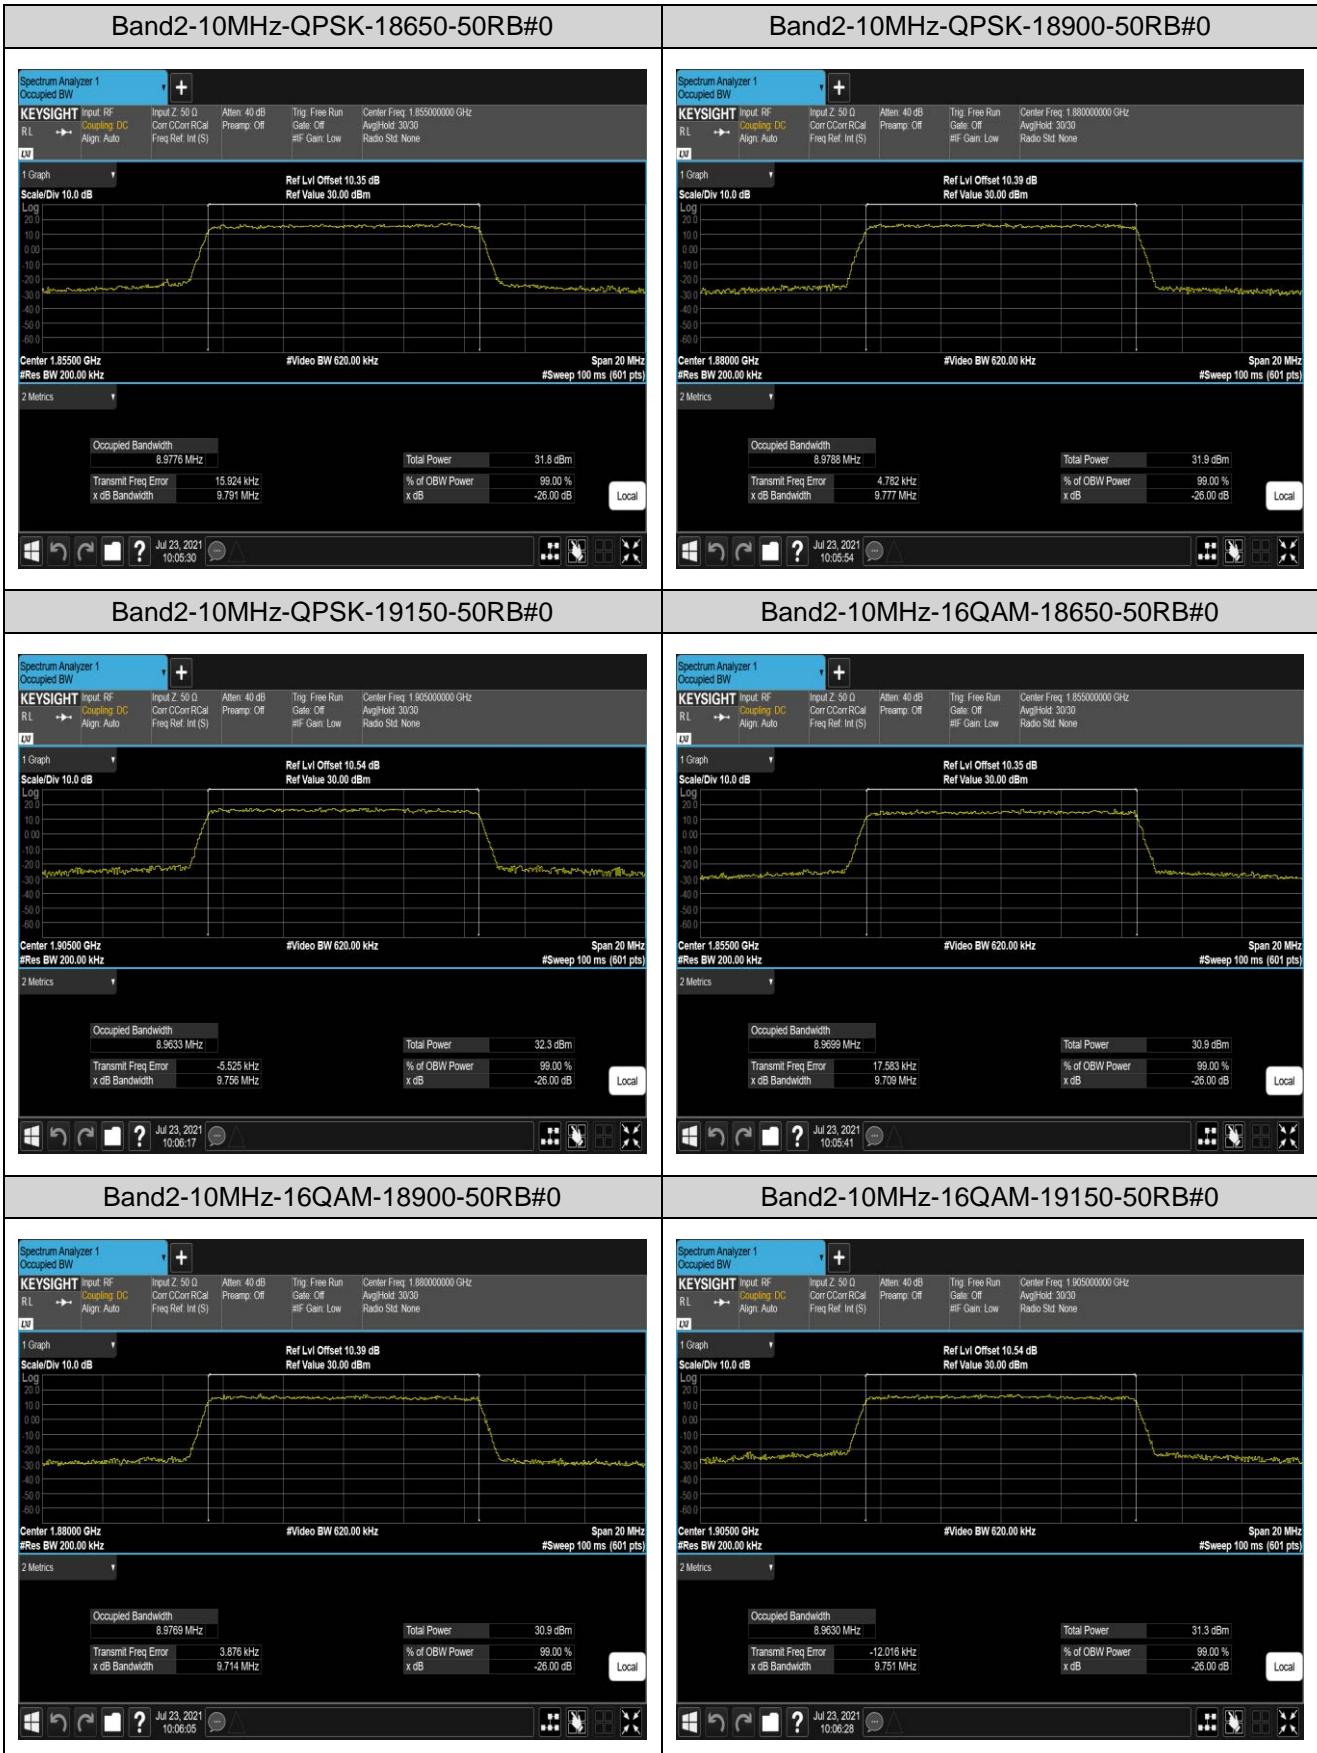

Test Graphs

Band2-15MHz-QPSK-18675-75RB#0

Band2-15MHz-QPSK-18900-75RB#0

Band2-15MHz-QPSK-19125-75RB#0

Band2-15MHz-16QAM-18675-75RB#0

Band2-15MHz-16QAM-18900-75RB#0

Band2-15MHz-16QAM-19125-75RB#0

Band4-5MHz-QPSK-19975-25RB#0