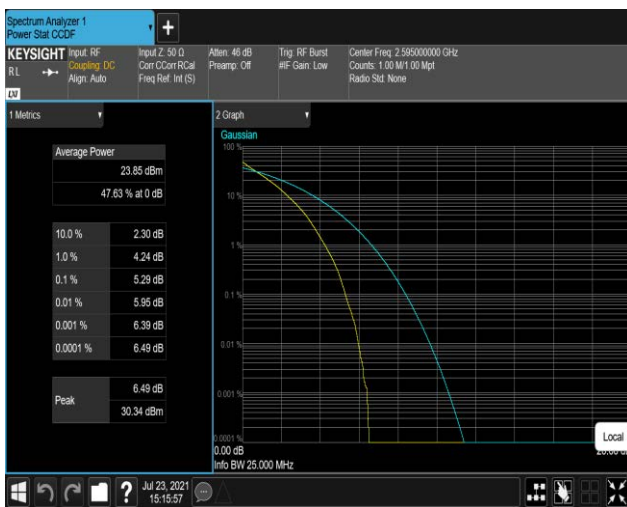

Band41-20MHz-QPSK-40640-100RB#0