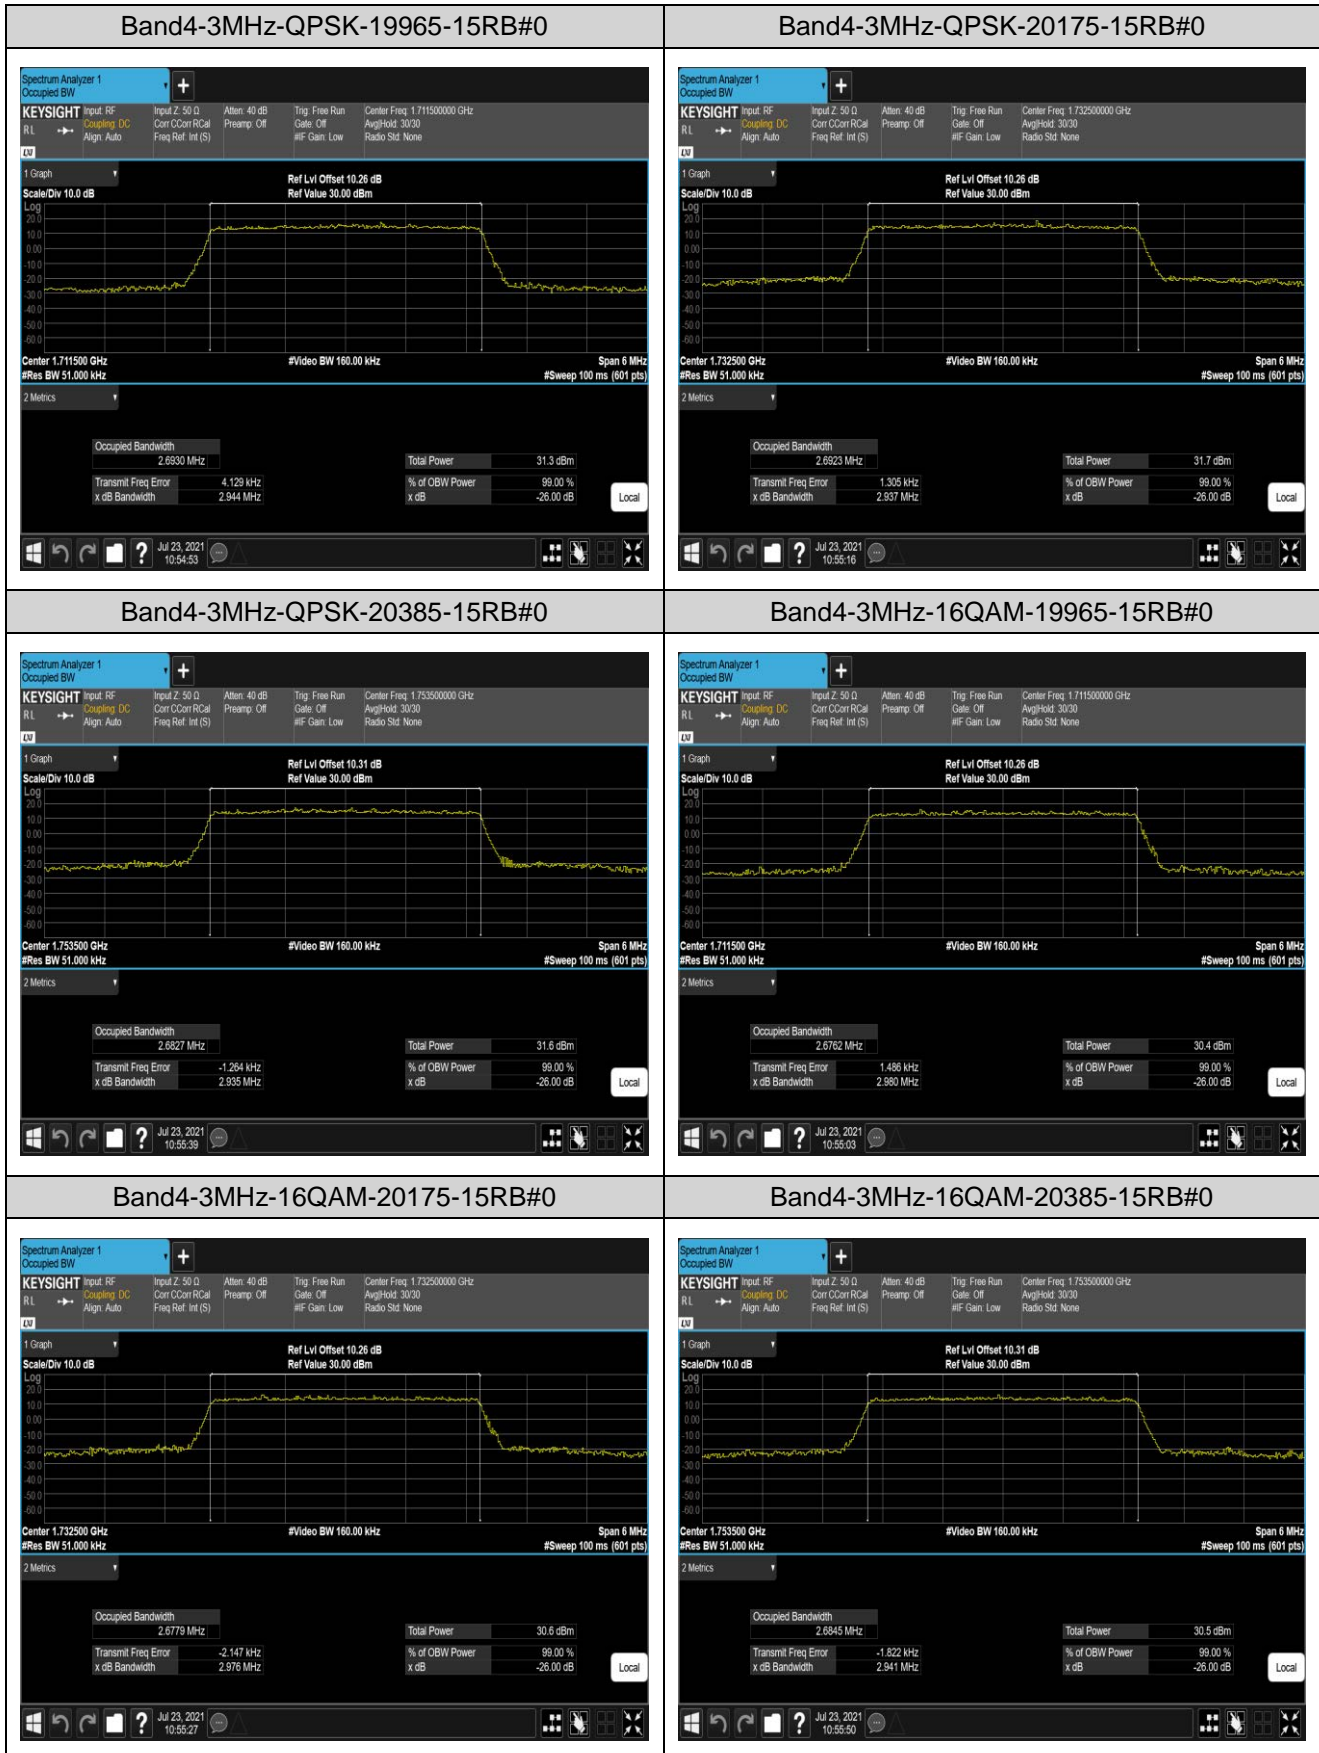

Test Graphs

Band2-15MHz-QPSK-18675-75RB#0

Band2-15MHz-QPSK-18900-75RB#0

Band2-15MHz-QPSK-19125-75RB#0

Band2-15MHz-16QAM-18675-75RB#0

Band2-15MHz-16QAM-18900-75RB#0

Band2-15MHz-16QAM-19125-75RB#0

Band4-5MHz-QPSK-19975-25RB#0