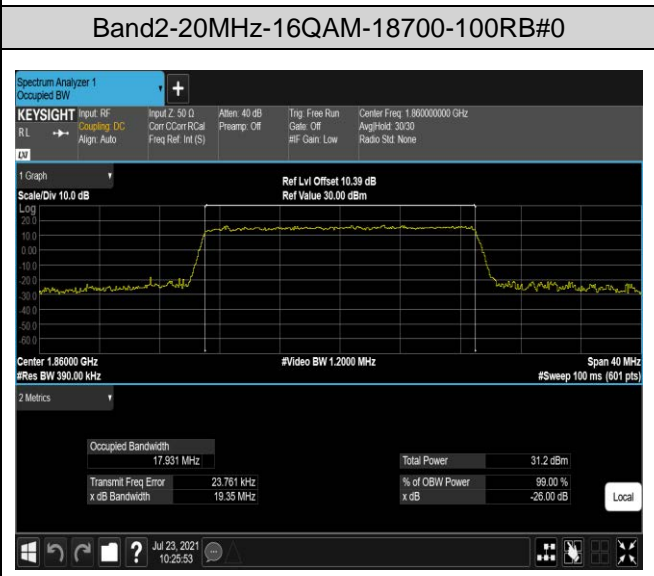

Test Graphs

Band2-15MHz-QPSK-18675-75RB#0

Band2-15MHz-QPSK-18900-75RB#0

Band2-15MHz-QPSK-19125-75RB#0

Band2-15MHz-16QAM-18675-75RB#0

Band2-15MHz-16QAM-18900-75RB#0

Band2-15MHz-16QAM-19125-75RB#0

Band4-5MHz-QPSK-19975-25RB#0