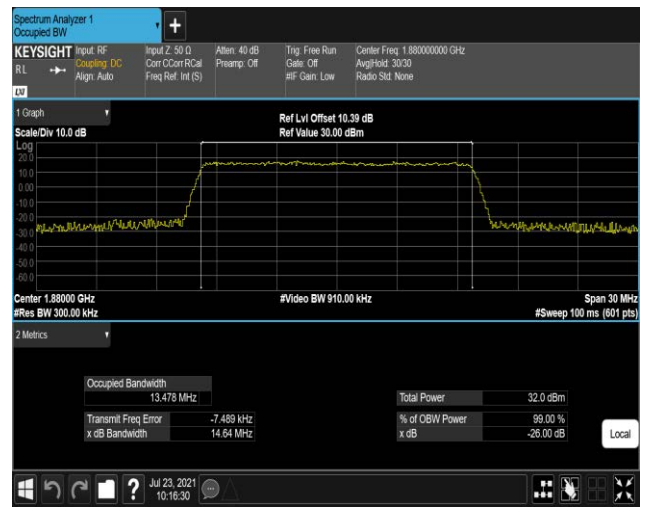

Test Graphs

Band2-15MHz-QPSK-18675-75RB#0

Band2-15MHz-QPSK-18900-75RB#0

Band2-15MHz-QPSK-19125-75RB#0

Band2-15MHz-16QAM-18675-75RB#0

Band2-15MHz-16QAM-18900-75RB#0

Band2-15MHz-16QAM-19125-75RB#0

Band4-5MHz-QPSK-19975-25RB#0