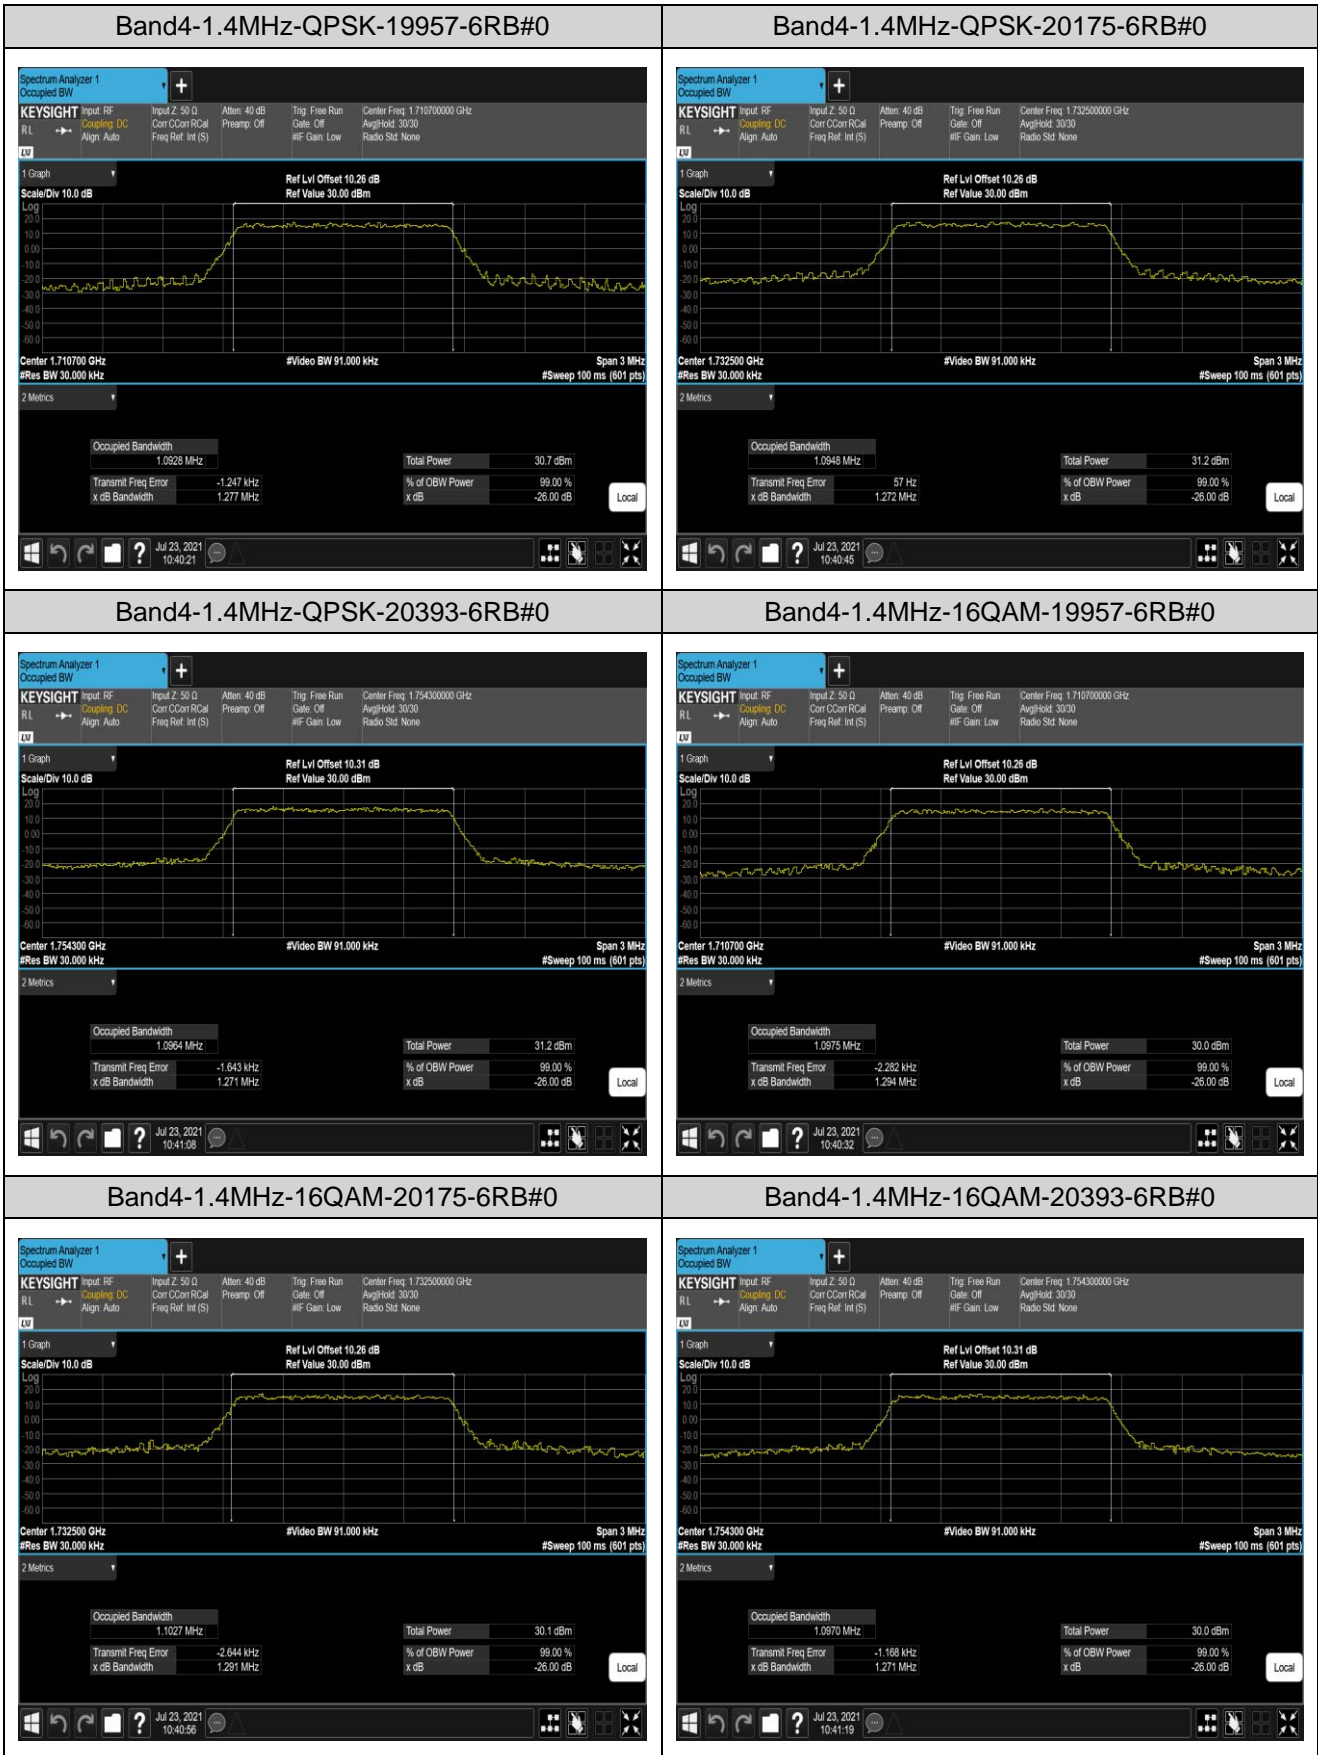

Test Graphs

Band2-15MHz-QPSK-18675-75RB#0

Band2-15MHz-QPSK-18900-75RB#0

Band2-15MHz-QPSK-19125-75RB#0

Band2-15MHz-16QAM-18675-75RB#0

Band2-15MHz-16QAM-18900-75RB#0

Band2-15MHz-16QAM-19125-75RB#0

Band4-5MHz-QPSK-19975-25RB#0