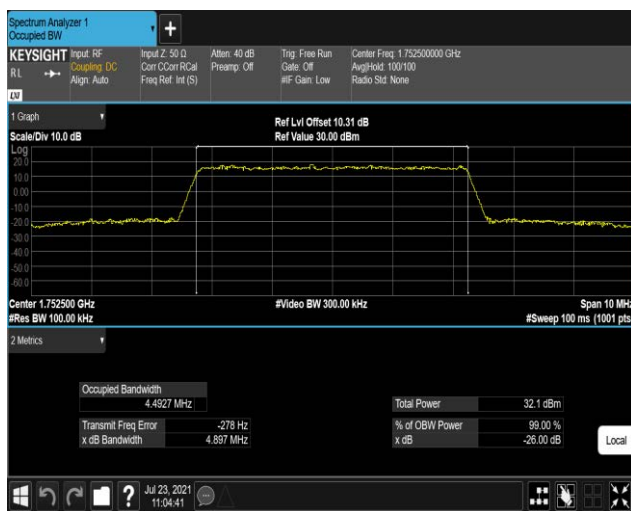

Band4-5MHz-16QAM-20175-25RB#0

Band4-5MHz-QPSK-20375-25RB#0