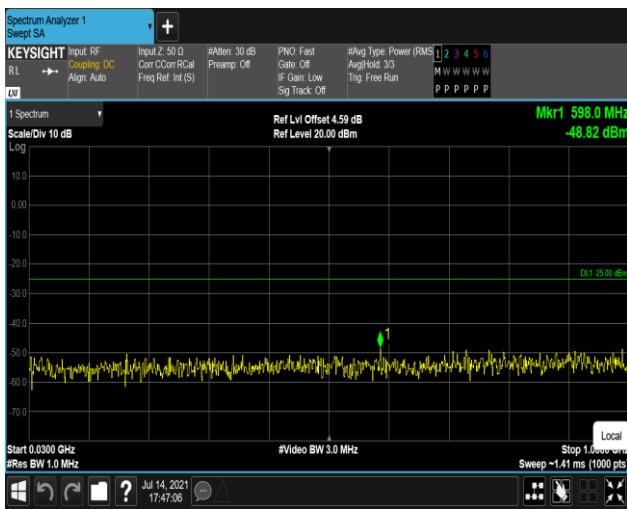

Band7-20MHz-QPSK-21100:30~1000MHz

Band7-20MHz-QPSK-20850:30~1000MHz