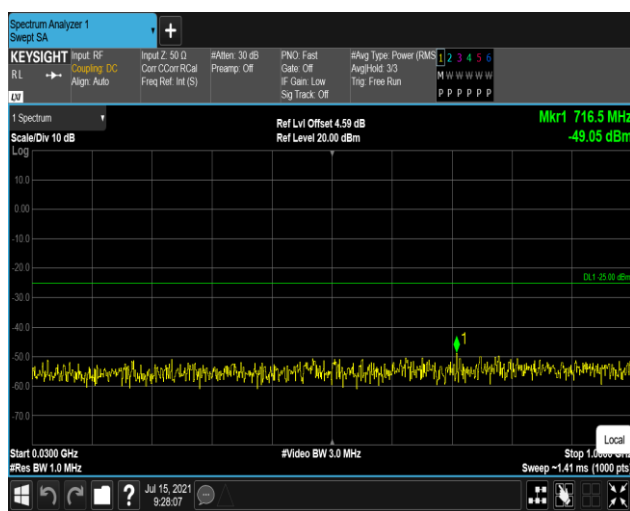

Band38-20MHz-QPSK-38000:30~1000MHz

Band38-20MHz-QPSK-37850:30~1000MHz