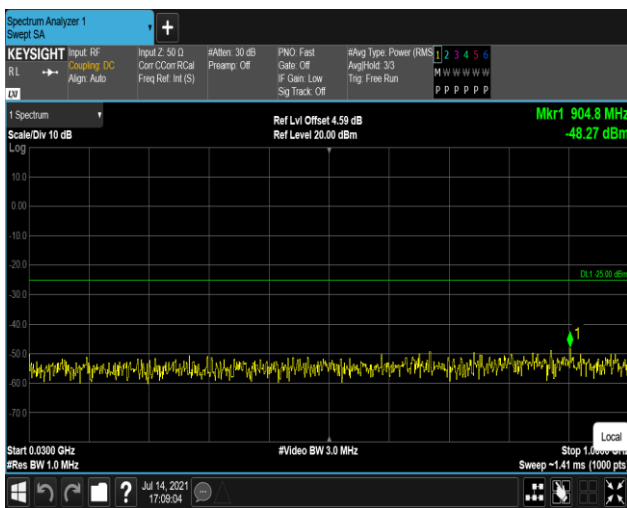

Band7-5MHz-16QAM-21425:30~1000MHz

Band7-5MHz-16QAM-21100:30~1000MHz