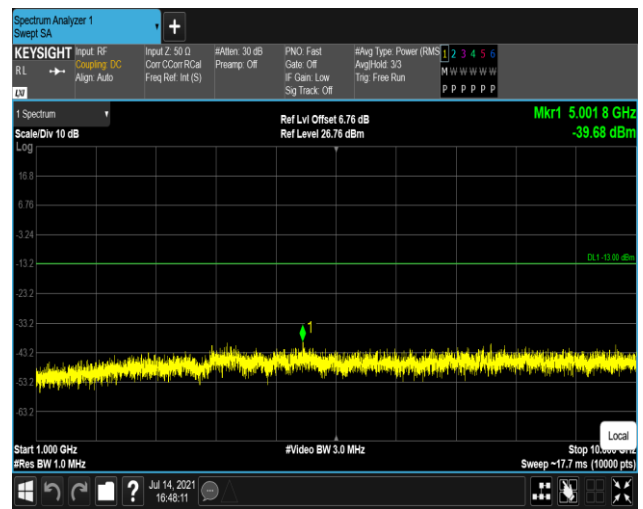

Band5-10MHz-16QAM-20525:1000~10000MHz

Band5-10MHz-16QAM-20450:1000~10000MHz