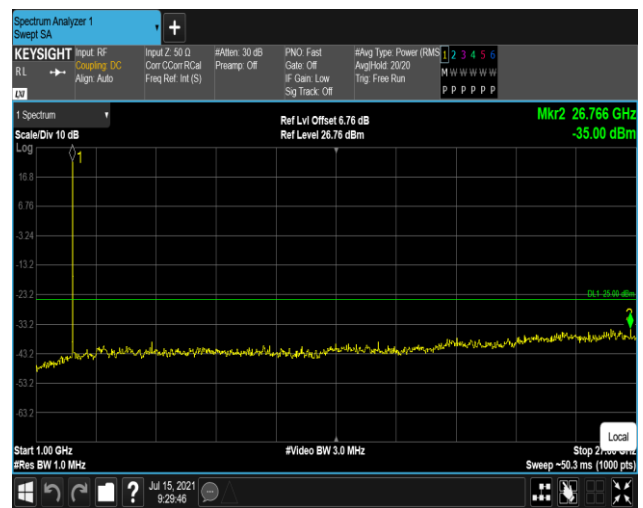

Band38-20MHz-16QAM-37850:30~1000MHz

Band38-20MHz-16QAM-37850:1000~27000MHz

Band38-20MHz-16QAM-38000:30~1000MHz

Band38-20MHz-16QAM-38000:1000~27000MHz

Band38-20MHz-16QAM-38150:30~1000MHz

Band38-20MHz-16QAM-38150:1000~27000MHz