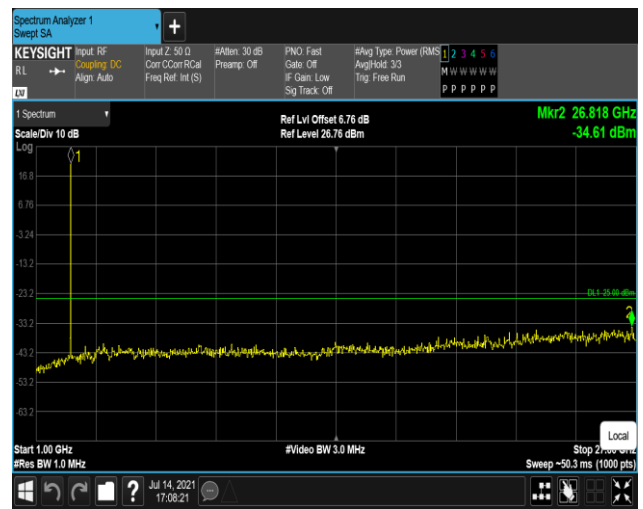

Band7-5MHz-16QAM-21100:1000~27000MHz

Band7-5MHz-16QAM-20775:1000~27000MHz