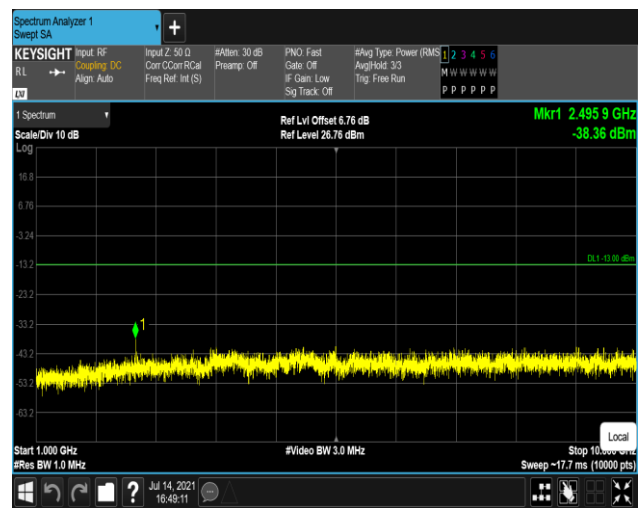

Band5-10MHz-16QAM-20450:30~1000MHz

Band5-10MHz-16QAM-20450:1000~10000MHz

Band5-10MHz-16QAM-20525:30~1000MHz

Band5-10MHz-16QAM-20525:1000~10000MHz

Band5-10MHz-16QAM-20600:30~1000MHz

Band5-10MHz-16QAM-20600:1000~10000MHz