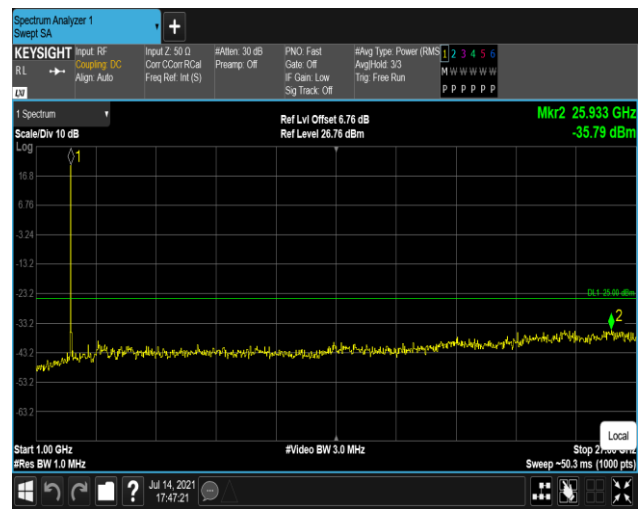

Band7-20MHz-QPSK-21100:1000~27000MHz

Band7-20MHz-QPSK-20850:1000~27000MHz