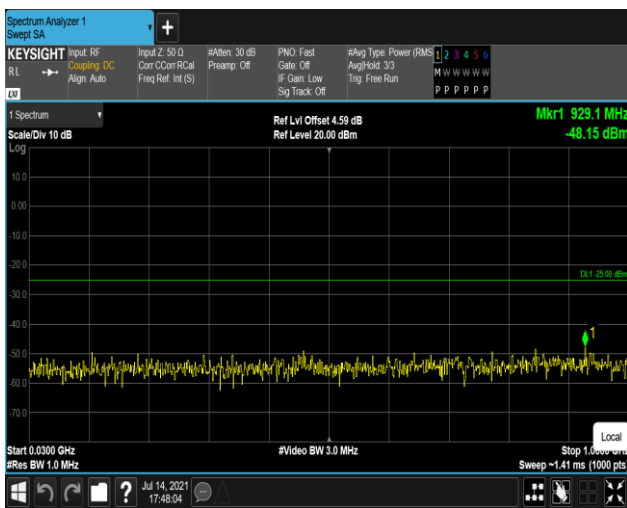

Band7-20MHz-QPSK-21350:30~1000MHz

Band7-20MHz-QPSK-21100:30~1000MHz