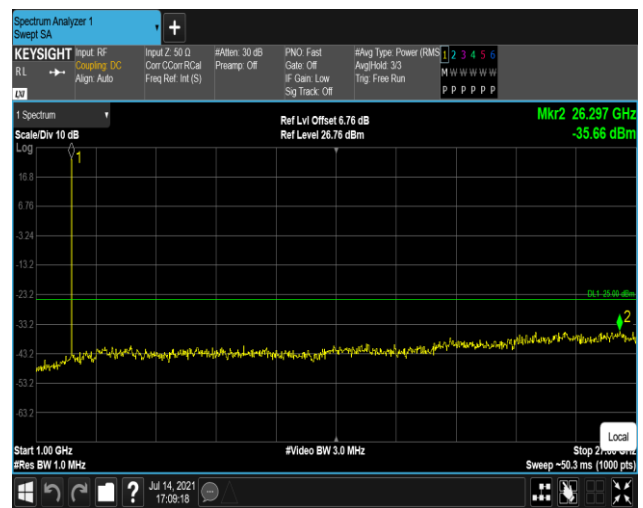

Band7-5MHz-16QAM-20775:30~1000MHz

Band7-5MHz-16QAM-20775:1000~27000MHz

Band7-5MHz-16QAM-21100:30~1000MHz

Band7-5MHz-16QAM-21100:1000~27000MHz

Band7-5MHz-16QAM-21425:30~1000MHz

Band7-5MHz-16QAM-21425:1000~27000MHz