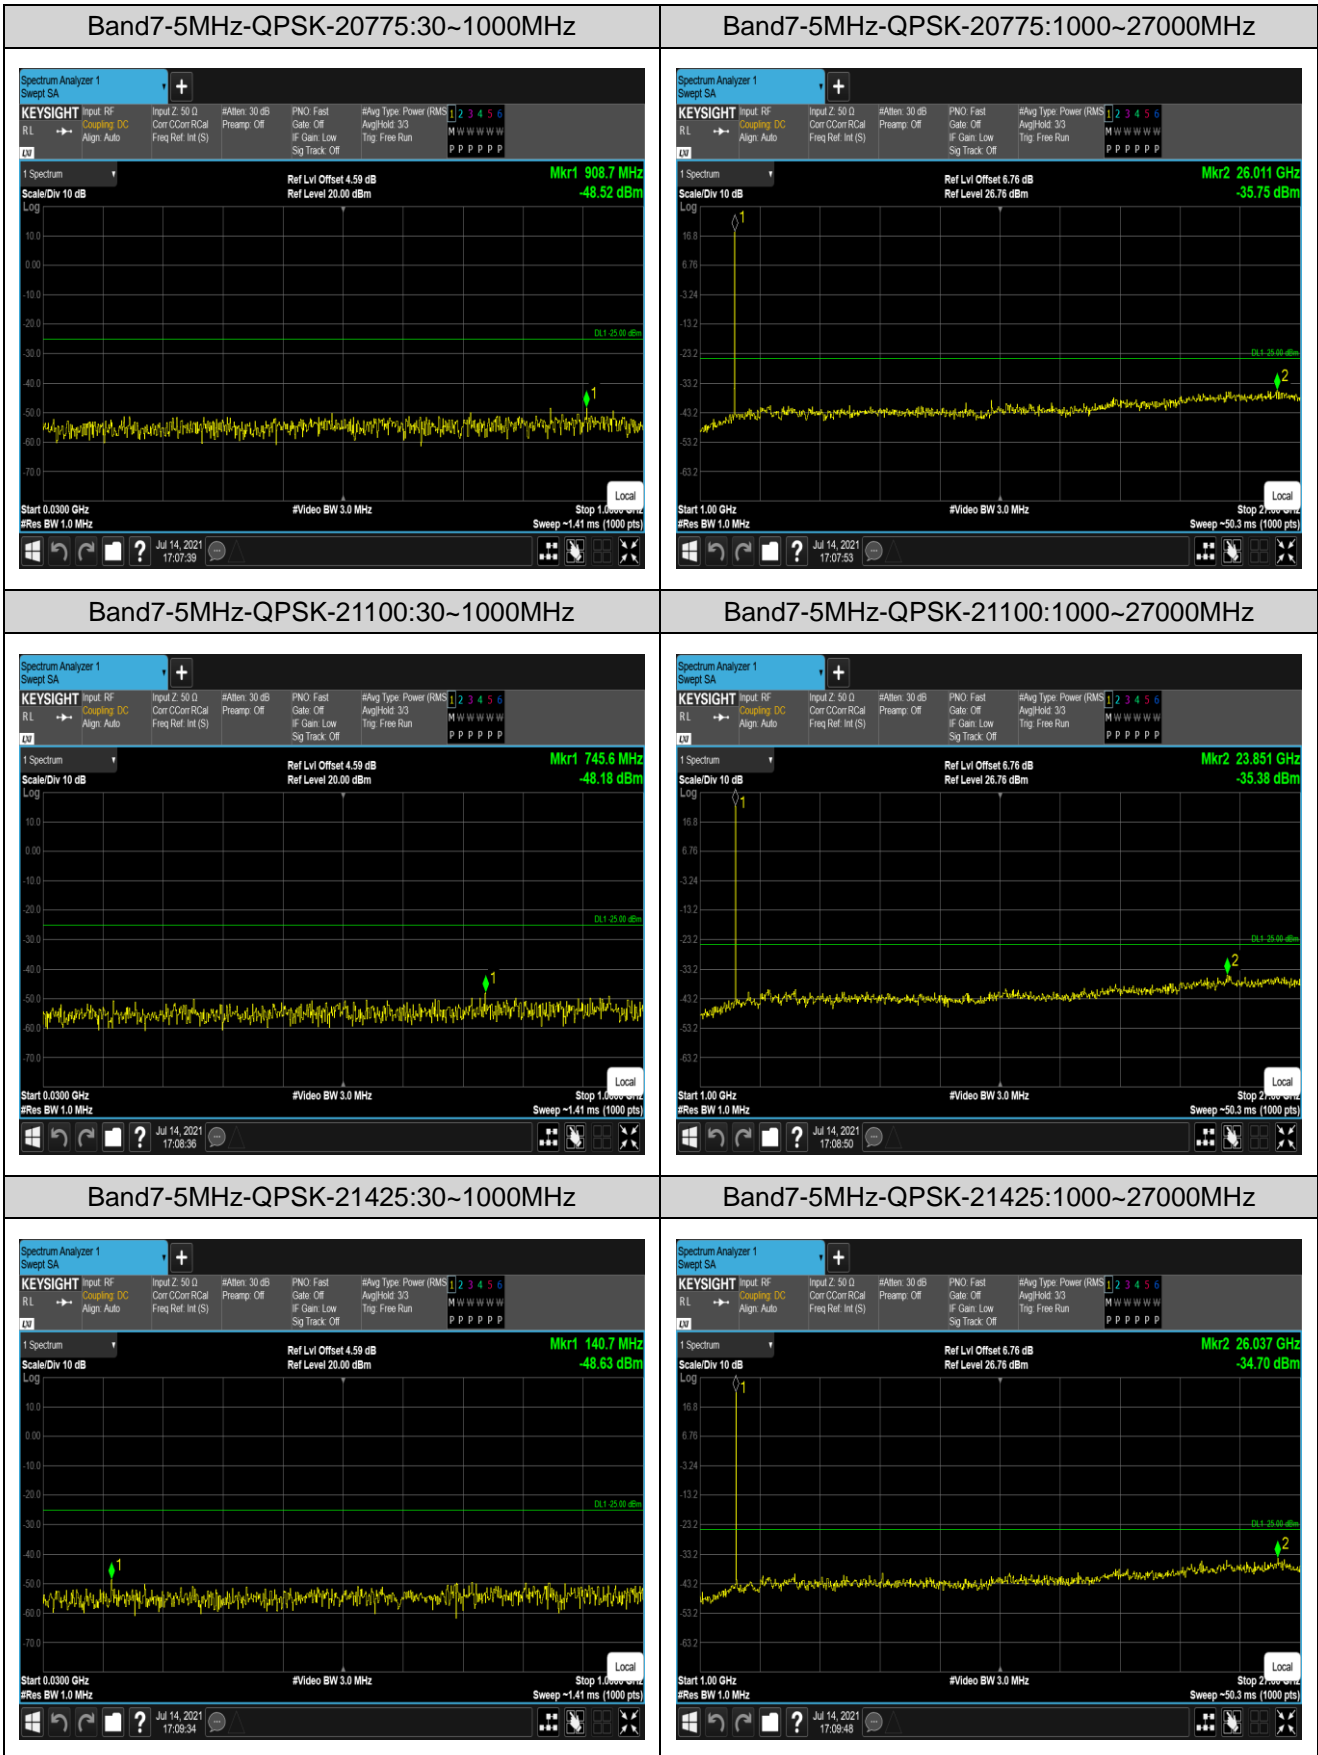

Band5-10MHz-QPSK-20450:30~1000MHz

Band5-10MHz-QPSK-20450:1000~10000MHz

Band5-10MHz-QPSK-20525:30~1000MHz

Band5-10MHz-QPSK-20525:1000~10000MHz

Band5-10MHz-QPSK-20600:30~1000MHz

Band5-10MHz-QPSK-20600:1000~10000MHz

Band5-10MHz-16QAM-20450:30~1000MHz

Band5-10MHz-16QAM-20450:1000~10000MHz

Band5-10MHz-16QAM-20525:30~1000MHz

Band5-10MHz-16QAM-20525:1000~10000MHz

Band5-10MHz-16QAM-20600:30~1000MHz

Band5-10MHz-16QAM-20600:1000~10000MHz

Band7-5MHz-16QAM-20775:30~1000MHz

Band7-5MHz-16QAM-20775:1000~27000MHz

Band7-5MHz-16QAM-21100:30~1000MHz

Band7-5MHz-16QAM-21100:1000~27000MHz

Band7-5MHz-16QAM-21425:30~1000MHz

Band7-5MHz-16QAM-21425:1000~27000MHz

Band7-20MHz-QPSK-20850:30~1000MHz

Band7-20MHz-QPSK-20850:1000~27000MHz

Band7-20MHz-QPSK-21100:30~1000MHz

Band7-20MHz-QPSK-21100:1000~27000MHz

Band7-20MHz-QPSK-21350:30~1000MHz

Band7-20MHz-QPSK-21350:1000~27000MHz