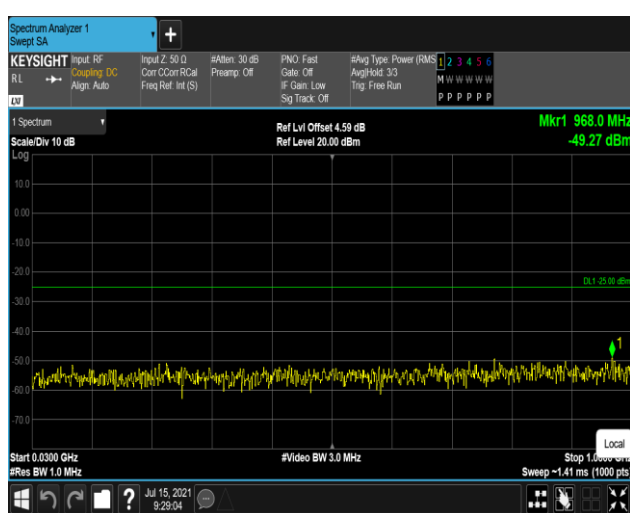

Band38-20MHz-QPSK-38150:30~1000MHz

Band38-20MHz-QPSK-38000:30~1000MHz