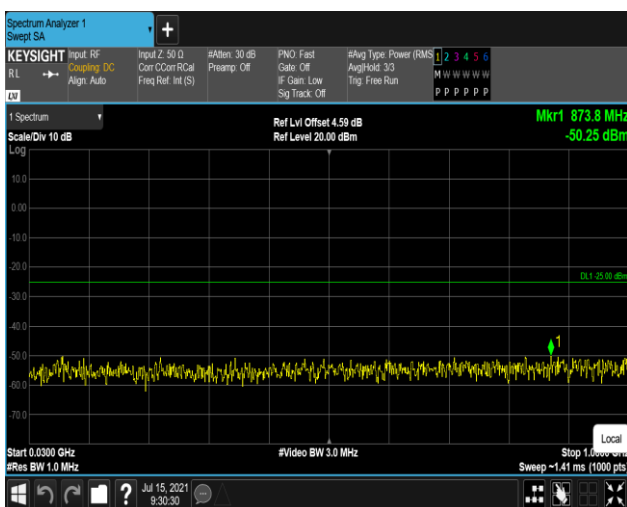

Band38-20MHz-16QAM-37850:30~1000MHz

Band38-20MHz-16QAM-37850:1000~27000MHz

Band38-20MHz-16QAM-38000:30~1000MHz

Band38-20MHz-16QAM-38000:1000~27000MHz

Band38-20MHz-16QAM-38150:30~1000MHz

Band38-20MHz-16QAM-38150:1000~27000MHz