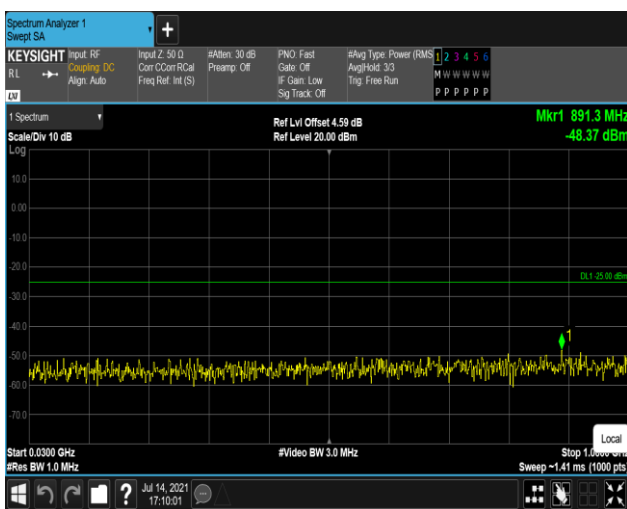

Band7-5MHz-16QAM-20775:30~1000MHz

Band7-5MHz-16QAM-20775:1000~27000MHz

Band7-5MHz-16QAM-21100:30~1000MHz

Band7-5MHz-16QAM-21100:1000~27000MHz

Band7-5MHz-16QAM-21425:30~1000MHz

Band7-5MHz-16QAM-21425:1000~27000MHz