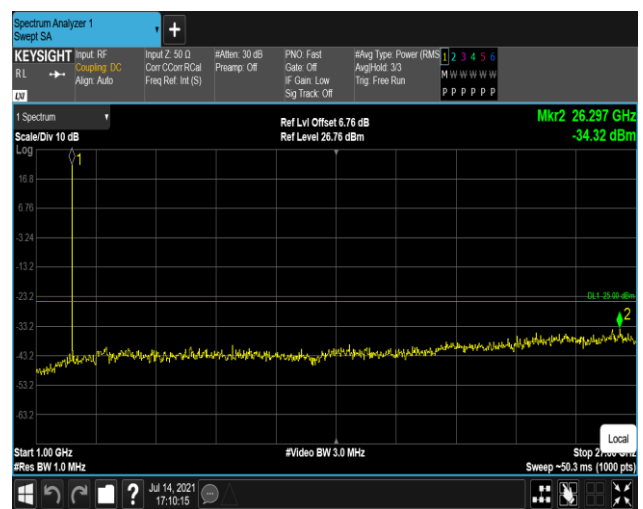

Band7-5MHz-16QAM-20775:30~1000MHz

Band7-5MHz-16QAM-20775:1000~27000MHz

Band7-5MHz-16QAM-21100:30~1000MHz

Band7-5MHz-16QAM-21100:1000~27000MHz

Band7-5MHz-16QAM-21425:30~1000MHz

Band7-5MHz-16QAM-21425:1000~27000MHz