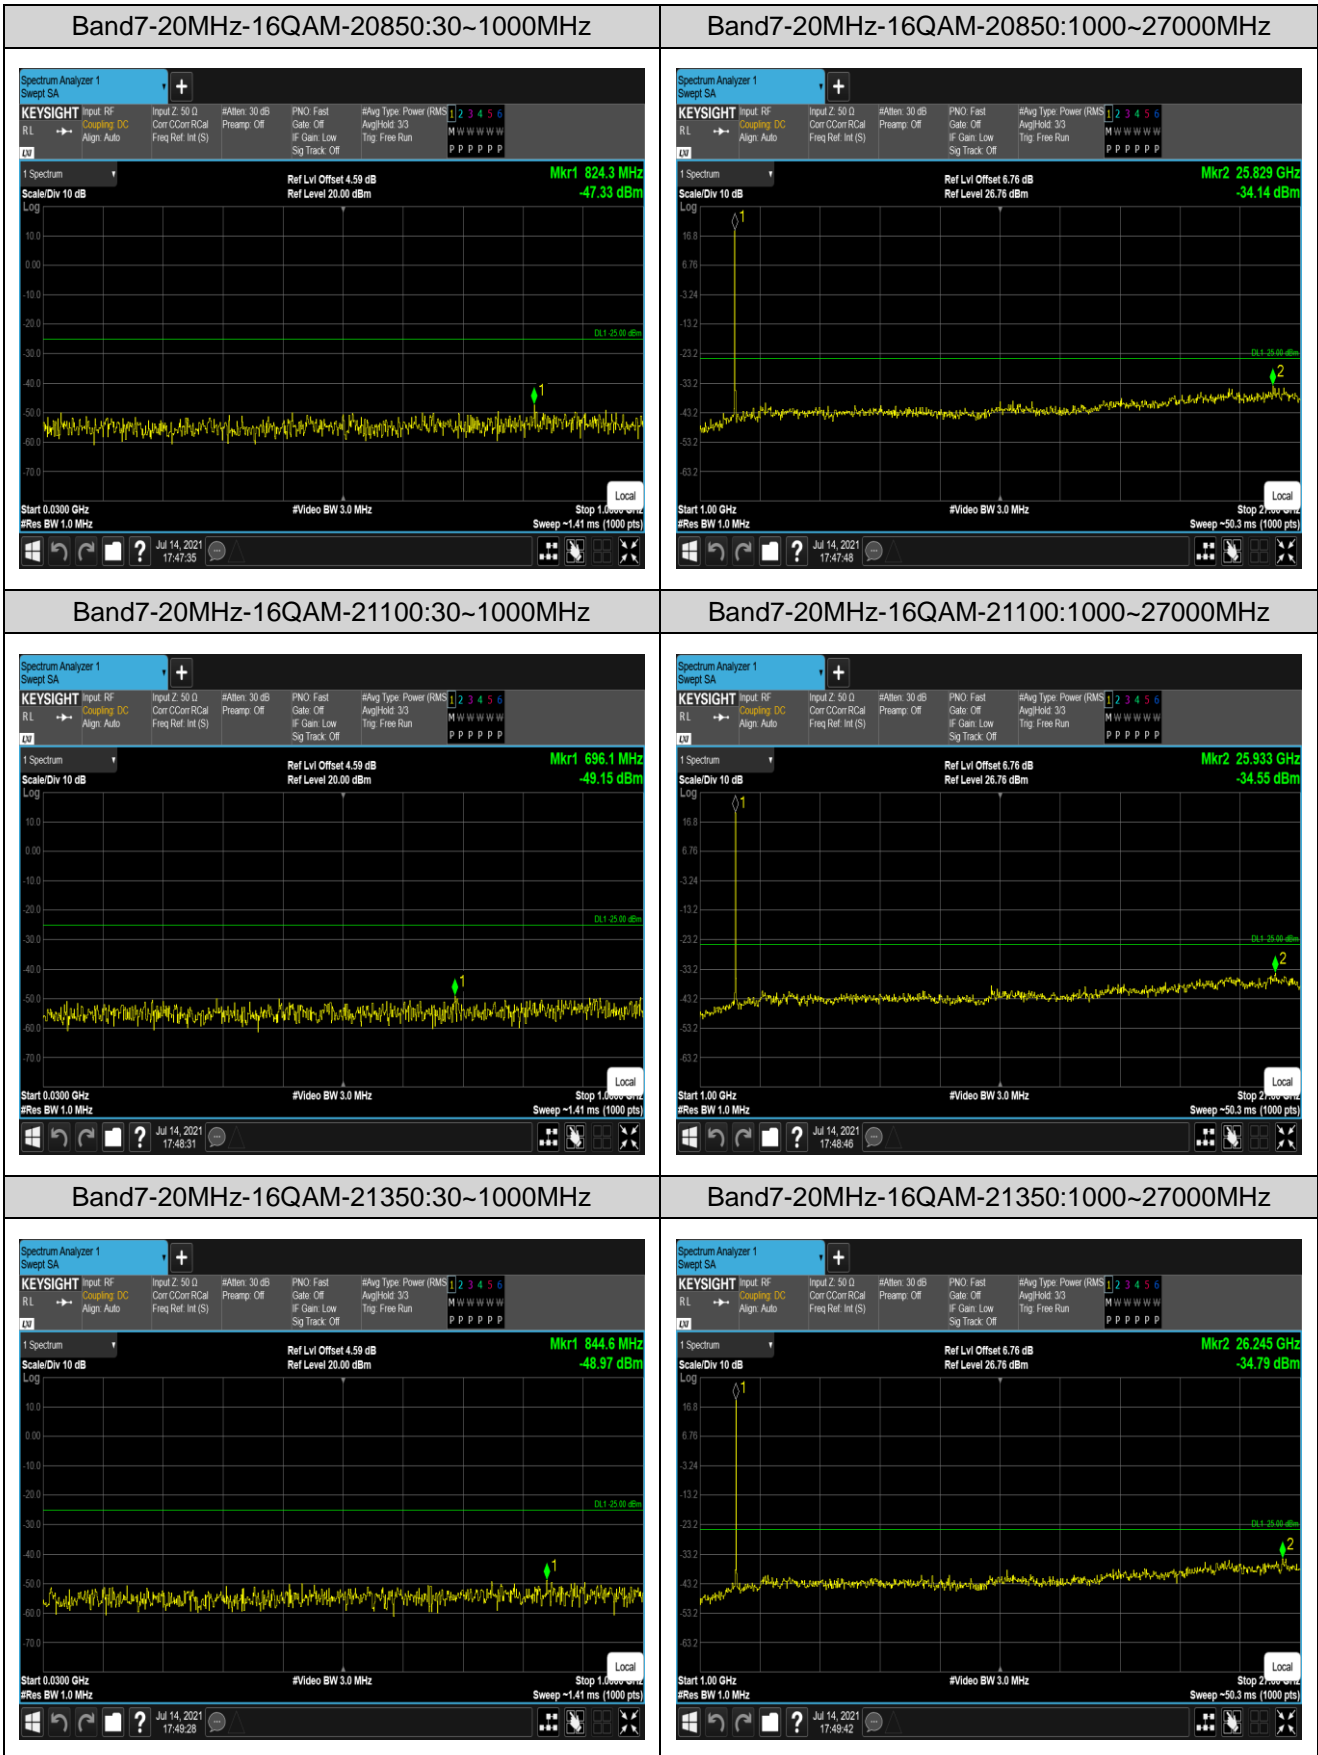

Band5-10MHz-QPSK-20450:30~1000MHz

Band5-10MHz-QPSK-20450:1000~10000MHz

Band5-10MHz-QPSK-20525:30~1000MHz

Band5-10MHz-QPSK-20525:1000~10000MHz

Band5-10MHz-QPSK-20600:30~1000MHz

Band5-10MHz-QPSK-20600:1000~10000MHz

Band7-5MHz-16QAM-20775:30~1000MHz

Band7-5MHz-16QAM-20775:1000~27000MHz

Band7-5MHz-16QAM-21100:30~1000MHz

Band7-5MHz-16QAM-21100:1000~27000MHz

Band7-5MHz-16QAM-21425:30~1000MHz

Band7-5MHz-16QAM-21425:1000~27000MHz

Band7-20MHz-QPSK-20850:30~1000MHz

Band7-20MHz-QPSK-20850:1000~27000MHz

Band7-20MHz-QPSK-21100:30~1000MHz

Band7-20MHz-QPSK-21100:1000~27000MHz

Band7-20MHz-QPSK-21350:30~1000MHz

Band7-20MHz-QPSK-21350:1000~27000MHz

Band38-5MHz-QPSK-37775:30~1000MHz

Band38-5MHz-QPSK-37775:1000~27000MHz

Band38-5MHz-QPSK-38000:30~1000MHz

Band38-5MHz-QPSK-38000:1000~27000MHz

Band38-5MHz-QPSK-38225:30~1000MHz

Band38-5MHz-QPSK-38225:1000~27000MHz