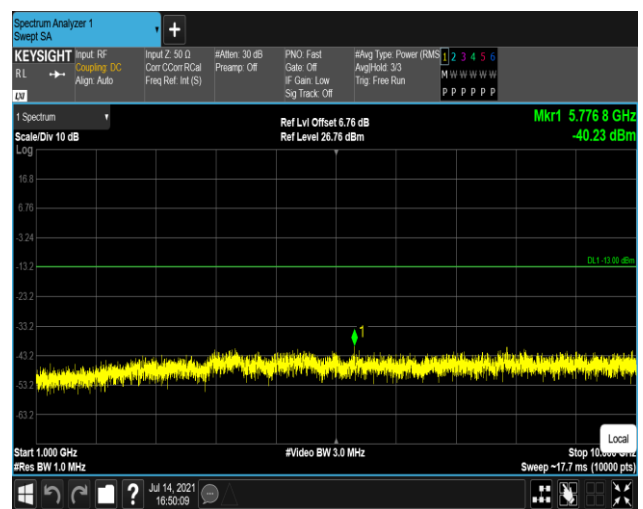

Band5-10MHz-16QAM-20450:30~1000MHz

Band5-10MHz-16QAM-20450:1000~10000MHz

Band5-10MHz-16QAM-20525:30~1000MHz

Band5-10MHz-16QAM-20525:1000~10000MHz

Band5-10MHz-16QAM-20600:30~1000MHz

Band5-10MHz-16QAM-20600:1000~10000MHz