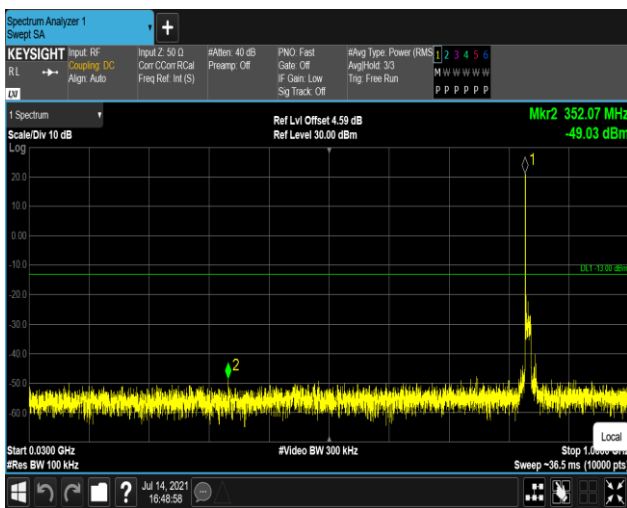

Band5-10MHz-16QAM-20600:30~1000MHz

Band5-10MHz-16QAM-20525:30~1000MHz