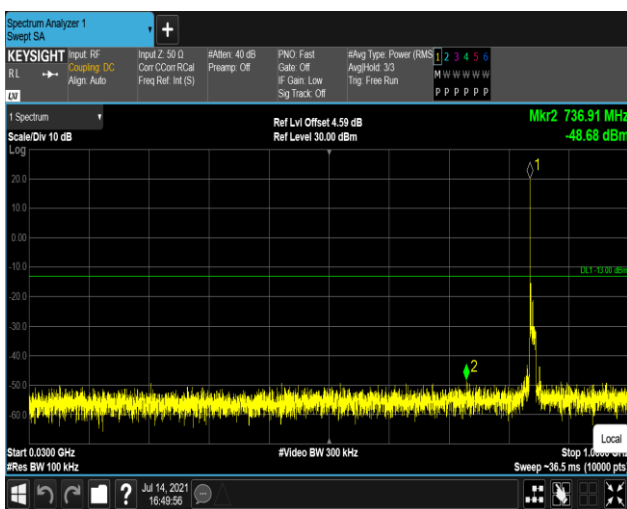

Band5-10MHz-16QAM-20450:30~1000MHz

Band5-10MHz-16QAM-20450:1000~10000MHz

Band5-10MHz-16QAM-20525:30~1000MHz

Band5-10MHz-16QAM-20525:1000~10000MHz

Band5-10MHz-16QAM-20600:30~1000MHz

Band5-10MHz-16QAM-20600:1000~10000MHz