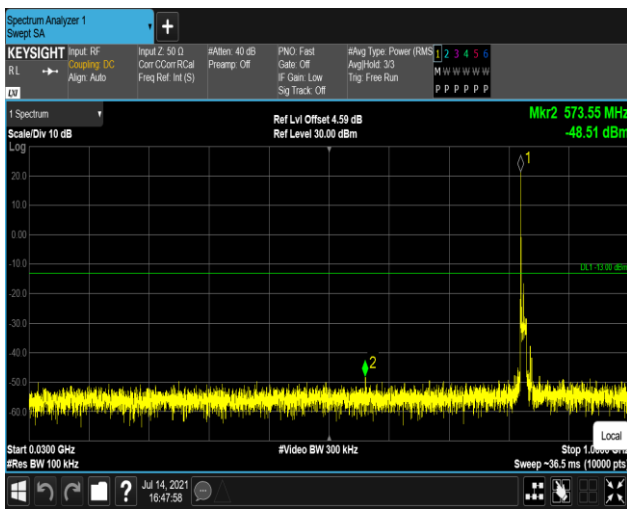

Band5-10MHz-16QAM-20525:30~1000MHz

Band5-10MHz-16QAM-20450:30~1000MHz