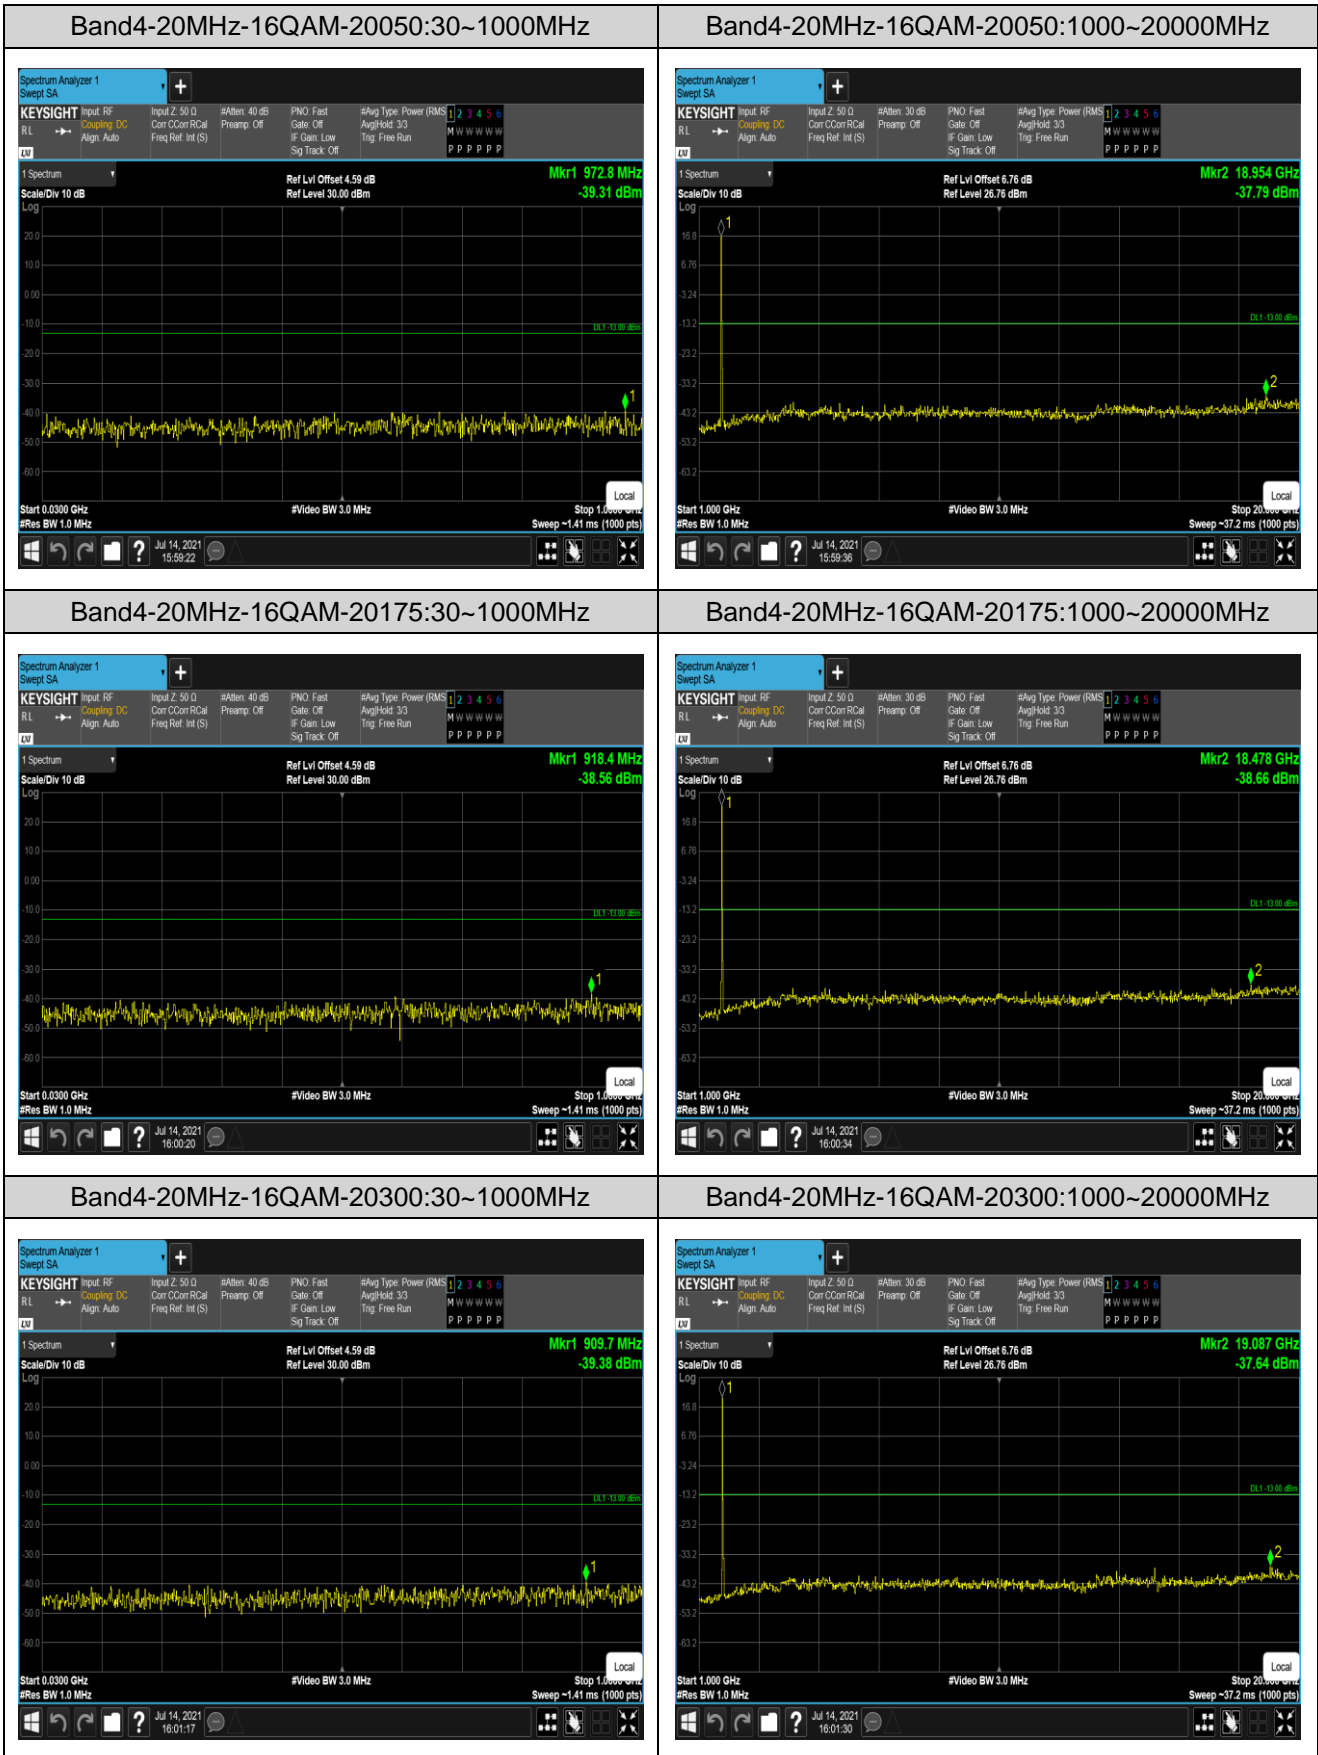

Remark: All bandwidth and all modulation had been tested, but only the worst case data displayed in this report.

Test Graphs

Band4-20MHz-QPSK-20050:30~1000MHz

Band4-20MHz-QPSK-20050:1000~20000MHz

Band4-20MHz-QPSK-20175:30~1000MHz

Band4-20MHz-QPSK-20175:1000~20000MHz

Band4-20MHz-QPSK-20300:30~1000MHz

Band4-20MHz-QPSK-20300:1000~20000MHz

Band5-1.4MHz-QPSK-20407:30~1000MHz

Band5-1.4MHz-QPSK-20407:1000~10000MHz

Band5-1.4MHz-QPSK-20525:30~1000MHz

Band5-1.4MHz-QPSK-20525:1000~10000MHz

Band5-1.4MHz-QPSK-20643:30~1000MHz

Band5-1.4MHz-QPSK-20643:1000~10000MHz