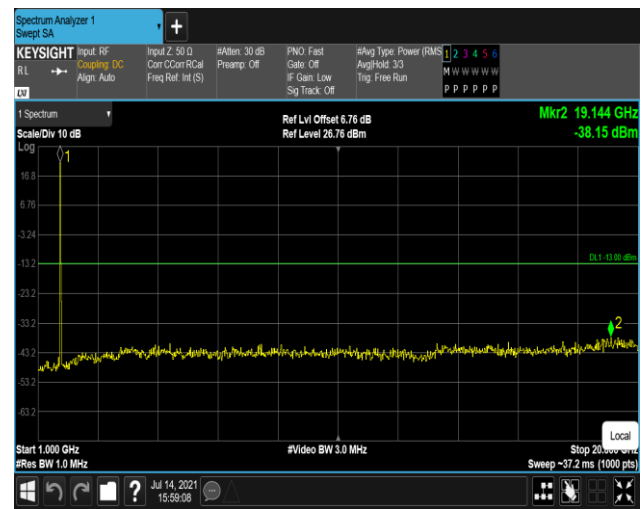

Remark: All bandwidth and all modulation had been tested, but only the worst case data displayed in this report.

Test Graphs

Band4-20MHz-QPSK-20050:30~1000MHz

Band4-20MHz-QPSK-20050:1000~20000MHz

Band4-20MHz-QPSK-20175:30~1000MHz