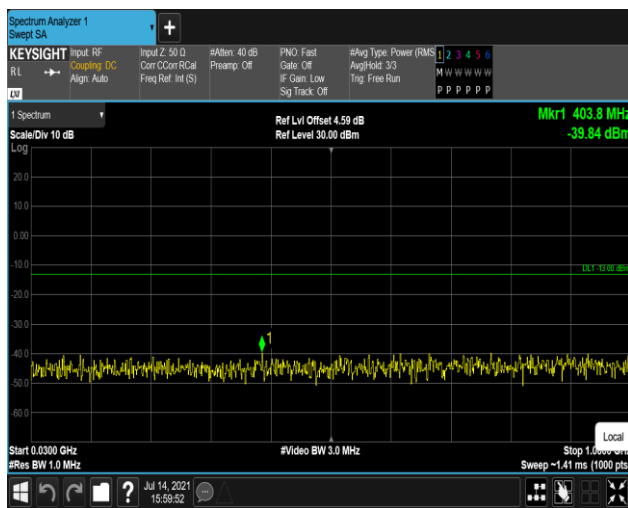

Remark: All bandwidth and all modulation had been tested, but only the worst case data displayed in this report.

Test Graphs

Band4-20MHz-QPSK-20050:30~1000MHz

Band4-20MHz-QPSK-20050:1000~20000MHz

Band4-20MHz-QPSK-20175:30~1000MHz