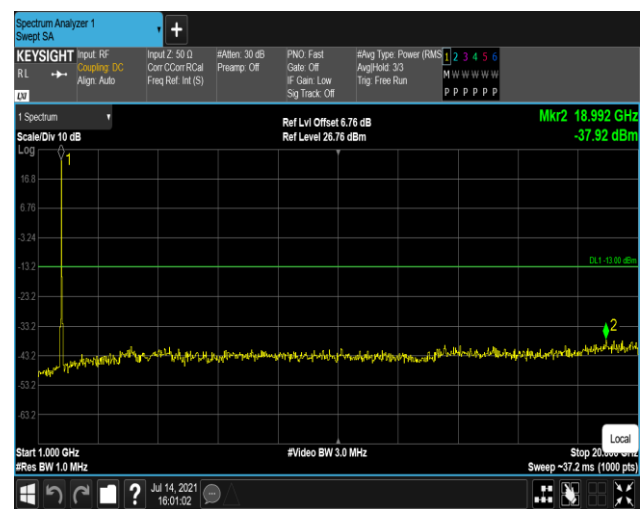

Band4-20MHz-QPSK-20300:1000~20000MHz