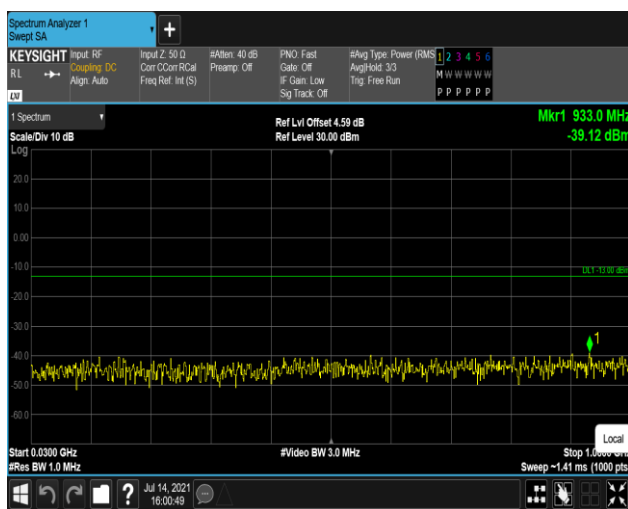

Band4-20MHz-QPSK-20300:30~1000MHz