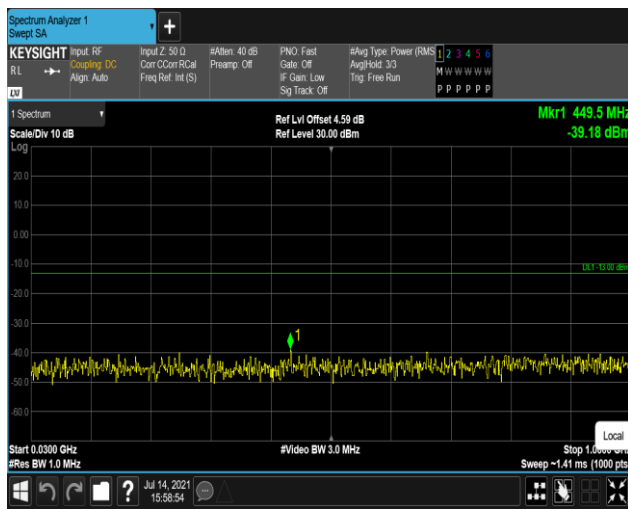

Remark: All bandwidth and all modulation had been tested, but only the worst case data displayed in this report.

Test Graphs

Band4-20MHz-QPSK-20050:30~1000MHz

Band4-20MHz-QPSK-20050:1000~20000MHz

Band4-20MHz-QPSK-20175:30~1000MHz