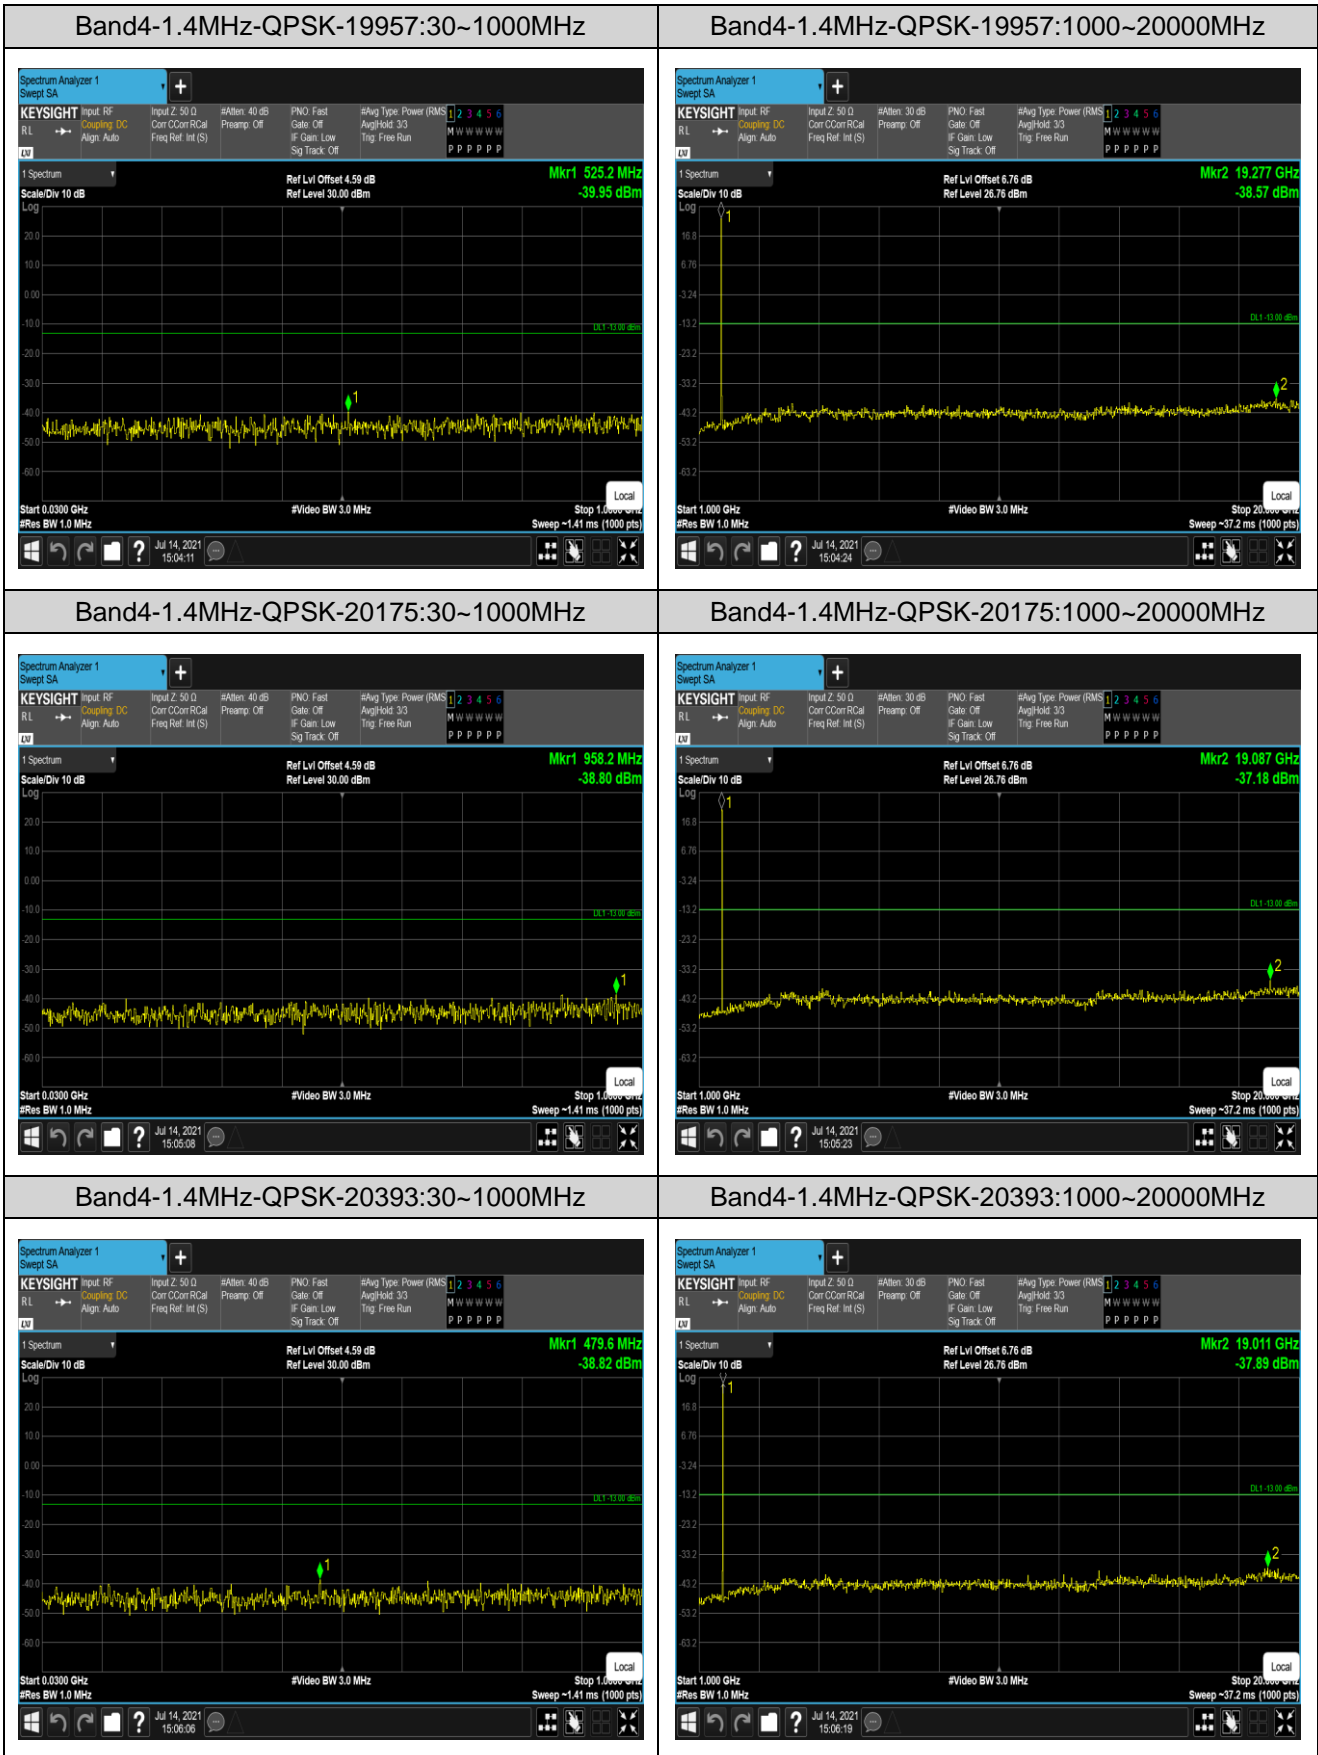

Remark: All bandwidth and all modulation had been tested, but only the worst case data displayed in this report.

Test Graphs

Band4-20MHz-QPSK-20050:30~1000MHz

Band4-20MHz-QPSK-20050:1000~20000MHz

Band4-20MHz-QPSK-20175:30~1000MHz

Band4-20MHz-QPSK-20175:1000~20000MHz

Band4-20MHz-QPSK-20300:30~1000MHz

Band4-20MHz-QPSK-20300:1000~20000MHz

Band5-1.4MHz-QPSK-20407:30~1000MHz

Band5-1.4MHz-QPSK-20407:1000~10000MHz

Band5-1.4MHz-QPSK-20525:30~1000MHz