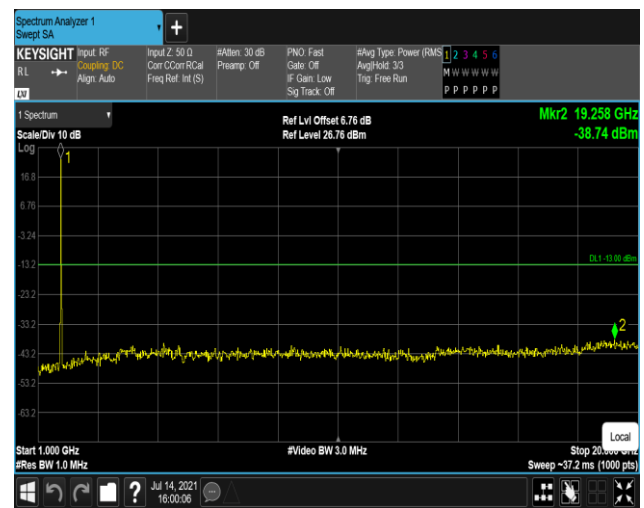

Band4-20MHz-QPSK-20300:1000~20000MHz

Band4-20MHz-QPSK-20175:1000~20000MHz