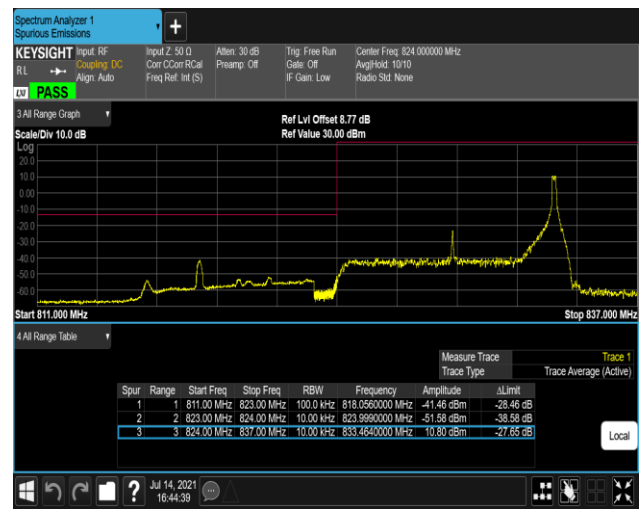

Band5-10MHz-16QAM-20450-1RB#0

Band5-10MHz-16QAM-20450-1RB#49

Band5-10MHz-16QAM-20450-50RB#0

Band5-10MHz-16QAM-20600-1RB#0

Band5-10MHz-16QAM-20600-1RB#49

Band5-10MHz-16QAM-20600-50RB#0

Band7-5MHz-16QAM-20775-1RB#0