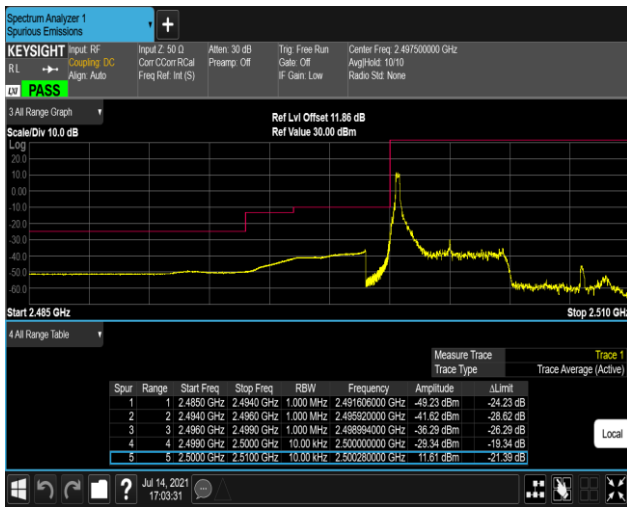

Band5-10MHz-16QAM-20450-1RB#0

Band5-10MHz-16QAM-20450-1RB#49

Band5-10MHz-16QAM-20450-50RB#0

Band5-10MHz-16QAM-20600-1RB#0

Band5-10MHz-16QAM-20600-1RB#49

Band5-10MHz-16QAM-20600-50RB#0

Band7-5MHz-16QAM-20775-1RB#0