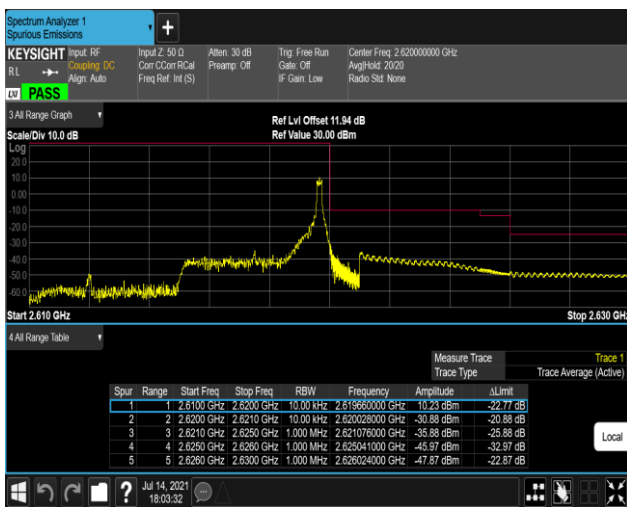

Band38-5MHz-16QAM-37775-1RB#0

Band38-5MHz-QPSK-38225-1RB#24