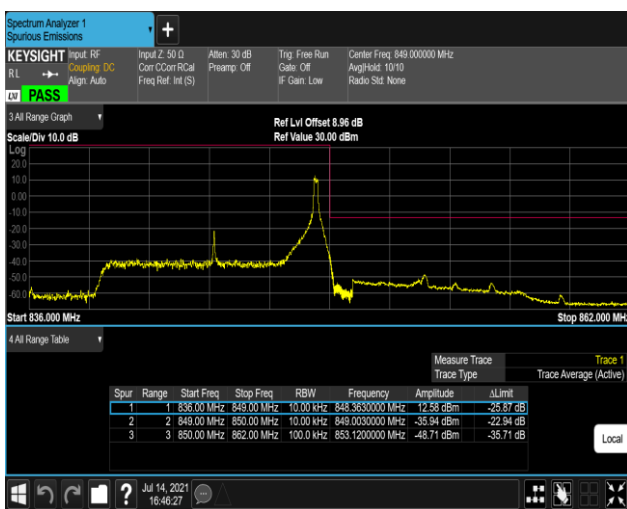

Band5-10MHz-16QAM-20450-1RB#0

Band5-10MHz-16QAM-20450-1RB#49

Band5-10MHz-16QAM-20450-50RB#0

Band5-10MHz-16QAM-20600-1RB#0

Band5-10MHz-16QAM-20600-1RB#49

Band5-10MHz-16QAM-20600-50RB#0

Band7-5MHz-16QAM-20775-1RB#0

Band7-5MHz-16QAM-20775-1RB#24

Band7-5MHz-16QAM-20775-25RB#0

Band7-5MHz-16QAM-21425-1RB#0

Band7-5MHz-16QAM-21425-1RB#24

Band7-5MHz-16QAM-21425-25RB#0

Band7-20MHz-QPSK-20850-1RB#0

Band7-20MHz-QPSK-20850-1RB#99