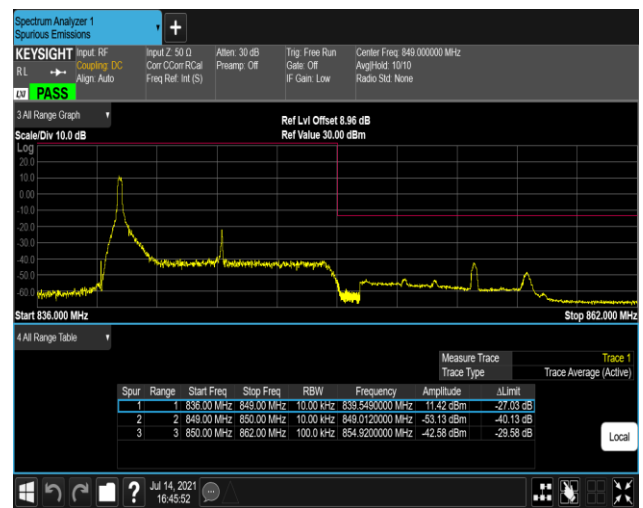

Band5-10MHz-16QAM-20450-1RB#0

Band5-10MHz-16QAM-20450-1RB#49

Band5-10MHz-16QAM-20450-50RB#0

Band5-10MHz-16QAM-20600-1RB#0

Band5-10MHz-16QAM-20600-1RB#49

Band5-10MHz-16QAM-20600-50RB#0

Band7-5MHz-16QAM-20775-1RB#0