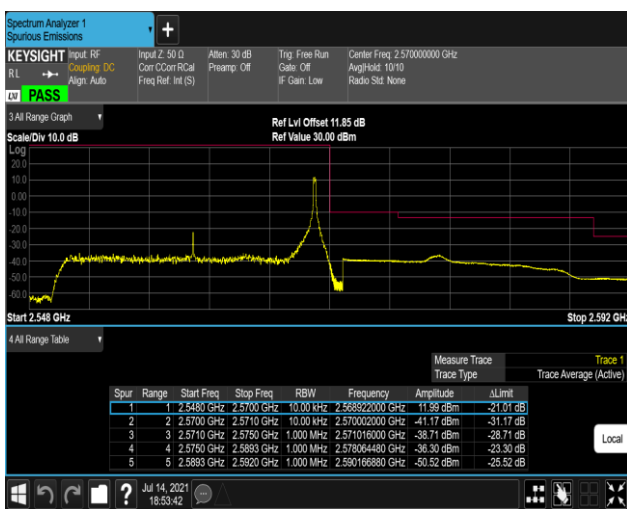

Band7-20MHz-QPSK-21350-1RB#99