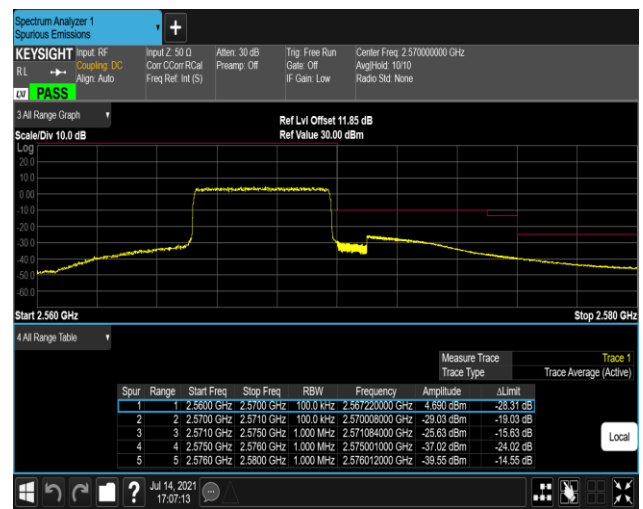

Band7-5MHz-16QAM-20775-1RB#24

Band7-5MHz-16QAM-20775-25RB#0

Band7-5MHz-16QAM-21425-1RB#0

Band7-5MHz-16QAM-21425-1RB#24

Band7-5MHz-16QAM-21425-25RB#0

Band7-20MHz-QPSK-20850-1RB#0

Band7-20MHz-QPSK-20850-1RB#99