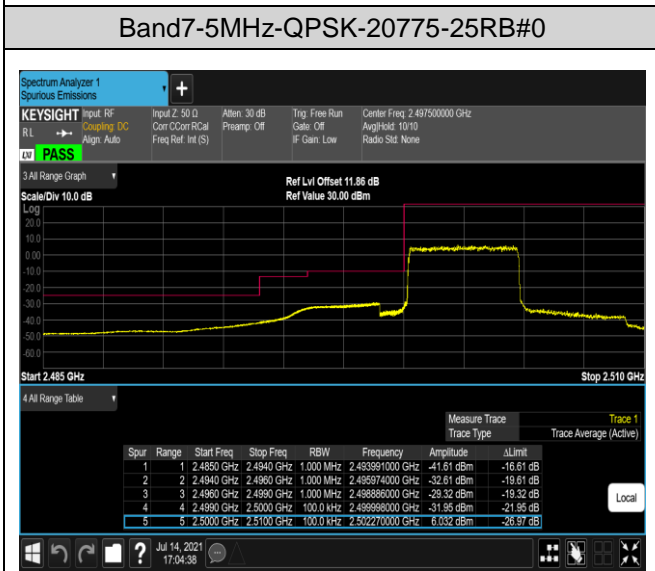

Band5-10MHz-16QAM-20450-1RB#0

Band5-10MHz-16QAM-20450-1RB#49

Band5-10MHz-16QAM-20450-50RB#0

Band5-10MHz-16QAM-20600-1RB#0

Band5-10MHz-16QAM-20600-1RB#49

Band5-10MHz-16QAM-20600-50RB#0

Band7-5MHz-16QAM-20775-1RB#0

Band7-5MHz-16QAM-20775-1RB#24

Band7-5MHz-16QAM-20775-25RB#0

Band7-5MHz-16QAM-21425-1RB#0

Band7-5MHz-16QAM-21425-1RB#24

Band7-5MHz-16QAM-21425-25RB#0

Band7-20MHz-QPSK-20850-1RB#0

Band7-20MHz-QPSK-20850-1RB#99