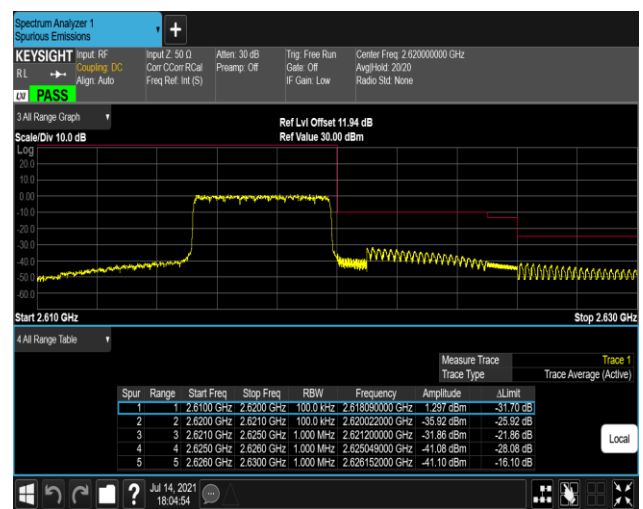

Band38-5MHz-16QAM-38225-25RB#0