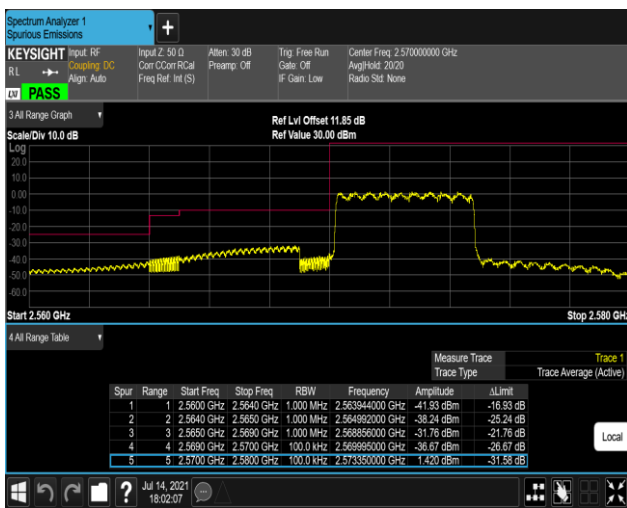

Band38-5MHz-QPSK-38225-1RB#0

Band38-5MHz-QPSK-38225-1RB#24

Band38-5MHz-QPSK-38225-25RB#0

Band38-5MHz-16QAM-37775-1RB#0

Band38-5MHz-16QAM-37775-1RB#24

Band38-5MHz-16QAM-37775-25RB#0

Band38-5MHz-16QAM-38225-1RB#0