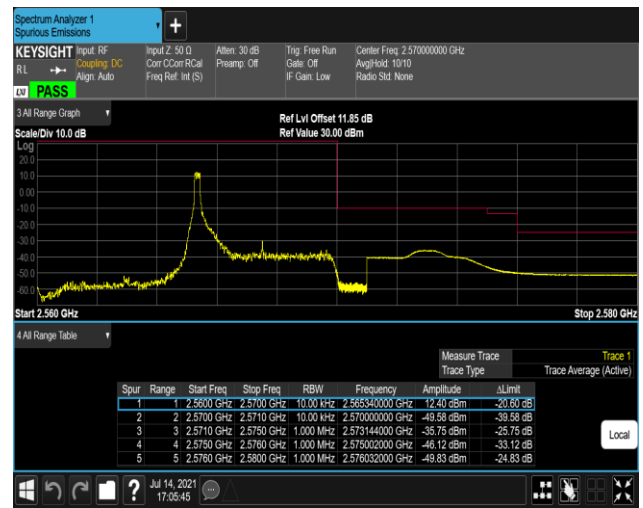

Band7-5MHz-16QAM-21425-25RB#0

Band7-5MHz-16QAM-21425-1RB#0