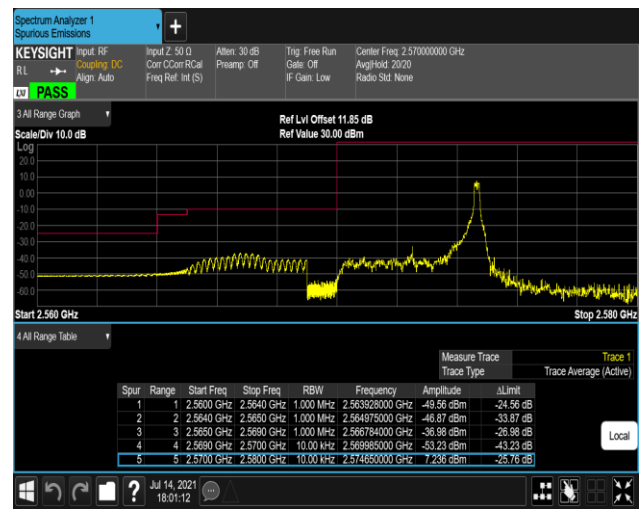

Band38-5MHz-QPSK-38225-1RB#0

Band38-5MHz-QPSK-38225-1RB#24

Band38-5MHz-QPSK-38225-25RB#0

Band38-5MHz-16QAM-37775-1RB#0

Band38-5MHz-16QAM-37775-1RB#24

Band38-5MHz-16QAM-37775-25RB#0

Band38-5MHz-16QAM-38225-1RB#0