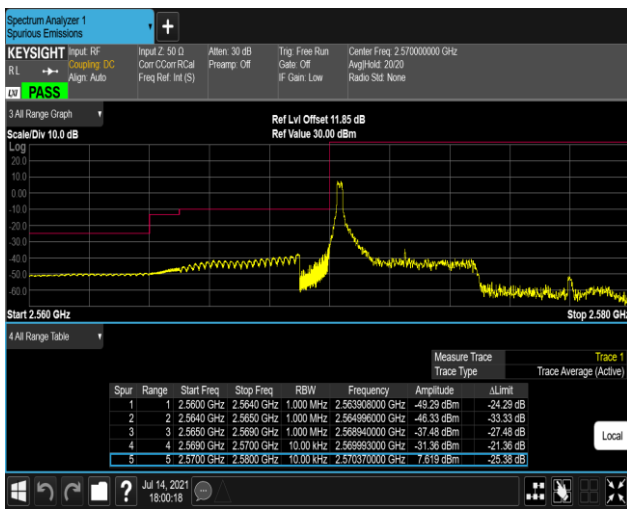

Band38-5MHz-QPSK-38225-1RB#0

Band38-5MHz-QPSK-38225-1RB#24

Band38-5MHz-QPSK-38225-25RB#0

Band38-5MHz-16QAM-37775-1RB#0

Band38-5MHz-16QAM-37775-1RB#24

Band38-5MHz-16QAM-37775-25RB#0

Band38-5MHz-16QAM-38225-1RB#0