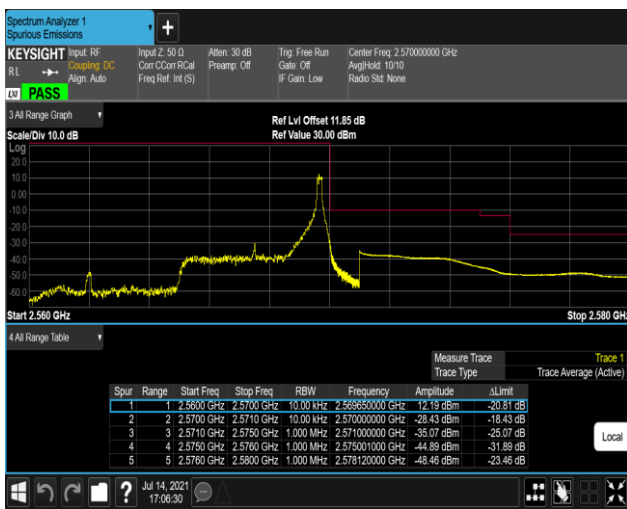

Band7-5MHz-16QAM-20775-1RB#24

Band7-5MHz-16QAM-20775-25RB#0

Band7-5MHz-16QAM-21425-1RB#0

Band7-5MHz-16QAM-21425-1RB#24

Band7-5MHz-16QAM-21425-25RB#0

Band7-20MHz-QPSK-20850-1RB#0

Band7-20MHz-QPSK-20850-1RB#99