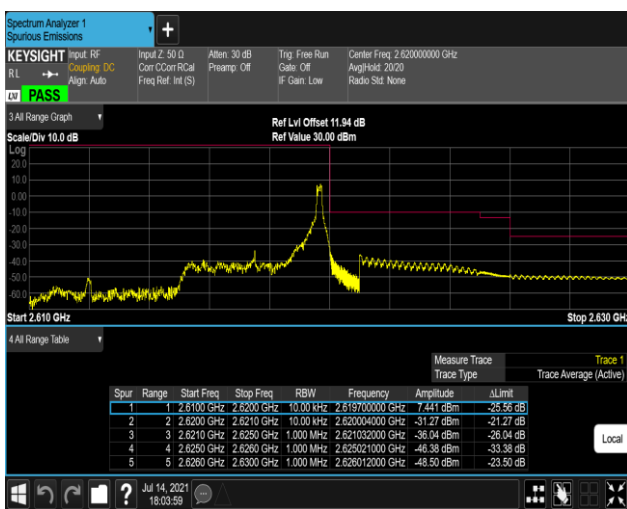

Band38-5MHz-16QAM-38225-1RB#24