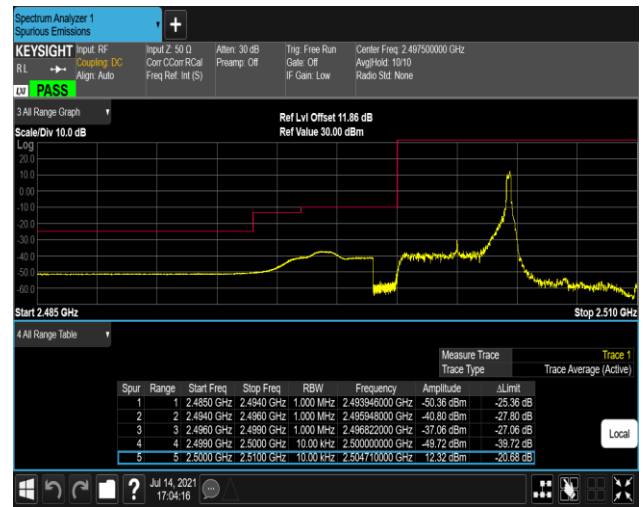

Band5-10MHz-16QAM-20450-1RB#0

Band5-10MHz-16QAM-20450-1RB#49

Band5-10MHz-16QAM-20450-50RB#0

Band5-10MHz-16QAM-20600-1RB#0

Band5-10MHz-16QAM-20600-1RB#49

Band5-10MHz-16QAM-20600-50RB#0

Band7-5MHz-16QAM-20775-1RB#0

Band7-5MHz-16QAM-20775-1RB#24

Band7-5MHz-16QAM-20775-25RB#0

Band7-5MHz-16QAM-21425-1RB#0

Band7-5MHz-16QAM-21425-1RB#24

Band7-5MHz-16QAM-21425-25RB#0

Band7-20MHz-QPSK-20850-1RB#0

Band7-20MHz-QPSK-20850-1RB#99