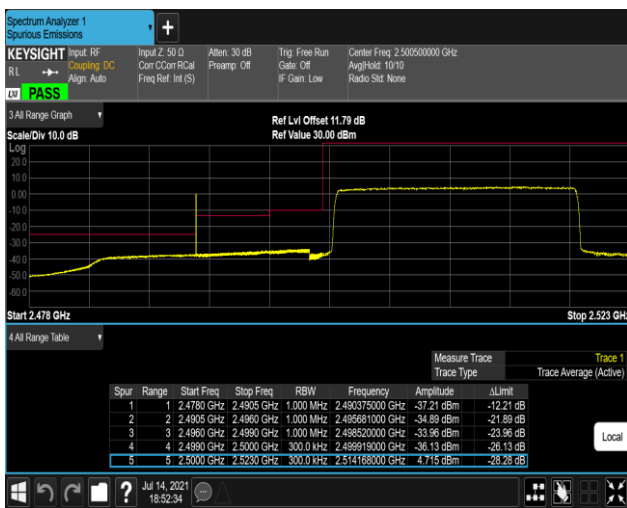

Band7-20MHz-QPSK-21350-1RB#99

Band7-20MHz-QPSK-20850-100RB#0