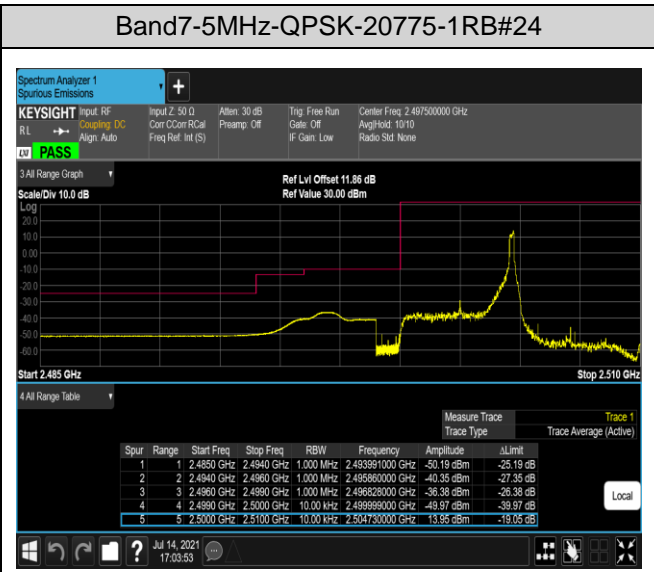

Band5-10MHz-16QAM-20450-1RB#0

Band5-10MHz-16QAM-20450-1RB#49

Band5-10MHz-16QAM-20450-50RB#0

Band5-10MHz-16QAM-20600-1RB#0

Band5-10MHz-16QAM-20600-1RB#49

Band5-10MHz-16QAM-20600-50RB#0

Band7-5MHz-16QAM-20775-1RB#0

Band7-5MHz-16QAM-20775-1RB#24

Band7-5MHz-16QAM-20775-25RB#0

Band7-5MHz-16QAM-21425-1RB#0

Band7-5MHz-16QAM-21425-1RB#24

Band7-5MHz-16QAM-21425-25RB#0

Band7-20MHz-QPSK-20850-1RB#0

Band7-20MHz-QPSK-20850-1RB#99