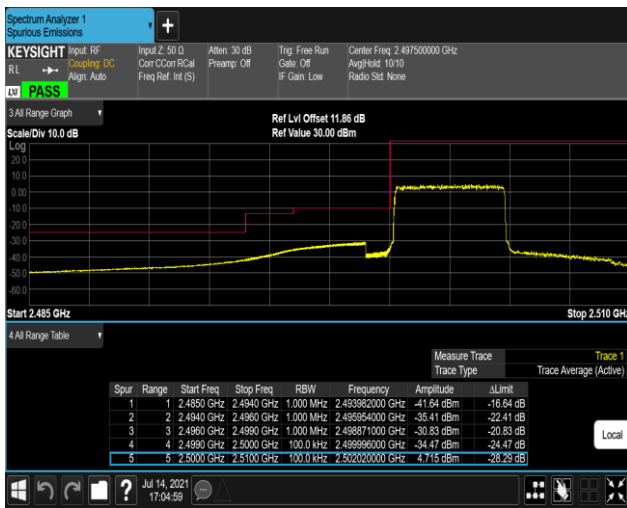

Band7-5MHz-16QAM-21425-1RB#24

Band7-5MHz-16QAM-20775-25RB#0