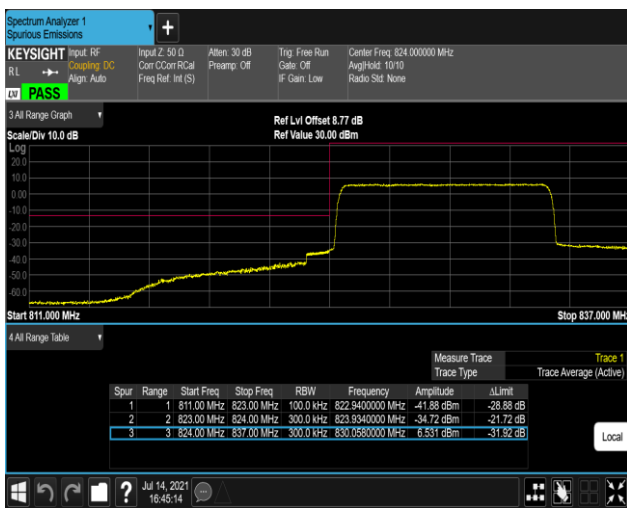

Band5-10MHz-16QAM-20450-1RB#0

Band5-10MHz-16QAM-20450-1RB#49

Band5-10MHz-16QAM-20450-50RB#0

Band5-10MHz-16QAM-20600-1RB#0

Band5-10MHz-16QAM-20600-1RB#49

Band5-10MHz-16QAM-20600-50RB#0

Band7-5MHz-16QAM-20775-1RB#0

Band7-5MHz-16QAM-20775-1RB#24

Band7-5MHz-16QAM-20775-25RB#0

Band7-5MHz-16QAM-21425-1RB#0

Band7-5MHz-16QAM-21425-1RB#24

Band7-5MHz-16QAM-21425-25RB#0

Band7-20MHz-QPSK-20850-1RB#0

Band7-20MHz-QPSK-20850-1RB#99