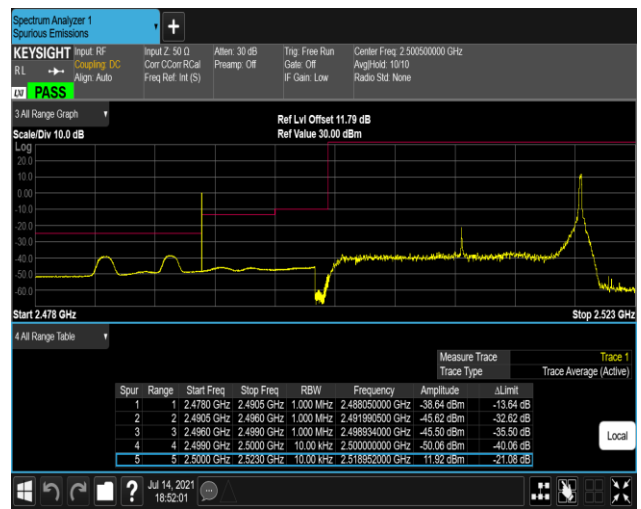

Band7-5MHz-16QAM-20775-1RB#24

Band7-5MHz-16QAM-20775-25RB#0

Band7-5MHz-16QAM-21425-1RB#0

Band7-5MHz-16QAM-21425-1RB#24

Band7-5MHz-16QAM-21425-25RB#0

Band7-20MHz-QPSK-20850-1RB#0

Band7-20MHz-QPSK-20850-1RB#99