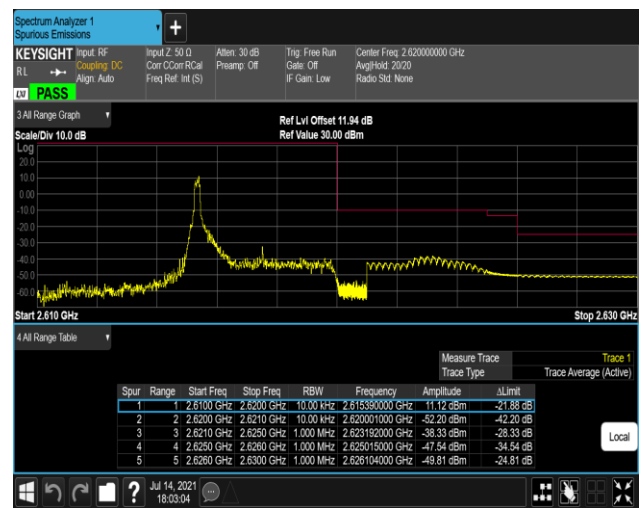

Band38-5MHz-QPSK-38225-1RB#0

Band38-5MHz-QPSK-38225-1RB#24

Band38-5MHz-QPSK-38225-25RB#0

Band38-5MHz-16QAM-37775-1RB#0

Band38-5MHz-16QAM-37775-1RB#24

Band38-5MHz-16QAM-37775-25RB#0

Band38-5MHz-16QAM-38225-1RB#0