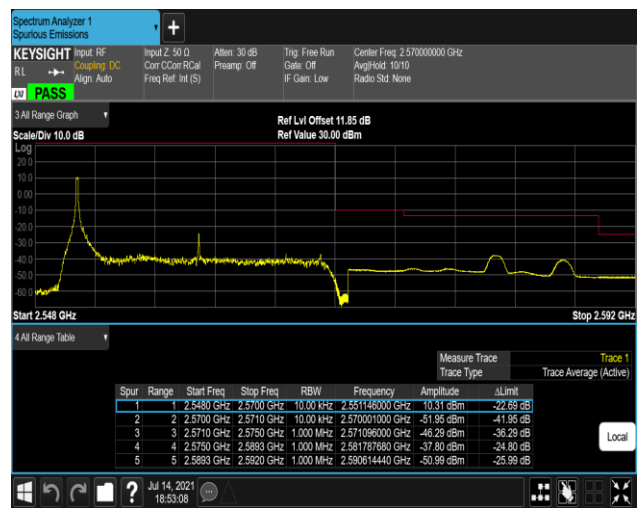

Band7-20MHz-QPSK-21350-100RB#0

Band7-20MHz-QPSK-21350-1RB#0