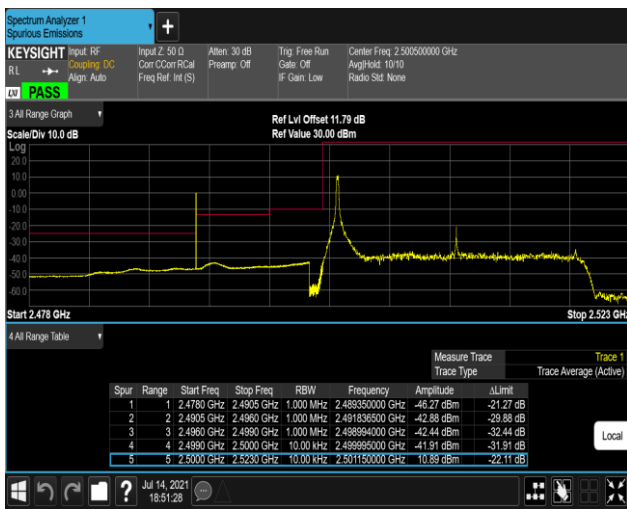

Band7-5MHz-16QAM-20775-1RB#24

Band7-5MHz-16QAM-20775-25RB#0

Band7-5MHz-16QAM-21425-1RB#0

Band7-5MHz-16QAM-21425-1RB#24

Band7-5MHz-16QAM-21425-25RB#0

Band7-20MHz-QPSK-20850-1RB#0

Band7-20MHz-QPSK-20850-1RB#99