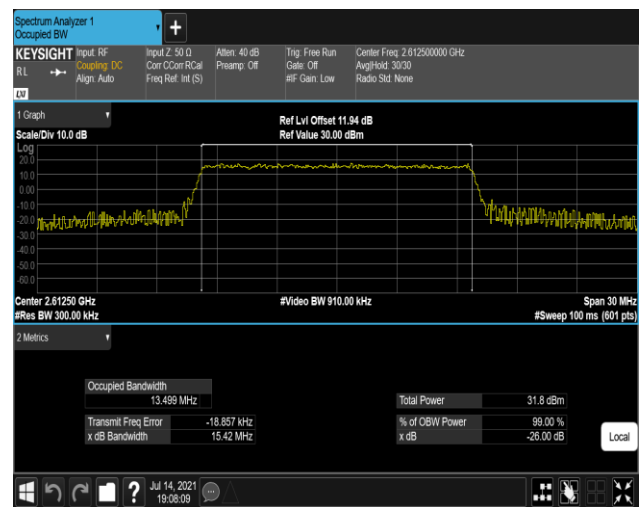

Band38-15MHz-QPSK-38175-75RB#0

Band38-15MHz-16QAM-37825-75RB#0

Band38-15MHz-16QAM-38000-75RB#0

Band38-15MHz-16QAM-38175-75RB#0

Band38-20MHz-QPSK-37850-100RB#0

Band38-20MHz-QPSK-38000-100RB#0

Band38-20MHz-QPSK-38150-100RB#0