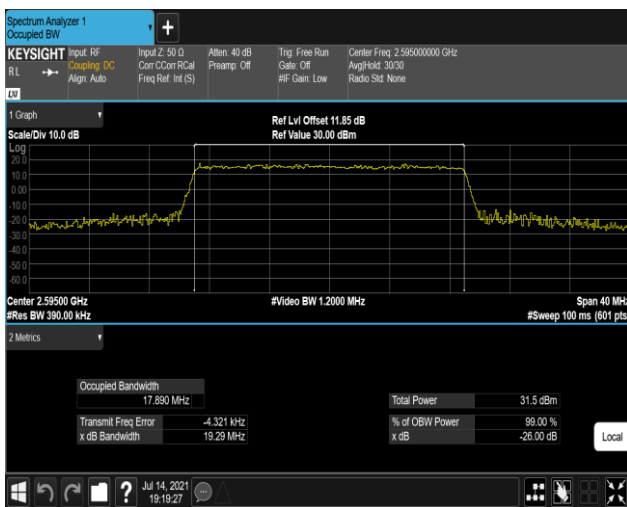

Band41-5MHz-QPSK-40065-25RB#0

Band38-20MHz-16QAM-38000-100RB#0