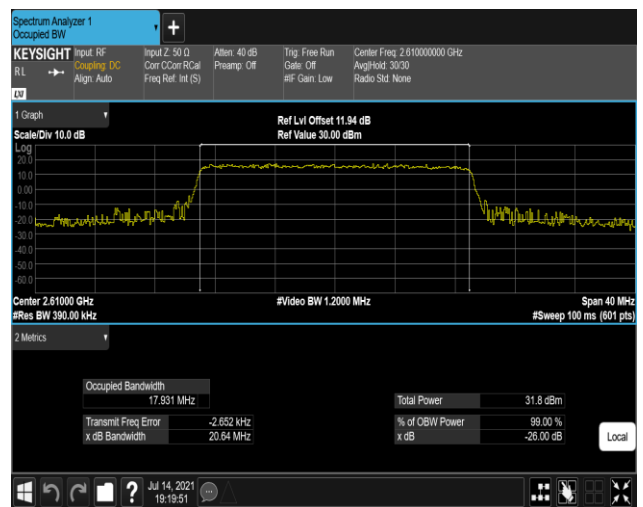

Band41-5MHz-QPSK-40640-25RB#0

Band38-20MHz-16QAM-38150-100RB#0