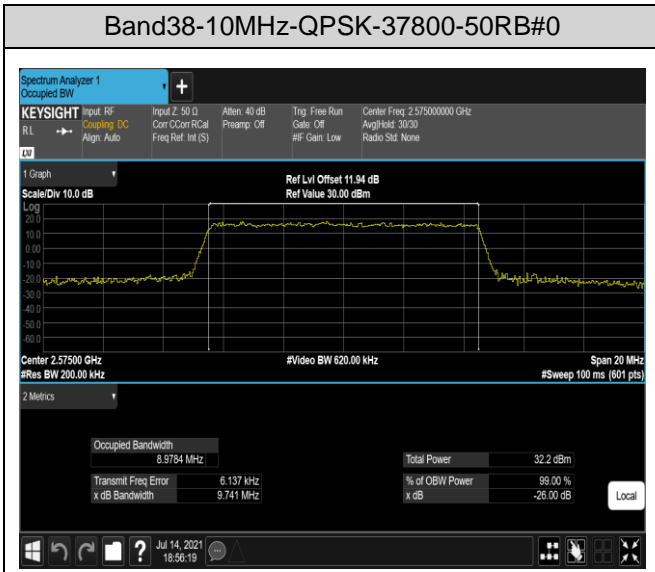

Band38-5MHz-QPSK-38000-25RB#0

Band38-5MHz-QPSK-38225-25RB#0

Band38-5MHz-16QAM-37775-25RB#0

Band38-5MHz-16QAM-38000-25RB#0

Band38-5MHz-16QAM-38225-25RB#0

Band38-15MHz-QPSK-37825-75RB#0

Band38-15MHz-QPSK-38000-75RB#0