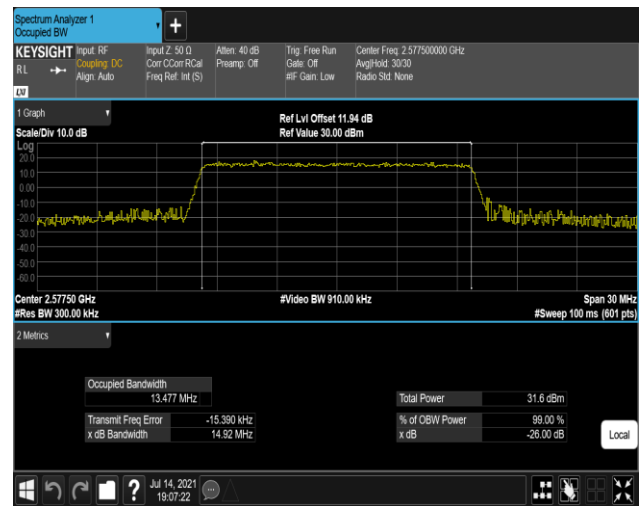

Band38-15MHz-16QAM-38175-75RB#0

Band38-15MHz-16QAM-37825-75RB#0