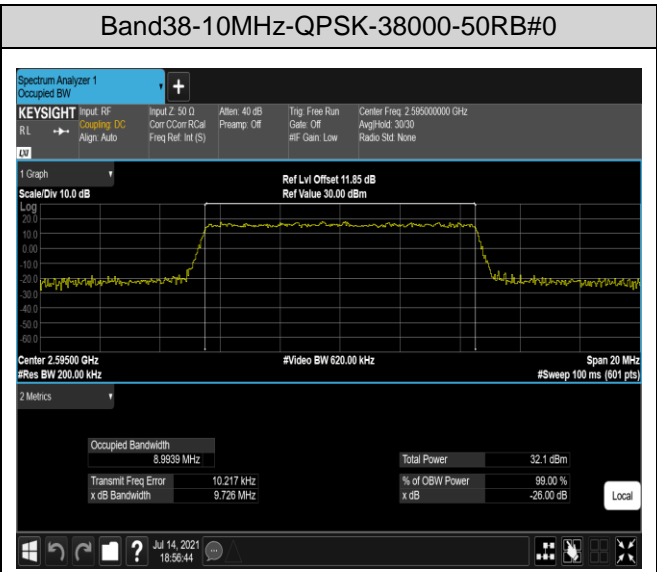

Band38-5MHz-QPSK-38000-25RB#0

Band38-5MHz-QPSK-38225-25RB#0

Band38-5MHz-16QAM-37775-25RB#0

Band38-5MHz-16QAM-38000-25RB#0

Band38-5MHz-16QAM-38225-25RB#0

Band38-15MHz-QPSK-37825-75RB#0

Band38-15MHz-QPSK-38000-75RB#0