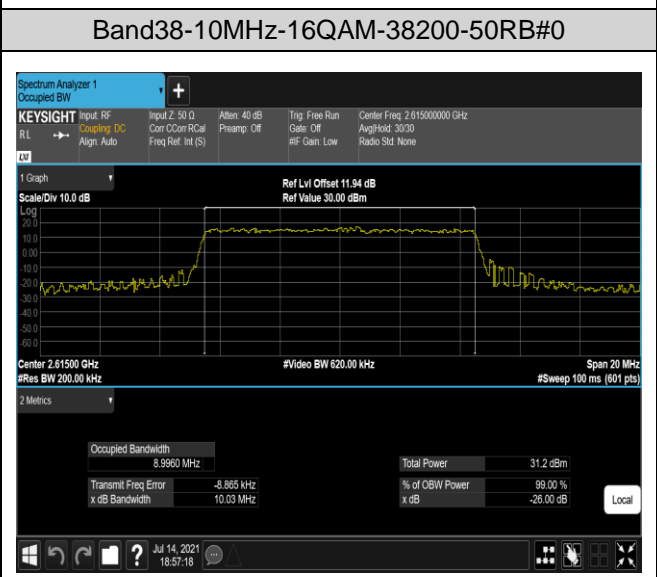

Band38-5MHz-QPSK-38000-25RB#0

Band38-5MHz-QPSK-38225-25RB#0

Band38-5MHz-16QAM-37775-25RB#0

Band38-5MHz-16QAM-38000-25RB#0

Band38-5MHz-16QAM-38225-25RB#0

Band38-15MHz-QPSK-37825-75RB#0

Band38-15MHz-QPSK-38000-75RB#0