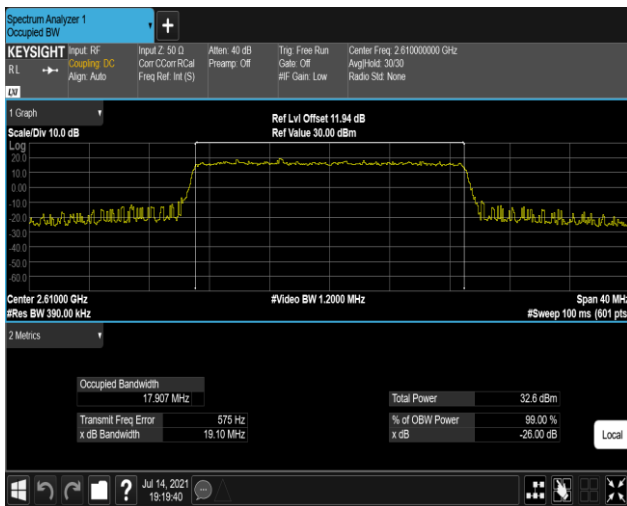

Band38-15MHz-QPSK-38175-75RB#0

Band38-15MHz-16QAM-37825-75RB#0

Band38-15MHz-16QAM-38000-75RB#0

Band38-15MHz-16QAM-38175-75RB#0

Band38-20MHz-QPSK-37850-100RB#0

Band38-20MHz-QPSK-38000-100RB#0

Band38-20MHz-QPSK-38150-100RB#0