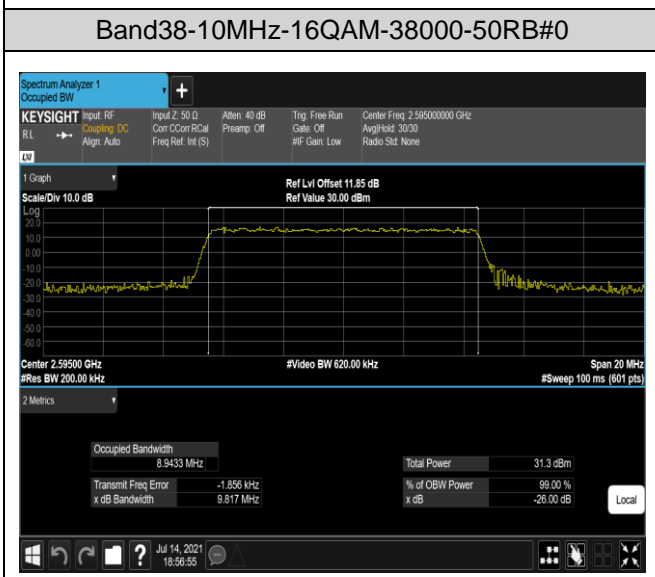

Band38-5MHz-QPSK-38000-25RB#0

Band38-5MHz-QPSK-38225-25RB#0

Band38-5MHz-16QAM-37775-25RB#0

Band38-5MHz-16QAM-38000-25RB#0

Band38-5MHz-16QAM-38225-25RB#0

Band38-15MHz-QPSK-37825-75RB#0

Band38-15MHz-QPSK-38000-75RB#0