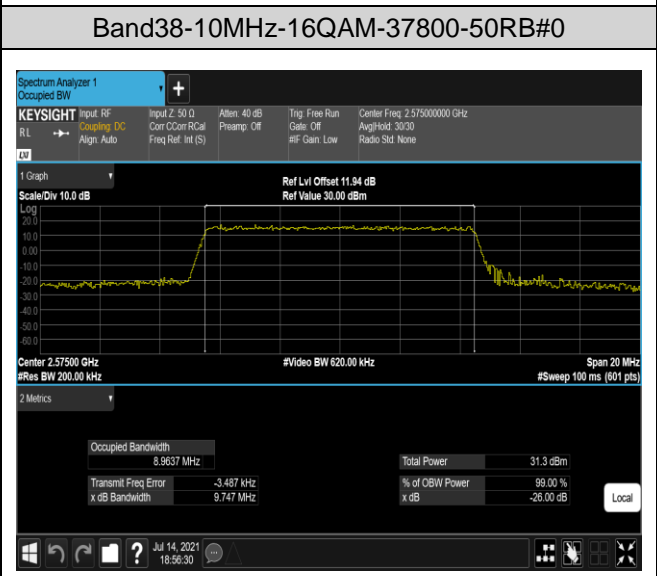

Band38-5MHz-QPSK-38000-25RB#0

Band38-5MHz-QPSK-38225-25RB#0

Band38-5MHz-16QAM-37775-25RB#0

Band38-5MHz-16QAM-38000-25RB#0

Band38-5MHz-16QAM-38225-25RB#0

Band38-15MHz-QPSK-37825-75RB#0

Band38-15MHz-QPSK-38000-75RB#0