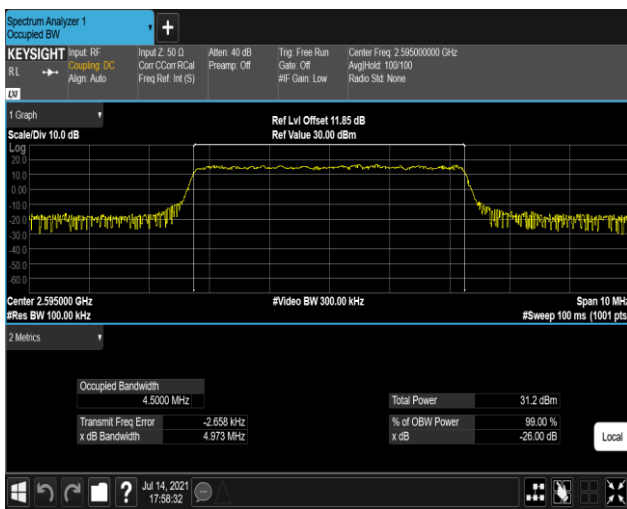

Band38-5MHz-QPSK-38000-25RB#0

Band38-5MHz-QPSK-38225-25RB#0

Band38-5MHz-16QAM-37775-25RB#0

Band38-5MHz-16QAM-38000-25RB#0

Band38-5MHz-16QAM-38225-25RB#0

Band38-15MHz-QPSK-37825-75RB#0

Band38-15MHz-QPSK-38000-75RB#0