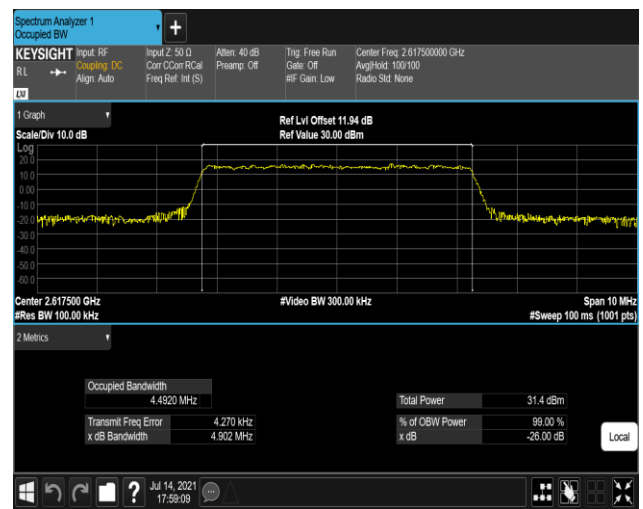

Band38-5MHz-QPSK-38000-25RB#0

Band38-5MHz-QPSK-38225-25RB#0

Band38-5MHz-16QAM-37775-25RB#0

Band38-5MHz-16QAM-38000-25RB#0

Band38-5MHz-16QAM-38225-25RB#0

Band38-15MHz-QPSK-37825-75RB#0

Band38-15MHz-QPSK-38000-75RB#0