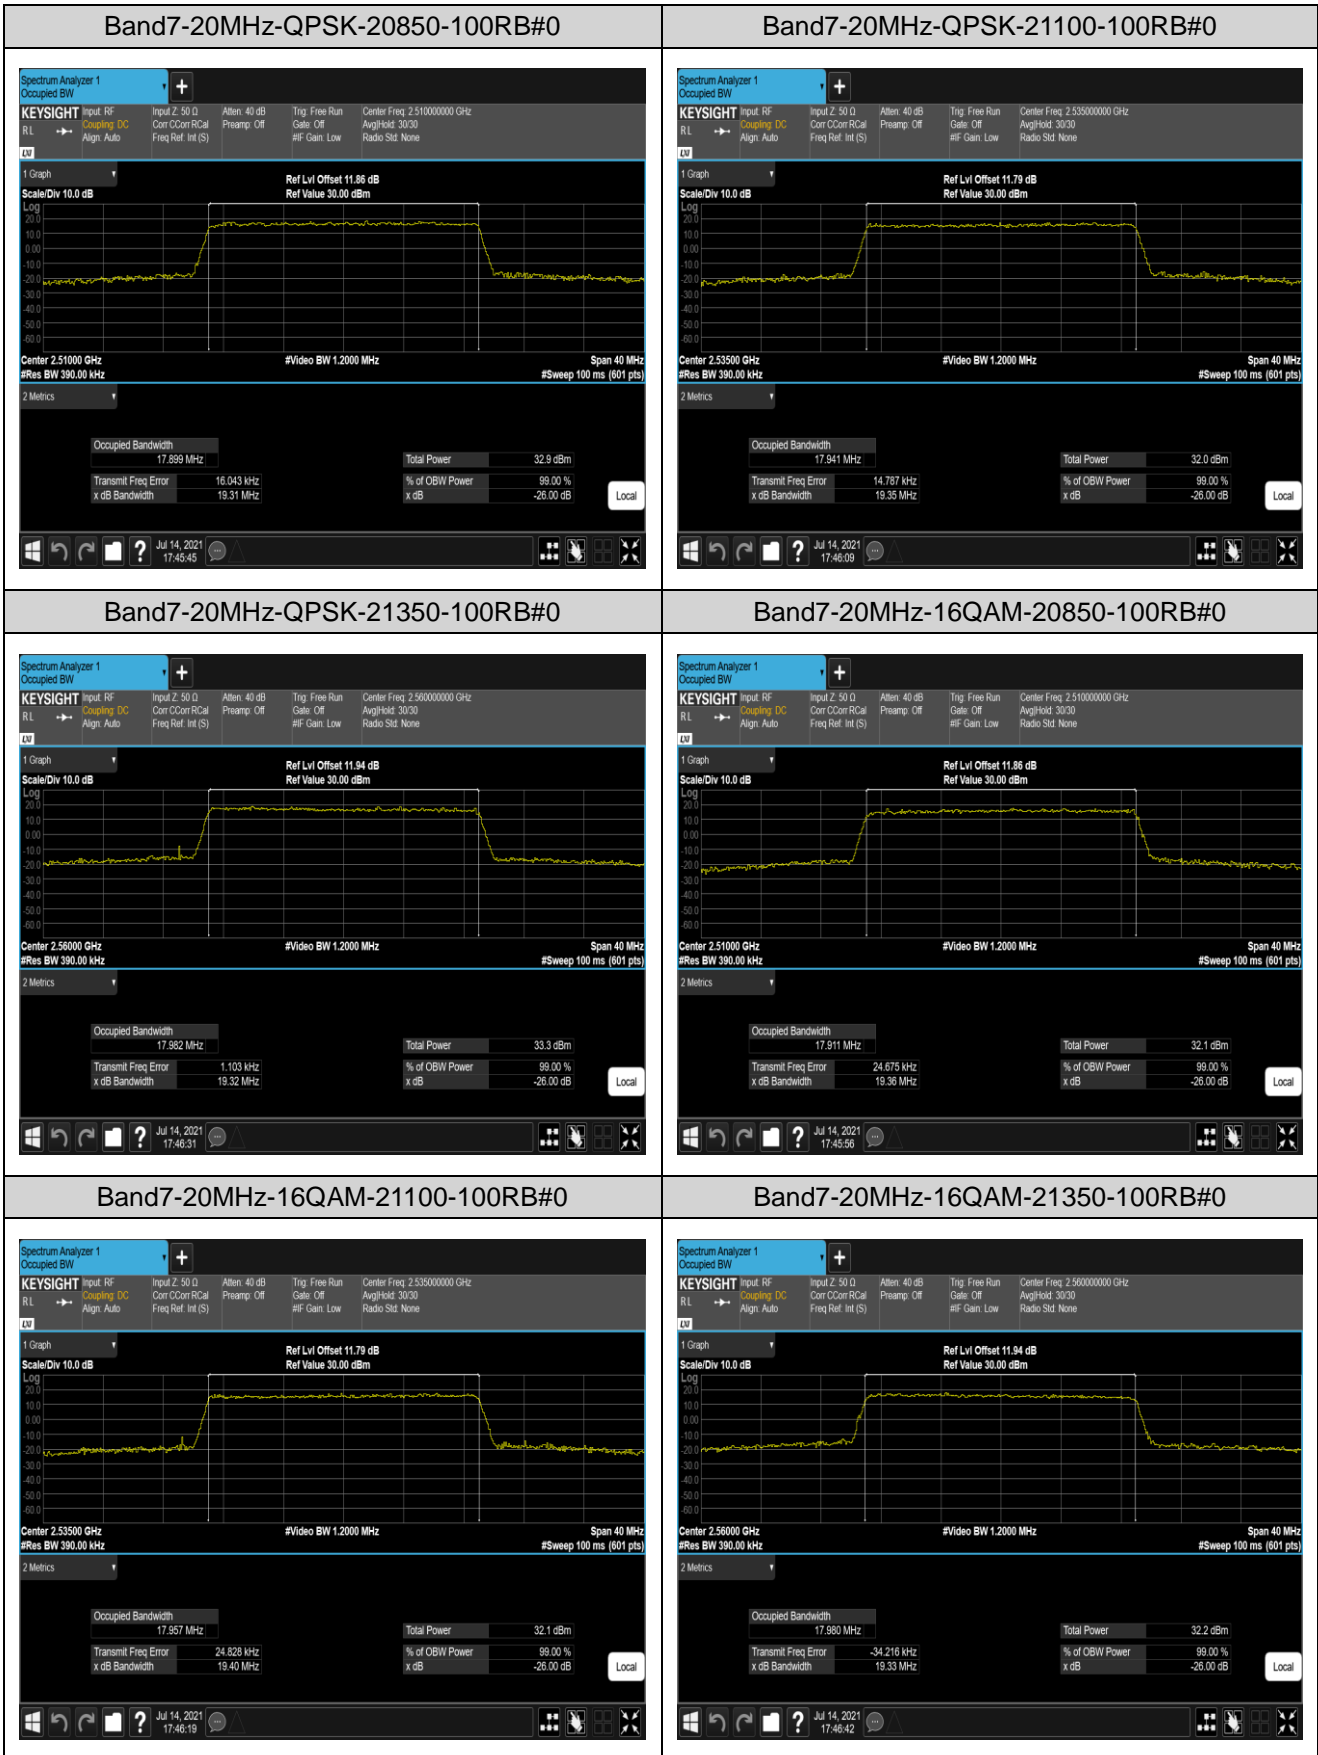

Band7-5MHz-QPSK-20775-25RB#0

Band7-5MHz-QPSK-21100-25RB#0

Band7-5MHz-QPSK-21425-25RB#0

Band7-5MHz-16QAM-20775-25RB#0

Band7-5MHz-16QAM-21100-25RB#0

Band7-5MHz-16QAM-21425-25RB#0

Band38-5MHz-QPSK-37775-25RB#0

Band38-5MHz-QPSK-38000-25RB#0

Band38-5MHz-QPSK-38225-25RB#0

Band38-5MHz-16QAM-37775-25RB#0

Band38-5MHz-16QAM-38000-25RB#0

Band38-5MHz-16QAM-38225-25RB#0

Band38-15MHz-QPSK-37825-75RB#0

Band38-15MHz-QPSK-38000-75RB#0