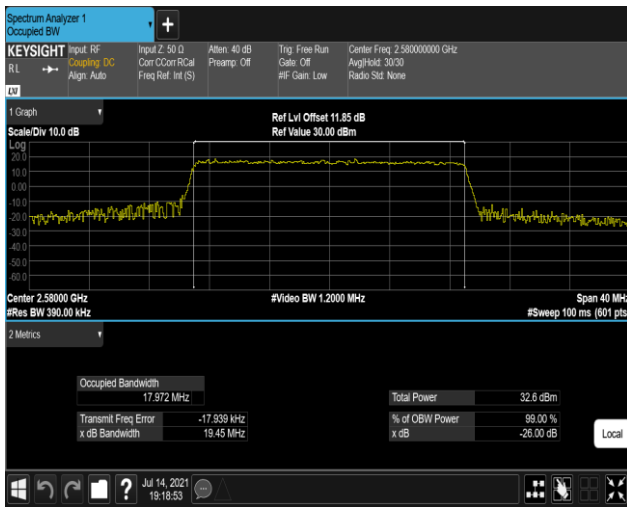

Band38-15MHz-QPSK-38175-75RB#0

Band38-15MHz-16QAM-37825-75RB#0

Band38-15MHz-16QAM-38000-75RB#0

Band38-15MHz-16QAM-38175-75RB#0

Band38-20MHz-QPSK-37850-100RB#0

Band38-20MHz-QPSK-38000-100RB#0

Band38-20MHz-QPSK-38150-100RB#0