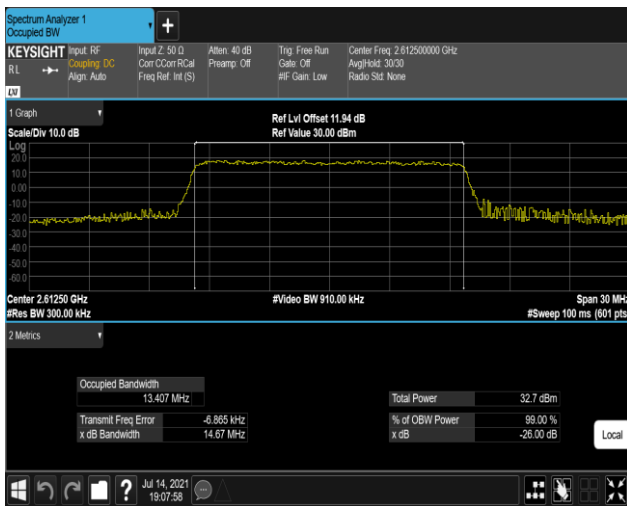

Band38-15MHz-16QAM-38000-75RB#0

Band38-15MHz-QPSK-38175-75RB#0