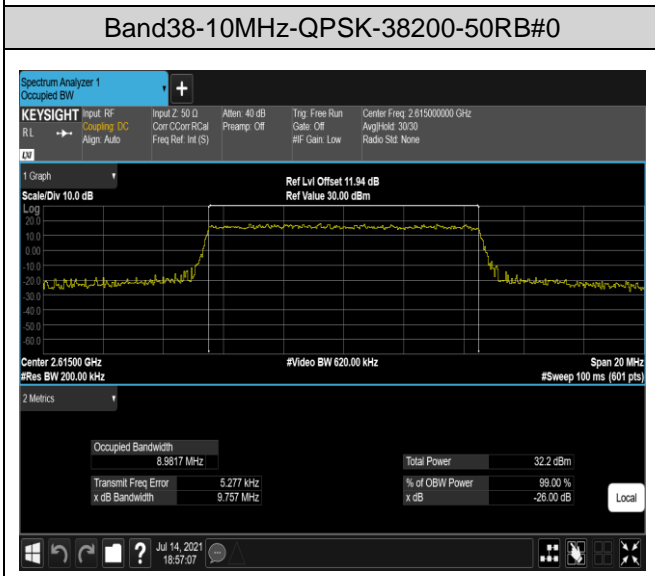

Band38-5MHz-QPSK-38000-25RB#0

Band38-5MHz-QPSK-38225-25RB#0

Band38-5MHz-16QAM-37775-25RB#0

Band38-5MHz-16QAM-38000-25RB#0

Band38-5MHz-16QAM-38225-25RB#0

Band38-15MHz-QPSK-37825-75RB#0

Band38-15MHz-QPSK-38000-75RB#0