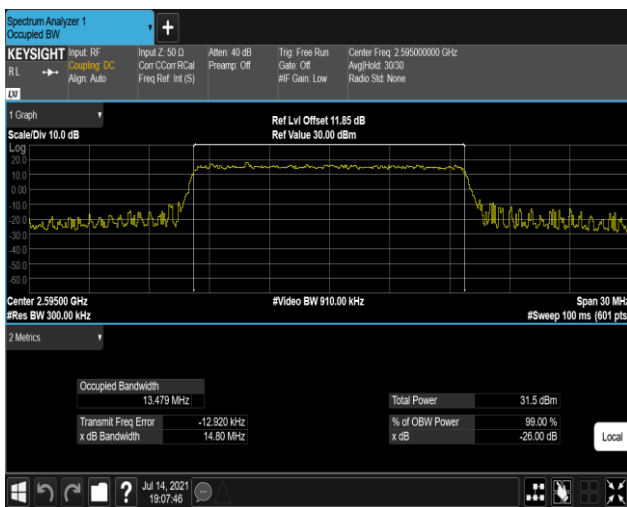

Band38-20MHz-QPSK-37850-100RB#0

Band38-15MHz-16QAM-38000-75RB#0