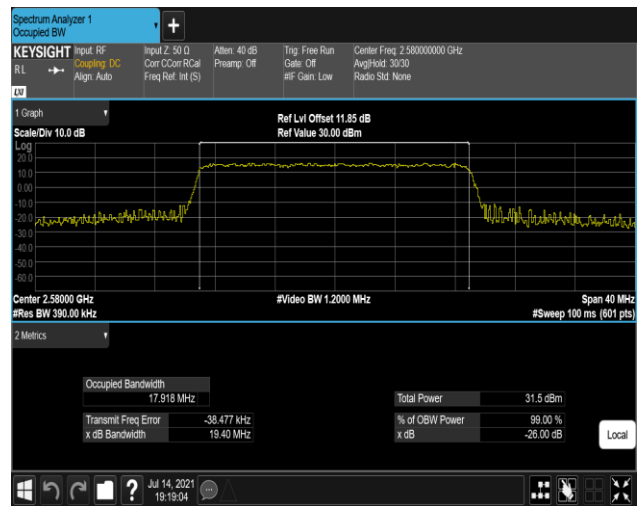

Band38-20MHz-16QAM-38150-100RB#0

Band38-20MHz-16QAM-37850-100RB#0