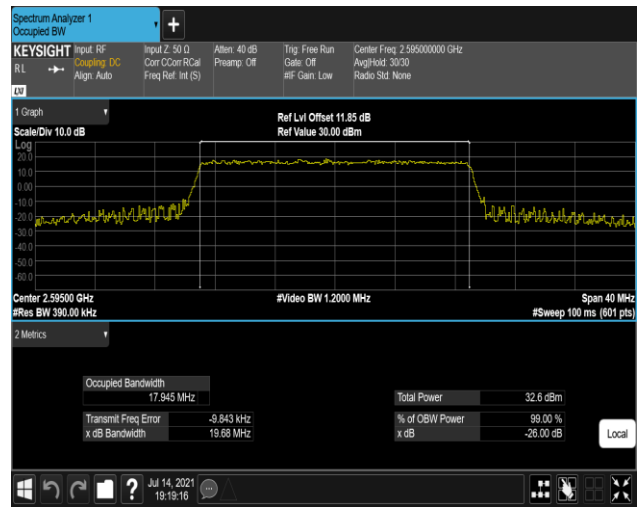

Band38-15MHz-QPSK-38175-75RB#0

Band38-15MHz-16QAM-37825-75RB#0

Band38-15MHz-16QAM-38000-75RB#0

Band38-15MHz-16QAM-38175-75RB#0

Band38-20MHz-QPSK-37850-100RB#0

Band38-20MHz-QPSK-38000-100RB#0

Band38-20MHz-QPSK-38150-100RB#0