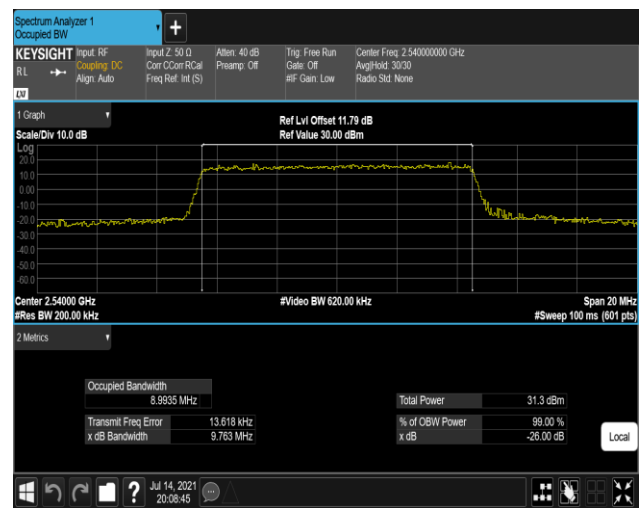

Band41-10MHz-16QAM-41190-50RB#0

Band41-10MHz-16QAM-40090-50RB#0