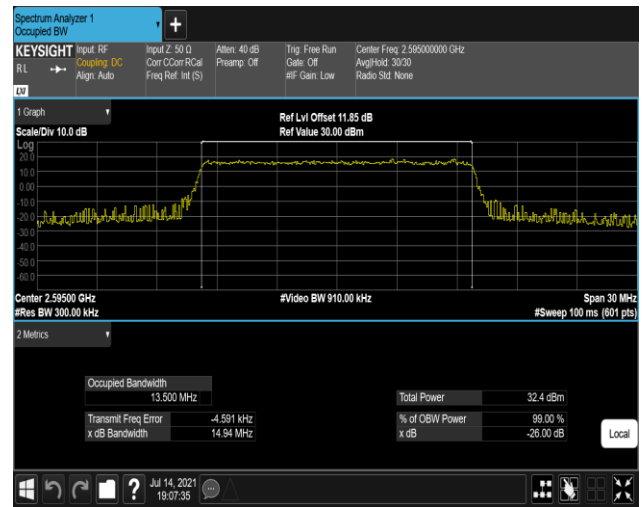

Band38-5MHz-QPSK-38000-25RB#0

Band38-5MHz-QPSK-38225-25RB#0

Band38-5MHz-16QAM-37775-25RB#0

Band38-5MHz-16QAM-38000-25RB#0

Band38-5MHz-16QAM-38225-25RB#0

Band38-15MHz-QPSK-37825-75RB#0

Band38-15MHz-QPSK-38000-75RB#0