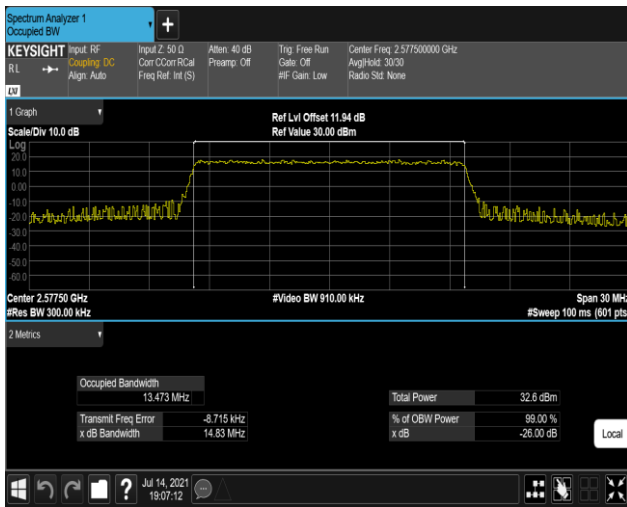

Band38-5MHz-QPSK-38000-25RB#0

Band38-5MHz-QPSK-38225-25RB#0

Band38-5MHz-16QAM-37775-25RB#0

Band38-5MHz-16QAM-38000-25RB#0

Band38-5MHz-16QAM-38225-25RB#0

Band38-15MHz-QPSK-37825-75RB#0

Band38-15MHz-QPSK-38000-75RB#0