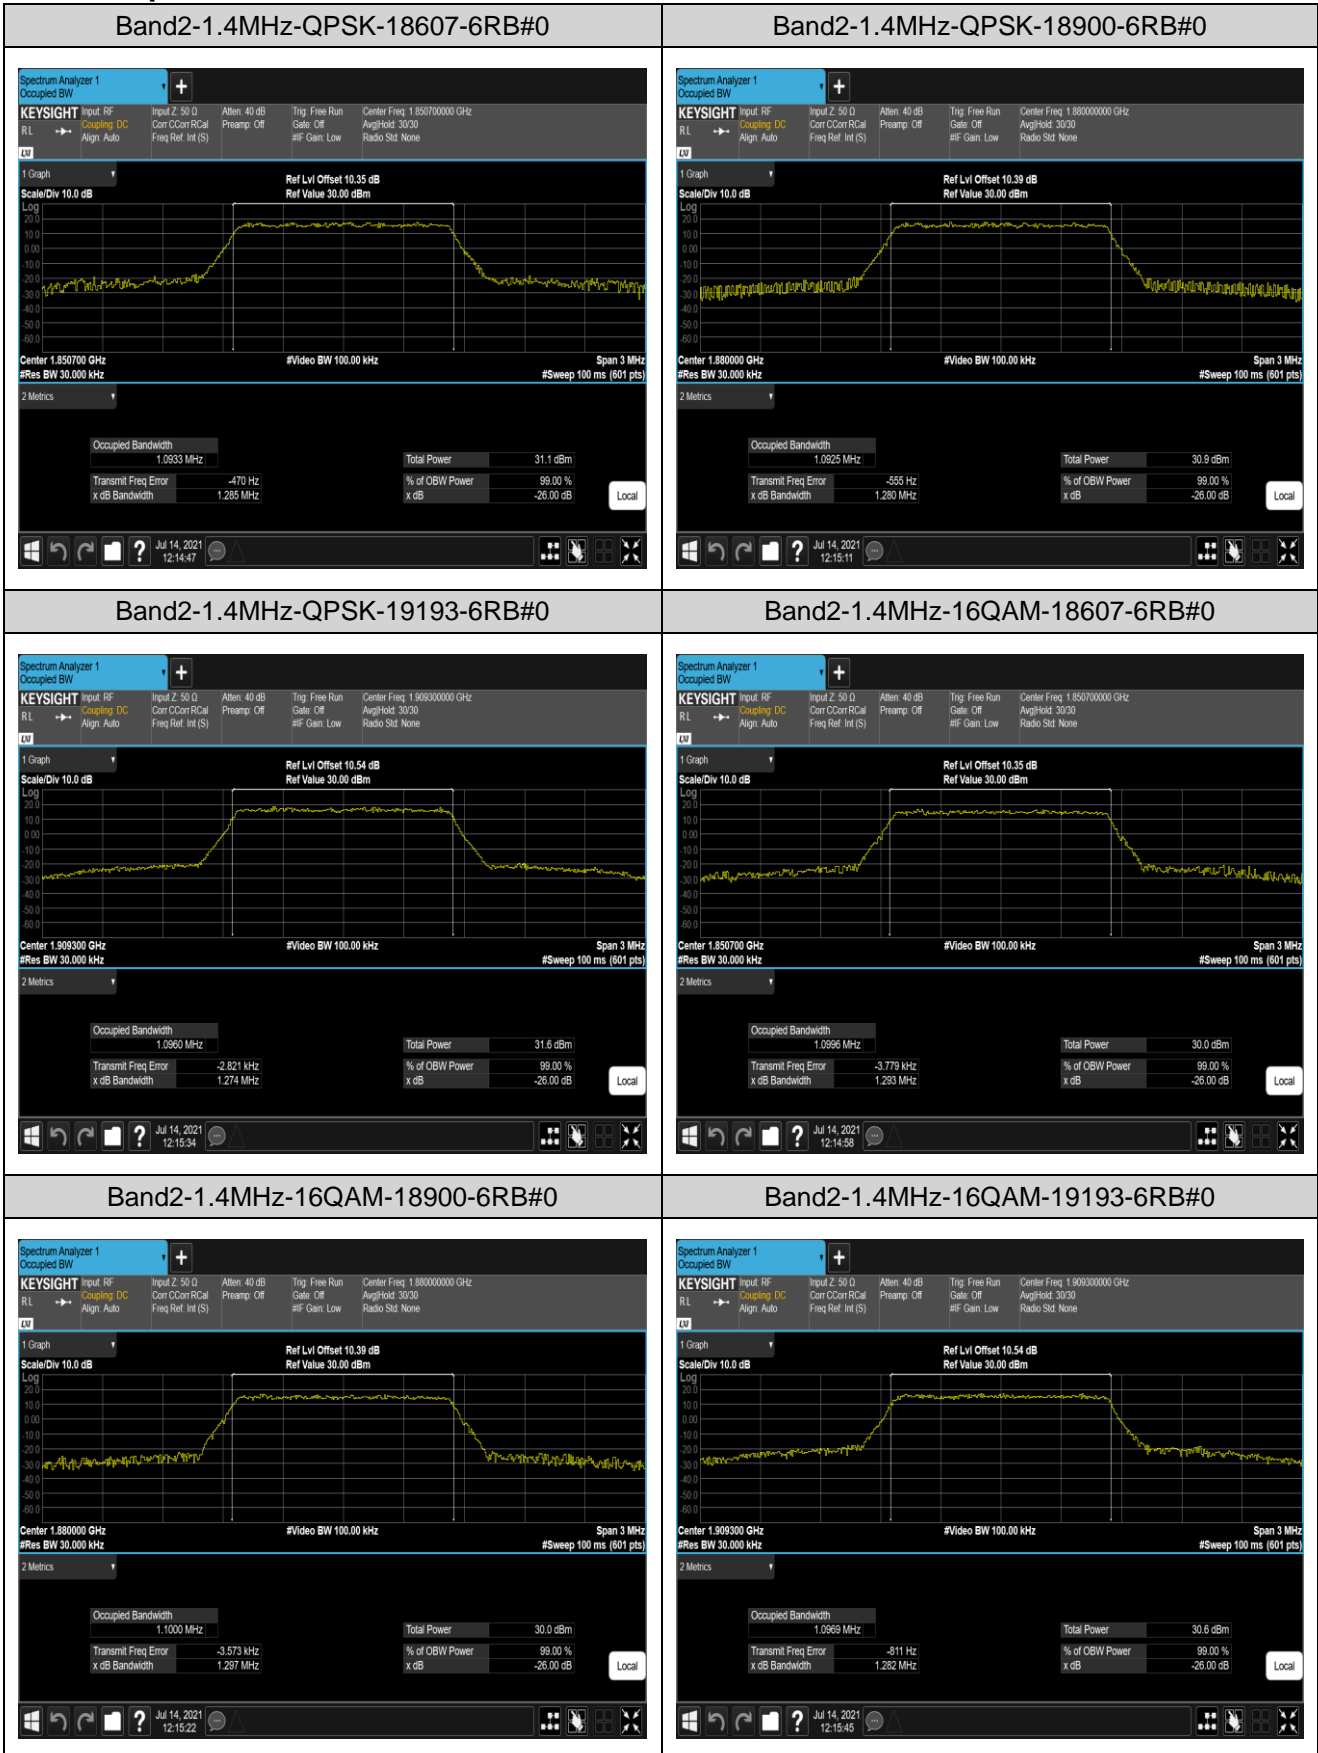

Test Graphs