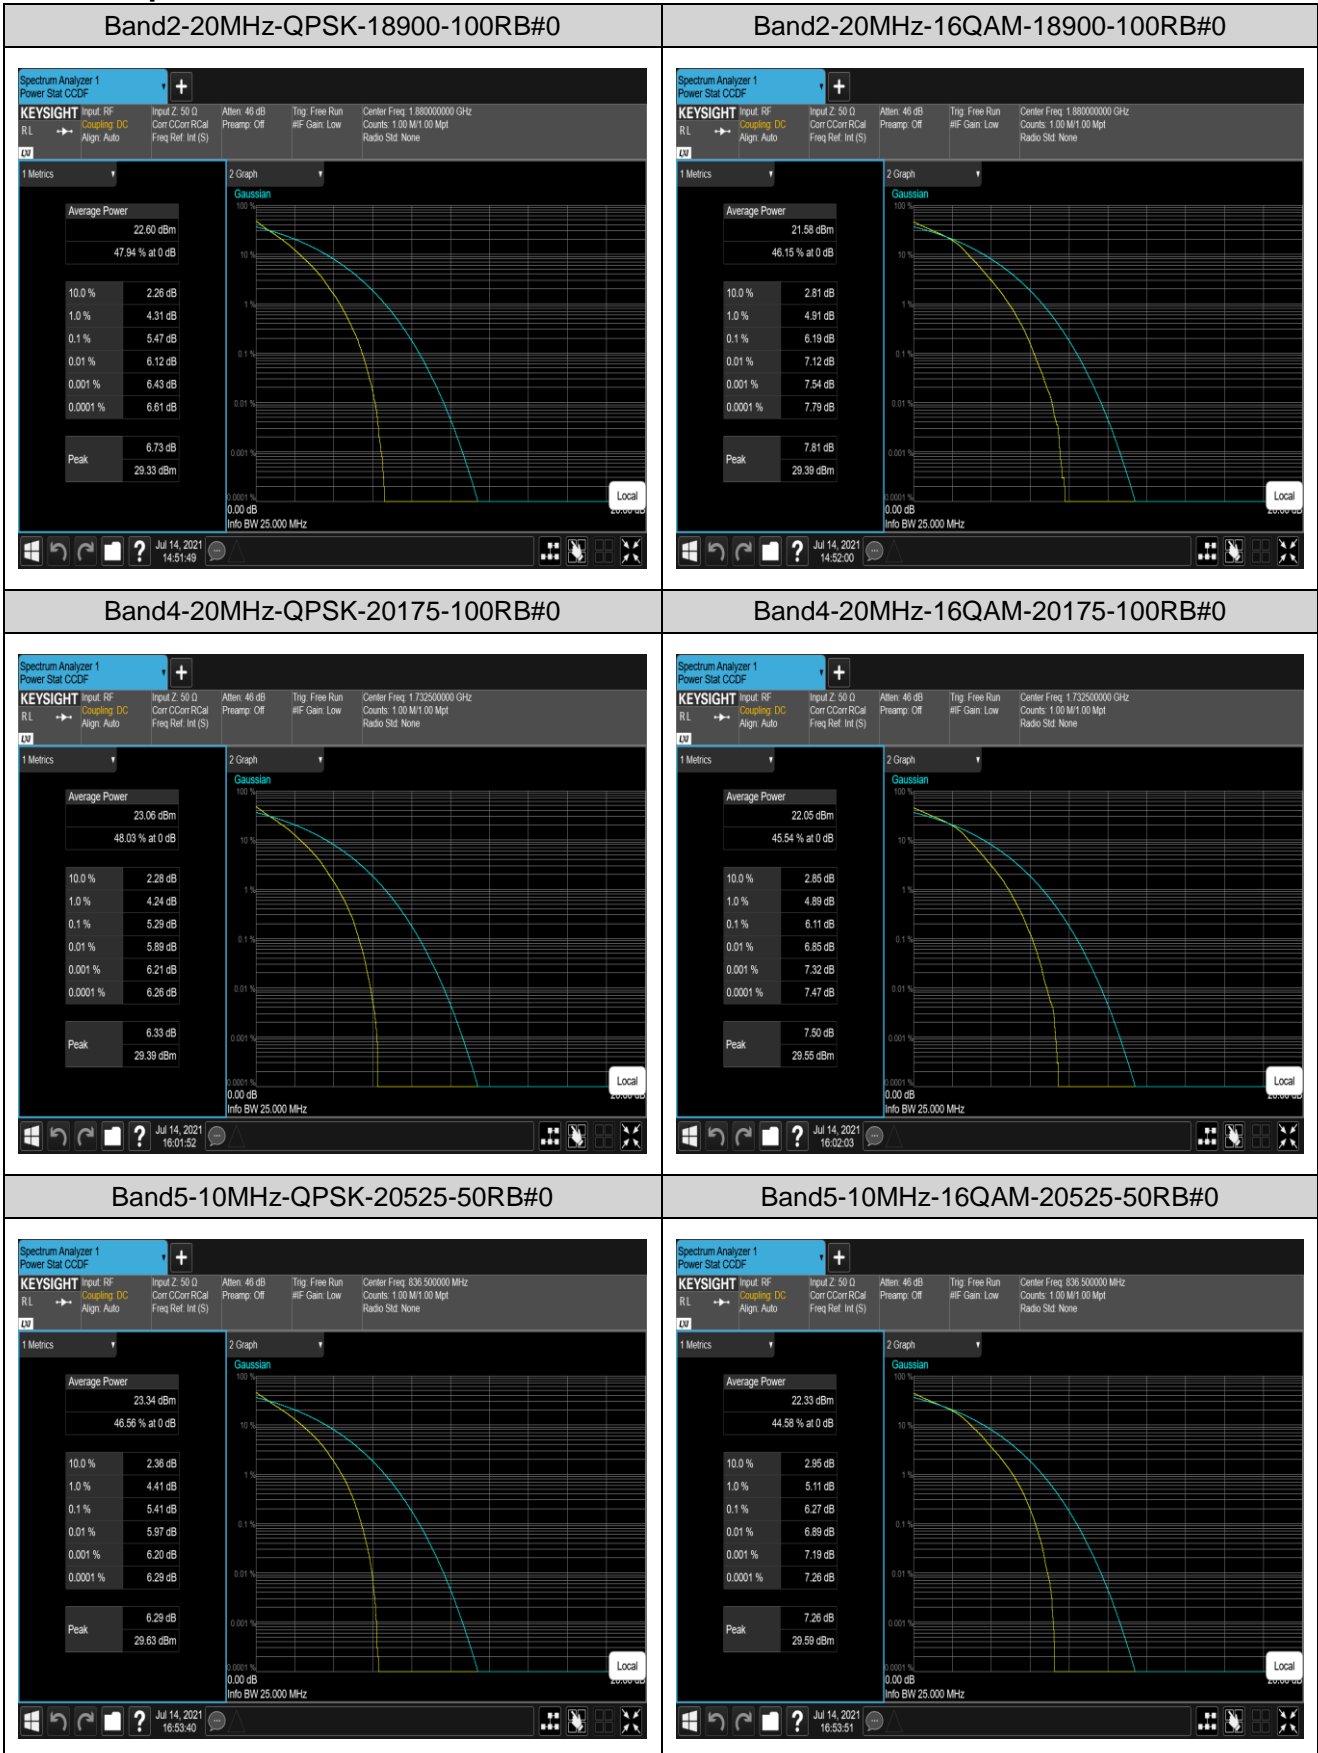

Band7-20MHz-QPSK-21100-100RB#0

Band7-20MHz-16QAM-21100-100RB#0

Test Graphs