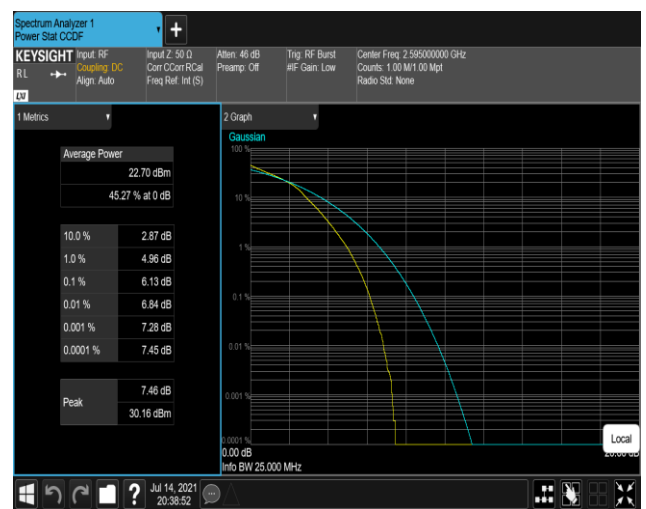

Band41-20MHz-16QAM-40640-100RB#0