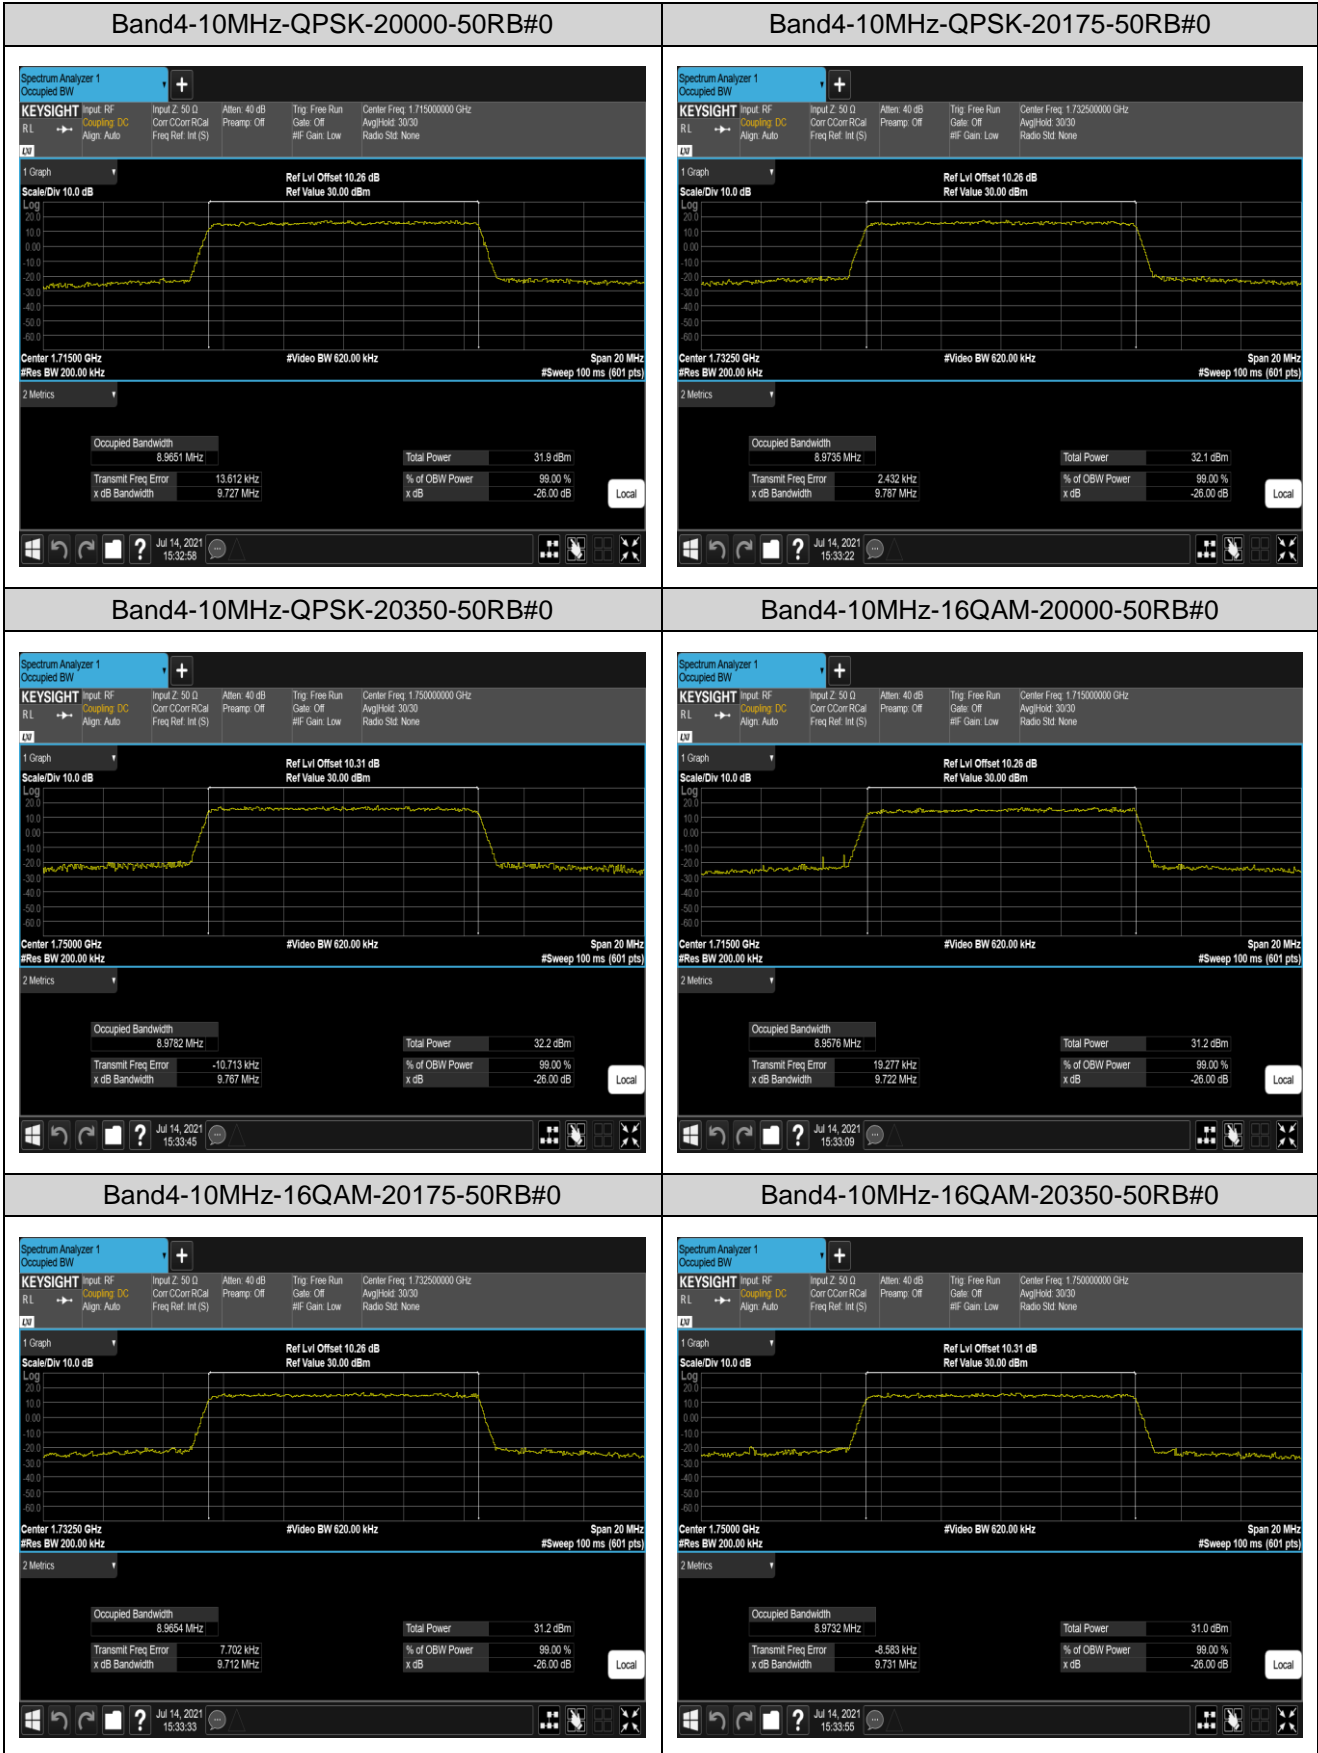

Band4-5MHz-QPSK-20175-25RB#0

Band4-5MHz-QPSK-20375-25RB#0

Band4-5MHz-16QAM-19975-25RB#0

Band4-5MHz-16QAM-20175-25RB#0

Band4-5MHz-16QAM-20375-25RB#0

Band4-15MHz-QPSK-20025-75RB#0

Band4-15MHz-QPSK-20175-75RB#0