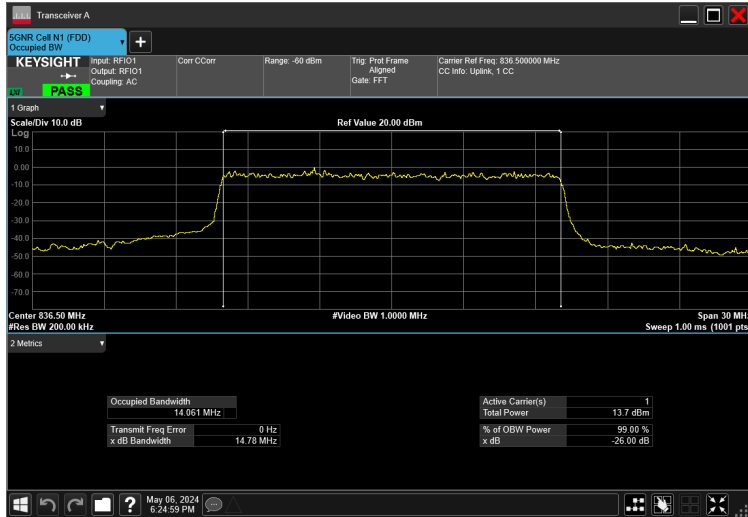

15MHz_15kHz_836.5MHz_CP-OFDM 16 QAM_RB79@0 14.061 MHz