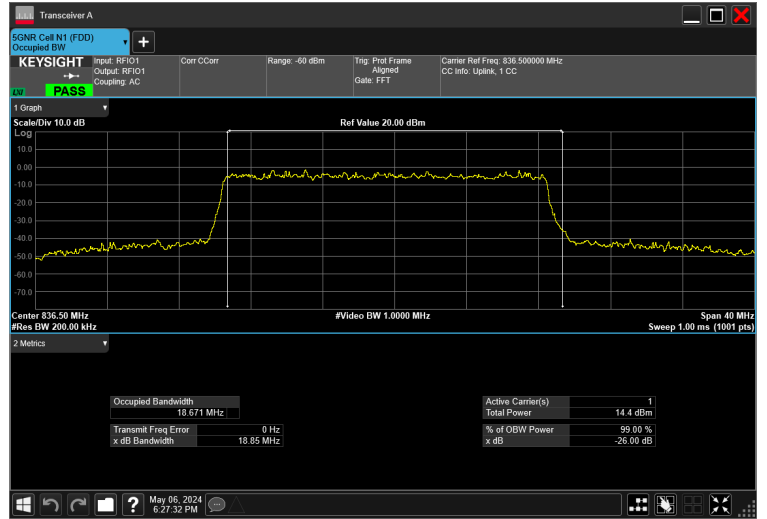

20MHz_15kHz_836.5MHz_DFT-s-OFDM 16 QAM_RB100@0 18.671 MHz