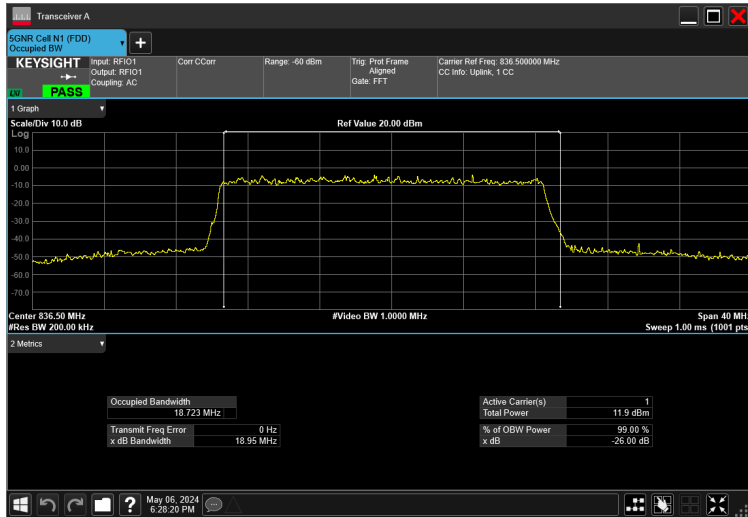

20MHz_15kHz_836.5MHz_DFT-s-OFDM 256 QAM_RB100@0 18.723 MHz