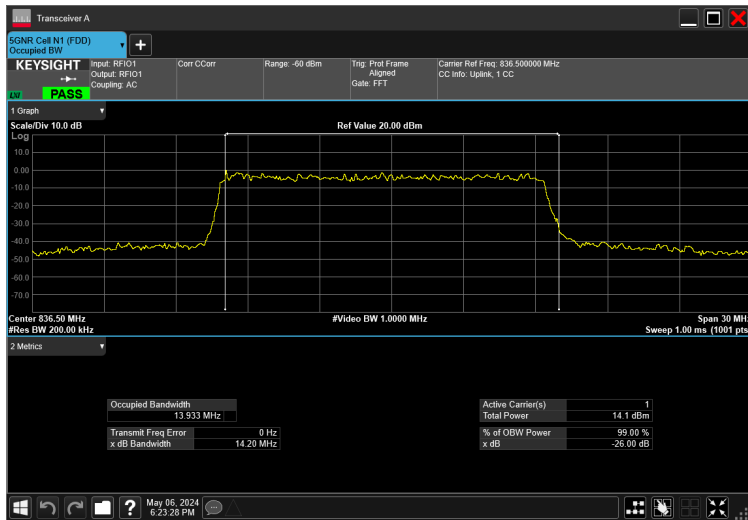

15MHz_15kHz_836.5MHz_DFT-s-OFDM 64 QAM_RB75@0 13.933 MHz