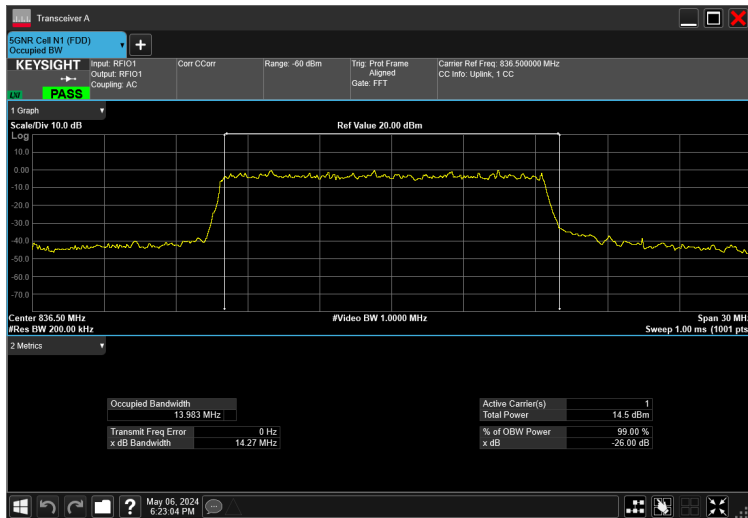

15MHz_15kHz_836.5MHz_DFT-s-OFDM 64 QAM_RB75@0 13.933 MHz

15MHz_15kHz_836.5MHz_DFT-s-OFDM 16 QAM_RB75@0 13.983 MHz