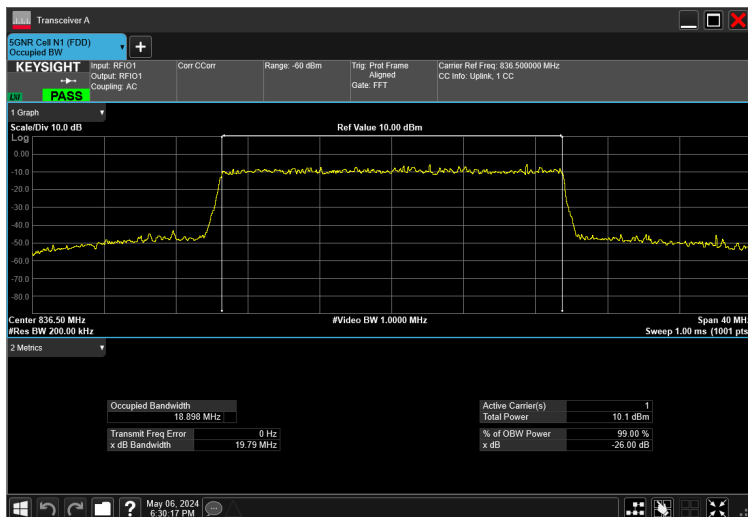

20MHz_15kHz_836.5MHz_CP-OFDM QPSK_RB106@0 18.829 MHz

20MHz_15kHz_836.5MHz_CP-OFDM 256 QAM_RB106@0 18.898 MHz