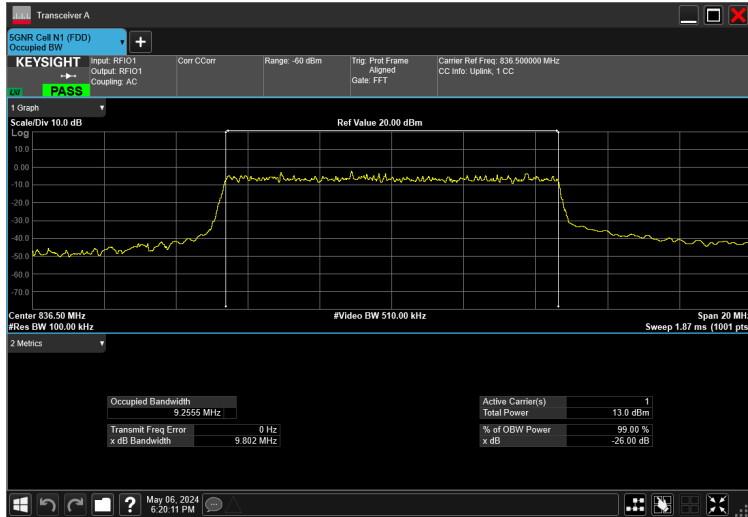

5MHz_15kHz_836.5MHz_DFT-s-OFDM 64 QAM_RB25@0 4.482 MHz

5MHz_15kHz_836.5MHz_DFT-s-OFDM QPSK_RB25@0 4.445 MHz

5MHz_15kHz_836.5MHz_DFT-s-OFDM $\pi/2$ BPSK_RB25@0 4.450 MHz

10MHz_15kHz_836.5MHz_CP-OFDM 16 QAM_RB52@0 9.255 MHz

10MHz_15kHz_836.5MHz_CP-OFDM 256 QAM_RB52@0 9.286 MHz

10MHz_15kHz_836.5MHz_CP-OFDM 64 QAM_RB52@0 9.284 MHz

10MHz_15kHz_836.5MHz_CP-OFDM QPSK_RB52@0 9.255 MHz

10MHz_15kHz_836.5MHz_DFT-s-OFDM 16 QAM_RB50@0 9.209 MHz