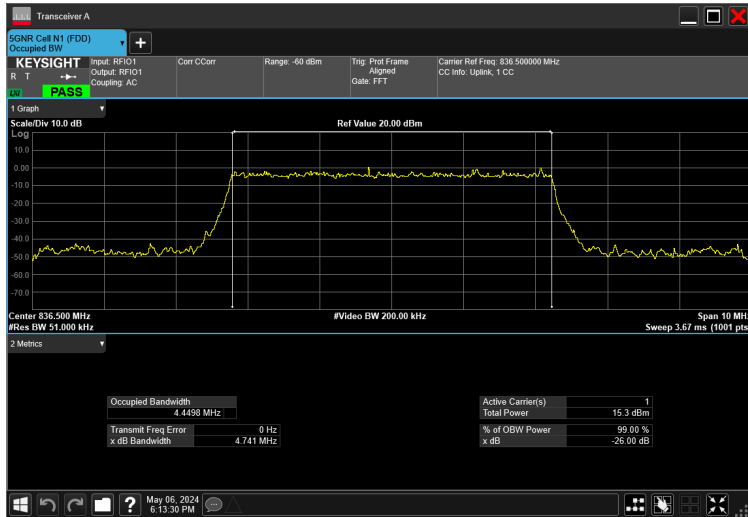

5MHz_15kHz_836.5MHz_DFT-s-OFDM 64 QAM_RB25@0 4.482 MHz

5MHz_15kHz_836.5MHz_DFT-s-OFDM QPSK_RB25@0 4.445 MHz

5MHz_15kHz_836.5MHz_DFT-s-OFDM $\pi/2$ BPSK_RB25@0 4.450 MHz

10MHz_15kHz_836.5MHz_CP-OFDM 16 QAM_RB52@0 9.255 MHz

10MHz_15kHz_836.5MHz_CP-OFDM 256 QAM_RB52@0 9.286 MHz

10MHz_15kHz_836.5MHz_CP-OFDM 64 QAM_RB52@0 9.284 MHz

10MHz_15kHz_836.5MHz_CP-OFDM QPSK_RB52@0 9.255 MHz

10MHz_15kHz_836.5MHz_DFT-s-OFDM 16 QAM_RB50@0 9.209 MHz