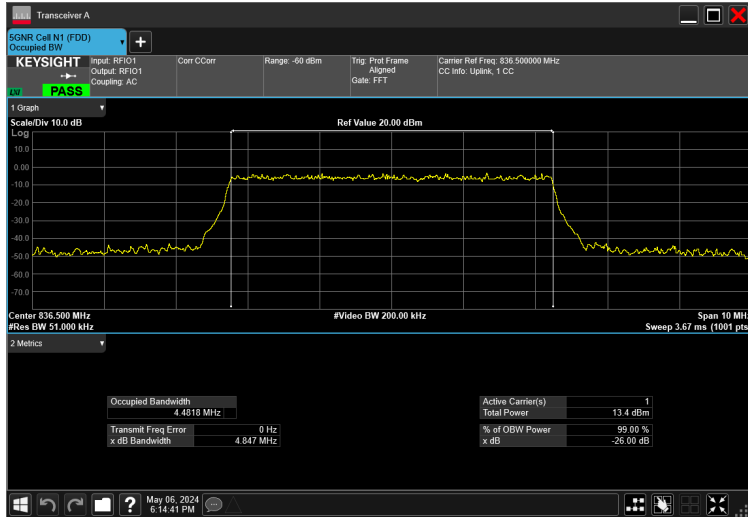

5MHz_15kHz_836.5MHz_DFT-s-OFDM 64 QAM_RB25@0 4.482 MHz

5MHz_15kHz_836.5MHz_DFT-s-OFDM QPSK_RB25@0 4.445 MHz

5MHz_15kHz_836.5MHz_DFT-s-OFDM $\pi/2$ BPSK_RB25@0 4.450 MHz

10MHz_15kHz_836.5MHz_CP-OFDM 16 QAM_RB52@0 9.255 MHz

10MHz_15kHz_836.5MHz_CP-OFDM 256 QAM_RB52@0 9.286 MHz

10MHz_15kHz_836.5MHz_CP-OFDM 64 QAM_RB52@0 9.284 MHz

10MHz_15kHz_836.5MHz_CP-OFDM QPSK_RB52@0 9.255 MHz

10MHz_15kHz_836.5MHz_DFT-s-OFDM 16 QAM_RB50@0 9.209 MHz