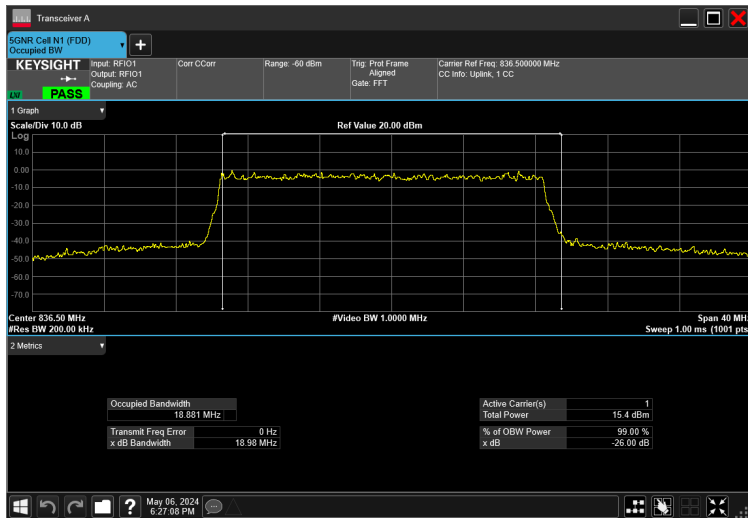

20MHz_15kHz_836.5MHz_DFT-s-OFDM QPSK_RB100@0 18.881 MHz