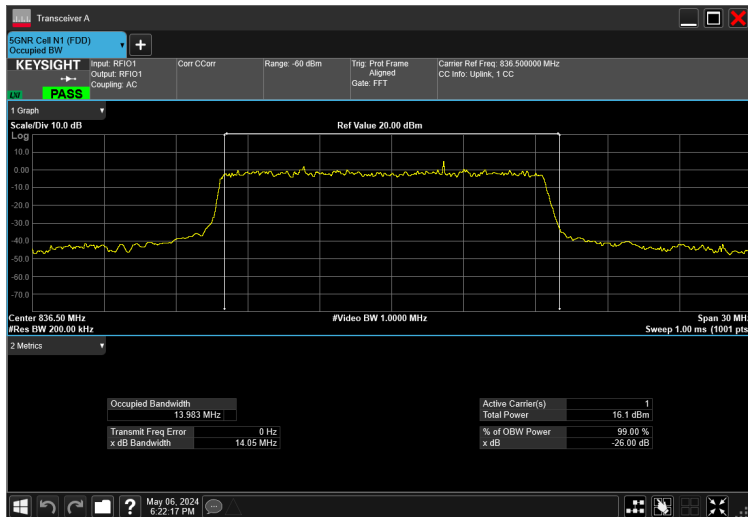

15MHz_15kHz_836.5MHz_DFT-s-OFDM $\pi/2$ BPSK_RB75@0 13.983 MHz