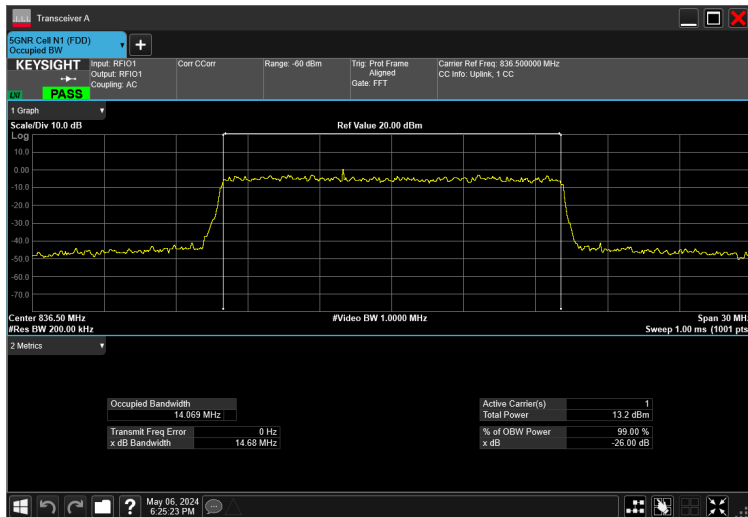

15MHz_15kHz_836.5MHz_CP-OFDM 64 QAM_RB79@0 14.069 MHz