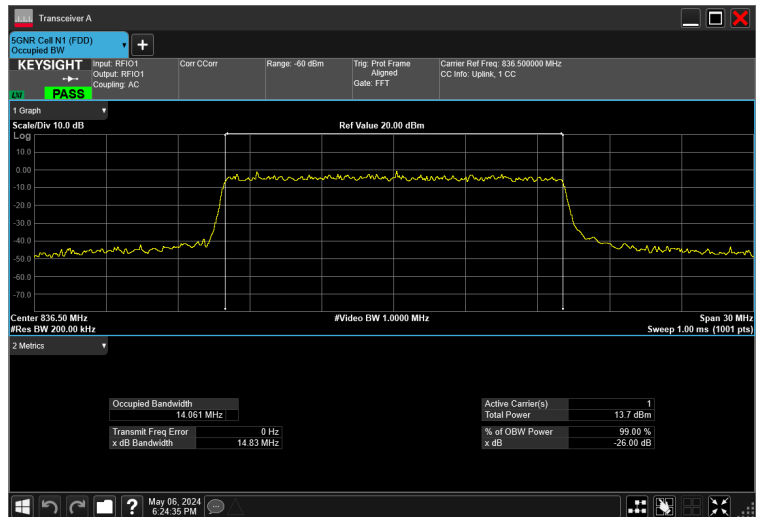

15MHz_15kHz_836.5MHz_CP-OFDM 16 QAM_RB79@0 14.061 MHz

15MHz_15kHz_836.5MHz_CP-OFDM 256 QAM_RB79@0 14.105 MHz

15MHz_15kHz_836.5MHz_CP-OFDM 64 QAM_RB79@0 14.069 MHz

15MHz_15kHz_836.5MHz_CP-OFDM QPSK_RB79@0 14.061 MHz