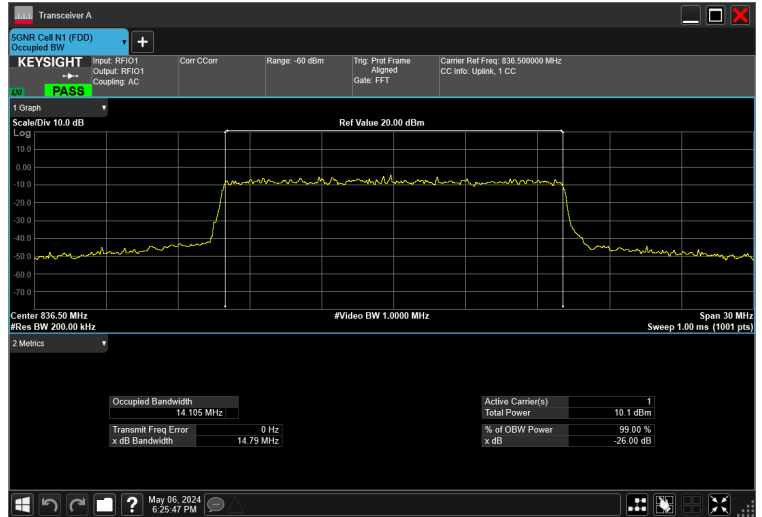

15MHz_15kHz_836.5MHz_CP-OFDM 256 QAM_RB79@0 14.105 MHz