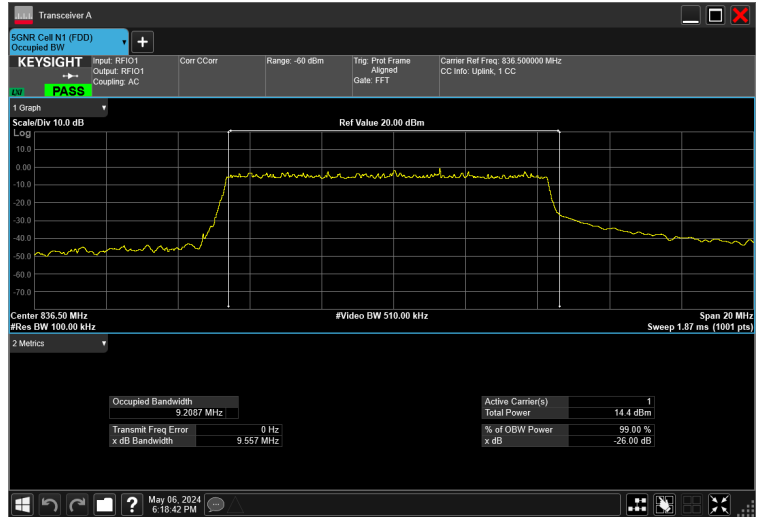

10MHz_15kHz_836.5MHz_CP-OFDM 256 QAM_RB52@0 9.286 MHz

10MHz_15kHz_836.5MHz_CP-OFDM 64 QAM_RB52@0 9.284 MHz

10MHz_15kHz_836.5MHz_CP-OFDM QPSK_RB52@0 9.255 MHz

10MHz_15kHz_836.5MHz_DFT-s-OFDM 16 QAM_RB50@0 9.209 MHz