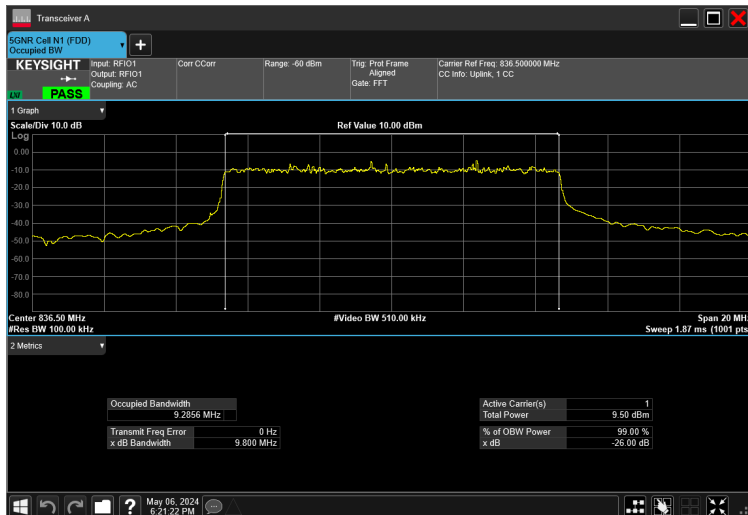

5MHz_15kHz_836.5MHz_DFT-s-OFDM 64 QAM_RB25@0 4.482 MHz

5MHz_15kHz_836.5MHz_DFT-s-OFDM QPSK_RB25@0 4.445 MHz

5MHz_15kHz_836.5MHz_DFT-s-OFDM $\pi/2$ BPSK_RB25@0 4.450 MHz

10MHz_15kHz_836.5MHz_CP-OFDM 16 QAM_RB52@0 9.255 MHz

10MHz_15kHz_836.5MHz_CP-OFDM 256 QAM_RB52@0 9.286 MHz

10MHz_15kHz_836.5MHz_CP-OFDM 64 QAM_RB52@0 9.284 MHz

10MHz_15kHz_836.5MHz_CP-OFDM QPSK_RB52@0 9.255 MHz

10MHz_15kHz_836.5MHz_DFT-s-OFDM 16 QAM_RB50@0 9.209 MHz