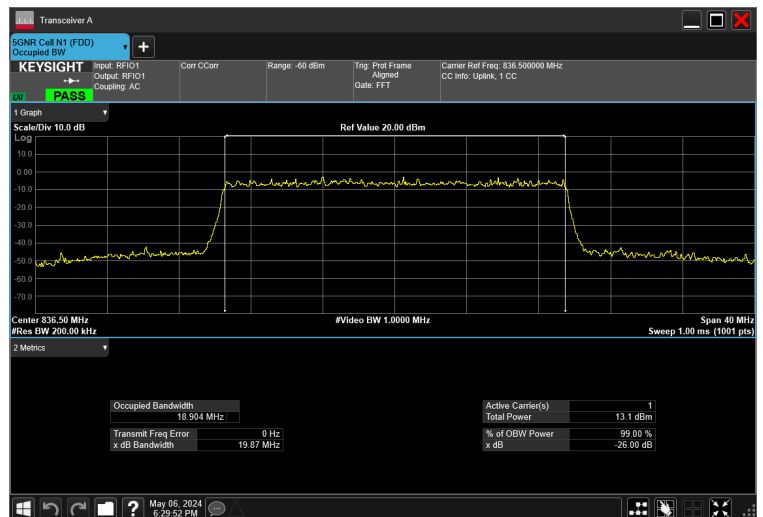

15MHz_15kHz_836.5MHz_DFT-s-OFDM $\pi/2$ BPSK_RB75@0 13.983 MHz

20MHz_15kHz_836.5MHz_CP-OFDM 16 QAM_RB106@0 18.882 MHz

20MHz_15kHz_836.5MHz_CP-OFDM 256 QAM_RB106@0 18.898 MHz

20MHz_15kHz_836.5MHz_CP-OFDM 64 QAM_RB106@0 18.904 MHz