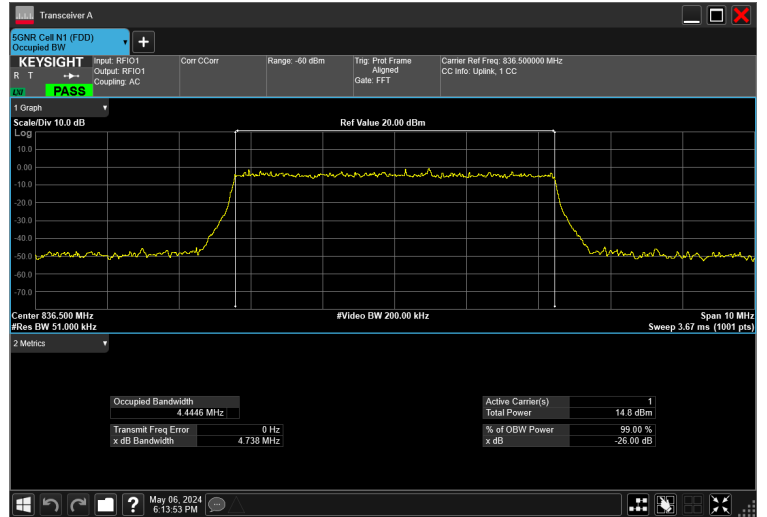

5MHz_15kHz_836.5MHz_DFT-s-OFDM 64 QAM_RB25@0 4.482 MHz

5MHz_15kHz_836.5MHz_DFT-s-OFDM QPSK_RB25@0 4.445 MHz

5MHz_15kHz_836.5MHz_DFT-s-OFDM $\pi/2$ BPSK_RB25@0 4.450 MHz

10MHz_15kHz_836.5MHz_CP-OFDM 16 QAM_RB52@0 9.255 MHz

10MHz_15kHz_836.5MHz_CP-OFDM 256 QAM_RB52@0 9.286 MHz

10MHz_15kHz_836.5MHz_CP-OFDM 64 QAM_RB52@0 9.284 MHz

10MHz_15kHz_836.5MHz_CP-OFDM QPSK_RB52@0 9.255 MHz

10MHz_15kHz_836.5MHz_DFT-s-OFDM 16 QAM_RB50@0 9.209 MHz