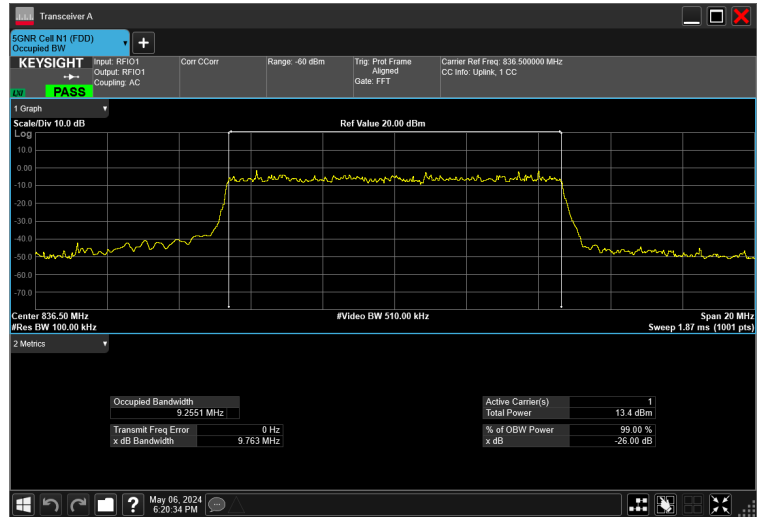

5MHz_15kHz_836.5MHz_DFT-s-OFDM 64 QAM_RB25@0 4.482 MHz

5MHz_15kHz_836.5MHz_DFT-s-OFDM QPSK_RB25@0 4.445 MHz

5MHz_15kHz_836.5MHz_DFT-s-OFDM $\pi/2$ BPSK_RB25@0 4.450 MHz

10MHz_15kHz_836.5MHz_CP-OFDM 16 QAM_RB52@0 9.255 MHz

10MHz_15kHz_836.5MHz_CP-OFDM 256 QAM_RB52@0 9.286 MHz

10MHz_15kHz_836.5MHz_CP-OFDM 64 QAM_RB52@0 9.284 MHz

10MHz_15kHz_836.5MHz_CP-OFDM QPSK_RB52@0 9.255 MHz

10MHz_15kHz_836.5MHz_DFT-s-OFDM 16 QAM_RB50@0 9.209 MHz