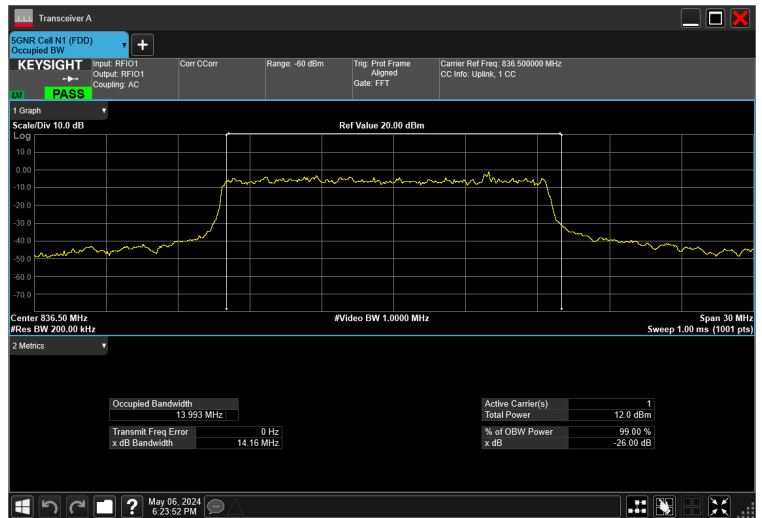

15MHz_15kHz_836.5MHz_DFT-s-OFDM QPSK_RB75@0 13.939 MHz

15MHz_15kHz_836.5MHz_DFT-s-OFDM 256 QAM_RB75@0 13.993 MHz