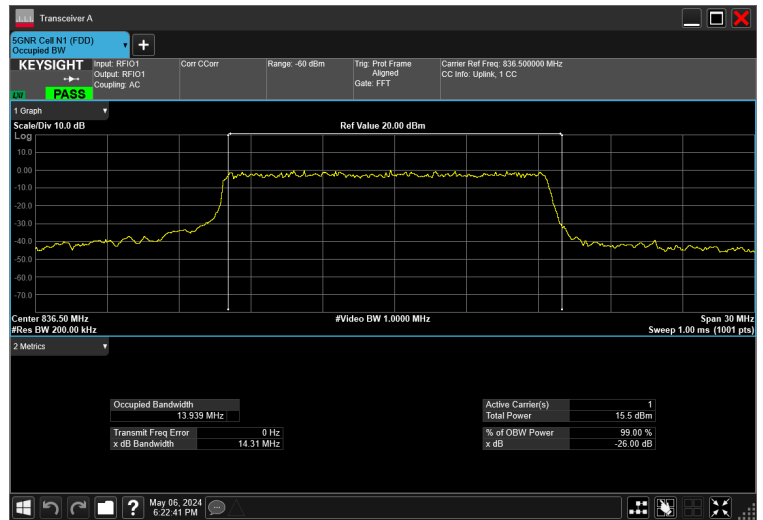

15MHz_15kHz_836.5MHz_DFT-s-OFDM 16 QAM_RB75@0 13.983 MHz

15MHz_15kHz_836.5MHz_DFT-s-OFDM 256 QAM_RB75@0 13.993 MHz

15MHz_15kHz_836.5MHz_DFT-s-OFDM 64 QAM_RB75@0 13.933 MHz

15MHz_15kHz_836.5MHz_DFT-s-OFDM QPSK_RB75@0 13.939 MHz