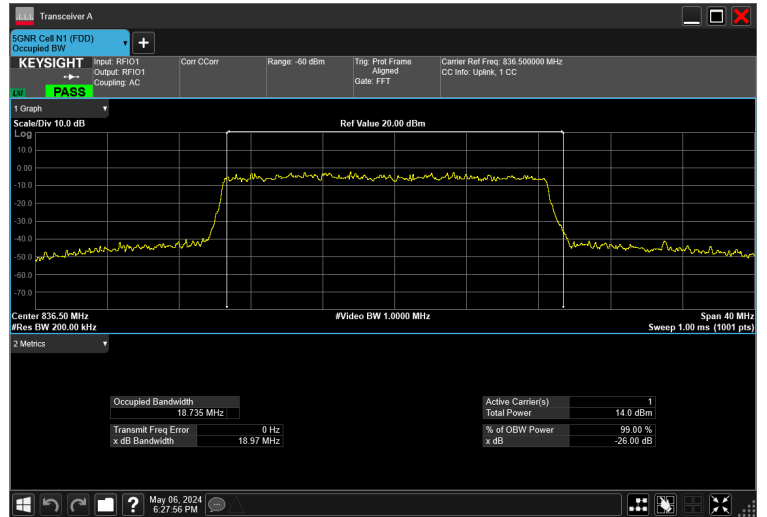

20MHz_15kHz_836.5MHz_CP-OFDM QPSK_RB106@0 18.829 MHz

20MHz_15kHz_836.5MHz_DFT-s-OFDM 16 QAM_RB100@0 18.671 MHz

20MHz_15kHz_836.5MHz_DFT-s-OFDM 256 QAM_RB100@0 18.723 MHz

20MHz_15kHz_836.5MHz_DFT-s-OFDM 64 QAM_RB100@0 18.735 MHz