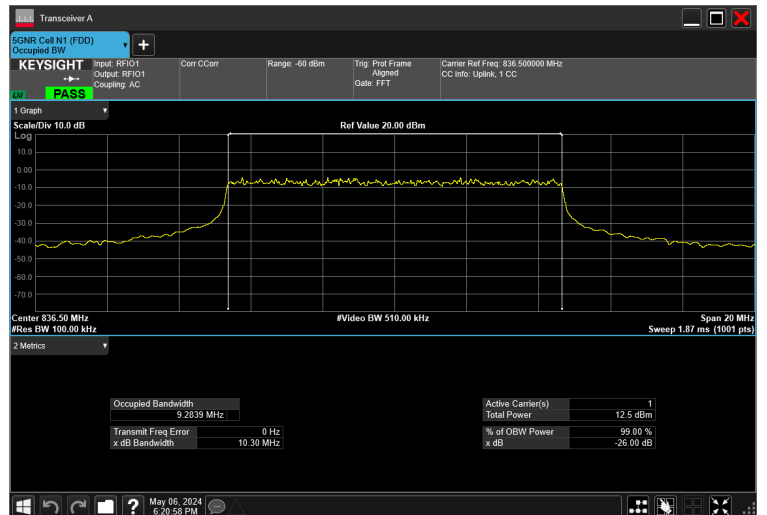

5MHz_15kHz_836.5MHz_DFT-s-OFDM 64 QAM_RB25@0 4.482 MHz

5MHz_15kHz_836.5MHz_DFT-s-OFDM QPSK_RB25@0 4.445 MHz

5MHz_15kHz_836.5MHz_DFT-s-OFDM $\pi/2$ BPSK_RB25@0 4.450 MHz

10MHz_15kHz_836.5MHz_CP-OFDM 16 QAM_RB52@0 9.255 MHz

10MHz_15kHz_836.5MHz_CP-OFDM 256 QAM_RB52@0 9.286 MHz

10MHz_15kHz_836.5MHz_CP-OFDM 64 QAM_RB52@0 9.284 MHz

10MHz_15kHz_836.5MHz_CP-OFDM QPSK_RB52@0 9.255 MHz

10MHz_15kHz_836.5MHz_DFT-s-OFDM 16 QAM_RB50@0 9.209 MHz