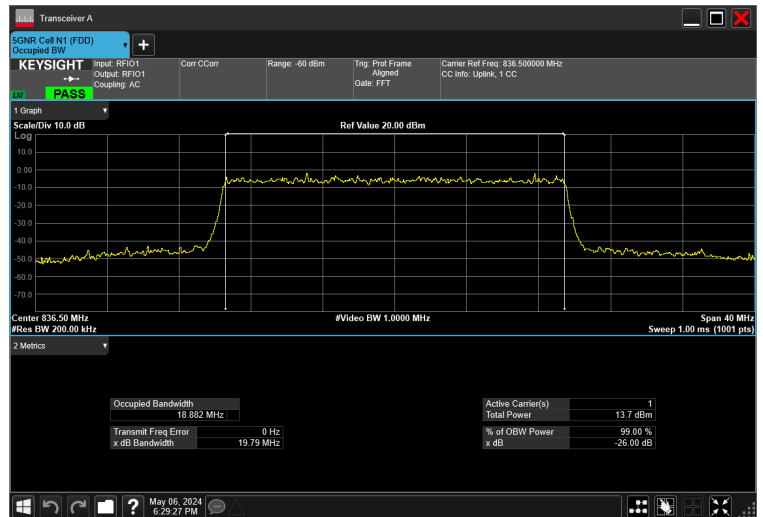

20MHz_15kHz_836.5MHz_CP-OFDM 16 QAM_RB106@0 18.882 MHz