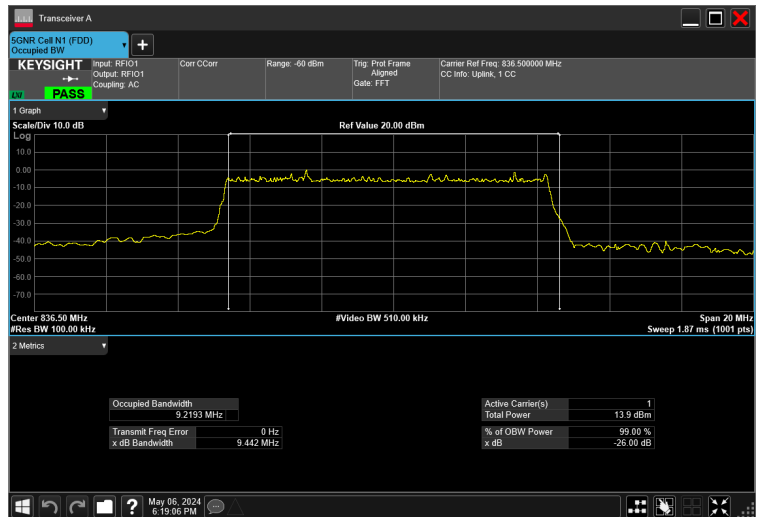

10MHz_15kHz_836.5MHz_DFT-s-OFDM 64 QAM_RB50@0 9.219 MHz