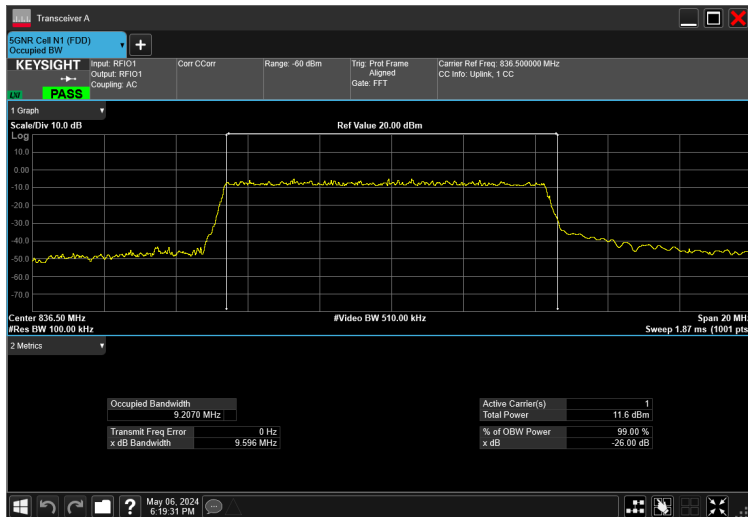

10MHz_15kHz_836.5MHz_DFT-s-OFDM 256 QAM_RB50@0 9.207 MHz