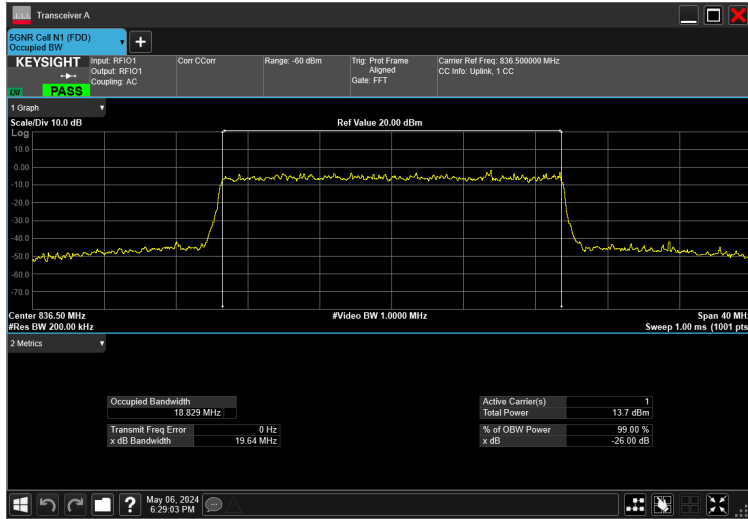

20MHz_15kHz_836.5MHz_CP-OFDM QPSK_RB106@0 18.829 MHz