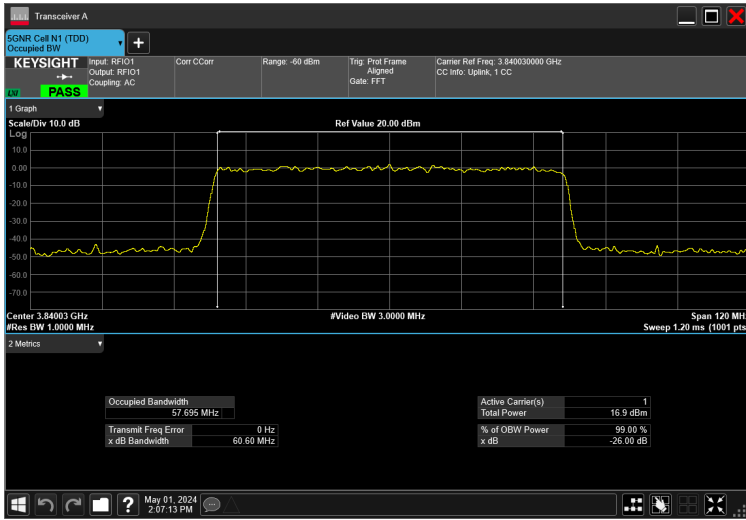

60MHz_30kHz_3840MHz_CP-OFDM 64 QAM_RB162@0 57.695 MHz