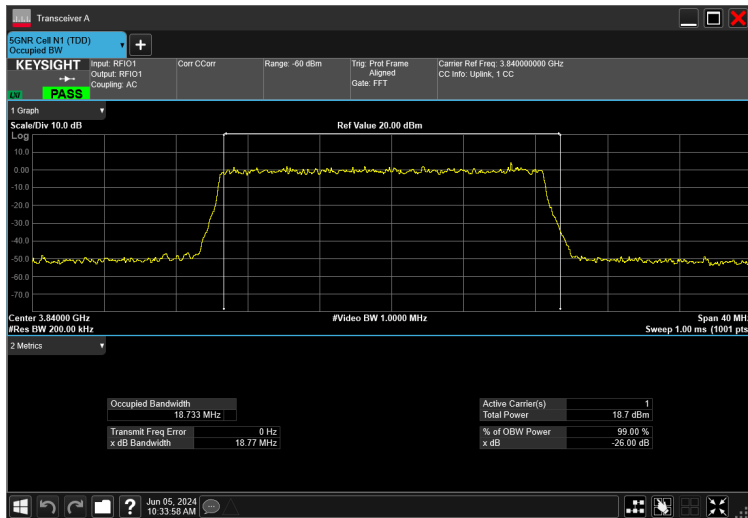

20MHz_30kHz_3840MHz_CP-OFDM 16 QAM_RB51@0 18.243 MHz

20MHz_15kHz_3840MHz_DFT-s-OFDM QPSK_RB100@0 18.733 MHz