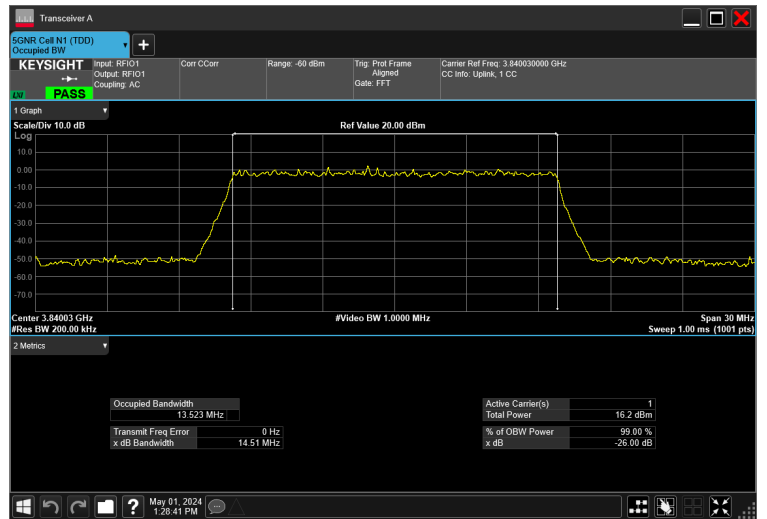

15MHz\_30kHz\_3840MHz\_CP-OFDM 16 QAM\_RB38@0 13.572 MHz

15MHz\_30kHz\_3840MHz\_CP-OFDM 256 QAM\_RB38@0 13.576 MHz

15MHz\_30kHz\_3840MHz\_CP-OFDM 64 QAM\_RB38@0 13.574 MHz

15MHz\_30kHz\_3840MHz\_CP-OFDM QPSK\_RB38@0 13.523 MHz