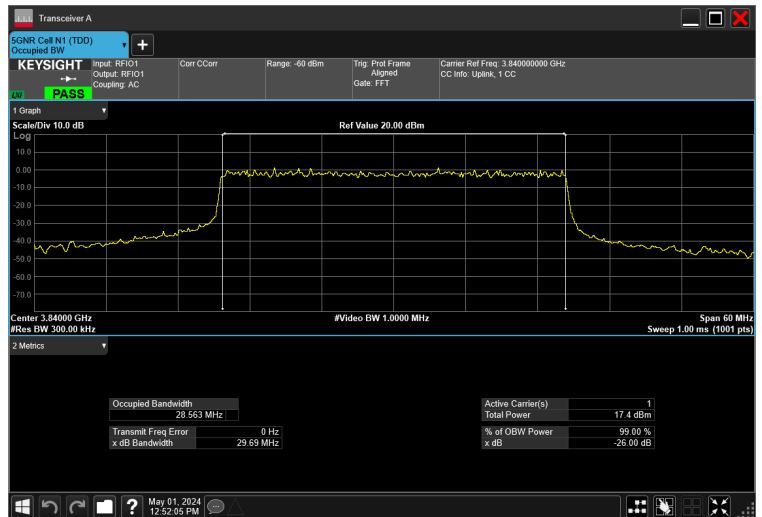

30MHz_15kHz_3840MHz_DFT-s-OFDM 64 QAM_RB160@0 28.563 MHz