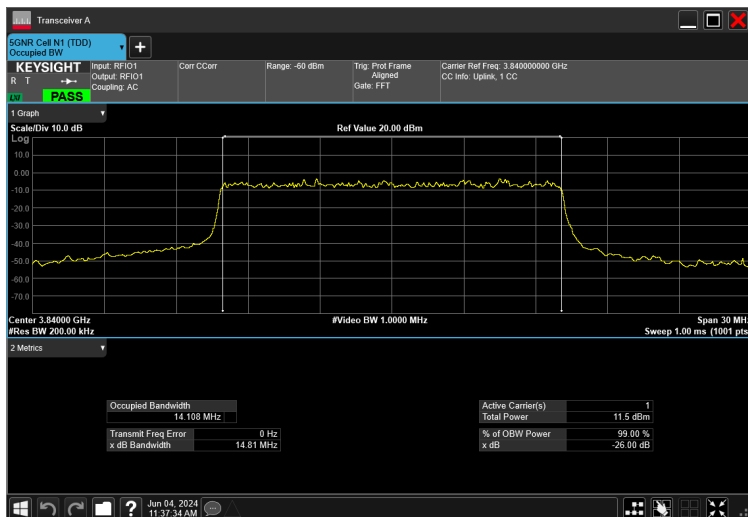

15MHz_15kHz_3840MHz_CP-OFDM QPSK_RB79@0 14.067 MHz

15MHz_15kHz_3840MHz_CP-OFDM 256 QAM_RB79@0 14.108 MHz