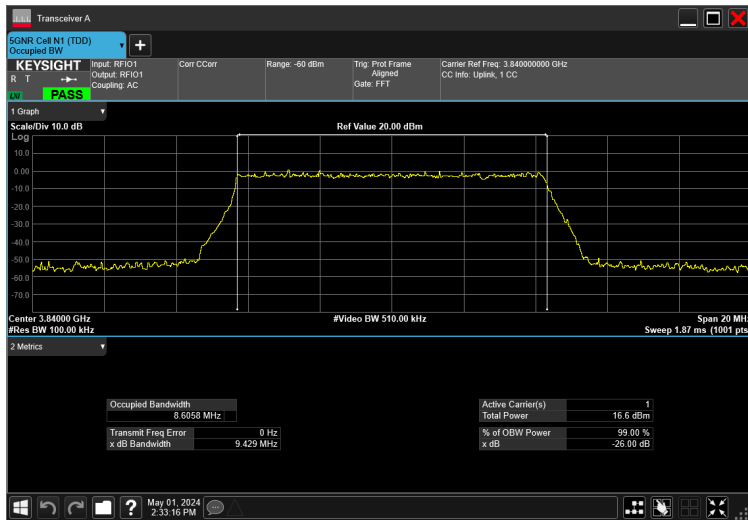

10MHz_30kHz_3840MHz_DFT-s-OFDM 64 QAM_RB24@0 8.606 MHz