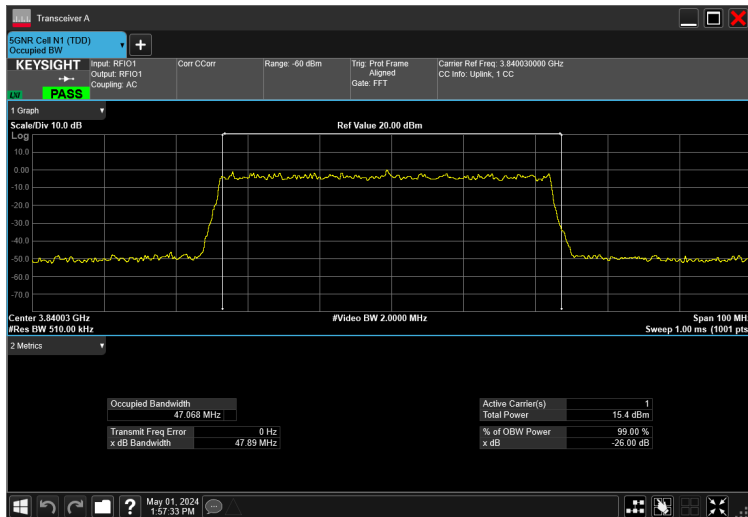

50MHz_30kHz_3840MHz_DFT-s-OFDM 256 QAM_RB128@0 47.068 MHz