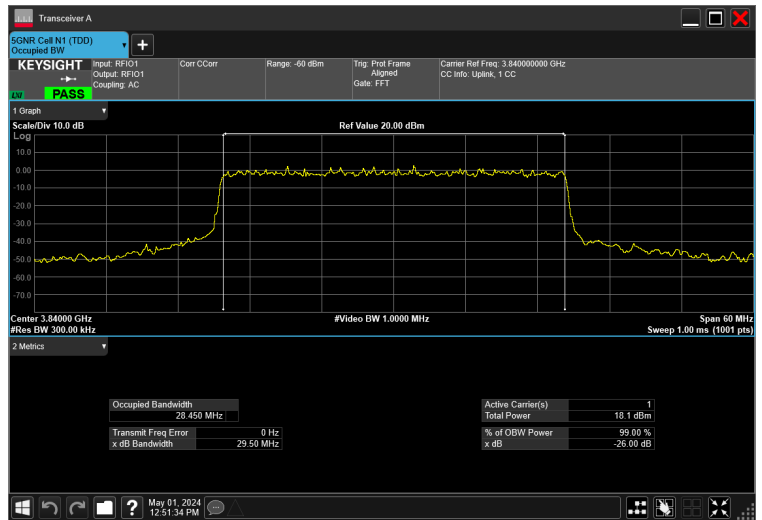

30MHz\_15kHz\_3840MHz\_CP-OFDM 256 QAM\_RB160@0 28.487 MHz

30MHz\_15kHz\_3840MHz\_CP-OFDM 64 QAM\_RB160@0 28.575 MHz

30MHz\_15kHz\_3840MHz\_CP-OFDM QPSK\_RB160@0 28.499 MHz

30MHz\_15kHz\_3840MHz\_DFT-s-OFDM 16 QAM\_RB160@0 28.450 MHz