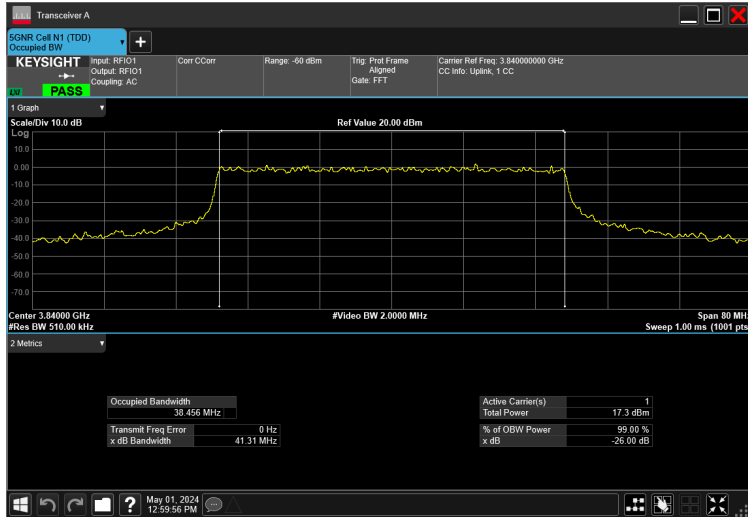

40MHz_15kHz_3840MHz_CP-OFDM 16 QAM_RB216@0 38.456 MHz