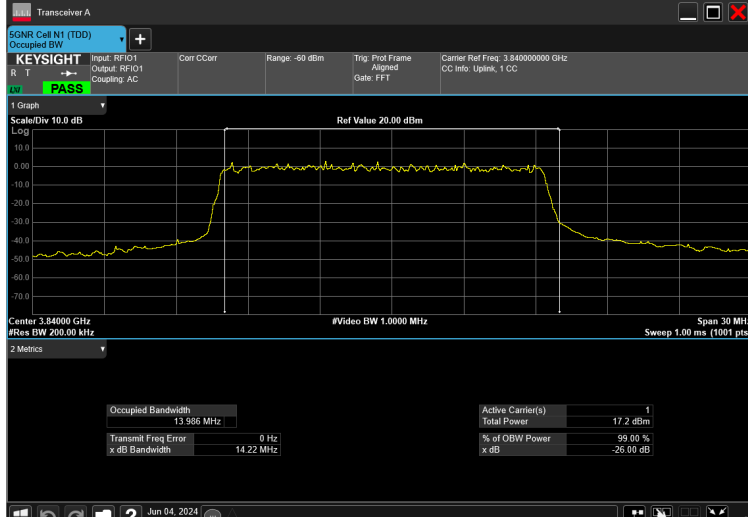

15MHz_30kHz_3840MHz_CP-OFDM 16 QAM_RB38@0 13.572 MHz

15MHz_15kHz_3840MHz_DFT-s-OFDM QPSK_RB75@0 13.986 MHz