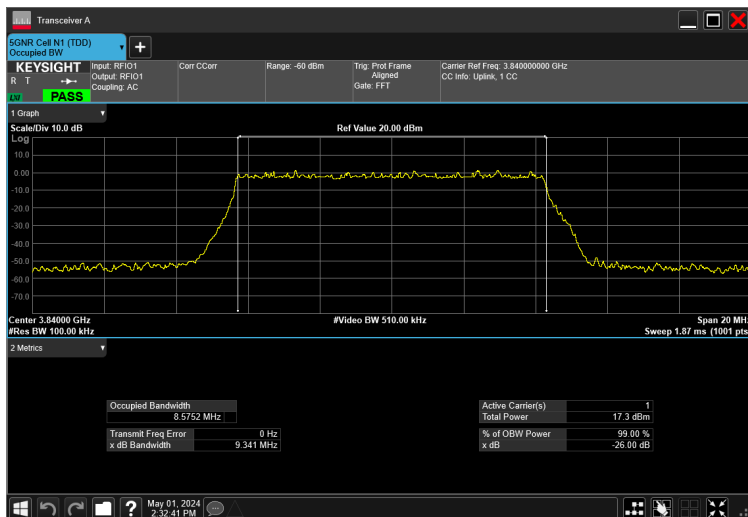

10MHz_30kHz_3840MHz_DFT-s-OFDM 64 QAM_RB24@0 8.606 MHz

10MHz_30kHz_3840MHz_DFT-s-OFDM 16 QAM_RB24@0 8.575 MHz