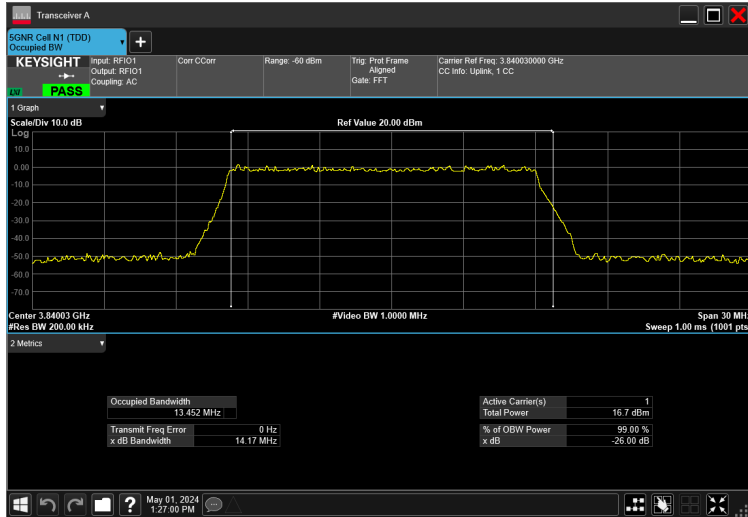

15MHz_30kHz_3840MHz_DFT-s-OFDM 64 QAM_RB36@0 13.452 MHz