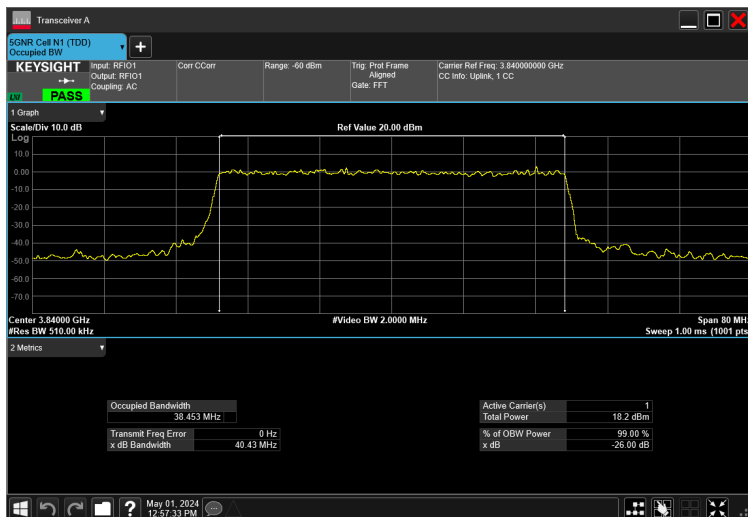

40MHz_15kHz_3840MHz_DFT-s-OFDM 64 QAM_RB216@0 38.413 MHz

40MHz_15kHz_3840MHz_DFT-s-OFDM 16 QAM_RB216@0 38.453 MHz