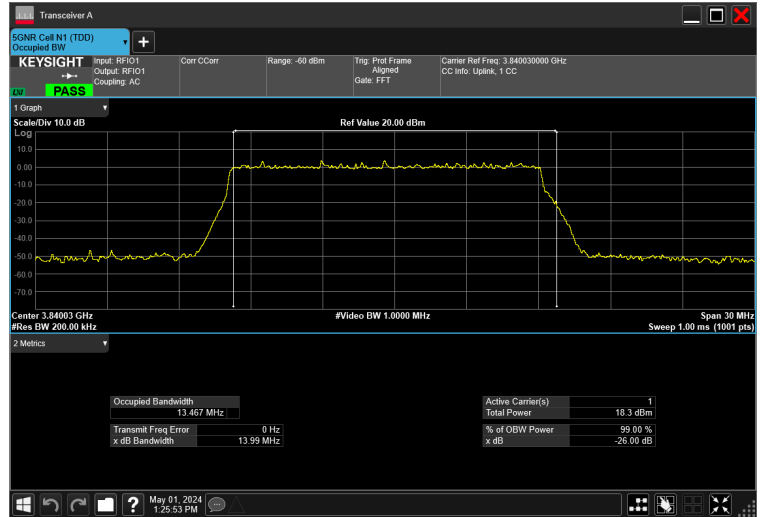

15MHz\_30kHz\_3840MHz\_DFT-s-OFDM 16 QAM\_RB36@0 13.460 MHz

15MHz\_30kHz\_3840MHz\_DFT-s-OFDM 256 QAM\_RB36@0 13.464 MHz

15MHz\_30kHz\_3840MHz\_DFT-s-OFDM 64 QAM\_RB36@0 13.452 MHz

15MHz\_30kHz\_3840MHz\_DFT-s-OFDM QPSK\_RB36@0 13.467 MHz