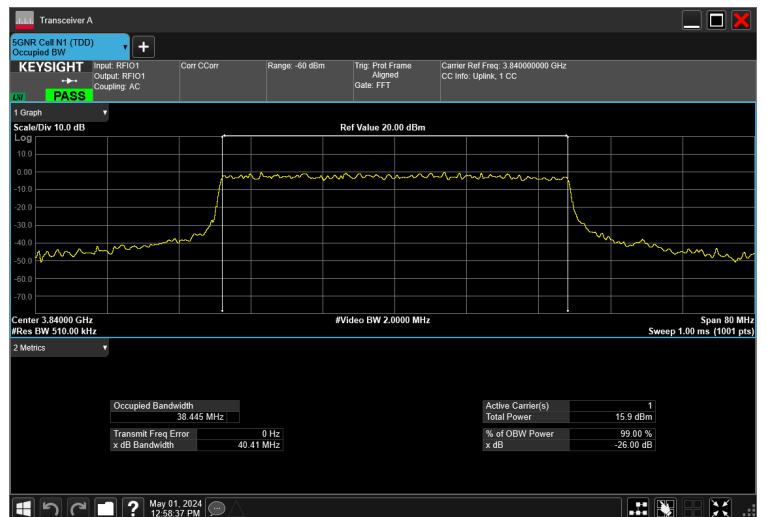

40MHz_15kHz_3840MHz_DFT-s-OFDM QPSK_RB216@0 38.585 MHz

40MHz_15kHz_3840MHz_DFT-s-OFDM 256 QAM_RB216@0 38.445 MHz