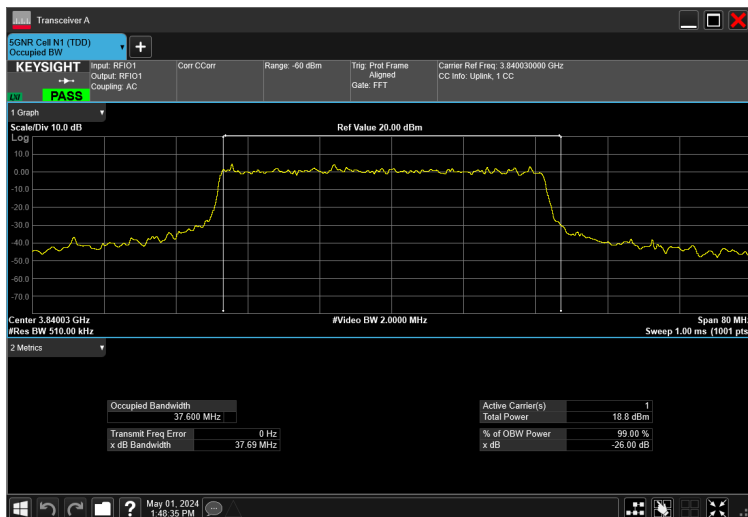

50MHz_15kHz_3840MHz_CP-OFDM 16 QAM_RB270@0 48.024 MHz

40MHz_30kHz_3840MHz_DFT-s-OFDM QPSK_RB100@0 37.600 MHz