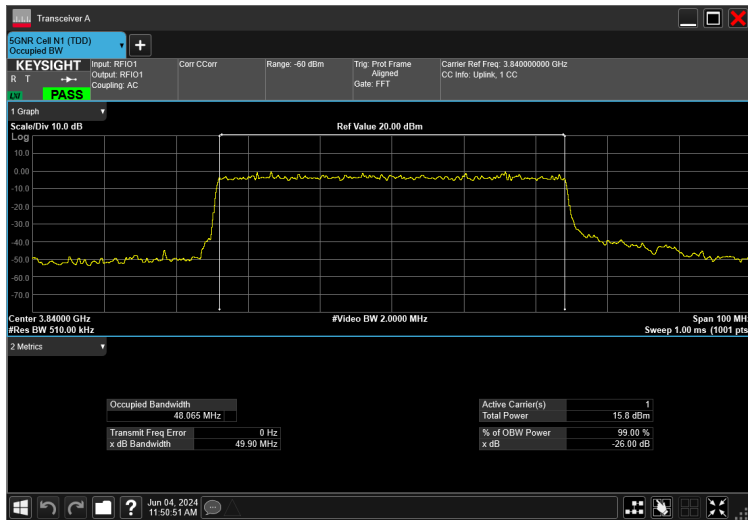

50MHz_15kHz_3840MHz_DFT-s-OFDM 64 QAM_RB270@0 48.065 MHz