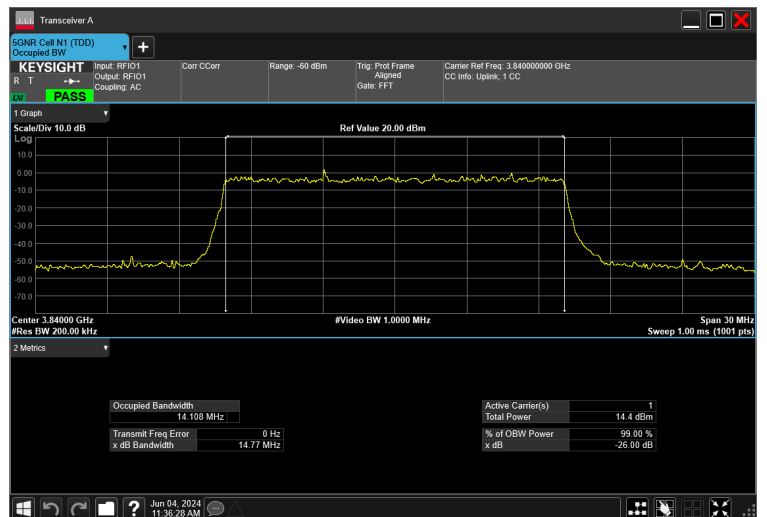

15MHz_15kHz_3840MHz_DFT-s-OFDM 16 QAM_RB75@0 13.999 MHz

15MHz_15kHz_3840MHz_CP-OFDM 64 QAM_RB79@0 14.108 MHz