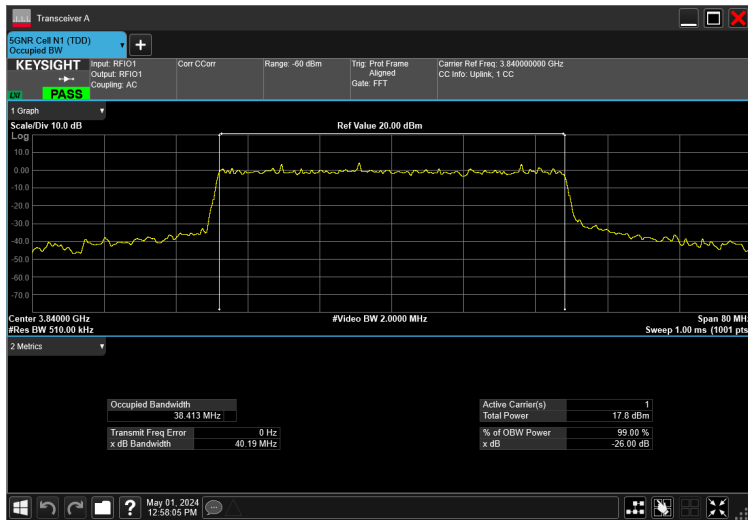

40MHz_15kHz_3840MHz_DFT-s-OFDM 64 QAM_RB216@0 38.413 MHz