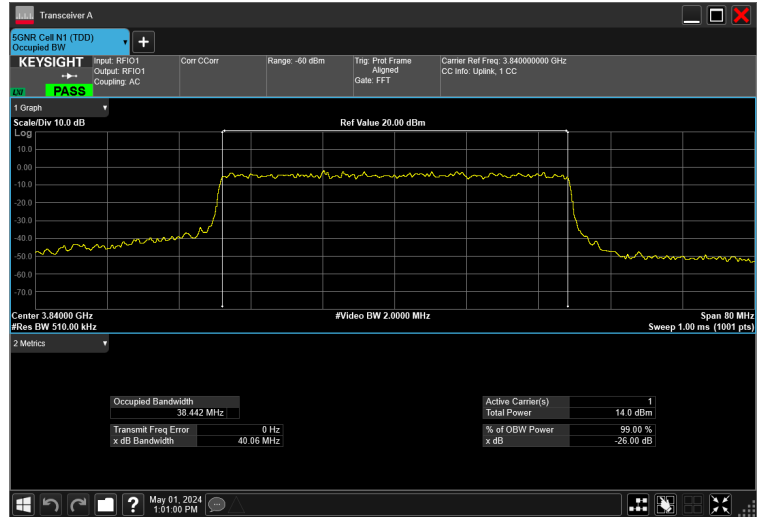

40MHz_15kHz_3840MHz_CP-OFDM 256 QAM_RB216@0 38.442 MHz