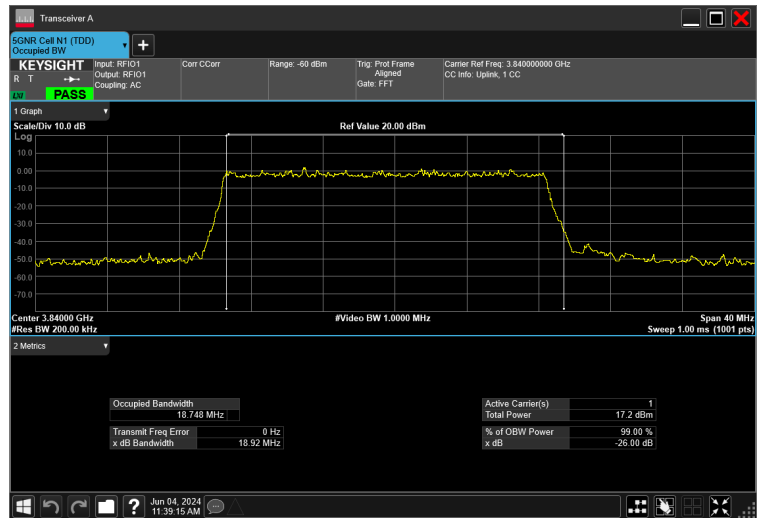

20MHz_30kHz_3840MHz_CP-OFDM 256 QAM_RB51@0 18.241 MHz

20MHz_15kHz_3840MHz_DFT-s-OFDM $\pi/2$ BPSK_RB100@0 18.748 MHz