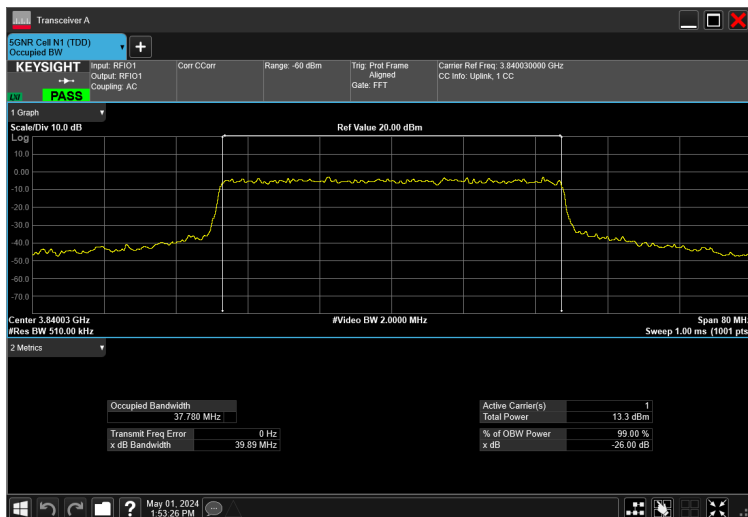

40MHz_30kHz_3840MHz_CP-OFDM QPSK_RB106@0 37.767 MHz

40MHz_30kHz_3840MHz_CP-OFDM 256 QAM_RB106@0 37.780 MHz