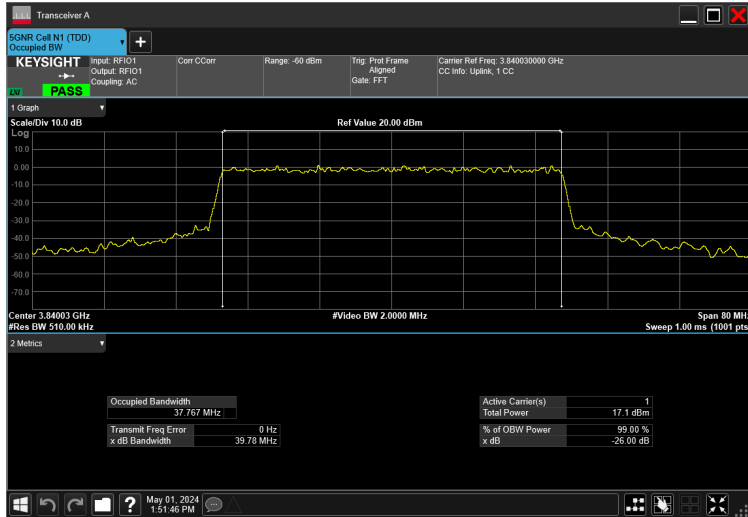

40MHz_30kHz_3840MHz_CP-OFDM QPSK_RB106@0 37.767 MHz