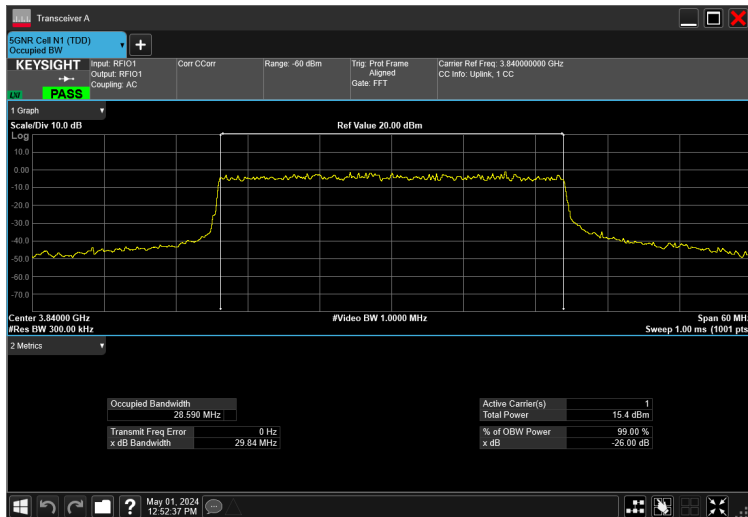

30MHz_15kHz_3840MHz_DFT-s-OFDM 256 QAM_RB160@0 28.590 MHz