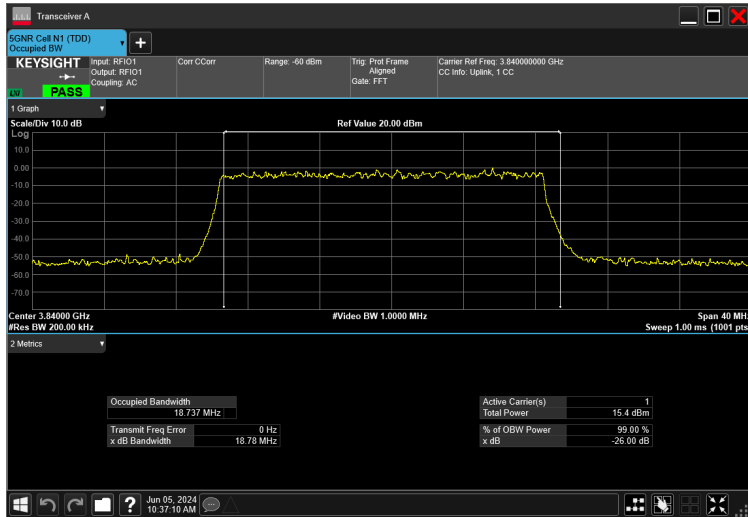

20MHz_15kHz_3840MHz_DFT-s-OFDM 256 QAM_RB100@0 18.737 MHz