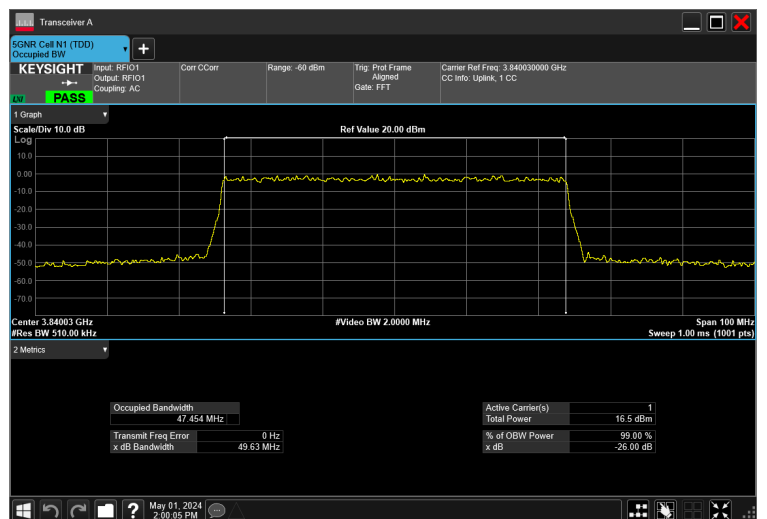

50MHz_30kHz_3840MHz_DFT-s-OFDM 16 QAM_RB128@0 47.026 MHz

50MHz_30kHz_3840MHz_CP-OFDM 64 QAM_RB133@0 47.454 MHz