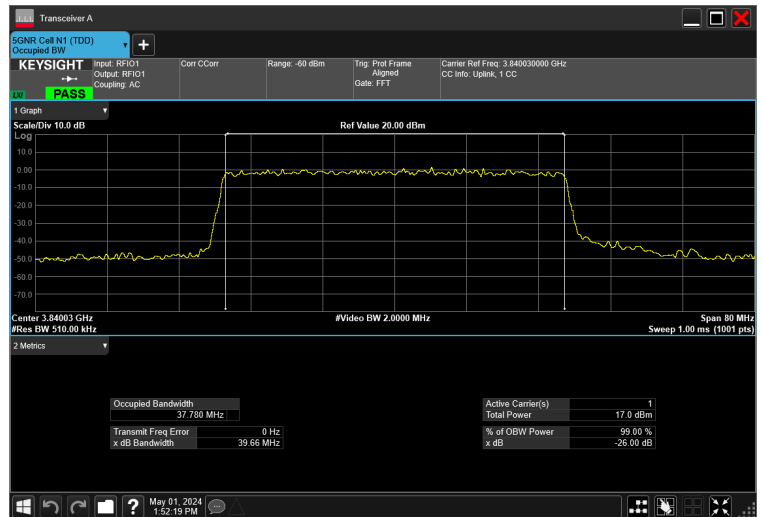

40MHz_30kHz_3840MHz_CP-OFDM 16 QAM_RB106@0 37.780 MHz