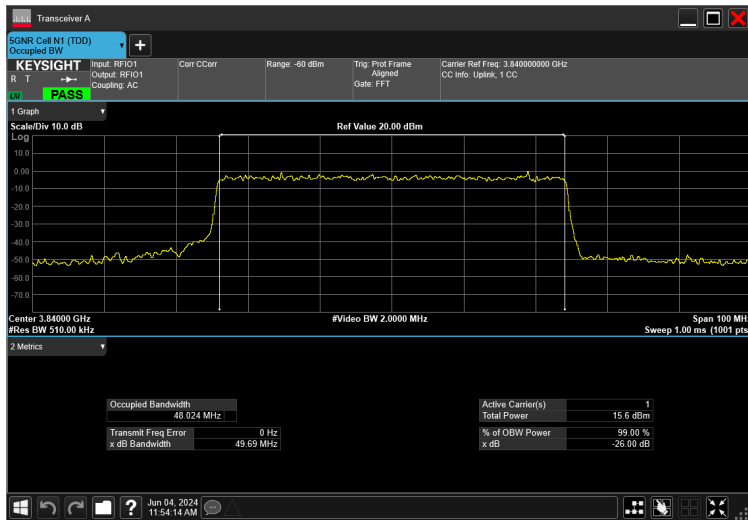

50MHz_15kHz_3840MHz_CP-OFDM 16 QAM_RB270@0 48.024 MHz