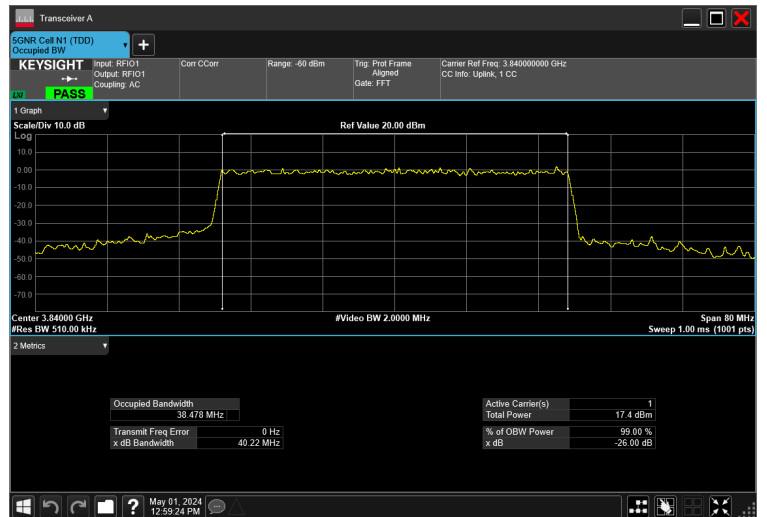

40MHz\_15kHz\_3840MHz\_CP-OFDM 16 QAM\_RB216@0 38.456 MHz

40MHz\_15kHz\_3840MHz\_CP-OFDM 256 QAM\_RB216@0 38.442 MHz

40MHz\_15kHz\_3840MHz\_CP-OFDM 64 QAM\_RB216@0 38.561 MHz

40MHz\_15kHz\_3840MHz\_CP-OFDM QPSK\_RB216@0 38.478 MHz