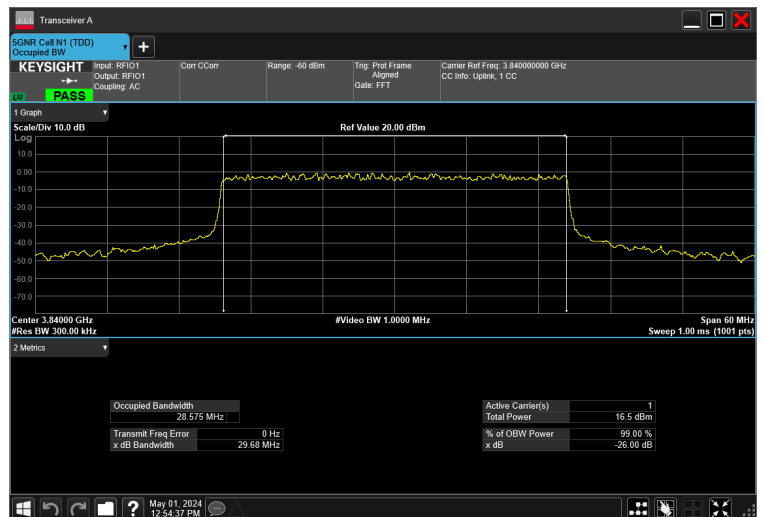

30MHz_15kHz_3840MHz_DFT-s-OFDM 16 QAM_RB160@0 28.450 MHz

30MHz_15kHz_3840MHz_CP-OFDM 64 QAM_RB160@0 28.575 MHz