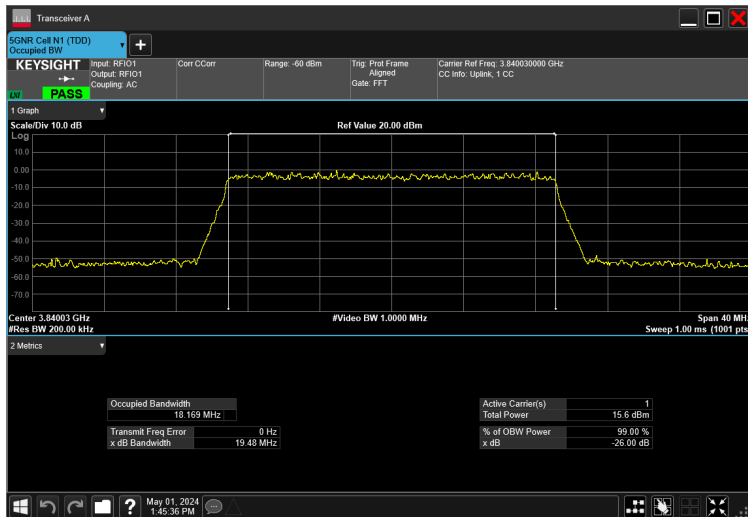

20MHz_30kHz_3840MHz_CP-OFDM 64 QAM_RB51@0 18.169 MHz