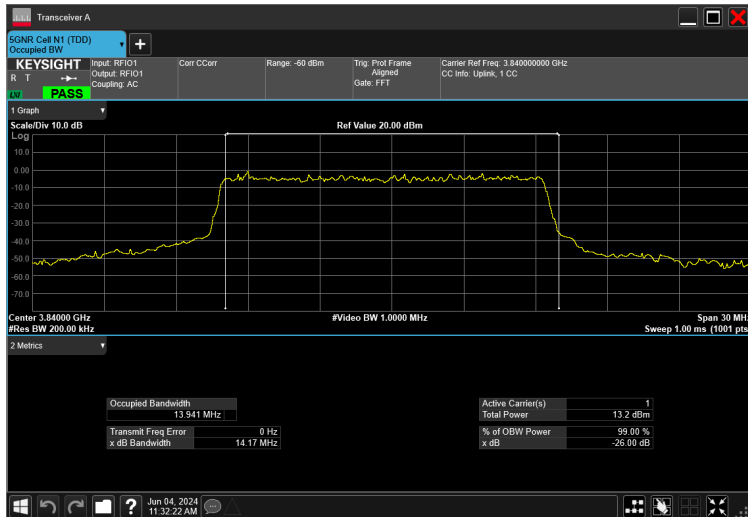

15MHz_15kHz_3840MHz_DFT-s-OFDM 256 QAM_RB75@0 13.941 MHz