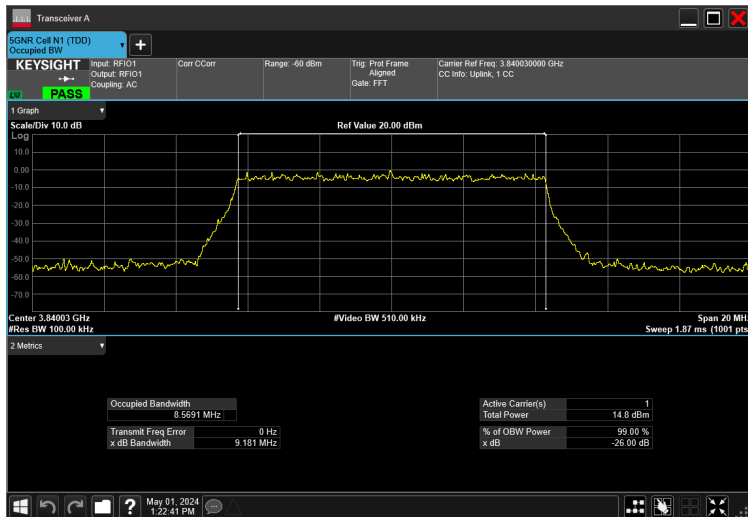

10MHz_30kHz_3840MHz_CP-OFDM 64 QAM_RB24@0 8.569 MHz