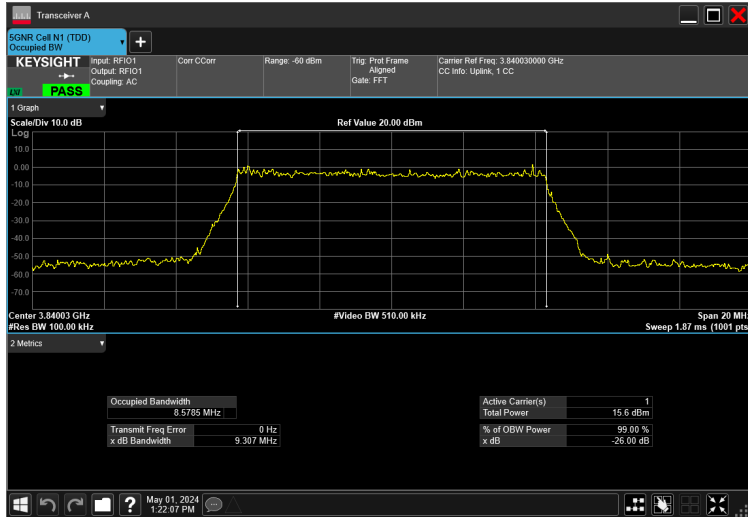

10MHz_30kHz_3840MHz_CP-OFDM 16 QAM_RB24@0 8.578 MHz