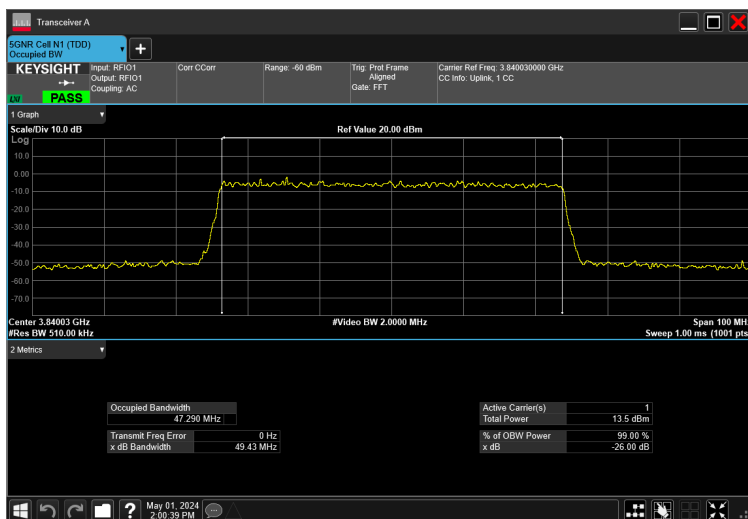

50MHz_30kHz_3840MHz_CP-OFDM QPSK_RB133@0 47.457 MHz

50MHz_30kHz_3840MHz_CP-OFDM 256 QAM_RB133@0 47.290 MHz