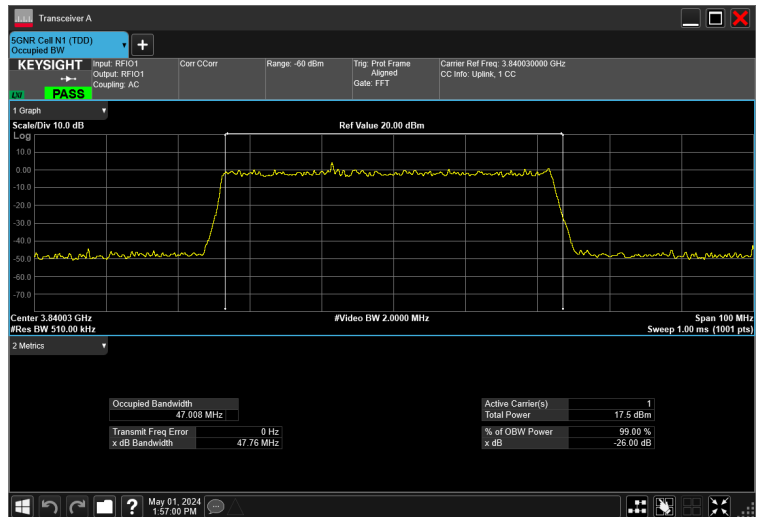

50MHz_30kHz_3840MHz_DFT-s-OFDM 64 QAM_RB128@0 47.008 MHz