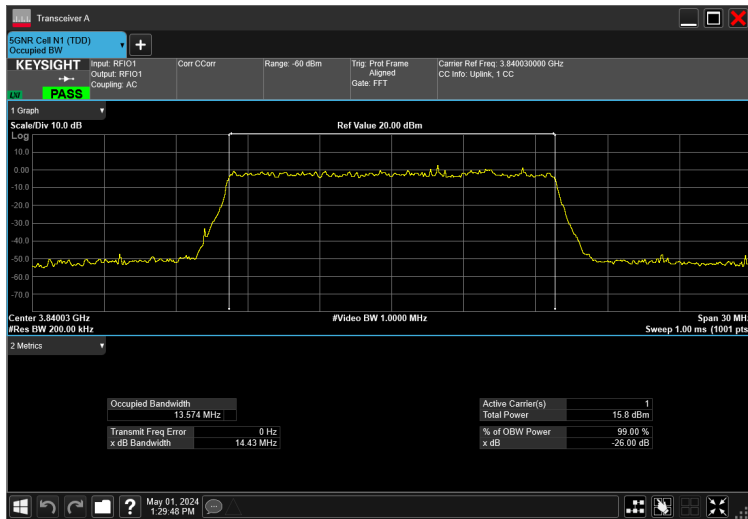

15MHz_30kHz_3840MHz_CP-OFDM 64 QAM_RB38@0 13.574 MHz