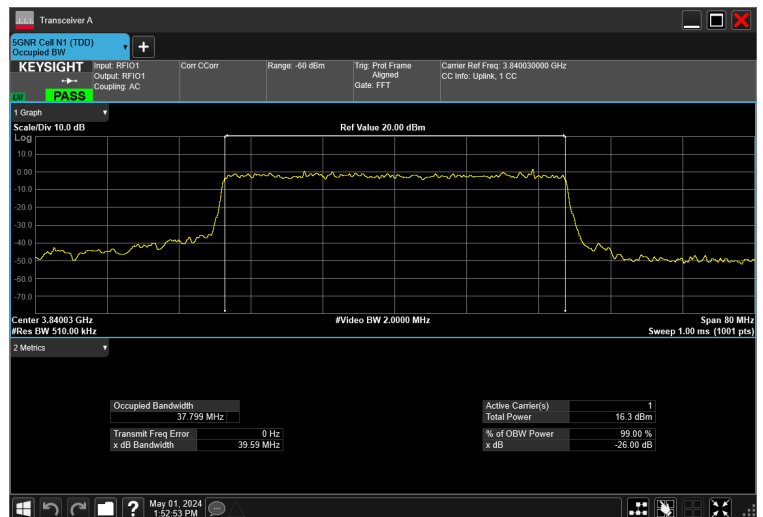

40MHz\_15kHz\_3840MHz\_DFT-s-OFDM  $\pi/2$  BPSK\_RB216@0 38.404 MHz

40MHz\_30kHz\_3840MHz\_CP-OFDM 16 QAM\_RB106@0 37.780 MHz

40MHz\_30kHz\_3840MHz\_CP-OFDM 256 QAM\_RB106@0 37.780 MHz

40MHz\_30kHz\_3840MHz\_CP-OFDM 64 QAM\_RB106@0 37.799 MHz