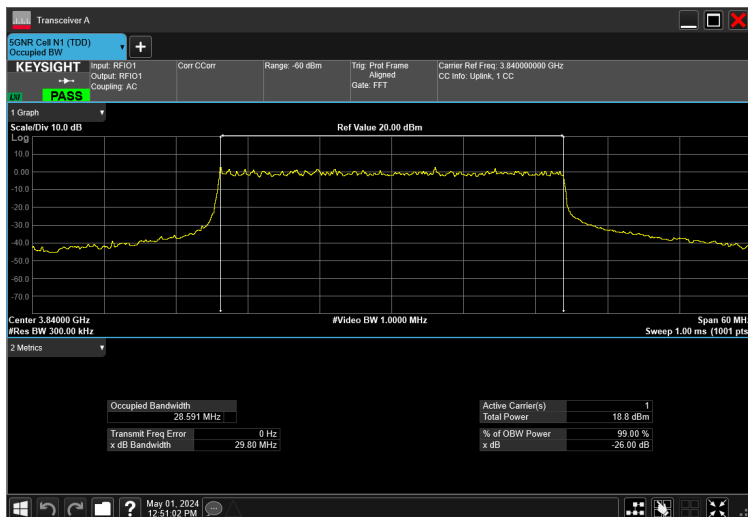

40MHz_15kHz_3840MHz_CP-OFDM 16 QAM_RB216@0 38.456 MHz

30MHz_15kHz_3840MHz_DFT-s-OFDM QPSK_RB160@0 28.591 MHz