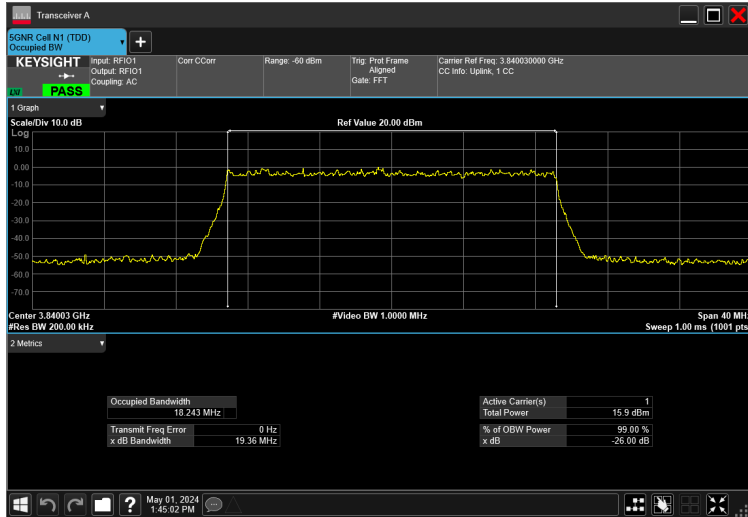

20MHz_30kHz_3840MHz_CP-OFDM 16 QAM_RB51@0 18.243 MHz