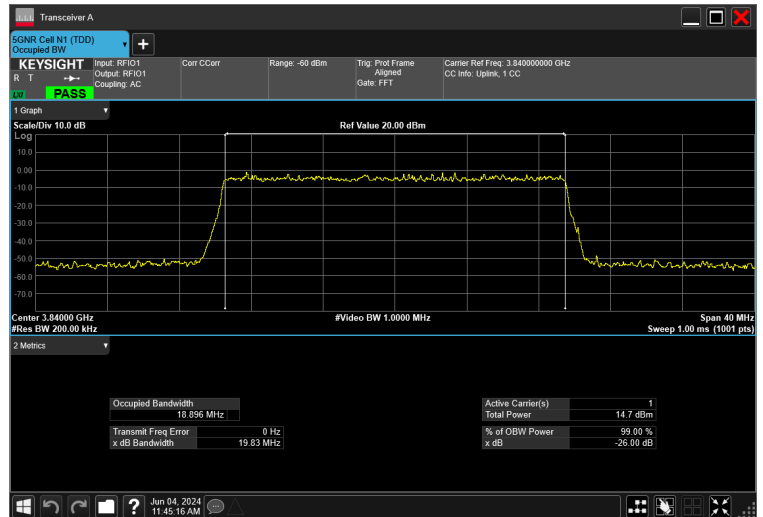

20MHz_15kHz_3840MHz_CP-OFDM 16 QAM_RB106@0 18.896 MHz