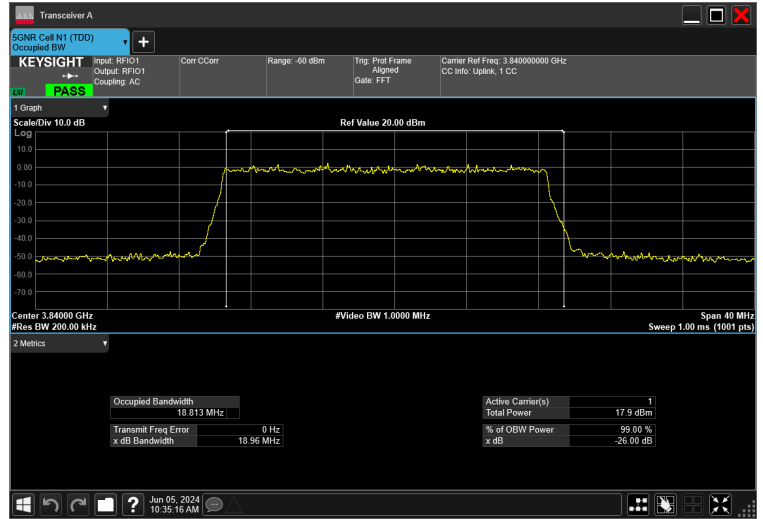

20MHz_15kHz_3840MHz_DFT-s-OFDM 16 QAM_RB100@0 18.813 MHz