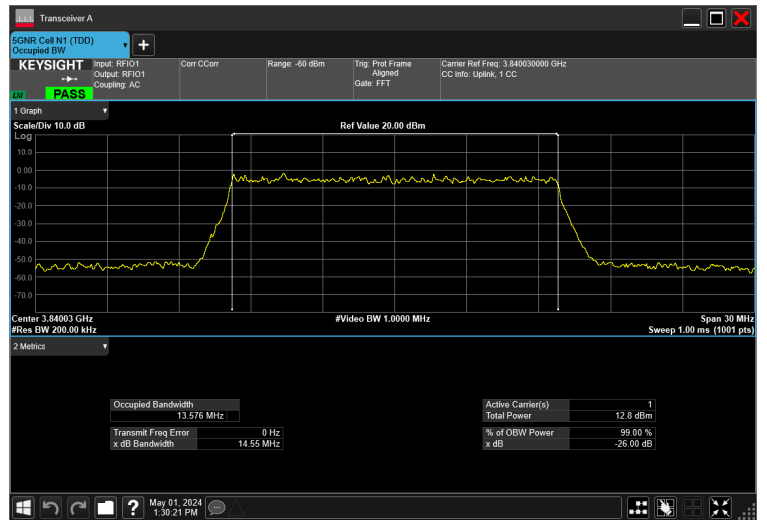

15MHz_30kHz_3840MHz_CP-OFDM 256 QAM_RB38@0 13.576 MHz