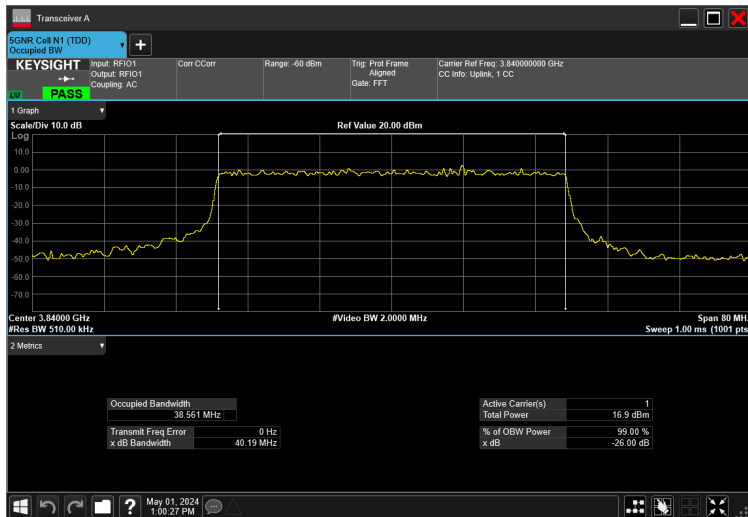

40MHz_15kHz_3840MHz_CP-OFDM 64 QAM_RB216@0 38.561 MHz