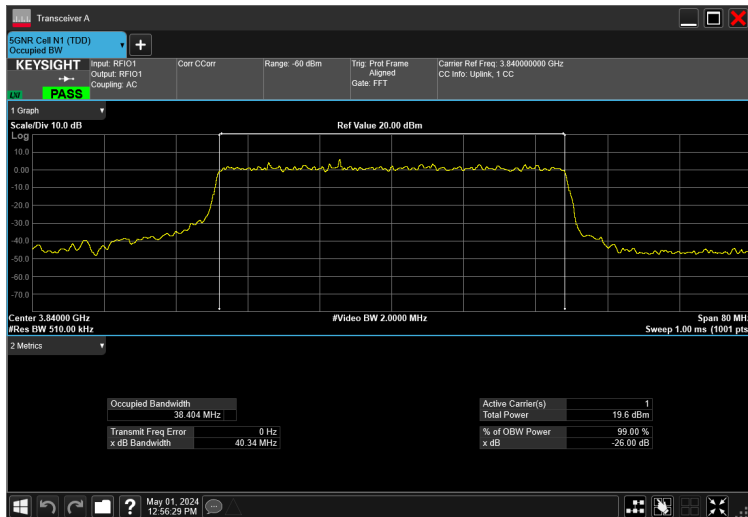

40MHz_15kHz_3840MHz_DFT-s-OFDM $\pi/2$ BPSK_RB216@0 38.404 MHz