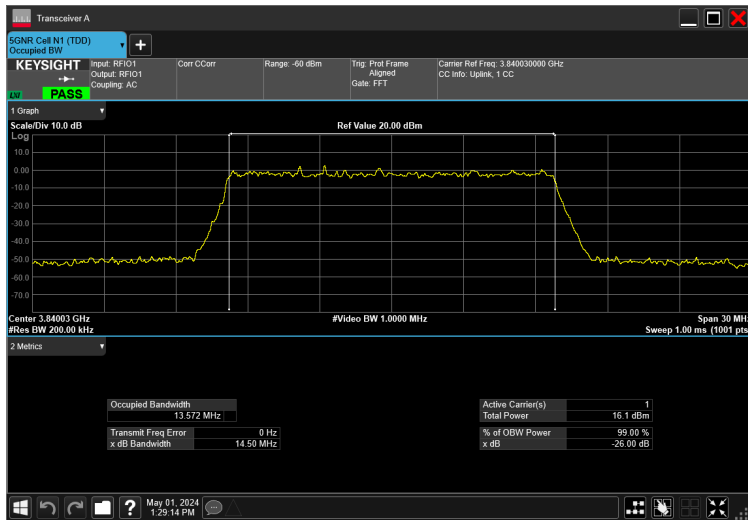

15MHz_30kHz_3840MHz_CP-OFDM 16 QAM_RB38@0 13.572 MHz