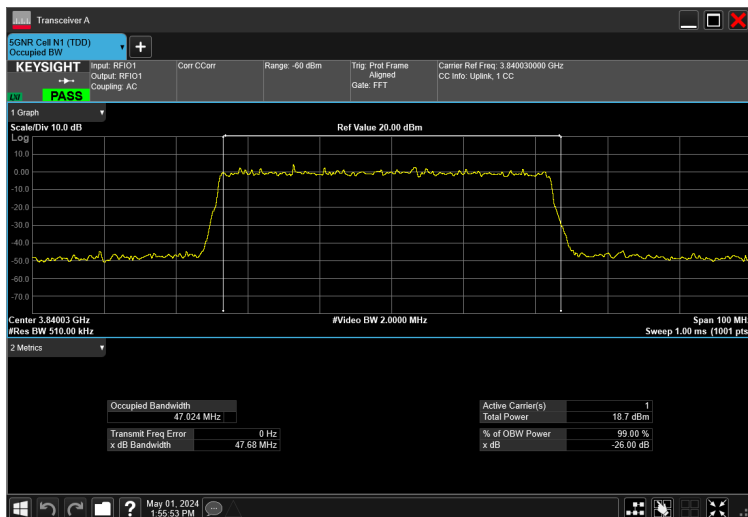

60MHz_30kHz_3840MHz_CP-OFDM 16 QAM_RB162@0 57.856 MHz

50MHz_30kHz_3840MHz_DFT-s-OFDM QPSK_RB128@0 47.024 MHz