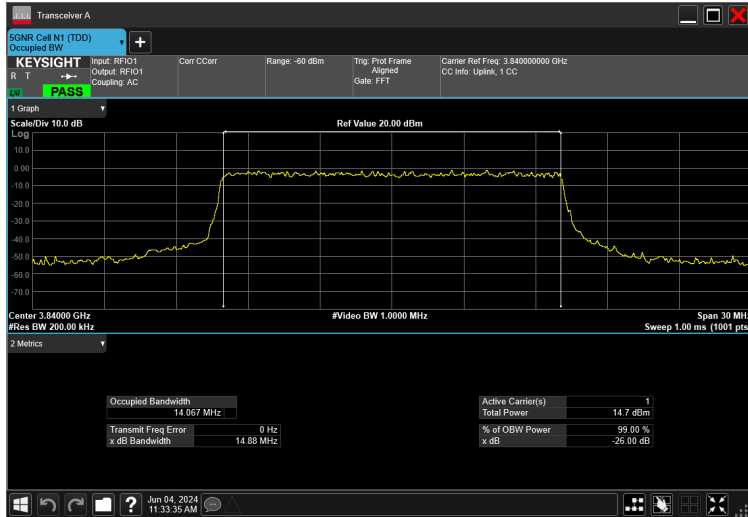

15MHz_15kHz_3840MHz_CP-OFDM QPSK_RB79@0 14.067 MHz