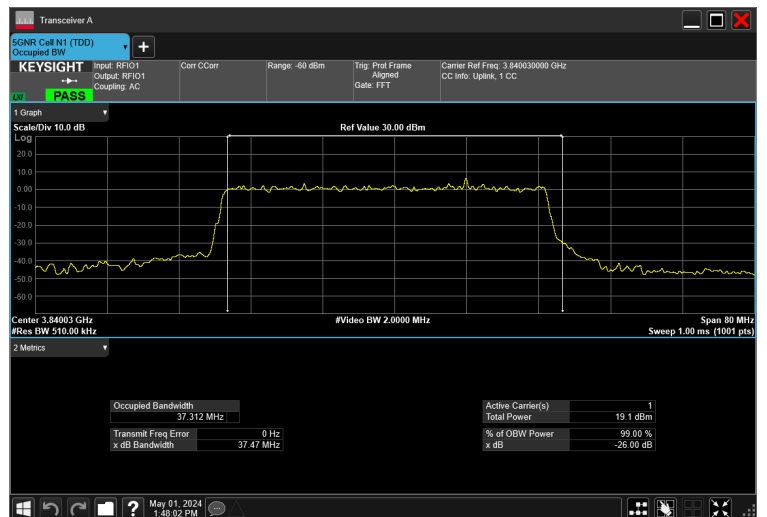

50MHz_15kHz_3840MHz_CP-OFDM 256 QAM_RB270@0 47.877 MHz

40MHz_30kHz_3840MHz_DFT-s-OFDM $\pi/2$ BPSK_RB100@0 37.312 MHz