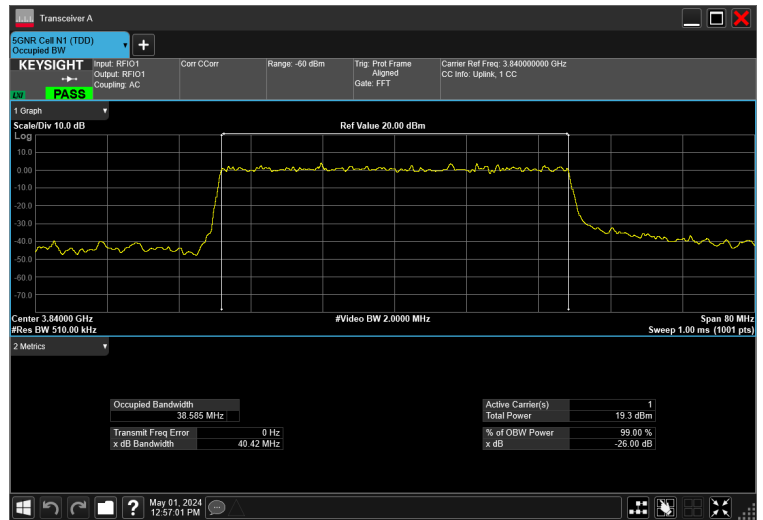

40MHz\_15kHz\_3840MHz\_DFT-s-OFDM 16 QAM\_RB216@0 38.453 MHz

40MHz\_15kHz\_3840MHz\_DFT-s-OFDM 256 QAM\_RB216@0 38.445 MHz

40MHz\_15kHz\_3840MHz\_DFT-s-OFDM 64 QAM\_RB216@0 38.413 MHz

40MHz\_15kHz\_3840MHz\_DFT-s-OFDM QPSK\_RB216@0 38.585 MHz