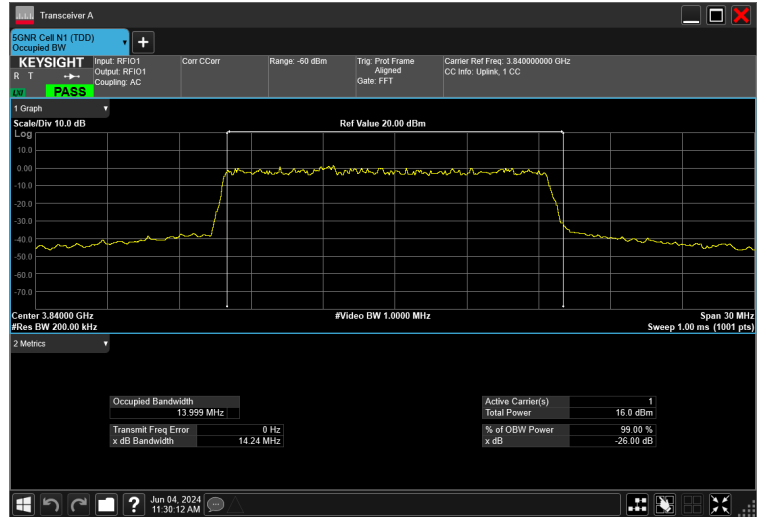

15MHz\_15kHz\_3840MHz\_CP-OFDM 256 QAM\_RB79@0 14.108 MHz

15MHz\_15kHz\_3840MHz\_CP-OFDM 64 QAM\_RB79@0 14.108 MHz

15MHz\_15kHz\_3840MHz\_CP-OFDM QPSK\_RB79@0 14.067 MHz

15MHz\_15kHz\_3840MHz\_DFT-s-OFDM 16 QAM\_RB75@0 13.999 MHz