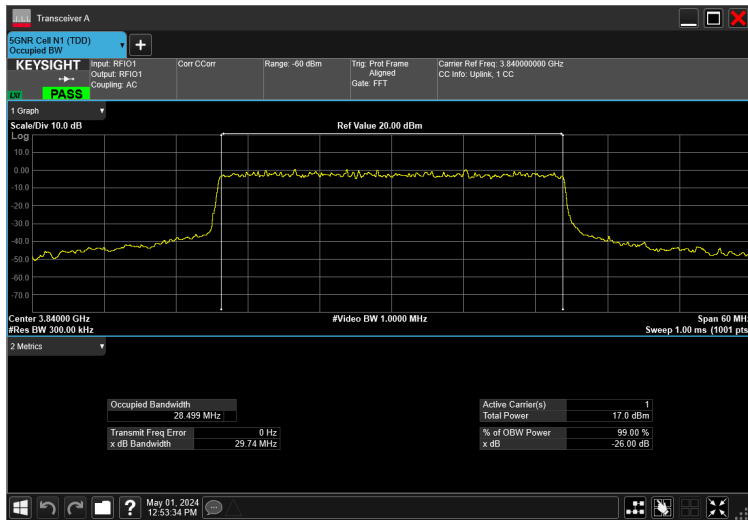

30MHz_15kHz_3840MHz_CP-OFDM QPSK_RB160@0 28.499 MHz