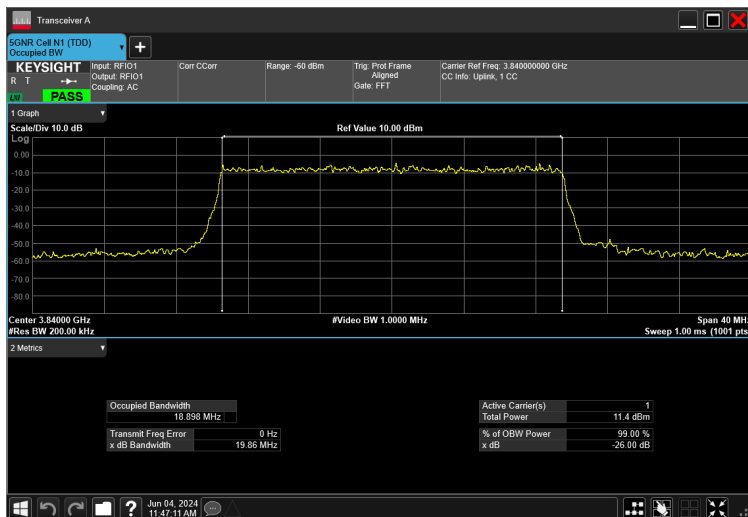

20MHz_15kHz_3840MHz_CP-OFDM QPSK_RB106@0 18.882 MHz

20MHz_15kHz_3840MHz_CP-OFDM 256 QAM_RB106@0 18.898 MHz