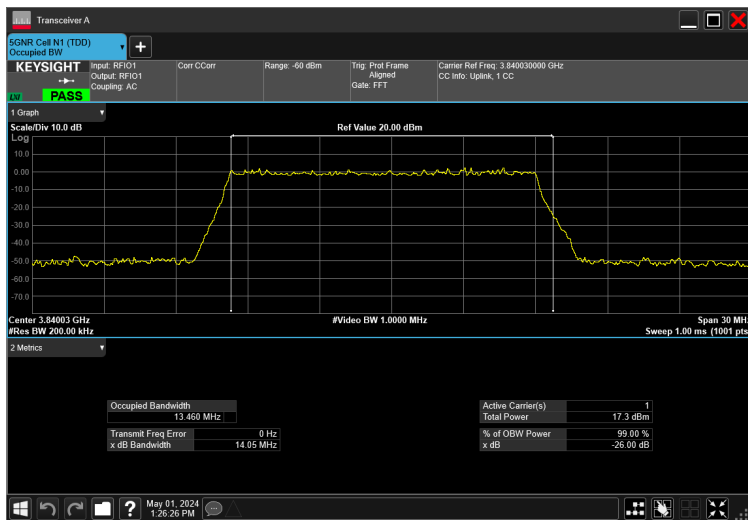

15MHz_30kHz_3840MHz_DFT-s-OFDM 64 QAM_RB36@0 13.452 MHz

15MHz_30kHz_3840MHz_DFT-s-OFDM 16 QAM_RB36@0 13.460 MHz