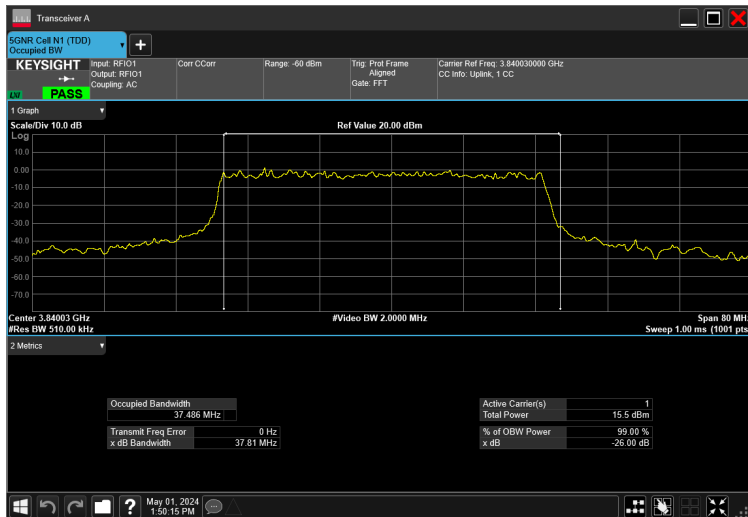

40MHz_30kHz_3840MHz_DFT-s-OFDM 256 QAM_RB100@0 37.486 MHz