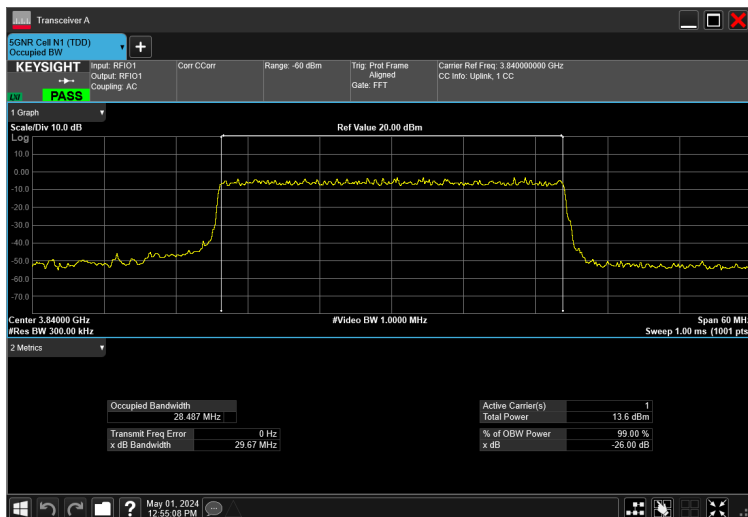

30MHz_15kHz_3840MHz_CP-OFDM QPSK_RB160@0 28.499 MHz

30MHz_15kHz_3840MHz_CP-OFDM 256 QAM_RB160@0 28.487 MHz