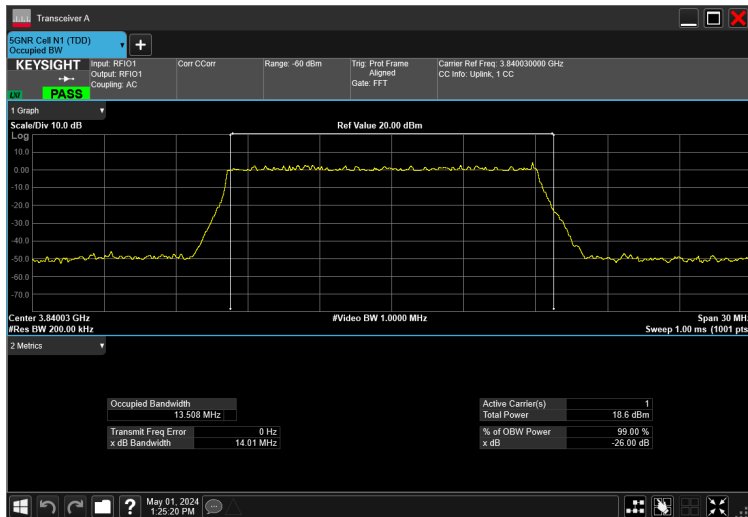

15MHz_30kHz_3840MHz_DFT-s-OFDM $\pi/2$ BPSK_RB36@0 13.508 MHz