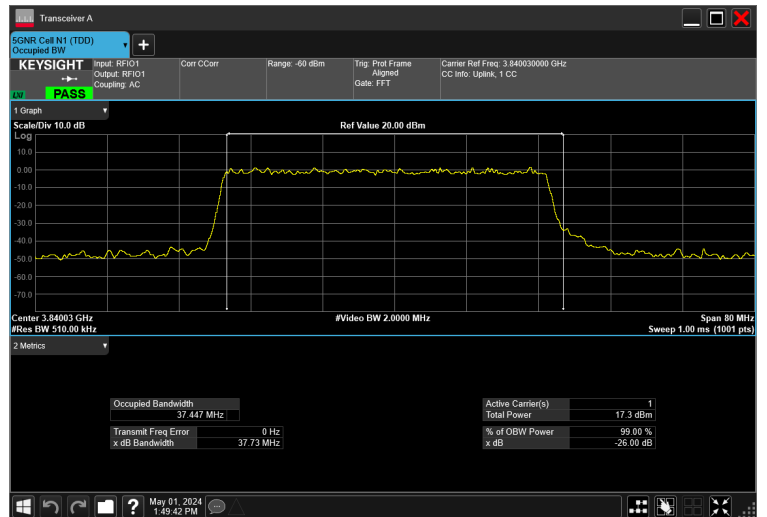

40MHz\_30kHz\_3840MHz\_CP-OFDM QPSK\_RB106@0 37.767 MHz

40MHz\_30kHz\_3840MHz\_DFT-s-OFDM 16 QAM\_RB100@0 37.349 MHz

40MHz\_30kHz\_3840MHz\_DFT-s-OFDM 256 QAM\_RB100@0 37.486 MHz

40MHz\_30kHz\_3840MHz\_DFT-s-OFDM 64 QAM\_RB100@0 37.447 MHz