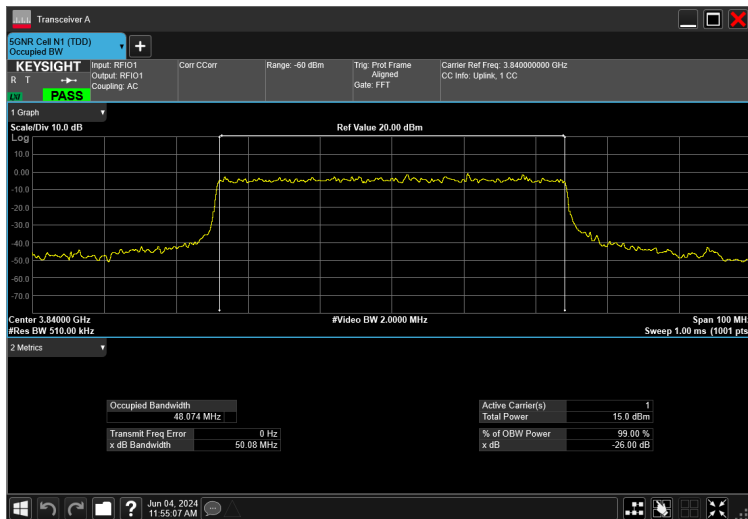

50MHz_15kHz_3840MHz_CP-OFDM 64 QAM_RB270@0 48.074 MHz