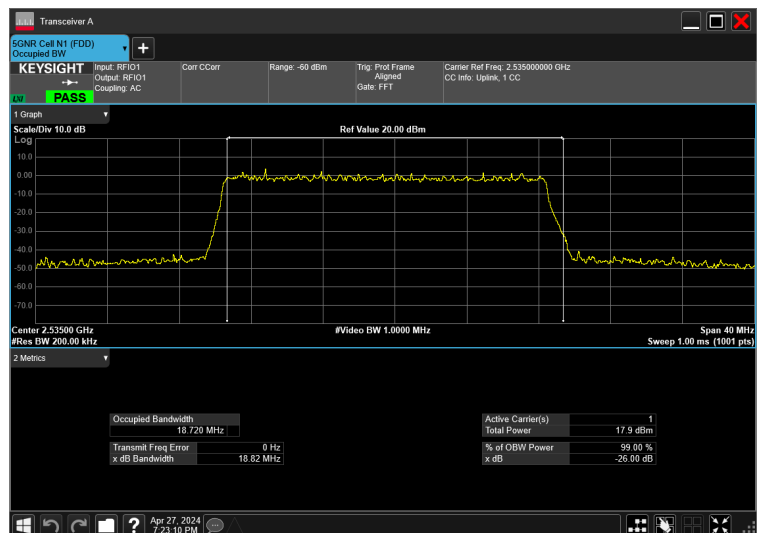

20MHz_15kHz_2535MHz_DFT-s-OFDM 256 QAM_RB100@0 18.720 MHz