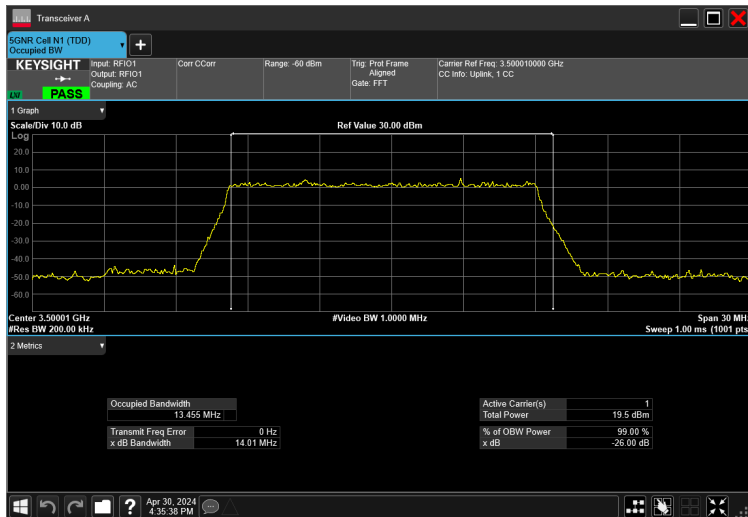

15MHz_30kHz_3500MHz_DFT-s-OFDM $\pi/2$ BPSK_RB36@0 13.455 MHz