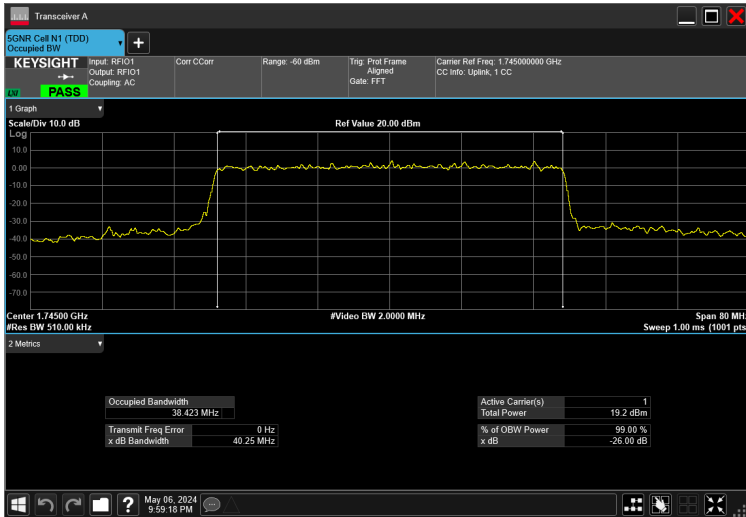

40MHz_15kHz_1745MHz_CP-OFDM 64 QAM_RB216@0 38.423 MHz