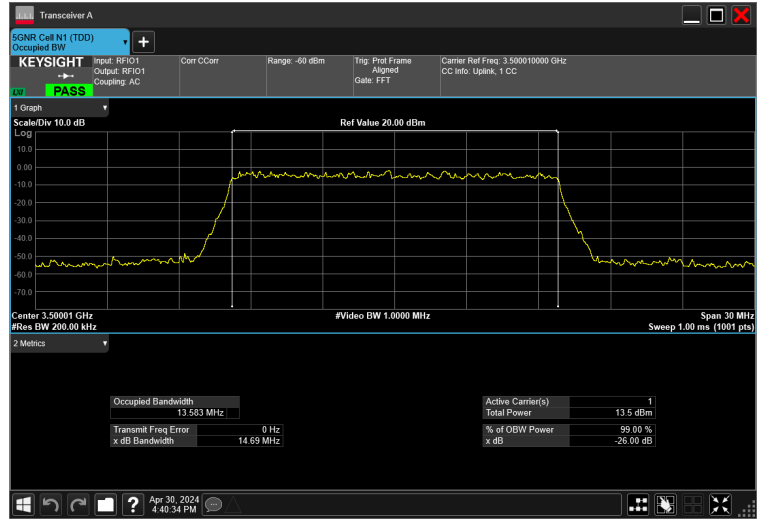

15MHz_30kHz_3500MHz_CP-OFDM 256 QAM_RB38@0 13.583 MHz