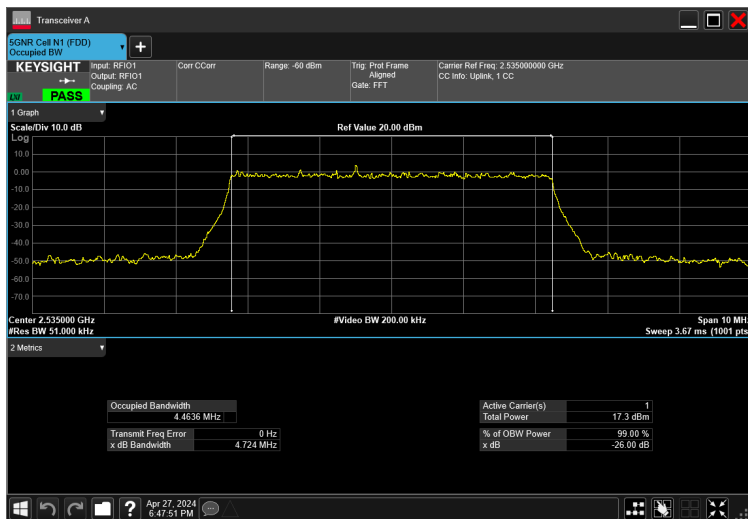

5MHz_15kHz_2535MHz_DFT-s-OFDM 256 QAM_RB25@0 4.464 MHz