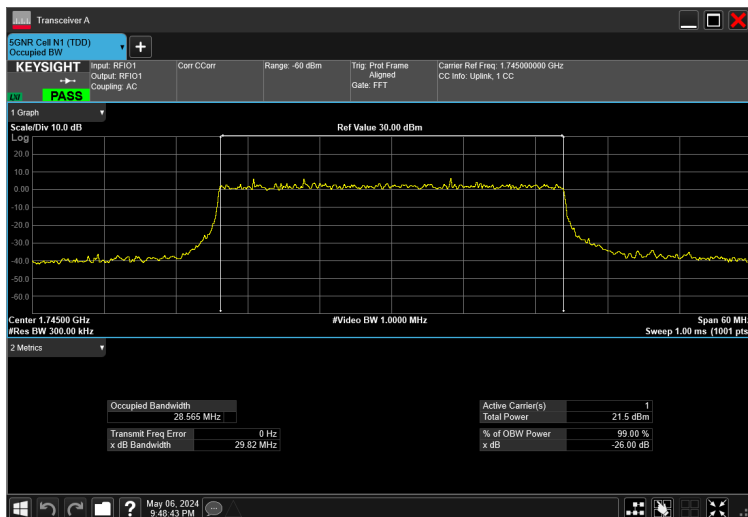

30MHz_15kHz_1745MHz_DFT-s-OFDM QPSK_RB160@0 28.565 MHz