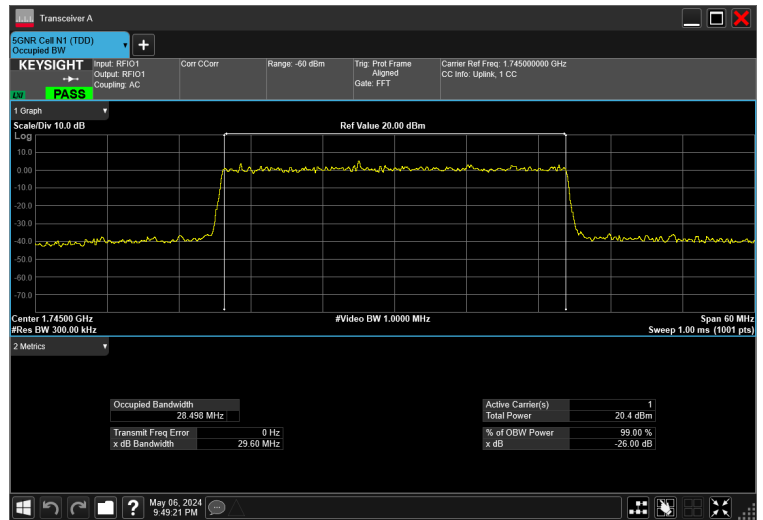

30MHz_15kHz_1745MHz_CP-OFDM 256 QAM_RB160@0 28.473 MHz

30MHz_15kHz_1745MHz_CP-OFDM 64 QAM_RB160@0 28.491 MHz

30MHz_15kHz_1745MHz_CP-OFDM QPSK_RB160@0 28.486 MHz

30MHz_15kHz_1745MHz_DFT-s-OFDM 16 QAM_RB160@0 28.498 MHz