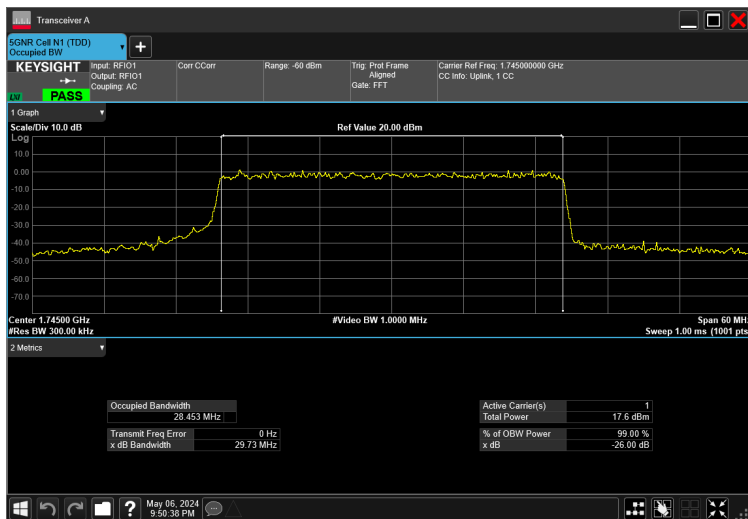

30MHz_15kHz_1745MHz_DFT-s-OFDM 256 QAM_RB160@0 28.453 MHz