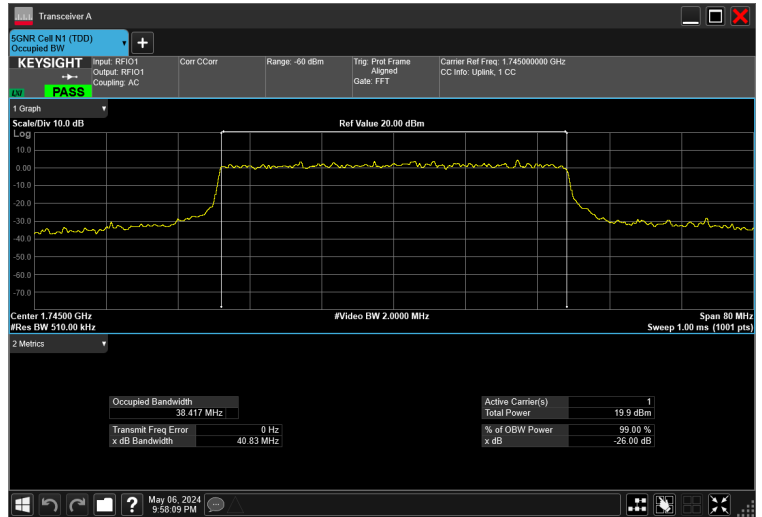

40MHz_15kHz_1745MHz_CP-OFDM 16 QAM_RB216@0 38.433 MHz

40MHz_15kHz_1745MHz_CP-OFDM 256 QAM_RB216@0 38.451 MHz

40MHz_15kHz_1745MHz_CP-OFDM 64 QAM_RB216@0 38.423 MHz

40MHz_15kHz_1745MHz_CP-OFDM QPSK_RB216@0 38.417 MHz