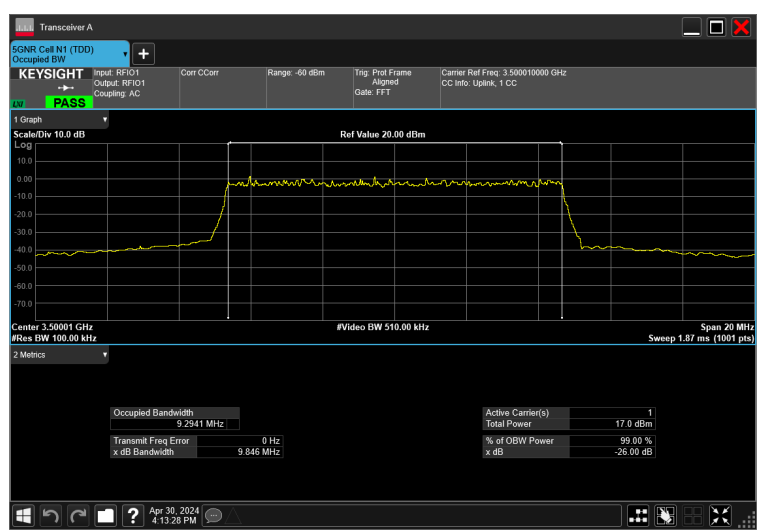

10MHz_15kHz_3500MHz_CP-OFDM 16 QAM_RB52@0 9.294 MHz