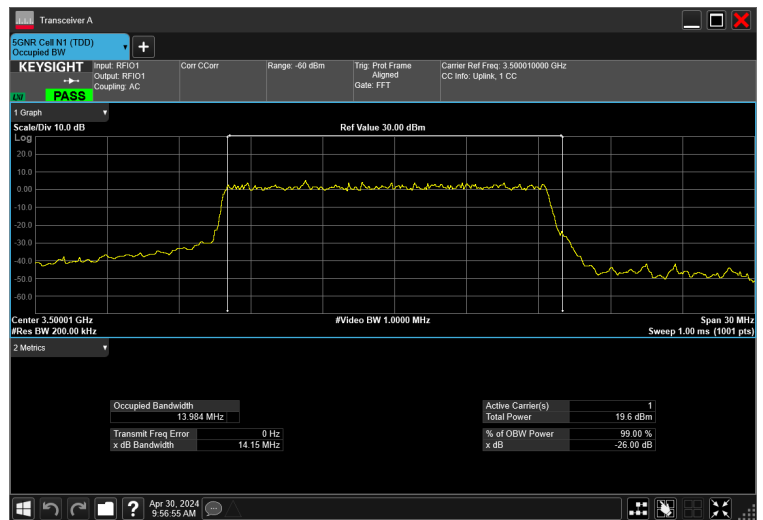

15MHz_15kHz_3500MHz_DFT-s-OFDM 256 QAM_RB75@0 13.932 MHz

15MHz_15kHz_3500MHz_DFT-s-OFDM 64 QAM_RB75@0 13.931 MHz

15MHz_15kHz_3500MHz_DFT-s-OFDM QPSK_RB75@0 14.046 MHz

15MHz_15kHz_3500MHz_DFT-s-OFDM $\pi/2$ BPSK_RB75@0 13.984 MHz