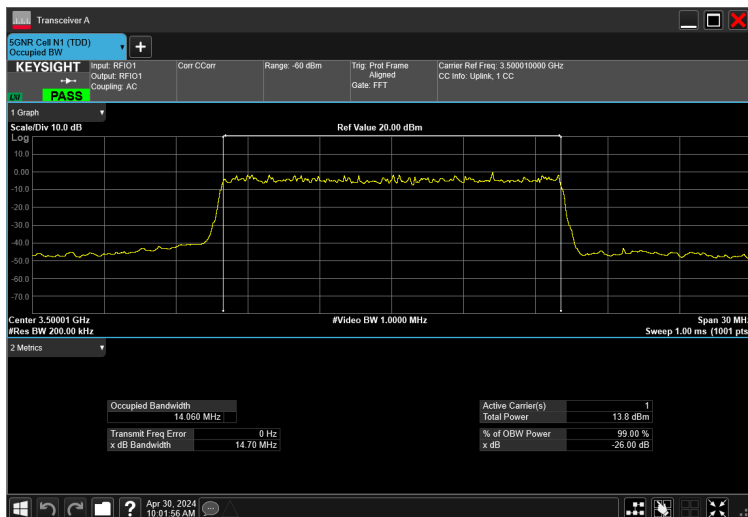

15MHz_15kHz_3500MHz_CP-OFDM 256 QAM_RB79@0 14.060 MHz