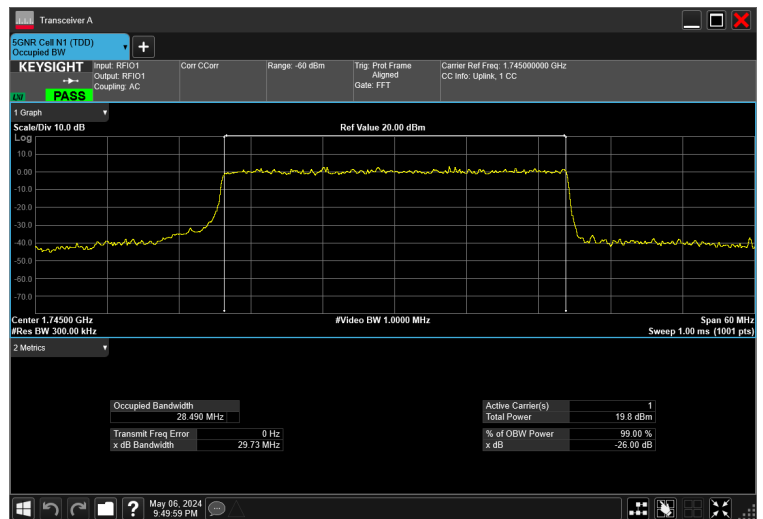

30MHz_15kHz_1745MHz_DFT-s-OFDM 64 QAM_RB160@0 28.490 MHz