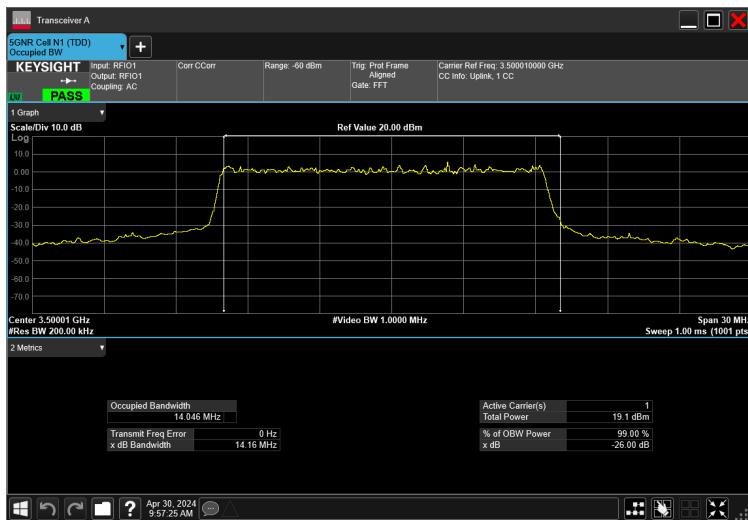

15MHz_15kHz_3500MHz_DFT-s-OFDM QPSK_RB75@0 14.046 MHz