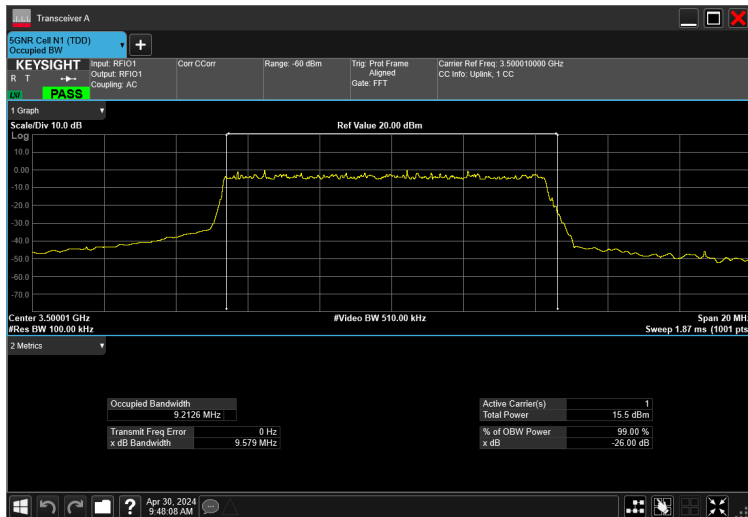

10MHz_15kHz_3500MHz_DFT-s-OFDM 256 QAM_RB50@0 9.213 MHz