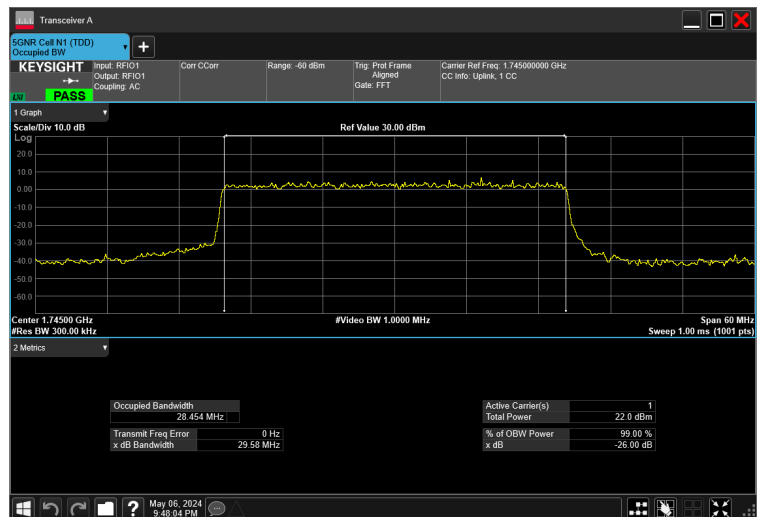

30MHz_15kHz_1745MHz_DFT-s-OFDM 256 QAM_RB160@0 28.453 MHz

30MHz_15kHz_1745MHz_DFT-s-OFDM 64 QAM_RB160@0 28.490 MHz

30MHz_15kHz_1745MHz_DFT-s-OFDM QPSK_RB160@0 28.565 MHz

30MHz_15kHz_1745MHz_DFT-s-OFDM π/2 BPSK_RB160@0 28.454 MHz