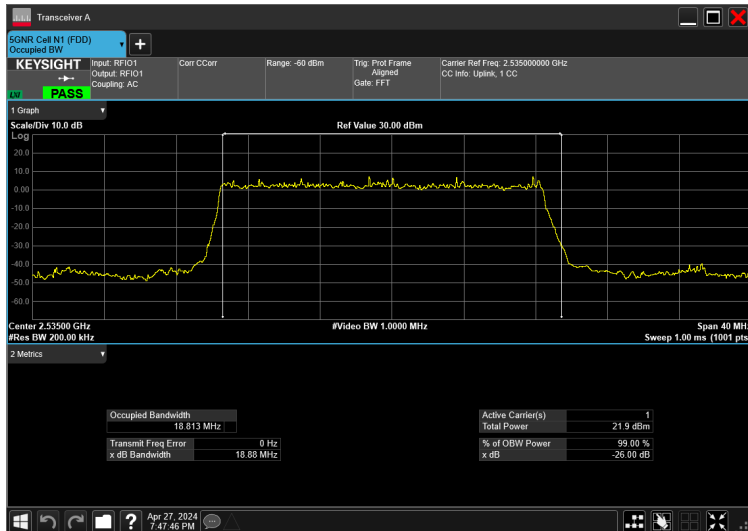

n77_1

20MHz_15kHz_2535MHz_DFT-s-OFDM $\pi/2$ BPSK_RB100@0 18.813 MHz