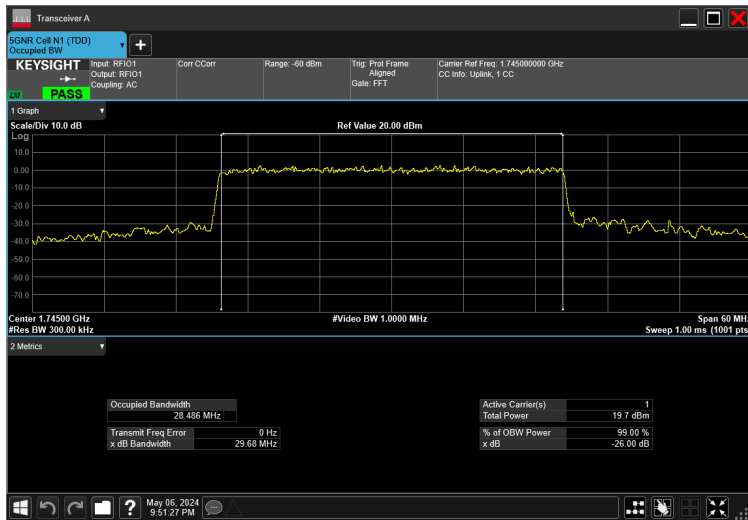

30MHz_15kHz_1745MHz_CP-OFDM QPSK_RB160@0 28.486 MHz