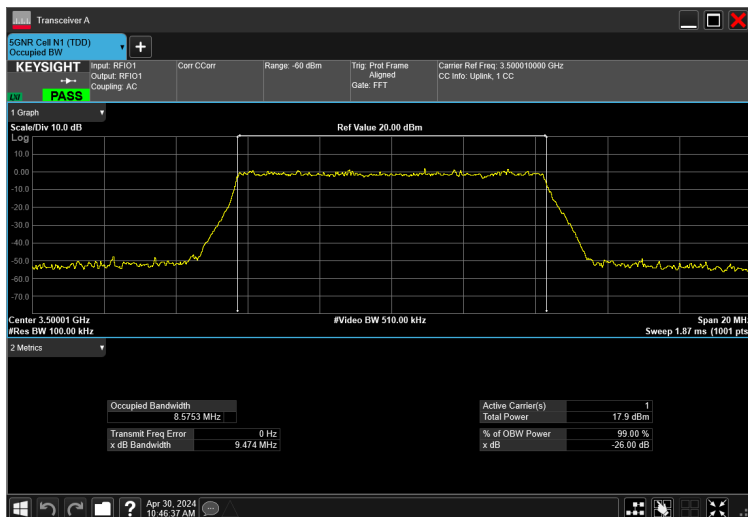

10MHz_30kHz_3500MHz_DFT-s-OFDM 16 QAM_RB24@0 8.575 MHz