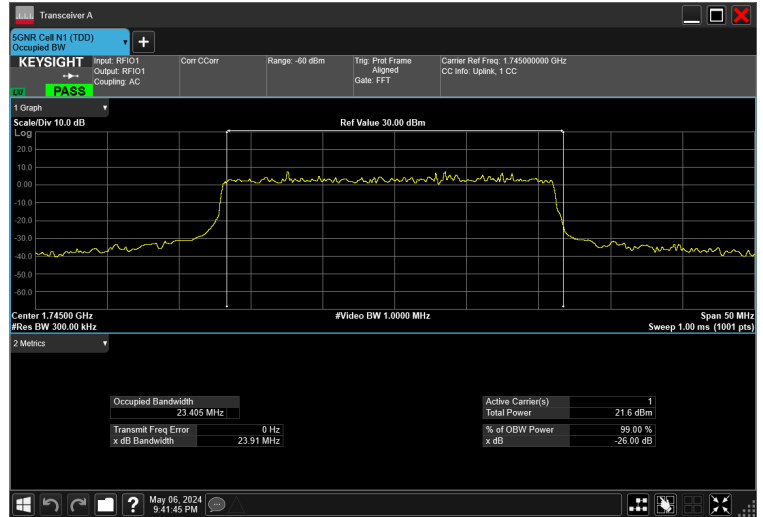

25MHz_15kHz_1745MHz_DFT-s-OFDM 64 QAM_RB128@0 23.522 MHz

25MHz_15kHz_1745MHz_DFT-s-OFDM QPSK_RB128@0 23.405 MHz

25MHz_15kHz_1745MHz_DFT-s-OFDM $\pi/2$ BPSK_RB128@0 23.514 MHz

30MHz_15kHz_1745MHz_CP-OFDM 16 QAM_RB160@0 28.590 MHz