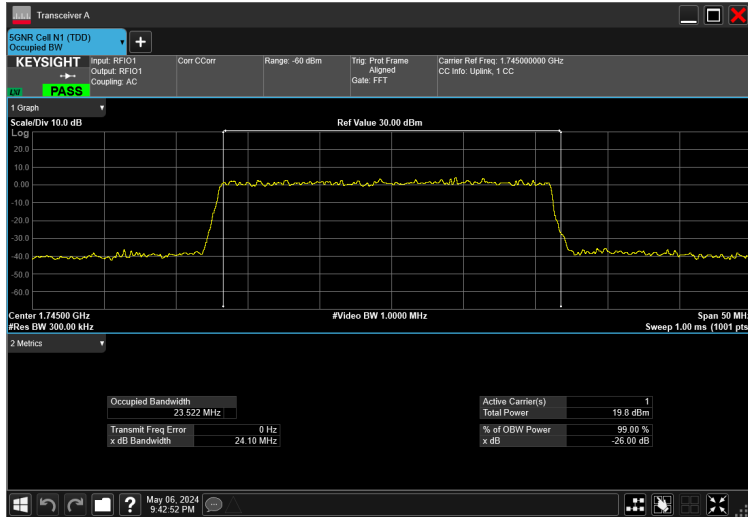

25MHz_15kHz_1745MHz_DFT-s-OFDM 64 QAM_RB128@0 23.522 MHz

25MHz_15kHz_1745MHz_DFT-s-OFDM QPSK_RB128@0 23.405 MHz

25MHz_15kHz_1745MHz_DFT-s-OFDM $\pi/2$ BPSK_RB128@0 23.514 MHz

30MHz_15kHz_1745MHz_CP-OFDM 16 QAM_RB160@0 28.590 MHz