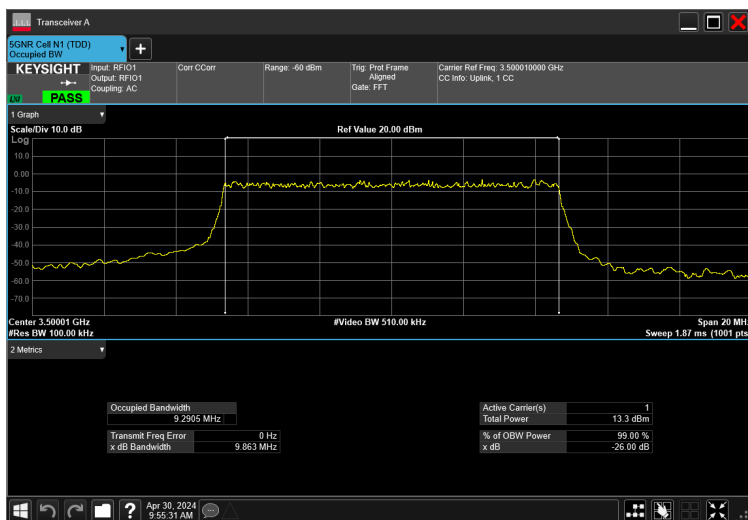

n77_1

20MHz_15kHz_2535MHz_DFT-s-OFDM $\pi/2$ BPSK_RB100@0 18.813 MHz

10MHz_15kHz_3500MHz_CP-OFDM 16 QAM_RB52@0 9.294 MHz

10MHz_15kHz_3500MHz_CP-OFDM 256 QAM_RB52@0 9.290 MHz

10MHz_15kHz_3500MHz_CP-OFDM 64 QAM_RB52@0 9.254 MHz