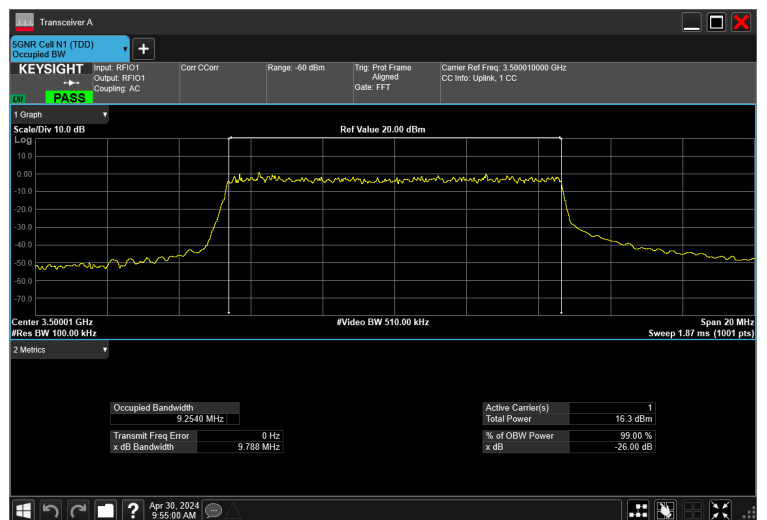

n77_1

20MHz_15kHz_2535MHz_DFT-s-OFDM $\pi/2$ BPSK_RB100@0 18.813 MHz

10MHz_15kHz_3500MHz_CP-OFDM 16 QAM_RB52@0 9.294 MHz

10MHz_15kHz_3500MHz_CP-OFDM 256 QAM_RB52@0 9.290 MHz

10MHz_15kHz_3500MHz_CP-OFDM 64 QAM_RB52@0 9.254 MHz