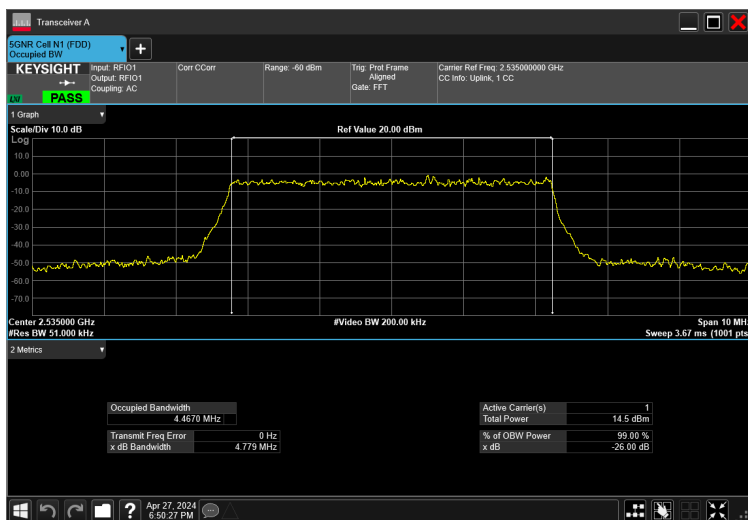

n7

40MHz_15kHz_1745MHz_DFT-s-OFDM $\pi/2$ BPSK_RB216@0 38.454 MHz

5MHz_15kHz_2535MHz_CP-OFDM 16 QAM_RB25@0 4.463 MHz

5MHz_15kHz_2535MHz_CP-OFDM 256 QAM_RB25@0 4.467 MHz

5MHz_15kHz_2535MHz_CP-OFDM 64 QAM_RB25@0 4.461 MHz