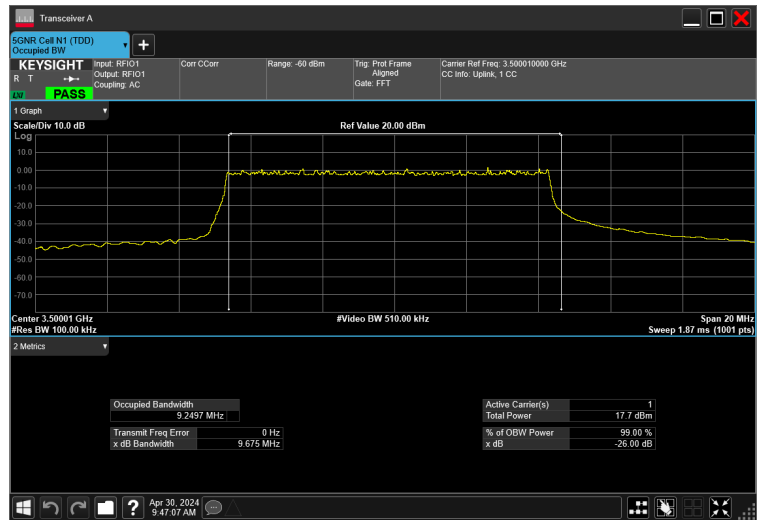

10MHz_15kHz_3500MHz_DFT-s-OFDM 16 QAM_RB50@0 9.250 MHz