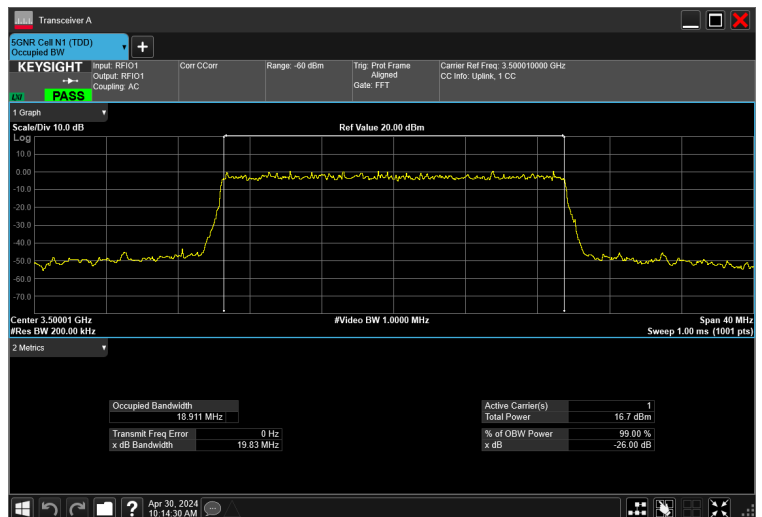

15MHz_30kHz_3500MHz_DFT-s-OFDM $\pi/2$ BPSK_RB36@0 13.455 MHz

20MHz_15kHz_3500MHz_CP-OFDM 16 QAM_RB106@0 18.886 MHz

20MHz_15kHz_3500MHz_CP-OFDM 256 QAM_RB106@0 18.897 MHz

20MHz_15kHz_3500MHz_CP-OFDM 64 QAM_RB106@0 18.911 MHz