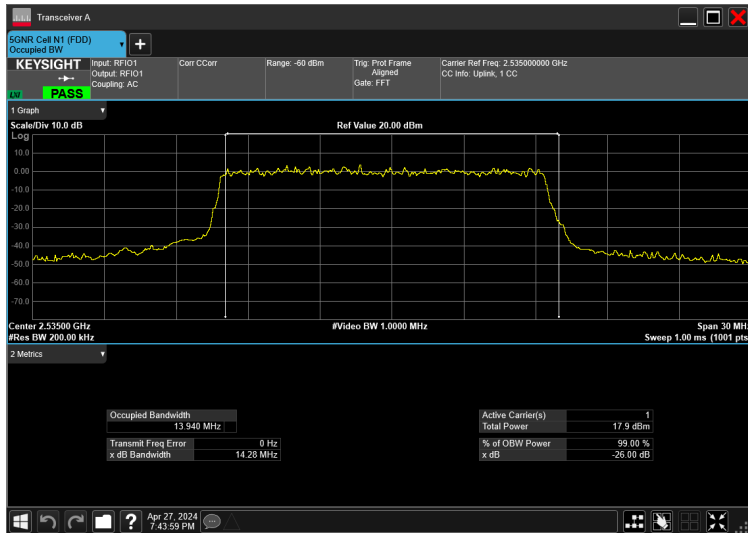

15MHz_15kHz_2535MHz_DFT-s-OFDM 256 QAM_RB75@0 13.940 MHz