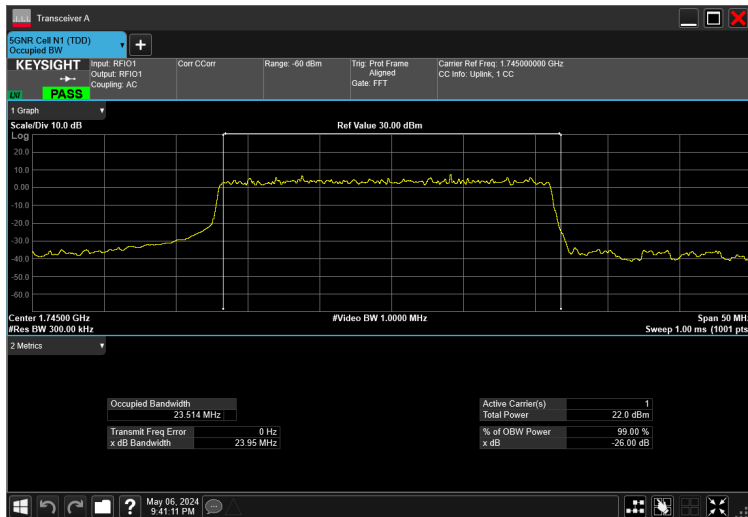

25MHz_15kHz_1745MHz_DFT-s-OFDM 64 QAM_RB128@0 23.522 MHz

25MHz_15kHz_1745MHz_DFT-s-OFDM QPSK_RB128@0 23.405 MHz

25MHz_15kHz_1745MHz_DFT-s-OFDM $\pi/2$ BPSK_RB128@0 23.514 MHz

30MHz_15kHz_1745MHz_CP-OFDM 16 QAM_RB160@0 28.590 MHz