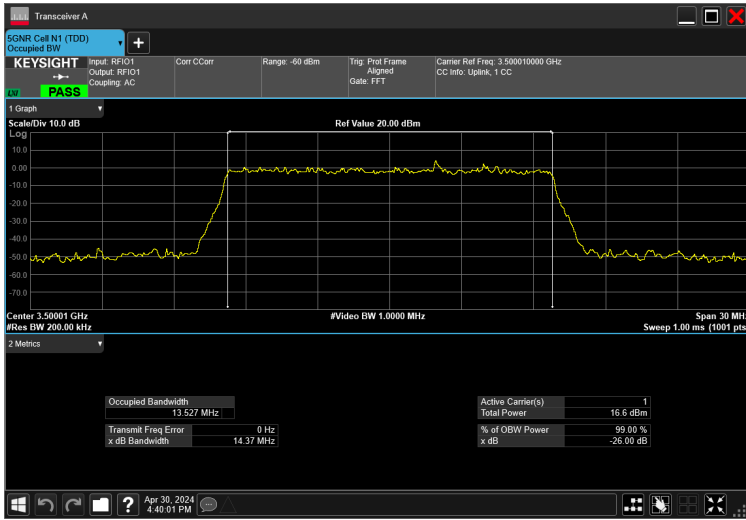

15MHz_30kHz_3500MHz_CP-OFDM 64 QAM_RB38@0 13.527 MHz