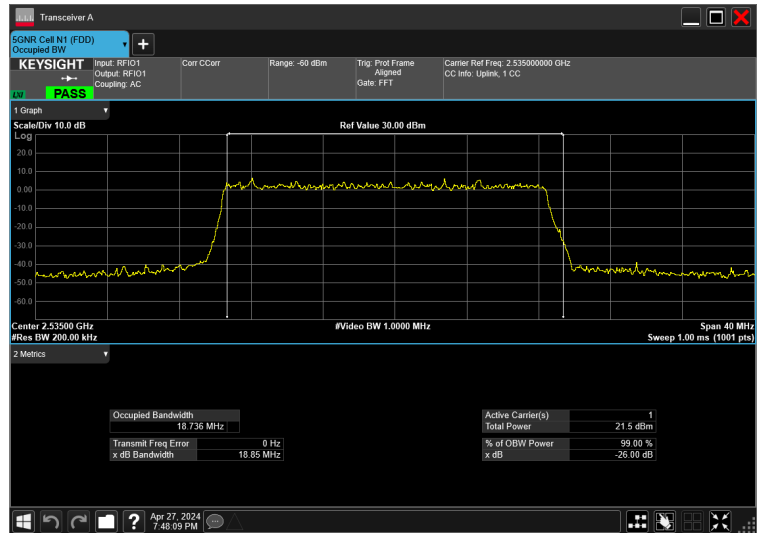

20MHz_15kHz_2535MHz_DFT-s-OFDM 16 QAM_RB100@0 18.752 MHz

20MHz_15kHz_2535MHz_DFT-s-OFDM 256 QAM_RB100@0 18.720 MHz

20MHz_15kHz_2535MHz_DFT-s-OFDM 64 QAM_RB100@0 18.680 MHz

20MHz_15kHz_2535MHz_DFT-s-OFDM QPSK_RB100@0 18.736 MHz