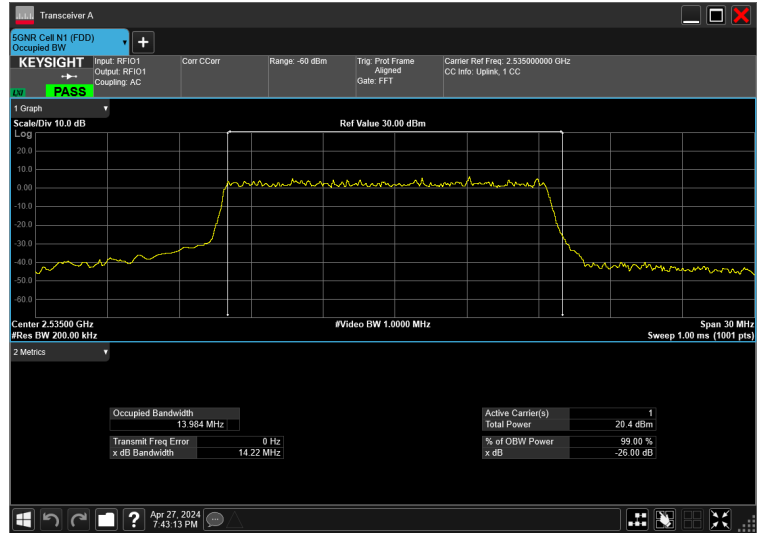

15MHz_15kHz_2535MHz_CP-OFDM 256 QAM_RB79@0 14.109 MHz

15MHz_15kHz_2535MHz_CP-OFDM 64 QAM_RB79@0 14.069 MHz

15MHz_15kHz_2535MHz_CP-OFDM QPSK_RB79@0 14.108 MHz

15MHz_15kHz_2535MHz_DFT-s-OFDM 16 QAM_RB75@0 13.984 MHz