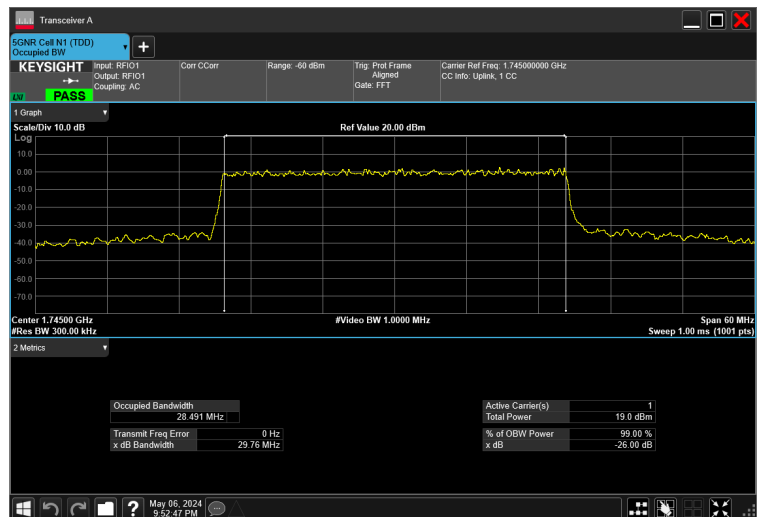

30MHz_15kHz_1745MHz_CP-OFDM 64 QAM_RB160@0 28.491 MHz