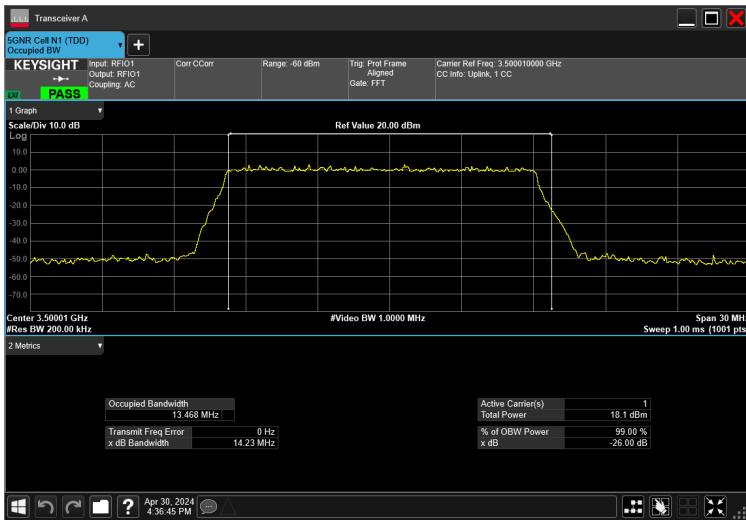

15MHz_30kHz_3500MHz_DFT-s-OFDM 16 QAM_RB36@0 13.468 MHz