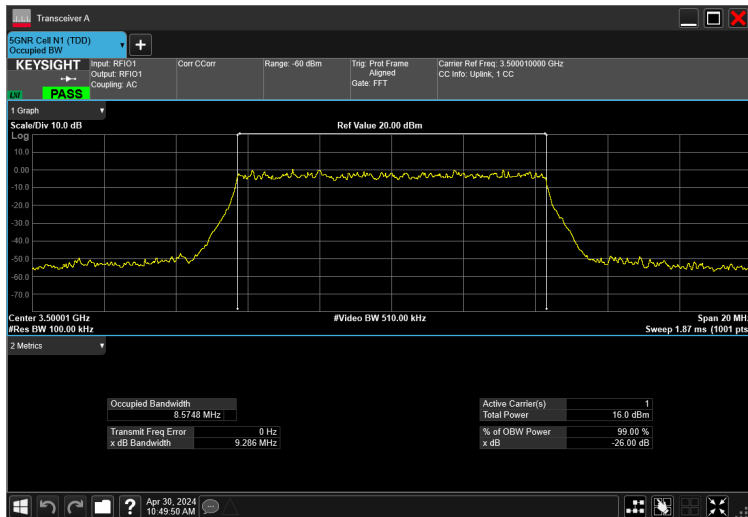

10MHz_30kHz_3500MHz_CP-OFDM 64 QAM_RB24@0 8.575 MHz