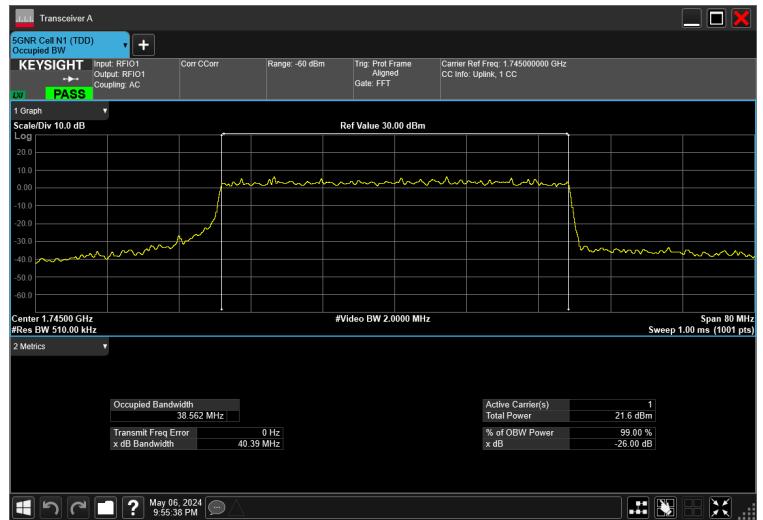

40MHz_15kHz_1745MHz_DFT-s-OFDM 16 QAM_RB216@0 38.474 MHz

40MHz_15kHz_1745MHz_DFT-s-OFDM 256 QAM_RB216@0 38.564 MHz

40MHz_15kHz_1745MHz_DFT-s-OFDM 64 QAM_RB216@0 38.474 MHz

40MHz_15kHz_1745MHz_DFT-s-OFDM QPSK_RB216@0 38.562 MHz