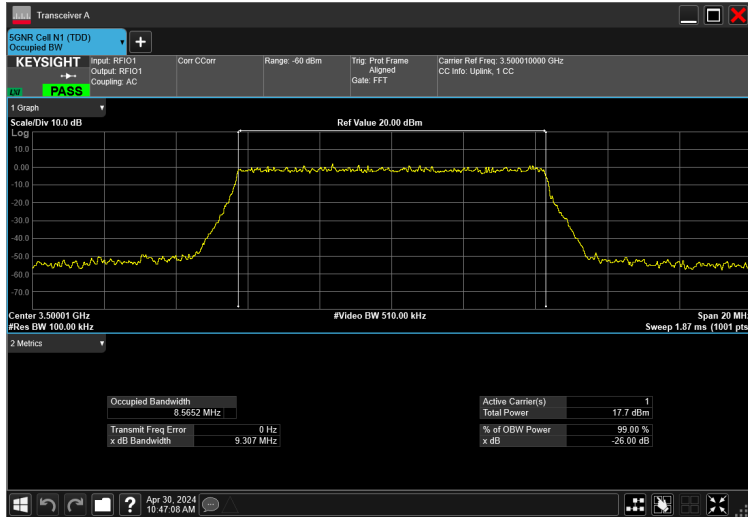

10MHz_30kHz_3500MHz_DFT-s-OFDM 64 QAM_RB24@0 8.565 MHz