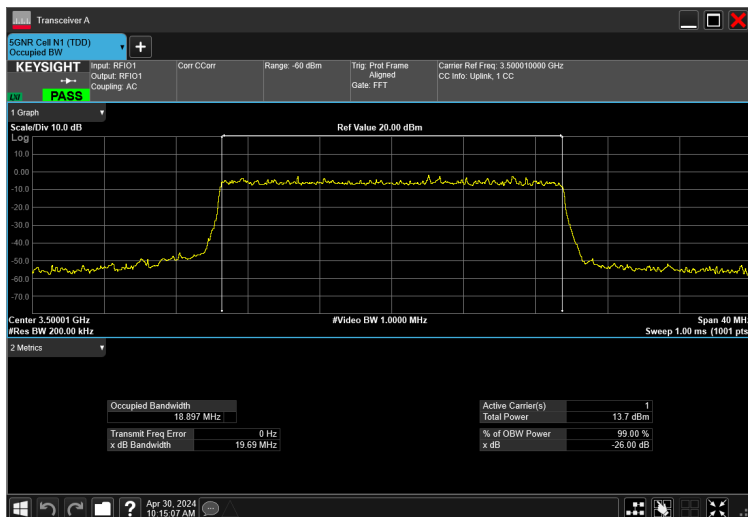

20MHz_15kHz_3500MHz_CP-OFDM 256 QAM_RB106@0 18.897 MHz