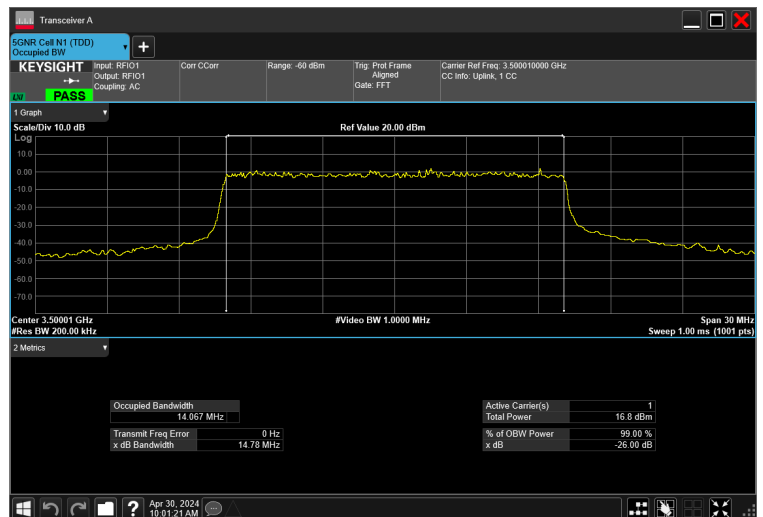

15MHz_15kHz_3500MHz_CP-OFDM 64 QAM_RB79@0 14.067 MHz