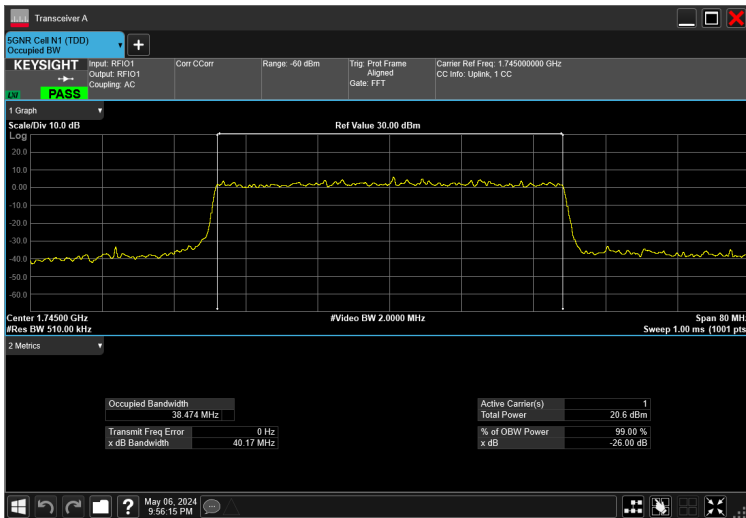

40MHz_15kHz_1745MHz_DFT-s-OFDM 16 QAM_RB216@0 38.474 MHz