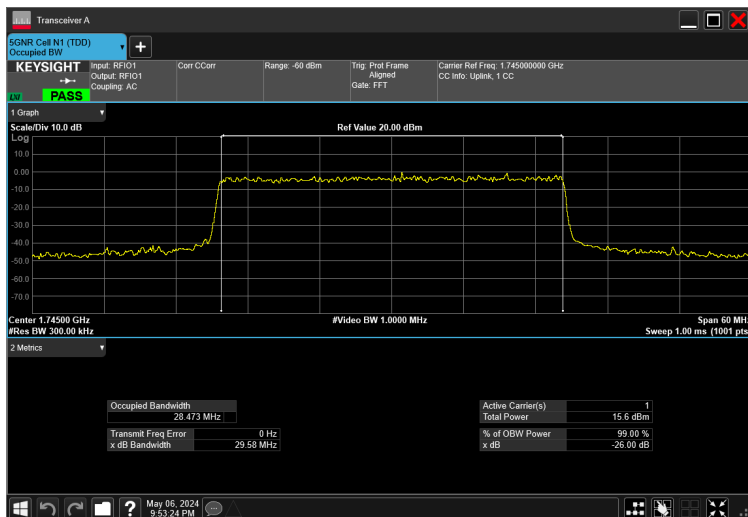

30MHz_15kHz_1745MHz_CP-OFDM 256 QAM_RB160@0 28.473 MHz