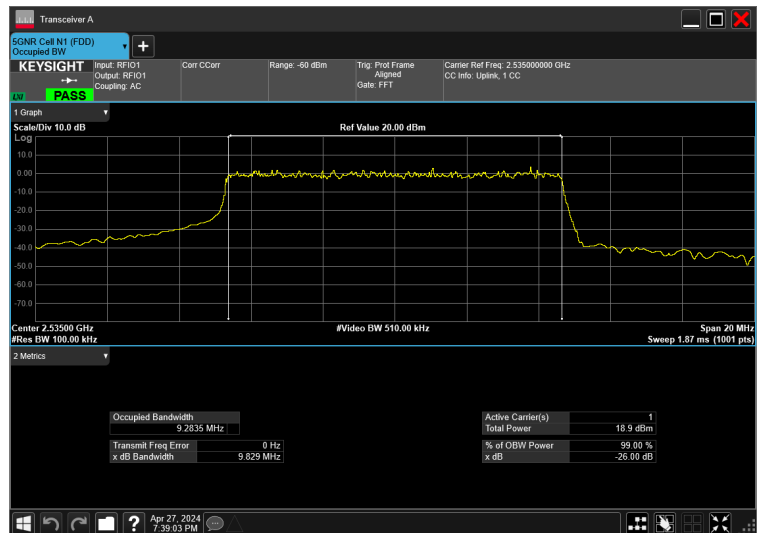

10MHz_15kHz_2535MHz_CP-OFDM QPSK_RB52@0 9.284 MHz