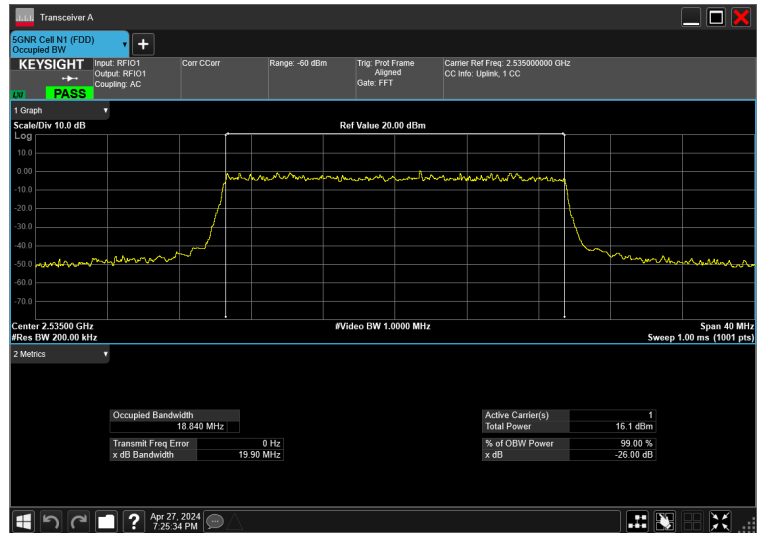

20MHz_15kHz_2535MHz_CP-OFDM 256 QAM_RB106@0 18.840 MHz