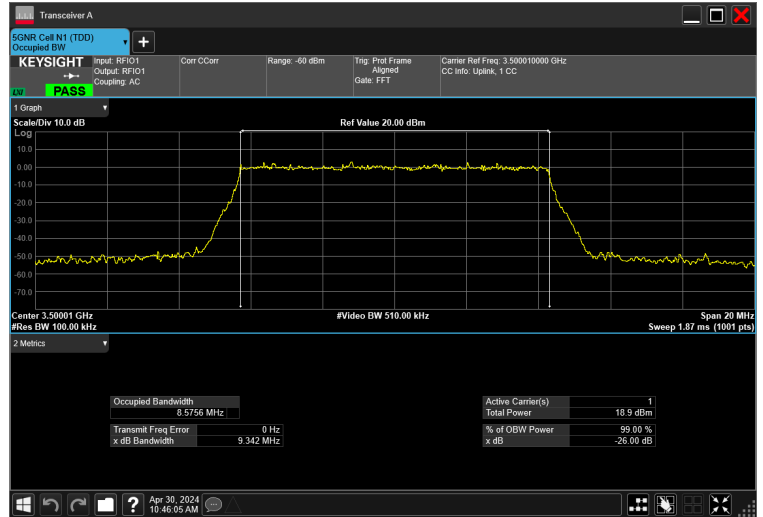

10MHz_30kHz_3500MHz_DFT-s-OFDM QPSK_RB24@0 8.576 MHz