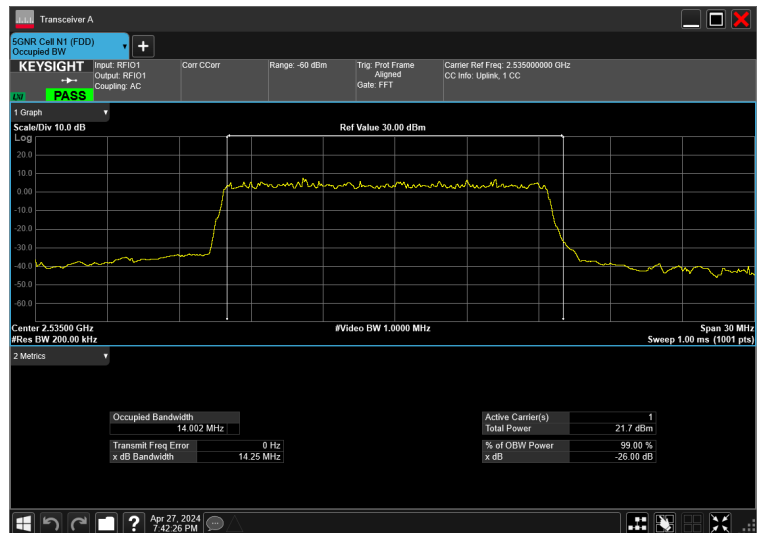

15MHz_15kHz_2535MHz_DFT-s-OFDM 256 QAM_RB75@0 13.940 MHz

15MHz_15kHz_2535MHz_DFT-s-OFDM 64 QAM_RB75@0 13.933 MHz

15MHz_15kHz_2535MHz_DFT-s-OFDM QPSK_RB75@0 14.045 MHz

15MHz_15kHz_2535MHz_DFT-s-OFDM $\pi/2$ BPSK_RB75@0 14.002 MHz