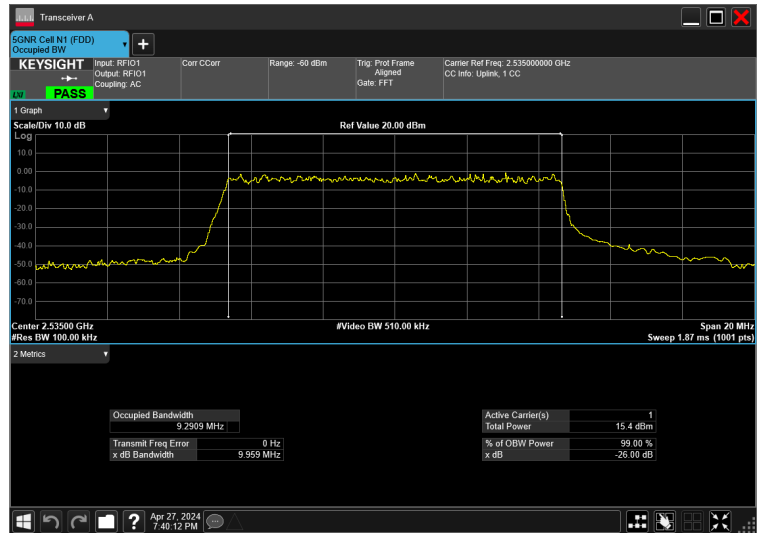

5MHz_15kHz_2535MHz_DFT-s-OFDM QPSK_RB25@0 4.448 MHz

5MHz_15kHz_2535MHz_DFT-s-OFDM $\pi/2$ BPSK_RB25@0 4.445 MHz

10MHz_15kHz_2535MHz_CP-OFDM 16 QAM_RB52@0 9.291 MHz

10MHz_15kHz_2535MHz_CP-OFDM 256 QAM_RB52@0 9.291 MHz