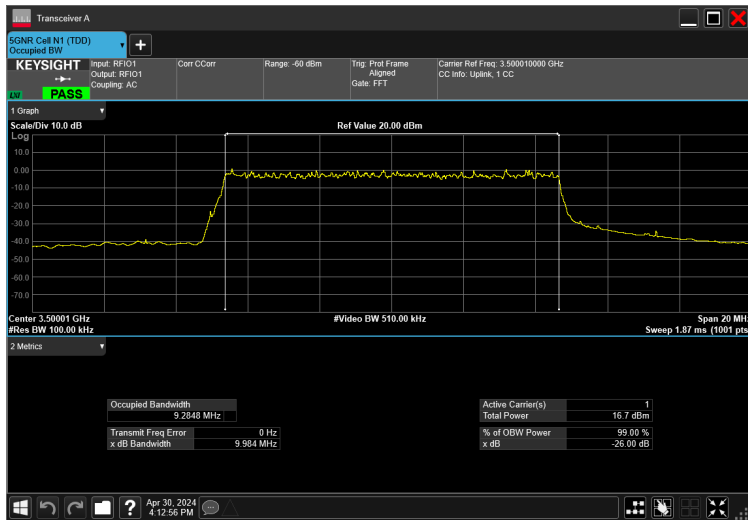

10MHz_15kHz_3500MHz_CP-OFDM QPSK_RB52@0 9.285 MHz