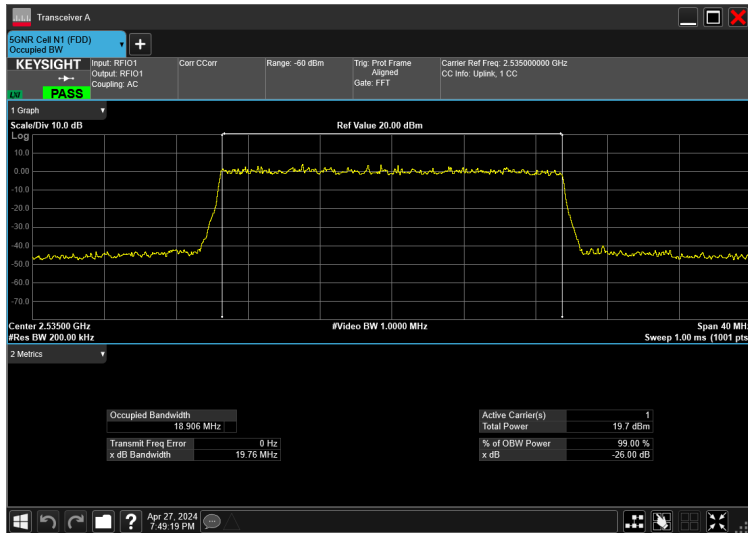

20MHz_15kHz_2535MHz_CP-OFDM 16 QAM_RB106@0 18.906 MHz