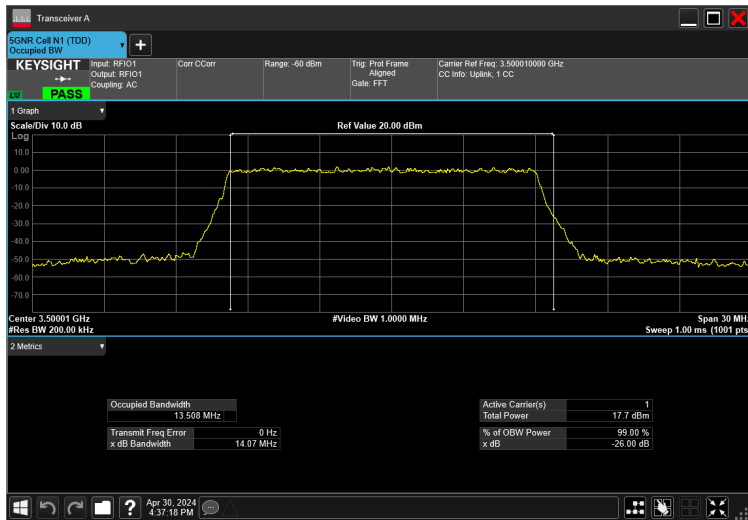

15MHz_30kHz_3500MHz_DFT-s-OFDM 64 QAM_RB36@0 13.508 MHz