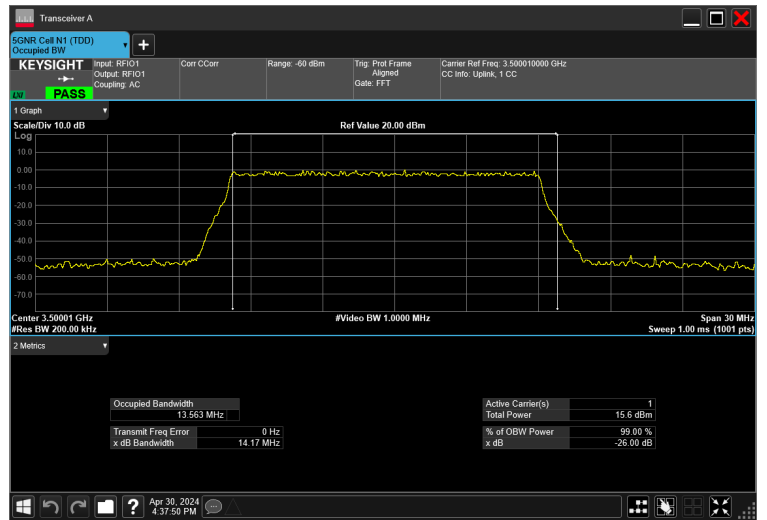

15MHz_30kHz_3500MHz_DFT-s-OFDM 256 QAM_RB36@0 13.563 MHz