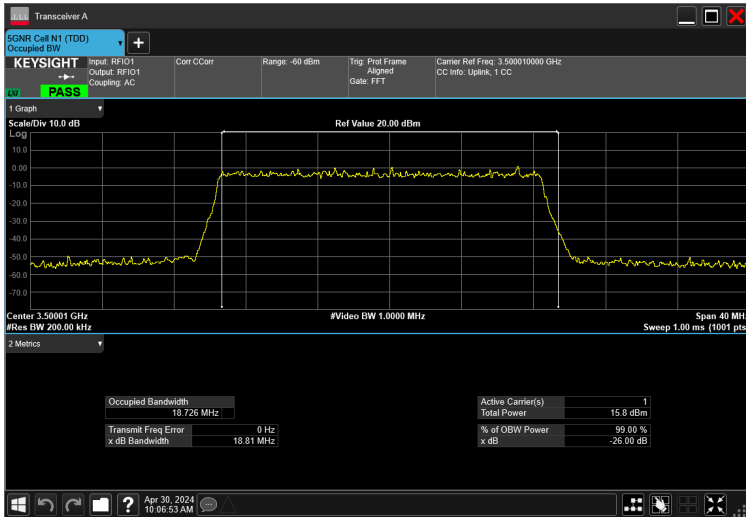

20MHz_15kHz_3500MHz_DFT-s-OFDM 256 QAM_RB100@0 18.726 MHz