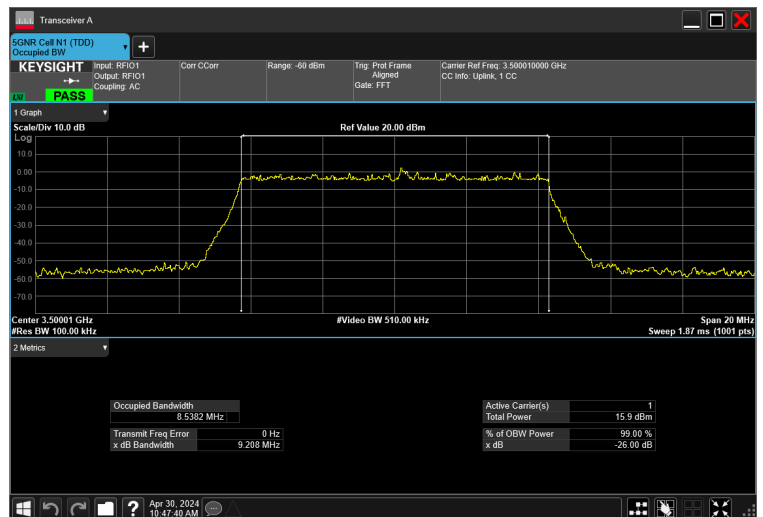

10MHz_30kHz_3500MHz_CP-OFDM 64 QAM_RB24@0 8.575 MHz

10MHz_30kHz_3500MHz_CP-OFDM QPSK_RB24@0 8.561 MHz

10MHz_30kHz_3500MHz_DFT-s-OFDM 16 QAM_RB24@0 8.575 MHz

10MHz_30kHz_3500MHz_DFT-s-OFDM 256 QAM_RB24@0 8.538 MHz