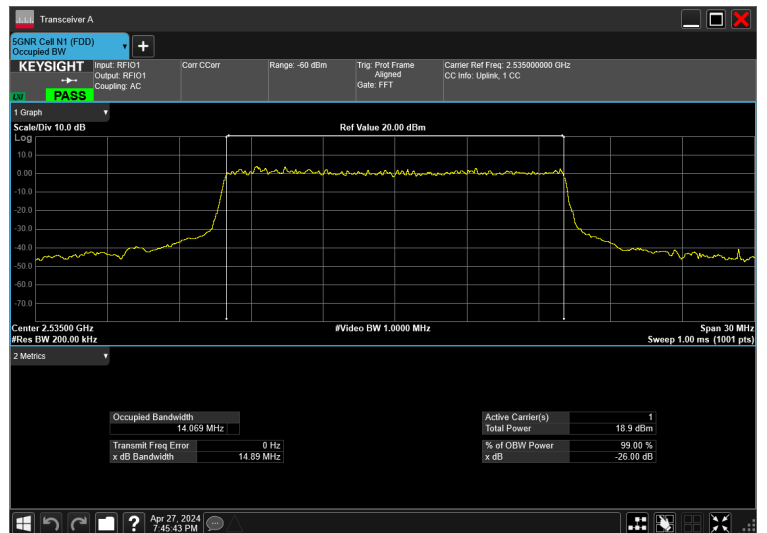

15MHz_15kHz_2535MHz_CP-OFDM 64 QAM_RB79@0 14.069 MHz