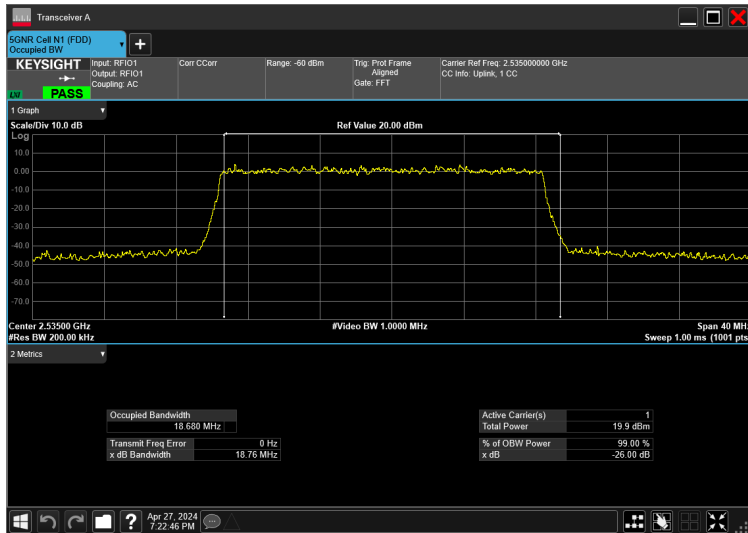

20MHz_15kHz_2535MHz_DFT-s-OFDM 64 QAM_RB100@0 18.680 MHz