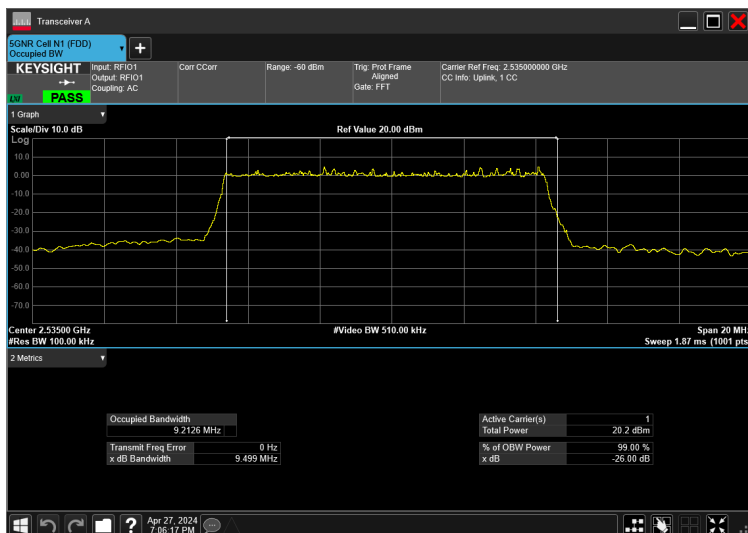

10MHz_15kHz_2535MHz_DFT-s-OFDM 16 QAM_RB50@0 9.213 MHz