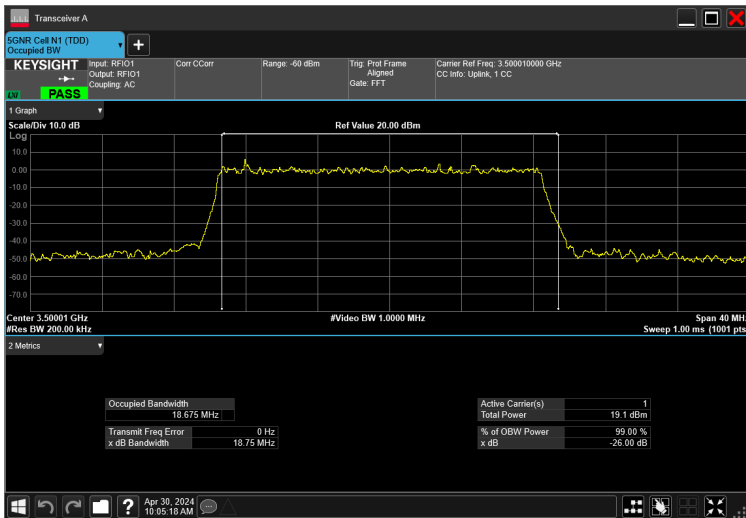

20MHz_15kHz_3500MHz_DFT-s-OFDM QPSK_RB100@0 18.675 MHz