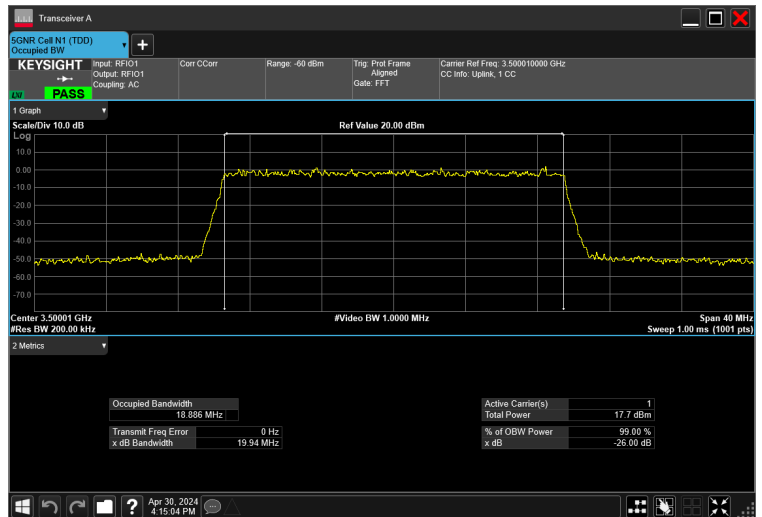

20MHz_15kHz_3500MHz_CP-OFDM 16 QAM_RB106@0 18.886 MHz