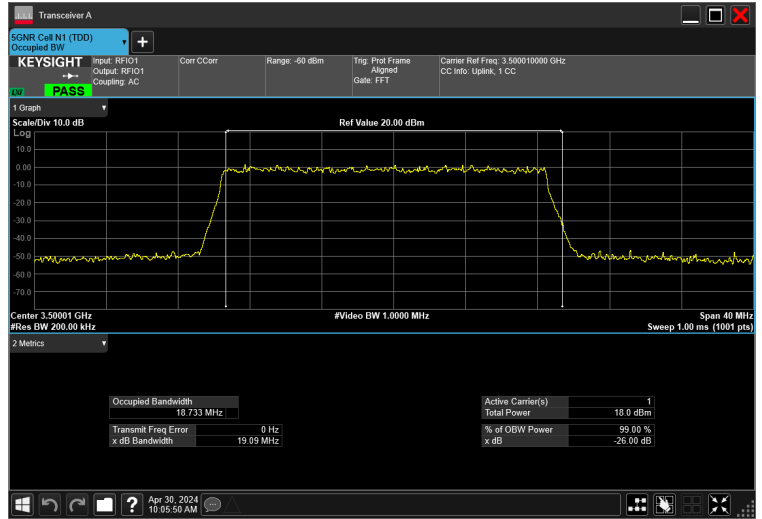

20MHz_15kHz_3500MHz_DFT-s-OFDM 16 QAM_RB100@0 18.733 MHz