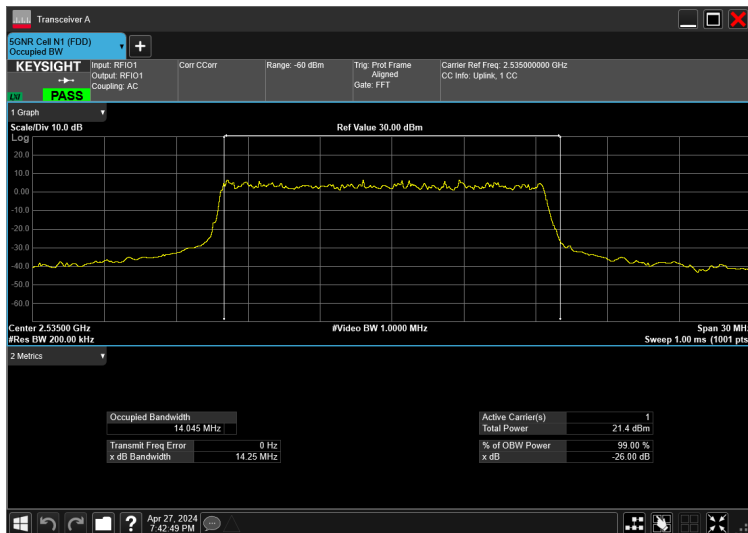

15MHz_15kHz_2535MHz_DFT-s-OFDM QPSK_RB75@0 14.045 MHz