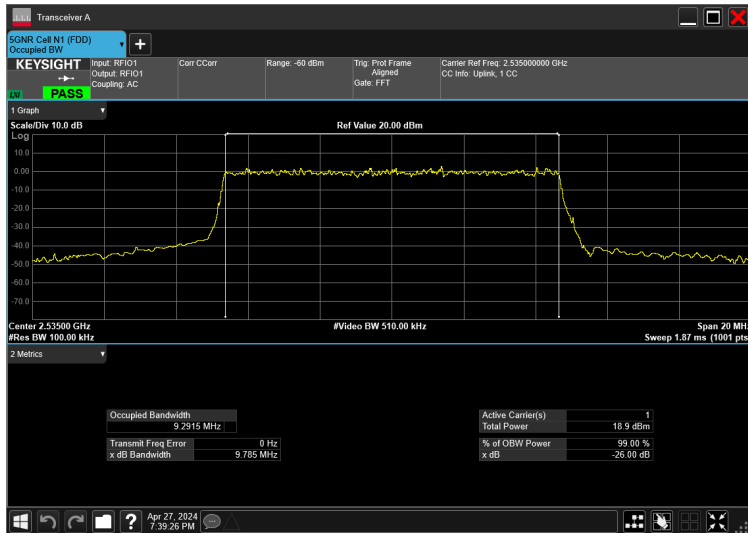

10MHz_15kHz_2535MHz_CP-OFDM 16 QAM_RB52@0 9.291 MHz