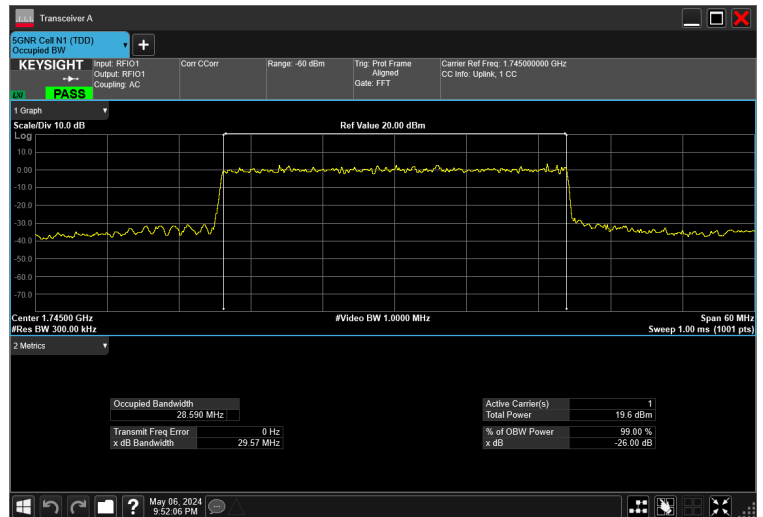

25MHz_15kHz_1745MHz_DFT-s-OFDM 64 QAM_RB128@0 23.522 MHz

25MHz_15kHz_1745MHz_DFT-s-OFDM QPSK_RB128@0 23.405 MHz

25MHz_15kHz_1745MHz_DFT-s-OFDM $\pi/2$ BPSK_RB128@0 23.514 MHz

30MHz_15kHz_1745MHz_CP-OFDM 16 QAM_RB160@0 28.590 MHz