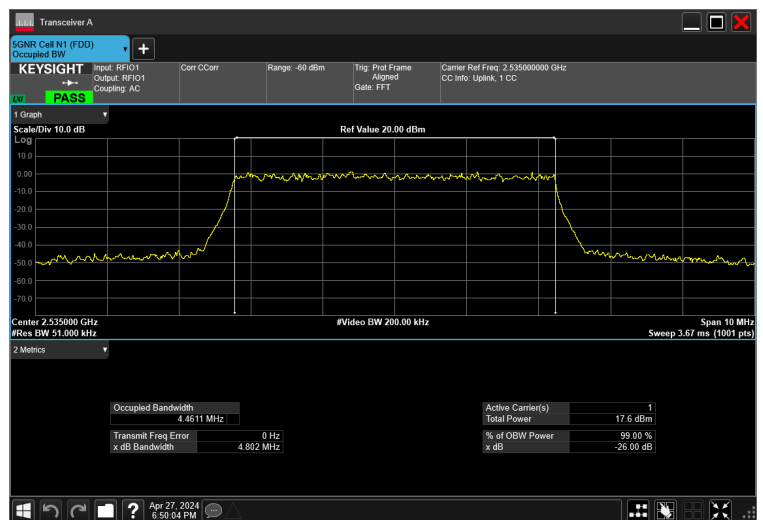

n7

40MHz_15kHz_1745MHz_DFT-s-OFDM $\pi/2$ BPSK_RB216@0 38.454 MHz

5MHz_15kHz_2535MHz_CP-OFDM 16 QAM_RB25@0 4.463 MHz

5MHz_15kHz_2535MHz_CP-OFDM 256 QAM_RB25@0 4.467 MHz

5MHz_15kHz_2535MHz_CP-OFDM 64 QAM_RB25@0 4.461 MHz