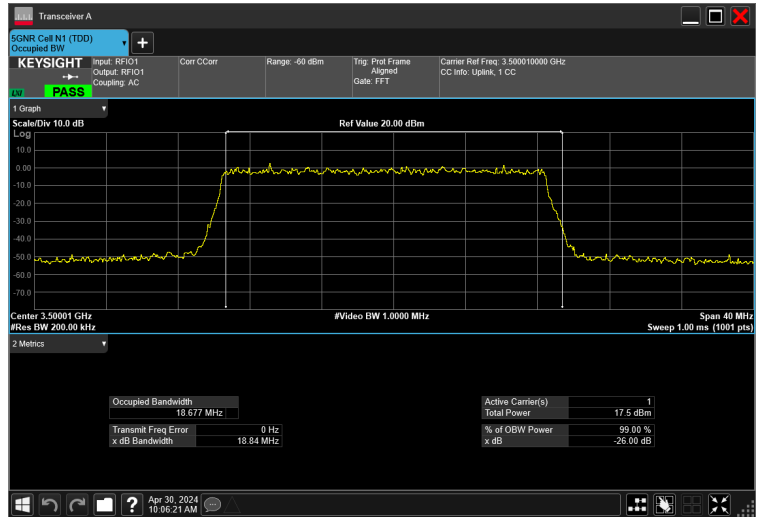

20MHz_15kHz_3500MHz_CP-OFDM QPSK_RB106@0 18.916 MHz

20MHz_15kHz_3500MHz_DFT-s-OFDM 16 QAM_RB100@0 18.733 MHz

20MHz_15kHz_3500MHz_DFT-s-OFDM 256 QAM_RB100@0 18.726 MHz

20MHz_15kHz_3500MHz_DFT-s-OFDM 64 QAM_RB100@0 18.677 MHz