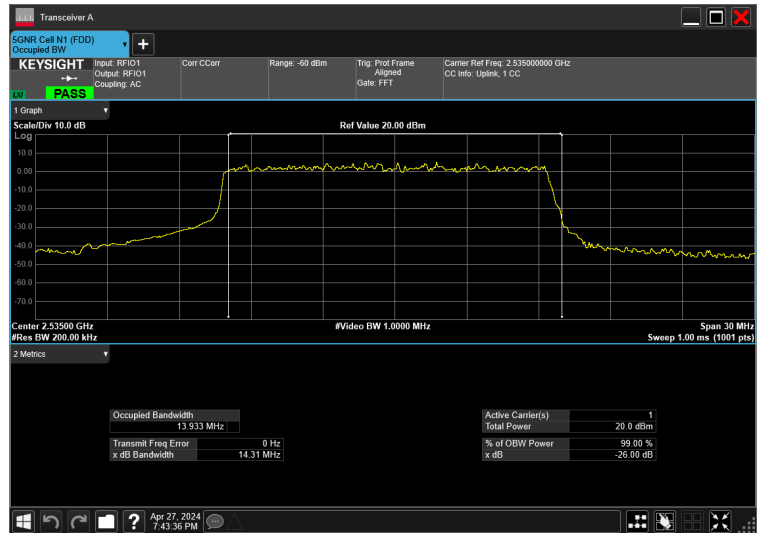

15MHz_15kHz_2535MHz_DFT-s-OFDM 64 QAM_RB75@0 13.933 MHz