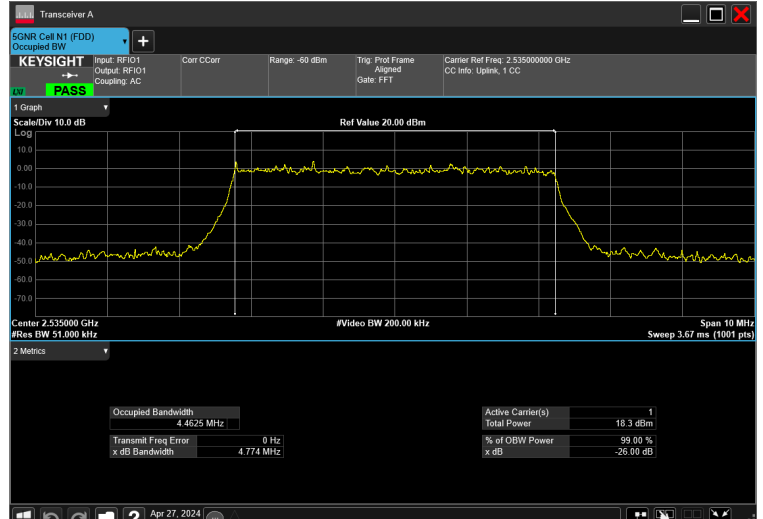

5MHz_15kHz_2535MHz_CP-OFDM 16 QAM_RB25@0 4.463 MHz