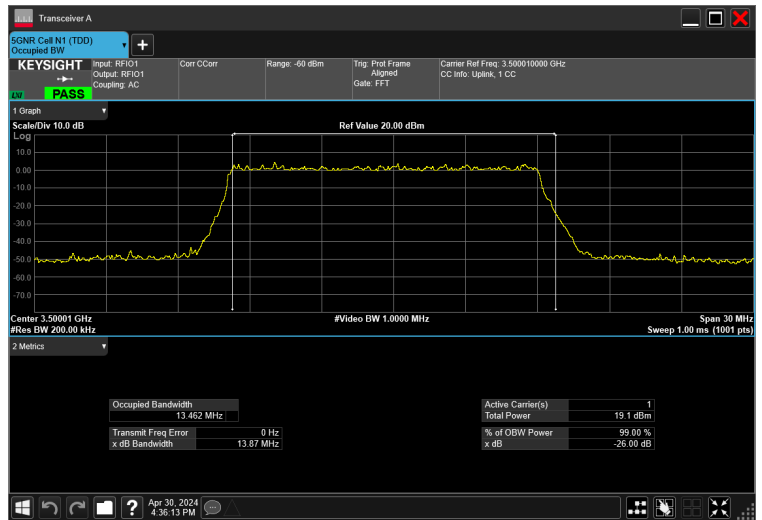

15MHz_30kHz_3500MHz_DFT-s-OFDM 16 QAM_RB36@0 13.468 MHz

15MHz_30kHz_3500MHz_DFT-s-OFDM 256 QAM_RB36@0 13.563 MHz

15MHz_30kHz_3500MHz_DFT-s-OFDM 64 QAM_RB36@0 13.508 MHz

15MHz_30kHz_3500MHz_DFT-s-OFDM QPSK_RB36@0 13.462 MHz