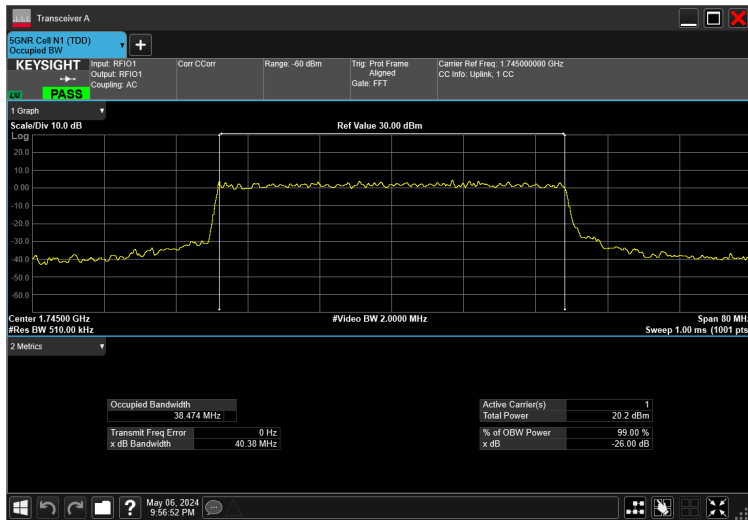

40MHz_15kHz_1745MHz_DFT-s-OFDM 64 QAM_RB216@0 38.474 MHz