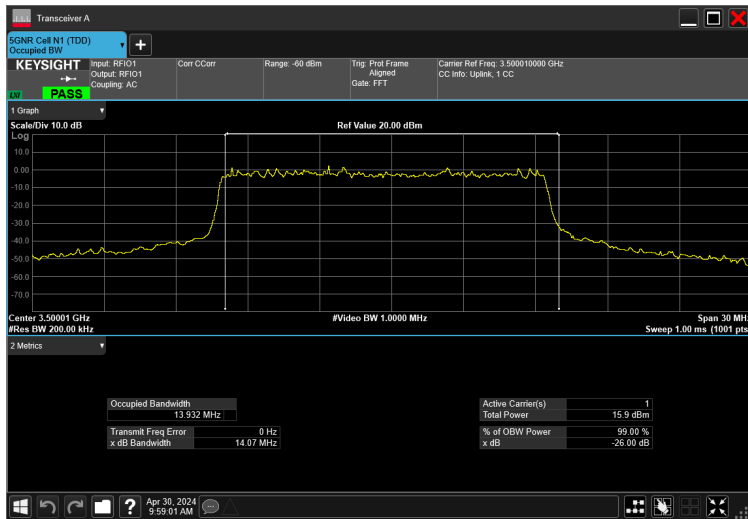

15MHz_15kHz_3500MHz_DFT-s-OFDM 256 QAM_RB75@0 13.932 MHz