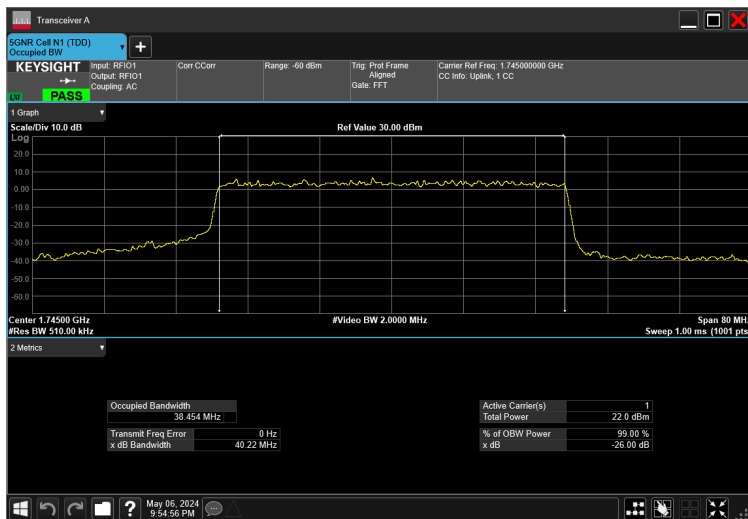

40MHz_15kHz_1745MHz_DFT-s-OFDM $\pi/2$ BPSK_RB216@0 38.454 MHz