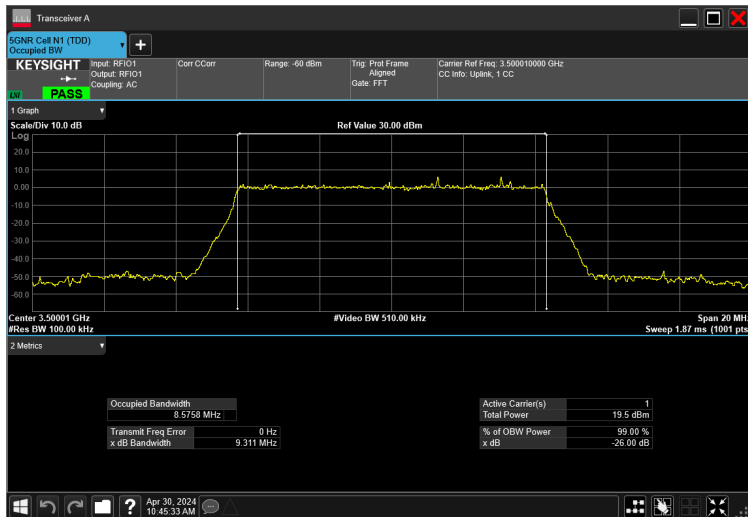

10MHz_30kHz_3500MHz_DFT-s-OFDM $\pi/2$ BPSK_RB24@0 8.576 MHz