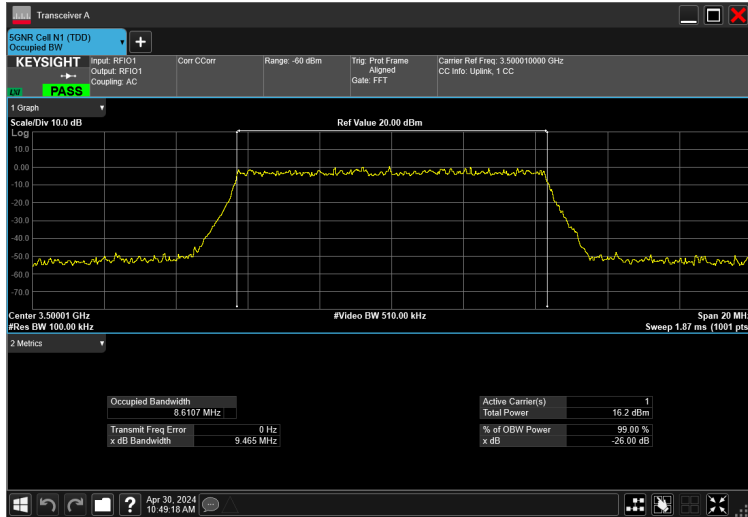

10MHz_30kHz_3500MHz_CP-OFDM 16 QAM_RB24@0 8.611 MHz