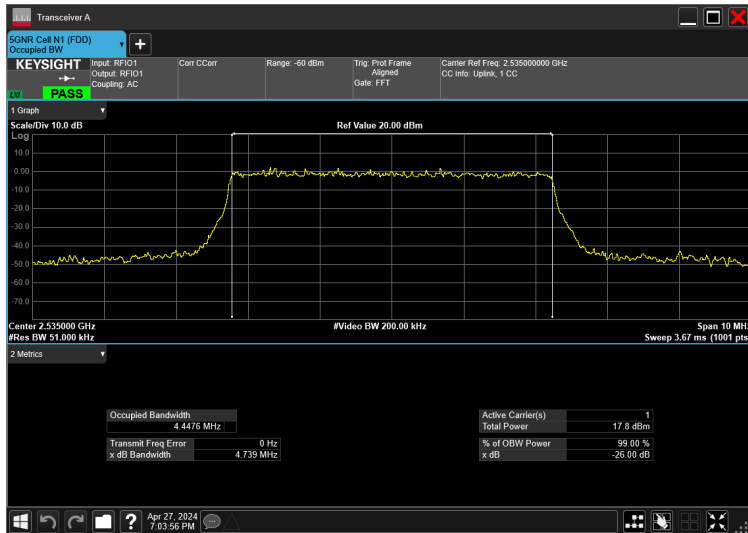

5MHz_15kHz_2535MHz_CP-OFDM QPSK_RB25@0 4.448 MHz