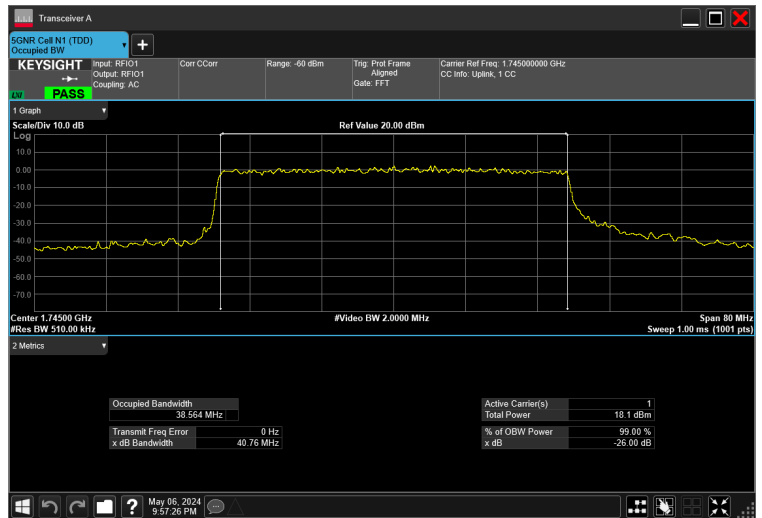

40MHz_15kHz_1745MHz_DFT-s-OFDM 256 QAM_RB216@0 38.564 MHz