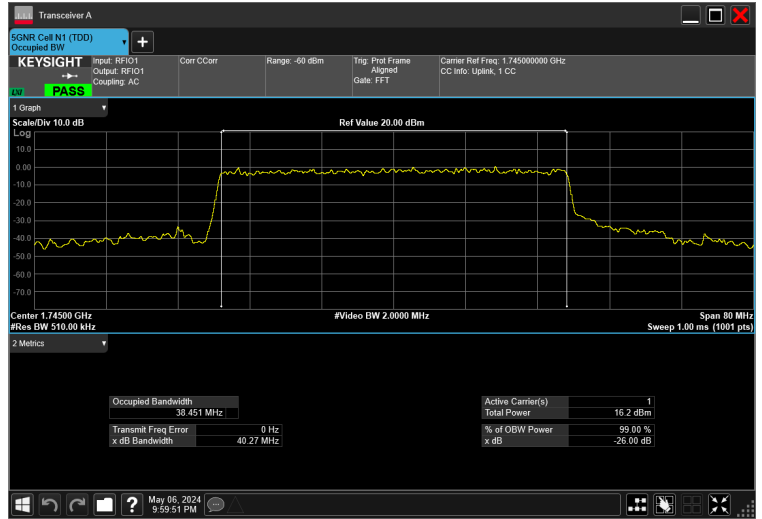

40MHz_15kHz_1745MHz_CP-OFDM 256 QAM_RB216@0 38.451 MHz