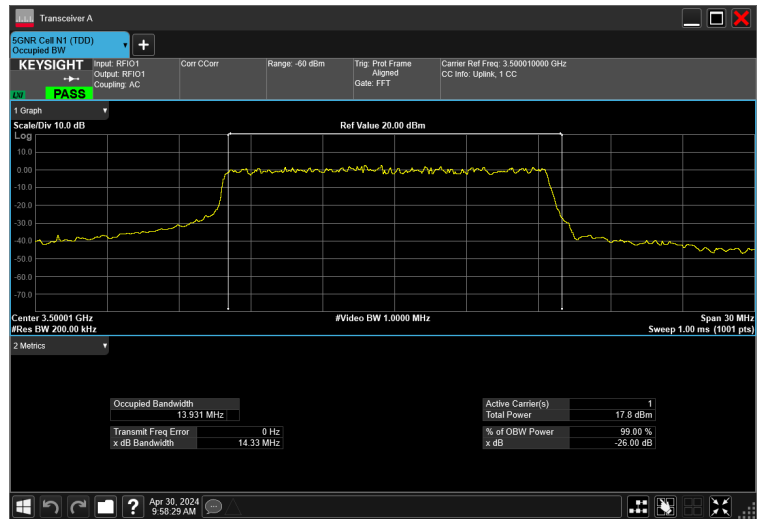

15MHz_15kHz_3500MHz_DFT-s-OFDM 64 QAM_RB75@0 13.931 MHz