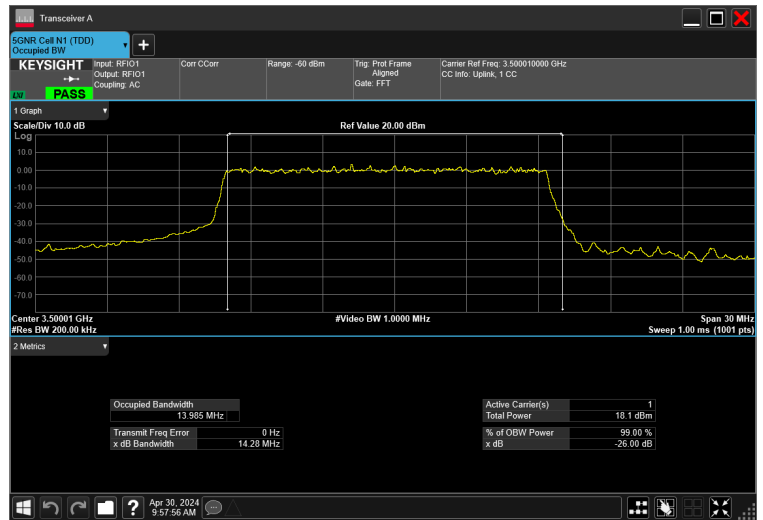

15MHz_15kHz_3500MHz_CP-OFDM 256 QAM_RB79@0 14.060 MHz

15MHz_15kHz_3500MHz_CP-OFDM 64 QAM_RB79@0 14.067 MHz

15MHz_15kHz_3500MHz_CP-OFDM QPSK_RB79@0 14.106 MHz

15MHz_15kHz_3500MHz_DFT-s-OFDM 16 QAM_RB75@0 13.985 MHz