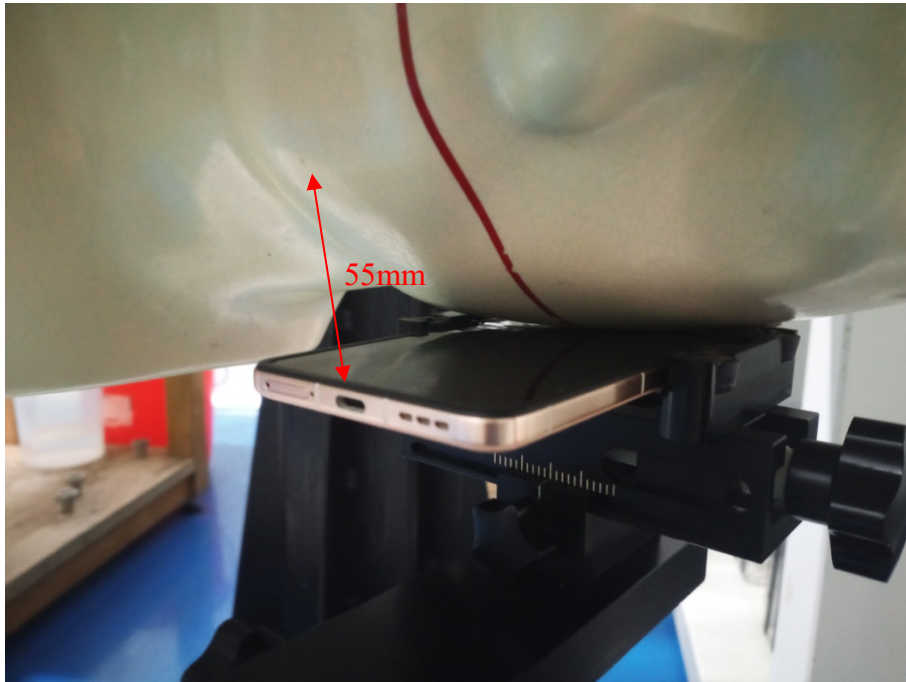

## APPENDIX C - EUT TEST POSITION PHOTOS

---

### Liquid depth $\geq 15\text{cm}$

Phantom: Twin SAM; Type: Twin SAM V5.0; Serial: TP:1470

**Phone Unfolded Setup Photos:**

**Head Left Cheek Setup Photo**

**Head Left Tilt Setup Photo**

**Head Right Cheek Setup Photo**

**Head Right Tilt Setup Photo**

**Body (Worn) Front Setup Photo(10mm)**

**Body (Worn) Back Setup Photo(10mm)**

**Body Left Setup Photo(10mm)**

**Body Right Setup Photo(10mm)**

Body Top Setup Photo(10mm)

Body Bottom Setup Photo(10mm)