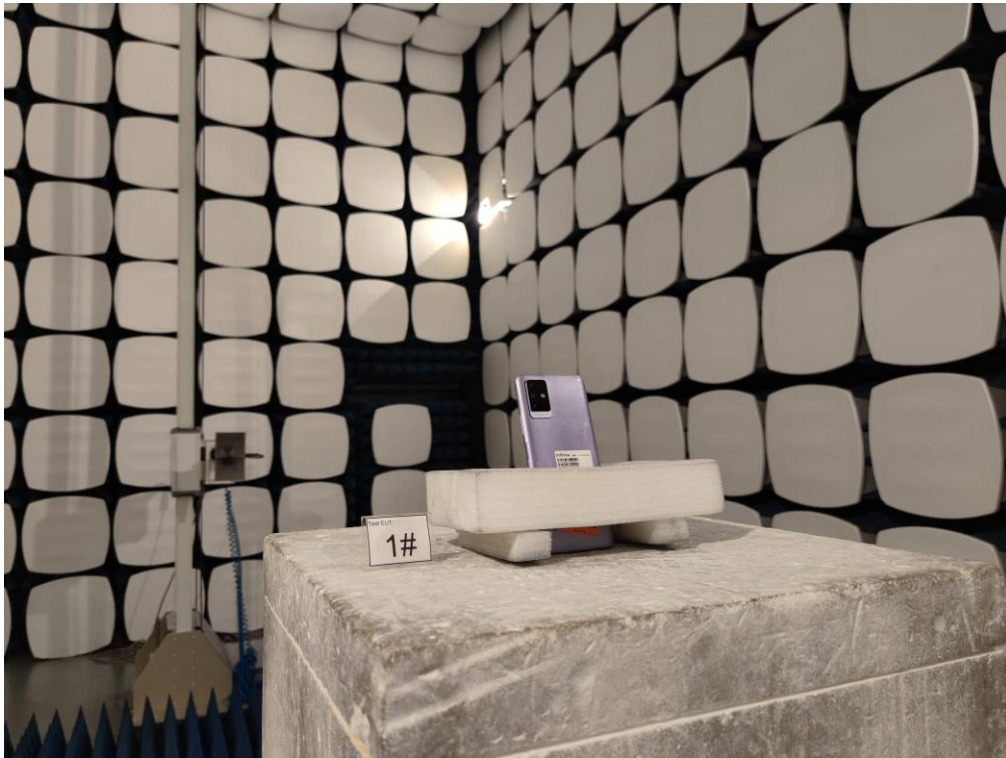

7 Test Setup Photo**Radiated Spurious Emission
Below 1GHz****Above 1GHz**

Conducted Emission**8 EUT Constructional Details**

Reference to the test report No.: JYTSZB-R12-2100018