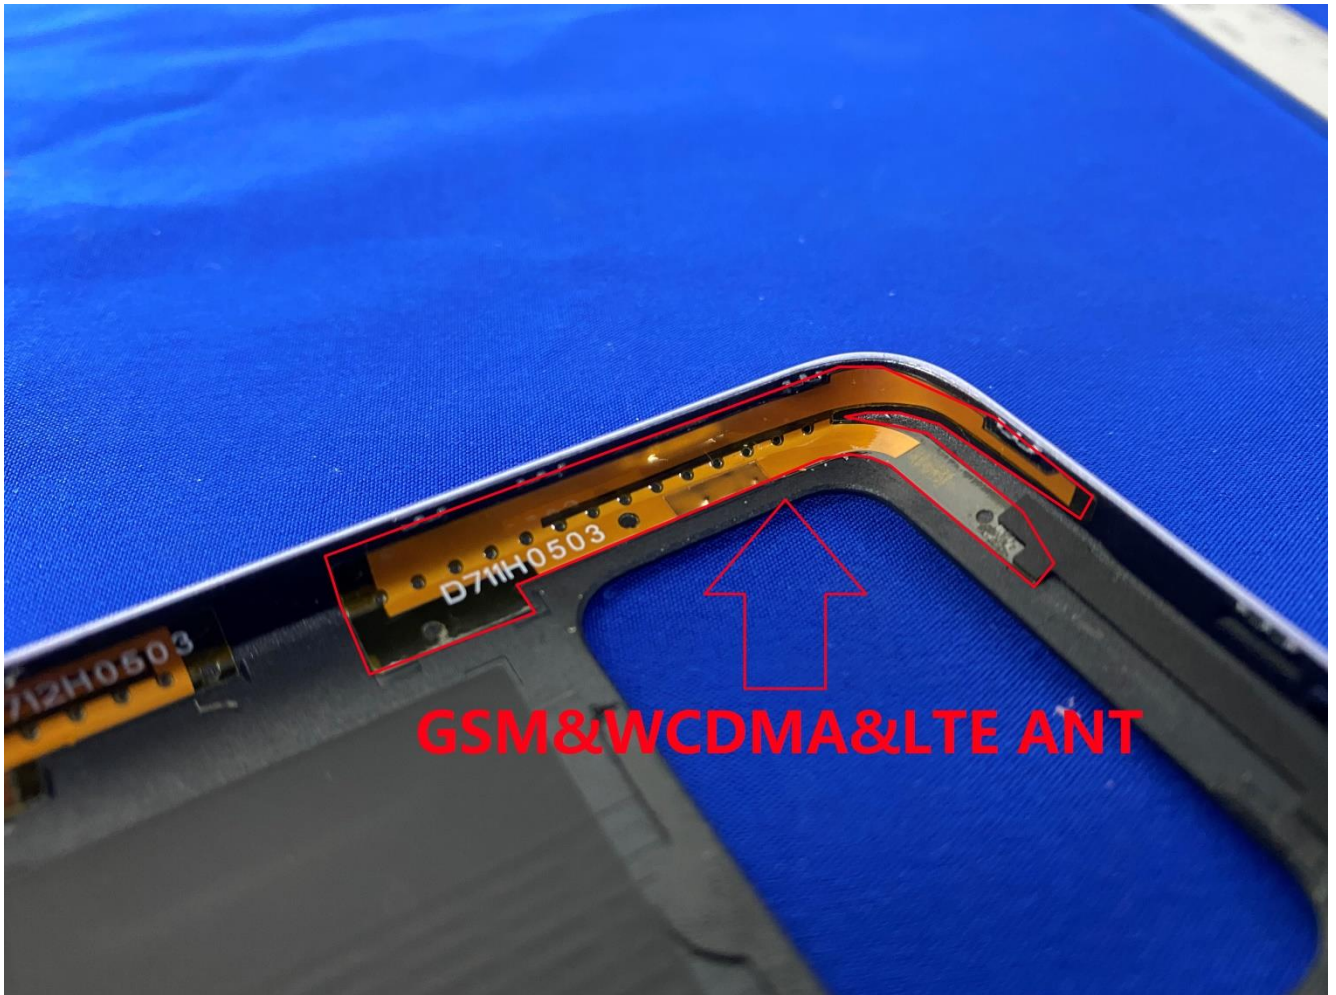

### EUT Photos (Model: X693)

## EUT Antenna Locations

SAR Test Setup Photos

Head

Right Cheek

Right Tilted

Left Cheek

Left Tilted

Body

Front side (10mm)

Back side(10mm)

Left side(10mm)

Right side(10mm)

Top side(10mm)