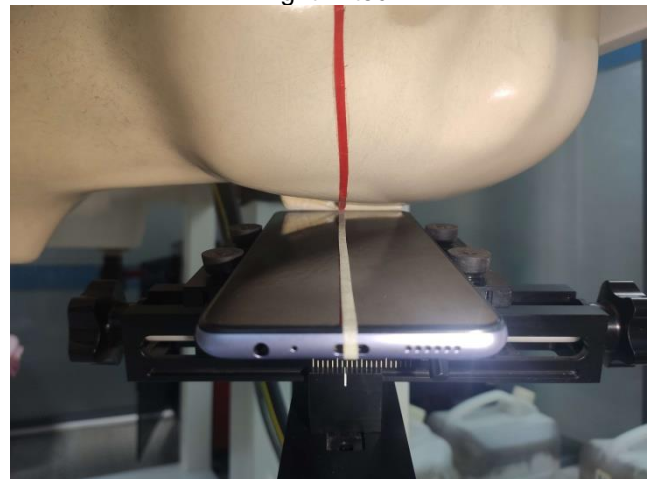

## EUT Antenna Locations

SAR Test Setup Photos

Head

Right Cheek

Right Tilted

Left Cheek

Left Tilted

Body

Front side (10mm)

Back side(10mm)

Left side(10mm)

Right side(10mm)

Top side(10mm)