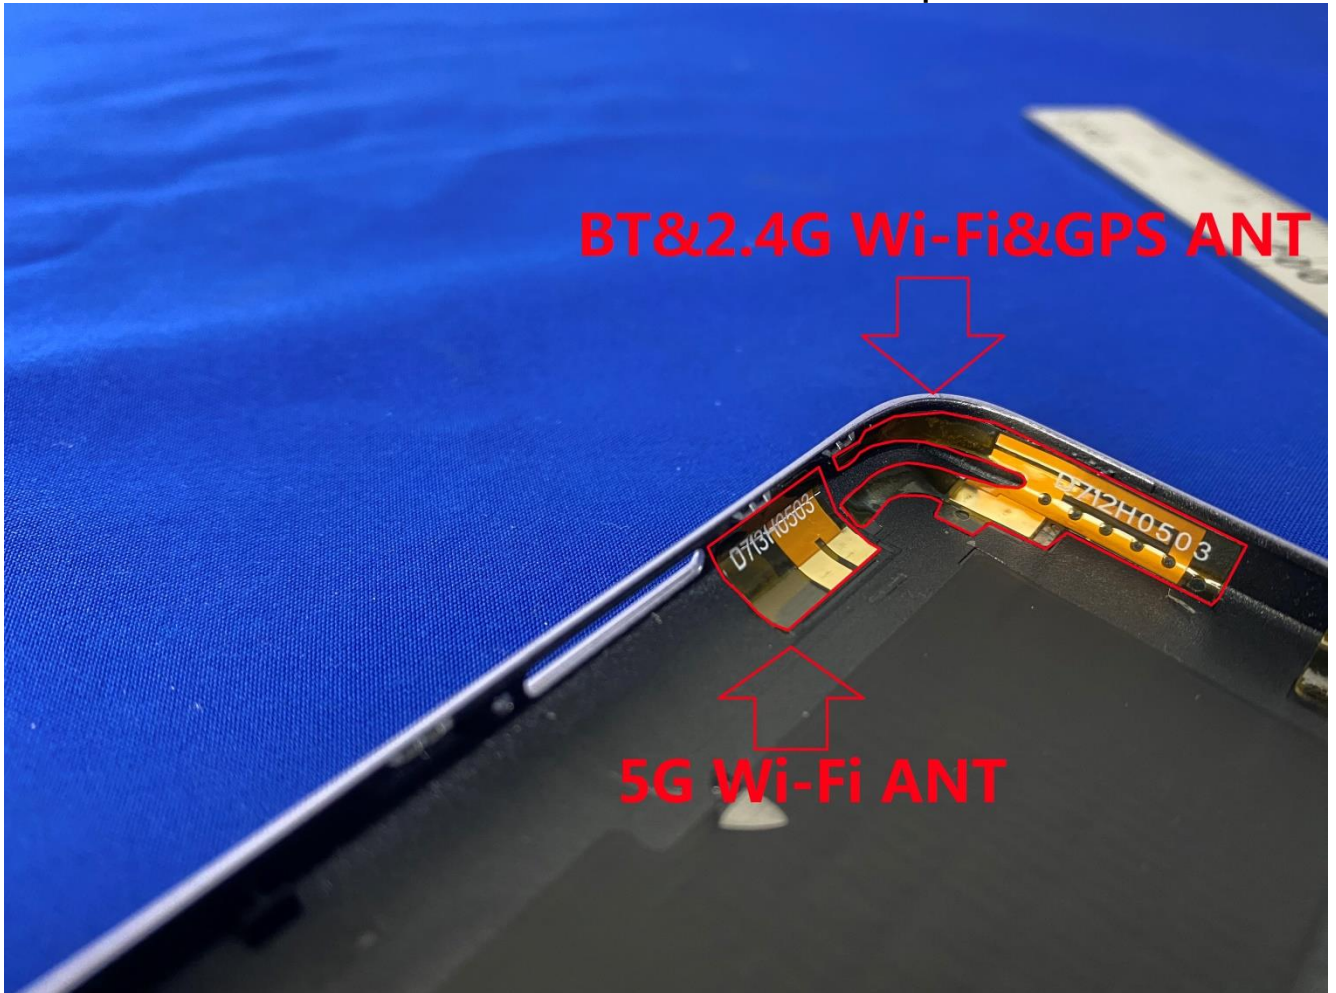

### EUT Photos (Model: X693)

## EUT Antenna Locations

SAR Test Setup Photos

Head

Right Cheek

Right Tilted

Left Cheek

Left Tilted

Body

Front side (10mm)

Back side(10mm)

Left side(10mm)

Right side(10mm)

Top side(10mm)