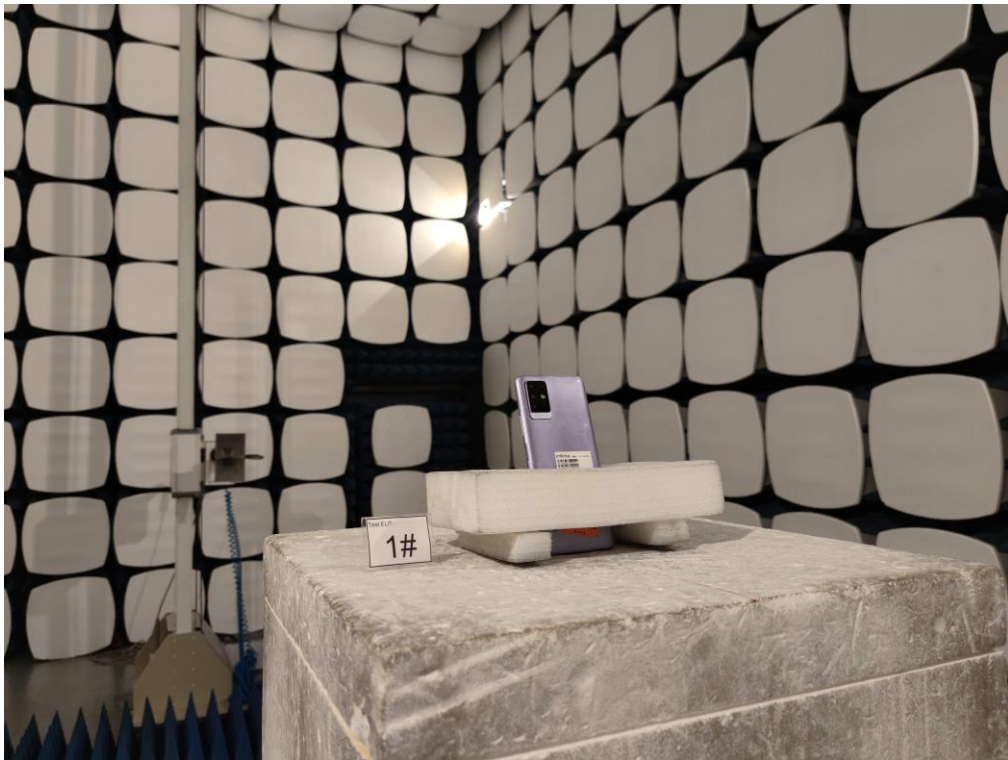

## 7 Test Setup Photo

Radiated Spurious Emission  
Below 1GHz

Above 1GHz

**Conducted Emission****8 EUT Constructional Details**

Reference to the test report No.: JYTSZB-R12-2100018