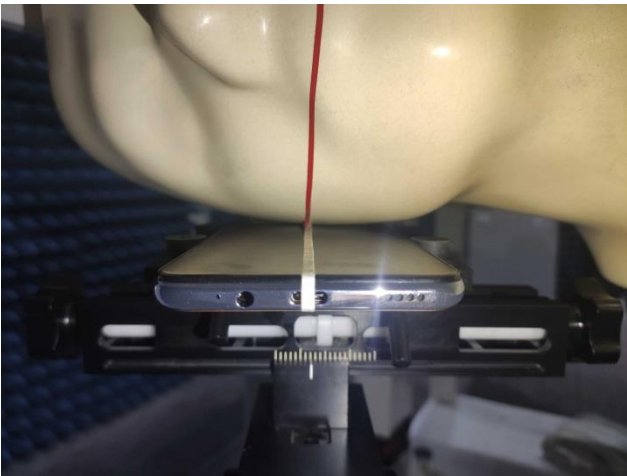

EUT Photos (Model: X692)

EUT Antenna Locations

SAR Test Setup Photos

Head

Right Cheek

Right Tilted

Left Cheek

Left Tilted

Body

Front side (10mm)

Back side(10mm)

Top side(10mm)

Left side(10mm)

Right side(10mm)

EUT holder Perturbation Evaluation Test Setup Photos

DUT with device holder (DUT direct contact with the phantom)

DUT without device holder (DUT direct contact with the phantom)