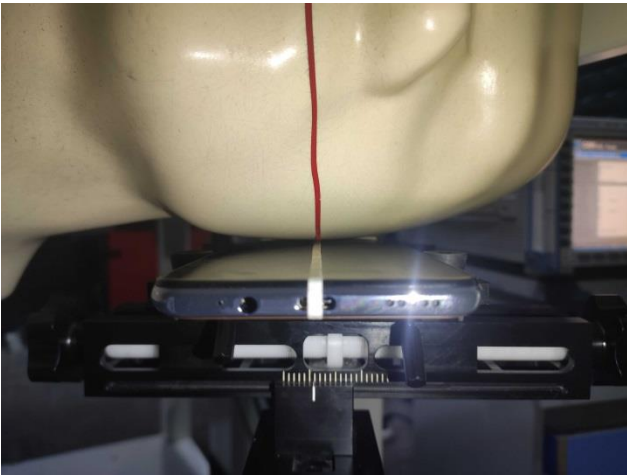

EUT Photos (Model: X692)

EUT Antenna Locations

SAR Test Setup Photos

Head

Right Cheek

Right Tilted

Left Cheek

Left Tilted

Body

Front side (10mm)

Back side(10mm)

Top side(10mm)

Left side(10mm)

Right side(10mm)

EUT holder Perturbation Evaluation Test Setup Photos

DUT with device holder (DUT direct contact with the phantom)

DUT without device holder (DUT direct contact with the phantom)