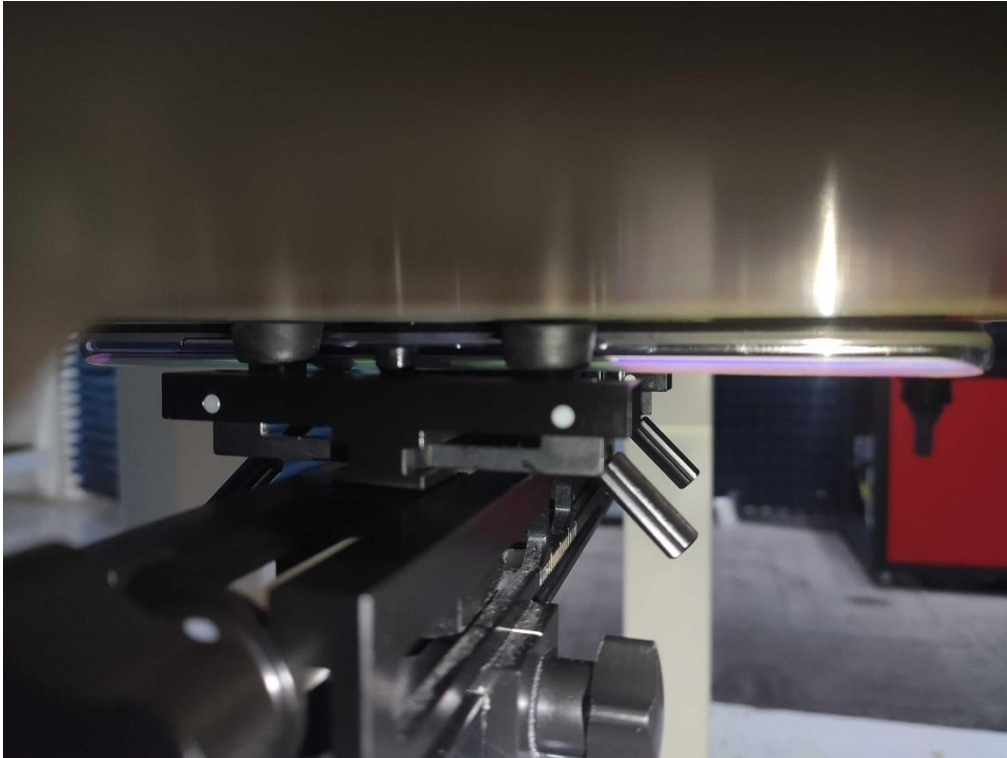

EUT Photos (Model: X692)

EUT Antenna Locations

SAR Test Setup Photos

Head

Right Cheek

Right Tilted

Left Cheek

Left Tilted

Body

Front side (10mm)

Back side(10mm)

Top side(10mm)

Left side(10mm)

Right side(10mm)

EUT holder Perturbation Evaluation Test Setup Photos

DUT with device holder (DUT direct contact with the phantom)

DUT without device holder (DUT direct contact with the phantom)