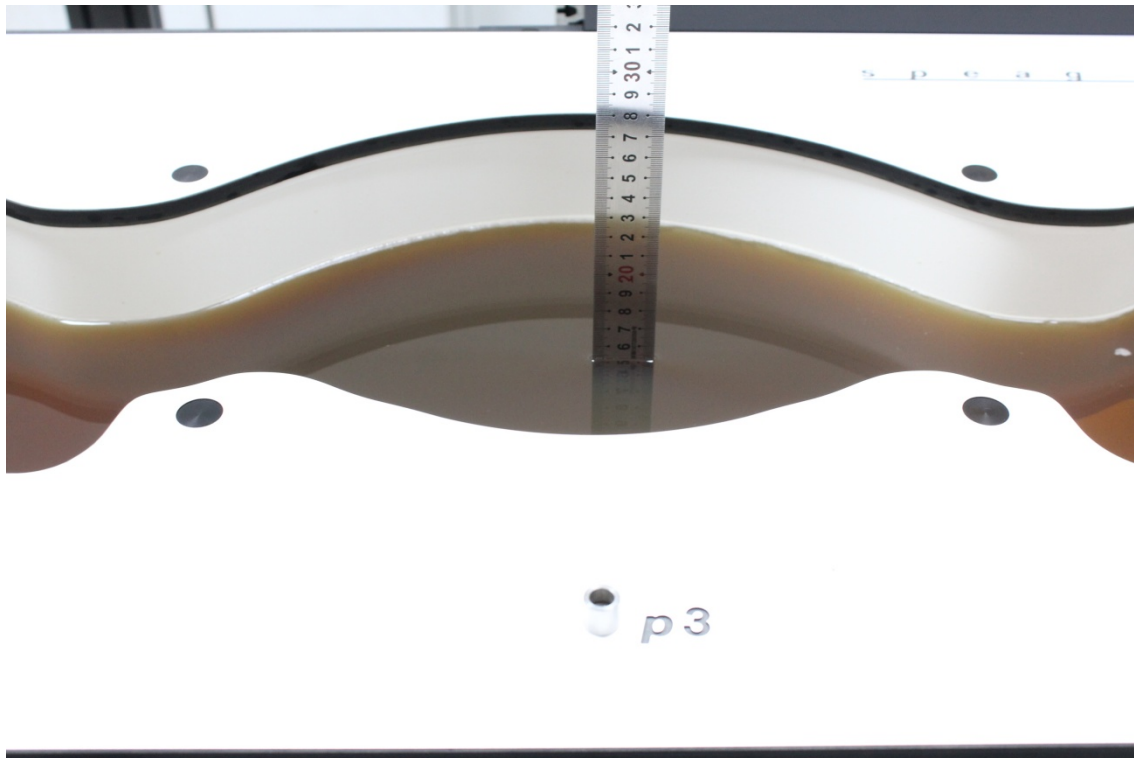

APPENDIX B EUT TEST POSITION PHOTOS

Liquid depth $\geq 15\text{cm}$

- Phantom: SAM-Twin V8.0 P1aP2a; Type: QD 000 P41 AA ; Serial: 1962

Head Left Cheek Setup Photo

Head Left Tilt Setup Photo

Head Right Cheek Setup Photo

Head Right Tilt Setup Photo

Body (Worn) Back Setup Photo (10mm)

Body Left Setup Photo (10mm)

Body Right Setup Photo (10mm)

Body Top Setup Photo (10mm)