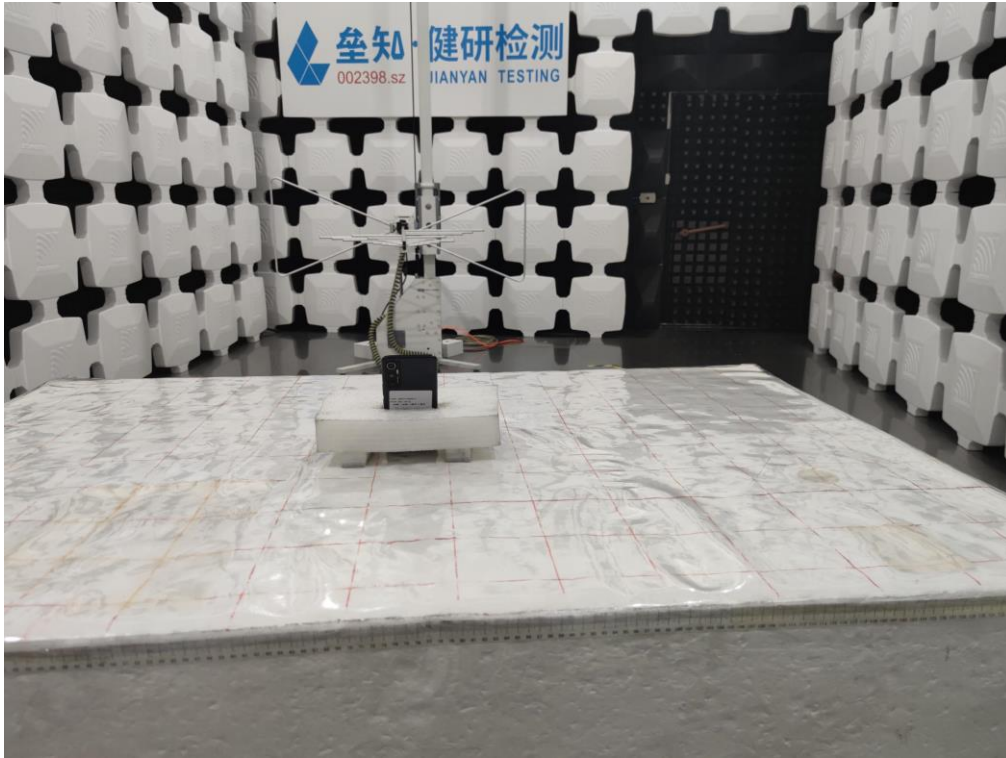

7 Test Setup Photo

**Radiated Spurious Emission
Below 1GHz**

Above 1GHz

Conducted Emission**8 EUT Constructional Details**

Reference to the test report No.: JYTSZB-R12-2101229

-----End of report-----