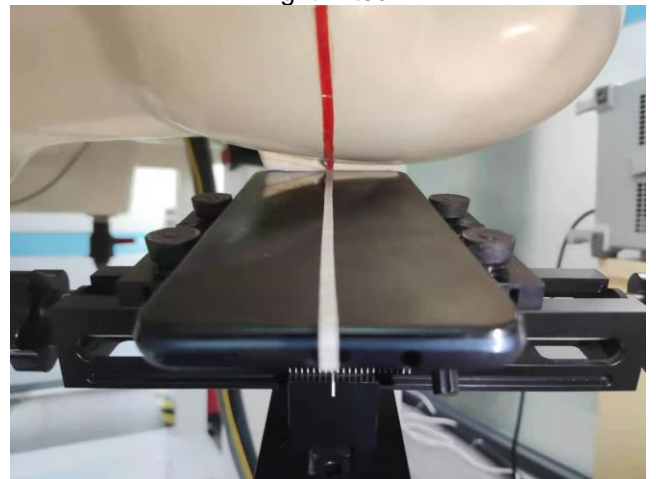

### SAR Test Setup Photos

#### Head

Right Cheek

Right Tilted

Left Cheek

Left Tilted

#### Body

Front side (10mm)

Back side(10mm)

Left side(10mm)

Right side(10mm)

Top side(10mm)

**EUT holder Perturbation Evaluation Test Setup Photos**

DUT with device holder (DUT direct contact with the phantom)