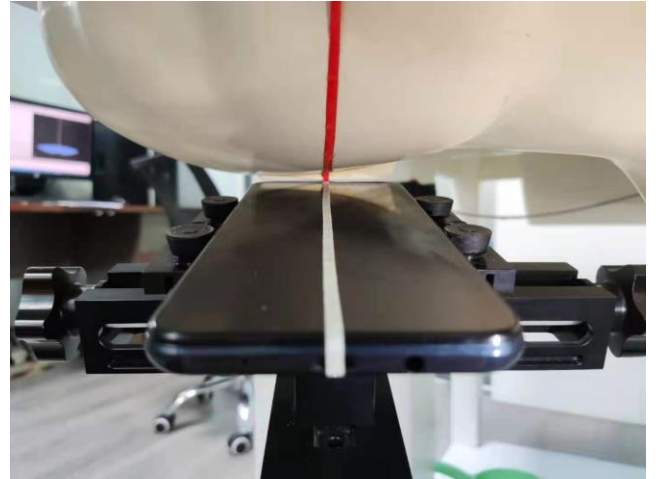

Right Tilted