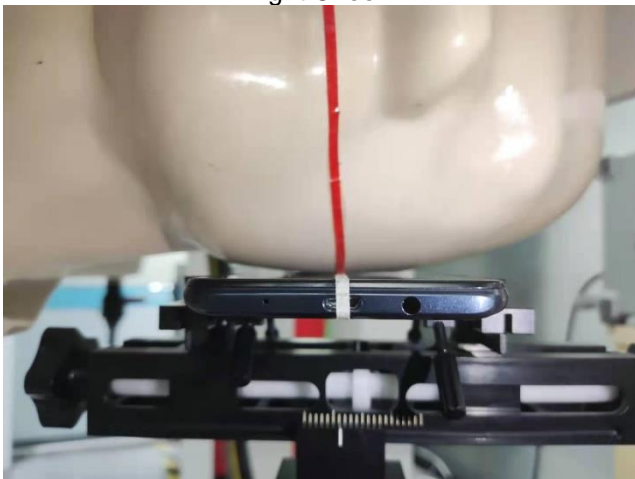

### SAR Test Setup Photos

#### Head

Right Cheek

Right Tilted

Left Cheek

Left Tilted

#### Body

Front side (10mm)

Back side(10mm)

Left side(10mm)

Right side(10mm)

Top side(10mm)

**EUT holder Perturbation Evaluation Test Setup Photos**

DUT with device holder (DUT direct contact with the phantom)