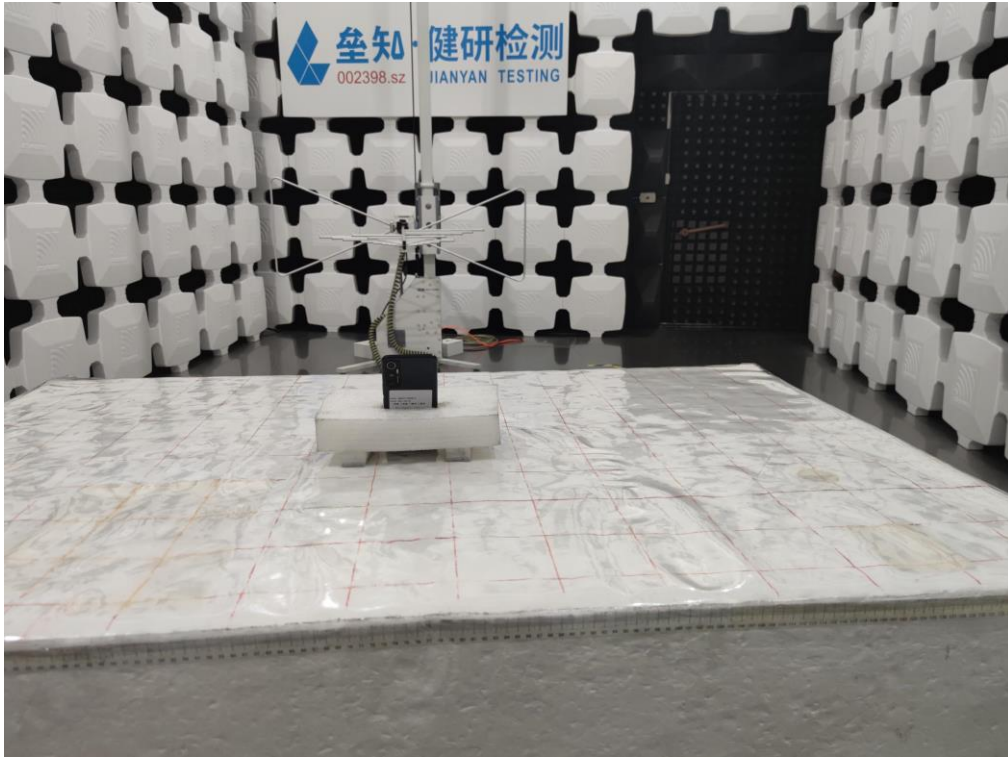

## 7 Test Setup Photo

Radiated Spurious Emission  
Below 1GHz

Above 1GHz

**Conducted Emission**

## 8 EUT Constructional Details

Reference to the test report No.: JYTSZB-R12-2101229

-----End of report-----