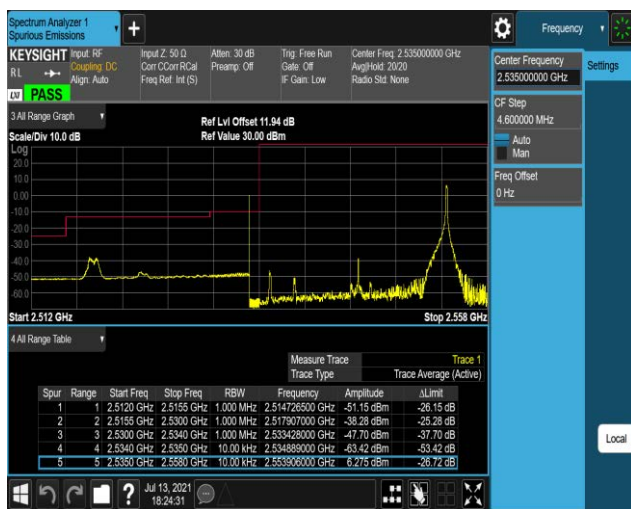

Band41-20MHz-QPSK-41140-1RB#0

Band41-20MHz-QPSK-41140-1RB#99

Band41-20MHz-QPSK-41140-100RB#0

Band41-20MHz-16QAM-40140-1RB#0

Band41-20MHz-16QAM-40140-1RB#99

Band41-20MHz-16QAM-40140-100RB#0

Band41-20MHz-16QAM-40640-1RB#0

Band41-20MHz-16QAM-40640-1RB#99

Band41-20MHz-16QAM-40640-100RB#0

Band41-20MHz-16QAM-41140-1RB#0

Band41-20MHz-16QAM-41140-1RB#99

Band41-20MHz-16QAM-41140-100RB#0

Appendix E: Conducted Spurious Emission

Test Result (worst case)