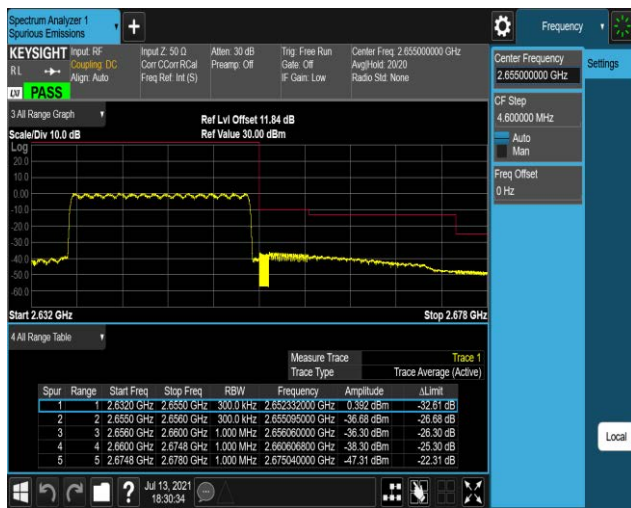

Band41-20MHz-QPSK-41140-100RB#0