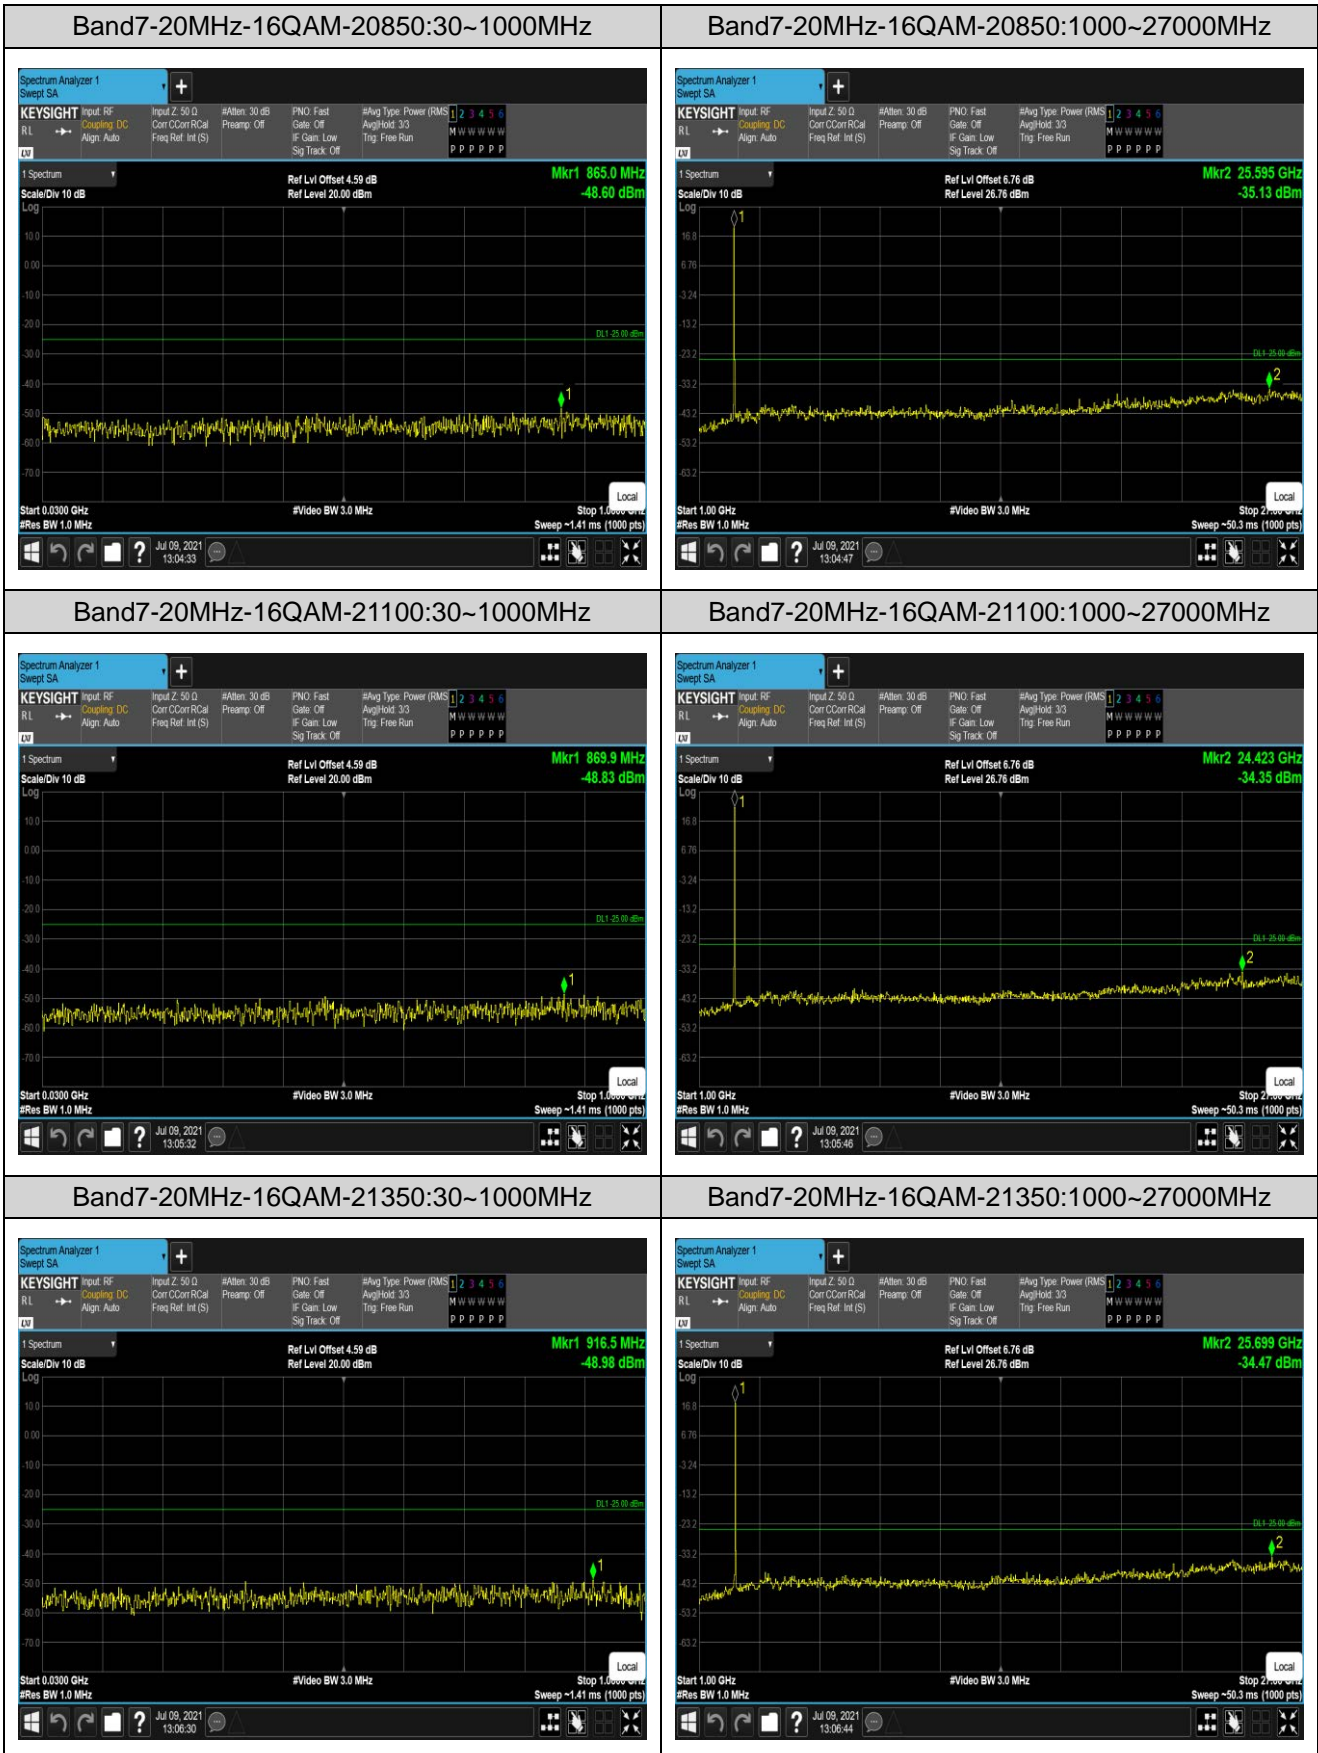

Band4-1.4MHz-QPSK-20175:1000~20000MHz

Band4-1.4MHz-QPSK-20393:30~1000MHz

Band4-1.4MHz-QPSK-20393:1000~20000MHz

Band4-20MHz-QPSK-20050:30~1000MHz

Band4-20MHz-QPSK-20050:1000~20000MHz

Band4-20MHz-QPSK-20175:30~1000MHz

Band4-20MHz-QPSK-20175:1000~20000MHz

Band4-20MHz-QPSK-20300:30~1000MHz

Band4-20MHz-QPSK-20300:1000~20000MHz

Band7-5MHz-16QAM-20775:30~1000MHz

Band7-5MHz-16QAM-20775:1000~27000MHz

Band7-5MHz-16QAM-21100:30~1000MHz

Band7-5MHz-16QAM-21100:1000~27000MHz

Band7-5MHz-16QAM-21425:30~1000MHz

Band7-5MHz-16QAM-21425:1000~27000MHz

Band38-5MHz-QPSK-37775:30~1000MHz

Band38-5MHz-QPSK-37775:1000~27000MHz

Band38-5MHz-QPSK-38000:30~1000MHz

Band38-5MHz-QPSK-38000:1000~27000MHz

Band38-5MHz-QPSK-38225:30~1000MHz

Band38-5MHz-QPSK-38225:1000~27000MHz