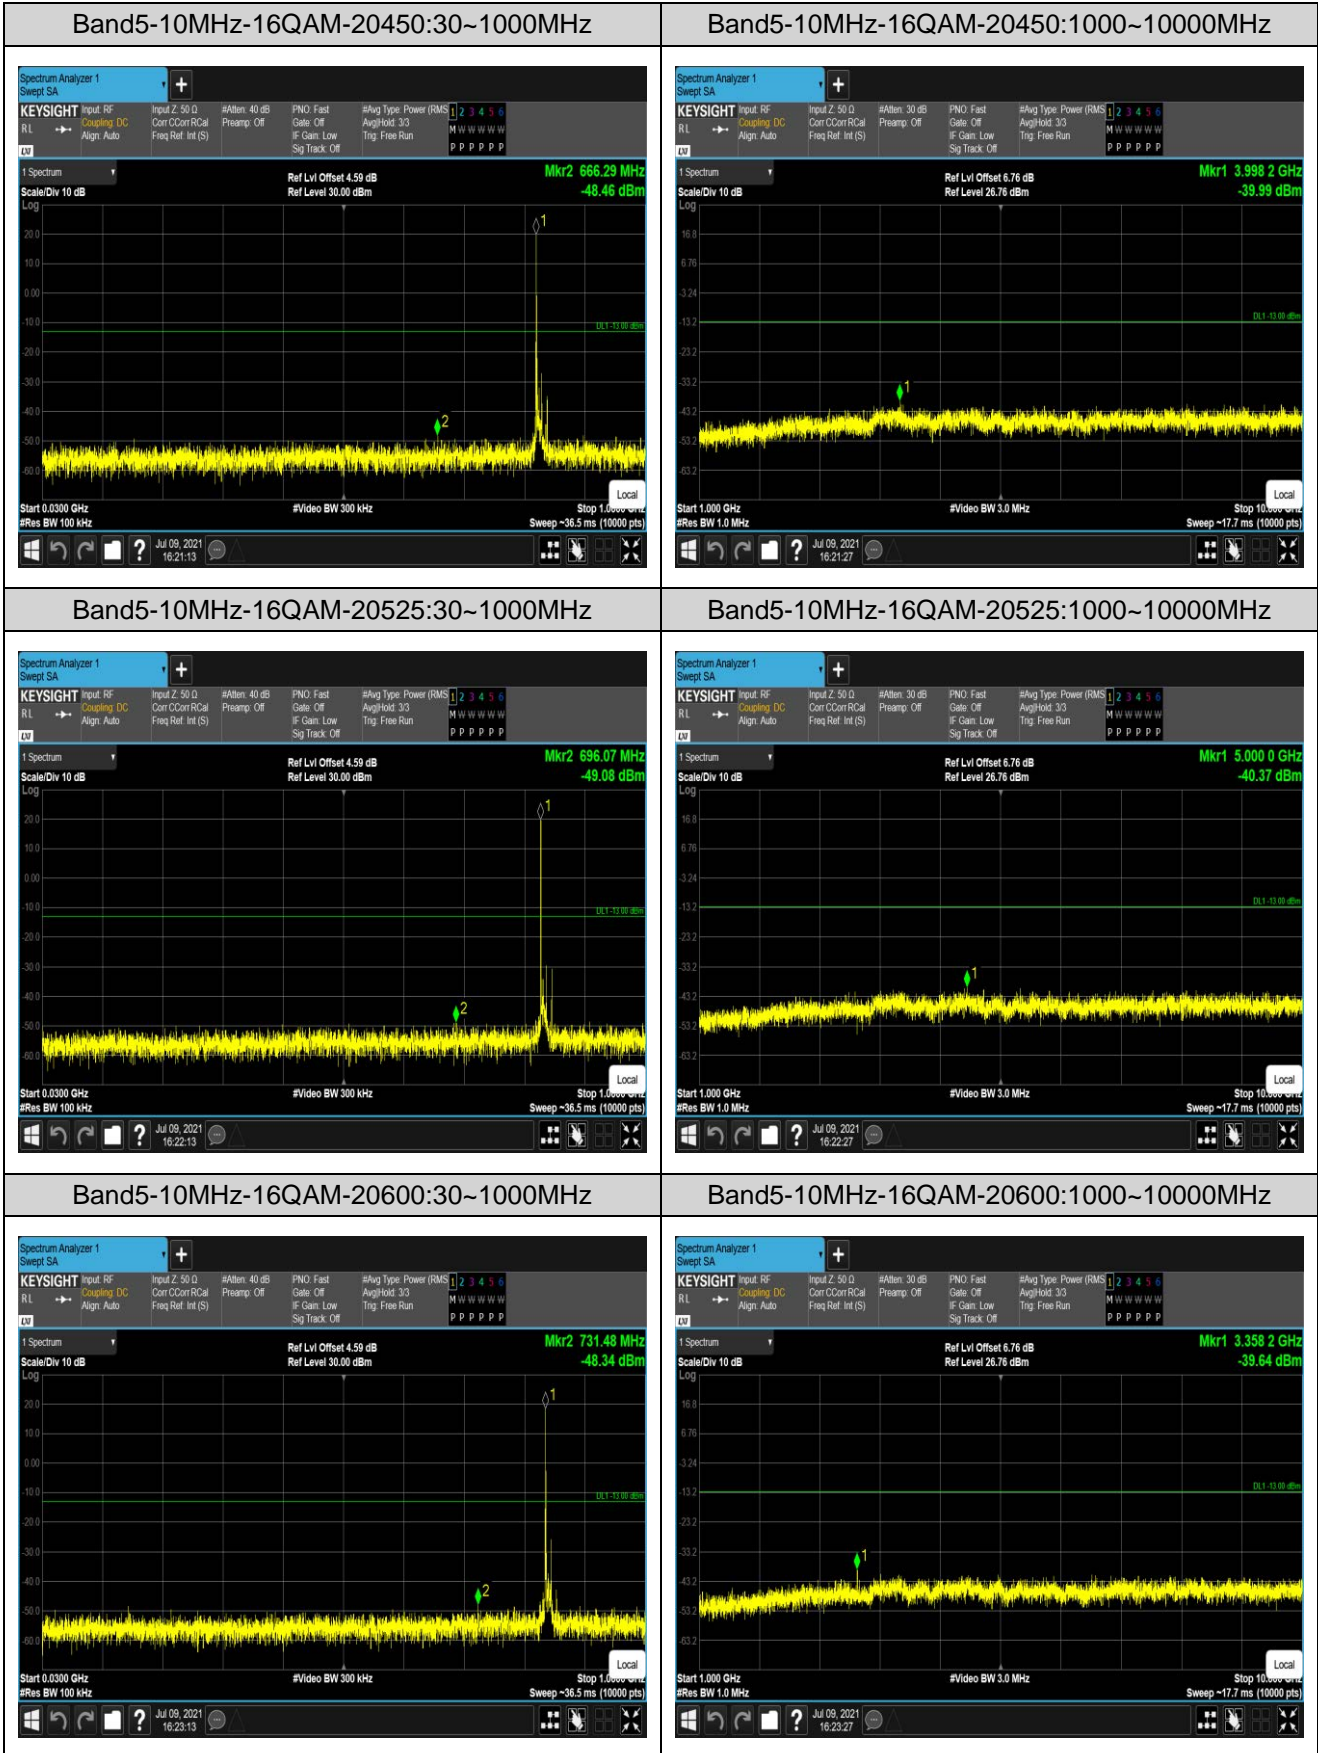

Band4-1.4MHz-QPSK-20175:1000~20000MHz

Band4-1.4MHz-QPSK-20393:30~1000MHz

Band4-1.4MHz-QPSK-20393:1000~20000MHz

Band4-20MHz-QPSK-20050:30~1000MHz

Band4-20MHz-QPSK-20050:1000~20000MHz

Band4-20MHz-QPSK-20175:30~1000MHz

Band4-20MHz-QPSK-20175:1000~20000MHz

Band4-20MHz-QPSK-20300:30~1000MHz

Band4-20MHz-QPSK-20300:1000~20000MHz

Band7-5MHz-16QAM-20775:30~1000MHz

Band7-5MHz-16QAM-20775:1000~27000MHz

Band7-5MHz-16QAM-21100:30~1000MHz

Band7-5MHz-16QAM-21100:1000~27000MHz

Band7-5MHz-16QAM-21425:30~1000MHz

Band7-5MHz-16QAM-21425:1000~27000MHz

Band38-5MHz-QPSK-37775:30~1000MHz

Band38-5MHz-QPSK-37775:1000~27000MHz

Band38-5MHz-QPSK-38000:30~1000MHz