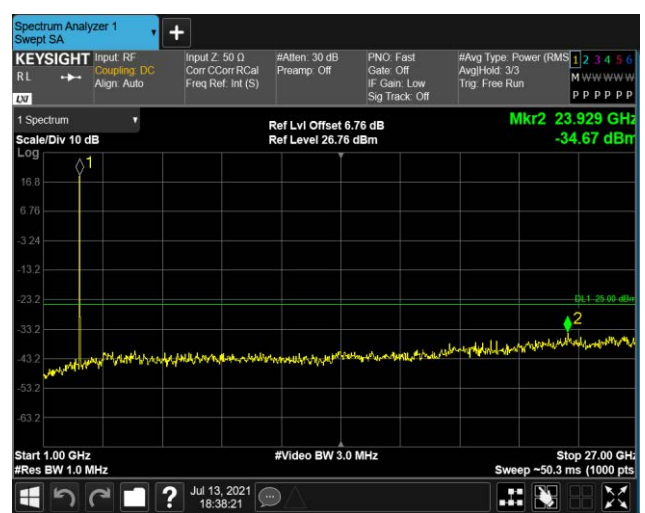

Band38-5MHz-QPSK-38000:1000~27000MHz