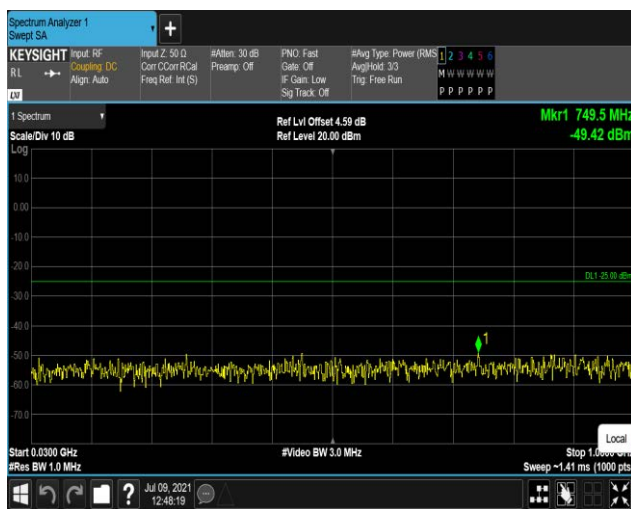

Band7-5MHz-16QAM-21425:30~1000MHz