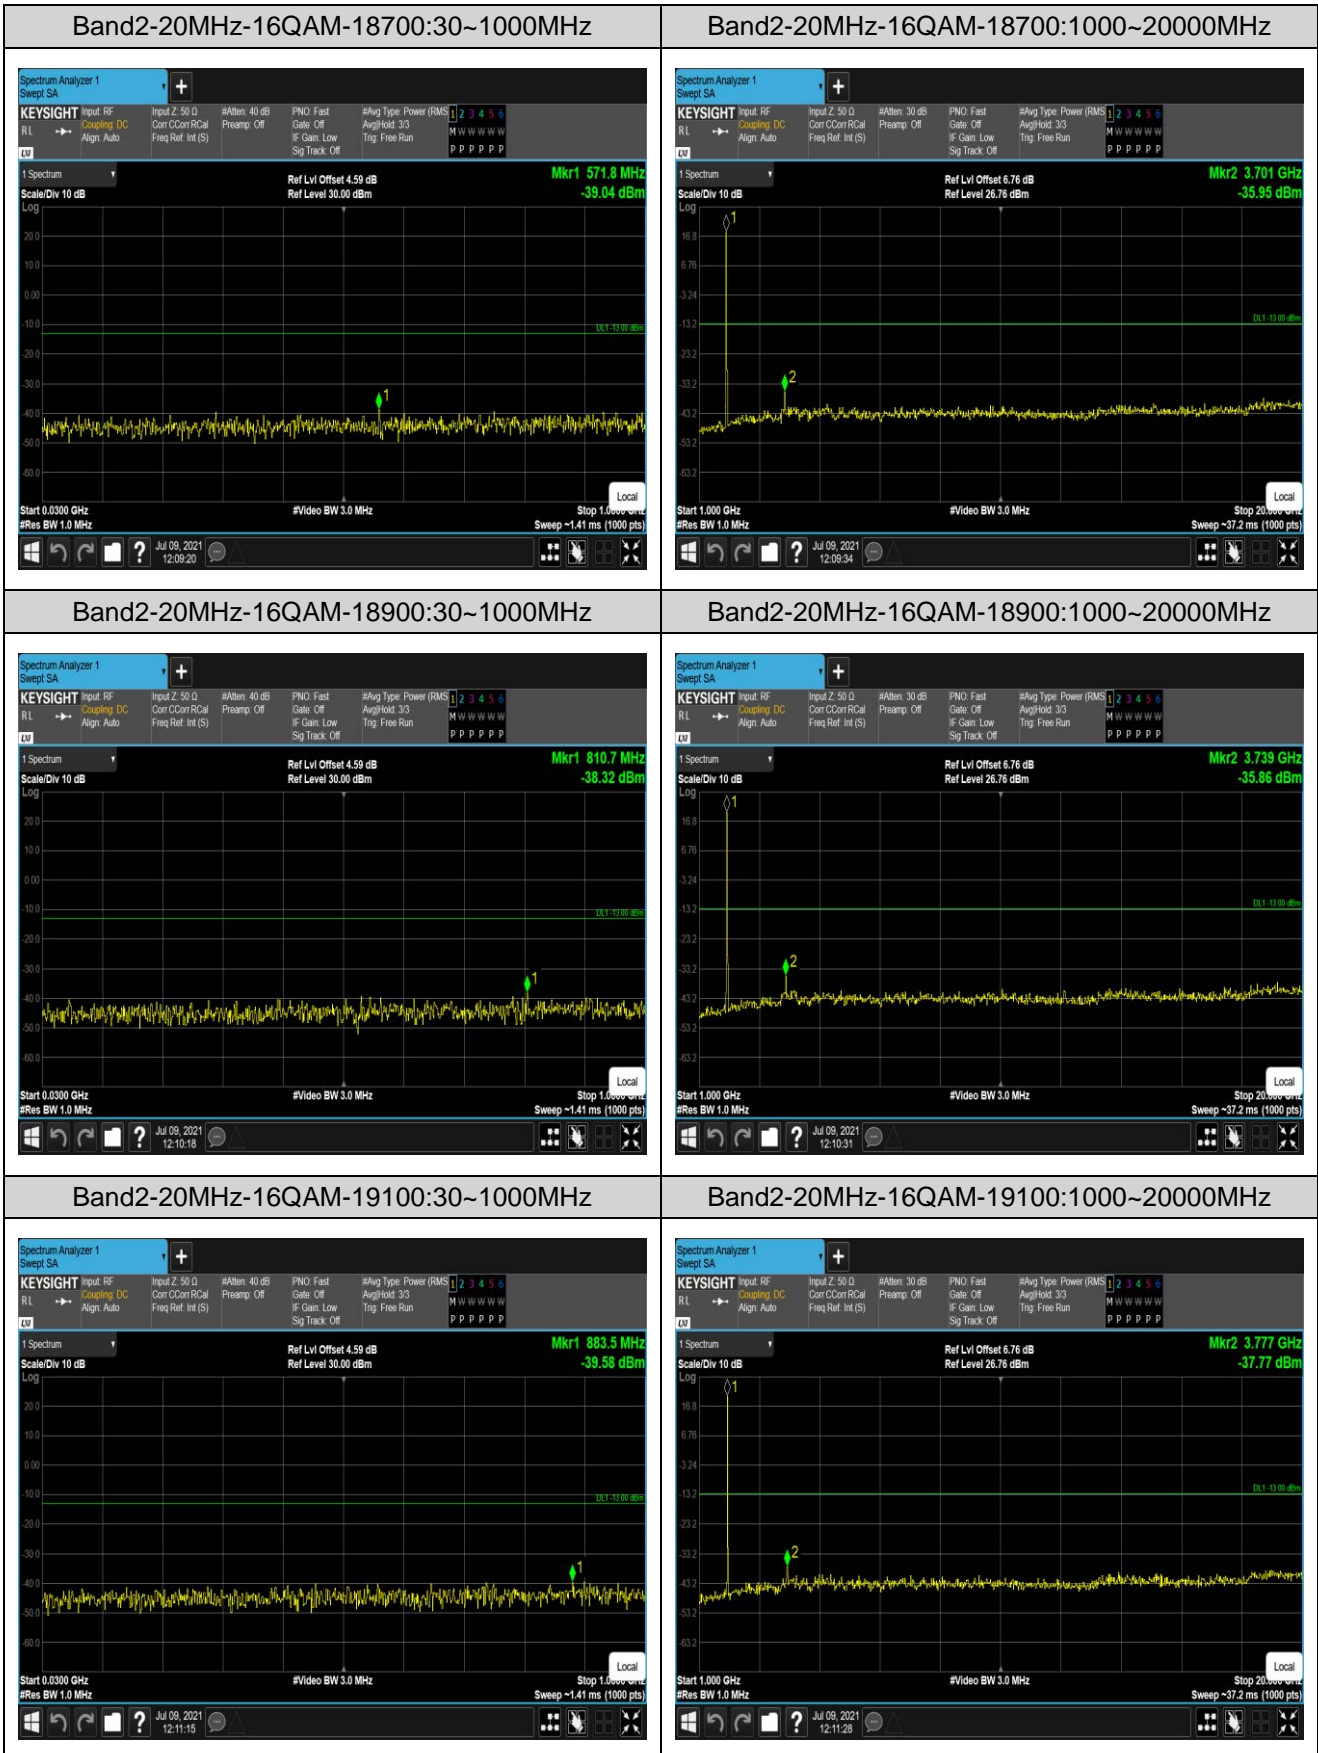

Remark: All bandwidth and all modulation had been tested, but only the worst case data displayed in this report.

Test Graphs

Band4-1.4MHz-QPSK-19957:30~1000MHz

Band4-1.4MHz-QPSK-19957:1000~20000MHz

Band4-1.4MHz-QPSK-20175:30~1000MHz