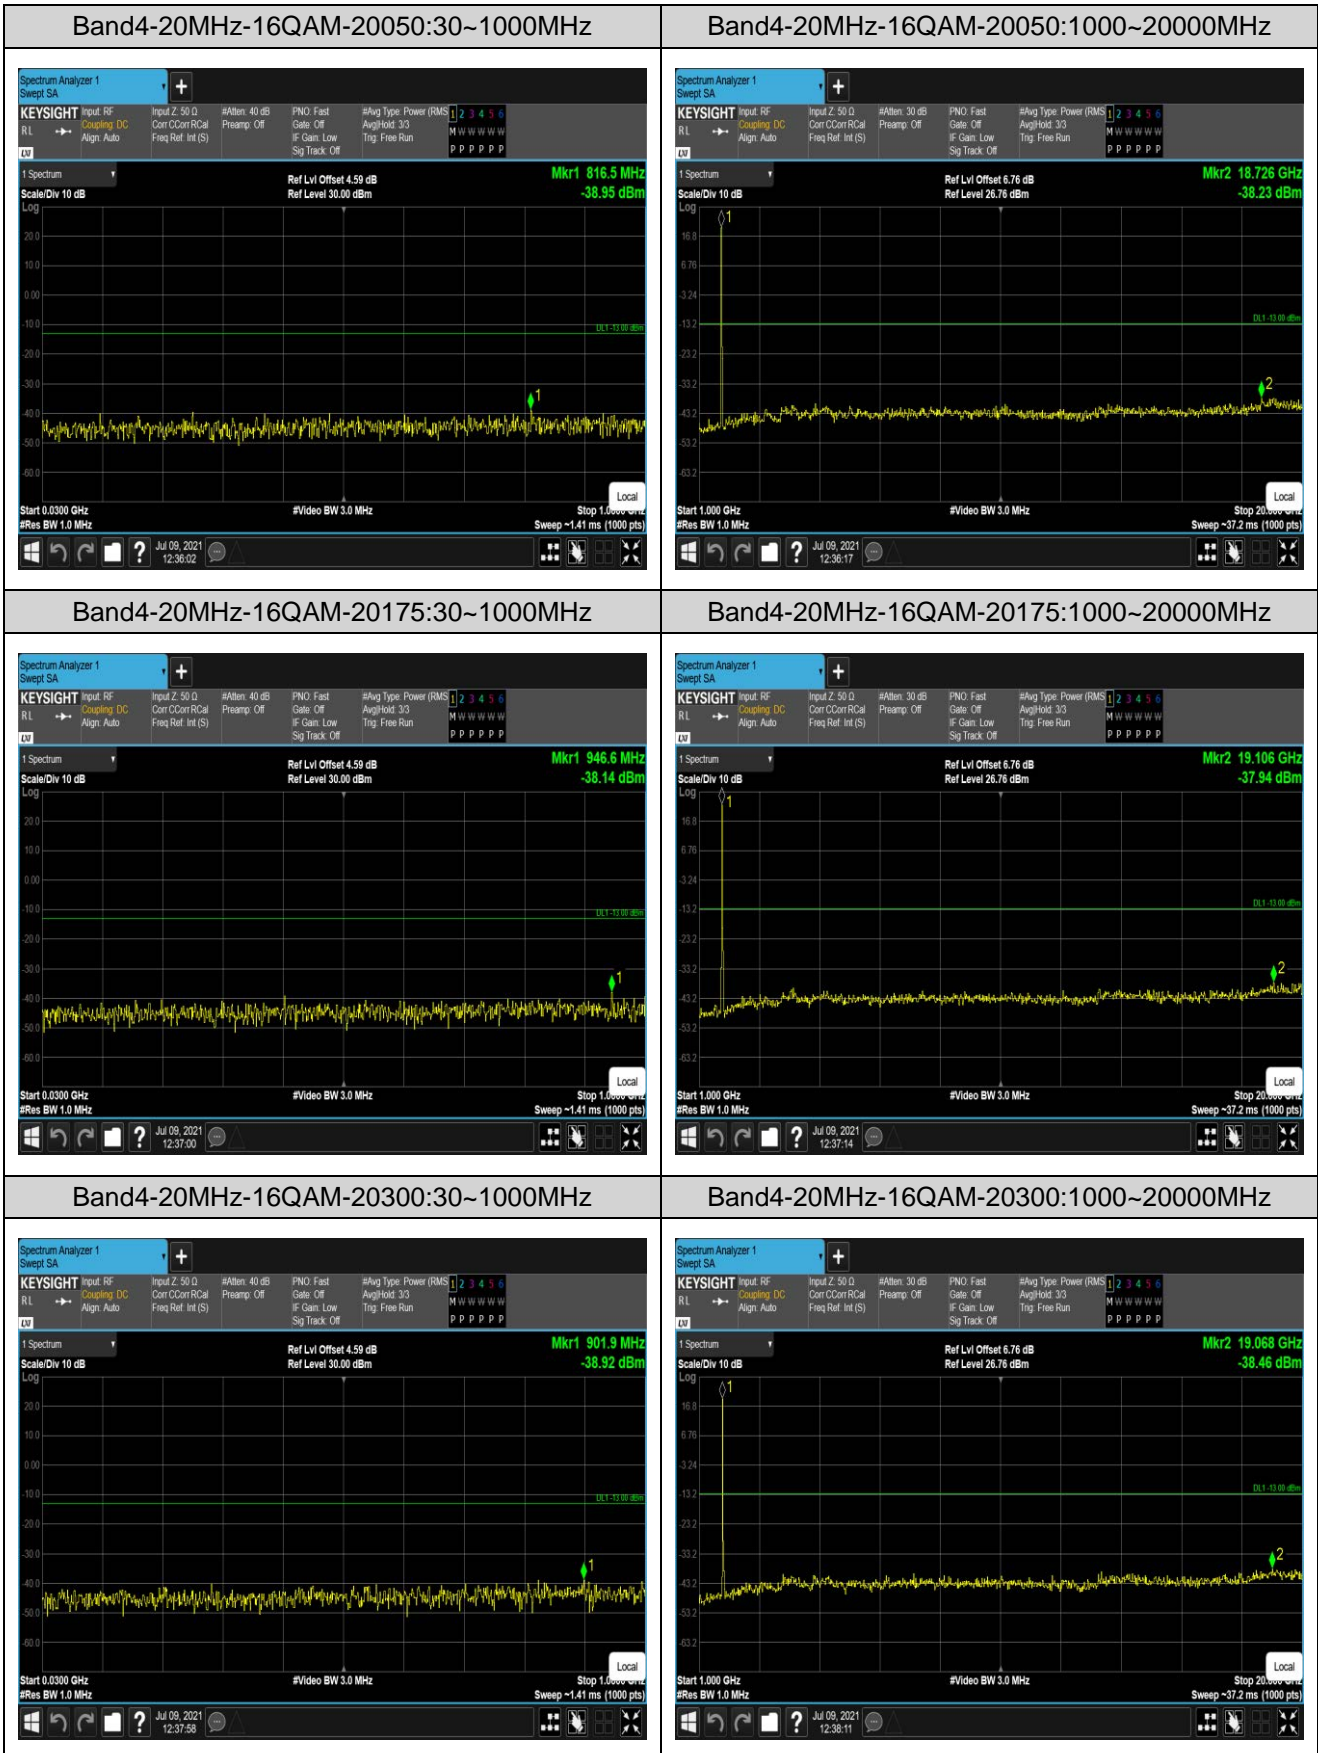

Band4-1.4MHz-QPSK-20175:1000~20000MHz

Band4-1.4MHz-QPSK-20393:30~1000MHz

Band4-1.4MHz-QPSK-20393:1000~20000MHz

Band4-20MHz-QPSK-20050:30~1000MHz

Band4-20MHz-QPSK-20050:1000~20000MHz

Band4-20MHz-QPSK-20175:30~1000MHz

Band4-20MHz-QPSK-20175:1000~20000MHz

Band4-20MHz-QPSK-20300:30~1000MHz

Band4-20MHz-QPSK-20300:1000~20000MHz

Band7-5MHz-16QAM-20775:30~1000MHz

Band7-5MHz-16QAM-20775:1000~27000MHz

Band7-5MHz-16QAM-21100:30~1000MHz

Band7-5MHz-16QAM-21100:1000~27000MHz

Band7-5MHz-16QAM-21425:30~1000MHz

Band7-5MHz-16QAM-21425:1000~27000MHz

Band38-5MHz-QPSK-37775:30~1000MHz

Band38-5MHz-QPSK-37775:1000~27000MHz

Band38-5MHz-QPSK-38000:30~1000MHz