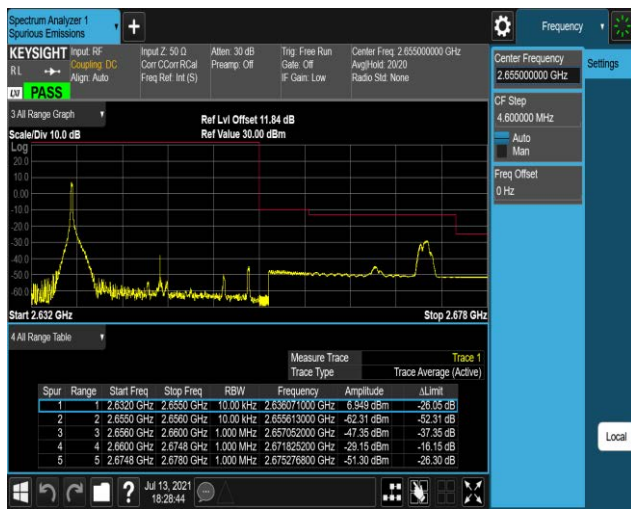

Band41-20MHz-QPSK-41140-1RB#0

Band41-20MHz-QPSK-41140-1RB#99

Band41-20MHz-QPSK-41140-100RB#0

Band41-20MHz-16QAM-40140-1RB#0

Band41-20MHz-16QAM-40140-1RB#99

Band41-20MHz-16QAM-40140-100RB#0

Band41-20MHz-16QAM-40640-1RB#0

Band41-20MHz-16QAM-40640-1RB#99

Band41-20MHz-16QAM-40640-100RB#0

Band41-20MHz-16QAM-41140-1RB#0

Band41-20MHz-16QAM-41140-1RB#99

Band41-20MHz-16QAM-41140-100RB#0

Appendix E: Conducted Spurious Emission

Test Result (worst case)