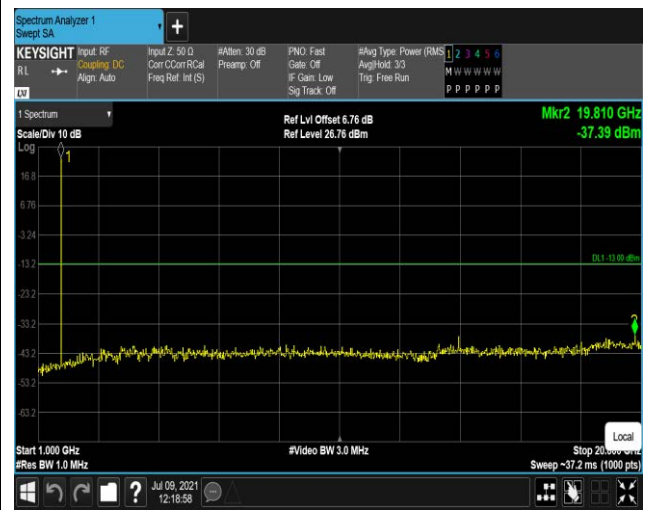

Band4-1.4MHz-QPSK-20175:1000~20000MHz