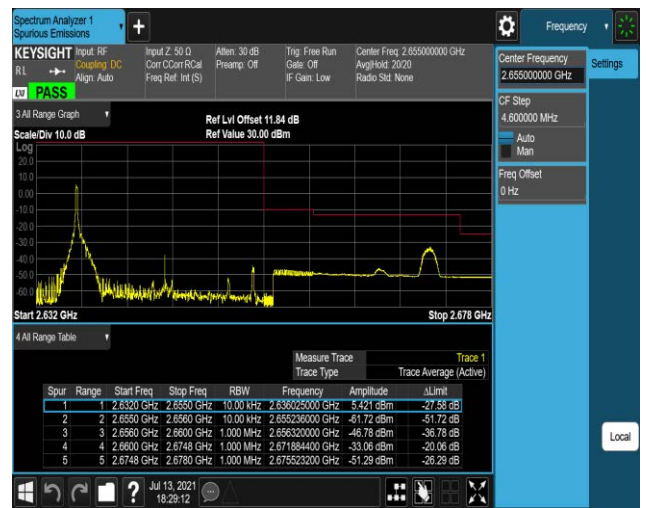

Band41-20MHz-QPSK-41140-1RB#0

Band41-20MHz-QPSK-41140-1RB#99

Band41-20MHz-QPSK-41140-100RB#0

Band41-20MHz-16QAM-40140-1RB#0

Band41-20MHz-16QAM-40140-1RB#99

Band41-20MHz-16QAM-40140-100RB#0

Band41-20MHz-16QAM-40640-1RB#0

Band41-20MHz-16QAM-40640-1RB#99

Band41-20MHz-16QAM-40640-100RB#0

Band41-20MHz-16QAM-41140-1RB#0

Band41-20MHz-16QAM-41140-1RB#99

Band41-20MHz-16QAM-41140-100RB#0

Appendix E: Conducted Spurious Emission

Test Result (worst case)