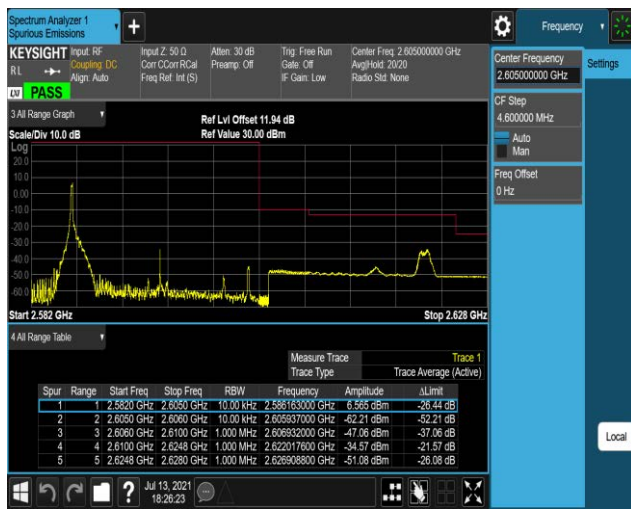

Band41-20MHz-QPSK-41140-1RB#0

Band41-20MHz-QPSK-41140-1RB#99

Band41-20MHz-QPSK-41140-100RB#0

Band41-20MHz-16QAM-40140-1RB#0

Band41-20MHz-16QAM-40140-1RB#99

Band41-20MHz-16QAM-40140-100RB#0

Band41-20MHz-16QAM-40640-1RB#0

Band41-20MHz-16QAM-40640-1RB#99

Band41-20MHz-16QAM-40640-100RB#0

Band41-20MHz-16QAM-41140-1RB#0

Band41-20MHz-16QAM-41140-1RB#99

Band41-20MHz-16QAM-41140-100RB#0

Appendix E: Conducted Spurious Emission

Test Result (worst case)