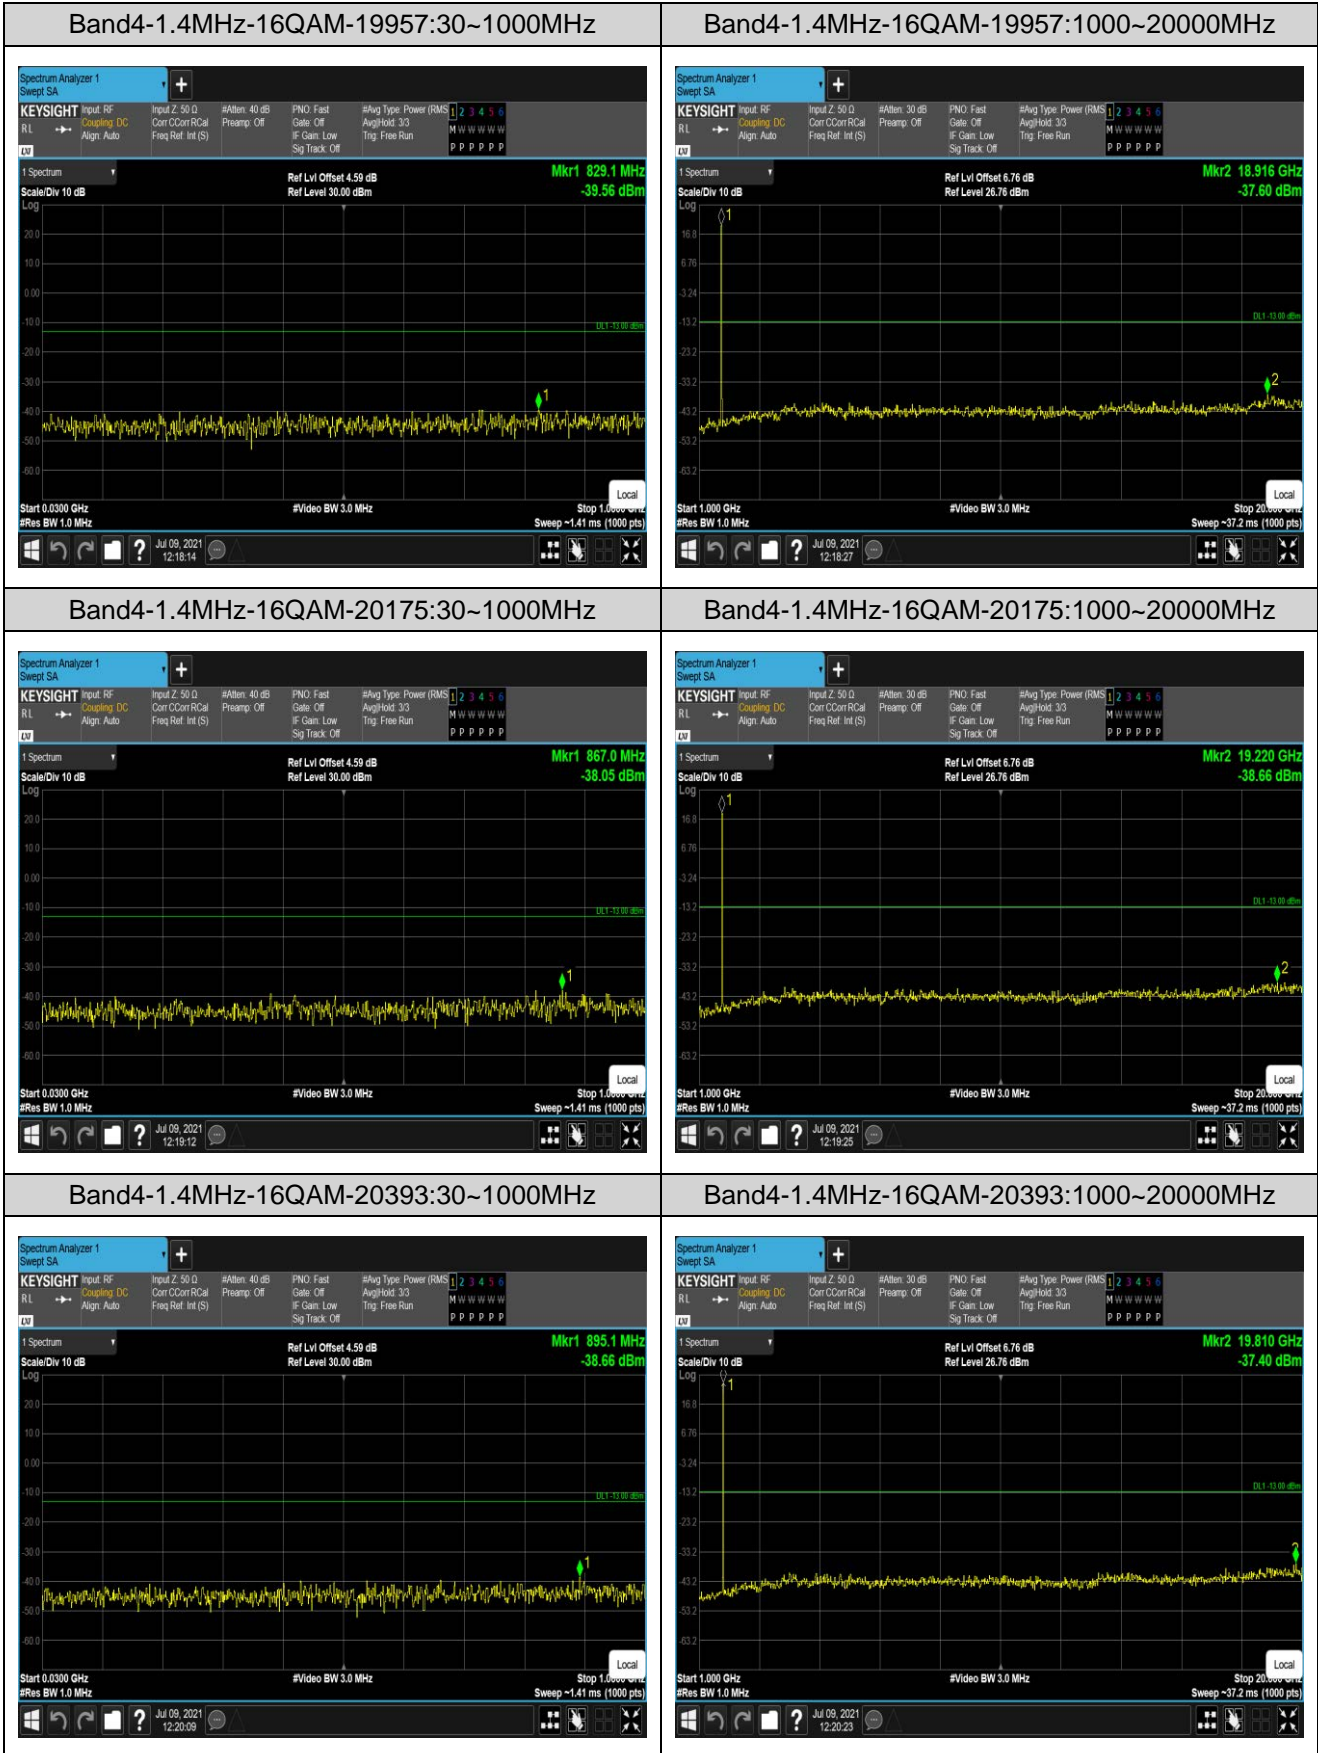

Remark: All bandwidth and all modulation had been tested, but only the worst case data displayed in this report.

Test Graphs

Band4-1.4MHz-QPSK-19957:30~1000MHz

Band4-1.4MHz-QPSK-19957:1000~20000MHz

Band4-1.4MHz-QPSK-20175:30~1000MHz

Band4-1.4MHz-QPSK-20175:1000~20000MHz

Band4-1.4MHz-QPSK-20393:30~1000MHz

Band4-1.4MHz-QPSK-20393:1000~20000MHz

Band4-20MHz-QPSK-20050:30~1000MHz

Band4-20MHz-QPSK-20050:1000~20000MHz

Band4-20MHz-QPSK-20175:30~1000MHz

Band4-20MHz-QPSK-20175:1000~20000MHz

Band4-20MHz-QPSK-20300:30~1000MHz

Band4-20MHz-QPSK-20300:1000~20000MHz

Band7-5MHz-16QAM-20775:30~1000MHz

Band7-5MHz-16QAM-20775:1000~27000MHz

Band7-5MHz-16QAM-21100:30~1000MHz