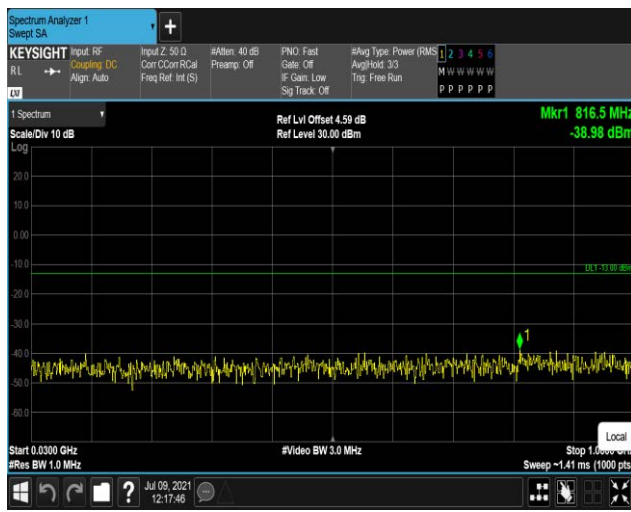

Remark: All bandwidth and all modulation had been tested, but only the worst case data displayed in this report.

Test Graphs

Band4-1.4MHz-QPSK-19957:30~1000MHz

Band4-1.4MHz-QPSK-19957:1000~20000MHz

Band4-1.4MHz-QPSK-20175:30~1000MHz