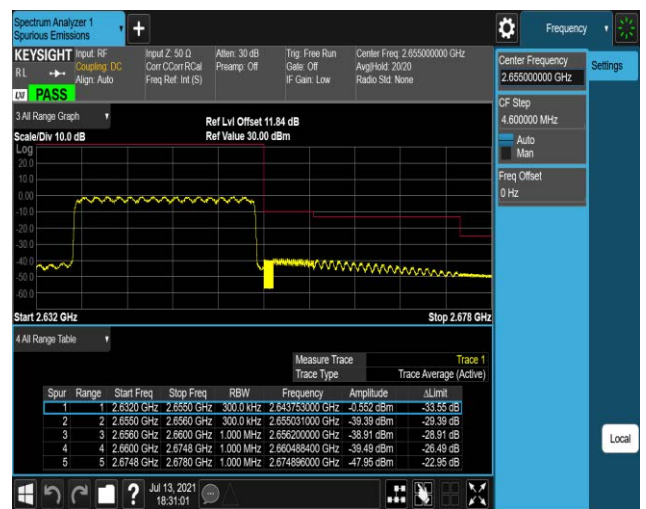

Band41-20MHz-16QAM-40640-1RB#99

Band41-20MHz-16QAM-40640-100RB#0

Band41-20MHz-16QAM-41140-1RB#0

Band41-20MHz-16QAM-41140-1RB#99

Band41-20MHz-16QAM-41140-100RB#0

Appendix E: Conducted Spurious Emission

Test Result (worst case)