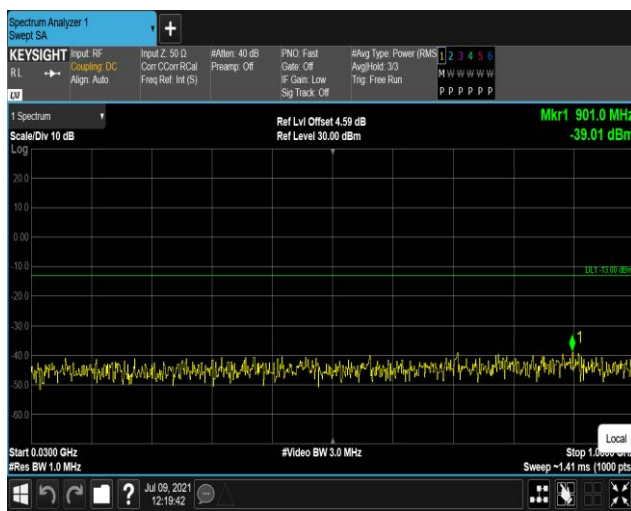

Band4-1.4MHz-QPSK-20393:30~1000MHz