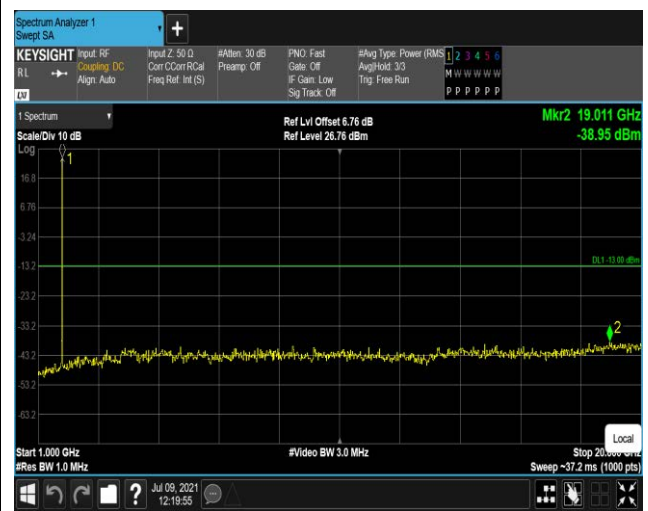

Band4-1.4MHz-QPSK-20393:1000~20000MHz