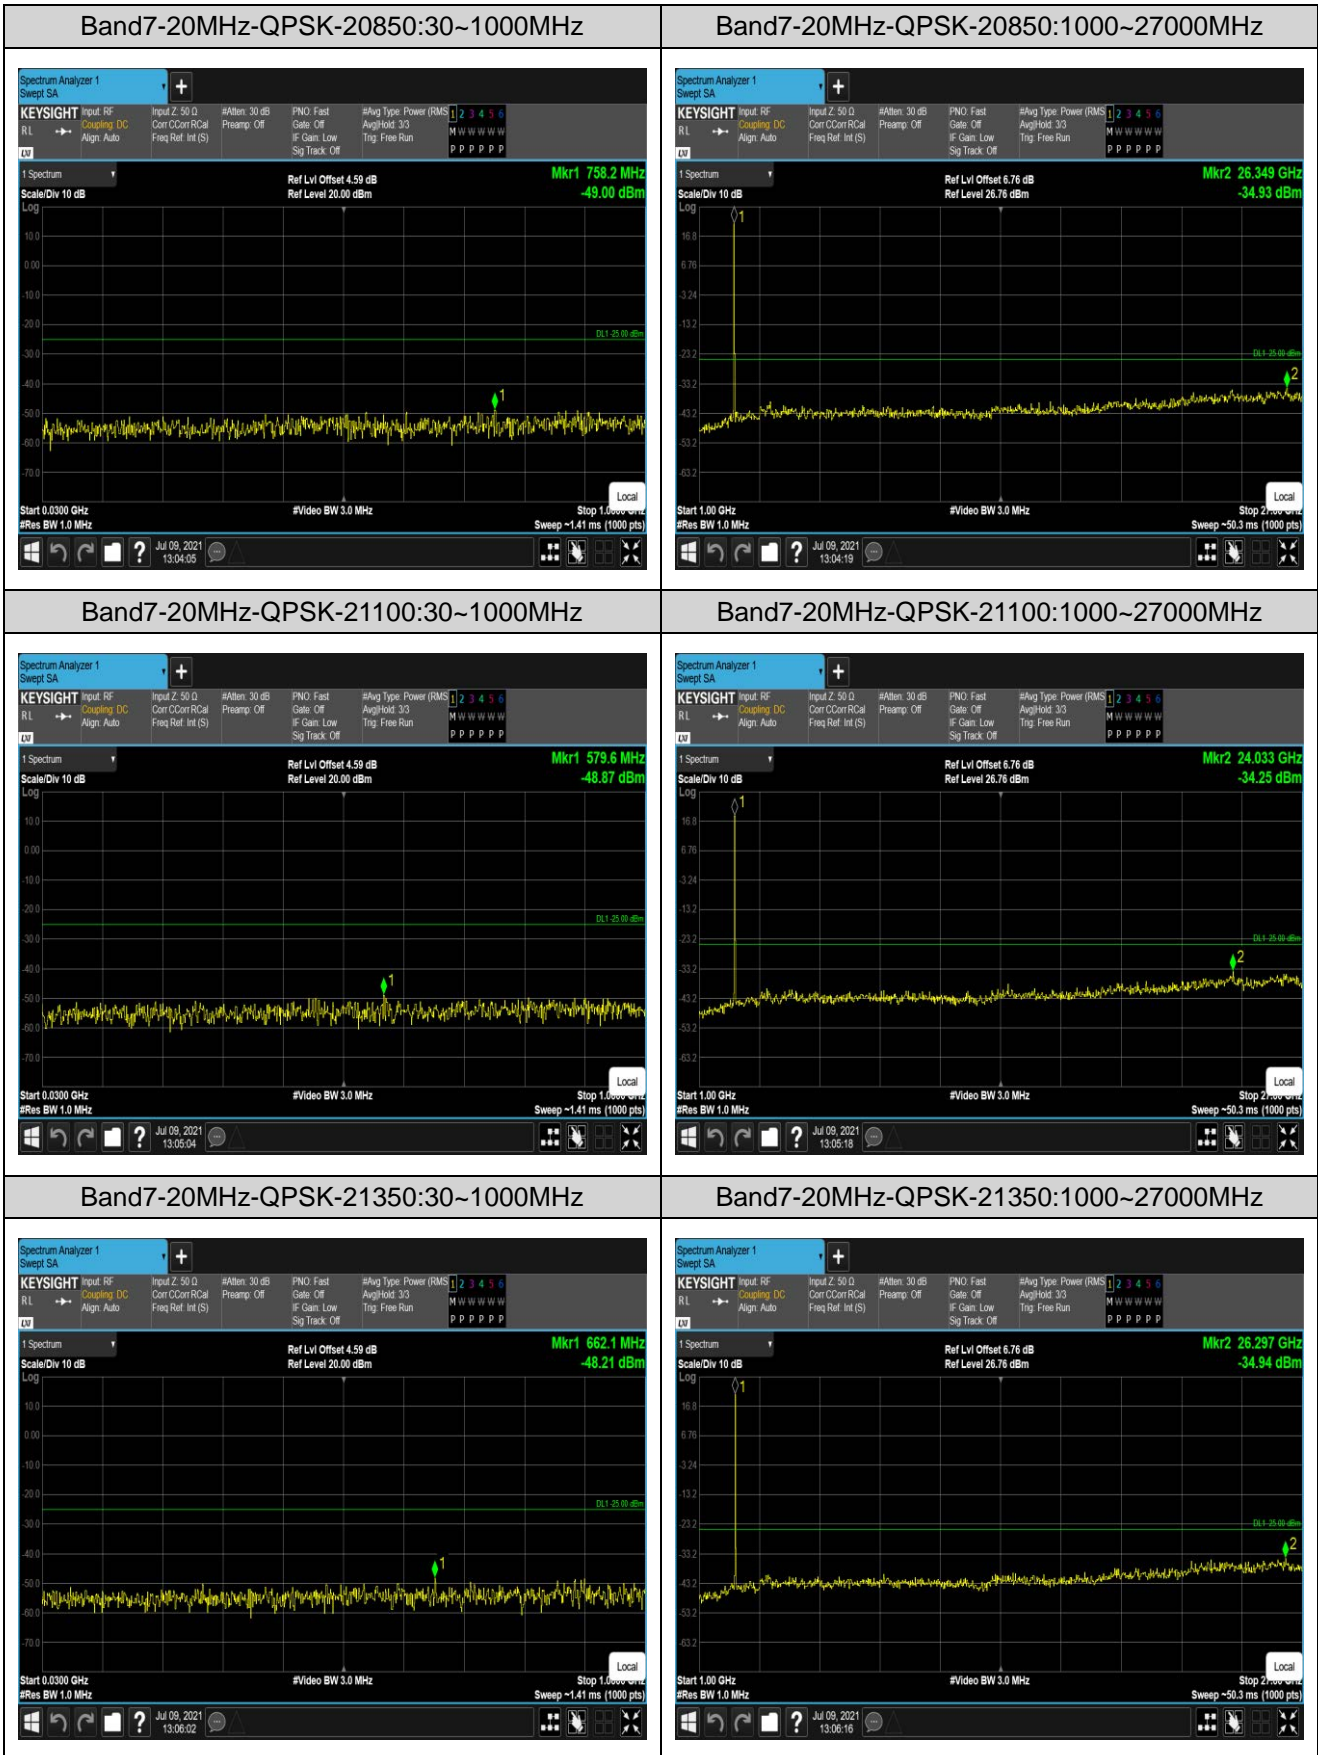

Band4-1.4MHz-QPSK-20175:1000~20000MHz

Band4-1.4MHz-QPSK-20393:30~1000MHz

Band4-1.4MHz-QPSK-20393:1000~20000MHz

Band4-20MHz-QPSK-20050:30~1000MHz

Band4-20MHz-QPSK-20050:1000~20000MHz

Band4-20MHz-QPSK-20175:30~1000MHz

Band4-20MHz-QPSK-20175:1000~20000MHz

Band4-20MHz-QPSK-20300:30~1000MHz

Band4-20MHz-QPSK-20300:1000~20000MHz

Band7-5MHz-16QAM-20775:30~1000MHz

Band7-5MHz-16QAM-20775:1000~27000MHz

Band7-5MHz-16QAM-21100:30~1000MHz

Band7-5MHz-16QAM-21100:1000~27000MHz

Band7-5MHz-16QAM-21425:30~1000MHz

Band7-5MHz-16QAM-21425:1000~27000MHz

Band38-5MHz-QPSK-37775:30~1000MHz

Band38-5MHz-QPSK-37775:1000~27000MHz

Band38-5MHz-QPSK-38000:30~1000MHz

Band38-5MHz-QPSK-38000:1000~27000MHz

Band38-5MHz-QPSK-38225:30~1000MHz

Band38-5MHz-QPSK-38225:1000~27000MHz