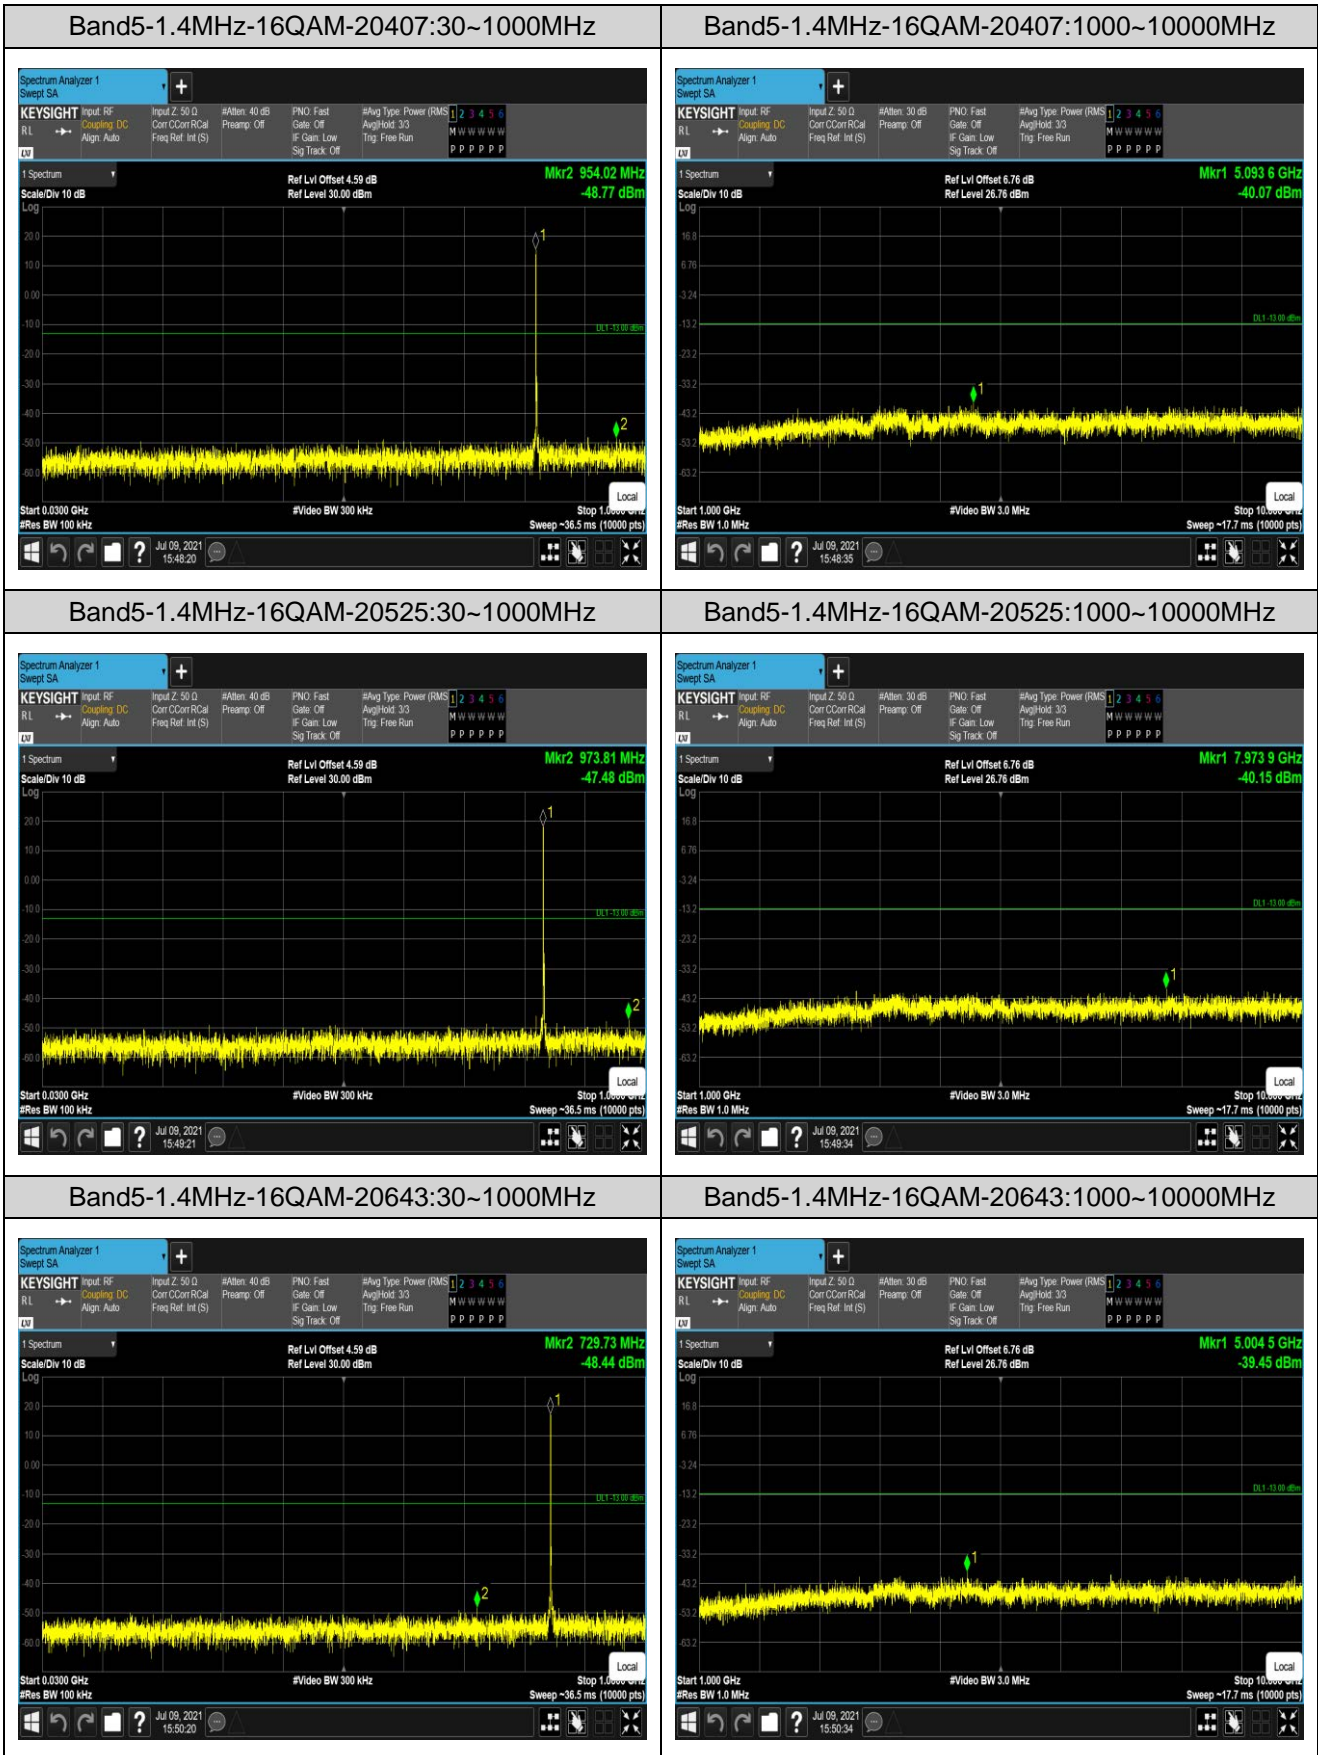

Band4-1.4MHz-QPSK-20175:1000~20000MHz

Band4-1.4MHz-QPSK-20393:30~1000MHz

Band4-1.4MHz-QPSK-20393:1000~20000MHz

Band4-20MHz-QPSK-20050:30~1000MHz

Band4-20MHz-QPSK-20050:1000~20000MHz

Band4-20MHz-QPSK-20175:30~1000MHz

Band4-20MHz-QPSK-20175:1000~20000MHz

Band4-20MHz-QPSK-20300:30~1000MHz

Band4-20MHz-QPSK-20300:1000~20000MHz

Band7-5MHz-16QAM-20775:30~1000MHz

Band7-5MHz-16QAM-20775:1000~27000MHz

Band7-5MHz-16QAM-21100:30~1000MHz

Band7-5MHz-16QAM-21100:1000~27000MHz

Band7-5MHz-16QAM-21425:30~1000MHz

Band7-5MHz-16QAM-21425:1000~27000MHz

Band38-5MHz-QPSK-37775:30~1000MHz

Band38-5MHz-QPSK-37775:1000~27000MHz

Band38-5MHz-QPSK-38000:30~1000MHz