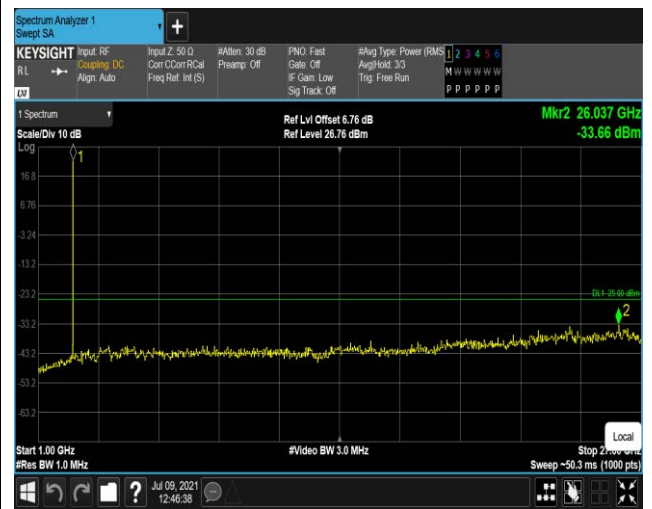

Band4-20MHz-QPSK-20175:1000~20000MHz

Band4-20MHz-QPSK-20300:30~1000MHz

Band4-20MHz-QPSK-20300:1000~20000MHz

Band7-5MHz-16QAM-20775:30~1000MHz

Band7-5MHz-16QAM-20775:1000~27000MHz

Band7-5MHz-16QAM-21100:30~1000MHz