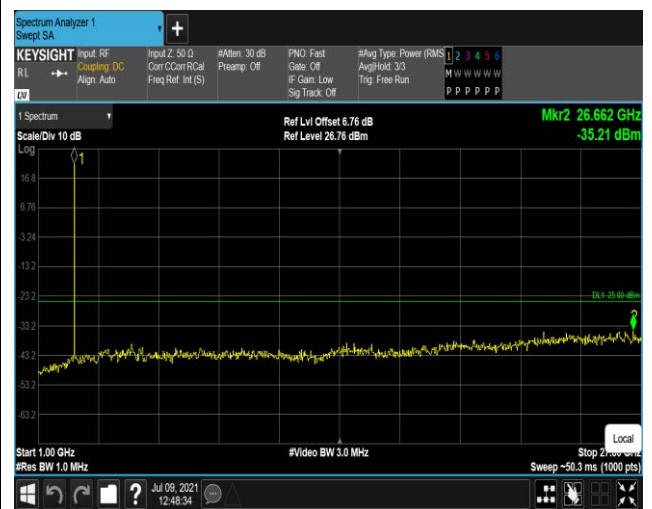

Band7-5MHz-16QAM-21425:1000~27000MHz