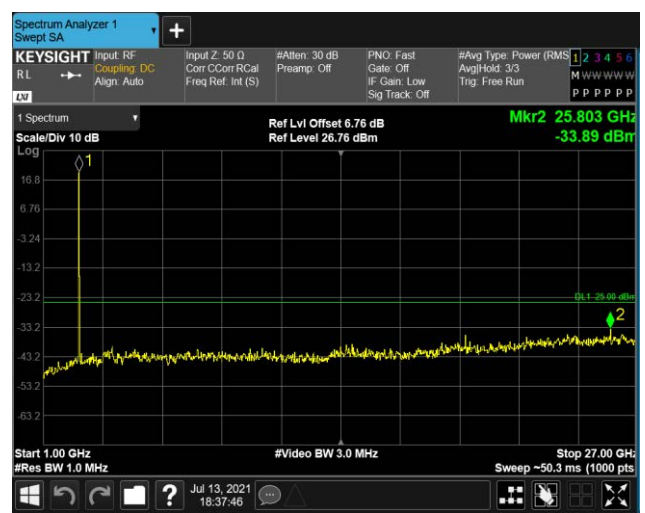

Band7-5MHz-16QAM-21100:1000~27000MHz

Band7-5MHz-16QAM-21425:30~1000MHz

Band7-5MHz-16QAM-21425:1000~27000MHz

Band38-5MHz-QPSK-37775:30~1000MHz

Band38-5MHz-QPSK-37775:1000~27000MHz

Band38-5MHz-QPSK-38000:30~1000MHz