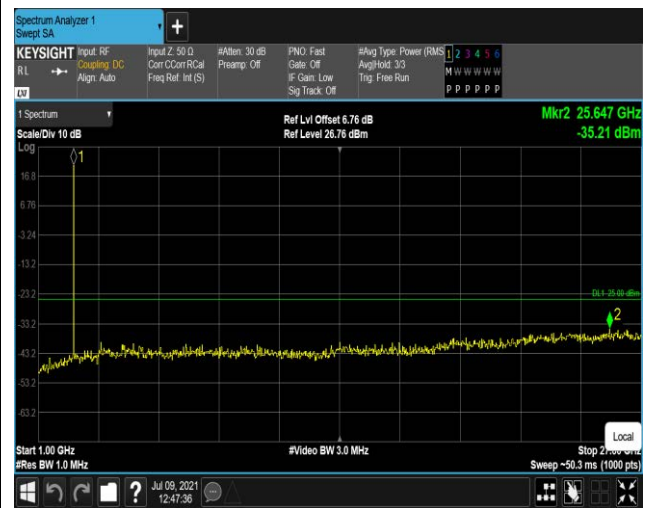

Band7-5MHz-16QAM-21100:1000~27000MHz