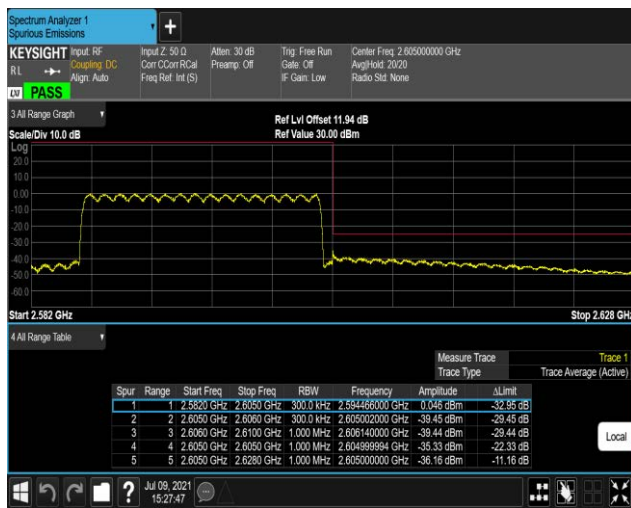

Band41-20MHz-16QAM-40640-1RB#99

Band41-20MHz-16QAM-40640-100RB#0

Band41-20MHz-16QAM-41140-1RB#0

Band41-20MHz-16QAM-41140-1RB#99

Band41-20MHz-16QAM-41140-100RB#0

Appendix E: Conducted Spurious Emission

Test Result (worst case)