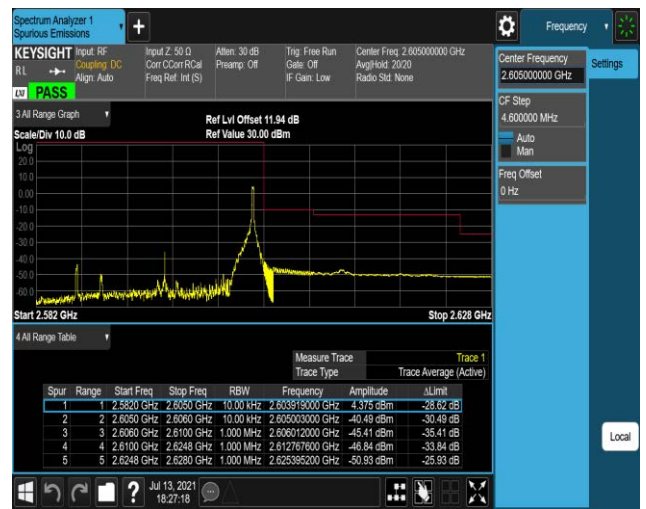

Band41-20MHz-QPSK-41140-1RB#0

Band41-20MHz-QPSK-41140-1RB#99

Band41-20MHz-QPSK-41140-100RB#0

Band41-20MHz-16QAM-40140-1RB#0

Band41-20MHz-16QAM-40140-1RB#99

Band41-20MHz-16QAM-40140-100RB#0

Band41-20MHz-16QAM-40640-1RB#0

Band41-20MHz-16QAM-40640-1RB#99

Band41-20MHz-16QAM-40640-100RB#0

Band41-20MHz-16QAM-41140-1RB#0

Band41-20MHz-16QAM-41140-1RB#99

Band41-20MHz-16QAM-41140-100RB#0

Appendix E: Conducted Spurious Emission

Test Result (worst case)