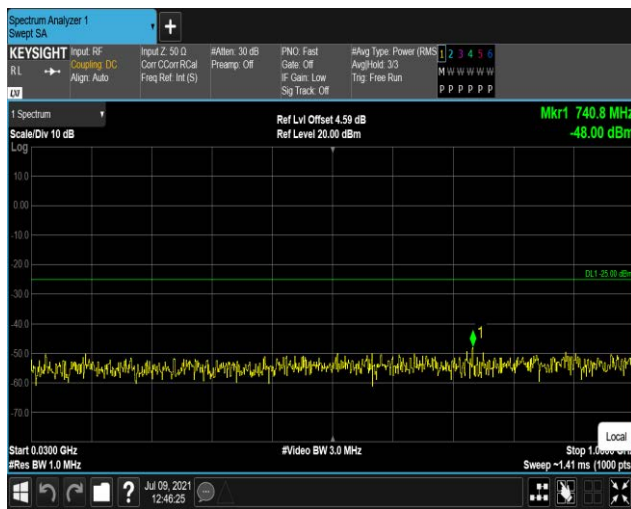

Band4-20MHz-QPSK-20175:1000~20000MHz

Band4-20MHz-QPSK-20300:30~1000MHz

Band4-20MHz-QPSK-20300:1000~20000MHz

Band7-5MHz-16QAM-20775:30~1000MHz

Band7-5MHz-16QAM-20775:1000~27000MHz

Band7-5MHz-16QAM-21100:30~1000MHz