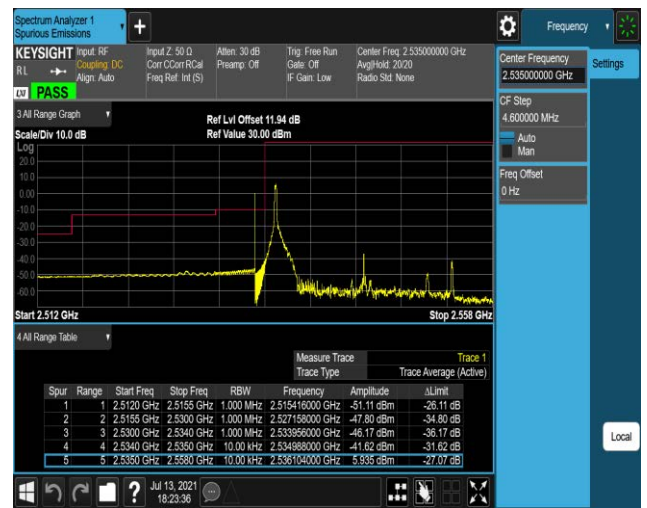

Band41-20MHz-QPSK-41140-1RB#0

Band41-20MHz-QPSK-41140-1RB#99

Band41-20MHz-QPSK-41140-100RB#0

Band41-20MHz-16QAM-40140-1RB#0

Band41-20MHz-16QAM-40140-1RB#99

Band41-20MHz-16QAM-40140-100RB#0

Band41-20MHz-16QAM-40640-1RB#0

Band41-20MHz-16QAM-40640-1RB#99

Band41-20MHz-16QAM-40640-100RB#0

Band41-20MHz-16QAM-41140-1RB#0

Band41-20MHz-16QAM-41140-1RB#99

Band41-20MHz-16QAM-41140-100RB#0

Appendix E: Conducted Spurious Emission

Test Result (worst case)