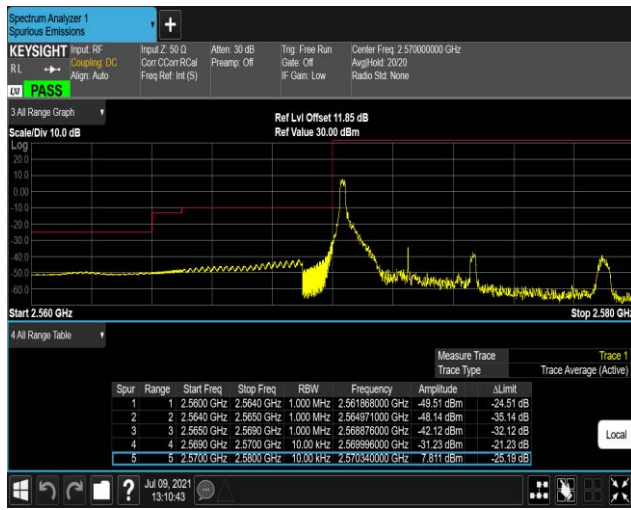

Band38-5MHz-16QAM-37775-25RB#0

Band38-5MHz-16QAM-37775-1RB#0