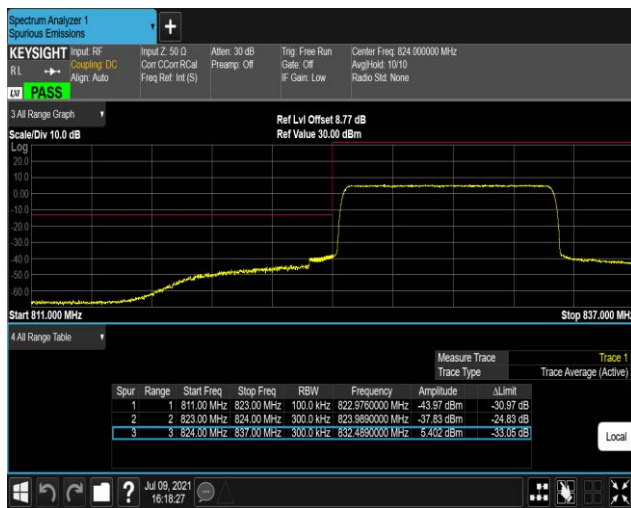

Band5-10MHz-QPSK-20600-1RB#0

Band5-10MHz-QPSK-20600-1RB#49

Band5-10MHz-QPSK-20600-50RB#0

Band5-10MHz-16QAM-20450-1RB#0

Band5-10MHz-16QAM-20450-1RB#49

Band5-10MHz-16QAM-20450-50RB#0

Band5-10MHz-16QAM-20600-1RB#0