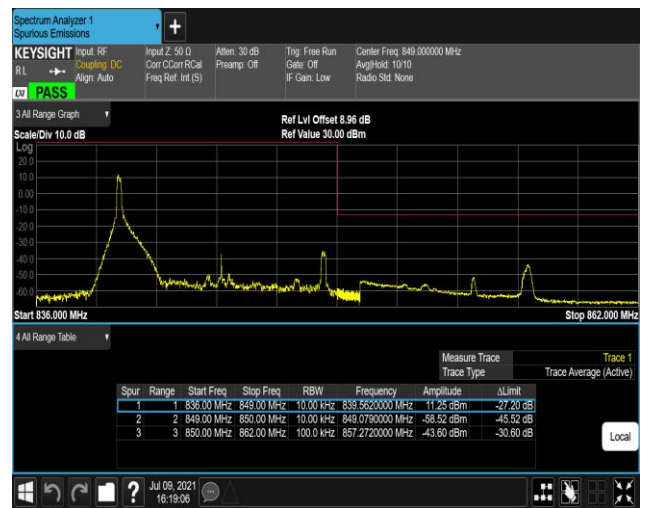

Band5-10MHz-QPSK-20600-1RB#0

Band5-10MHz-QPSK-20600-1RB#49

Band5-10MHz-QPSK-20600-50RB#0

Band5-10MHz-16QAM-20450-1RB#0

Band5-10MHz-16QAM-20450-1RB#49

Band5-10MHz-16QAM-20450-50RB#0

Band5-10MHz-16QAM-20600-1RB#0