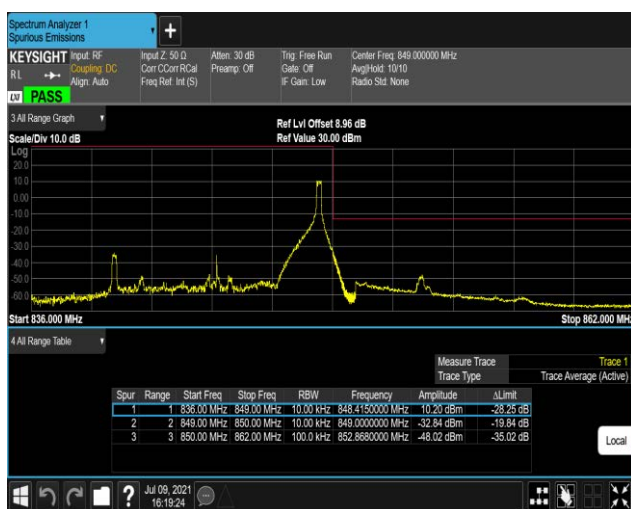

Band5-10MHz-16QAM-20450-1RB#0

Band5-10MHz-QPSK-20600-1RB#49