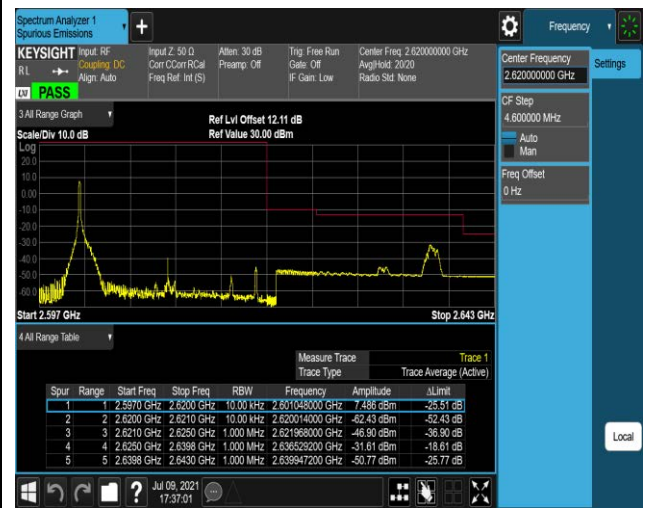

Band38-20MHz-QPSK-38150-100RB#0

Band38-20MHz-QPSK-38150-1RB#0