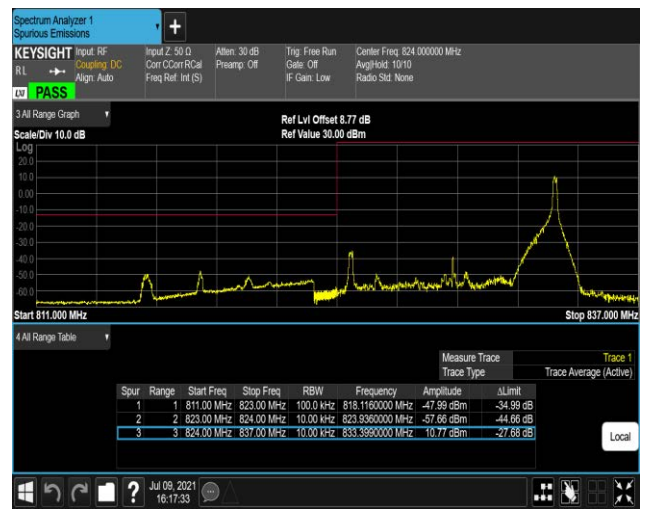

Band5-1.4MHz-16QAM-20407-6RB#0

Band5-1.4MHz-16QAM-20643-1RB#0

Band5-1.4MHz-16QAM-20643-1RB#5

Band5-1.4MHz-16QAM-20643-6RB#0

Band5-10MHz-QPSK-20450-1RB#0

Band5-10MHz-QPSK-20450-1RB#49

Band5-10MHz-QPSK-20450-50RB#0