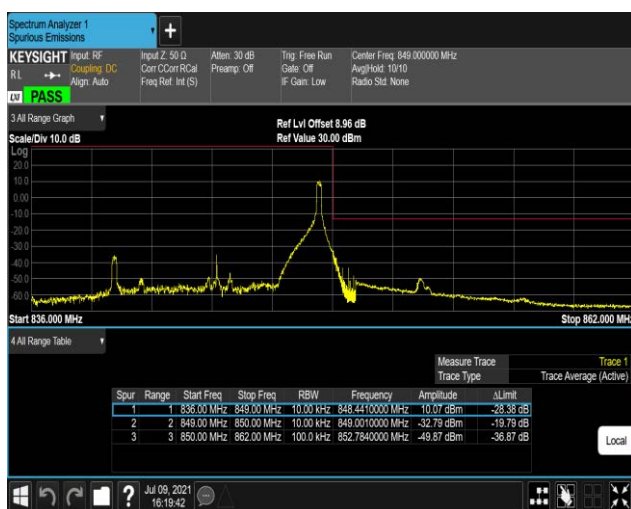

Band5-10MHz-16QAM-20600-1RB#49