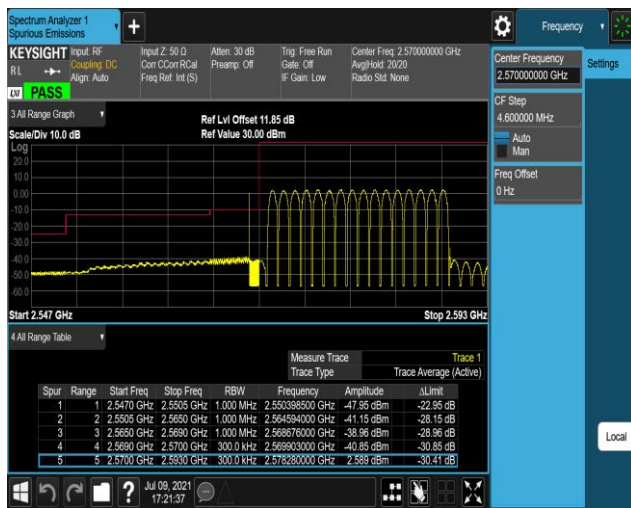

Band38-20MHz-QPSK-38150-1RB#99

Band38-20MHz-QPSK-37850-100RB#0