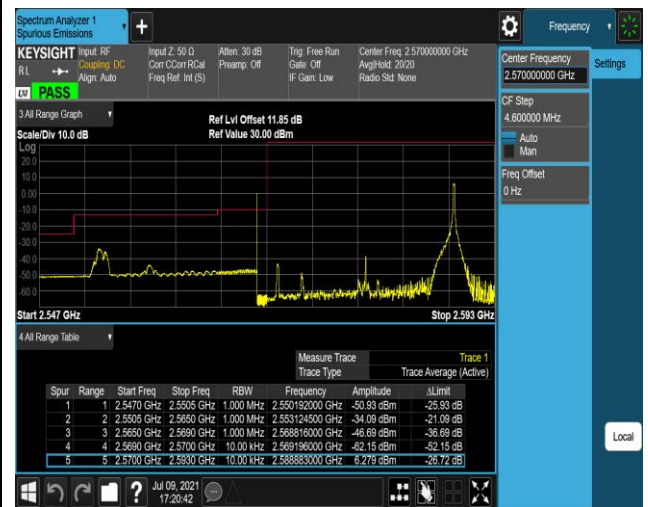

Band38-20MHz-QPSK-38150-1RB#0

Band38-20MHz-QPSK-37850-1RB#99