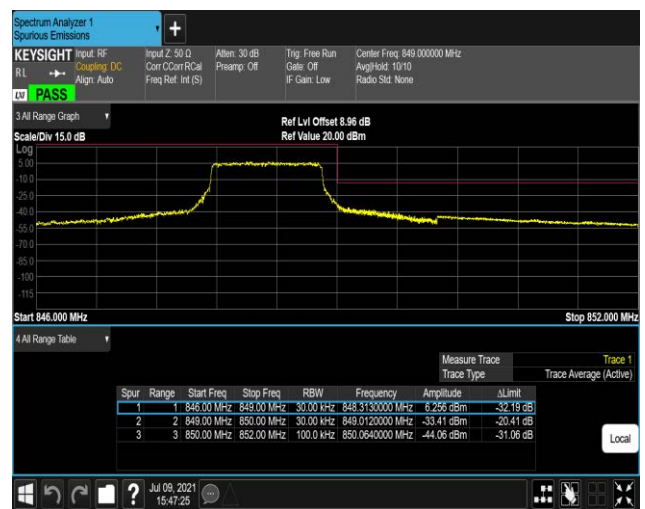

Band5-1.4MHz-16QAM-20407-6RB#0

Band5-1.4MHz-16QAM-20643-1RB#0

Band5-1.4MHz-16QAM-20643-1RB#5

Band5-1.4MHz-16QAM-20643-6RB#0

Band5-10MHz-QPSK-20450-1RB#0

Band5-10MHz-QPSK-20450-1RB#49

Band5-10MHz-QPSK-20450-50RB#0