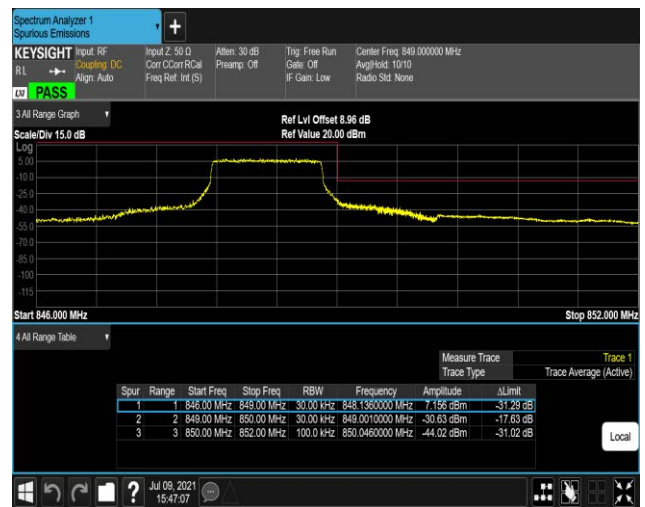

Band5-1.4MHz-QPSK-20407-1RB#5

Band5-1.4MHz-QPSK-20407-6RB#0

Band5-1.4MHz-QPSK-20643-1RB#0

Band5-1.4MHz-QPSK-20643-1RB#5

Band5-1.4MHz-QPSK-20643-6RB#0

Band5-1.4MHz-16QAM-20407-1RB#0

Band5-1.4MHz-16QAM-20407-1RB#5