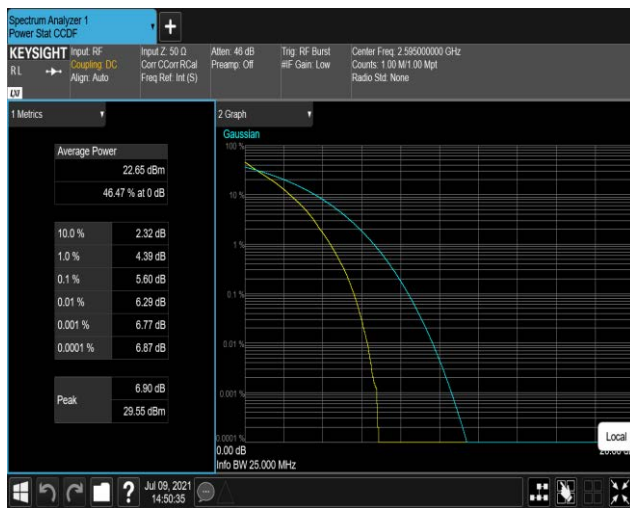

Remark: All bandwidth and all modulation had been tested, but only the worst case data displayed in this report.

Test Graphs

Band7-20MHz-QPSK-21100-100RB#0

Band7-20MHz-16QAM-21100-100RB#0

Band38-20MHz-QPSK-38000-100RB#0