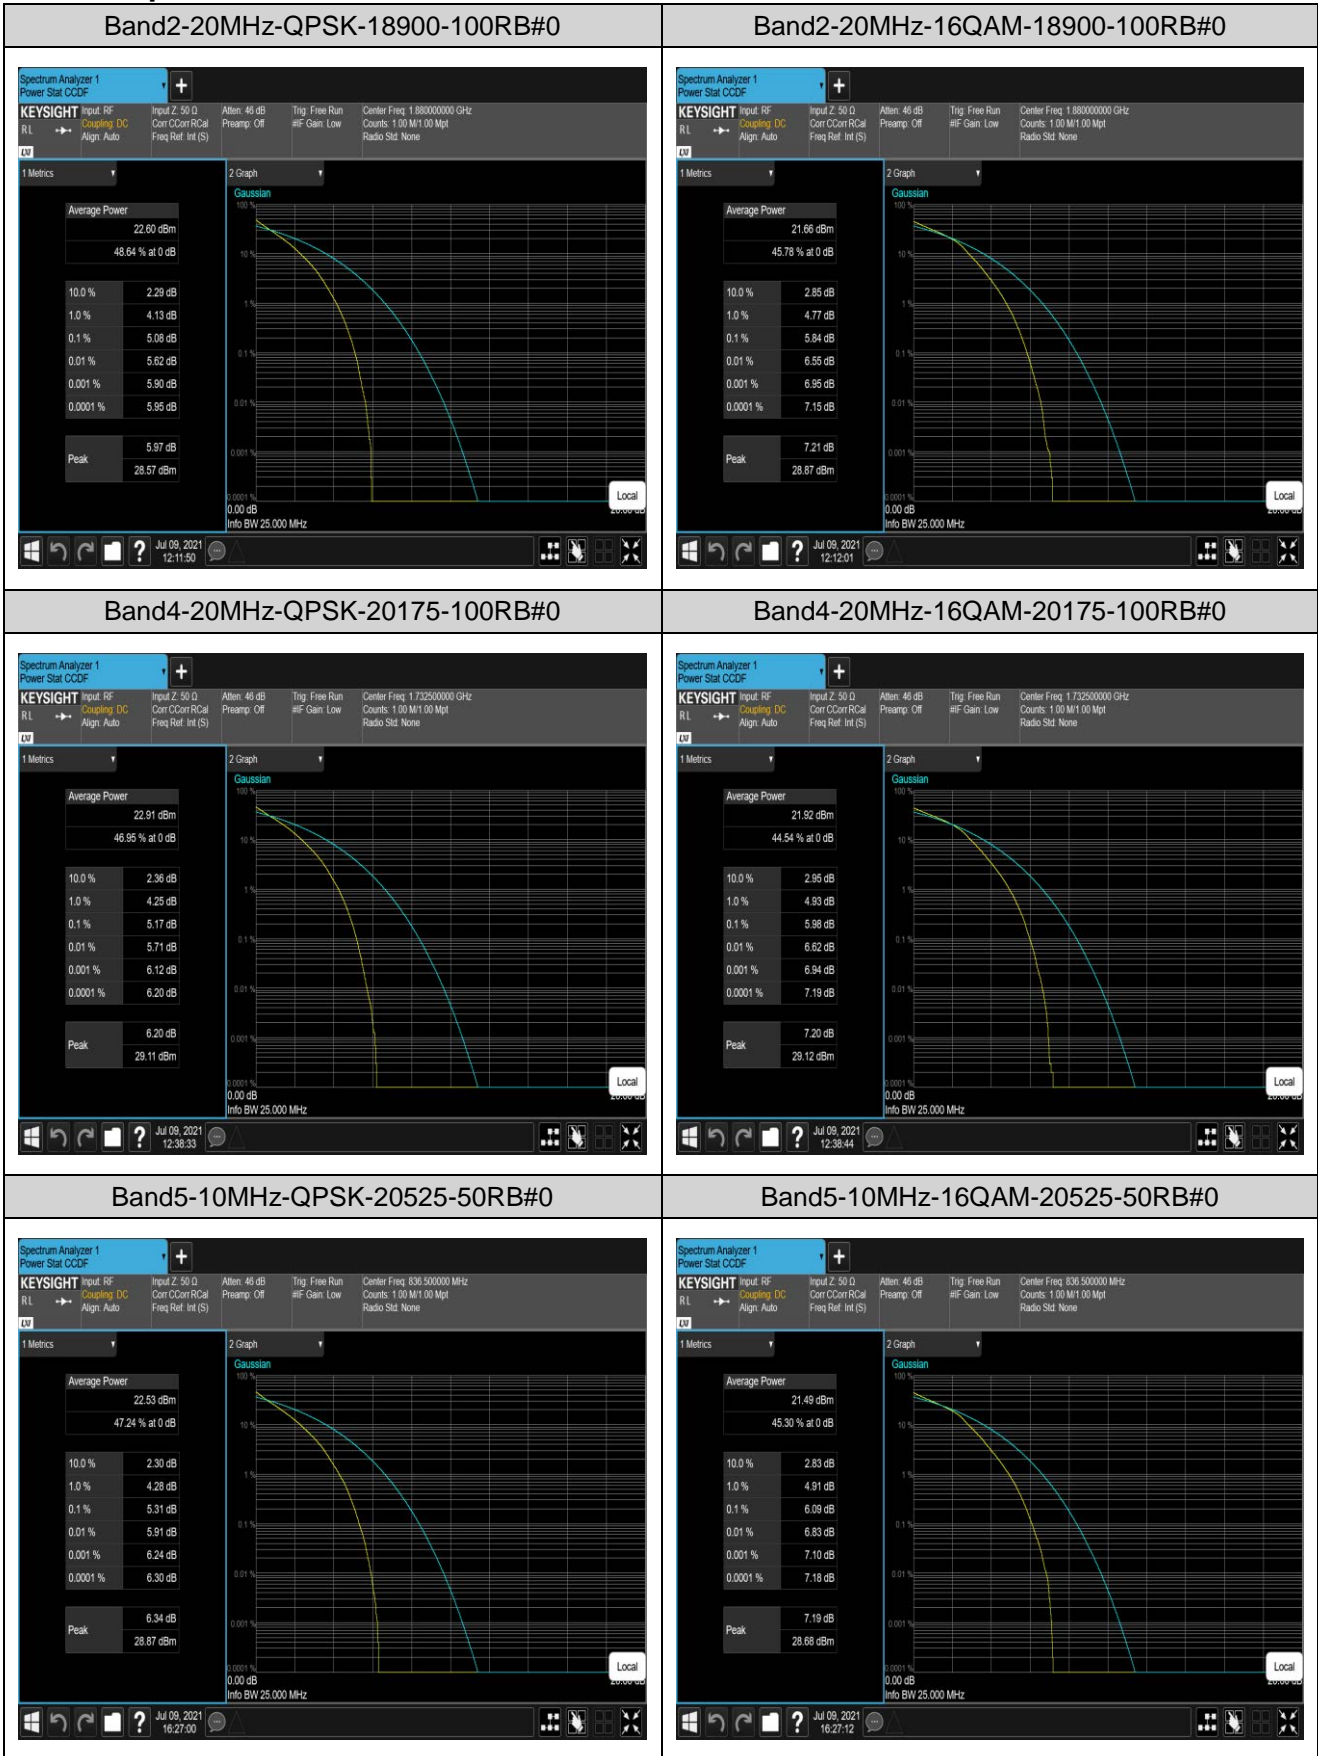

Band7-20MHz-QPSK-21100-100RB#0

Band7-20MHz-16QAM-21100-100RB#0

Test Graphs