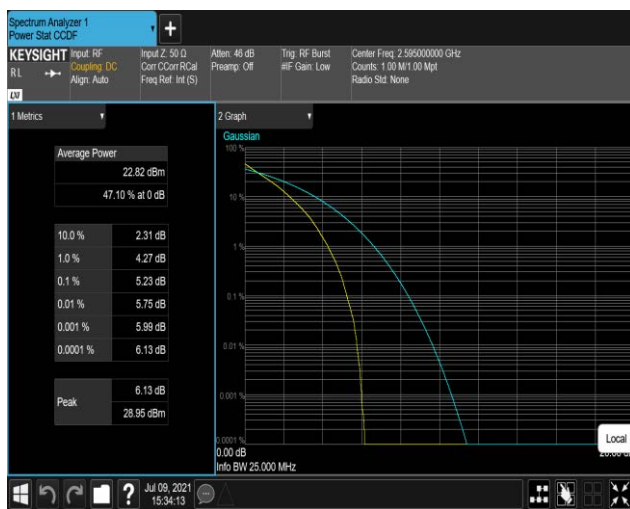

Band41-20MHz-QPSK-40640-100RB#0