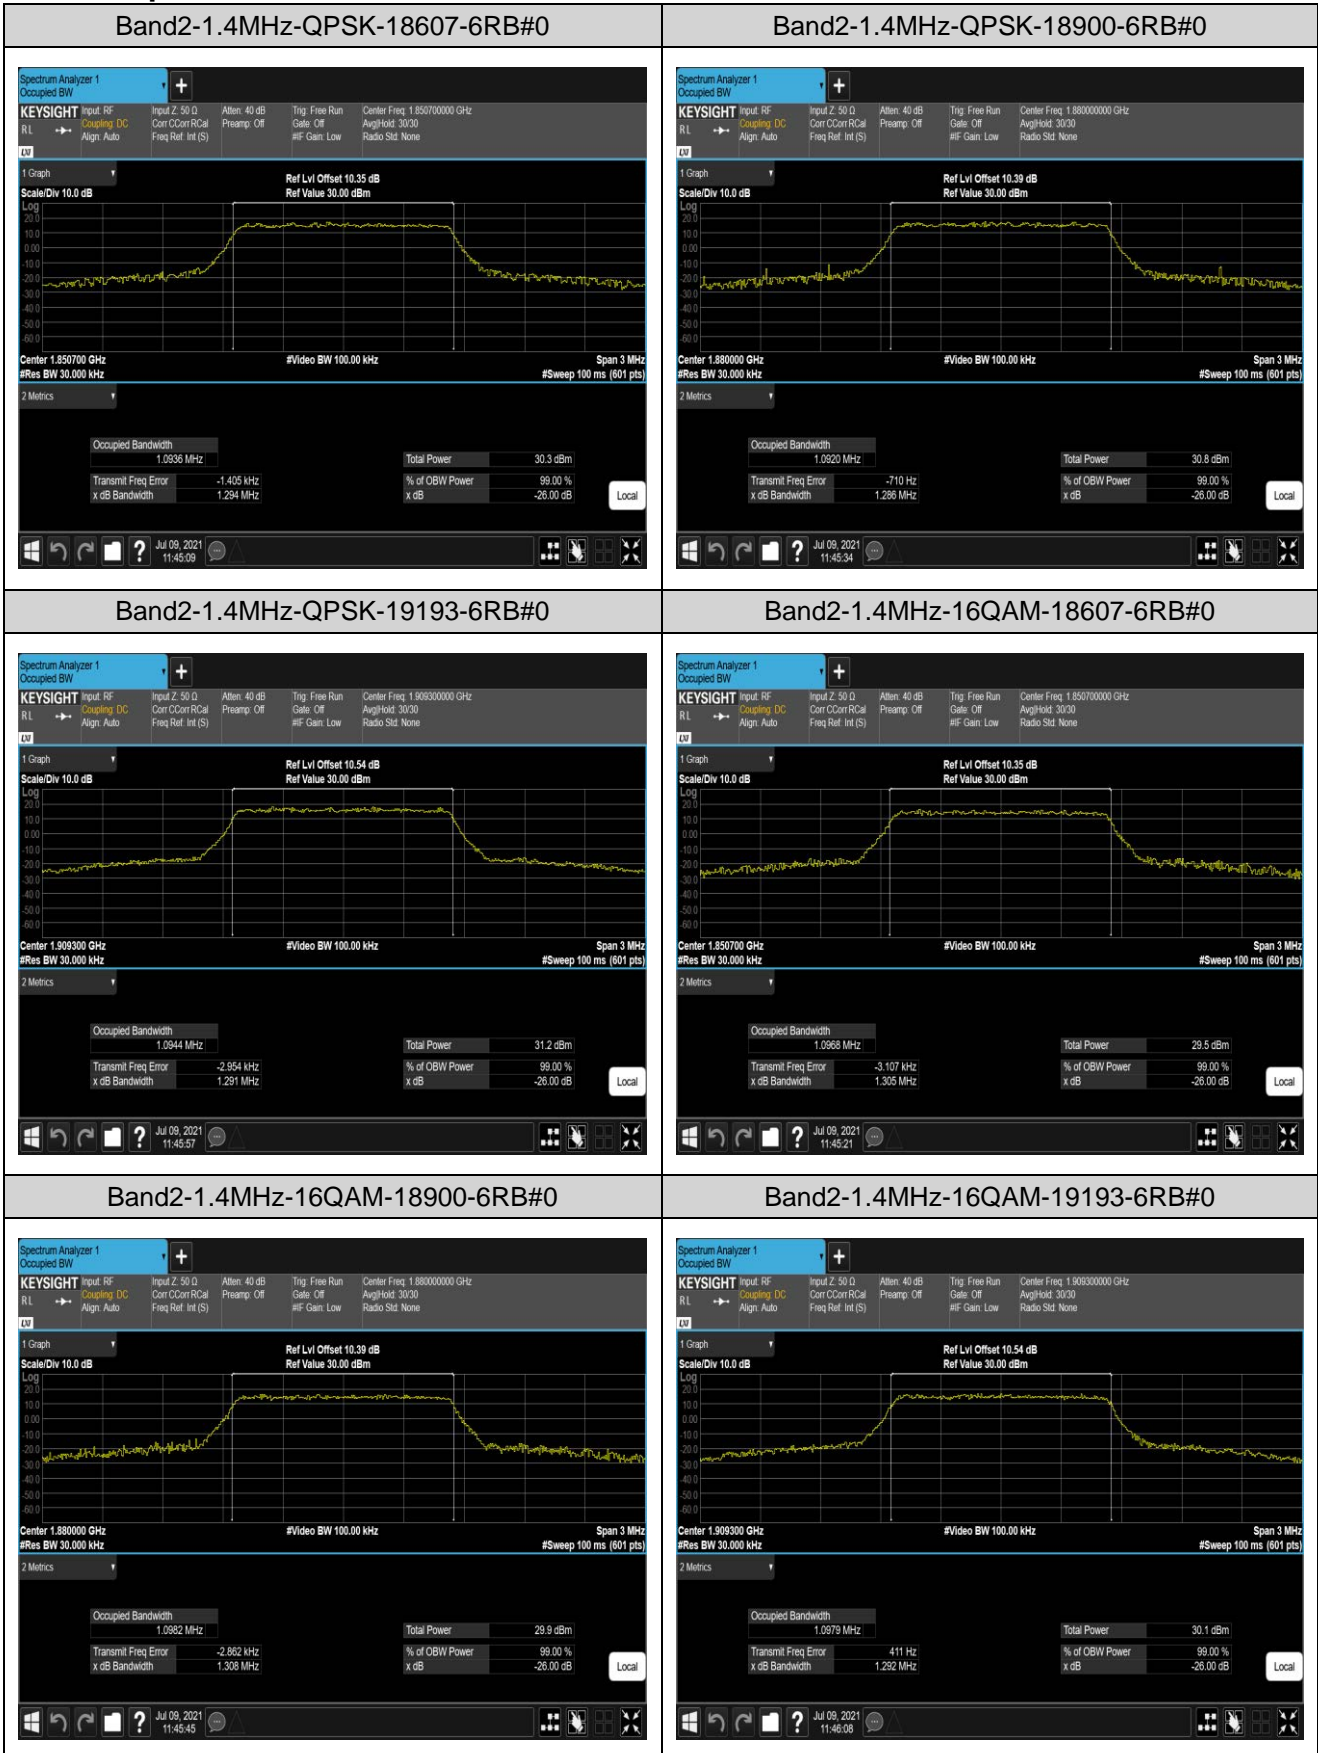

Test Graphs