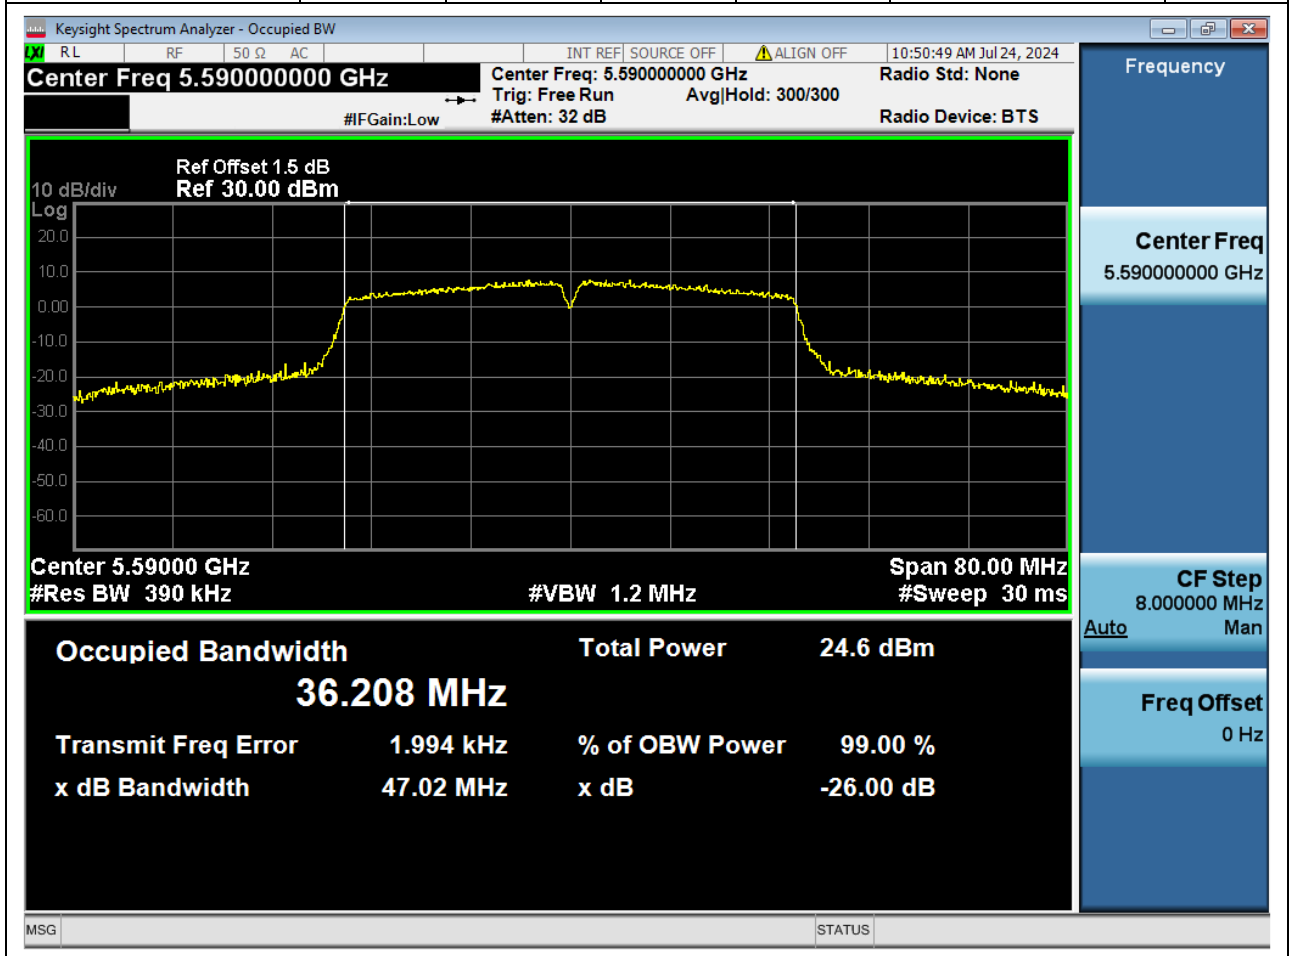

40. 802.11ac_40M_U-NII-2C_M

40.1. A.2-26dB Bandwidth(NTNV)

Center Frequency (MHz)	XdB Down	RBW (MHz)	Detector	Limit (MHz)	XdB BandWidth (MHz)	Verdict
5590	26	0.39	Peak	0	47.01788	Unknow