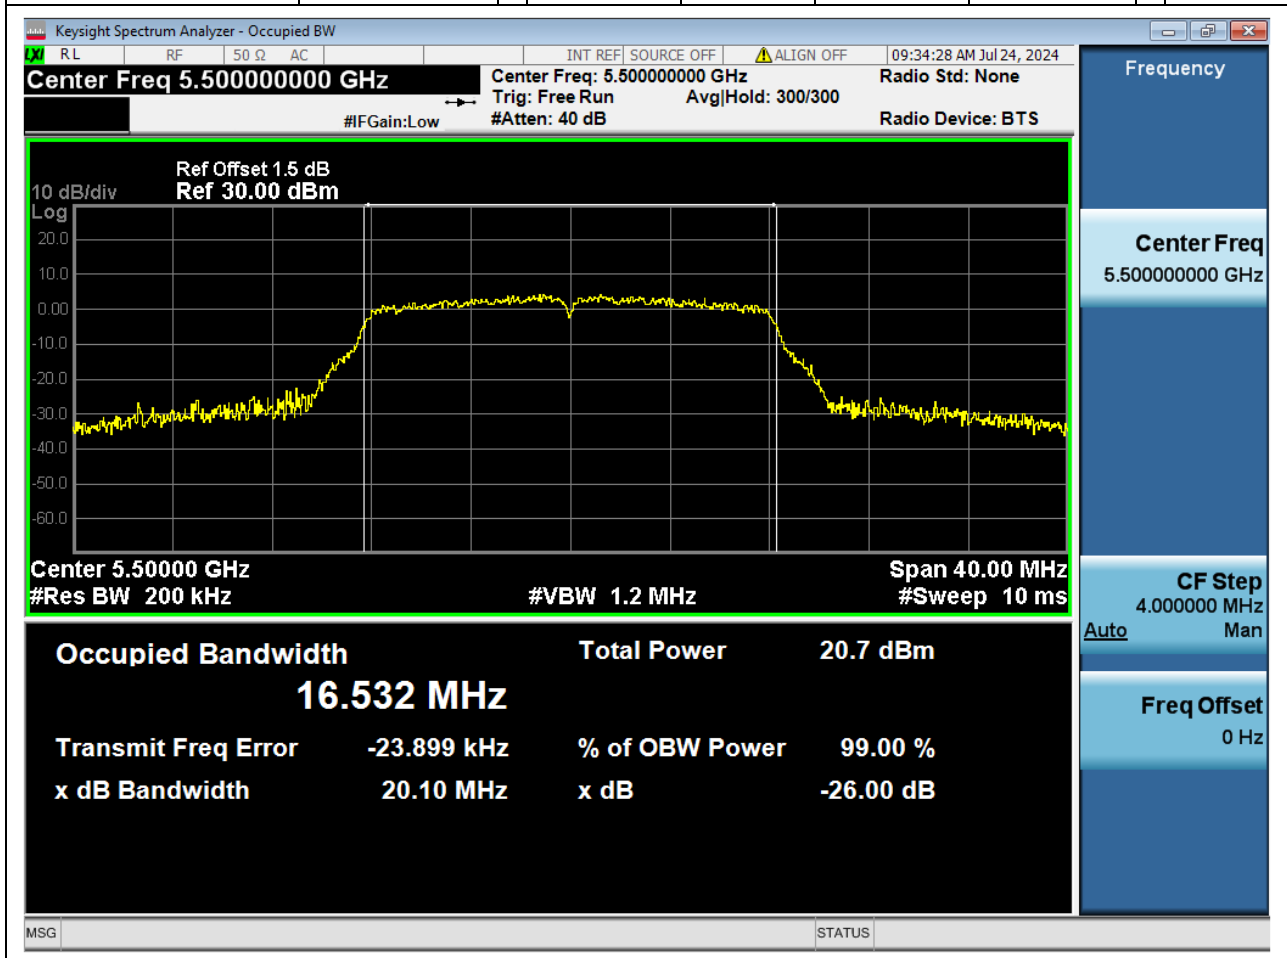

7. 802.11a_20M_U-NII-2C_L

7.1. A.2.2-99% Bandwidth(NTNV)

Center Frequency (MHz)	OBW Power (%)	RBW (MHz)	Detector	Limit (MHz)	OBW (MHz)	Verdict
5500	99	0.2	Peak	0	16.531831	Unknown