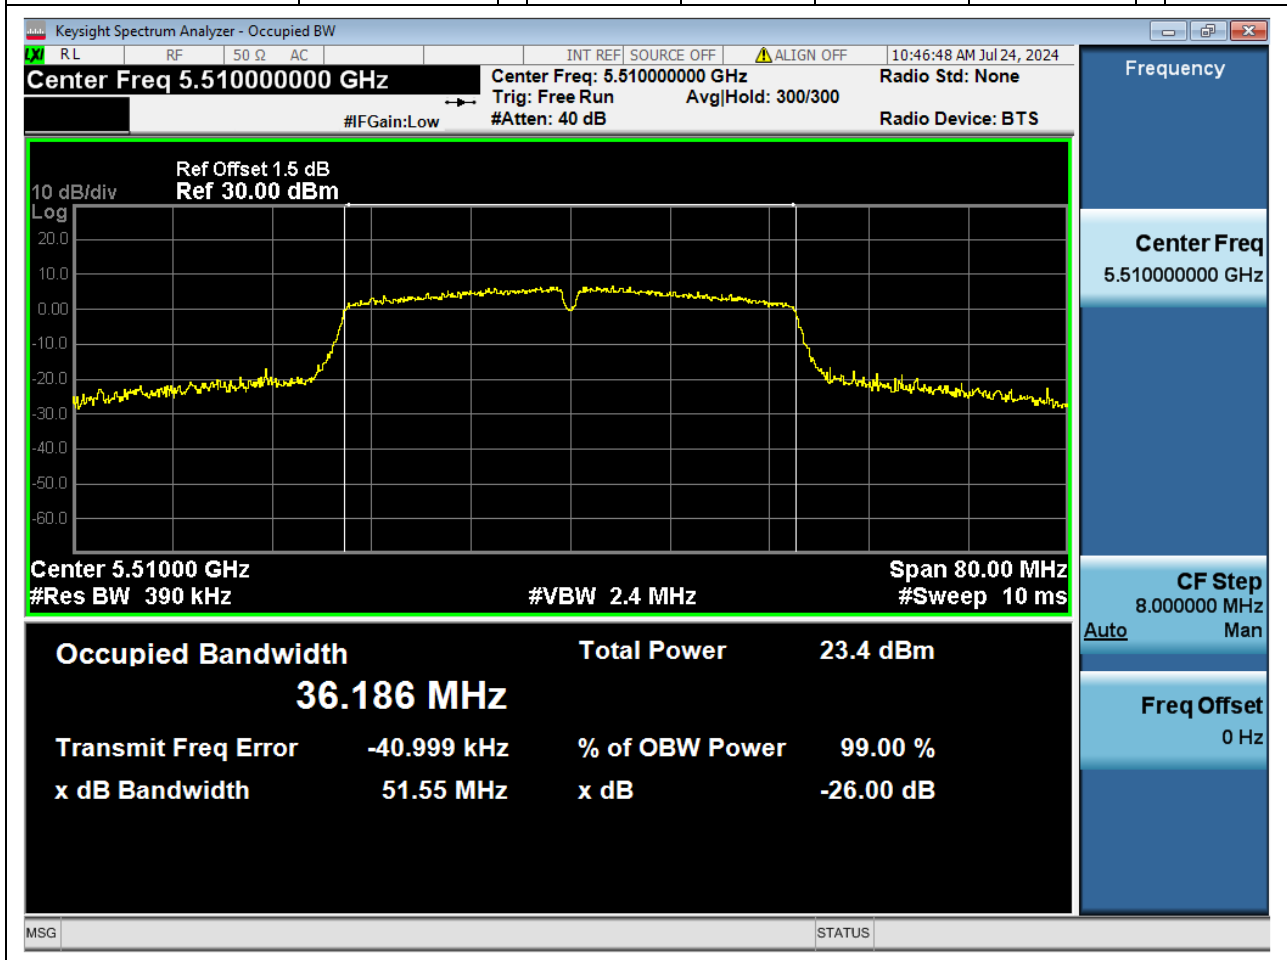

39. 802.11ac_40M_U-NII-2C_L

39.1. A.2.2-99% Bandwidth(NTNV)

Center Frequency (MHz)	OBW Power (%)	RBW (MHz)	Detector	Limit (MHz)	OBW (MHz)	Verdict
5510	99	0.39	Peak	0	36.186215	Unknown