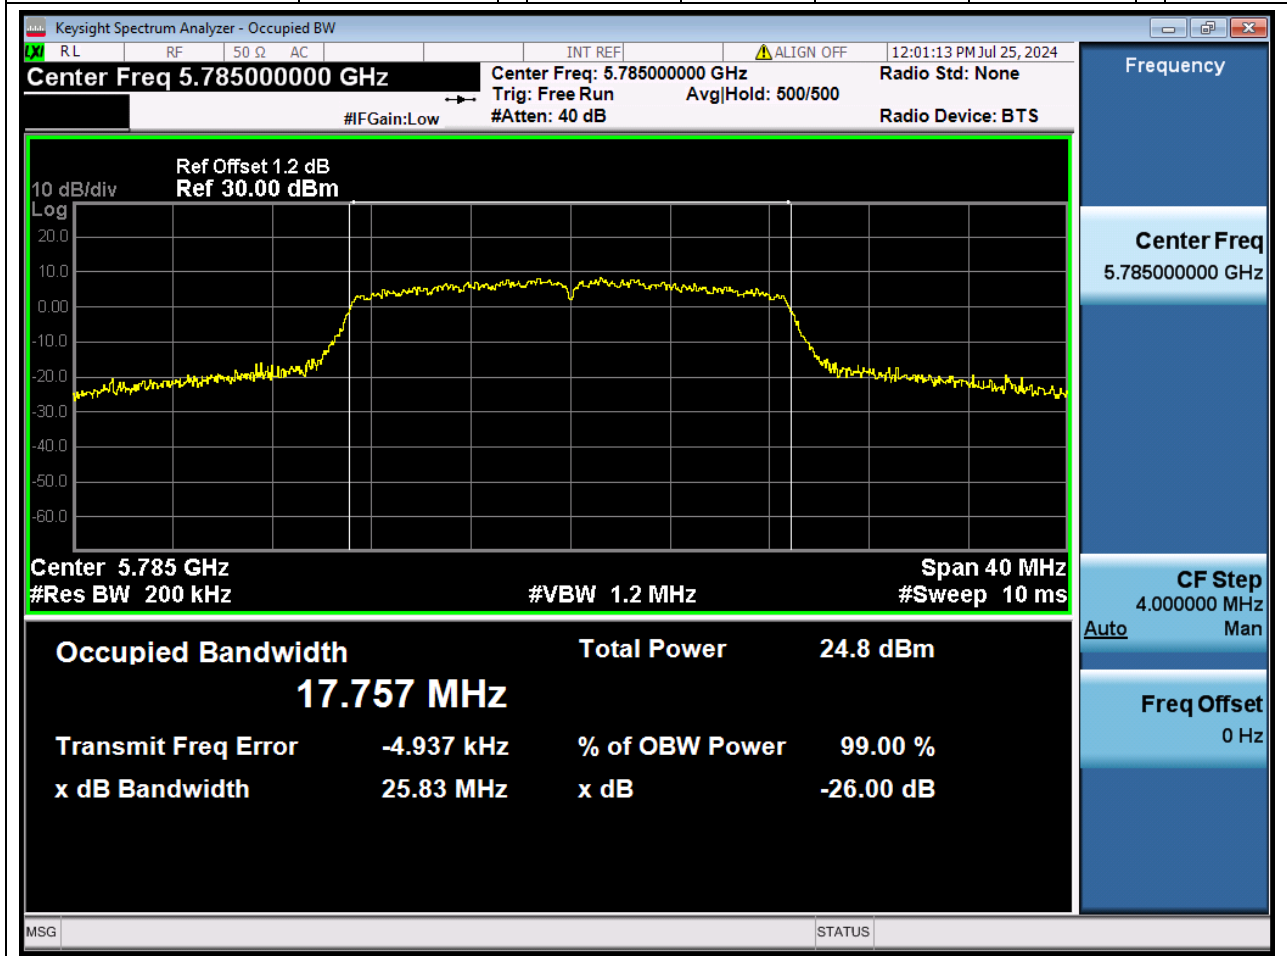

10. 802.11ac_20M_U-NII-3_M

10.1. A.2.2-99% Bandwidth(NTNV)

Center Frequency (MHz)	OBW Power (%)	RBW (MHz)	Detector	Limit (MHz)	OBW (MHz)	Verdict
5785	99	0.2	Peak	0	17.756586	Unknown