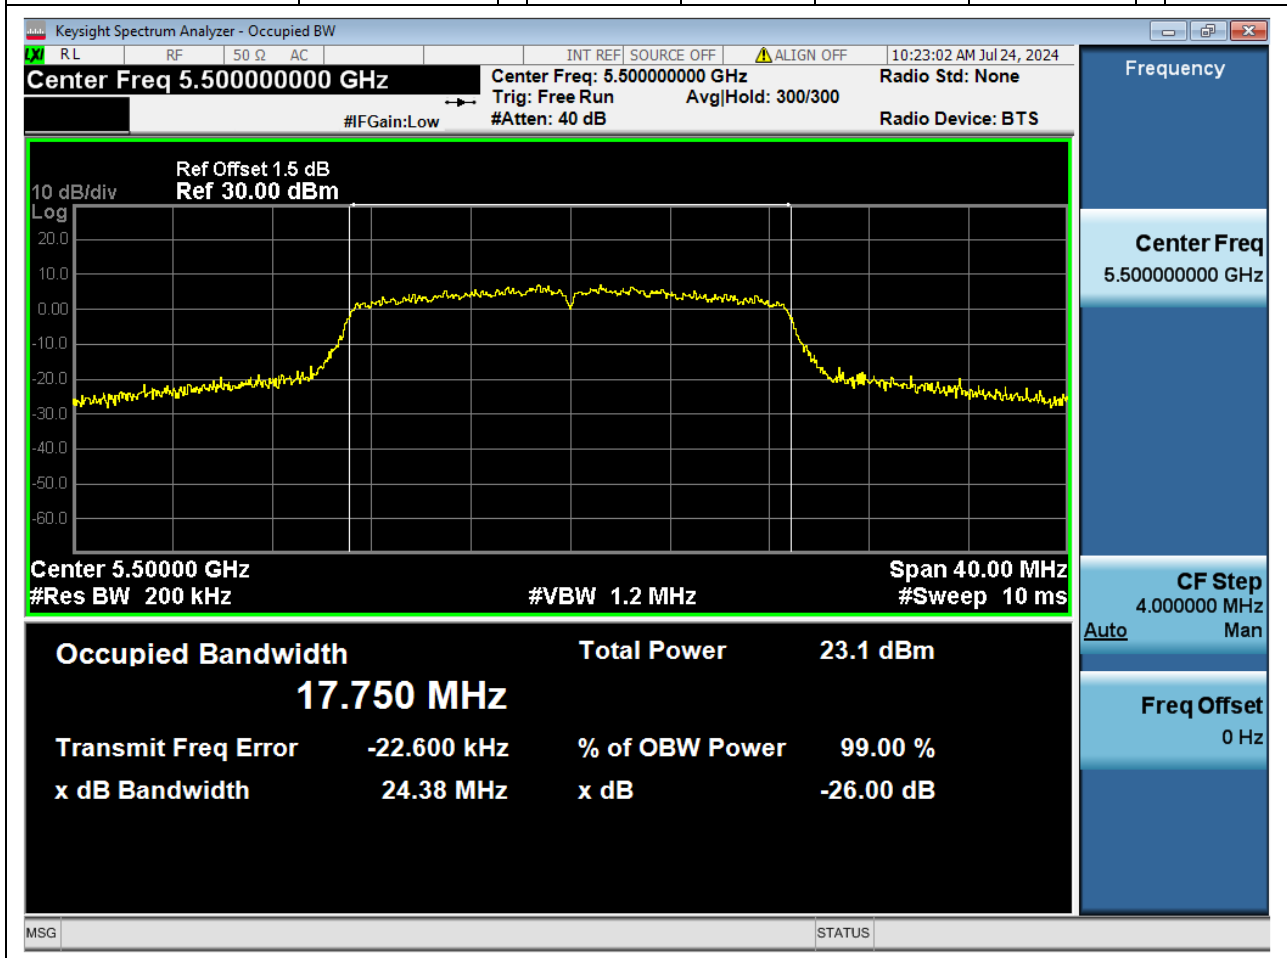

32. 802.11ac_20M_U-NII-2C_L

32.1. A.2.2-99% Bandwidth(NTNV)

Center Frequency (MHz)	OBW Power (%)	RBW (MHz)	Detector	Limit (MHz)	OBW (MHz)	Verdict
5500	99	0.2	Peak	0	17.749746	Unknown