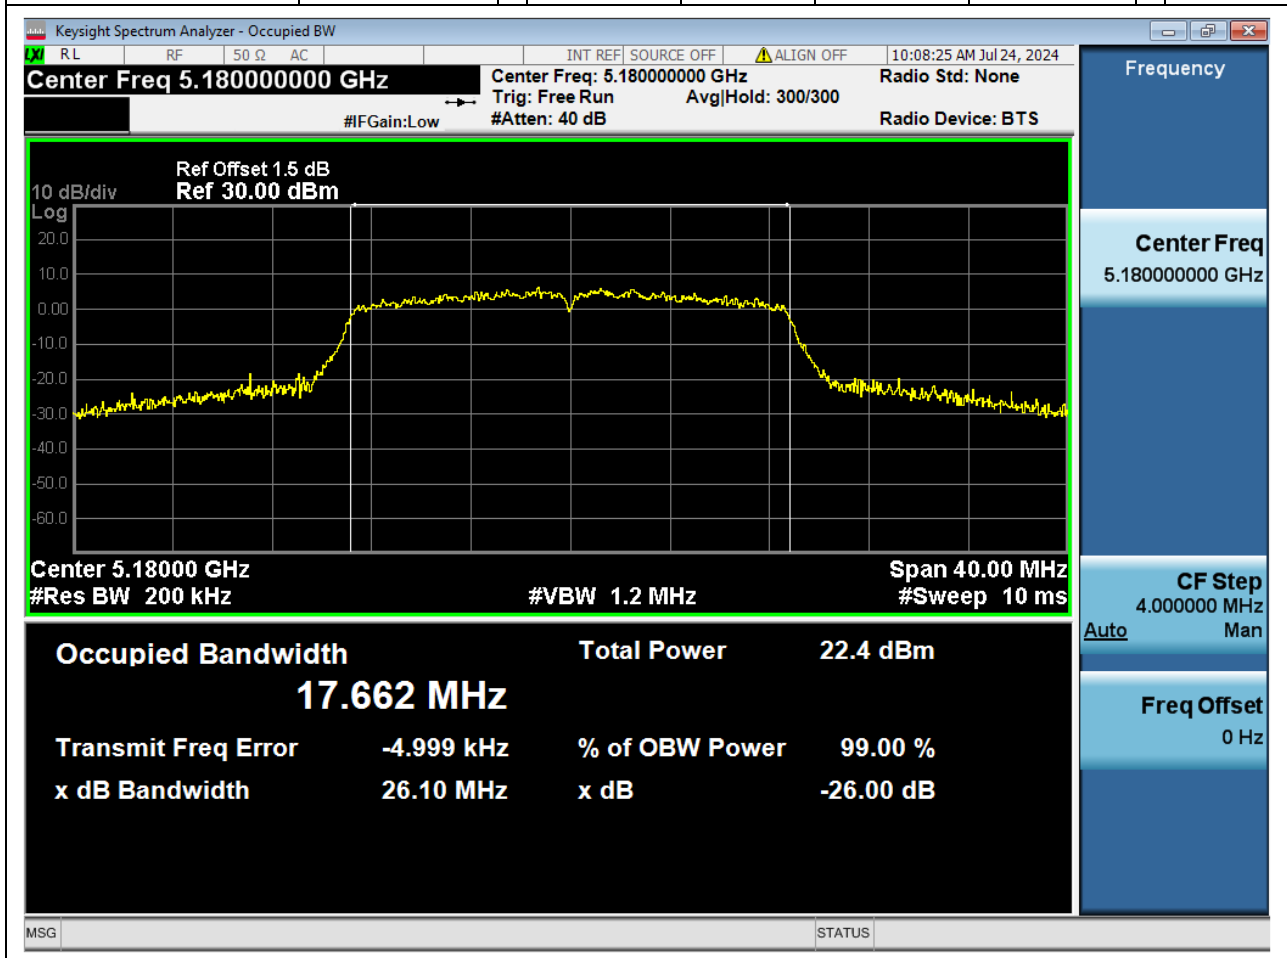

26. 802.11ac_20M_U-NII-1_L

26.1. A.2.2-99% Bandwidth(NTNV)

Center Frequency (MHz)	OBW Power (%)	RBW (MHz)	Detector	Limit (MHz)	OBW (MHz)	Verdict
5180	99	0.2	Peak	0	17.661706	Unknown