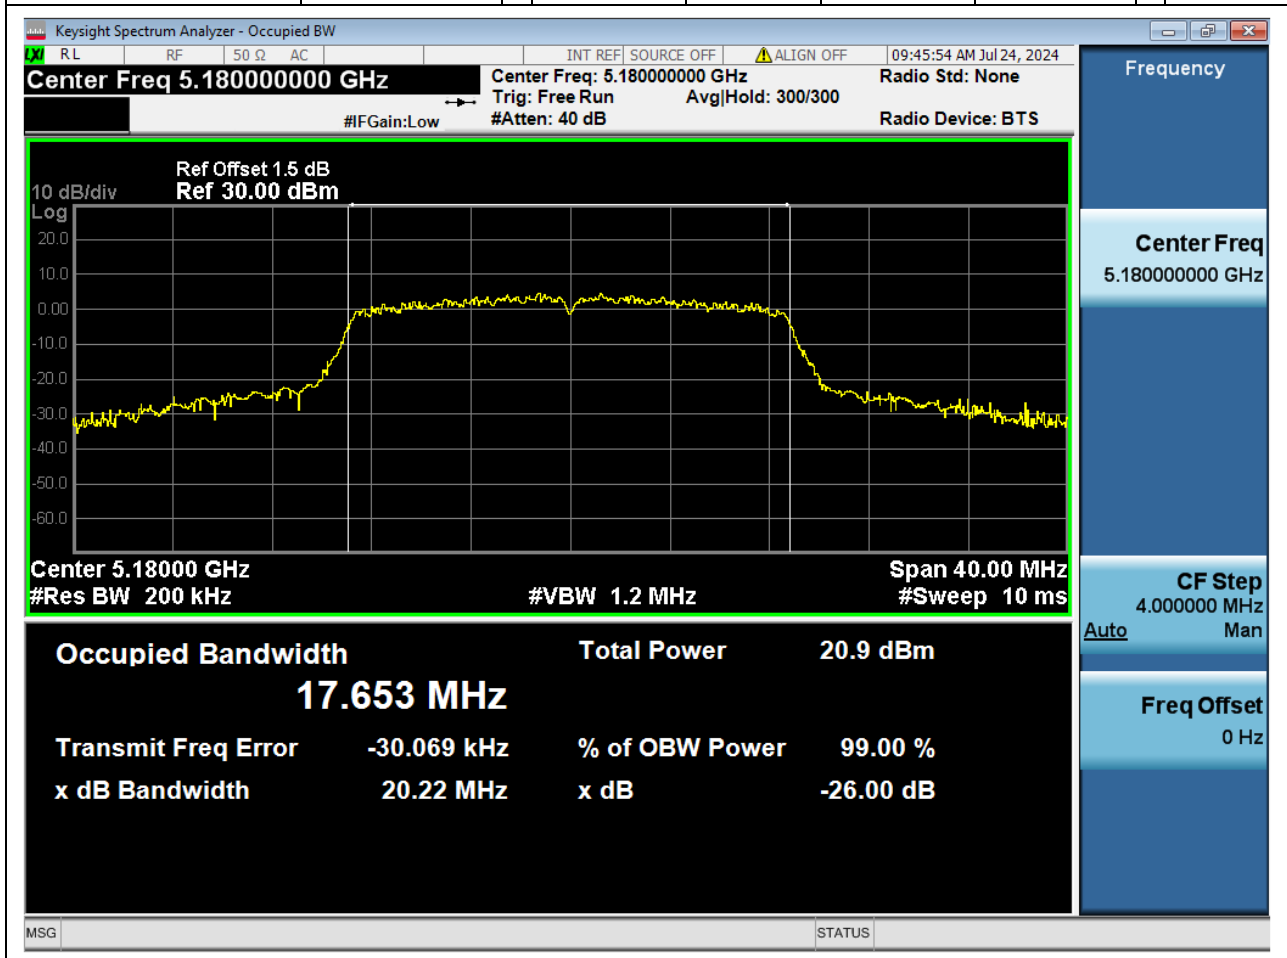

10. 802.11n_20M_U-NII-1_L

10.1. A.2.2-99% Bandwidth(NTNV)

Center Frequency (MHz)	OBW Power (%)	RBW (MHz)	Detector	Limit (MHz)	OBW (MHz)	Verdict
5180	99	0.2	Peak	0	17.6533	Unknown