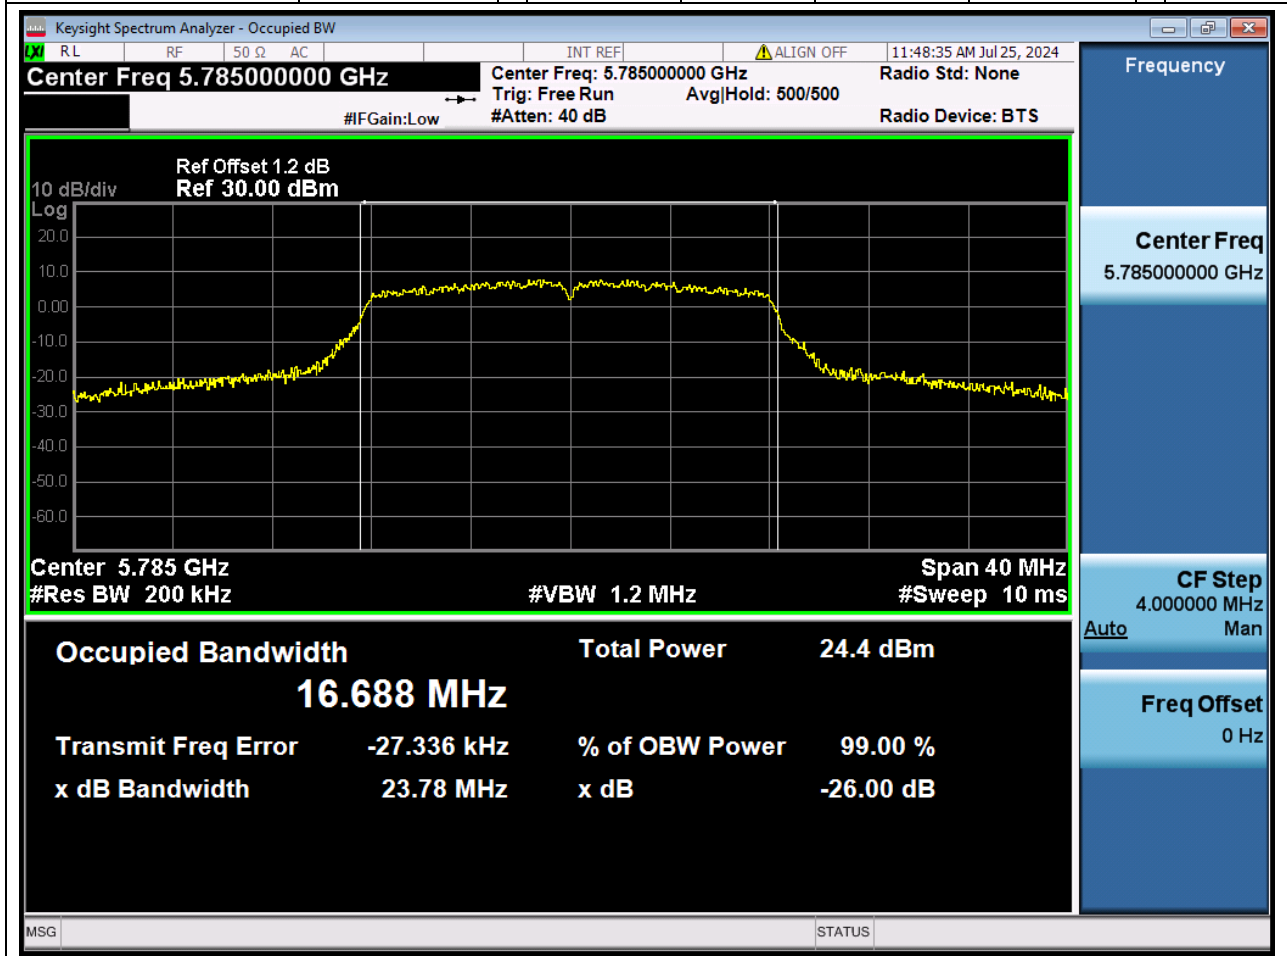

2. 802.11a_20M_U-NII-3_M

2.1. A.2.2-99% Bandwidth(NTNV)

Center Frequency (MHz)	OBW Power (%)	RBW (MHz)	Detector	Limit (MHz)	OBW (MHz)	Verdict
5785	99	0.2	Peak	0	16.688225	Unknown