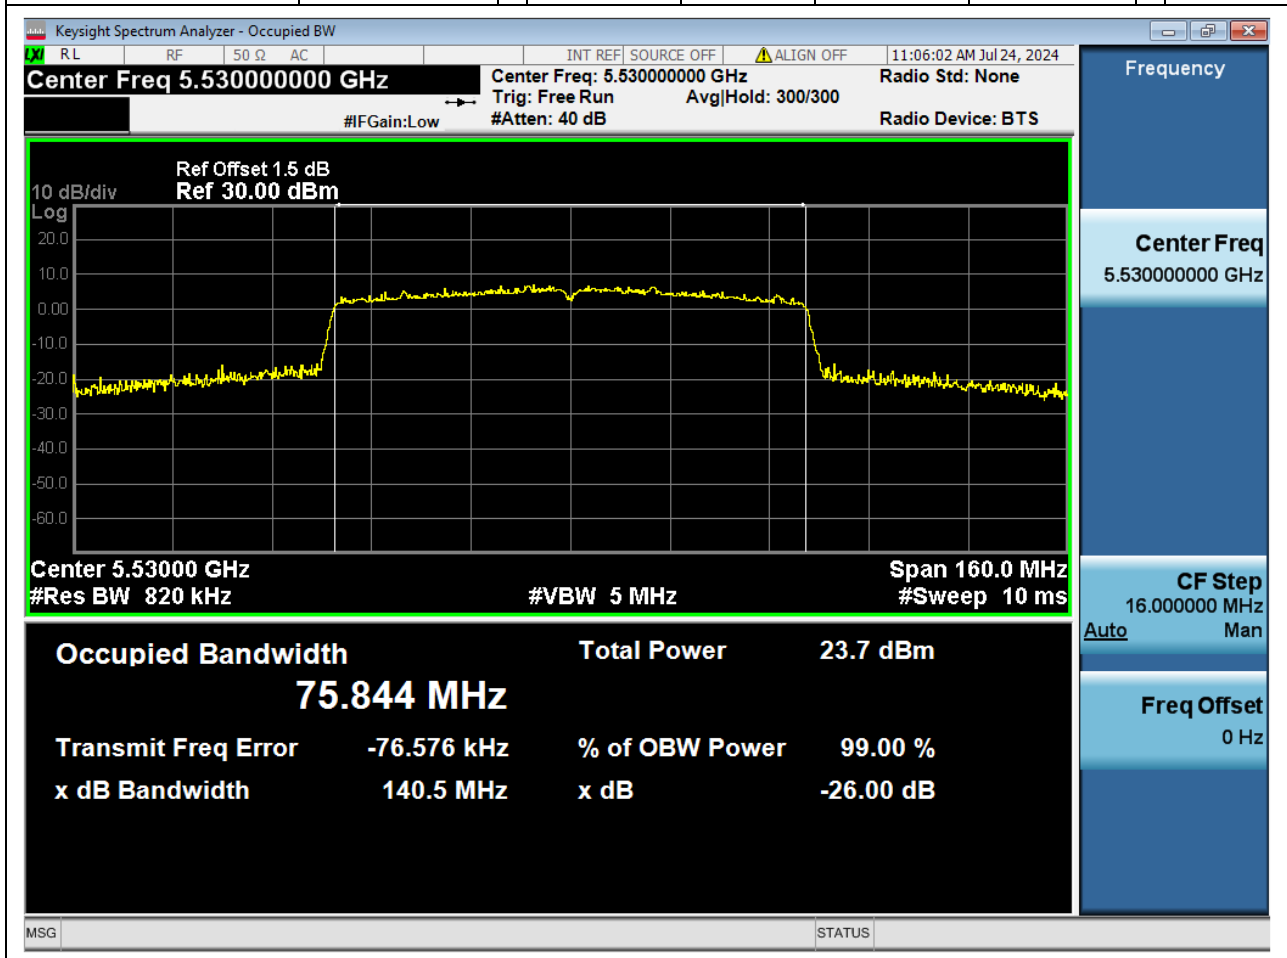

44. 802.11ac_80M_U-NII-2C_L

44.1. A.2.2-99% Bandwidth(NTNV)

Center Frequency (MHz)	OBW Power (%)	RBW (MHz)	Detector	Limit (MHz)	OBW (MHz)	Verdict
5530	99	0.82	Peak	0	75.843856	Unknown