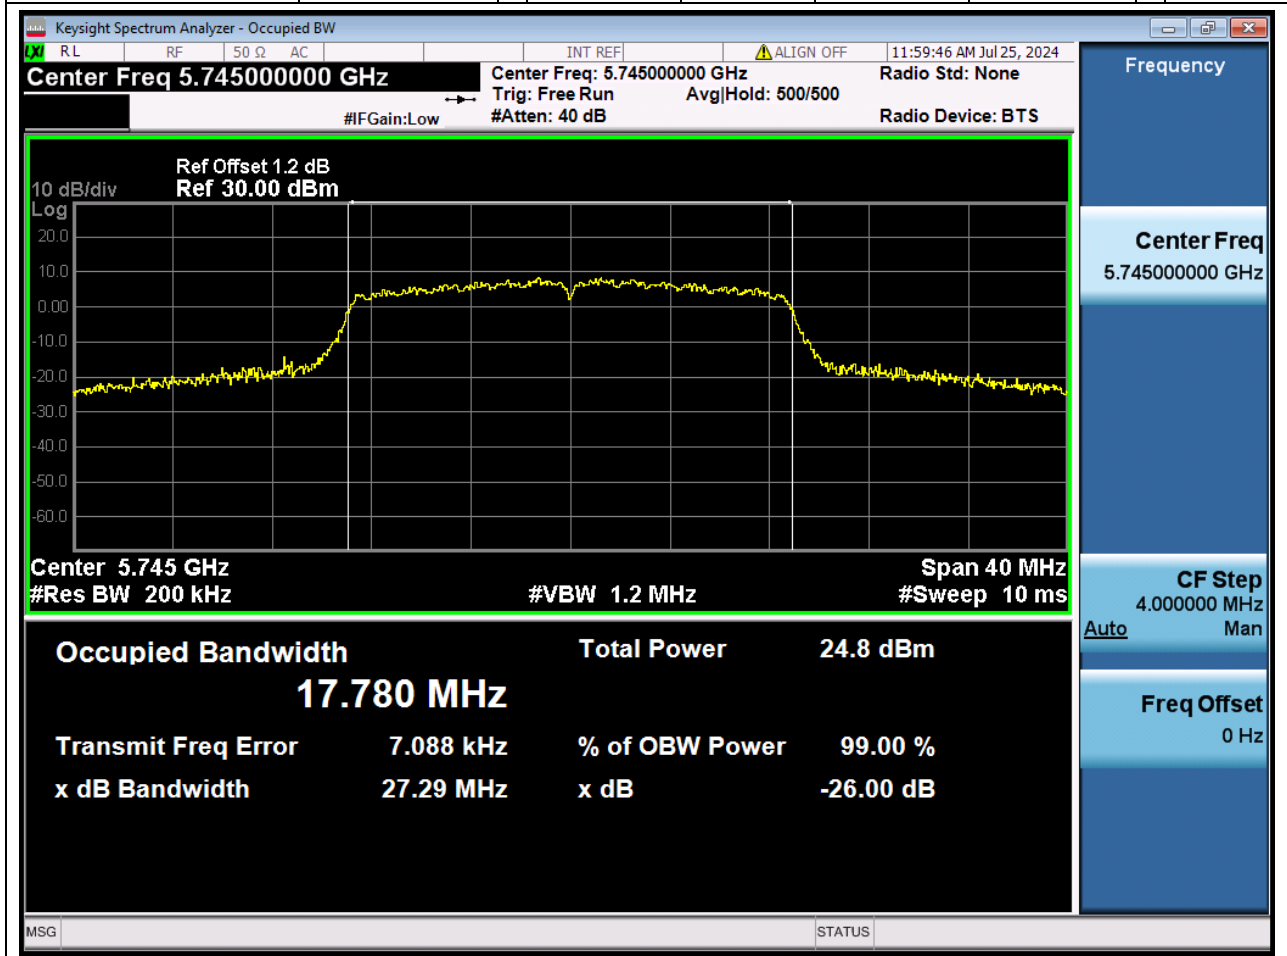

9. 802.11ac_20M_U-NII-3_L

9.1. A.2.2-99% Bandwidth(NTNV)

Center Frequency (MHz)	OBW Power (%)	RBW (MHz)	Detector	Limit (MHz)	OBW (MHz)	Verdict
5745	99	0.2	Peak	0	17.780007	Unknown