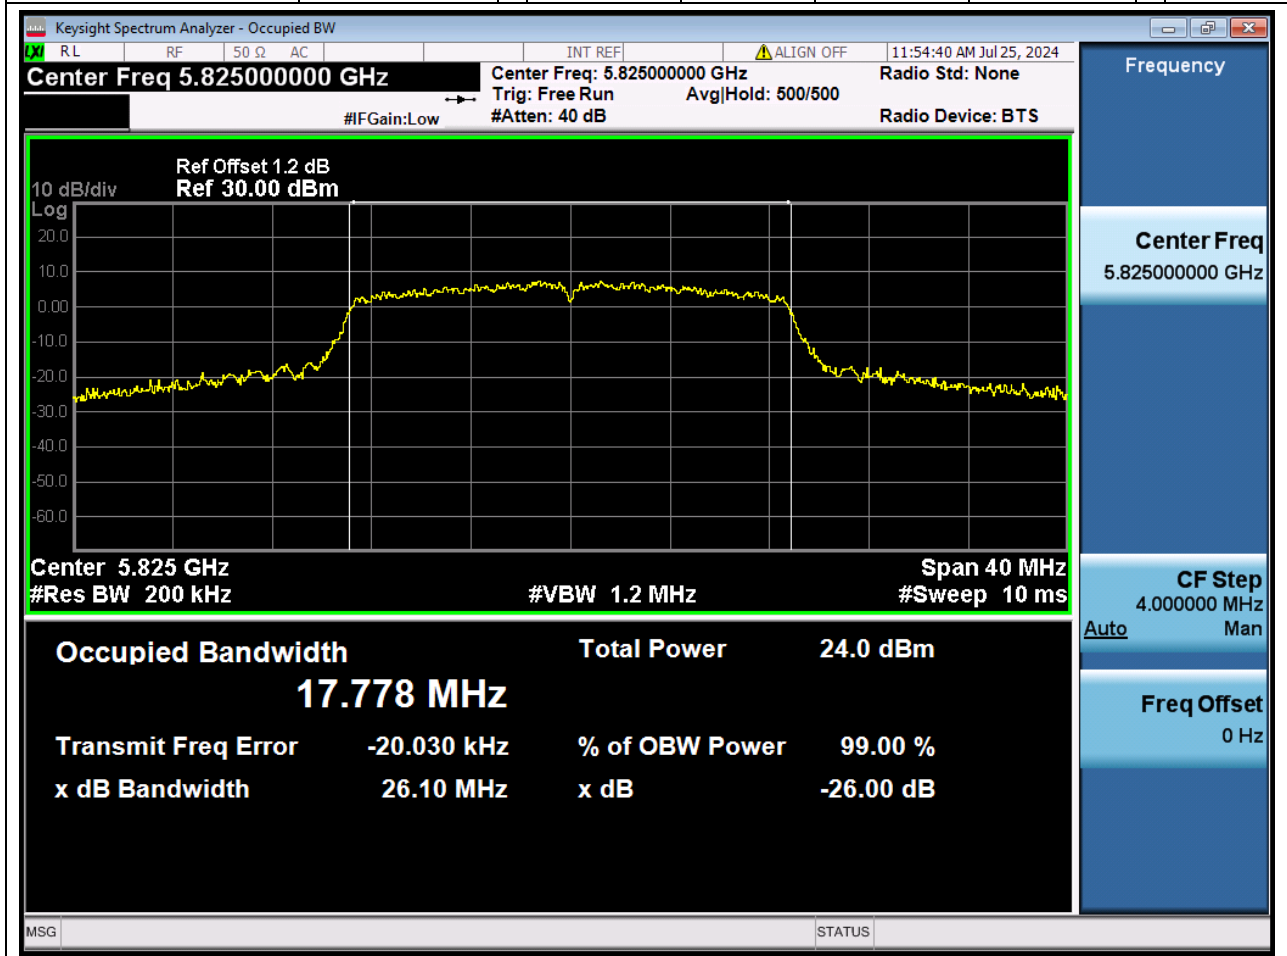

6. 802.11n_20M_U-NII-3_H

6.1. A.2.2-99% Bandwidth(NTNV)

Center Frequency (MHz)	OBW Power (%)	RBW (MHz)	Detector	Limit (MHz)	OBW (MHz)	Verdict
5825	99	0.2	Peak	0	17.778374	Unknown