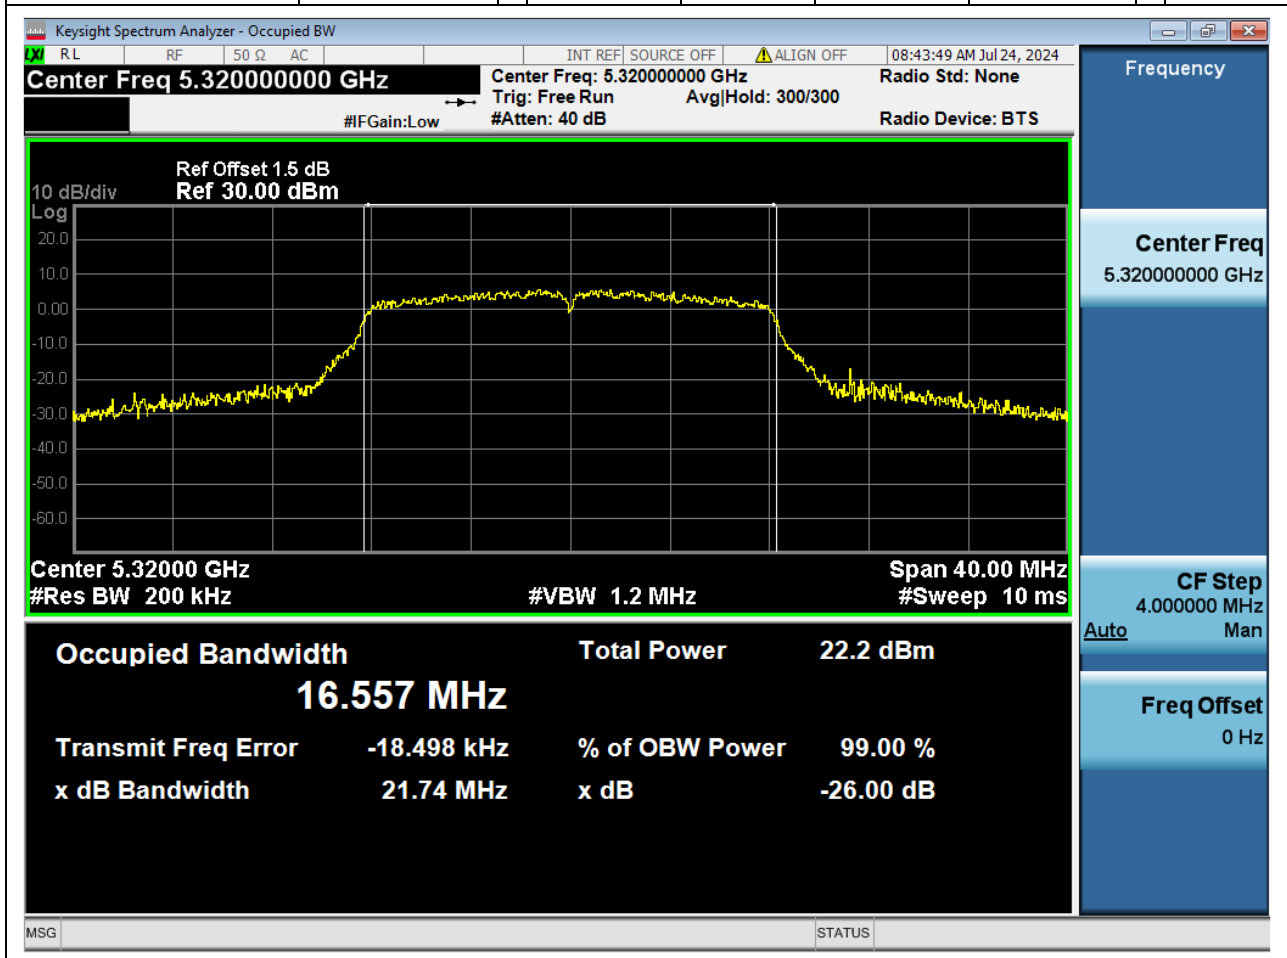

6. 802.11a_20M_U-NII-2A_H

6.1. A.2.2-99% Bandwidth(NTNV)

Center Frequency (MHz)	OBW Power (%)	RBW (MHz)	Detector	Limit (MHz)	OBW (MHz)	Verdict
5320	99	0.2	Peak	0	16.556991	Unknown