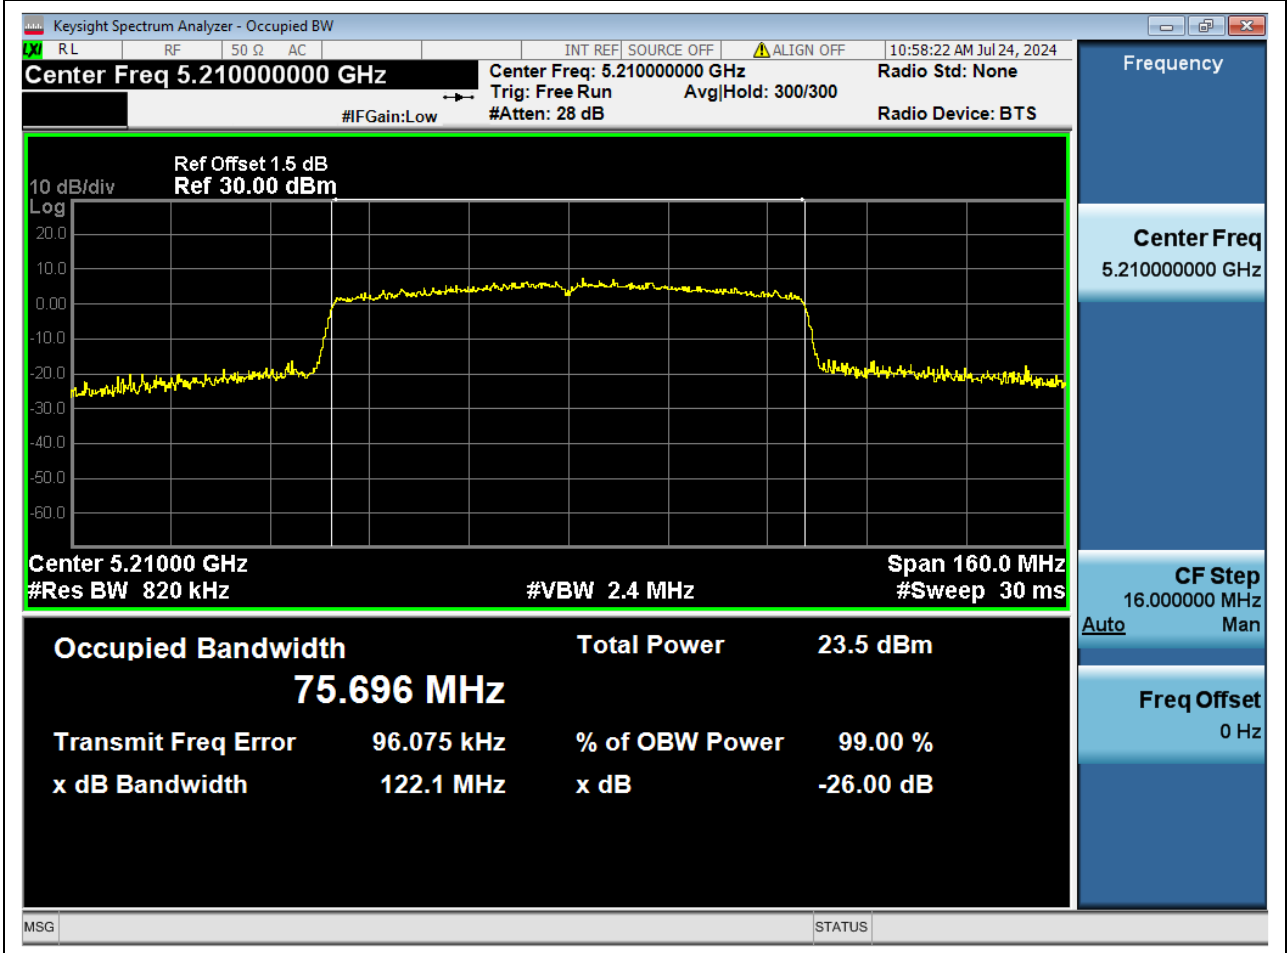

42. 802.11ac_80M_U-NII-1_M

42.1. A.2-26dB Bandwidth(NTNV)

Center Frequency (MHz)	XdB Down	RBW (MHz)	Detector	Limit (MHz)	XdB BandWidth (MHz)	Verdict
5210	26	0.82	Peak	0	122.130173	Unknow