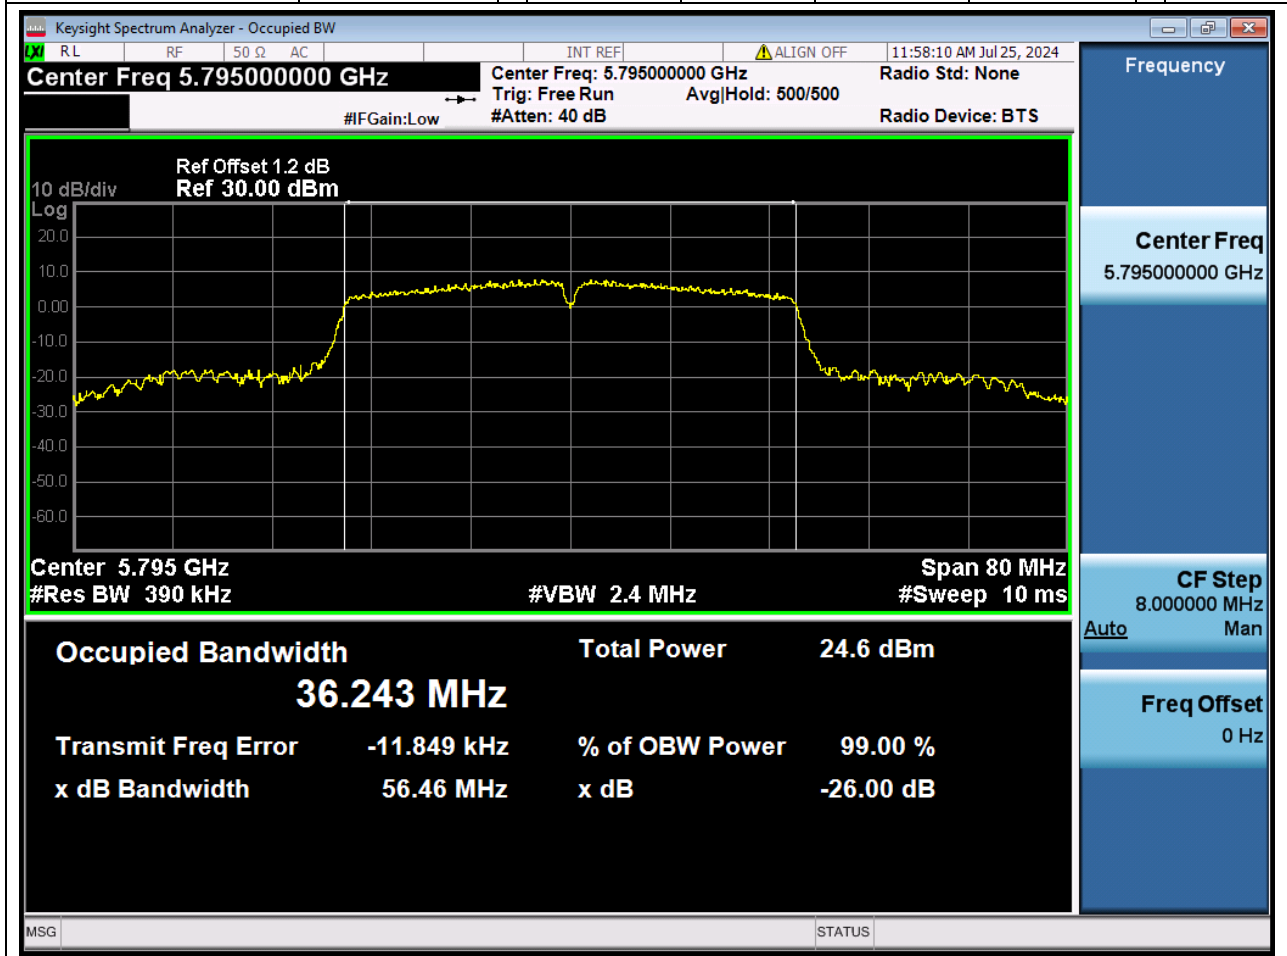

8. 802.11n_40M_U-NII-3_H

8.1. A.2.2-99% Bandwidth(NTNV)

Center Frequency (MHz)	OBW Power (%)	RBW (MHz)	Detector	Limit (MHz)	OBW (MHz)	Verdict
5795	99	0.39	Peak	0	36.242985	Unknown