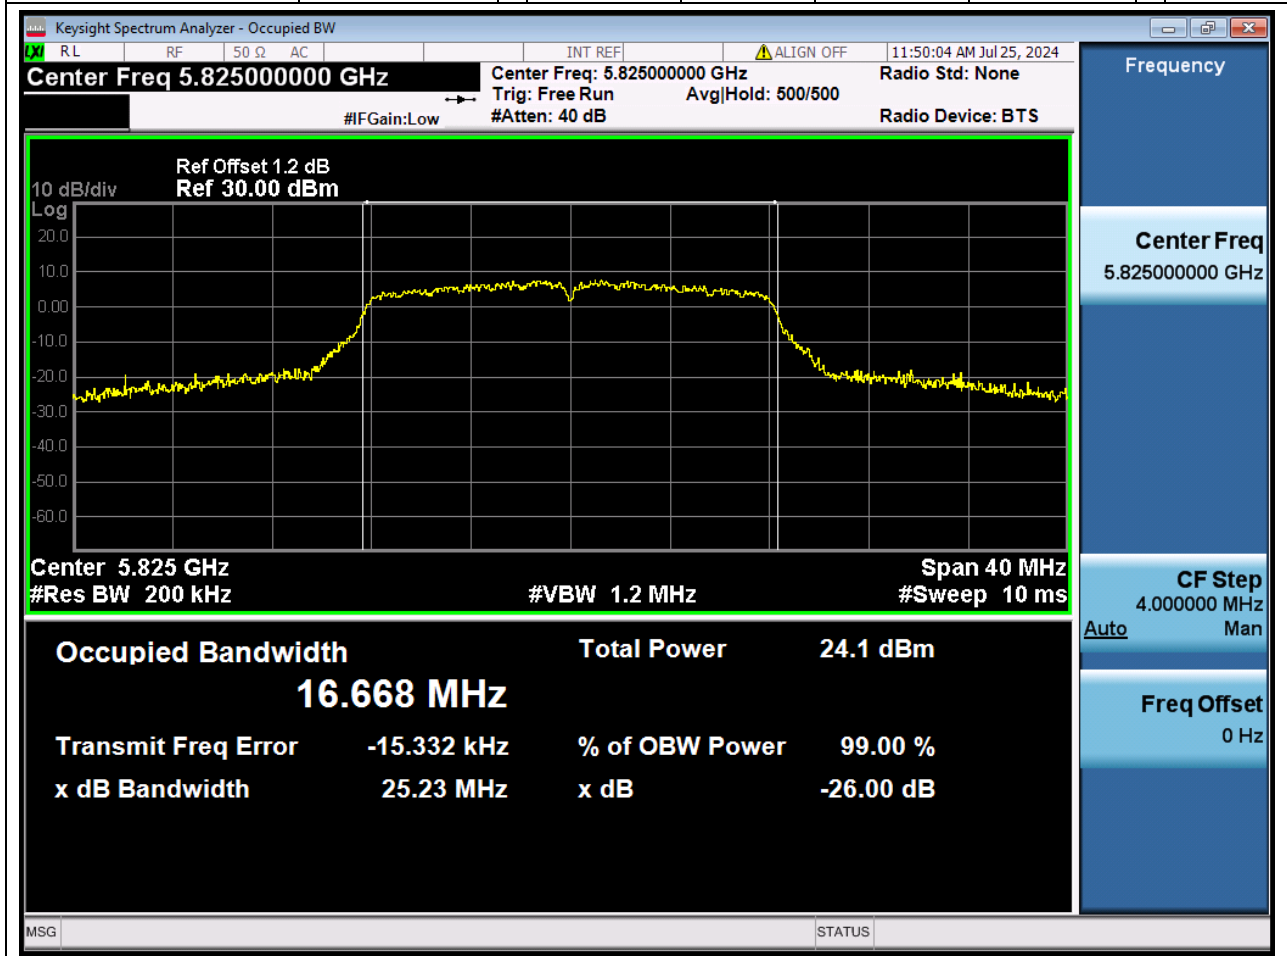

3. 802.11a_20M_U-NII-3_H

3.1. A.2.2-99% Bandwidth(NTNV)

Center Frequency (MHz)	OBW Power (%)	RBW (MHz)	Detector	Limit (MHz)	OBW (MHz)	Verdict
5825	99	0.2	Peak	0	16.667644	Unknown