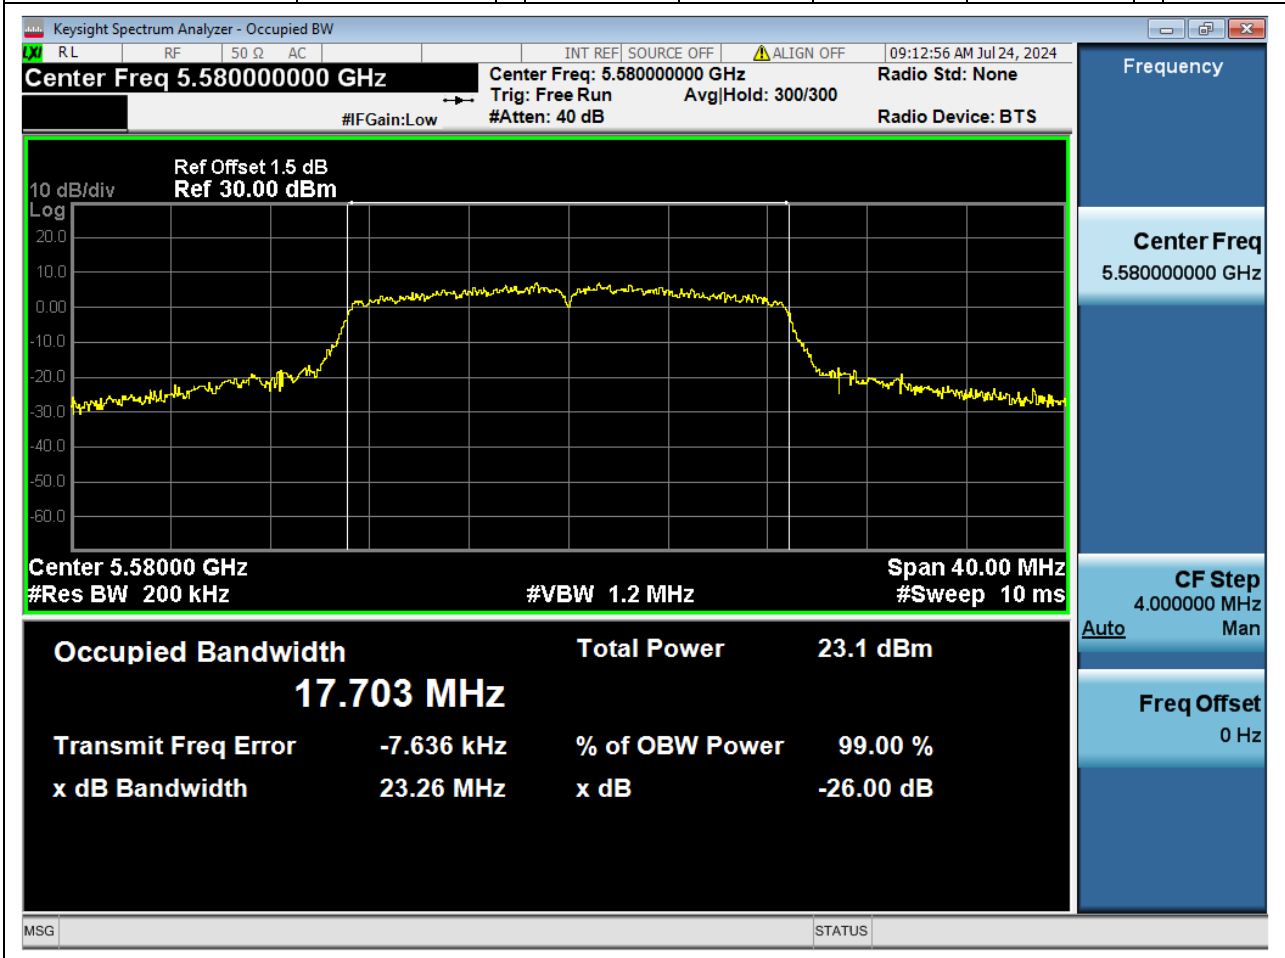

17. 802.11n_20M_U-NII-2C_M

17.1. A.2.2-99% Bandwidth(NTNV)

Center Frequency (MHz)	OBW Power (%)	RBW (MHz)	Detector	Limit (MHz)	OBW (MHz)	Verdict
5580	99	0.2	Peak	0	17.702796	Unknown