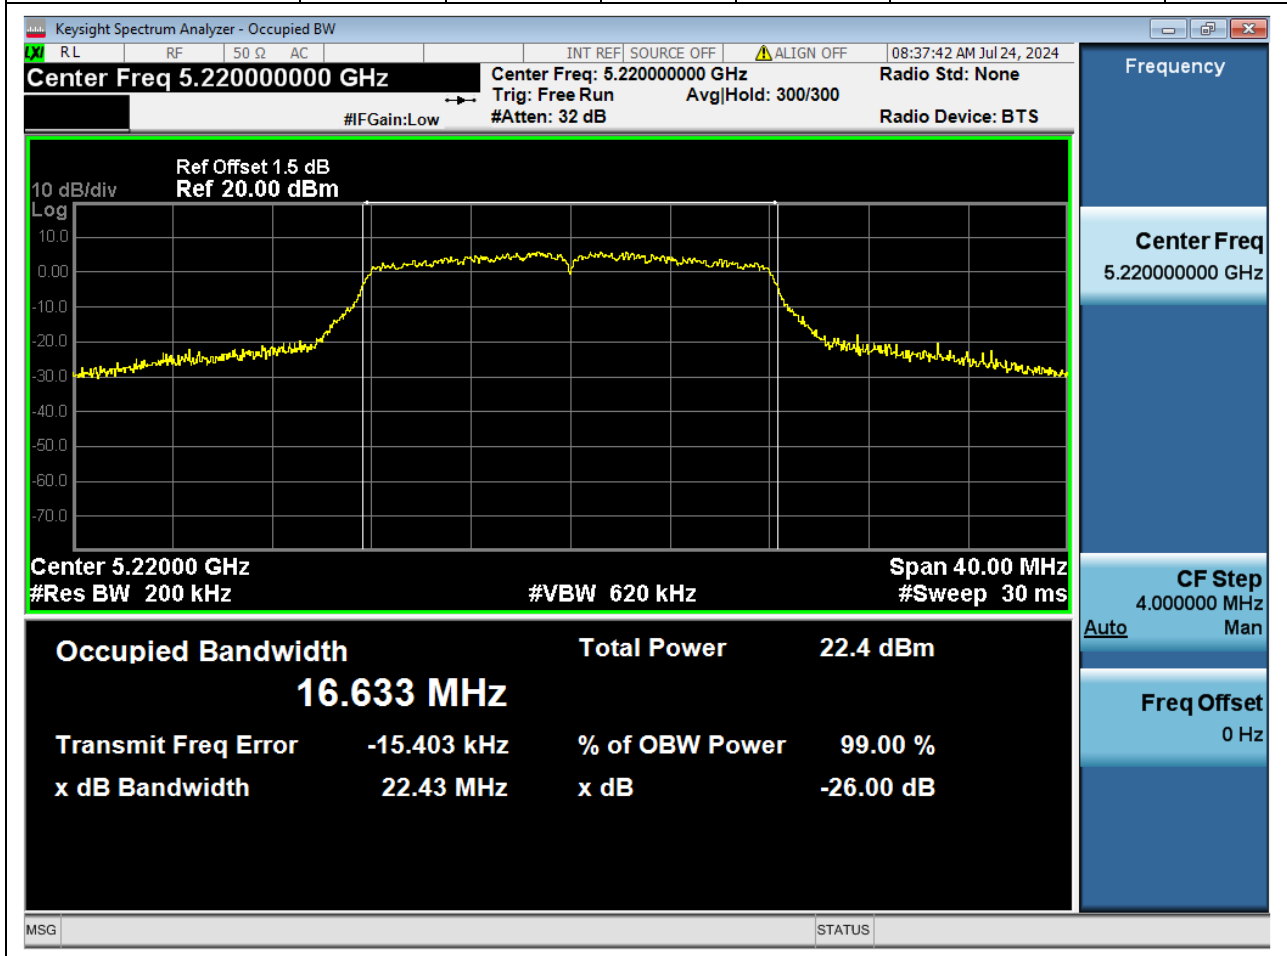

2. 802.11a_20M_U-NII-1_M

2.1. A.2-26dB Bandwidth(NTNV)

Center Frequency (MHz)	XdB Down	RBW (MHz)	Detector	Limit (MHz)	XdB BandWidth (MHz)	Verdict
5220	26	0.2	Peak	0	22.432658	Unknow