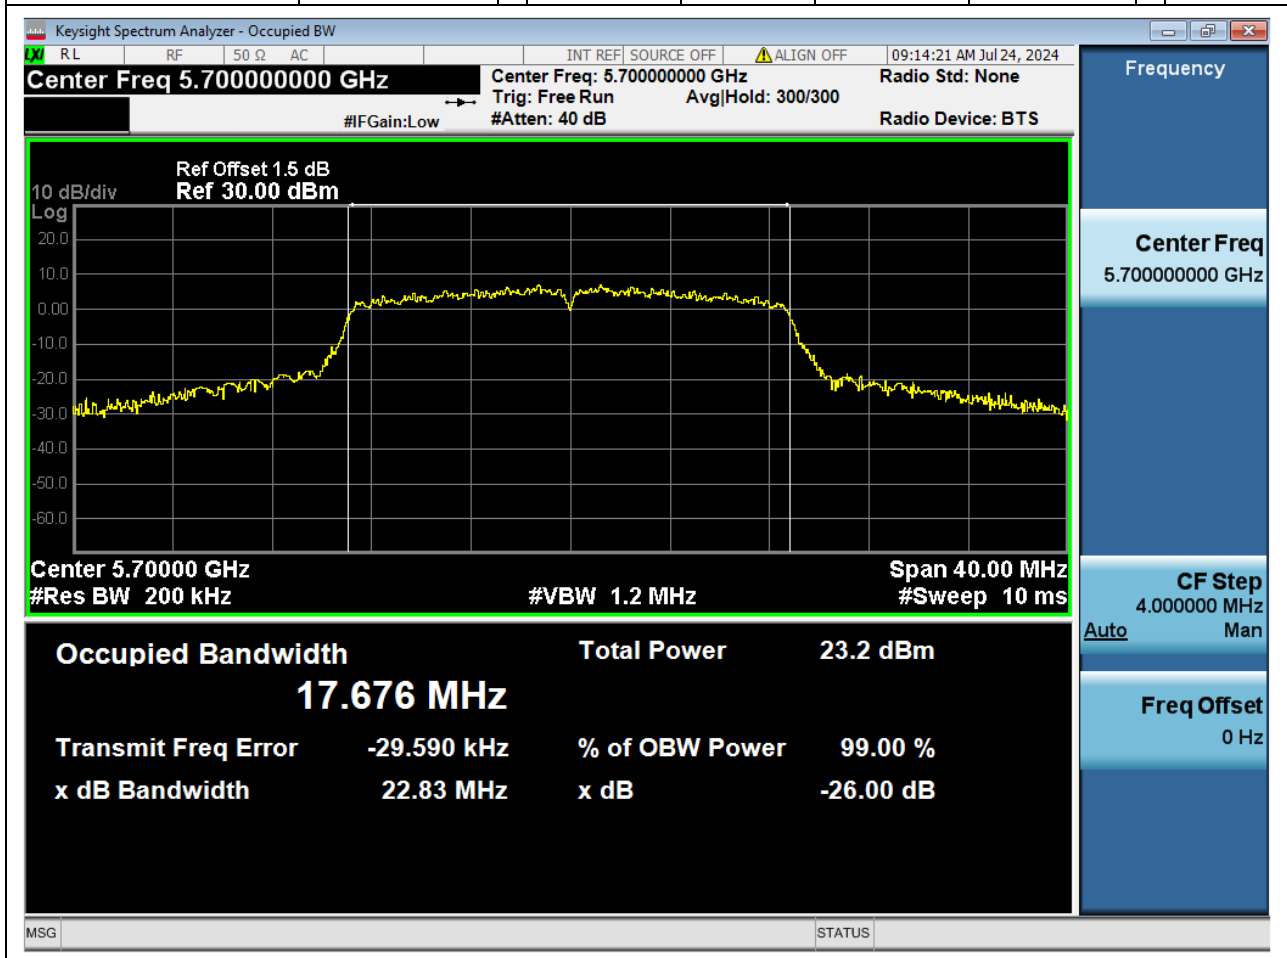

18. 802.11n_20M_U-NII-2C_H

18.1. A.2.2-99% Bandwidth(NTNV)

Center Frequency (MHz)	OBW Power (%)	RBW (MHz)	Detector	Limit (MHz)	OBW (MHz)	Verdict
5700	99	0.2	Peak	0	17.676368	Unknown