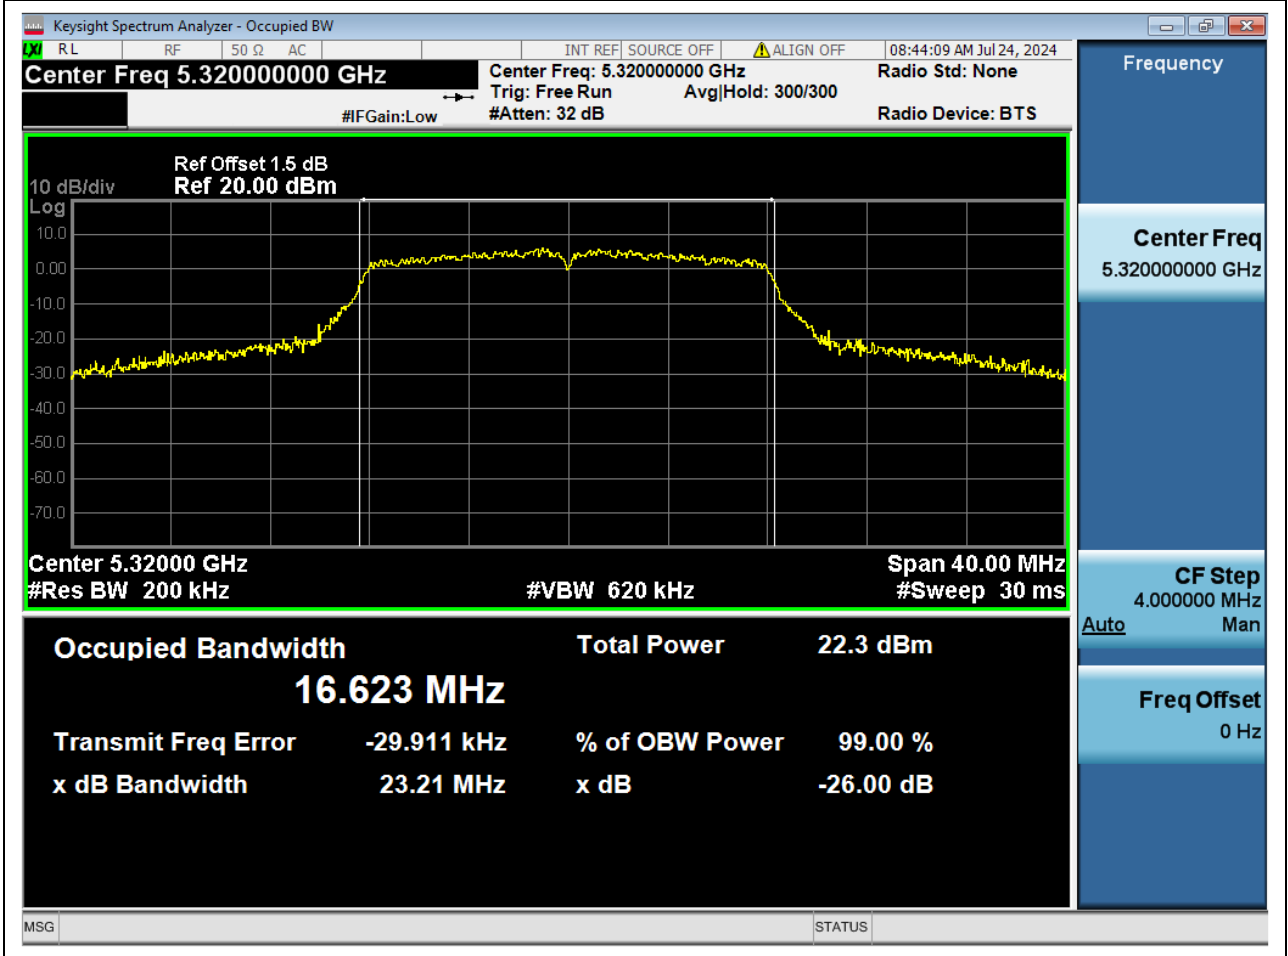

6. 802.11a_20M_U-NII-2A_H

6.1. A.2-26dB Bandwidth(NTNV)

Center Frequency (MHz)	XdB Down	RBW (MHz)	Detector	Limit (MHz)	XdB BandWidth (MHz)	Verdict
5320	26	0.2	Peak	0	23.205399	Unknow