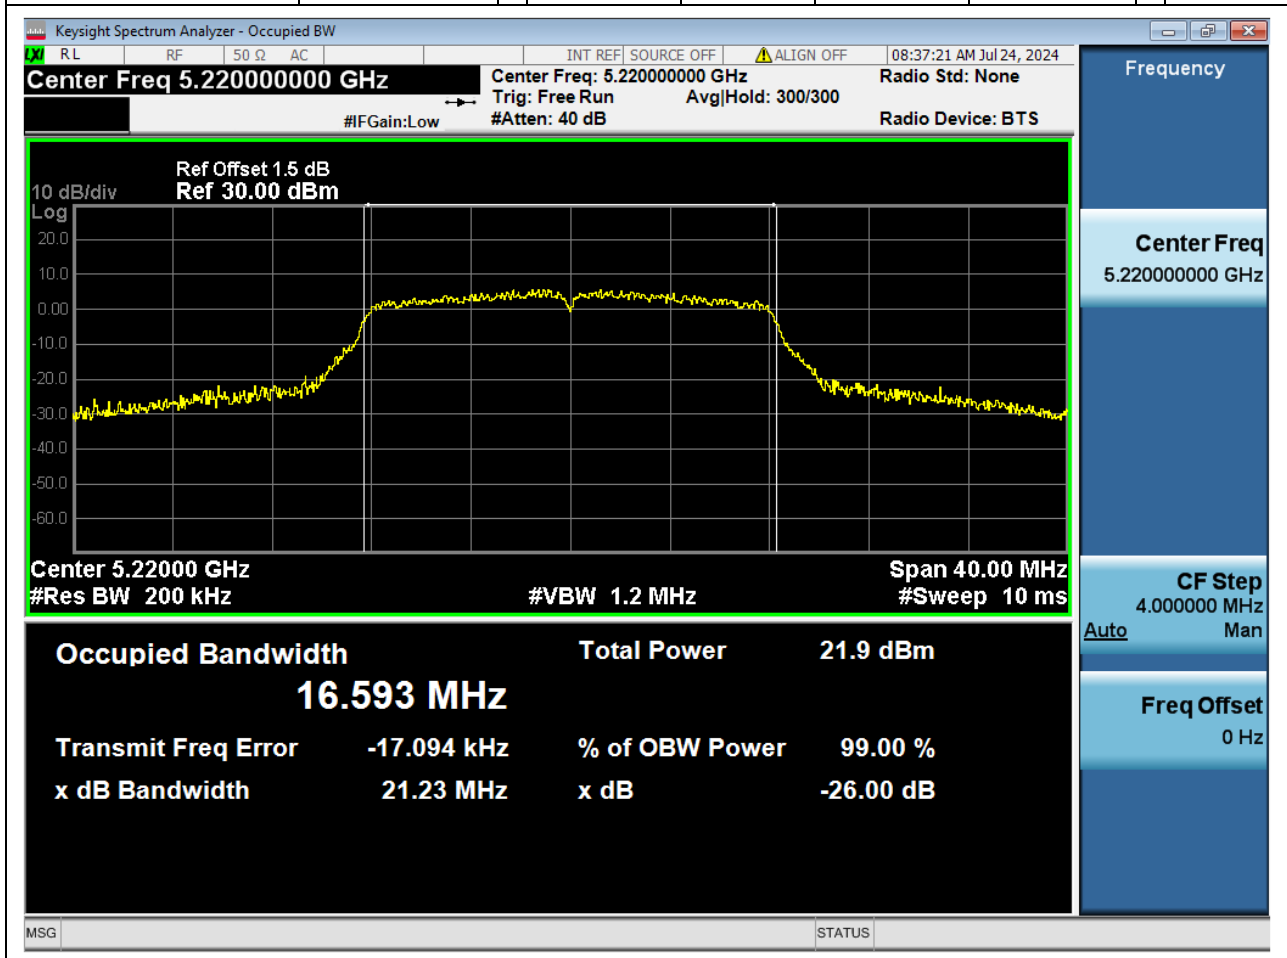

2. 802.11a_20M_U-NII-1_M

2.1. A.2.2-99% Bandwidth(NTNV)

Center Frequency (MHz)	OBW Power (%)	RBW (MHz)	Detector	Limit (MHz)	OBW (MHz)	Verdict
5220	99	0.2	Peak	0	16.593399	Unknown