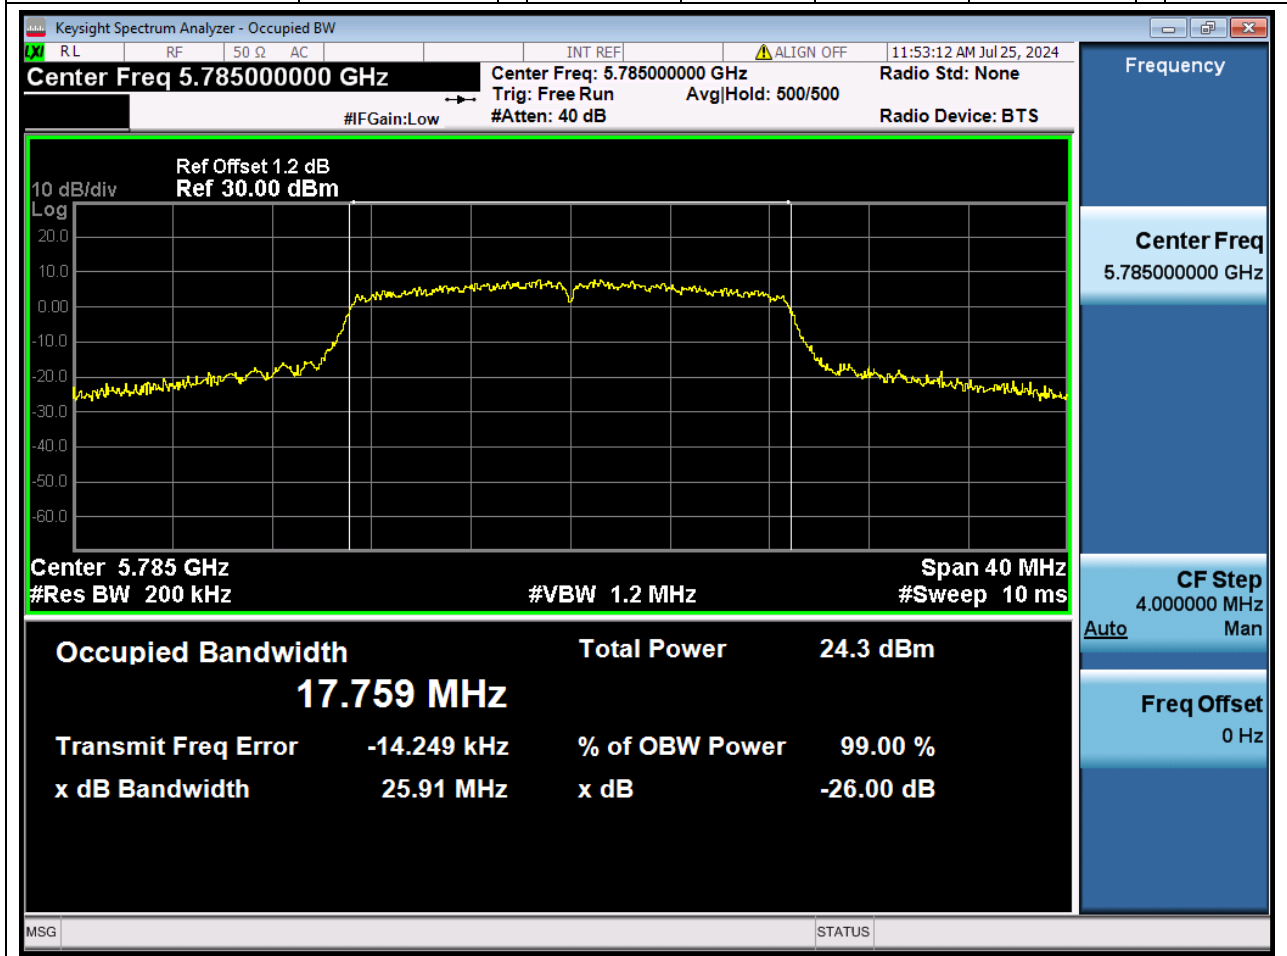

5.1. A.2.2-99% Bandwidth(NTNV)

Center Frequency (MHz)	OBW Power (%)	RBW (MHz)	Detector	Limit (MHz)	OBW (MHz)	Verdict
5785	99	0.2	Peak	0	17.758586	Unknown

6. 802.11n_20M_U-NII-3_H

6.1. A.2.2-99% Bandwidth(NTNV)