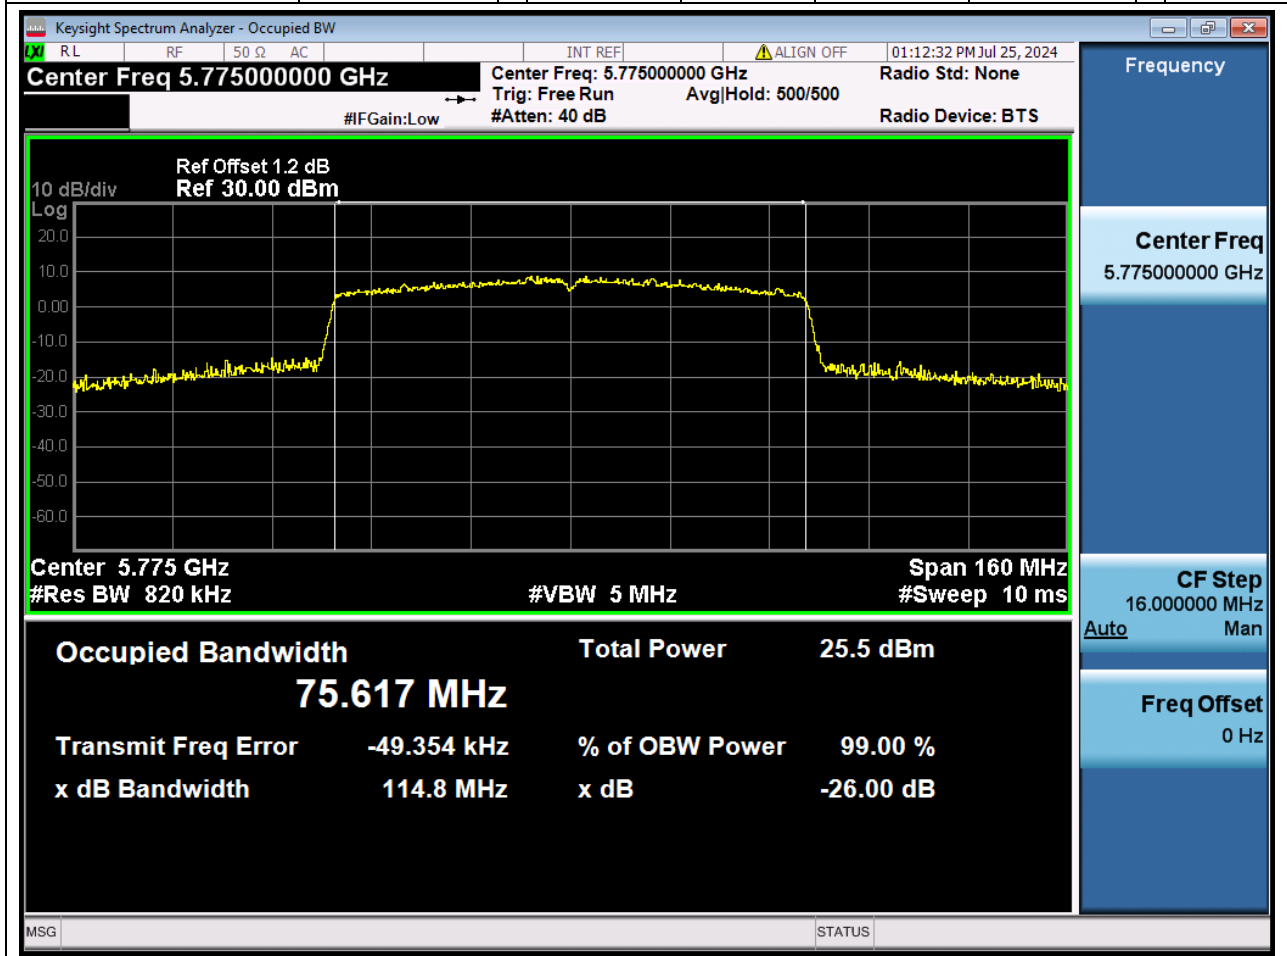

14. 802.11ac_80M_U-NII-3_M

14.1. A.2.2-99% Bandwidth(NTNV)

Center Frequency (MHz)	OBW Power (%)	RBW (MHz)	Detector	Limit (MHz)	OBW (MHz)	Verdict
5775	99	0.82	Peak	0	75.616698	Unknown