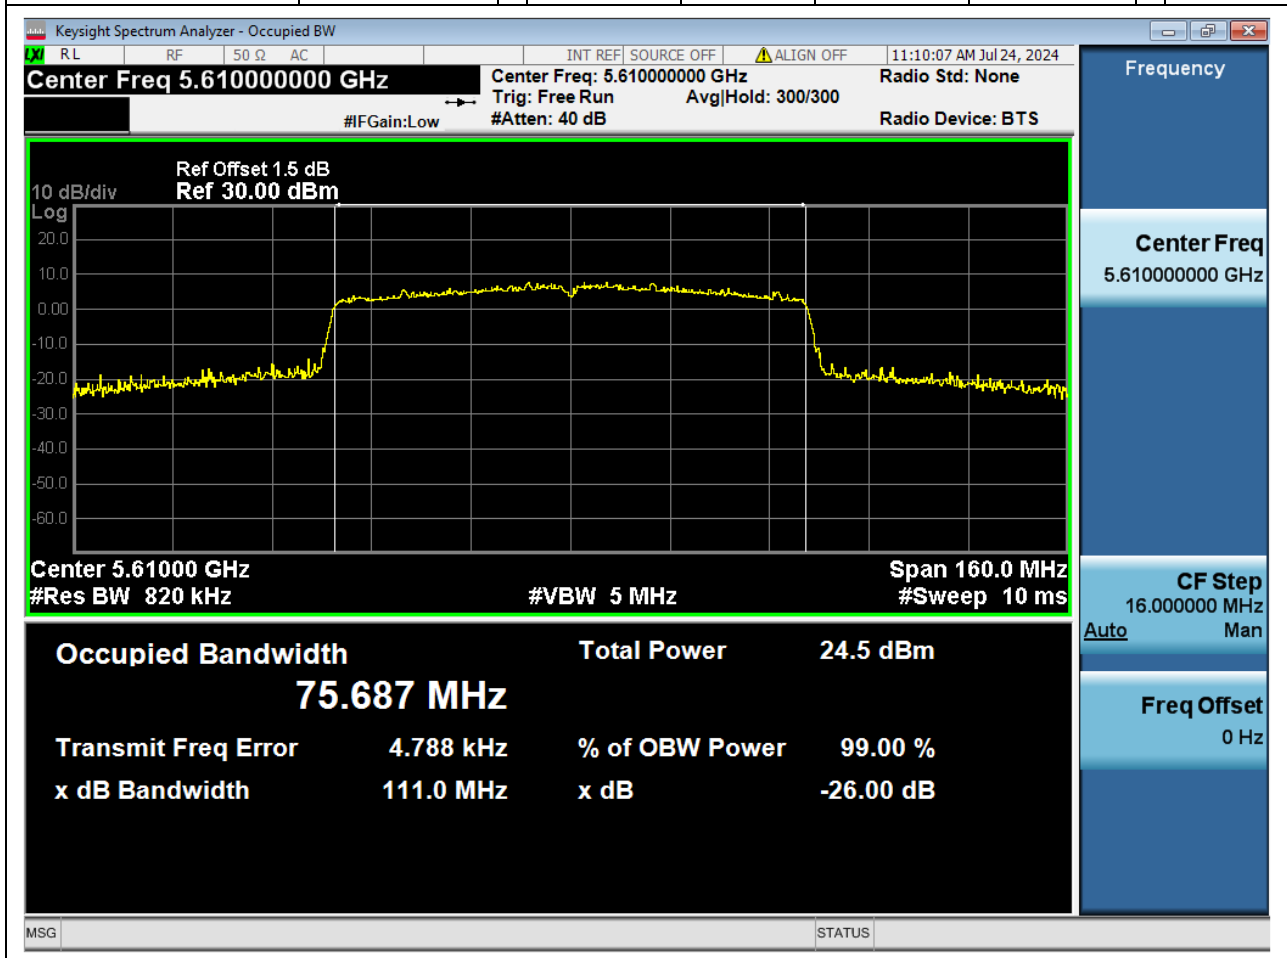

45. 802.11ac_80M_U-NII-2C_M

45.1. A.2.2-99% Bandwidth(NTNV)

Center Frequency (MHz)	OBW Power (%)	RBW (MHz)	Detector	Limit (MHz)	OBW (MHz)	Verdict
5610	99	0.82	Peak	0	75.686859	Unknown