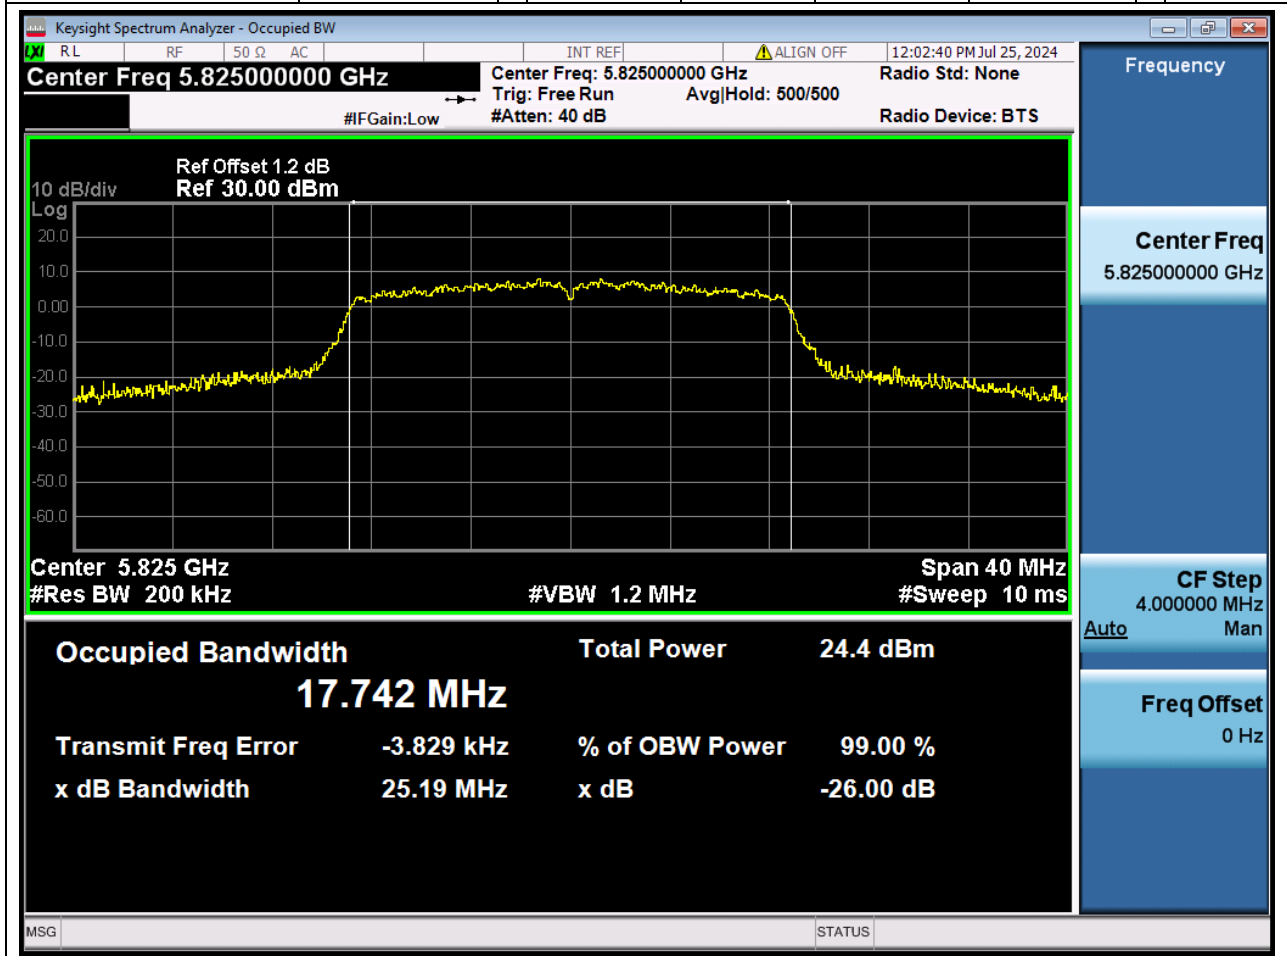

11. 802.11ac_20M_U-NII-3_H

11.1. A.2.2-99% Bandwidth(NTNV)

Center Frequency (MHz)	OBW Power (%)	RBW (MHz)	Detector	Limit (MHz)	OBW (MHz)	Verdict
5825	99	0.2	Peak	0	17.742286	Unknown