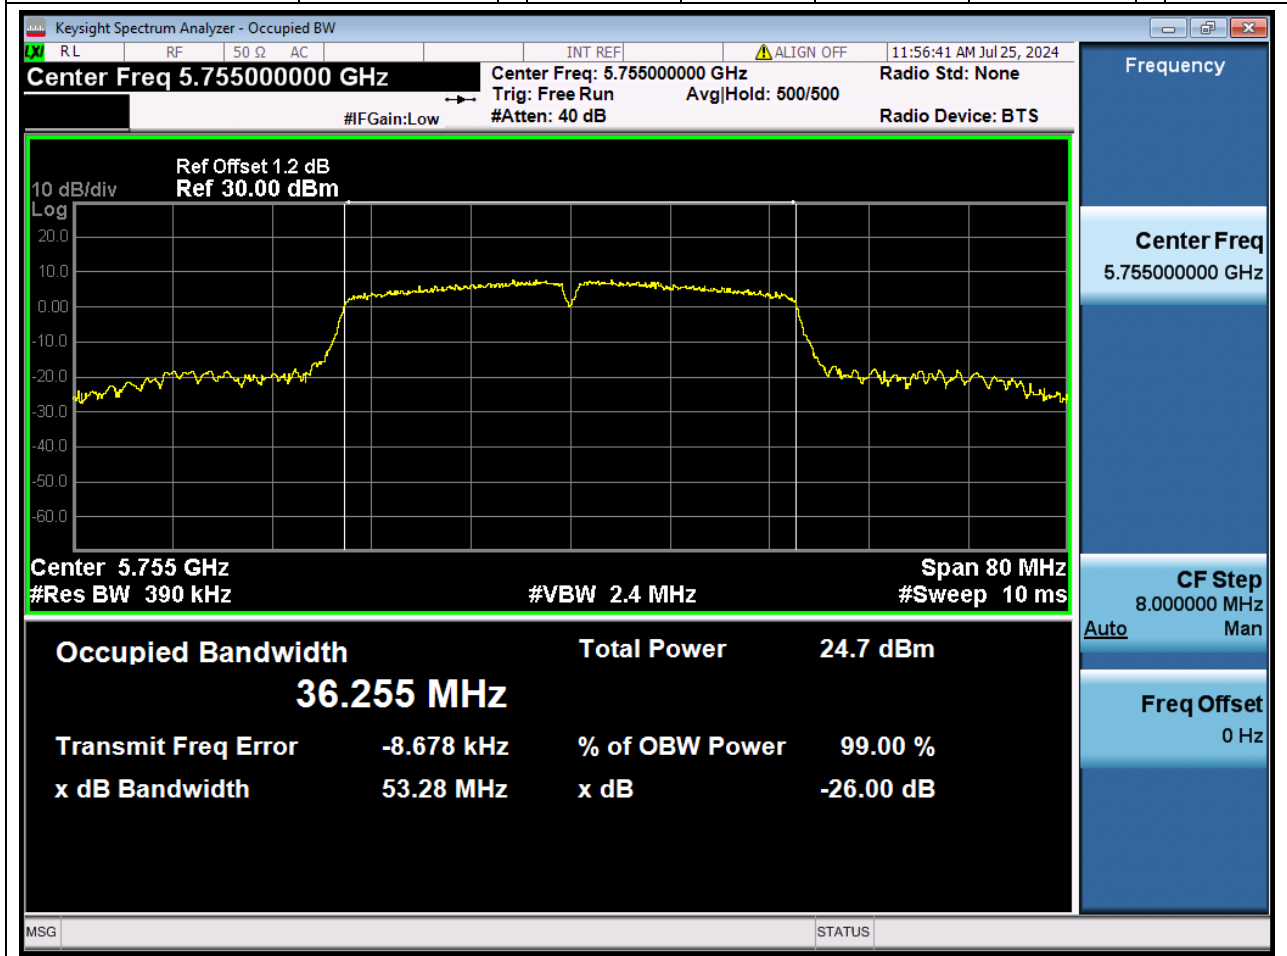

7. 802.11n_40M_U-NII-3_L

7.1. A.2.2-99% Bandwidth(NTNV)

Center Frequency (MHz)	OBW Power (%)	RBW (MHz)	Detector	Limit (MHz)	OBW (MHz)	Verdict
5755	99	0.39	Peak	0	36.254863	Unknown