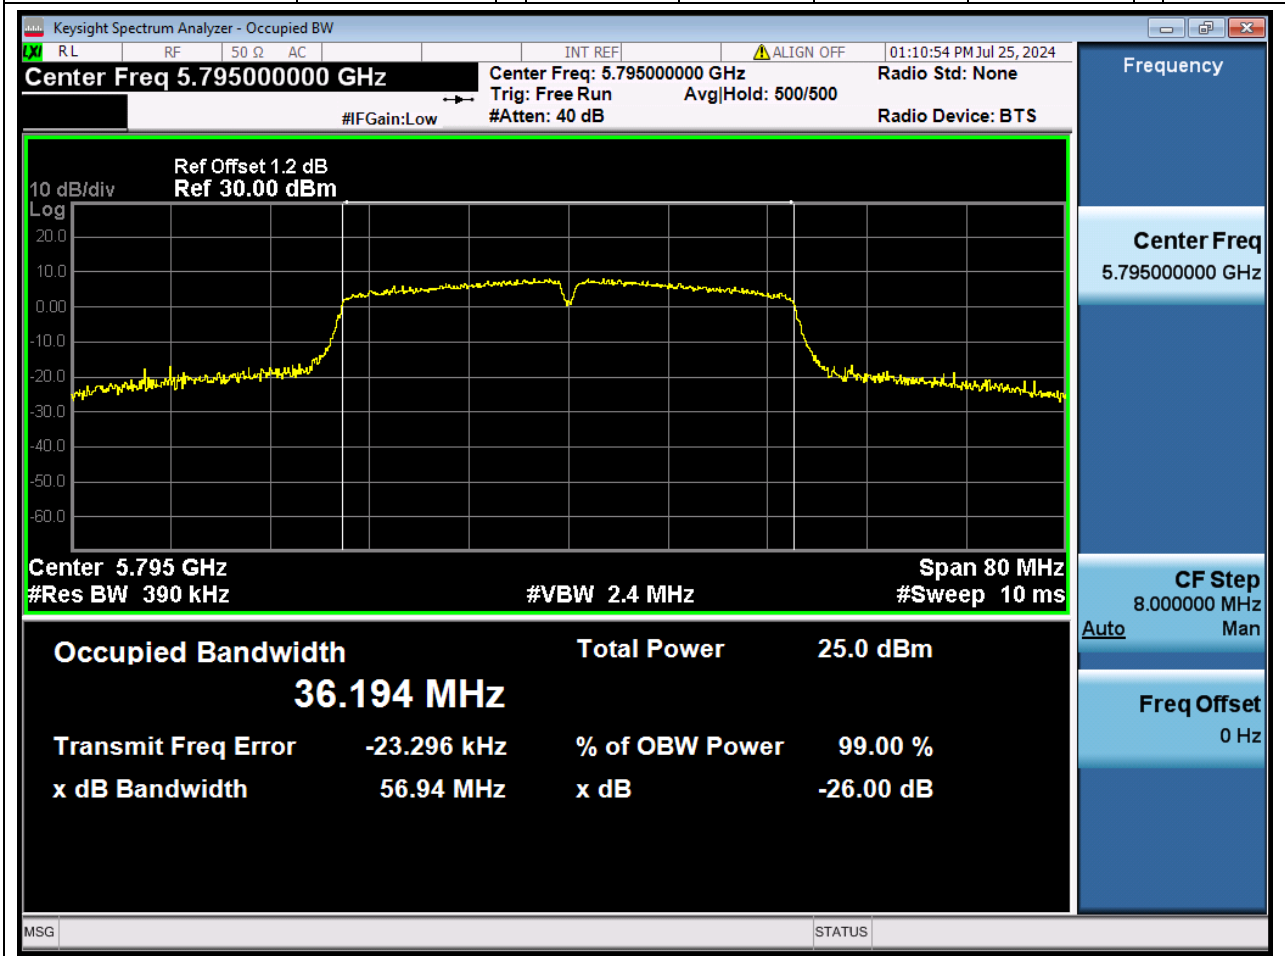

13. 802.11ac_40M_U-NII-3_H

13.1. A.2.2-99% Bandwidth(NTNV)

Center Frequency (MHz)	OBW Power (%)	RBW (MHz)	Detector	Limit (MHz)	OBW (MHz)	Verdict
5795	99	0.39	Peak	0	36.194116	Unknown