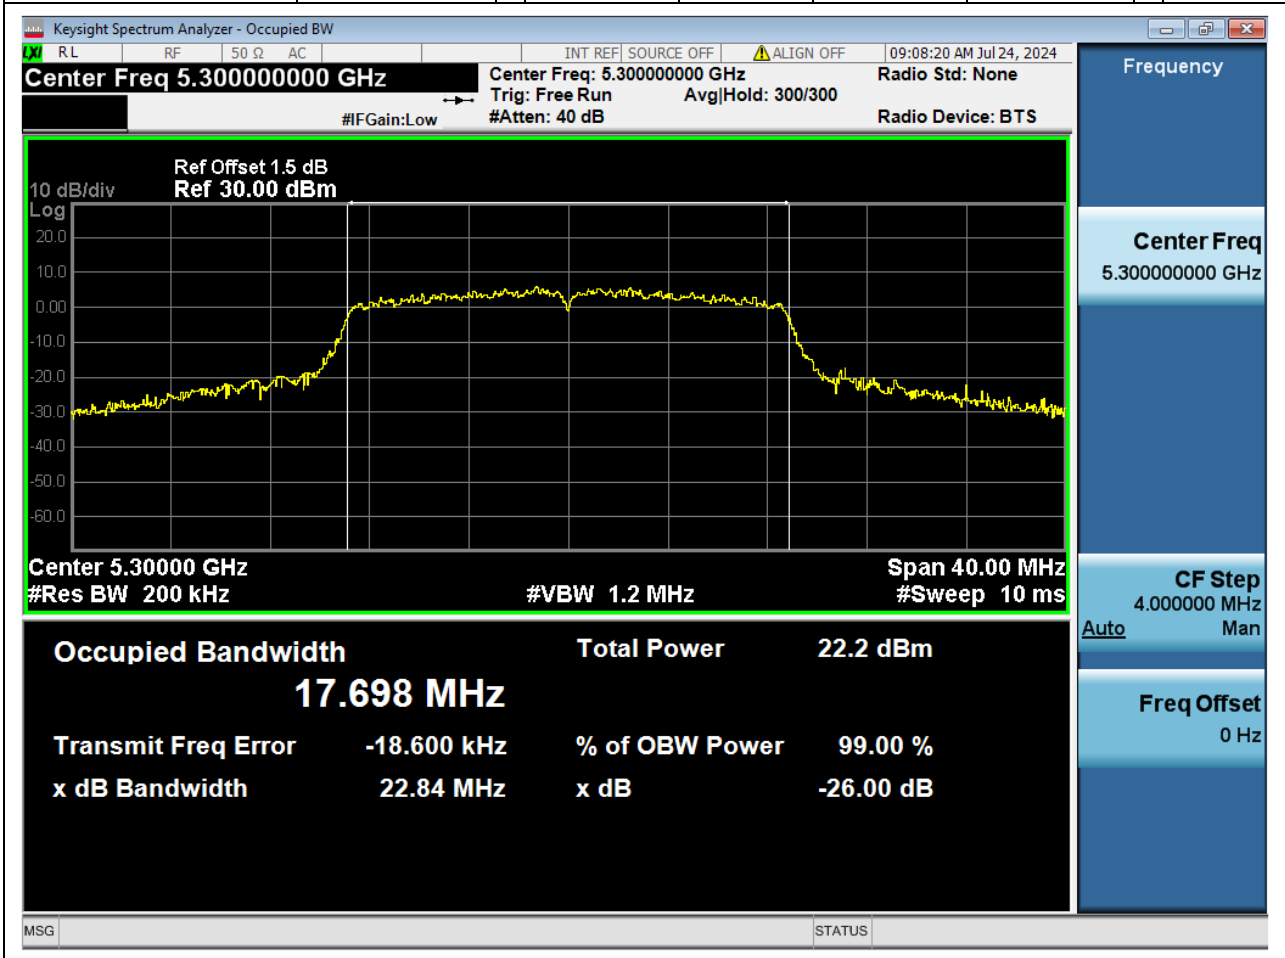

14. 802.11n_20M_U-NII-2A_M

14.1. A.2.2-99% Bandwidth(NTNV)

Center Frequency (MHz)	OBW Power (%)	RBW (MHz)	Detector	Limit (MHz)	OBW (MHz)	Verdict
5300	99	0.2	Peak	0	17.698124	Unknown