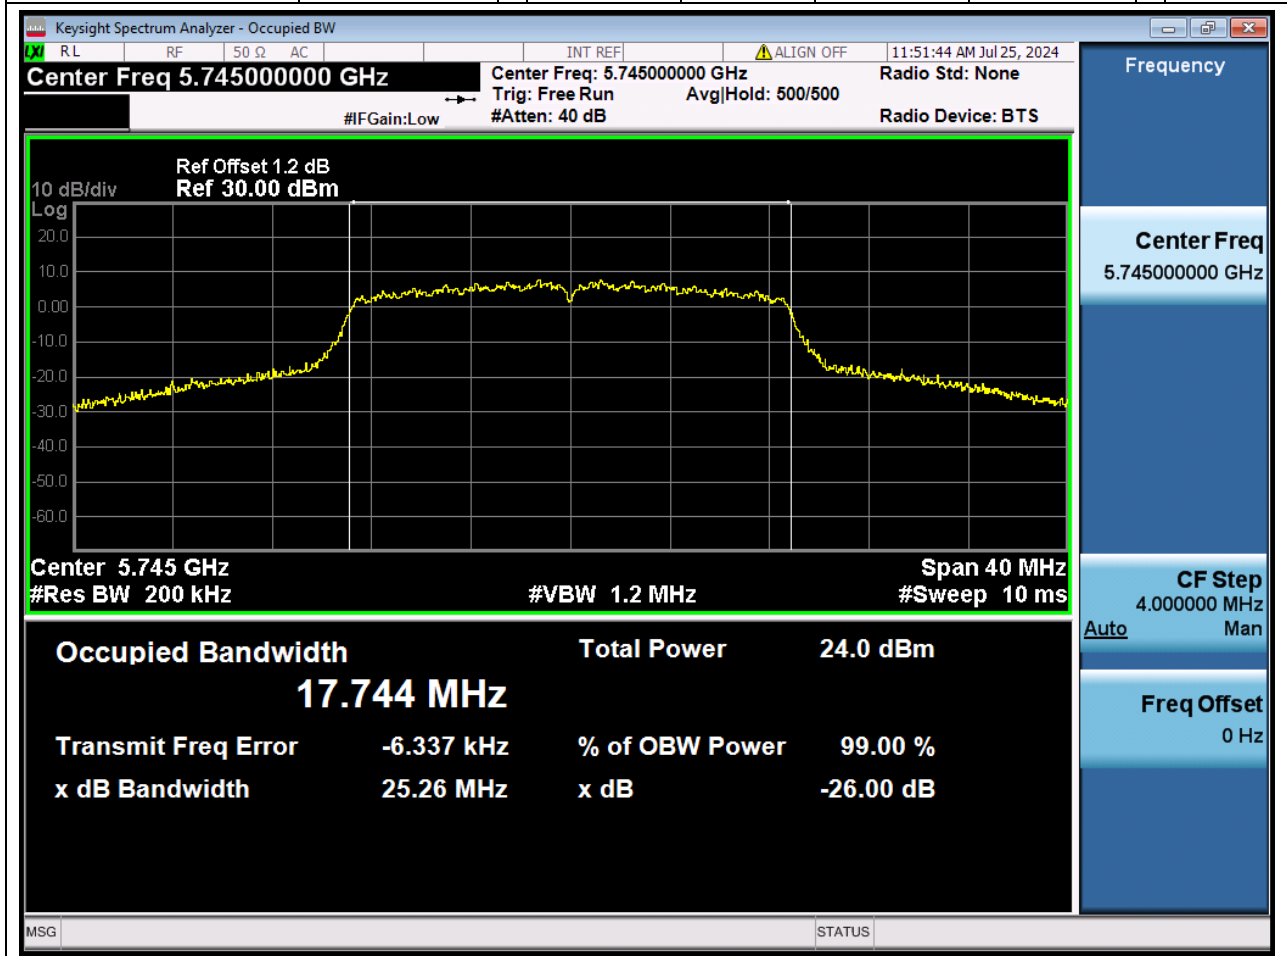

4. 802.11n_20M_U-NII-3_L

4.1. A.2.2-99% Bandwidth(NTNV)

Center Frequency (MHz)	OBW Power (%)	RBW (MHz)	Detector	Limit (MHz)	OBW (MHz)	Verdict
5745	99	0.2	Peak	0	17.743593	Unknown