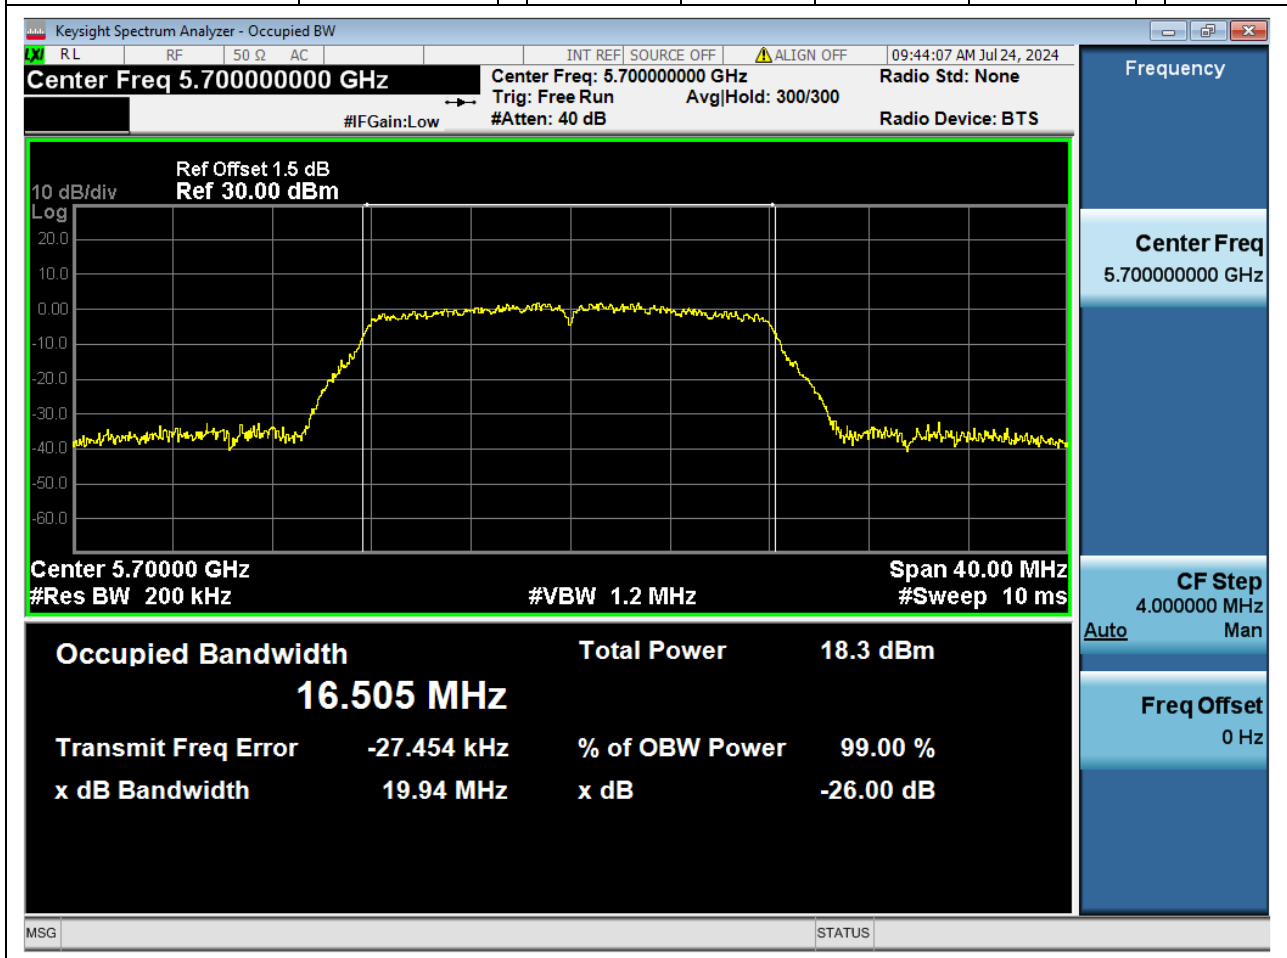

9. 802.11a_20M_U-NII-2C_H

9.1. A.2.2-99% Bandwidth(NTNV)

Center Frequency (MHz)	OBW Power (%)	RBW (MHz)	Detector	Limit (MHz)	OBW (MHz)	Verdict
5700	99	0.2	Peak	0	16.504832	Unknown