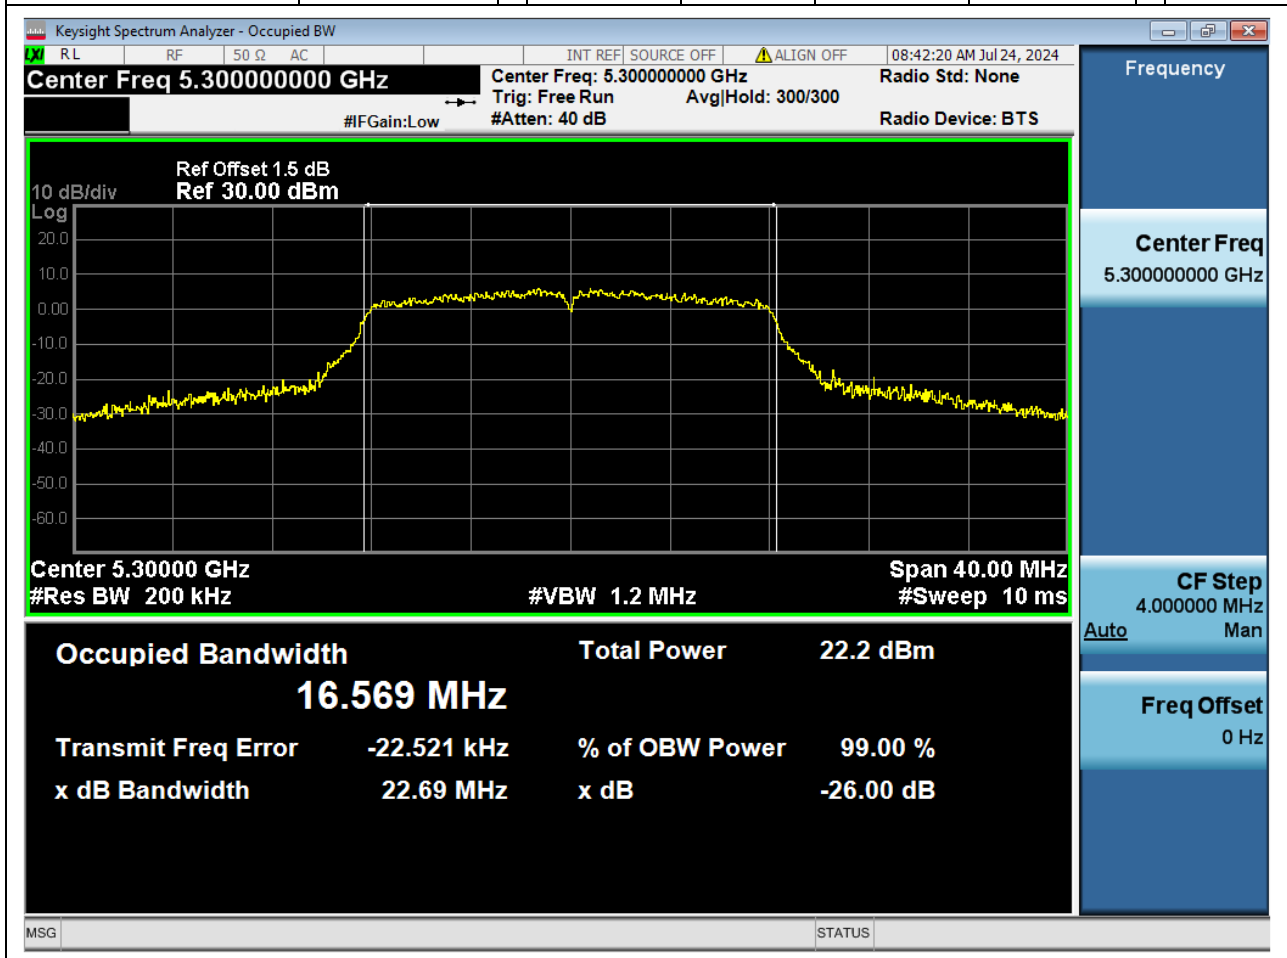

5. 802.11a_20M_U-NII-2A_M

5.1. A.2.2-99% Bandwidth(NTNV)

Center Frequency (MHz)	OBW Power (%)	RBW (MHz)	Detector	Limit (MHz)	OBW (MHz)	Verdict
5300	99	0.2	Peak	0	16.569102	Unknown