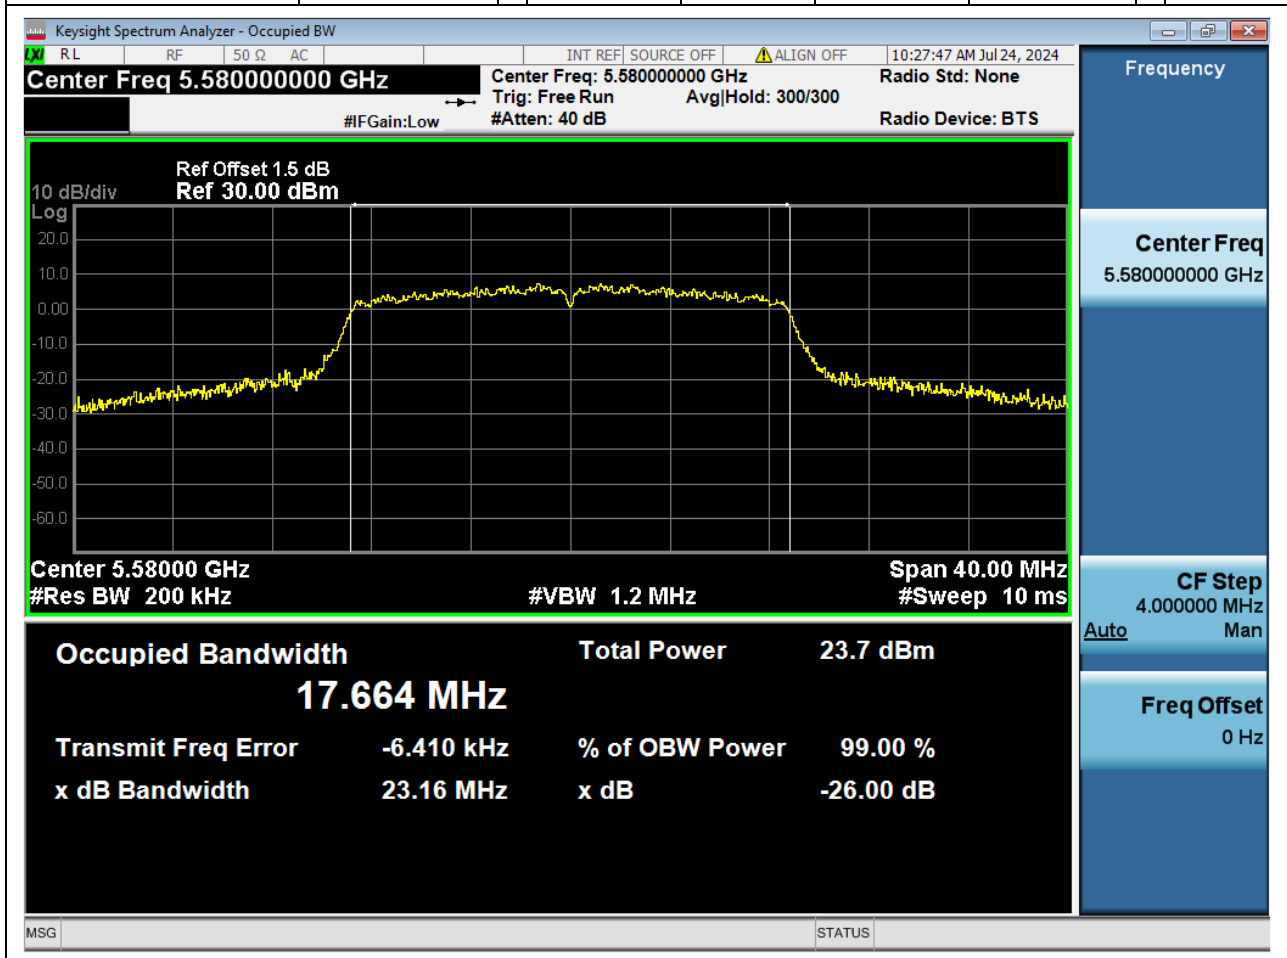

33. 802.11ac_20M_U-NII-2C_M

33.1. A.2.2-99% Bandwidth(NTNV)

Center Frequency (MHz)	OBW Power (%)	RBW (MHz)	Detector	Limit (MHz)	OBW (MHz)	Verdict
5580	99	0.2	Peak	0	17.664398	Unknown