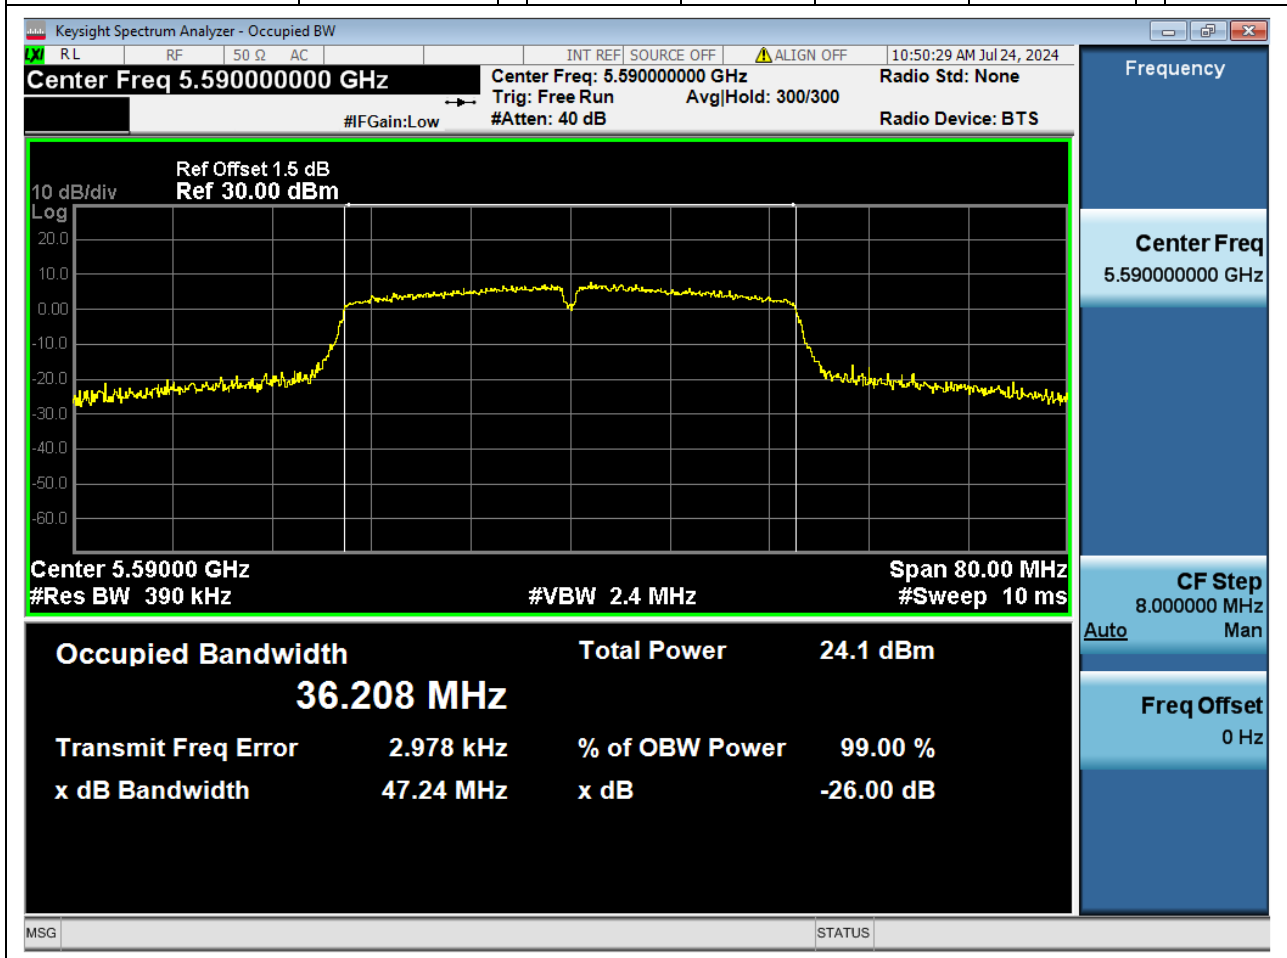

40. 802.11ac_40M_U-NII-2C_M

40.1. A.2.2-99% Bandwidth(NTNV)

Center Frequency (MHz)	OBW Power (%)	RBW (MHz)	Detector	Limit (MHz)	OBW (MHz)	Verdict
5590	99	0.39	Peak	0	36.208099	Unknown