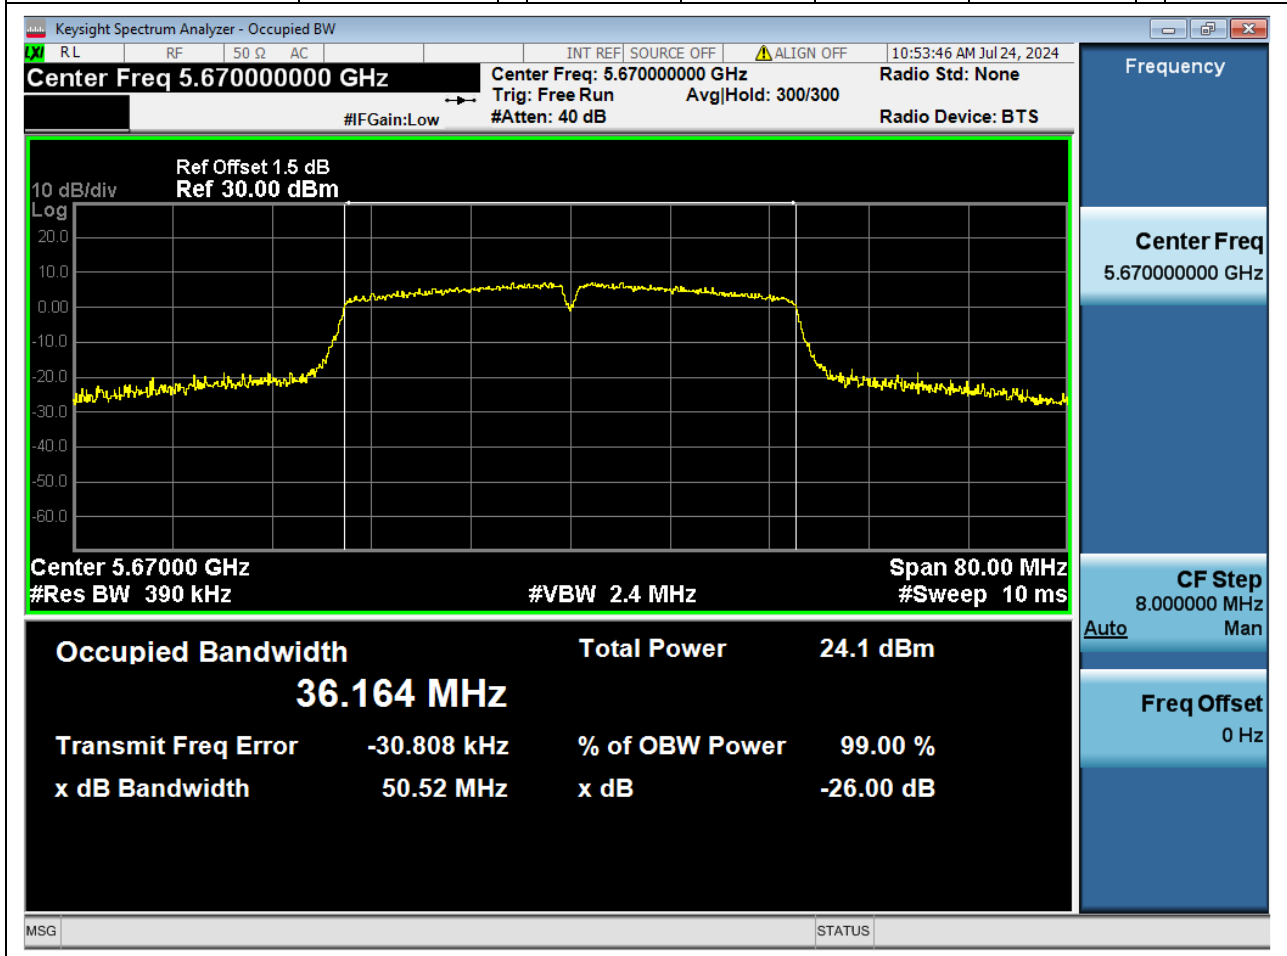

41. 802.11ac_40M_U-NII-2C_H

41.1. A.2.2-99% Bandwidth(NTNV)

Center Frequency (MHz)	OBW Power (%)	RBW (MHz)	Detector	Limit (MHz)	OBW (MHz)	Verdict
5670	99	0.39	Peak	0	36.164358	Unknown