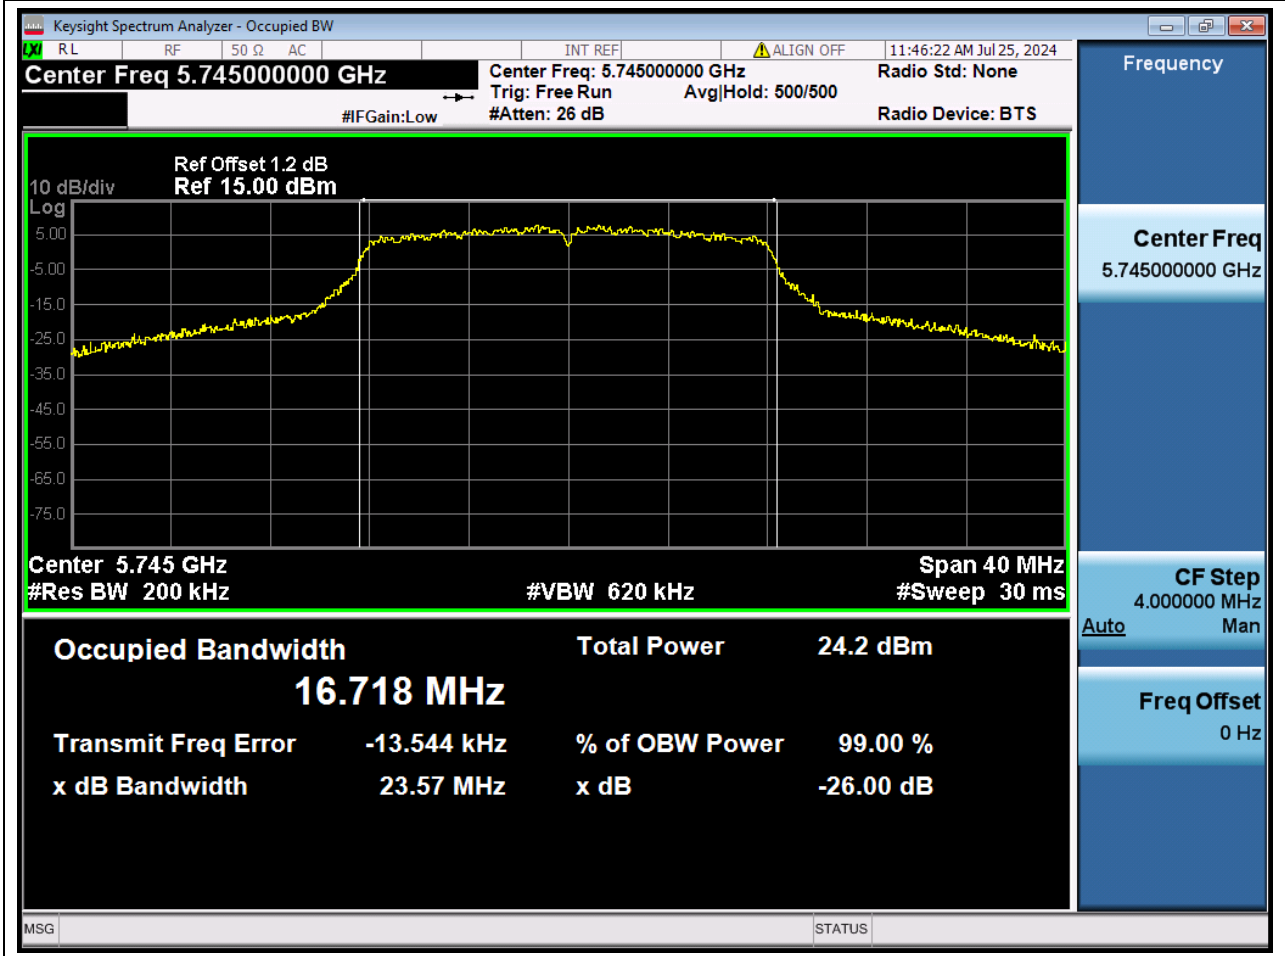

1. 802.11a_20M_U-NII-3_L

1.1. A.2-26dB Bandwidth(NTNV)

Center Frequency (MHz)	XdB Down	RBW (MHz)	Detector	Limit (MHz)	XdB BandWidth (MHz)	Verdict
5745	26	0.2	Peak	0	23.568604	Unknow