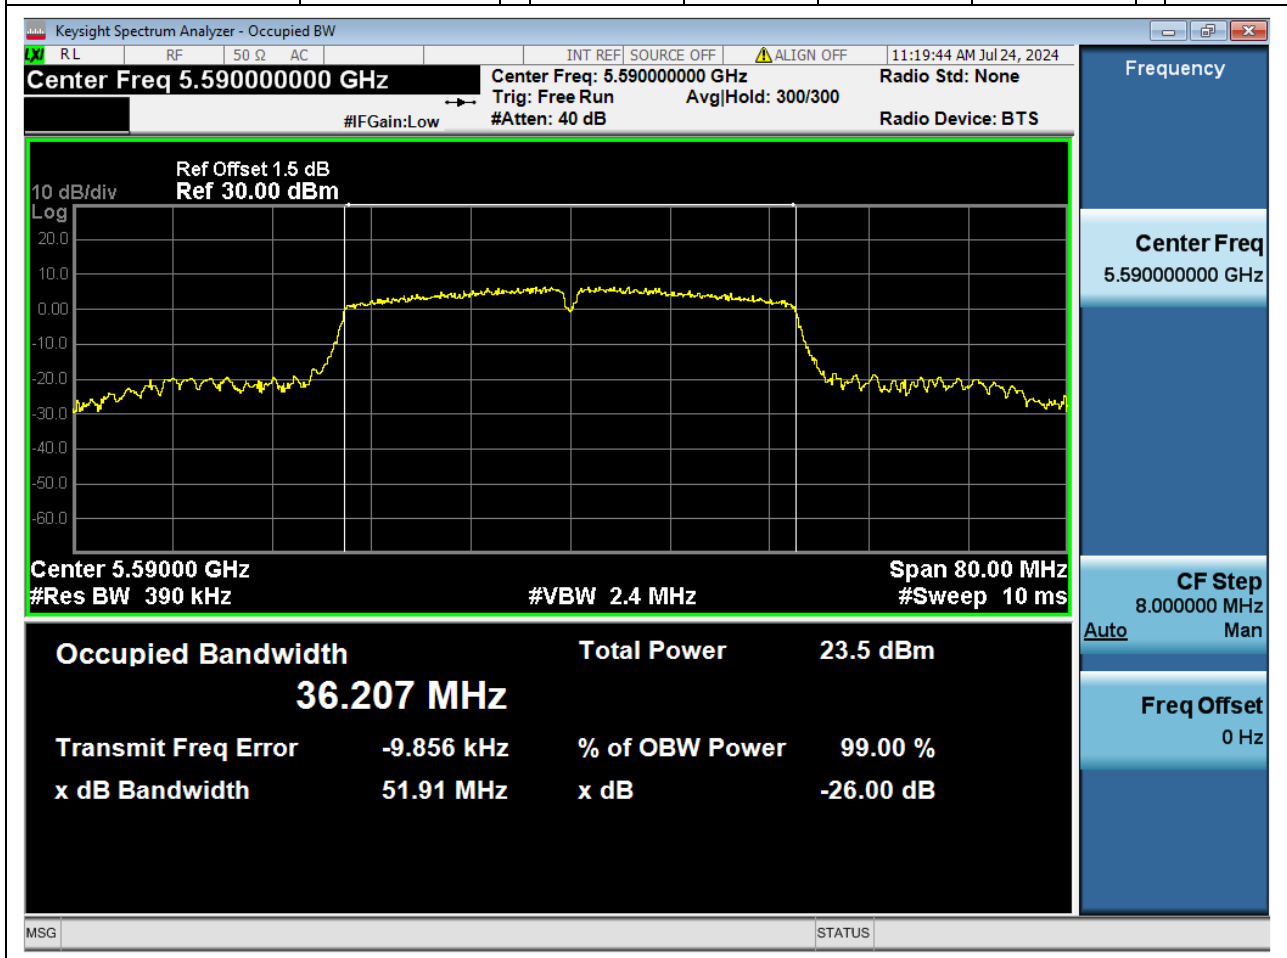

24. 802.11n_40M_U-NII-2C_M

24.1. A.2.2-99% Bandwidth(NTNV)

Center Frequency (MHz)	OBW Power (%)	RBW (MHz)	Detector	Limit (MHz)	OBW (MHz)	Verdict
5590	99	0.39	Peak	0	36.20733	Unknown