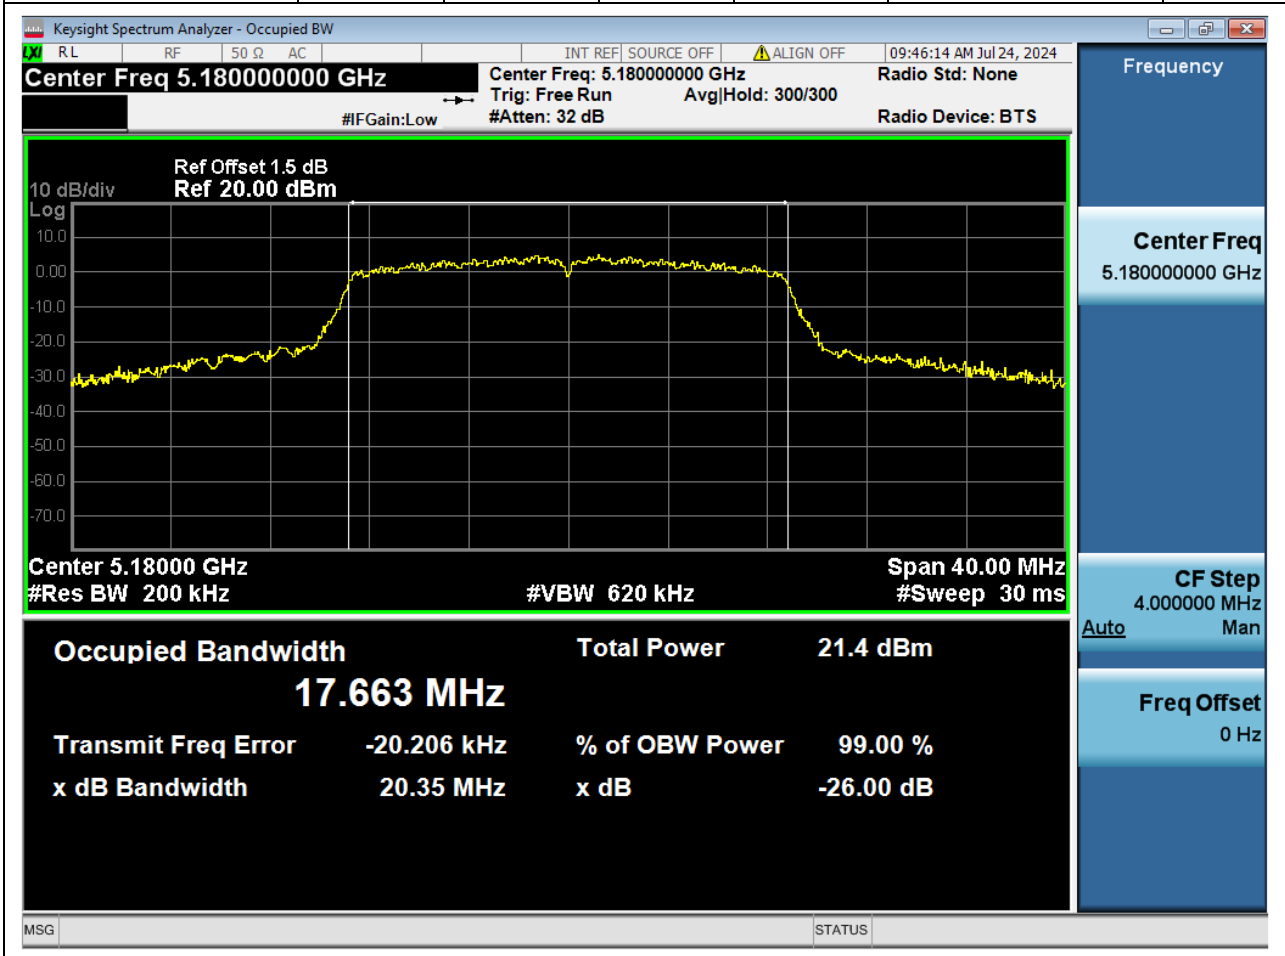

10. 802.11n_20M_U-NII-1_L

10.1. A.2-26dB Bandwidth(NTNV)

Center Frequency (MHz)	XdB Down	RBW (MHz)	Detector	Limit (MHz)	XdB BandWidth (MHz)	Verdict
5180	26	0.2	Peak	0	20.349416	Unknow