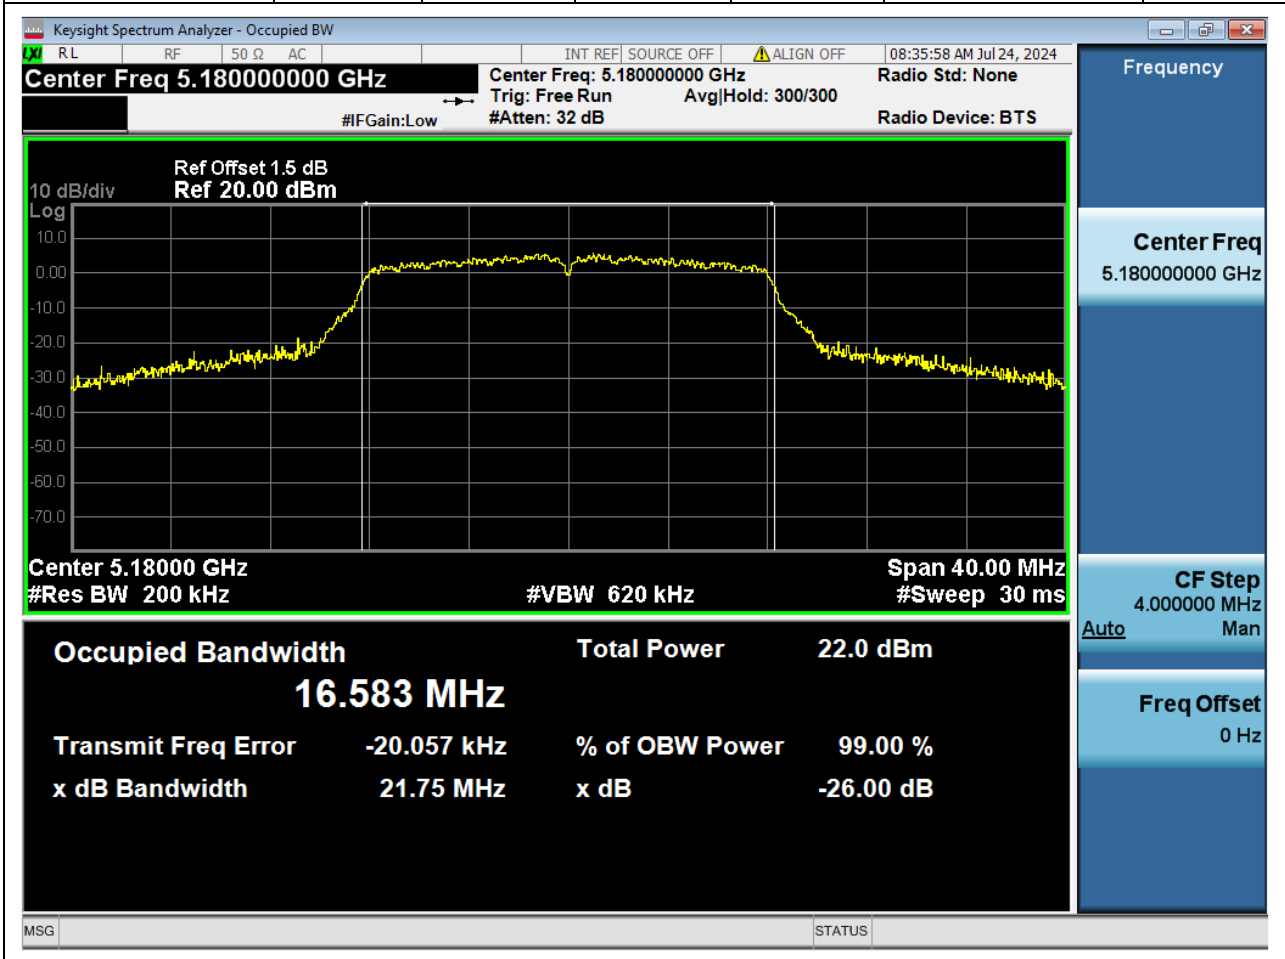

1. 802.11a_20M_U-NII-1_L

1.1. A.2-26dB Bandwidth(NTNV)

Center Frequency (MHz)	XdB Down	RBW (MHz)	Detector	Limit (MHz)	XdB BandWidth (MHz)	Verdict
5180	26	0.2	Peak	0	21.749315	Unknow