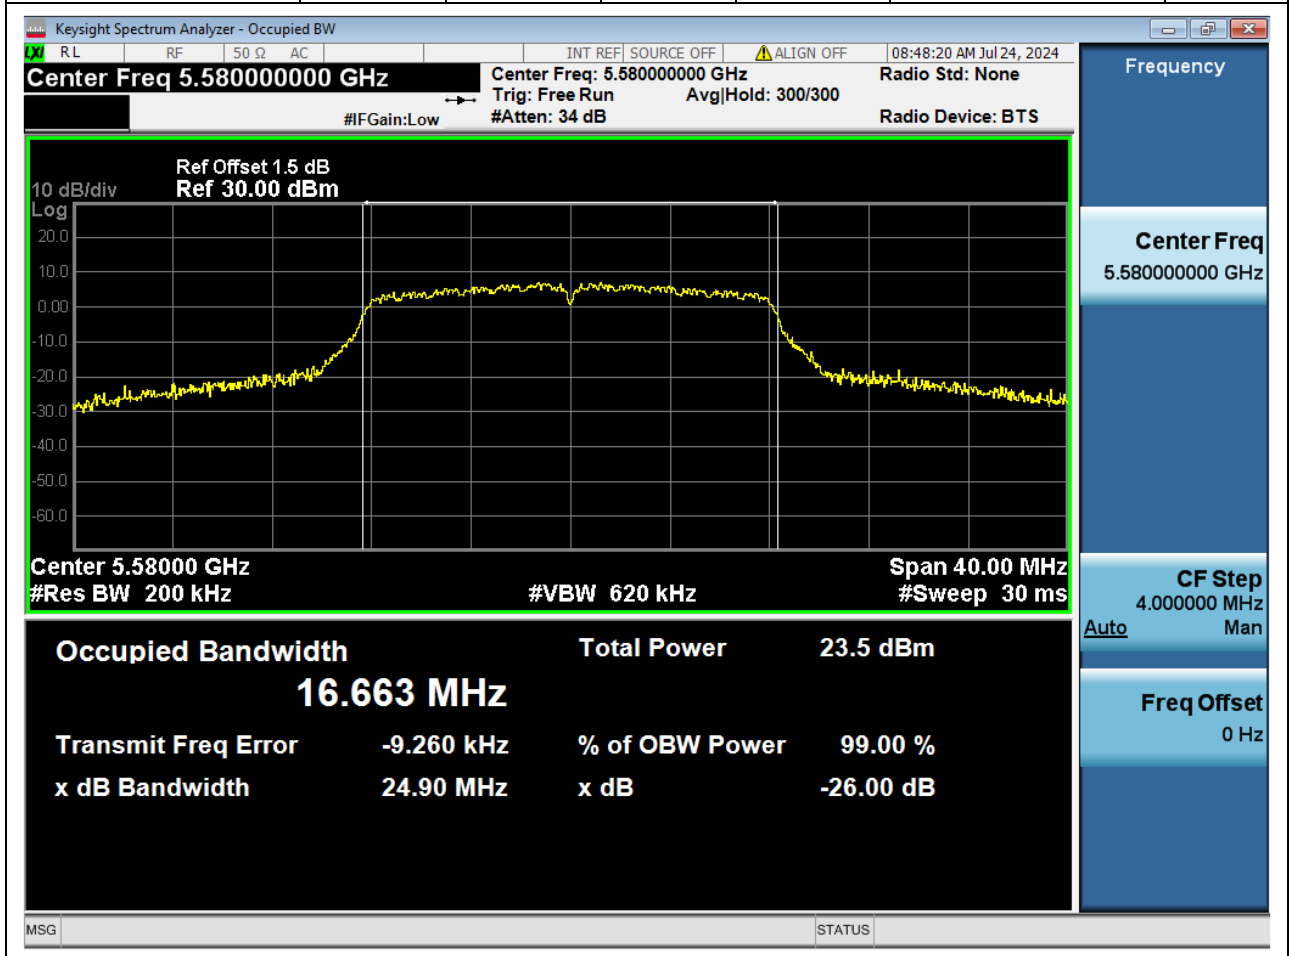

8. 802.11a_20M_U-NII-2C_M

8.1. A.2-26dB Bandwidth(NTNV)

Center Frequency (MHz)	XdB Down	RBW (MHz)	Detector	Limit (MHz)	XdB BandWidth (MHz)	Verdict
5580	26	0.2	Peak	0	24.896812	Unknow