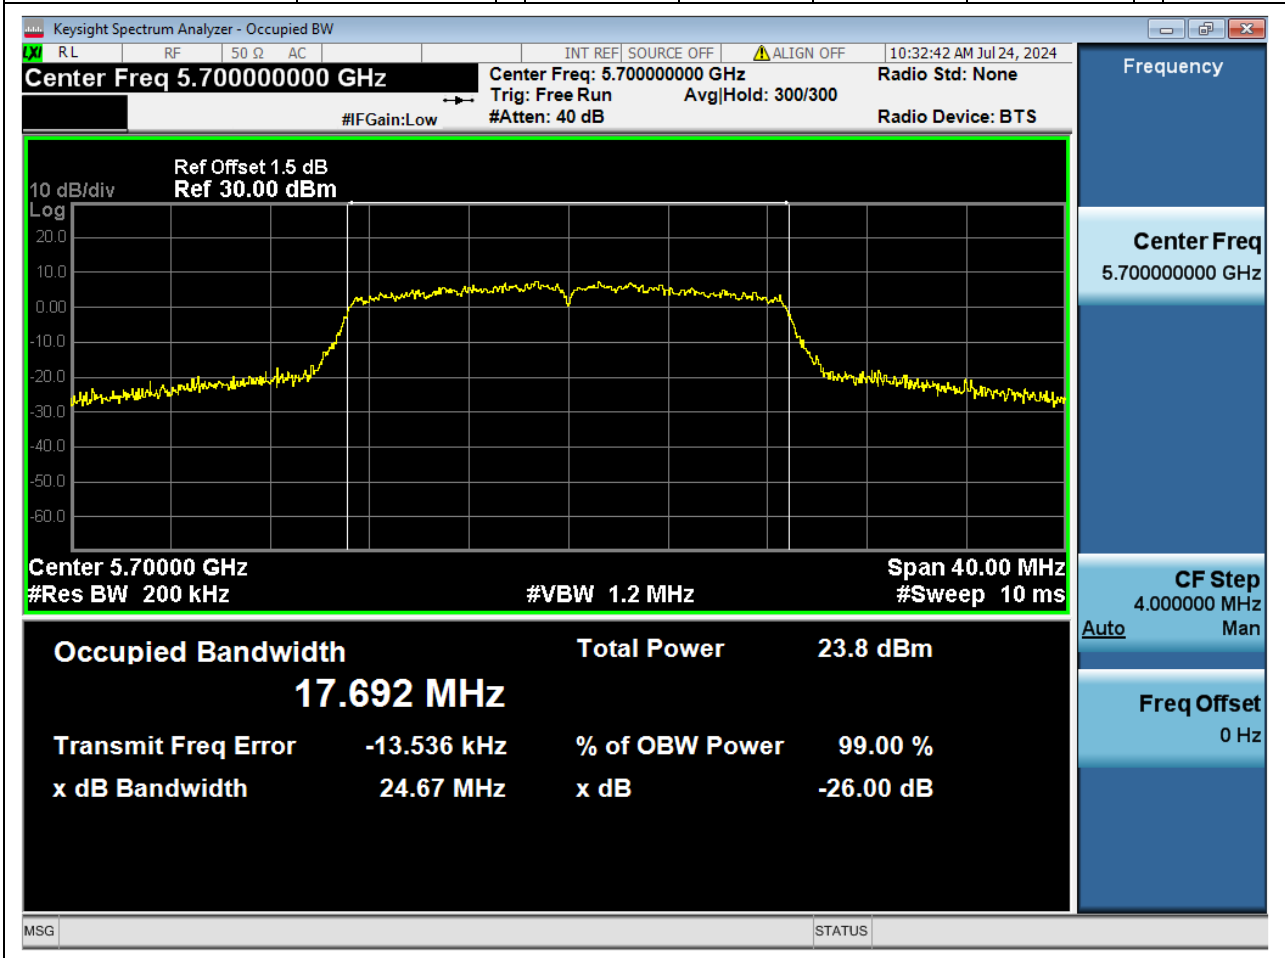

34. 802.11ac_20M_U-NII-2C_H

34.1. A.2.2-99% Bandwidth(NTNV)

Center Frequency (MHz)	OBW Power (%)	RBW (MHz)	Detector	Limit (MHz)	OBW (MHz)	Verdict
5700	99	0.2	Peak	0	17.691505	Unknown