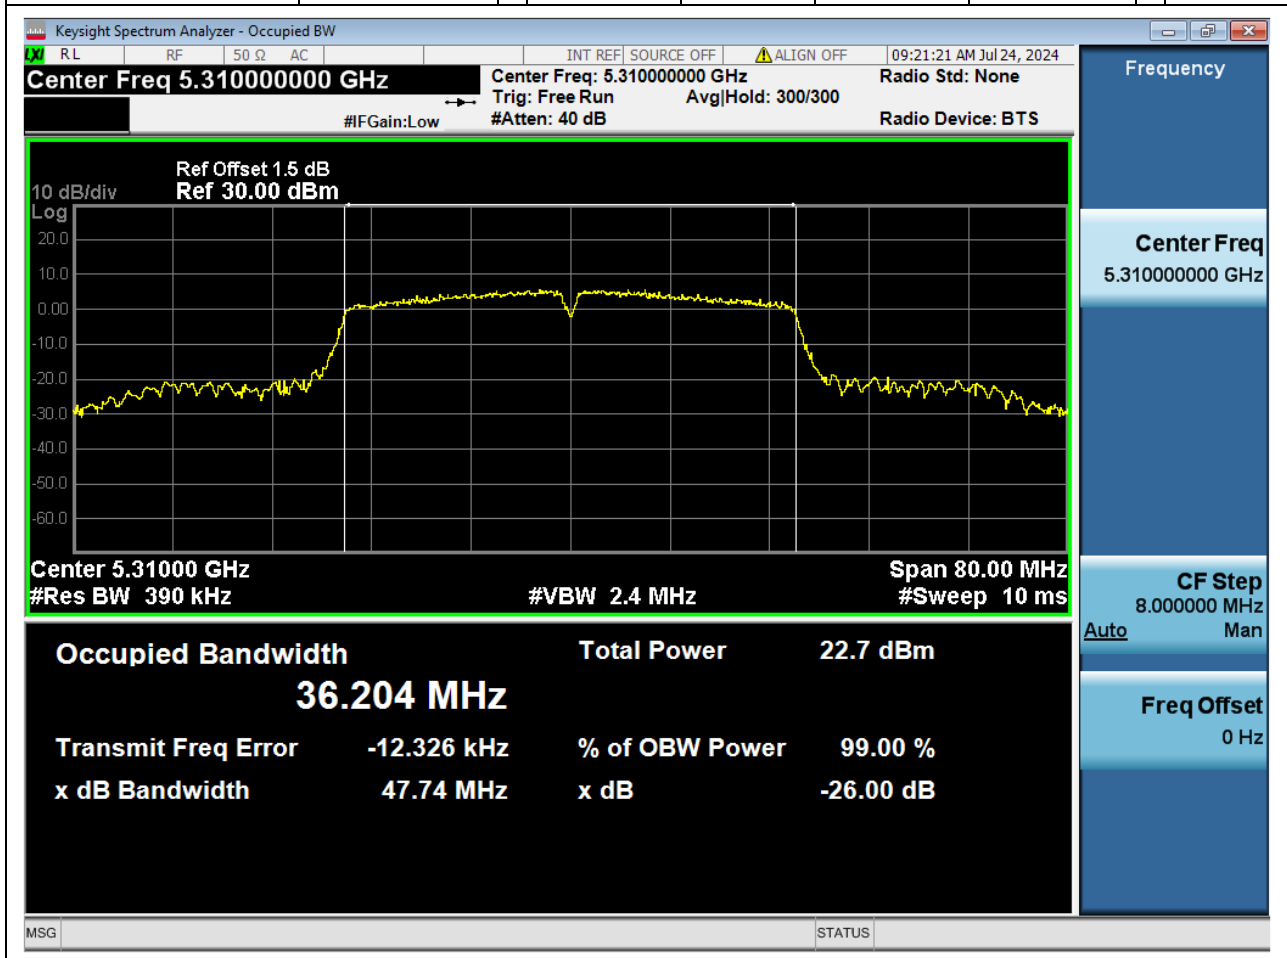

22. 802.11n_40M_U-NII-2A_H

22.1. A.2.2-99% Bandwidth(NTNV)

Center Frequency (MHz)	OBW Power (%)	RBW (MHz)	Detector	Limit (MHz)	OBW (MHz)	Verdict
5310	99	0.39	Peak	0	36.204478	Unknown