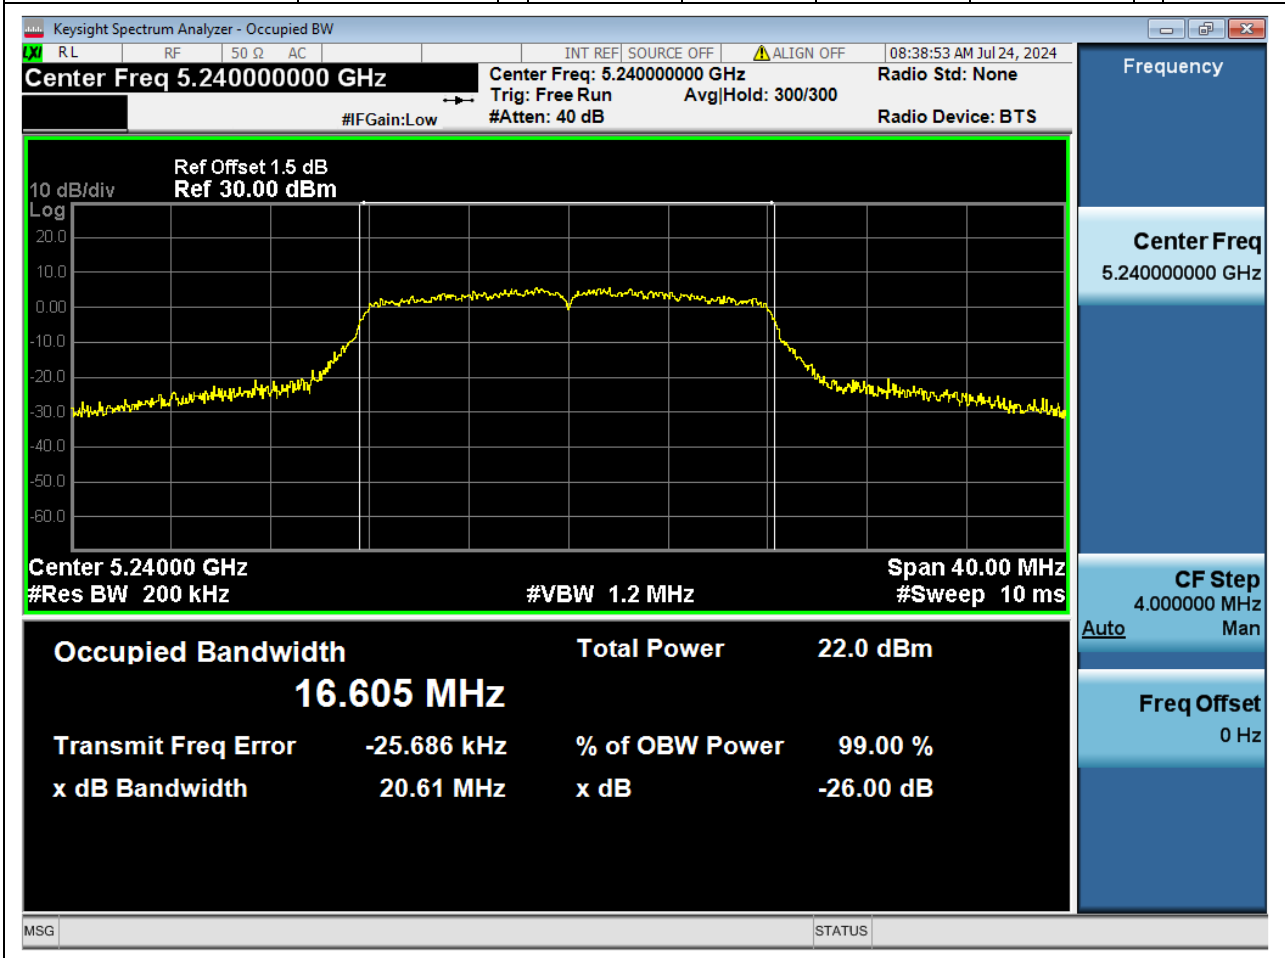

3. 802.11a_20M_U-NII-1_H

3.1. A.2.2-99% Bandwidth(NTNV)

Center Frequency (MHz)	OBW Power (%)	RBW (MHz)	Detector	Limit (MHz)	OBW (MHz)	Verdict
5240	99	0.2	Peak	0	16.60481	Unknown