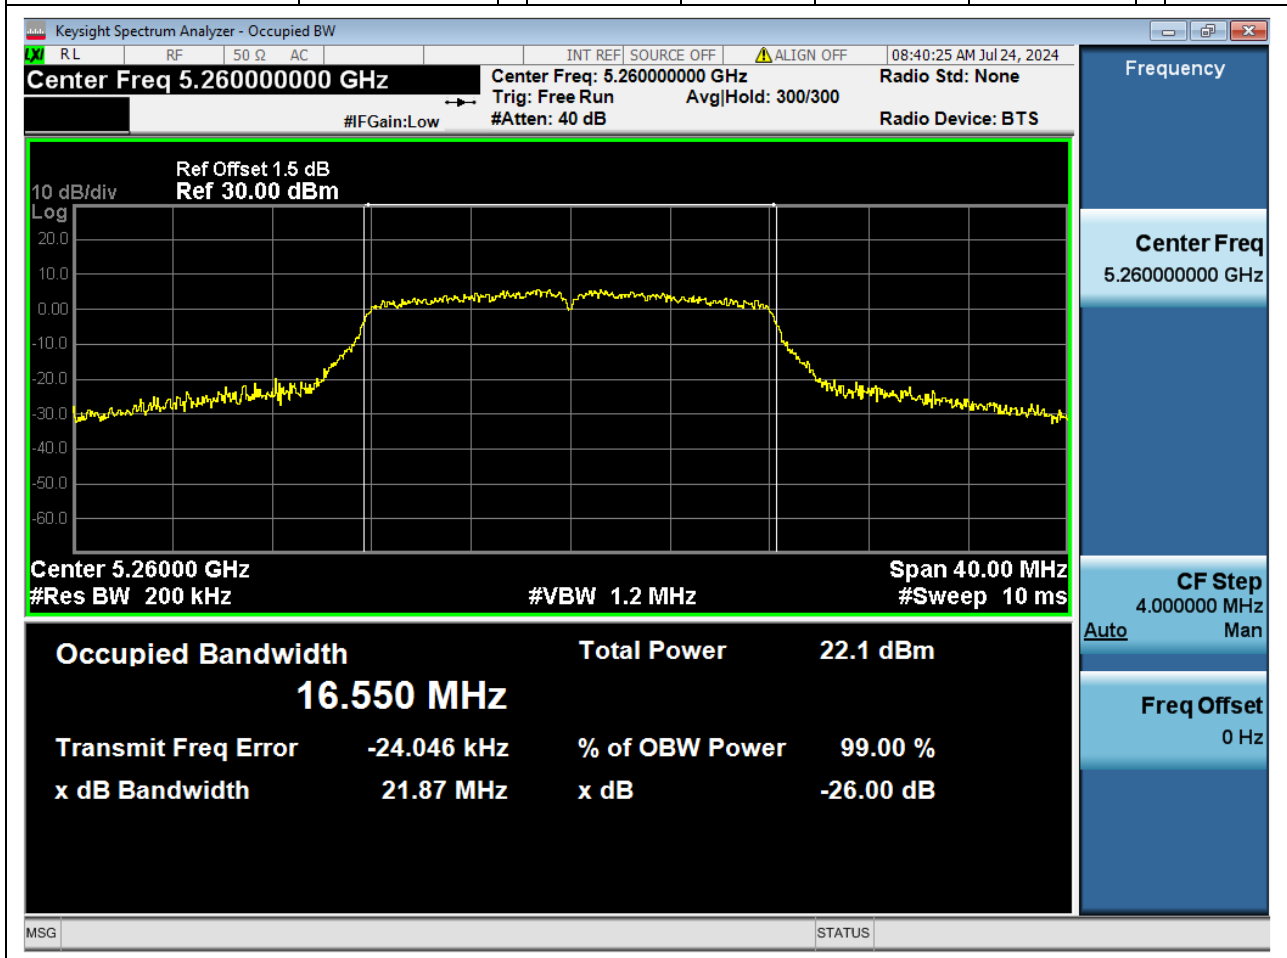

4. 802.11a_20M_U-NII-2A_L

4.1. A.2.2-99% Bandwidth(NTNV)

Center Frequency (MHz)	OBW Power (%)	RBW (MHz)	Detector	Limit (MHz)	OBW (MHz)	Verdict
5260	99	0.2	Peak	0	16.549921	Unknown