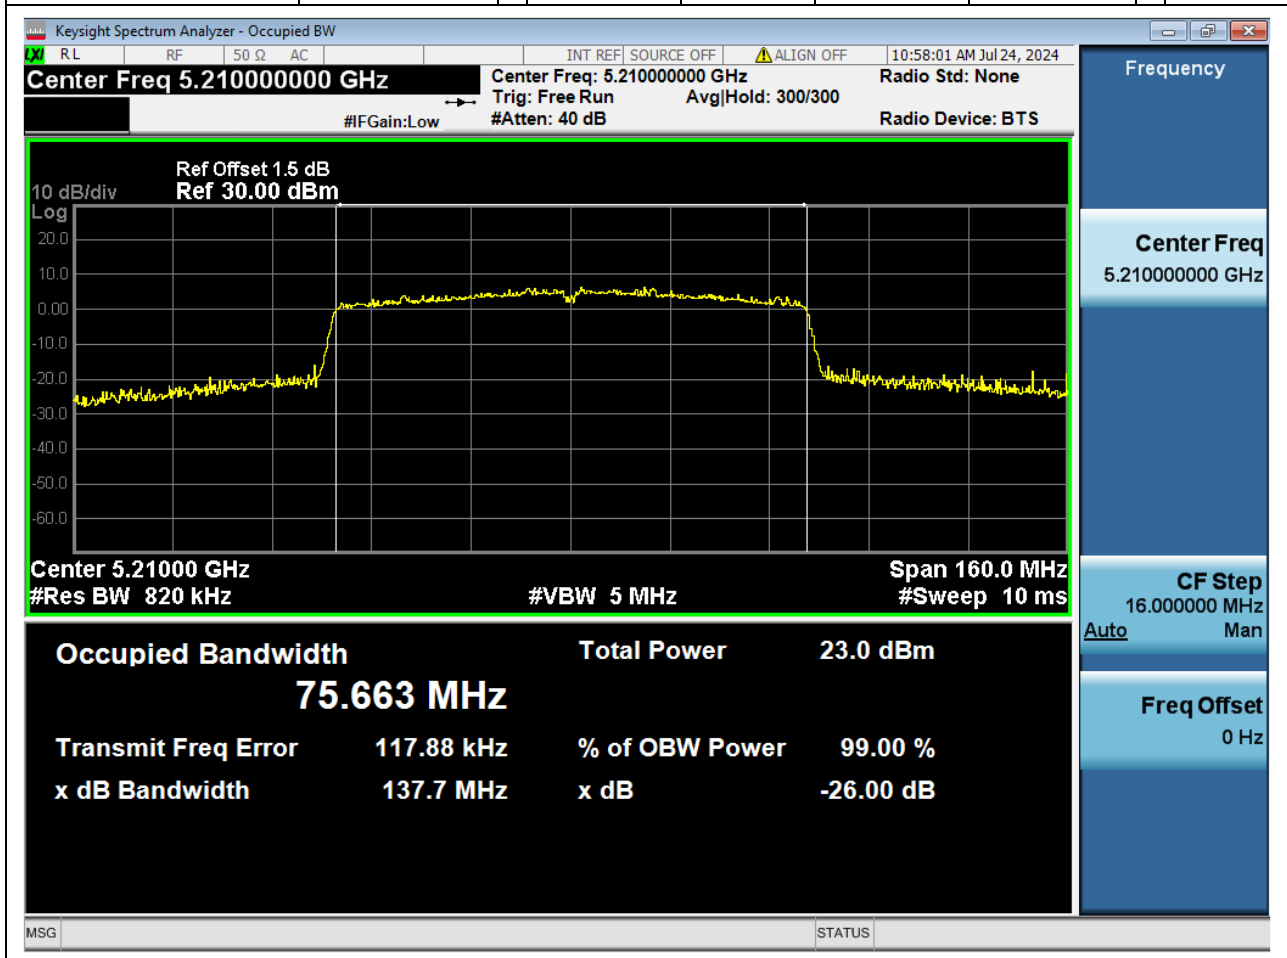

42. 802.11ac_80M_U-NII-1_M

42.1. A.2.2-99% Bandwidth(NTNV)

Center Frequency (MHz)	OBW Power (%)	RBW (MHz)	Detector	Limit (MHz)	OBW (MHz)	Verdict
5210	99	0.82	Peak	0	75.662832	Unknown