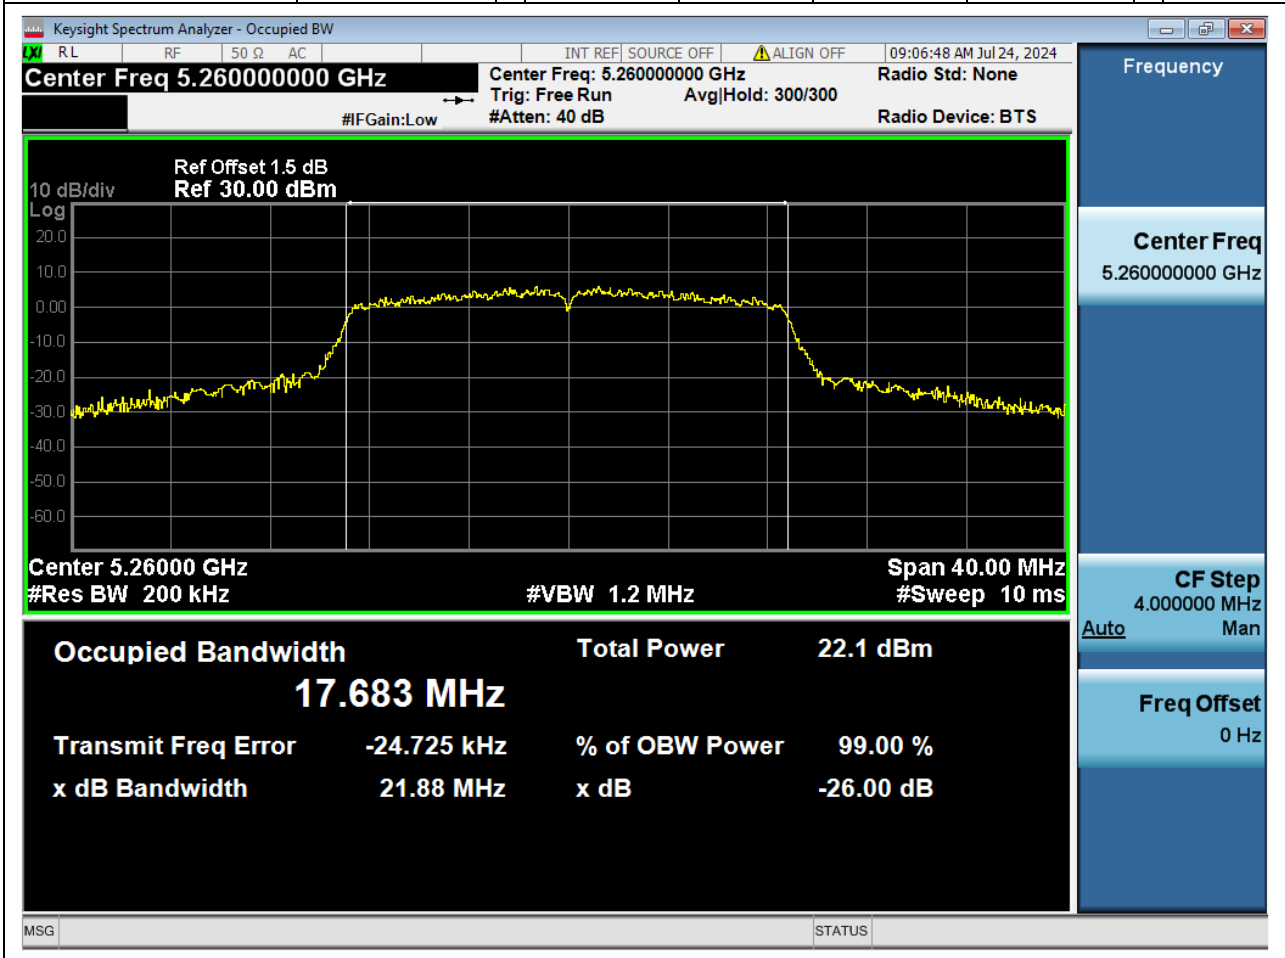

13. 802.11n_20M_U-NII-2A_L

13.1. A.2.2-99% Bandwidth(NTNV)

Center Frequency (MHz)	OBW Power (%)	RBW (MHz)	Detector	Limit (MHz)	OBW (MHz)	Verdict
5260	99	0.2	Peak	0	17.682603	Unknown