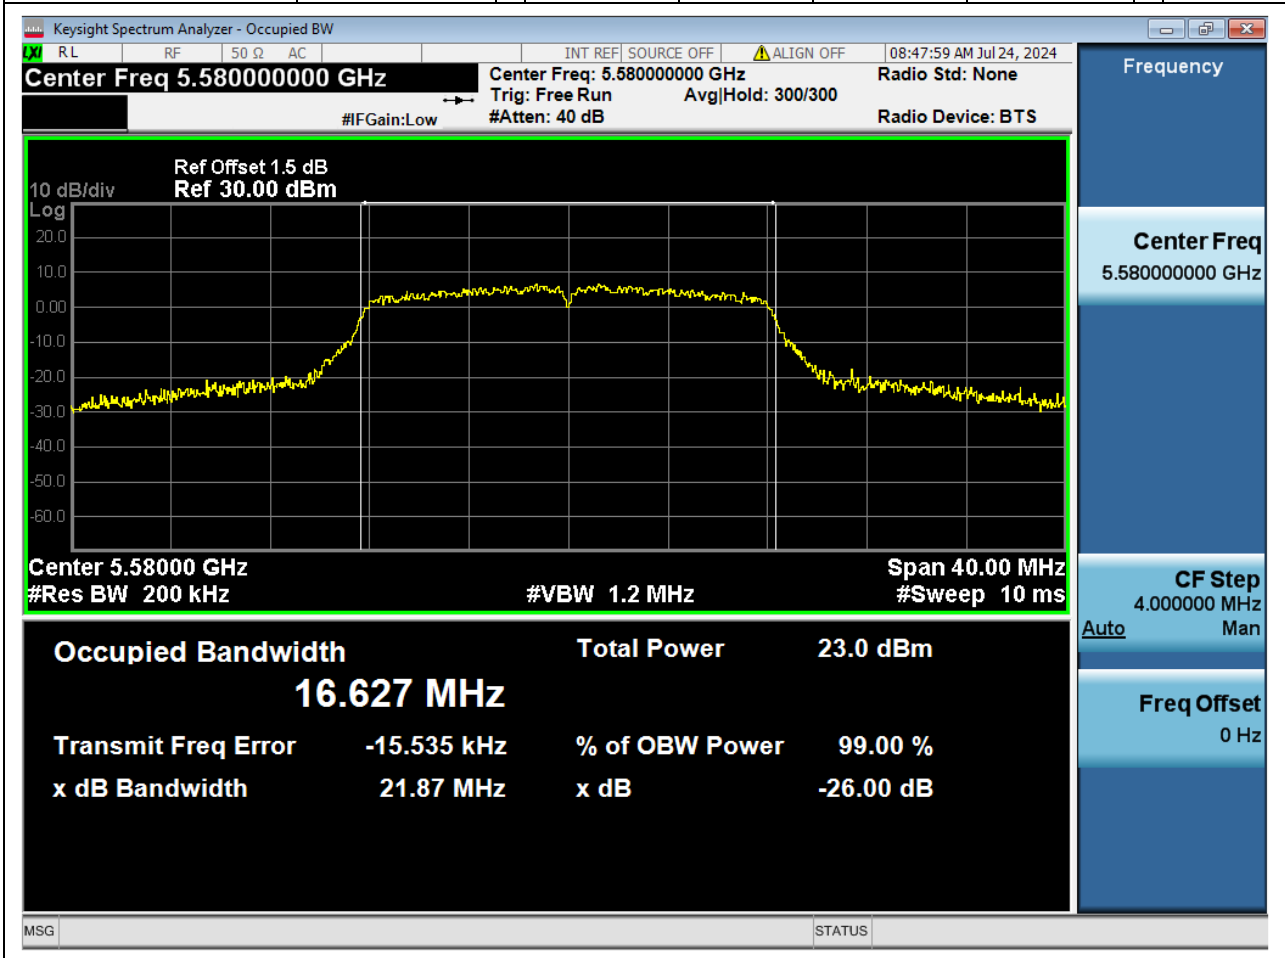

8. 802.11a_20M_U-NII-2C_M

8.1. A.2.2-99% Bandwidth(NTNV)

Center Frequency (MHz)	OBW Power (%)	RBW (MHz)	Detector	Limit (MHz)	OBW (MHz)	Verdict
5580	99	0.2	Peak	0	16.627355	Unknown