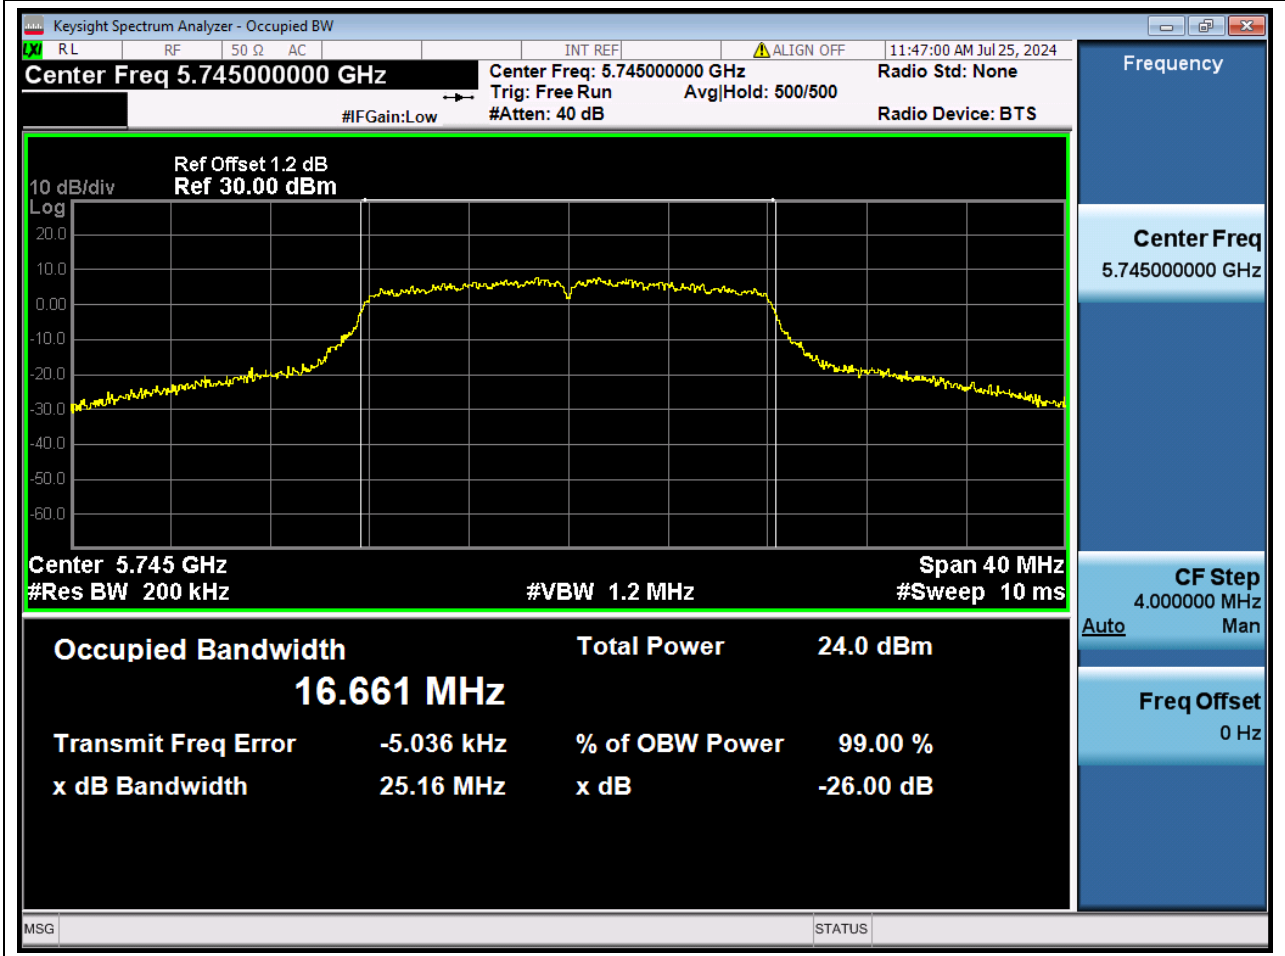

1. 802.11a_20M_U-NII-3_L

1.1. A.2.2-99% Bandwidth(NTNV)

Center Frequency (MHz)	OBW Power (%)	RBW (MHz)	Detector	Limit (MHz)	OBW (MHz)	Verdict
5745	99	0.2	Peak	0	16.660648	Unknow