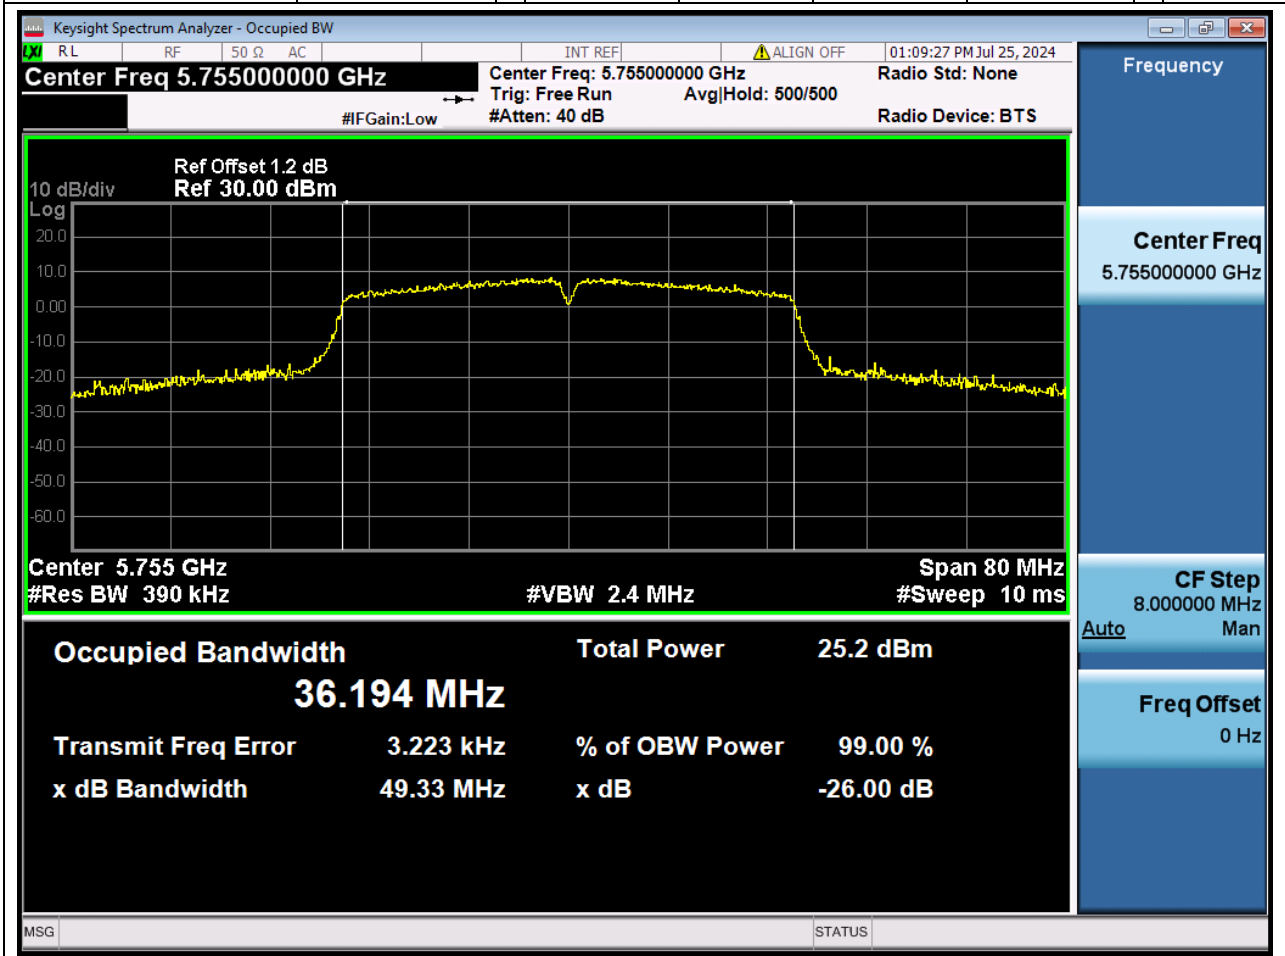

12. 802.11ac_40M_U-NII-3_L

12.1. A.2.2-99% Bandwidth(NTNV)

Center Frequency (MHz)	OBW Power (%)	RBW (MHz)	Detector	Limit (MHz)	OBW (MHz)	Verdict
5755	99	0.39	Peak	0	36.194079	Unknown