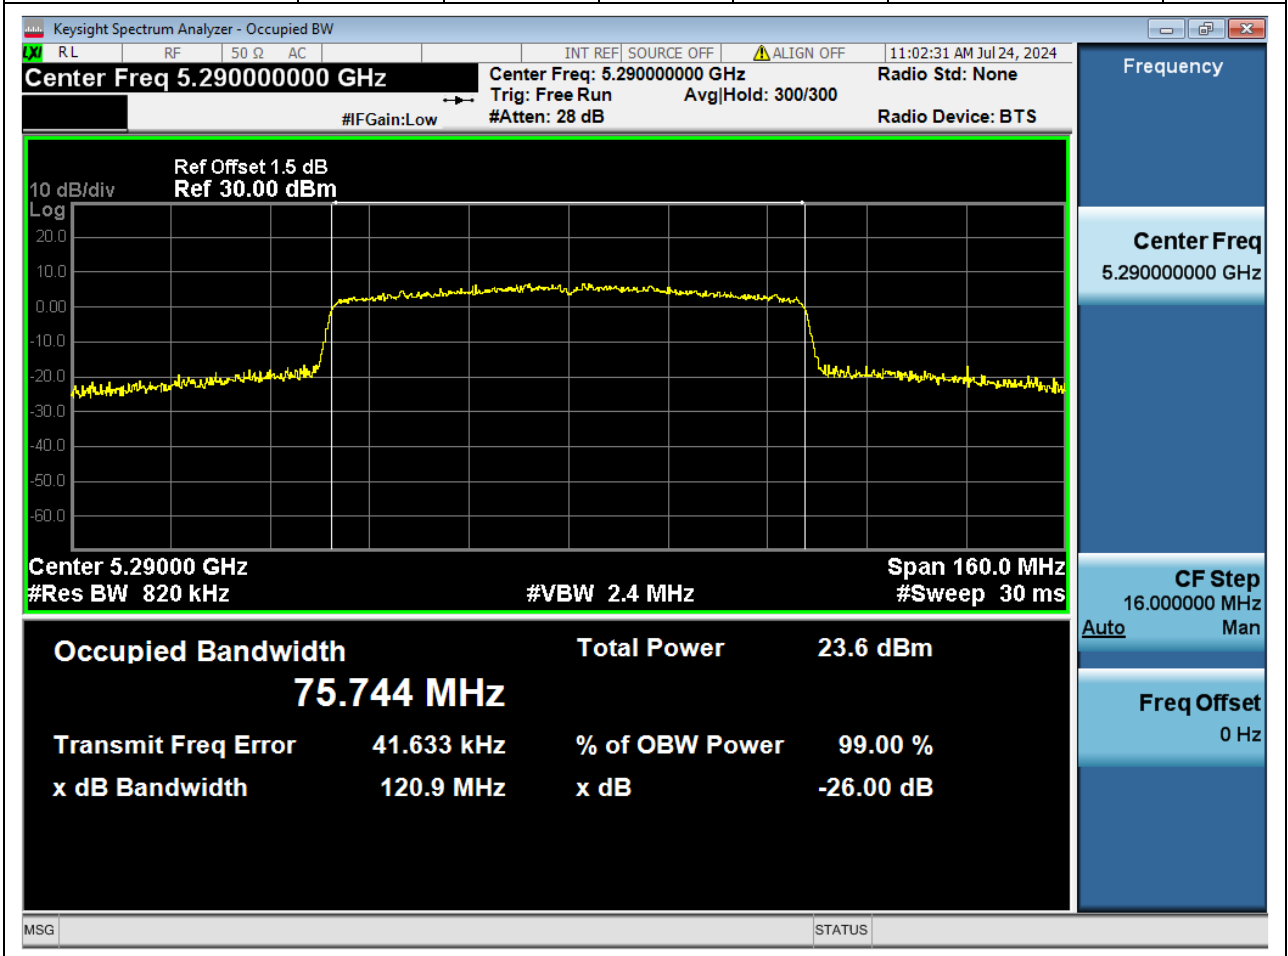

43. 802.11ac_80M_U-NII-2A_M

43.1. A.2-26dB Bandwidth(NTNV)

Center Frequency (MHz)	XdB Down	RBW (MHz)	Detector	Limit (MHz)	XdB BandWidth (MHz)	Verdict
5290	26	0.82	Peak	0	120.933841	Unknow