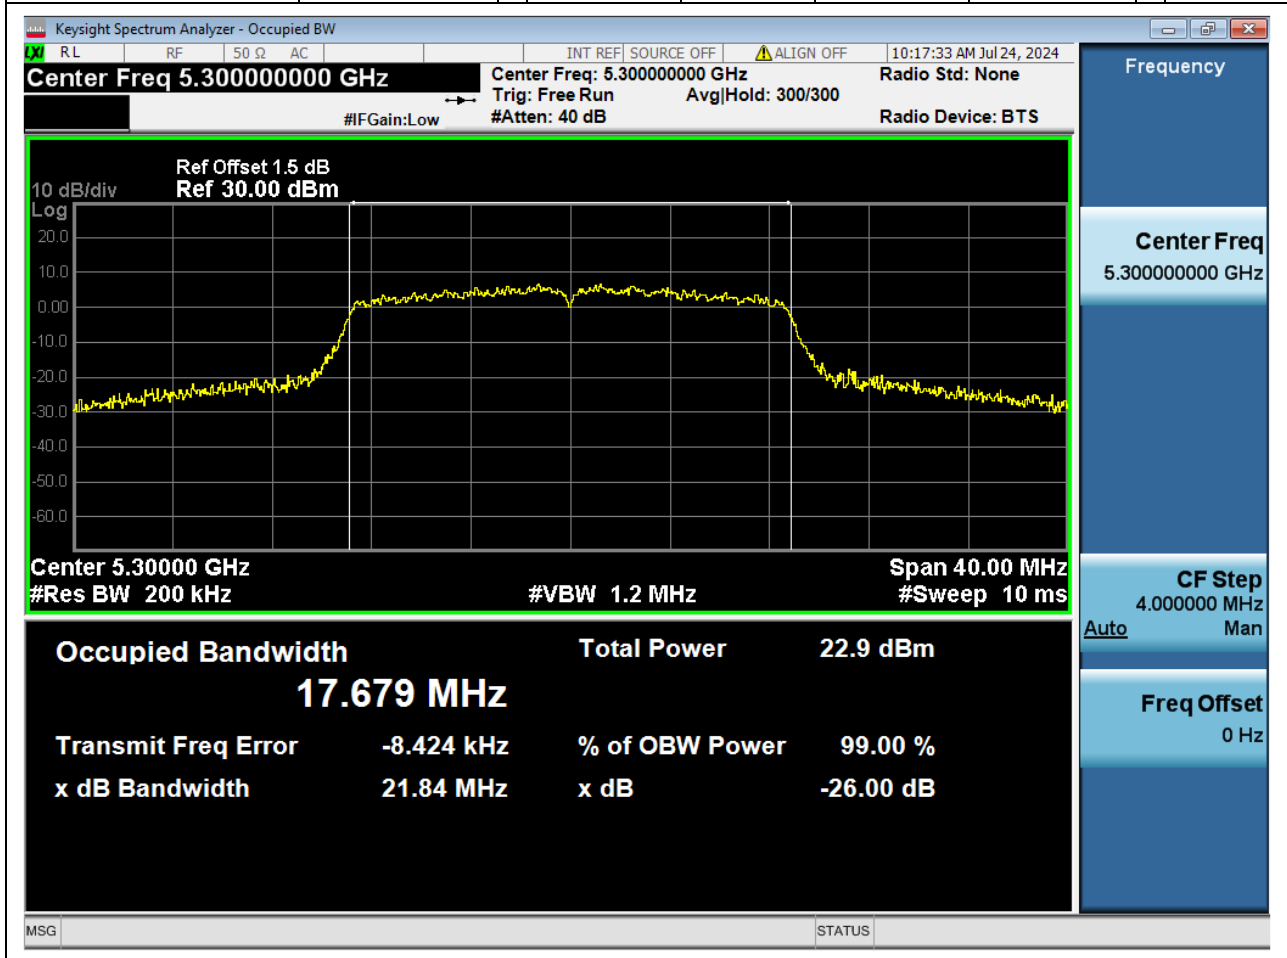

30. 802.11ac_20M_U-NII-2A_M

30.1. A.2.2-99% Bandwidth(NTNV)

Center Frequency (MHz)	OBW Power (%)	RBW (MHz)	Detector	Limit (MHz)	OBW (MHz)	Verdict
5300	99	0.2	Peak	0	17.679228	Unknown