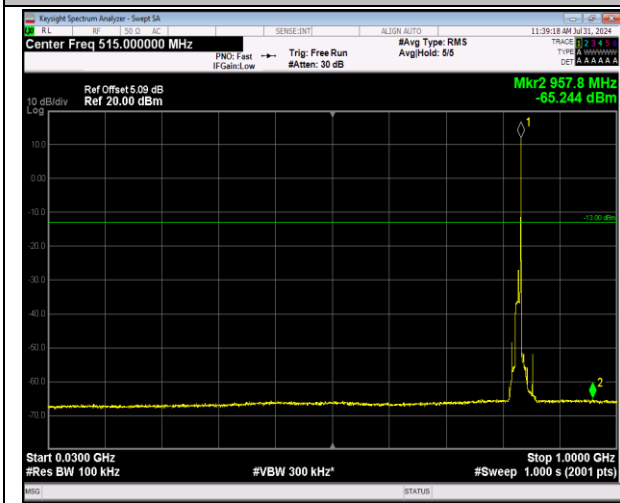

5-5-10MHz-10MHz-64QAM-64QAM-20476-20575-1RB#
0-1RB#49-30~1000MHz-PASS

5-5-10MHz-10MHz-64QAM-64QAM-20476-20575-1RB#4
49-0RB#0-30~1000MHz-PASS