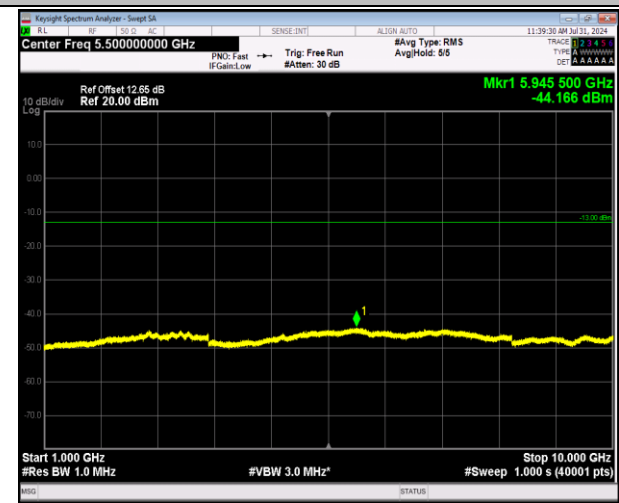

5-5-10MHz-10MHz-64QAM-64QAM-20476-20575-1RB#0
-1RB#49-1000~10000MHz-PASS

5-5-10MHz-10MHz-64QAM-64QAM-20476-20575-1RB#4
9-0RB#0-1000~10000MHz-PASS