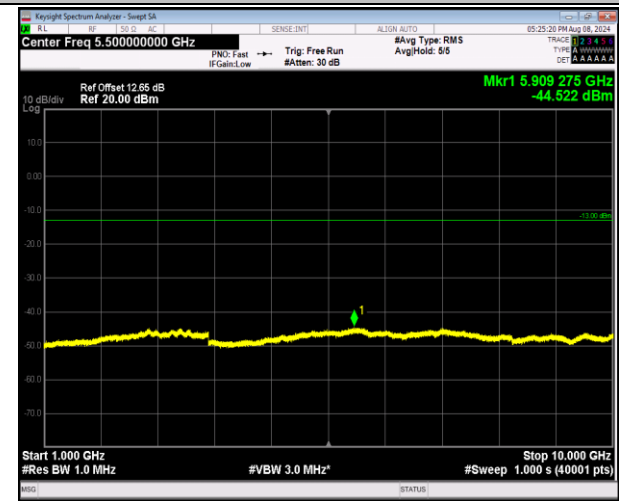

5-5-10MHz-10MHz-16QAM-16QAM-20450-20549-1RB#0-0RB#0-1000~10000MHz-PASS

5-5-10MHz-10MHz-16QAM-16QAM-20450-20549-1RB#0-1RB#49-1000~10000MHz-PASS