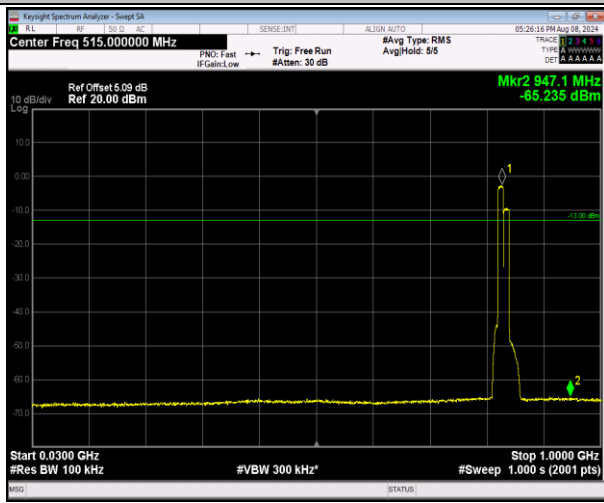

5-5-10MHz-10MHz-16QAM-16QAM-20450-20549-1RB#
49-0RB#0-30~1000MHz-PASS

5-5-10MHz-10MHz-16QAM-16QAM-20450-20549-50RB
#0-50RB#0-30~1000MHz-PASS