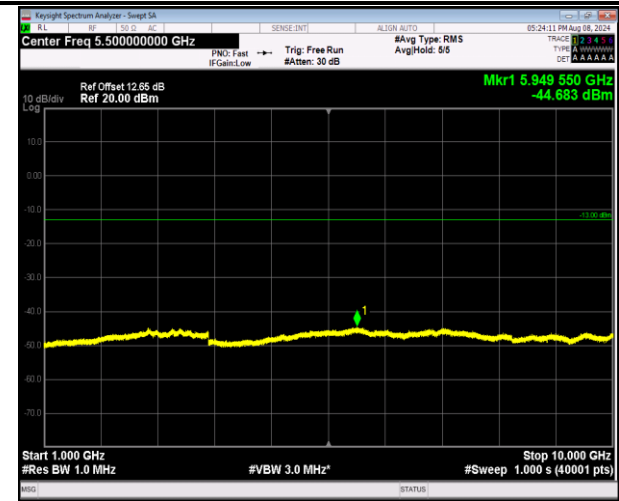

5-5-10MHz-10MHz-16QAM-16QAM-20450-20549-1RB#0-1RB#49-1000~10000MHz-PASS

5-5-10MHz-10MHz-16QAM-16QAM-20450-20549-1RB#4
9-0RB#0-1000~10000MHz-PASS