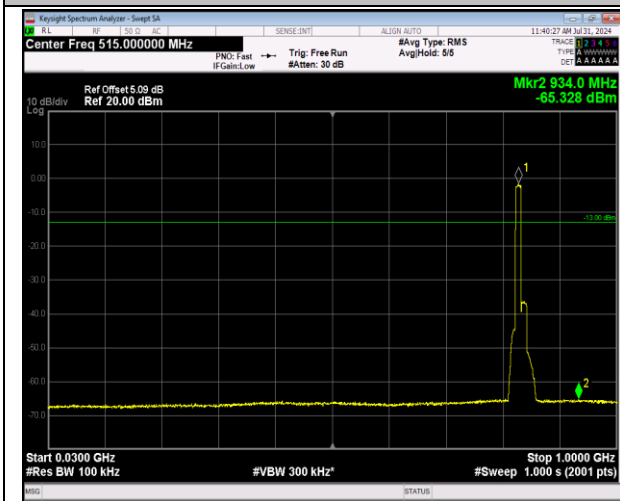

5-5-10MHz-10MHz-64QAM-64QAM-20476-20575-1RB#4
49-0RB#0-30~1000MHz-PASS

5-5-10MHz-10MHz-64QAM-64QAM-20476-20575-50RB
#0-50RB#0-30~1000MHz-PASS