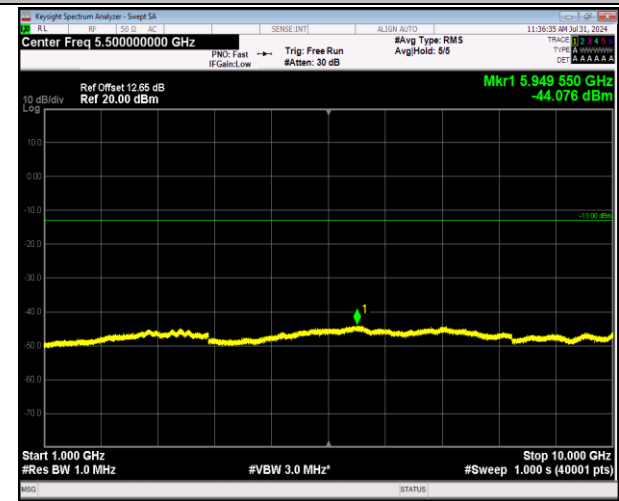

5-5-10MHz-10MHz-16QAM-16QAM-20450-20549-50RB#
0-50RB#0-1000~10000MHz-PASS

5-5-10MHz-10MHz-64QAM-64QAM-20450-20549-1RB#0
-0RB#0-1000~10000MHz-PASS