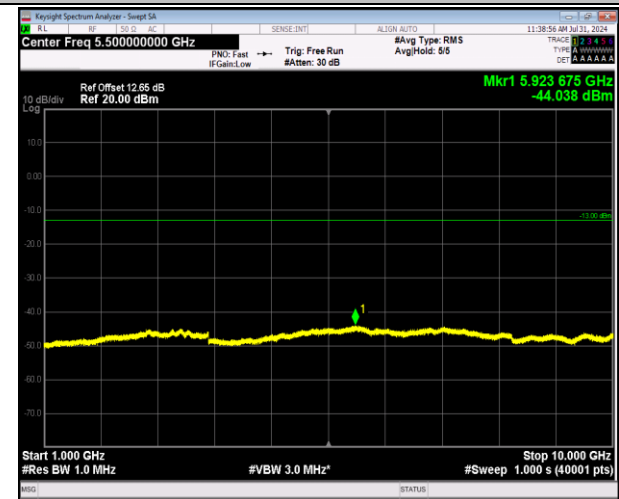

5-5-10MHz-10MHz-16QAM-16QAM-20476-20575-50RB#
0-50RB#0-1000~10000MHz-PASS

5-5-10MHz-10MHz-64QAM-64QAM-20476-20575-1RB#0
-0RB#0-1000~10000MHz-PASS