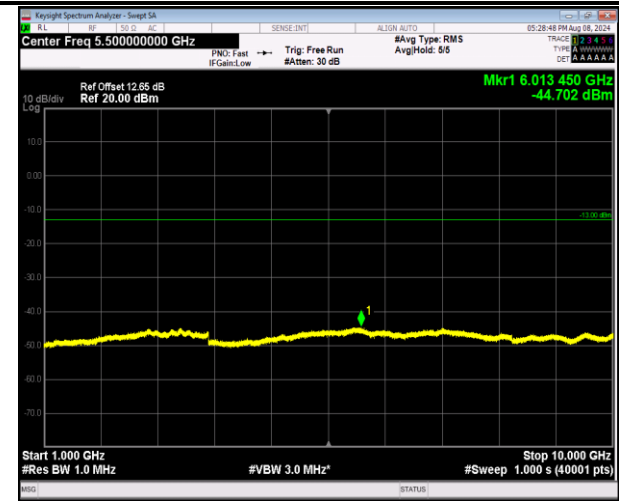

5-5-10MHz-10MHz-16QAM-16QAM-20476-20575-1RB#0-1RB#49-1000~10000MHz-PASS

5-5-10MHz-10MHz-16QAM-16QAM-20476-20575-1RB#4
9-0RB#0-1000~10000MHz-PASS