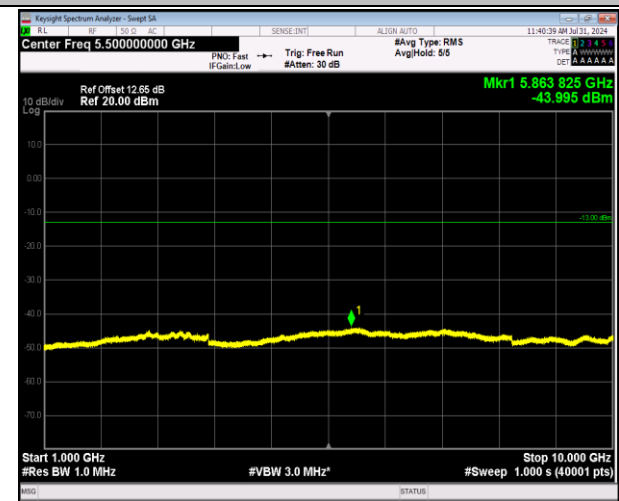

5-5-10MHz-10MHz-64QAM-64QAM-20476-20575-1RB#4
9-0RB#0-1000~10000MHz-PASS

5-5-10MHz-10MHz-64QAM-64QAM-20476-20575-50RB#
0-50RB#0-1000~10000MHz-PASS