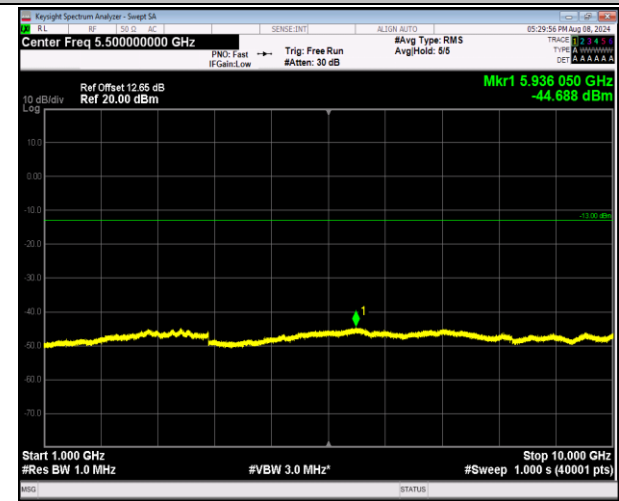

5-5-10MHz-10MHz-16QAM-16QAM-20476-20575-1RB#0-0RB#0-1000~10000MHz-PASS

5-5-10MHz-10MHz-16QAM-16QAM-20476-20575-1RB#0-1RB#49-1000~10000MHz-PASS