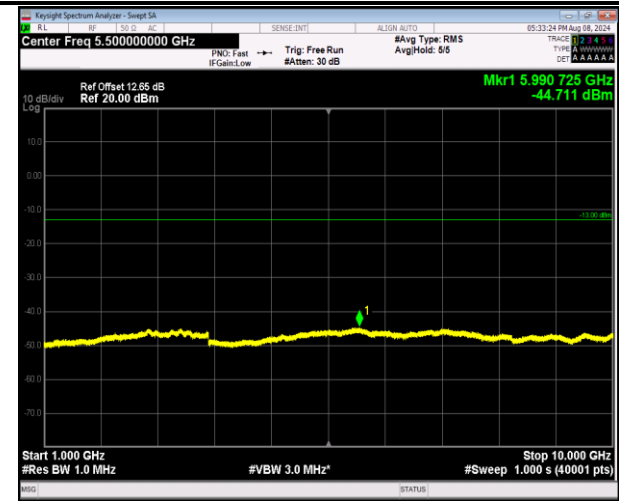

5-5-10MHz-10MHz-16QAM-16QAM-20501-20600-1RB#0-1RB#49-1000~10000MHz-PASS

5-5-10MHz-10MHz-16QAM-16QAM-20501-20600-1RB#4
9-0RB#0-1000~10000MHz-PASS