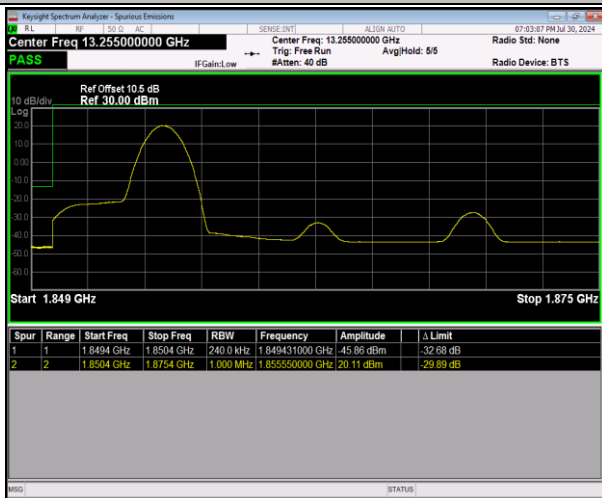

2-2-5MHz-20MHz-64QAM@64QAM-64QAM@64QAM-18