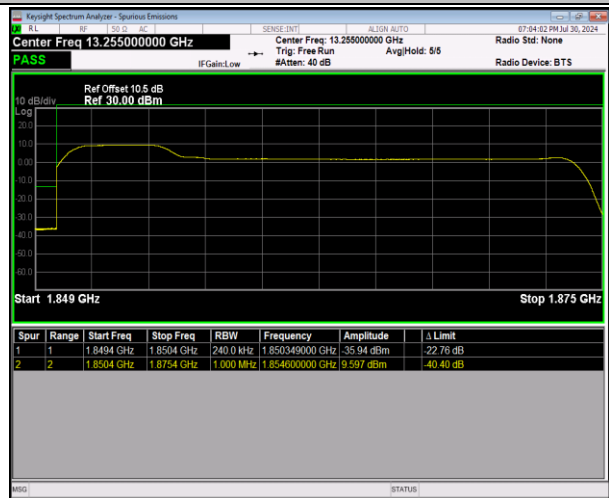

2-2-5MHz-20MHz-64QAM@64QAM-64QAM@64QAM-18