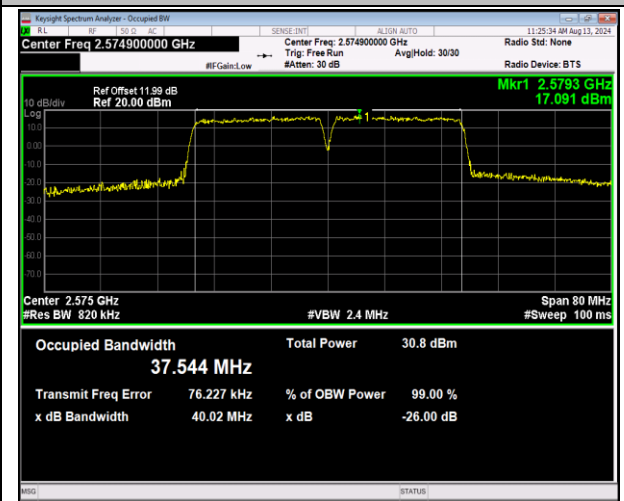

41-41-20MHz-20MHz-QPSK-QPSK-40340-40538-100RB#0-100RB#0-PASS