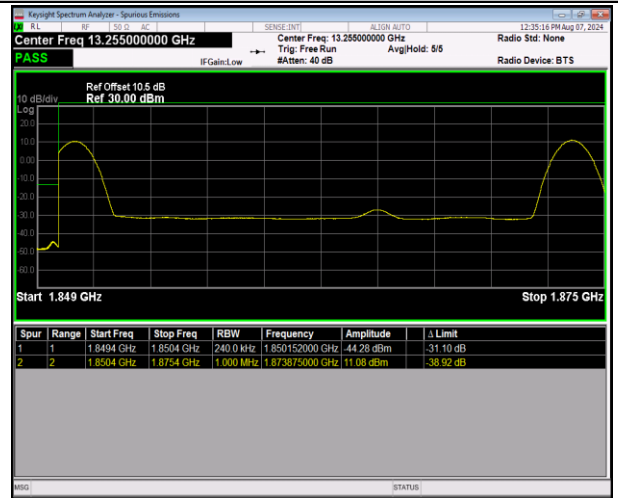

633-18750-1RB#0@25RB#0-1RB#99@100RB#0-PASS

2-2-5MHz-20MHz-16QAM@16QAM-16QAM@16QAM-18