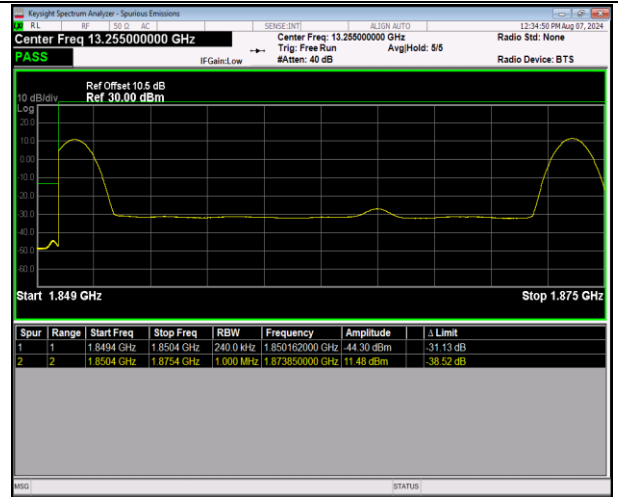

Remark: Pass*: The integral method is used to test the existing test data, and the integral method is used to judge the test results, such as the Final1 test results.

Test Graphs

2-2-5MHz-20MHz-QPSK@QPSK-QPSK@QPSK-18633-1
8750-1RB#0@25RB#0-0RB#0@100RB#0-PASS