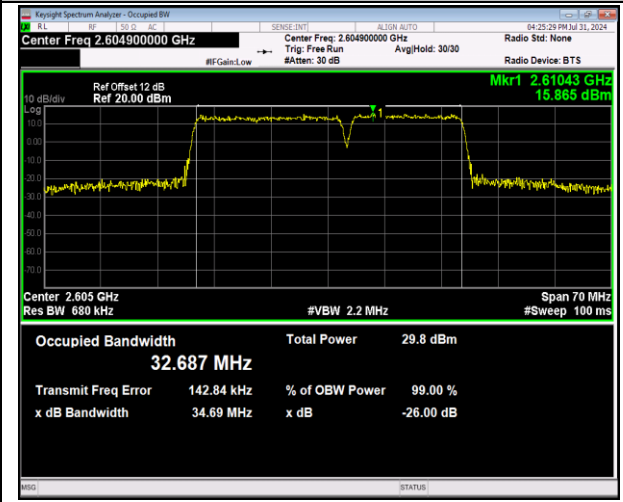

41-41-20MHz-15MHz-64QAM-64QAM-40666-40837-100RB#0-75RB#0-PASS