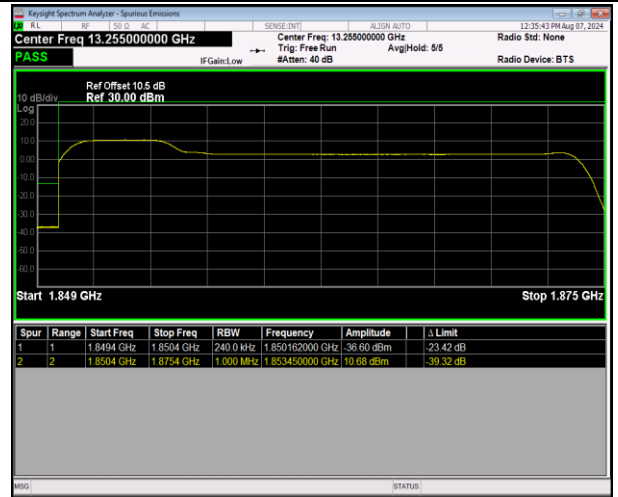

2-2-5MHz-20MHz-QPSK@QPSK-QPSK@QPSK-18633-1
8750-25RB#0@25RB#0-100RB#0@100RB#0-PASS