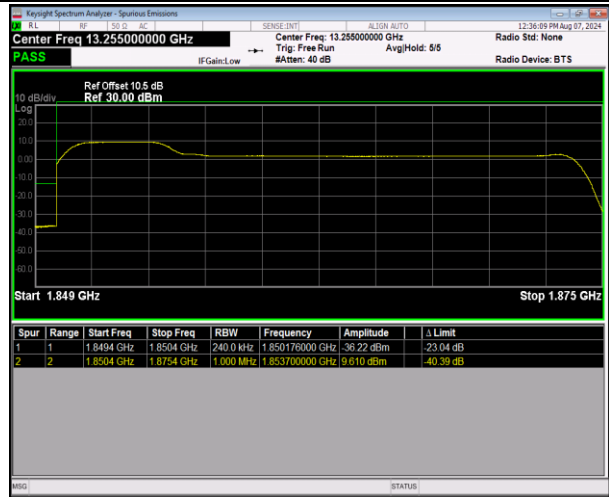

2-2-5MHz-20MHz-16QAM@16QAM-16QAM@16QAM-18
633-18750-25RB#0@25RB#0-100RB#0@100RB#0-PASS