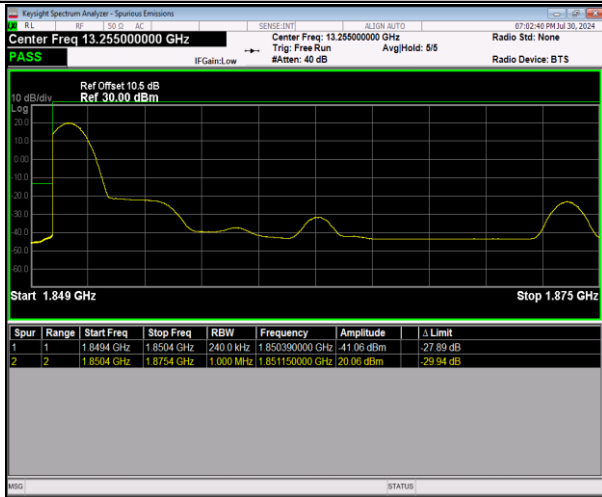

2-2-5MHz-20MHz-64QAM@64QAM-64QAM@64QAM-18
633-18750-1RB#0@25RB#0-0RB#0@100RB#0-PASS