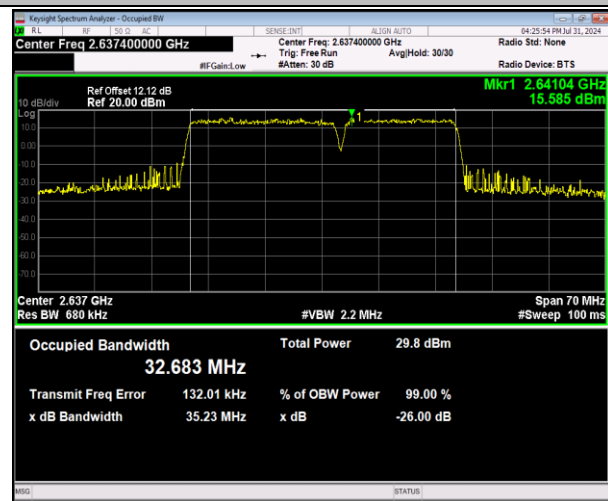

41-41-20MHz-15MHz-16QAM-16QAM-40666-40837-100RB#0-75RB#0-PASS

41-41-20MHz-15MHz-64QAM-64QAM-40666-40837-100RB#0-75RB#0-PASS

41-41-20MHz-15MHz-QPSK-QPSK-40991-41162-100RB
#0-75RB#0-PASS

41-41-20MHz-15MHz-16QAM-16QAM-40991-41162-100RB#0-75RB#0-PASS