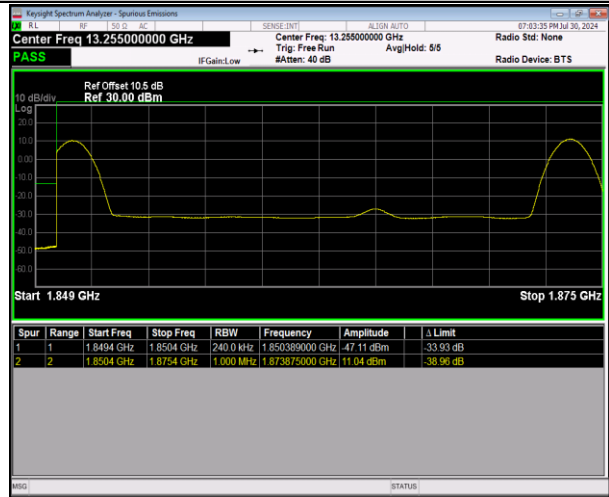

2-2-5MHz-20MHz-64QAM@64QAM-64QAM@64QAM-18
633-18750-1RB#0@25RB#0-1RB#99@100RB#0-PASS