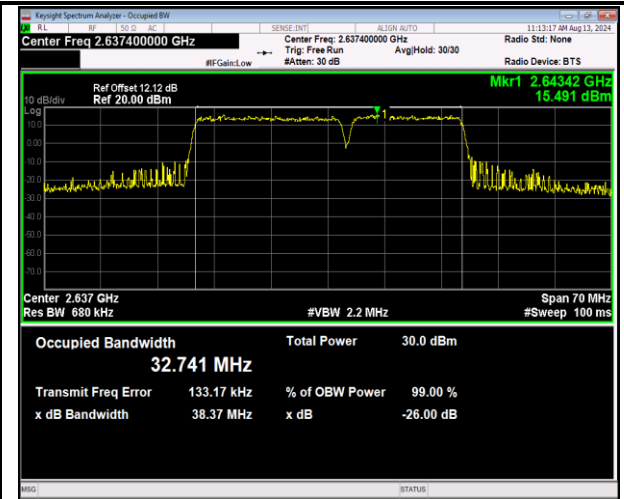

41-41-20MHz-15MHz-16QAM-16QAM-40991-41162-100RB#0-75RB#0-PASS