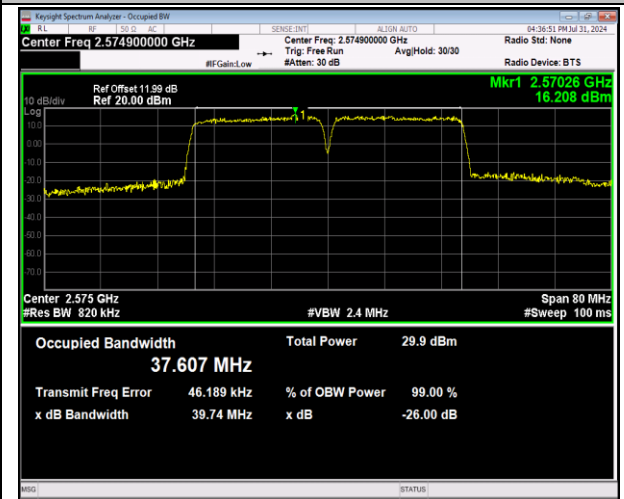

41-41-20MHz-20MHz-64QAM-64QAM-40340-40538-100RB#0-100RB#0-PASS