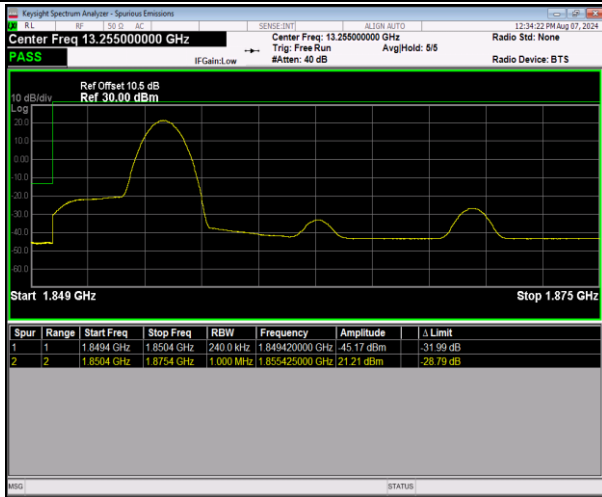

2-2-5MHz-20MHz-16QAM@16QAM-16QAM@16QAM-18
633-18750-1RB#24@25RB#0-0RB#0@100RB#0-PASS