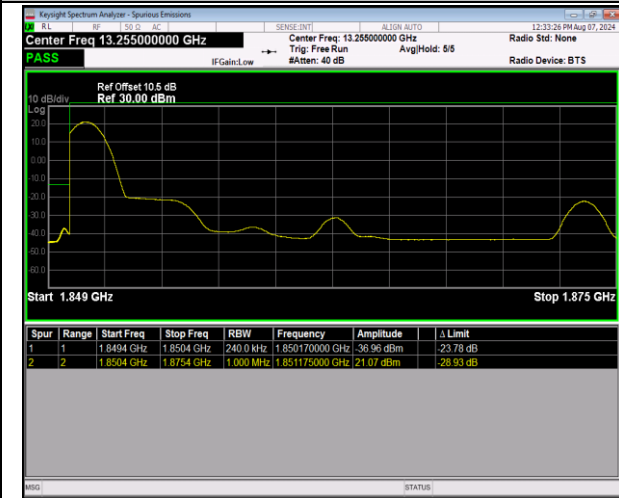

633-18750-1RB#0@25RB#0-0RB#0@100RB#0-PASS

2-2-5MHz-20MHz-16QAM@16QAM-16QAM@16QAM-18