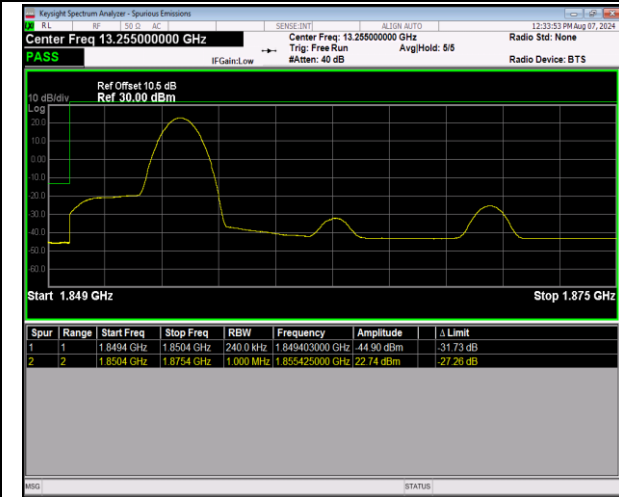

2-2-5MHz-20MHz-QPSK@QPSK-QPSK@QPSK-18633-1
8750-1RB#24@25RB#0-0RB#0@100RB#0-PASS