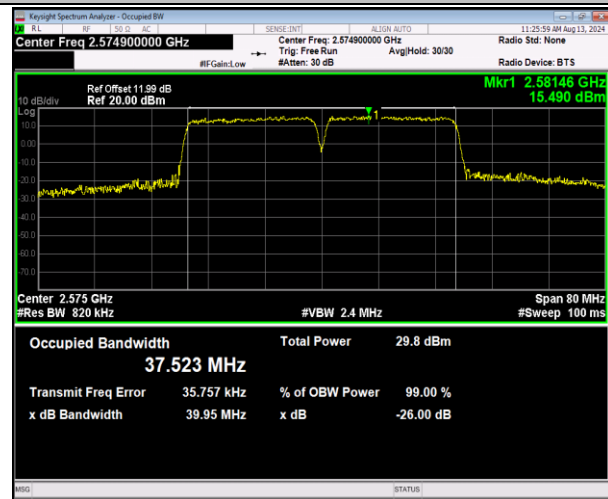

41-41-20MHz-20MHz-16QAM-16QAM-40340-40538-100RB#0-100RB#0-PASS