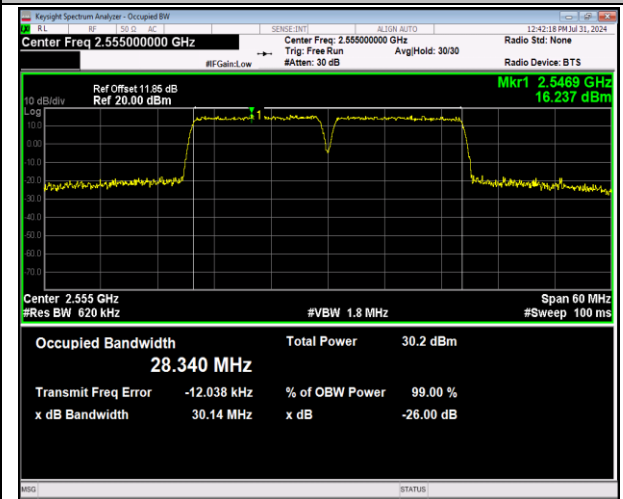

7-7-15MHz-15MHz-QPSK-QPSK-21225-21375-75RB#0-7
75RB#0-PASS

7-7-15MHz-15MHz-64QAM-64QAM-21225-21375-75RB#0-7
#0-75RB#0-PASS