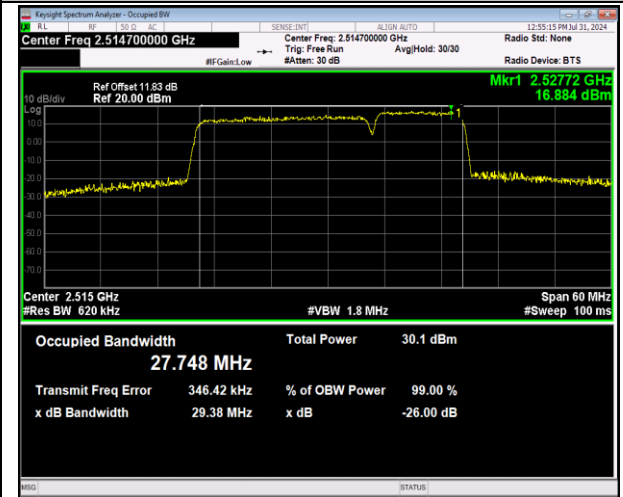

7-7-20MHz-10MHz-QPSK-QPSK-20850-20994-100RB#0-50RB#0-PASS

7-7-20MHz-10MHz-64QAM-64QAM-20850-20994-100RB#0-50RB#0-PASS