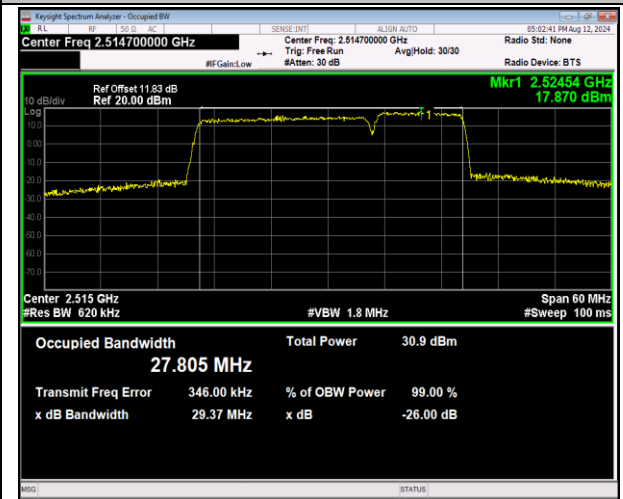

7-7-15MHz-20MHz-16QAM-16QAM-21179-21350-75RB#0-100RB#0-PASS

7-7-20MHz-10MHz-QPSK-QPSK-20850-20994-100RB#0-50RB#0-PASS