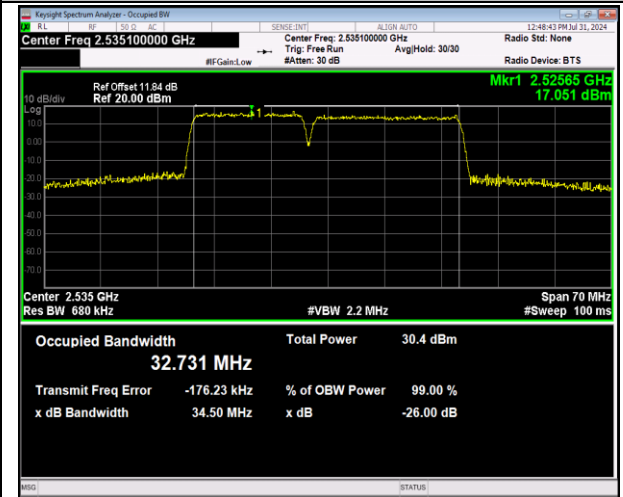

7-7-15MHz-20MHz-QPSK-QPSK-21003-21174-75RB#0-100RB#0-PASS

7-7-15MHz-20MHz-64QAM-64QAM-21003-21174-75RB#0-100RB#0-PASS