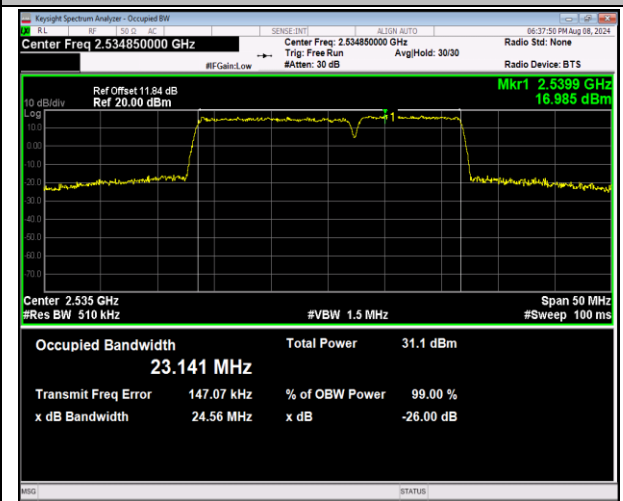

7-7-15MHz-10MHz-16QAM-16QAM-20825-20945-75RB
#0-50RB#0-PASS

7-7-15MHz-10MHz-QPSK-QPSK-21051-21171-75RB#0-
50RB#0-PASS