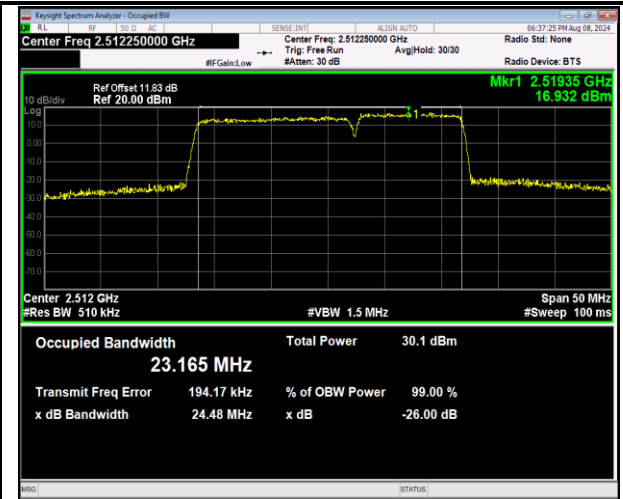

7-7-10MHz-20MHz-64QAM-64QAM-21206-21350-50RB
#0-100RB#0-PASS

7-7-15MHz-10MHz-16QAM-16QAM-20825-20945-75RB
#0-50RB#0-PASS