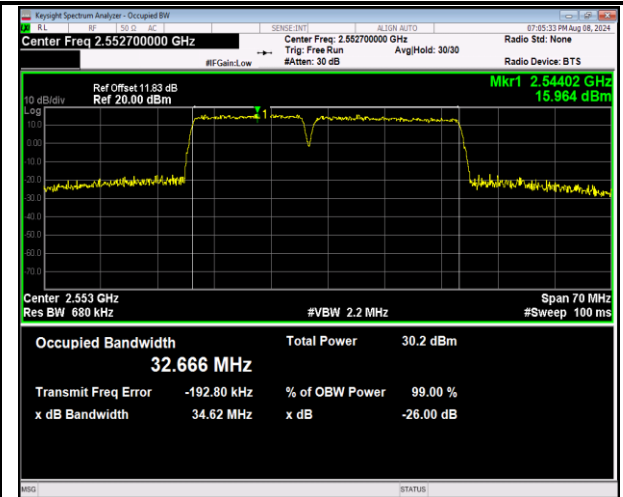

7-7-15MHz-20MHz-64QAM-64QAM-21003-21174-75RB#0-100RB#0-PASS

7-7-15MHz-20MHz-16QAM-16QAM-21179-21350-75RB#0-100RB#0-PASS