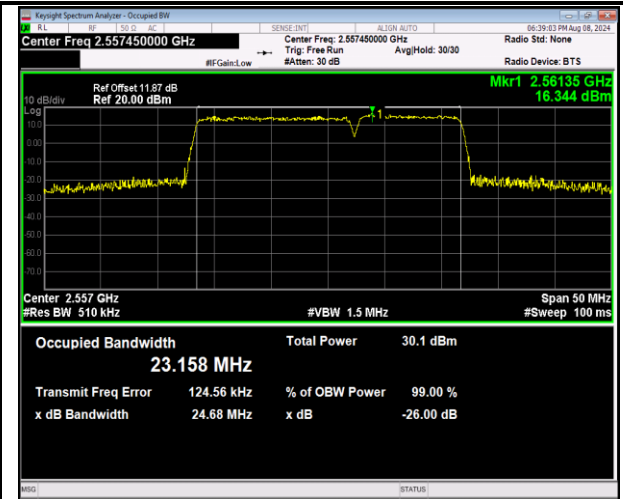

7-7-15MHz-10MHz-64QAM-64QAM-21051-21171-75RB
#0-50RB#0-PASS

7-7-15MHz-10MHz-16QAM-16QAM-21277-21397-75RB#0-50RB#0-PASS