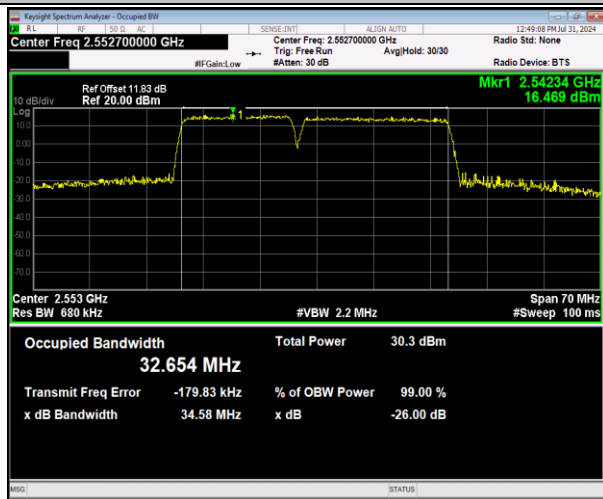

7-7-15MHz-20MHz-16QAM-16QAM-21003-21174-75RB#0-100RB#0-PASS

7-7-15MHz-20MHz-64QAM-64QAM-21003-21174-75RB#0-100RB#0-PASS

7-7-15MHz-20MHz-QPSK-QPSK-21179-21350-75RB#0-1
 00RB#0-PASS

7-7-15MHz-20MHz-16QAM-16QAM-21179-21350-75RB#0-100RB#0-PASS