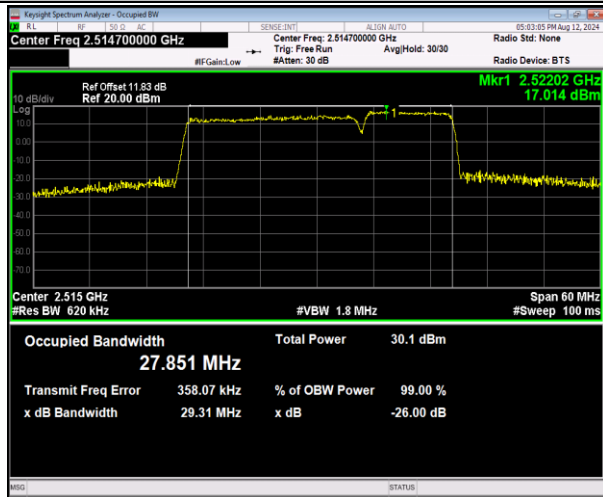

7-7-15MHz-20MHz-64QAM-64QAM-21179-21350-75RB#0-100RB#0-PASS

7-7-20MHz-10MHz-16QAM-16QAM-20850-20994-100RB#0-50RB#0-PASS