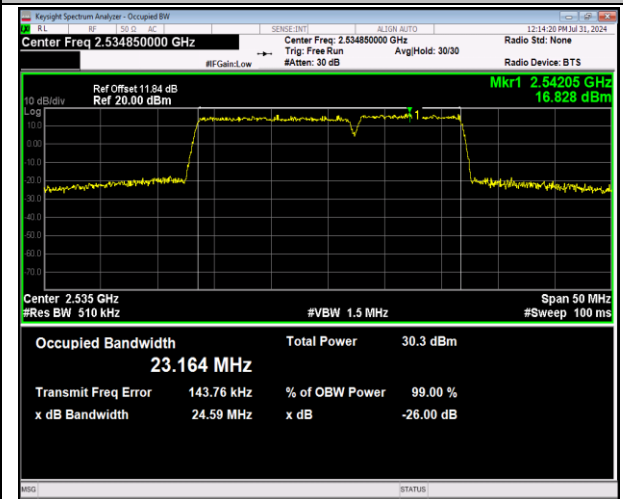

7-7-15MHz-10MHz-QPSK-QPSK-21051-21171-75RB#0-
50RB#0-PASS

7-7-15MHz-10MHz-64QAM-64QAM-21051-21171-75RB
#0-50RB#0-PASS