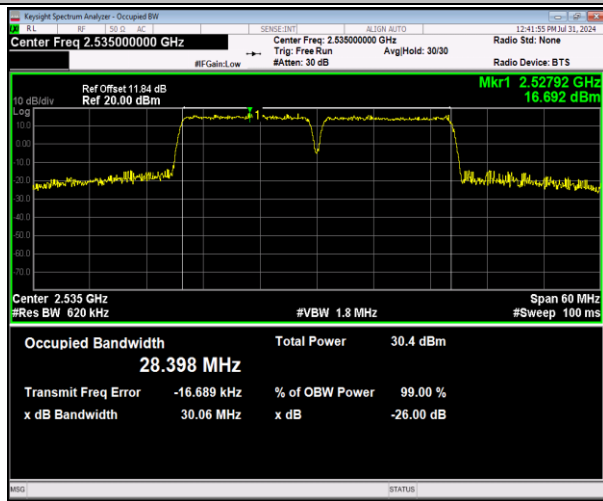

7-7-15MHz-15MHz-16QAM-16QAM-20825-20975-75RB#0-75RB#0-PASS

7-7-15MHz-15MHz-64QAM-64QAM-20825-20975-75RB#0-75RB#0-PASS

7-7-15MHz-15MHz-QPSK-QPSK-21025-21175-75RB#0-7
5RB#0-PASS

7-7-15MHz-15MHz-16QAM-16QAM-21025-21175-75RB#0-7
#0-75RB#0-PASS