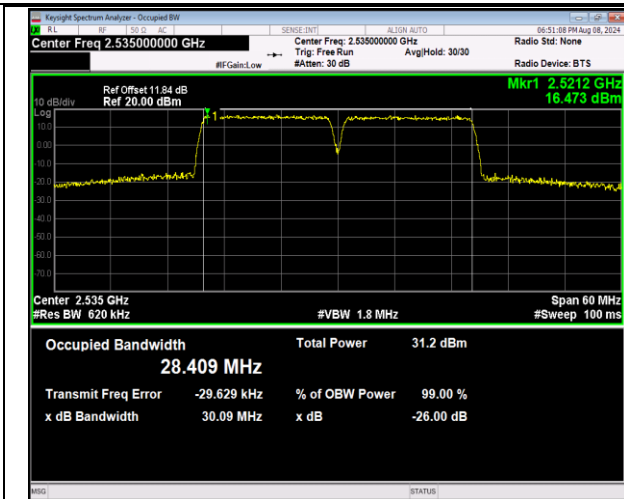

7-7-15MHz-15MHz-16QAM-16QAM-20825-20975-75RB#0-75RB#0-PASS

7-7-15MHz-15MHz-QPSK-QPSK-21025-21175-75RB#0-7
5RB#0-PASS