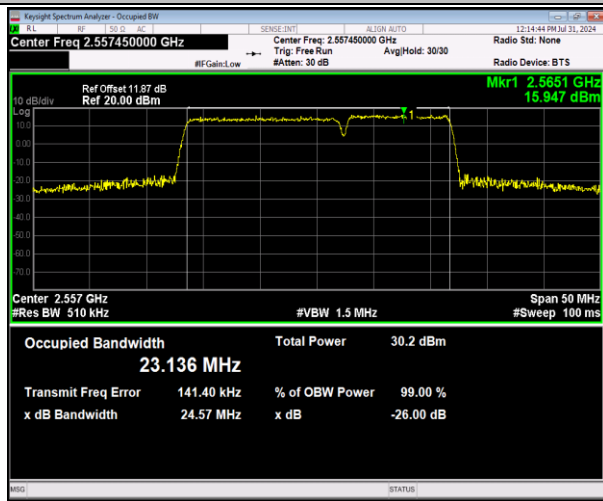

7-7-15MHz-10MHz-QPSK-QPSK-21277-21397-75RB#0-5
ORB#0-PASS

7-7-15MHz-10MHz-64QAM-64QAM-21277-21397-75RB#0-50RB#0-PASS