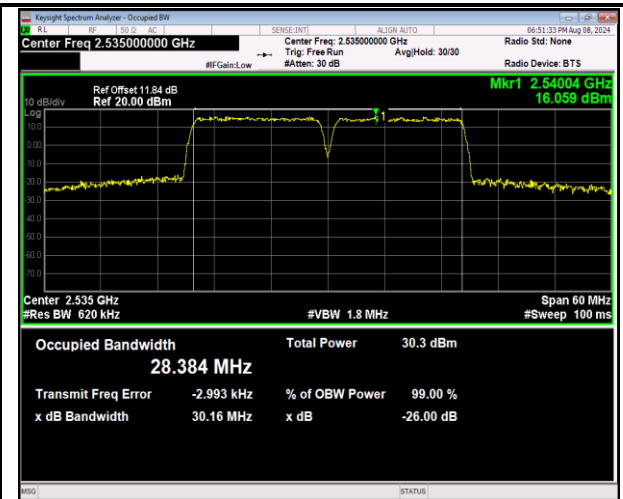

7-7-15MHz-15MHz-64QAM-64QAM-20825-20975-75RB#0-75RB#0-PASS

7-7-15MHz-15MHz-16QAM-16QAM-21025-21175-75RB#0-7
#0-75RB#0-PASS