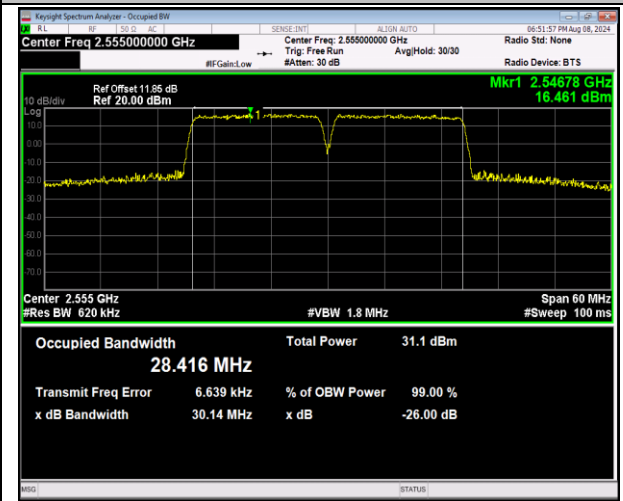

7-7-15MHz-15MHz-16QAM-16QAM-21025-21175-75RB#0-7
#0-75RB#0-PASS

7-7-15MHz-15MHz-QPSK-QPSK-21225-21375-75RB#0-7
75RB#0-PASS