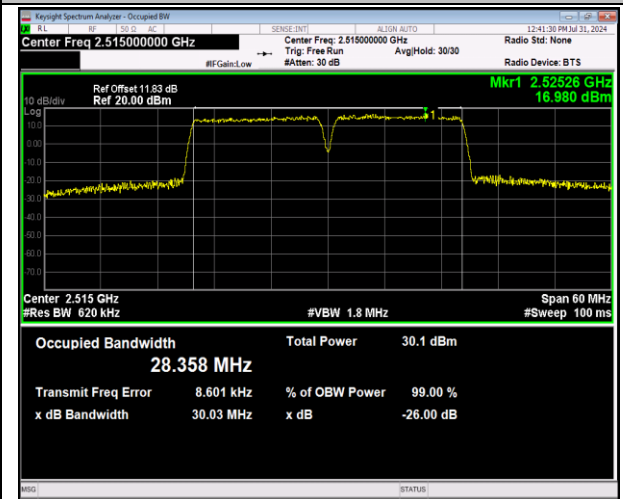

7-7-15MHz-15MHz-QPSK-QPSK-20825-20975-75RB#0-75RB#0-PASS

7-7-15MHz-15MHz-64QAM-64QAM-20825-20975-75RB#0-75RB#0-PASS