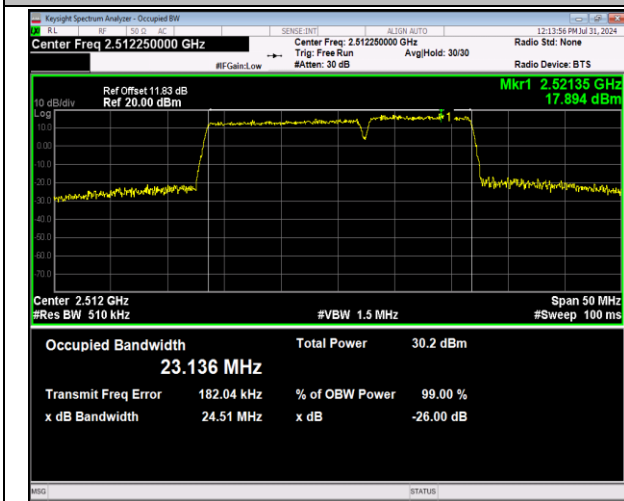

7-7-10MHz-20MHz-16QAM-16QAM-21206-21350-50RB#
0-100RB#0-PASS

7-7-10MHz-20MHz-64QAM-64QAM-21206-21350-50RB
#0-100RB#0-PASS

7-7-15MHz-10MHz-QPSK-QPSK-20825-20945-75RB#0-5
ORB#0-PASS

7-7-15MHz-10MHz-16QAM-16QAM-20825-20945-75RB
#0-50RB#0-PASS