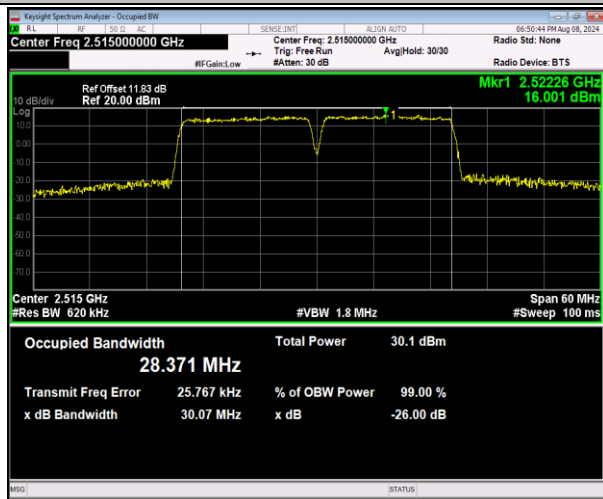

7-7-15MHz-10MHz-QPSK-QPSK-21277-21397-75RB#0-5
ORB#0-PASS

7-7-15MHz-10MHz-16QAM-16QAM-21277-21397-75RB#0-50RB#0-PASS

7-7-15MHz-10MHz-64QAM-64QAM-21277-21397-75RB#0-50RB#0-PASS

7-7-15MHz-15MHz-QPSK-QPSK-20825-20975-75RB#0-75RB#0-PASS