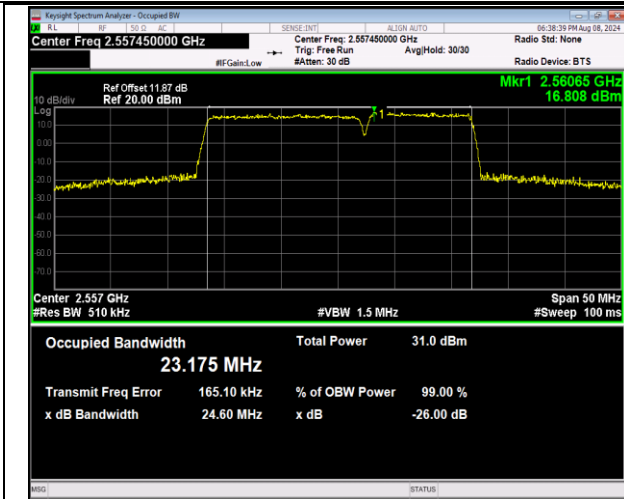

7-7-15MHz-10MHz-64QAM-64QAM-20825-20945-75RB#
0-50RB#0-PASS

7-7-15MHz-10MHz-QPSK-QPSK-21051-21171-75RB#0-
50RB#0-PASS

7-7-15MHz-10MHz-16QAM-16QAM-21051-21171-75RB#
0-50RB#0-PASS

7-7-15MHz-10MHz-64QAM-64QAM-21051-21171-75RB
#0-50RB#0-PASS