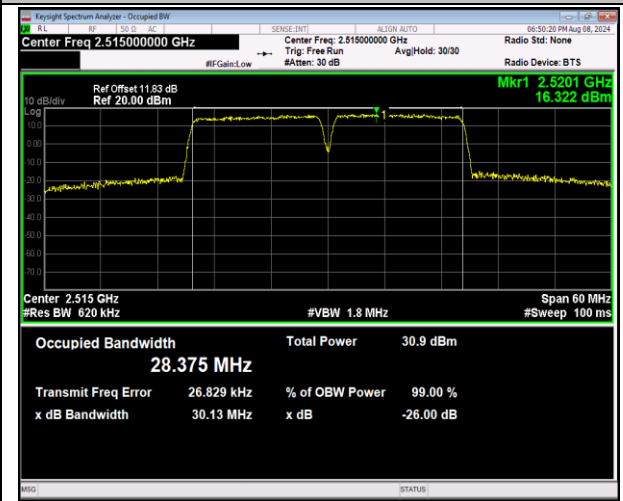

7-7-15MHz-10MHz-16QAM-16QAM-21277-21397-75RB#0-50RB#0-PASS

7-7-15MHz-15MHz-QPSK-QPSK-20825-20975-75RB#0-75RB#0-PASS