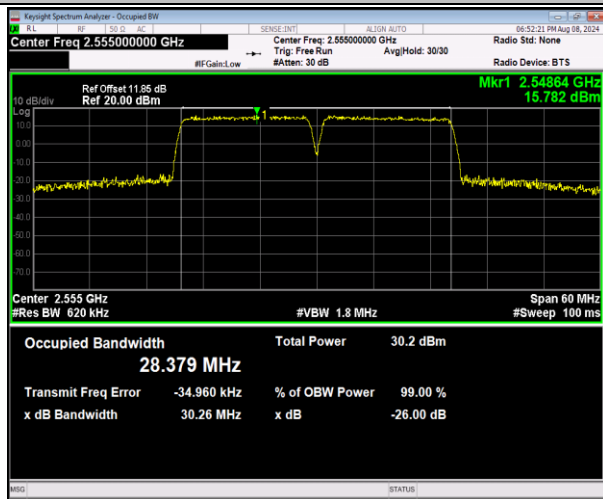

7-7-15MHz-15MHz-64QAM-64QAM-21025-21175-75RB#0-7
0-75RB#0-PASS

7-7-15MHz-15MHz-16QAM-16QAM-21225-21375-75RB#0-7
0-75RB#0-PASS