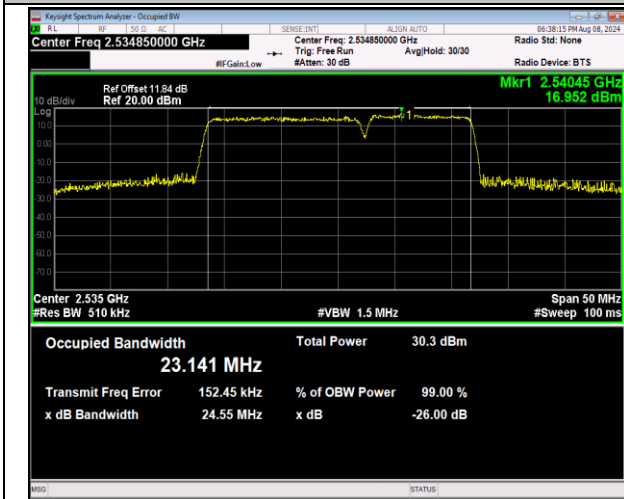

7-7-15MHz-10MHz-64QAM-64QAM-20825-20945-75RB#
0-50RB#0-PASS

7-7-15MHz-10MHz-16QAM-16QAM-21051-21171-75RB#
0-50RB#0-PASS