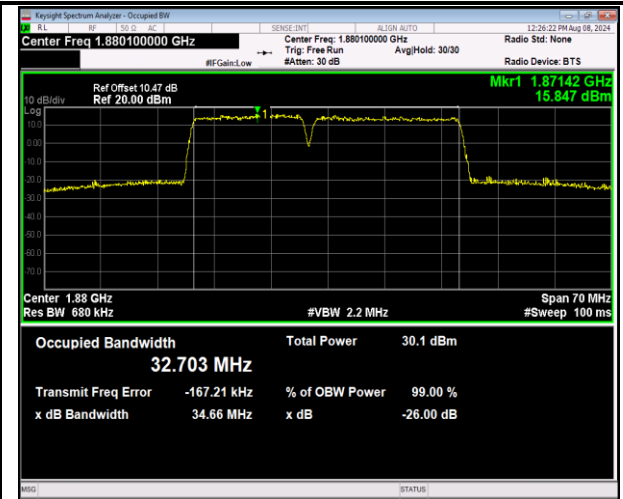

2-2-15MHz-20MHz-16QAM-16QAM-18803-18974-75RB#0-100RB#0-PASS