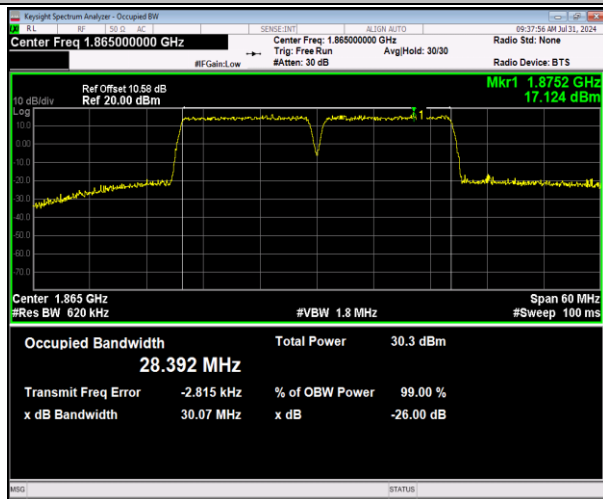

2-2-15MHz-15MHz-64QAM-64QAM-18675-18825-75RB#
0-75RB#0-PASS