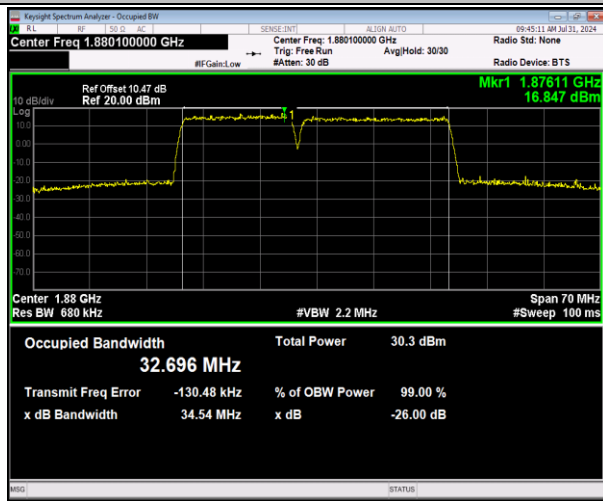

2-2-15MHz-20MHz-64QAM-64QAM-18803-18974-75RB#0-100RB#0-PASS