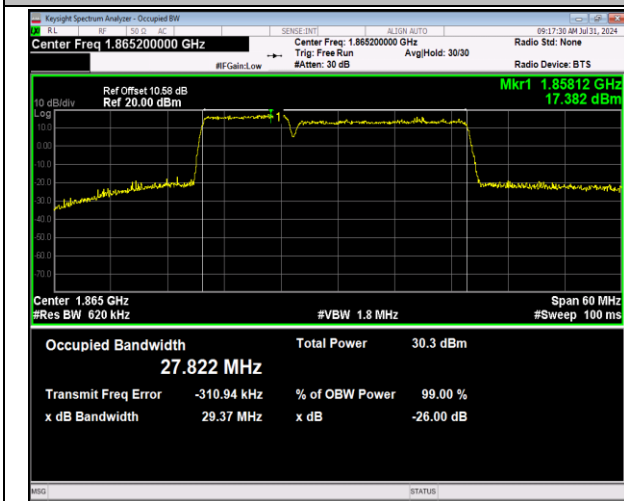

2-2-10MHz-20MHz-64QAM-64QAM-18655-18799-50RB#
0-100RB#0-PASS