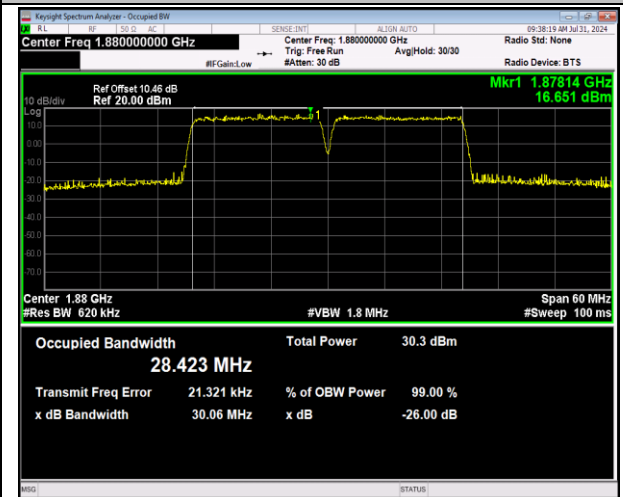

2-2-15MHz-15MHz-64QAM-64QAM-18825-18975-75RB
#0-75RB#0-PASS