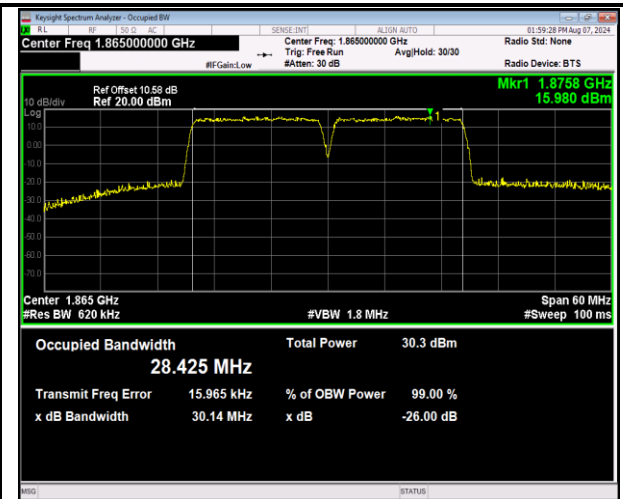

2-2-15MHz-15MHz-16QAM-16QAM-18675-18825-75RB
#0-75RB#0-PASS