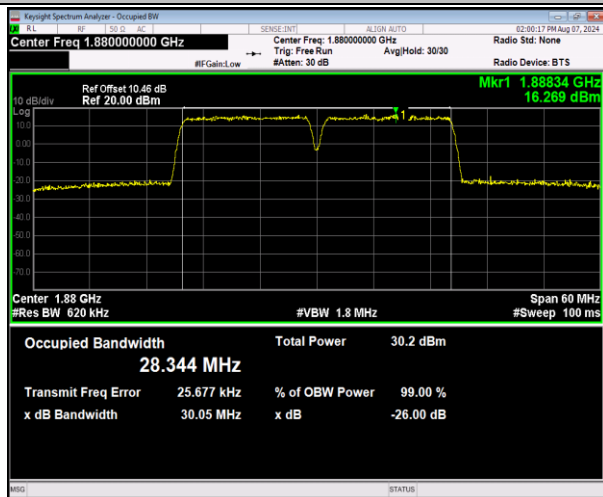

2-2-15MHz-15MHz-16QAM-16QAM-18825-18975-75RB#
0-75RB#0-PASS