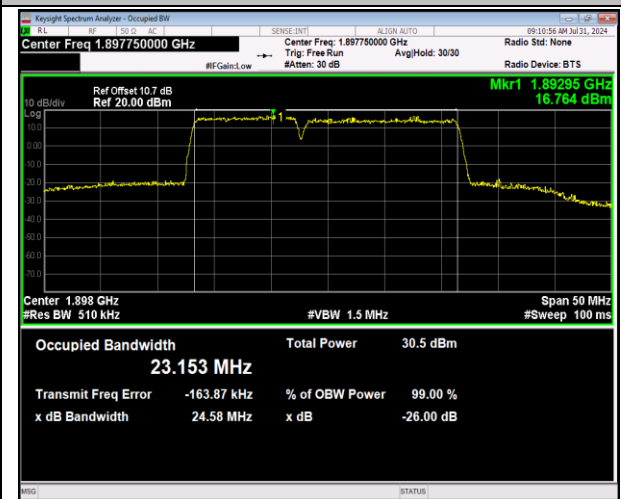

2-2-10MHz-15MHz-64QAM-64QAM-19005-19125-50RB
#0-75RB#0-PASS