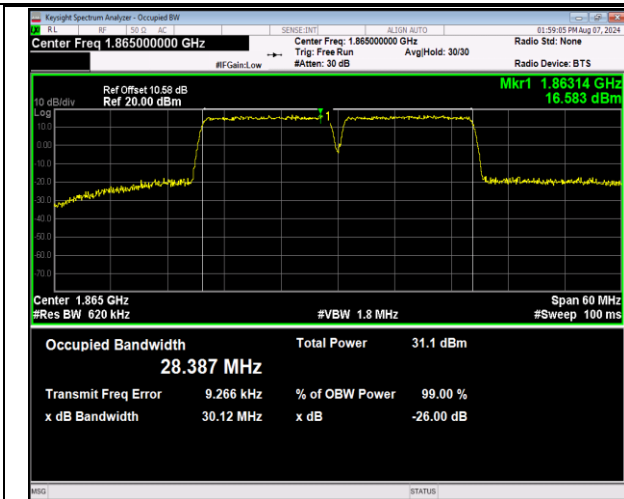

2-2-15MHz-15MHz-QPSK-QPSK-18675-18825-75RB#0-7
5RB#0-PASS