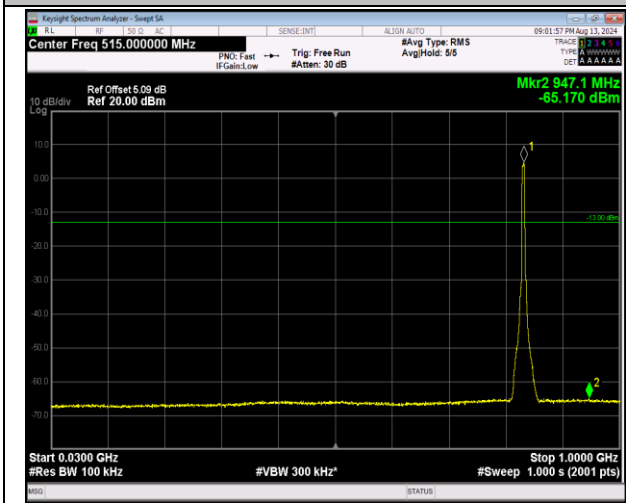

5-5-5MHz-3MHz-16QAM-16QAM-20510-20549-1RB#24-0RB#0-30~1000MHz-PASS

5-5-5MHz-3MHz-16QAM-16QAM-20510-20549-25RB#0-15RB#0-30~1000MHz-PASS