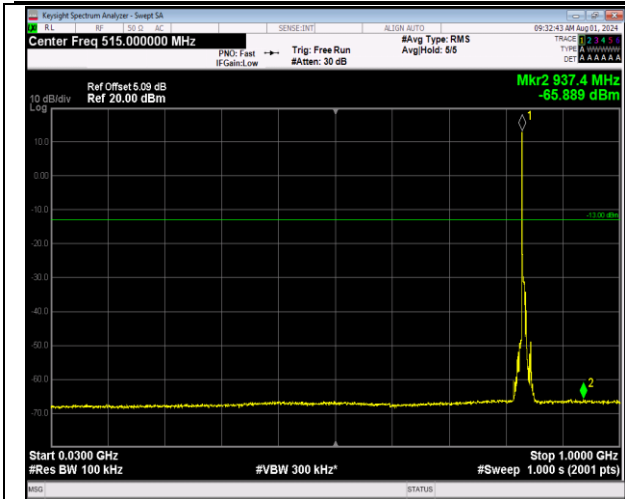

5-5-5MHz-3MHz-64QAM-64QAM-20510-20549-1RB#0-0RB#0-30~1000MHz-PASS

5-5-5MHz-3MHz-64QAM-64QAM-20510-20549-1RB#0-1
RB#15-30~1000MHz-PASS