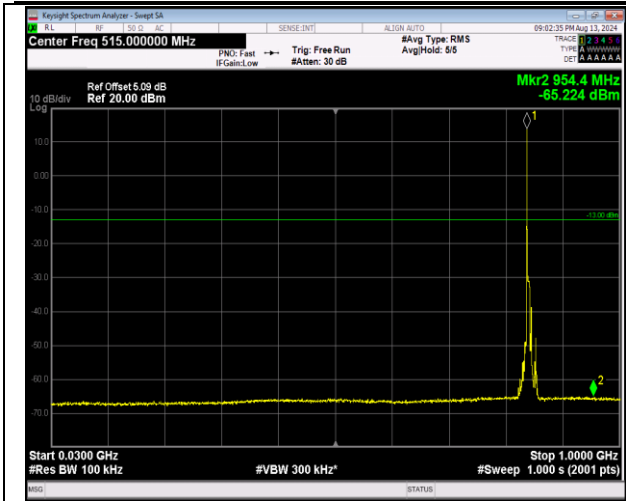

5-5-5MHz-3MHz-64QAM-64QAM-20510-20549-25RB#0-
15RB#0-30~1000MHz-PASS

5-5-5MHz-3MHz-QPSK-QPSK-20595-20634-1RB#0-0RB
#0-30~1000MHz-PASS