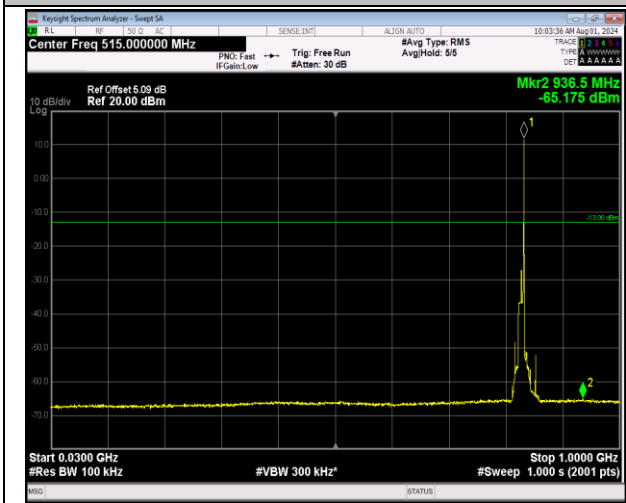

5-5-10MHz-10MHz-64QAM-64QAM-20476-20575-1RB#0
-1RB#49-30~1000MHz-PASS

5-5-10MHz-10MHz-64QAM-64QAM-20476-20575-1RB#4
9-0RB#0-30~1000MHz-PASS