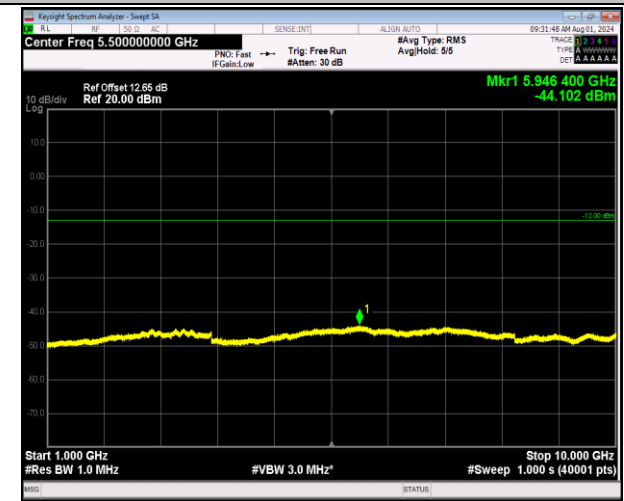

5-5-5MHz-3MHz-16QAM-16QAM-20510-20549-25RB#0-15RB#0-1000~10000MHz-PASS

5-5-5MHz-3MHz-64QAM-64QAM-20510-20549-1RB#0-0RB#0-1000~10000MHz-PASS