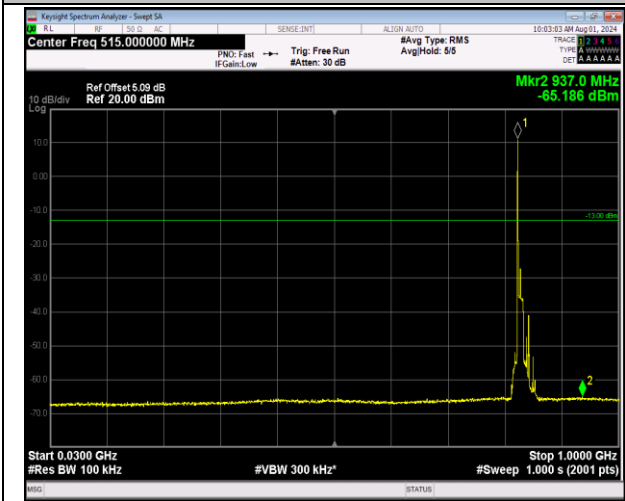

5-5-10MHz-10MHz-16QAM-16QAM-20476-20575-50RB#-
0-50RB#0-30~1000MHz-PASS

5-5-10MHz-10MHz-64QAM-64QAM-20476-20575-1RB#0
-ORB#0-30~1000MHz-PASS