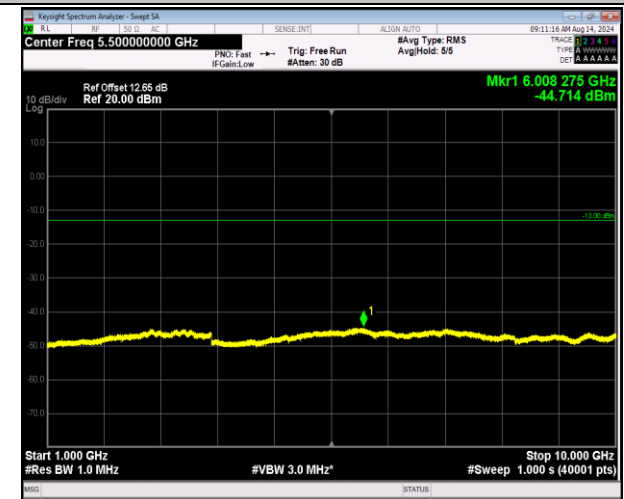

5-5-10MHz-10MHz-16QAM-16QAM-20476-20575-1RB#0-0RB#0-1000~10000MHz-PASS

5-5-10MHz-10MHz-16QAM-16QAM-20476-20575-1RB#0-1RB#49-1000~10000MHz-PASS