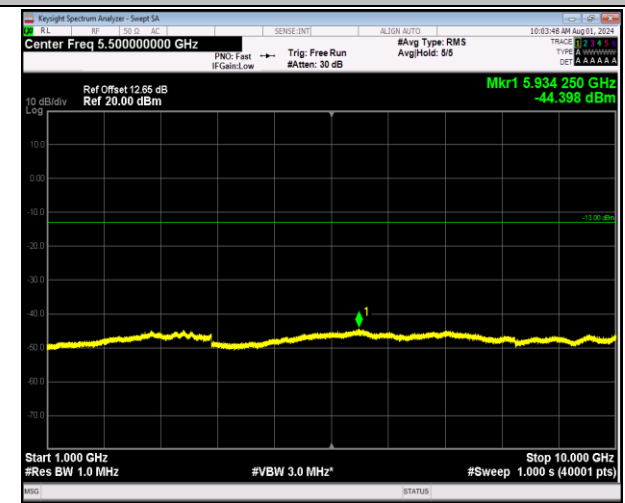

5-5-10MHz-10MHz-64QAM-64QAM-20476-20575-1RB#0-1
RB#49-1000~10000MHz-PASS

5-5-10MHz-10MHz-64QAM-64QAM-20476-20575-1RB#49-
0RB#0-1000~10000MHz-PASS