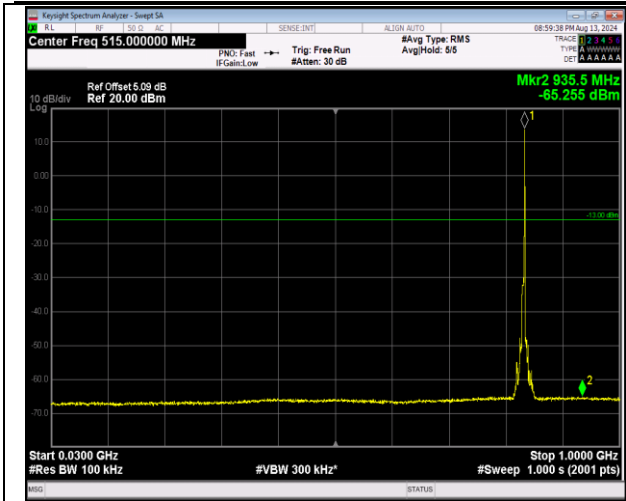

5-5-5MHz-3MHz-16QAM-16QAM-20510-20549-1RB#0-1
RB#15-30~1000MHz-PASS

5-5-5MHz-3MHz-16QAM-16QAM-20510-20549-1RB#24-0RB#0-30~1000MHz-PASS