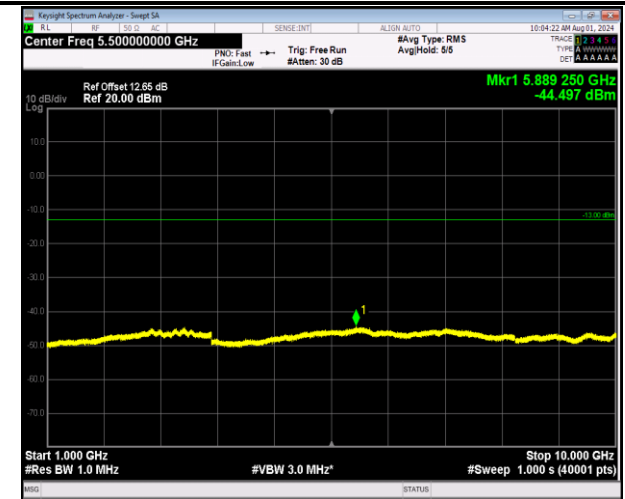

5-5-10MHz-10MHz-64QAM-64QAM-20476-20575-1RB#0-0
RB#0-1000~10000MHz-PASS

5-5-10MHz-10MHz-64QAM-64QAM-20476-20575-1RB#0-1
RB#49-1000~10000MHz-PASS