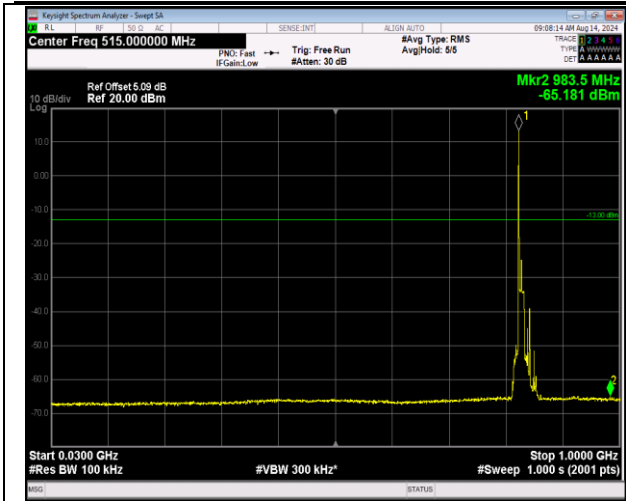

5-5-10MHz-10MHz-64QAM-64QAM-20450-20549-50RB#
0-50RB#0-30~1000MHz-PASS

5-5-10MHz-10MHz-QPSK-QPSK-20476-20575-1RB#0-0
RB#0-30~1000MHz-PASS