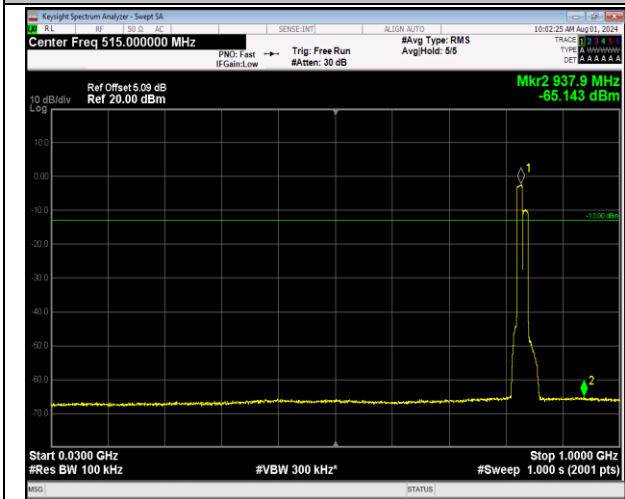

5-5-10MHz-10MHz-64QAM-64QAM-20450-20549-1RB#4
9-0RB#0-30~1000MHz-PASS

5-5-10MHz-10MHz-64QAM-64QAM-20450-20549-50RB#
0-50RB#0-30~1000MHz-PASS