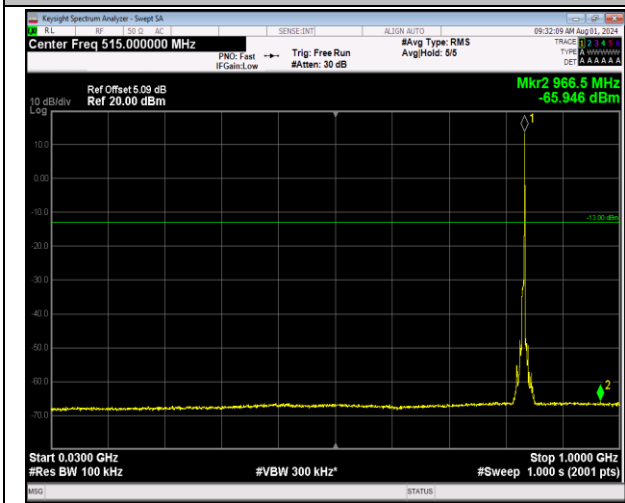

5-5-5MHz-3MHz-64QAM-64QAM-20510-20549-1RB#0-1
RB#15-30~1000MHz-PASS

5-5-5MHz-3MHz-64QAM-64QAM-20510-20549-1RB#24-
0RB#0-30~1000MHz-PASS