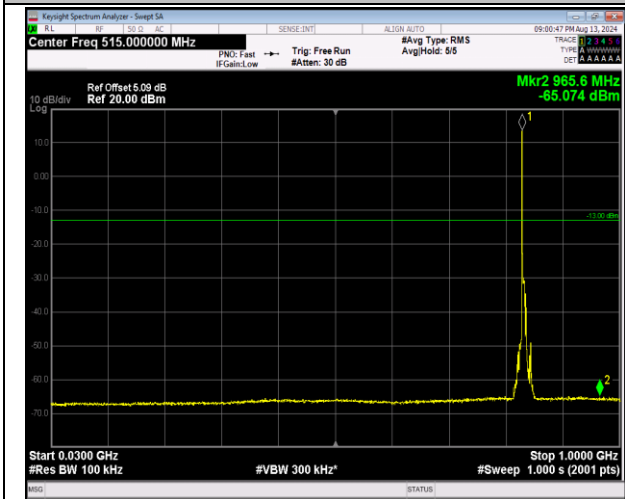

5-5-5MHz-3MHz-16QAM-16QAM-20510-20549-1RB#0-0
RB#0-30~1000MHz-PASS

5-5-5MHz-3MHz-16QAM-16QAM-20510-20549-1RB#0-1
RB#15-30~1000MHz-PASS