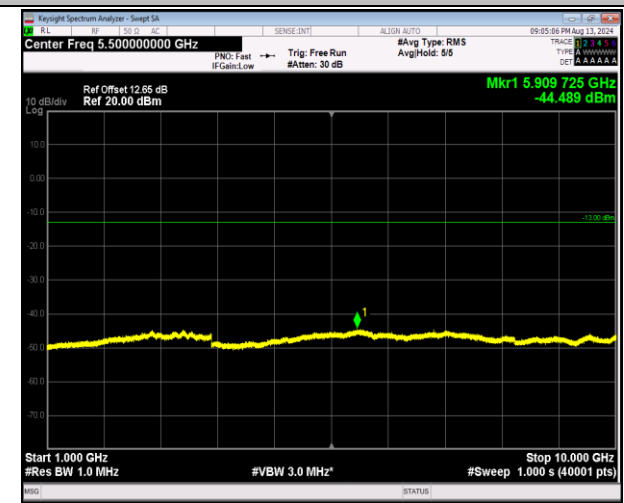

5-5-5MHz-3MHz-QPSK-QPSK-20595-20634-1RB#0-0RB#0
-1000~10000MHz-PASS

5-5-5MHz-3MHz-QPSK-QPSK-20595-20634-1RB#0-1RB#1
5-100~10000MHz-PASS