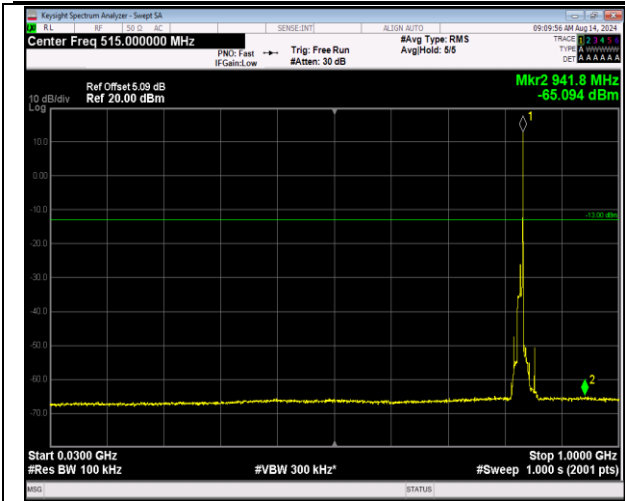

5-5-10MHz-10MHz-16QAM-16QAM-20476-20575-1RB#0-1RB#49-30~1000MHz-PASS

5-5-10MHz-10MHz-16QAM-16QAM-20476-20575-1RB#4
9-ORB#0-30~1000MHz-PASS