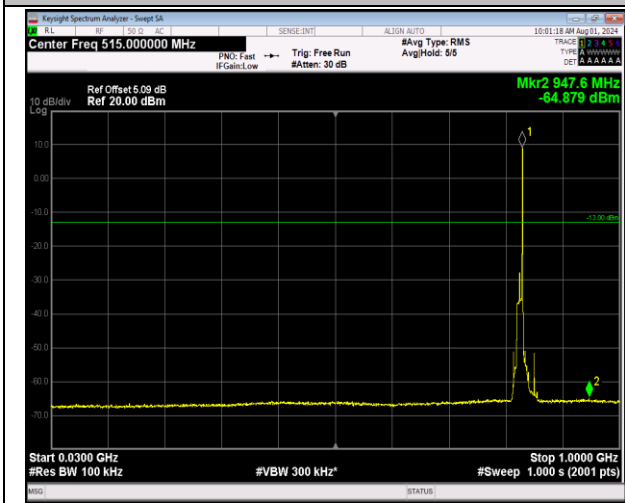

5-5-10MHz-10MHz-64QAM-64QAM-20450-20549-1RB#0
-1RB#49-30~1000MHz-PASS

5-5-10MHz-10MHz-64QAM-64QAM-20450-20549-1RB#4
9-0RB#0-30~1000MHz-PASS