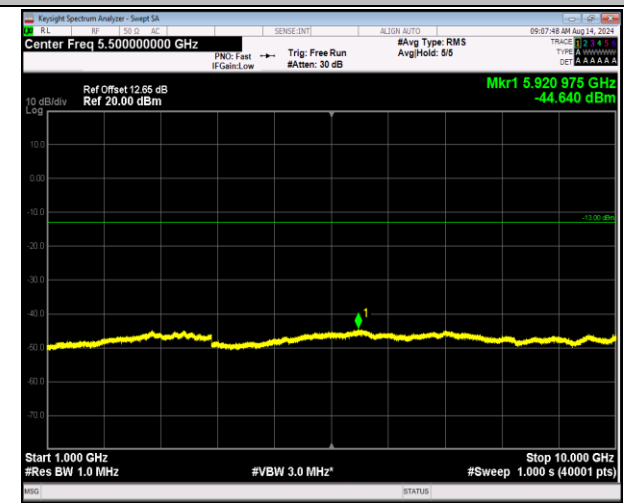

5-5-10MHz-10MHz-16QAM-16QAM-20450-20549-1RB#49-
ORB#0-1000~10000MHz-PASS

5-5-10MHz-10MHz-16QAM-16QAM-20450-20549-50RB#0-
50RB#0-1000~10000MHz-PASS