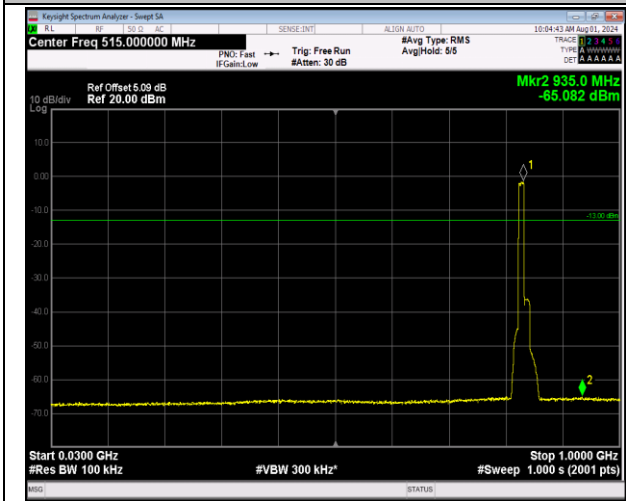

5-5-10MHz-10MHz-64QAM-64QAM-20476-20575-1RB#4
9-0RB#0-30~1000MHz-PASS

5-5-10MHz-10MHz-64QAM-64QAM-20476-20575-50RB#
0-50RB#0-30~1000MHz-PASS