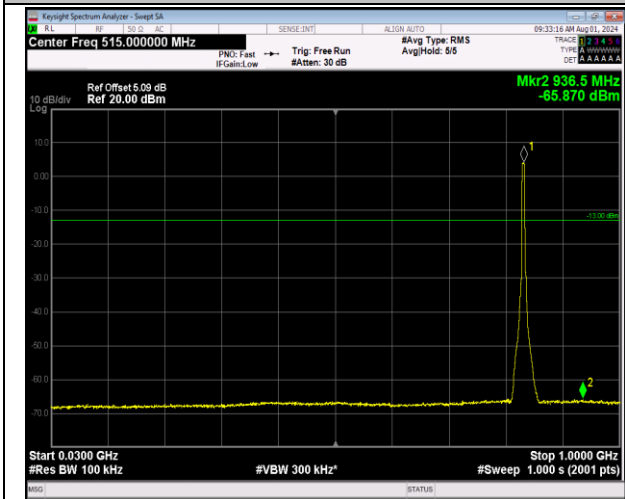

5-5-5MHz-3MHz-64QAM-64QAM-20510-20549-1RB#24-
0RB#0-30~1000MHz-PASS

5-5-5MHz-3MHz-64QAM-64QAM-20510-20549-25RB#0-
15RB#0-30~1000MHz-PASS