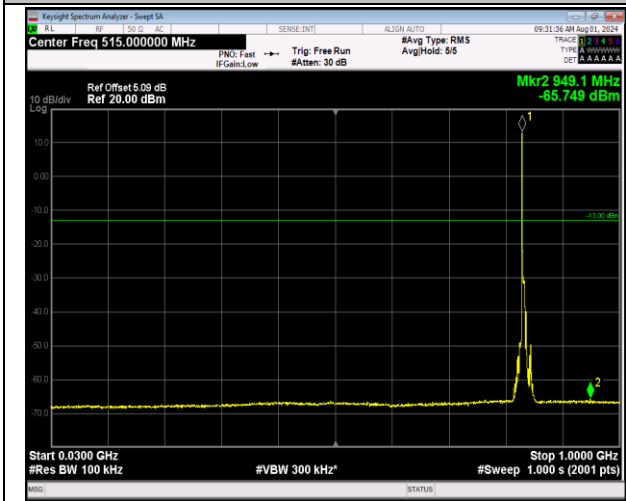

5-5-5MHz-3MHz-16QAM-16QAM-20510-20549-25RB#0-15RB#0-30~1000MHz-PASS

5-5-5MHz-3MHz-64QAM-64QAM-20510-20549-1RB#0-0RB#0-30~1000MHz-PASS