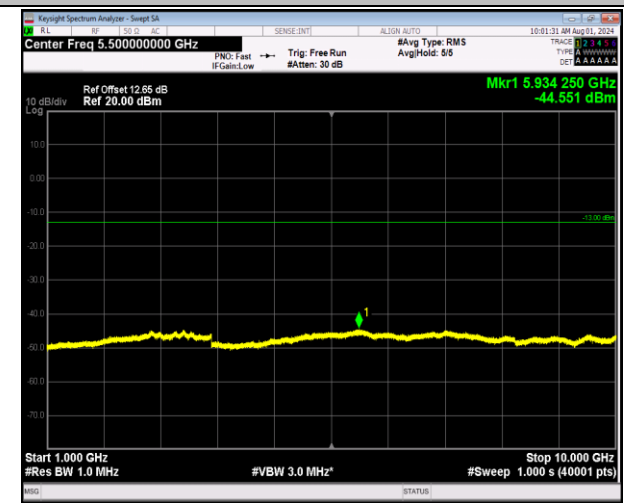

5-5-10MHz-10MHz-64QAM-64QAM-20450-20549-1RB#0-1
RB#49-1000~10000MHz-PASS

5-5-10MHz-10MHz-64QAM-64QAM-20450-20549-1RB#49-
0RB#0-1000~10000MHz-PASS