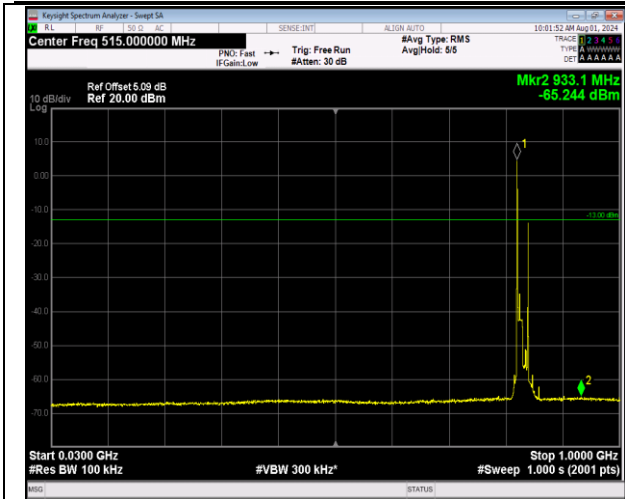

5-5-10MHz-10MHz-64QAM-64QAM-20450-20549-1RB#0
-ORB#0-30~1000MHz-PASS

5-5-10MHz-10MHz-64QAM-64QAM-20450-20549-1RB#0
-1RB#49-30~1000MHz-PASS