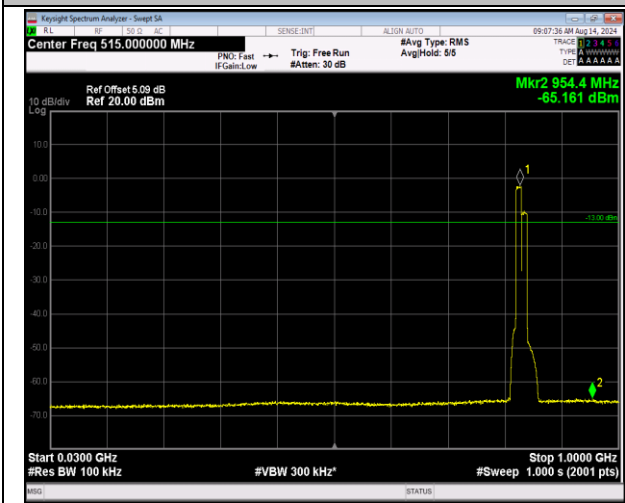

5-5-10MHz-10MHz-16QAM-16QAM-20450-20549-1RB#4
9-ORB#0-30~1000MHz-PASS

5-5-10MHz-10MHz-16QAM-16QAM-20450-20549-50RB#-
0-50RB#0-30~1000MHz-PASS