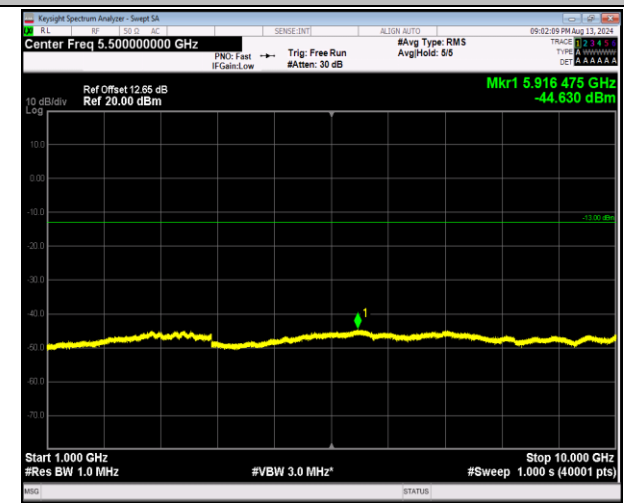

5-5-5MHz-3MHz-16QAM-16QAM-20510-20549-1RB#24-0RB#0-1000~10000MHz-PASS

5-5-5MHz-3MHz-16QAM-16QAM-20510-20549-25RB#0-15RB#0-1000~10000MHz-PASS