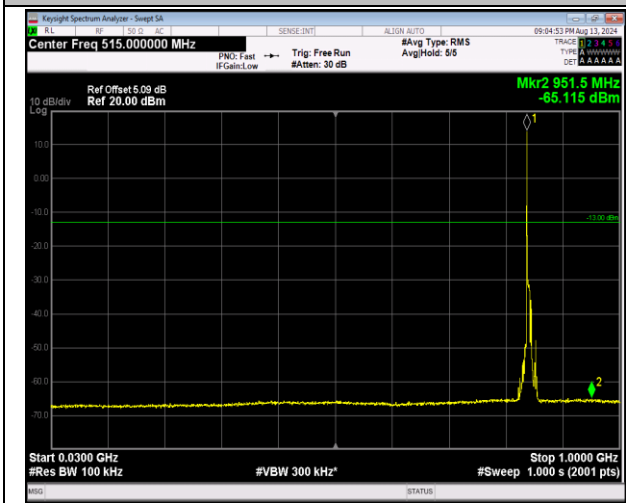

5-5-5MHz-3MHz-QPSK-QPSK-20595-20634-1RB#0-0RB
#0-30~1000MHz-PASS

5-5-5MHz-3MHz-QPSK-QPSK-20595-20634-1RB#0-1RB
#15-30~1000MHz-PASS