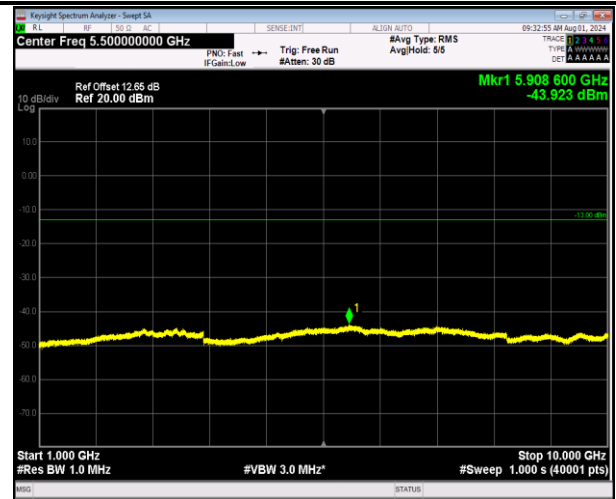

5-5-5MHz-3MHz-64QAM-64QAM-20510-20549-1RB#0-0RB#0-1000~10000MHz-PASS

5-5-5MHz-3MHz-64QAM-64QAM-20510-20549-1RB#0-1RB
#15-1000~10000MHz-PASS