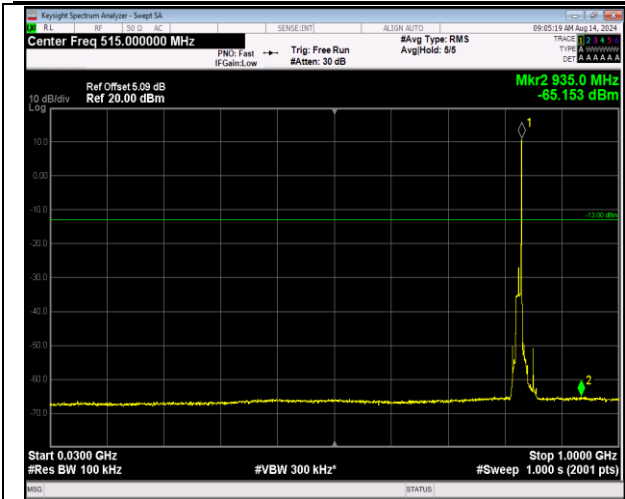

5-5-10MHz-10MHz-16QAM-16QAM-20450-20549-1RB#0-1RB#49-30~1000MHz-PASS

5-5-10MHz-10MHz-16QAM-16QAM-20450-20549-1RB#4
9-ORB#0-30~1000MHz-PASS