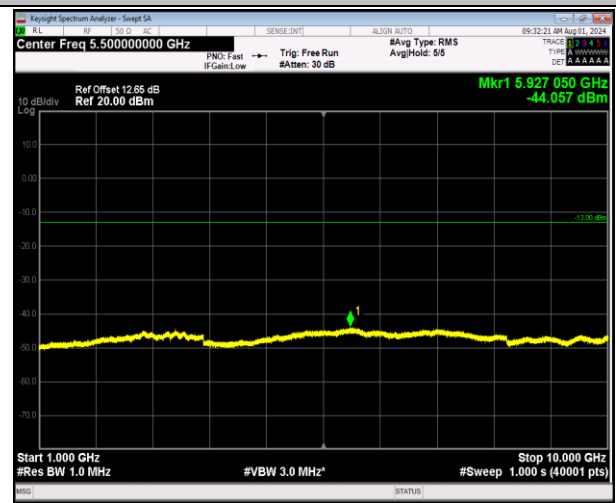

5-5-5MHz-3MHz-64QAM-64QAM-20510-20549-1RB#0-1RB
#15-1000~10000MHz-PASS

5-5-5MHz-3MHz-64QAM-64QAM-20510-20549-1RB#24-OR
B#0-1000~10000MHz-PASS