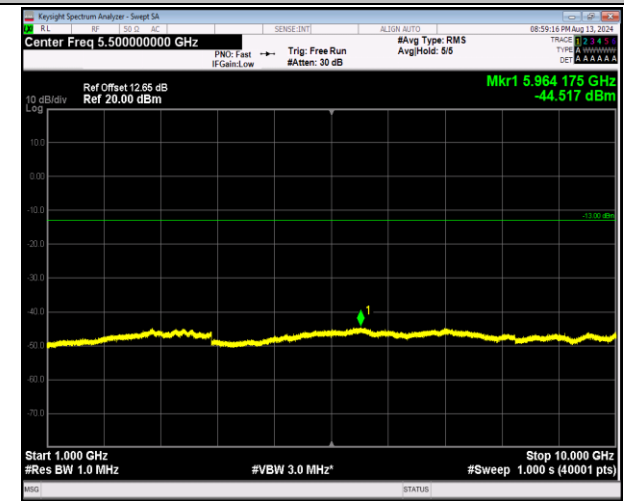

5-5-5MHz-3MHz-QPSK-QPSK-20510-20549-1RB#0-1RB#1
5-100~10000MHz-PASS

5-5-5MHz-3MHz-QPSK-QPSK-20510-20549-1RB#24-0RB#
0-100~10000MHz-PASS