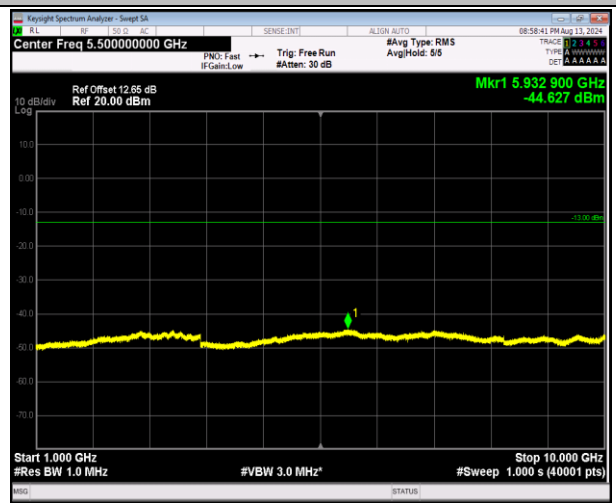

5-5-5MHz-3MHz-QPSK-QPSK-20510-20549-25RB#0-15RB
#0-1000~10000MHz-PASS

5-5-5MHz-3MHz-16QAM-16QAM-20510-20549-1RB#0-0RB
#0-1000~10000MHz-PASS