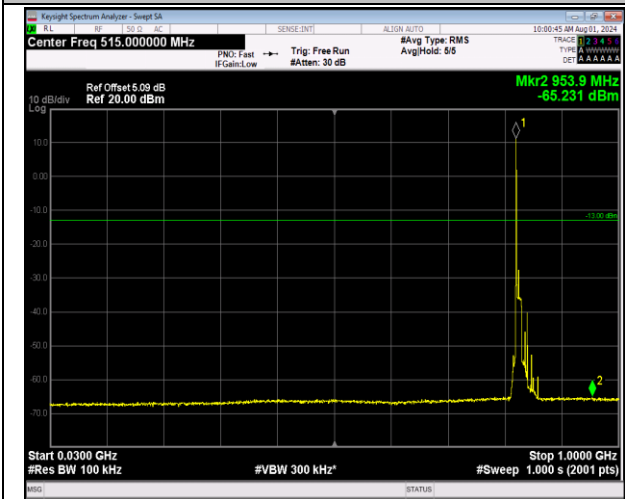

5-5-10MHz-10MHz-16QAM-16QAM-20450-20549-50RB#-
0-50RB#0-30~1000MHz-PASS

5-5-10MHz-10MHz-64QAM-64QAM-20450-20549-1RB#0
-ORB#0-30~1000MHz-PASS