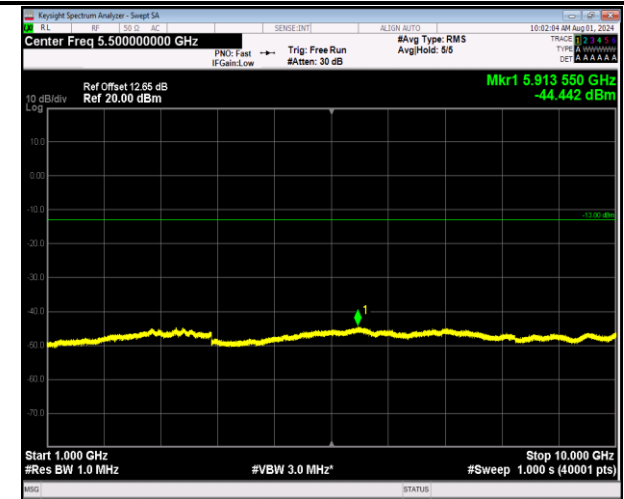

5-5-10MHz-10MHz-64QAM-64QAM-20450-20549-1RB#0-0
RB#0-1000~10000MHz-PASS

5-5-10MHz-10MHz-64QAM-64QAM-20450-20549-1RB#0-1
RB#49-1000~10000MHz-PASS