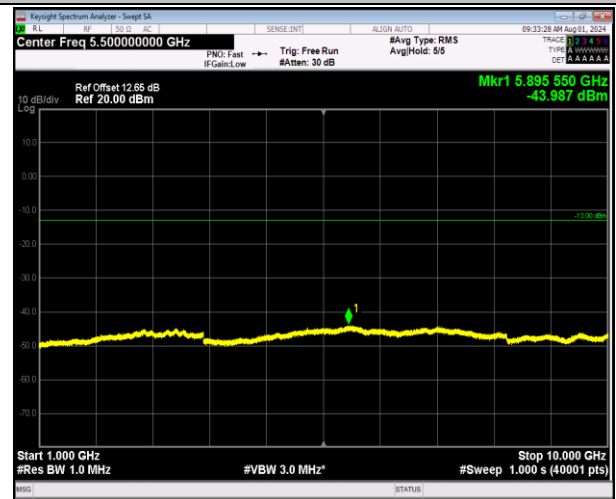

5-5-5MHz-3MHz-64QAM-64QAM-20510-20549-1RB#24-OR
B#0-1000~10000MHz-PASS

5-5-5MHz-3MHz-64QAM-64QAM-20510-20549-25RB#0-15
RB#0-1000~10000MHz-PASS