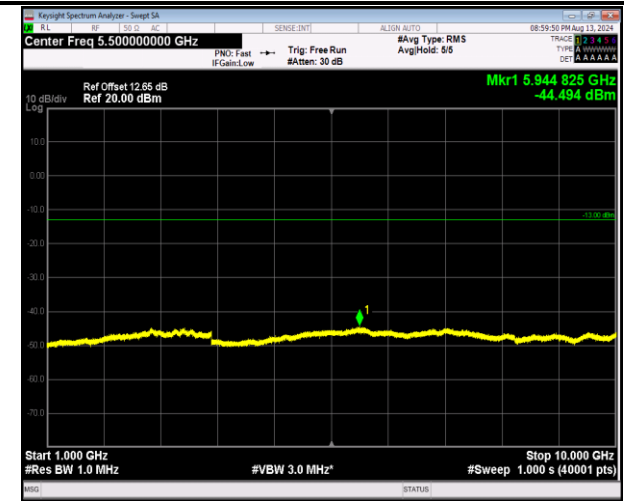

5-5-5MHz-3MHz-16QAM-16QAM-20510-20549-1RB#0-1RB
#15-1000~10000MHz-PASS

5-5-5MHz-3MHz-16QAM-16QAM-20510-20549-1RB#24-0RB#0-1000~10000MHz-PASS