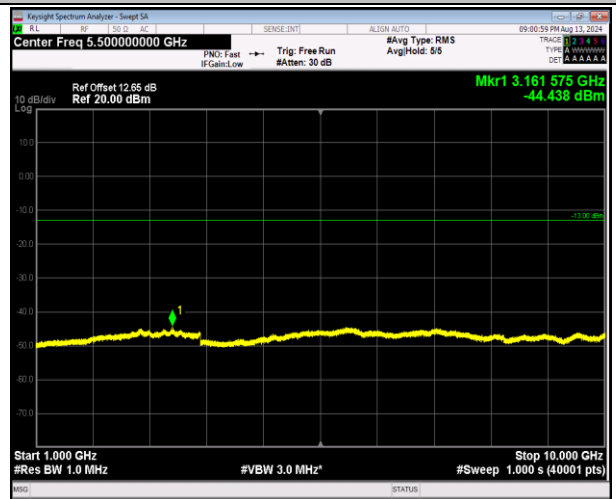

5-5-5MHz-3MHz-16QAM-16QAM-20510-20549-1RB#0-0RB
#0-1000~10000MHz-PASS

5-5-5MHz-3MHz-16QAM-16QAM-20510-20549-1RB#0-1RB
#15-1000~10000MHz-PASS