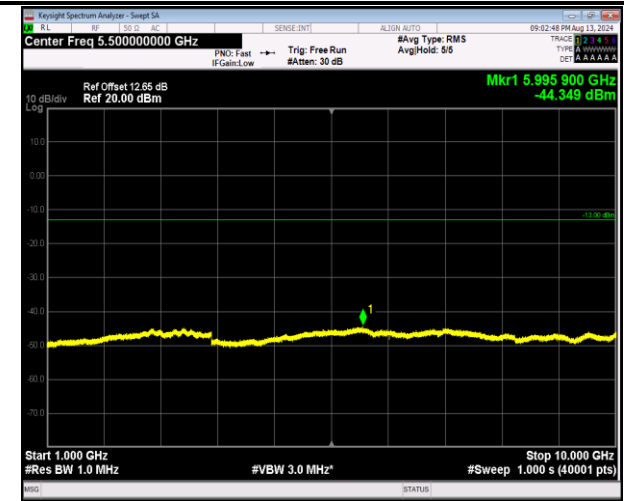

5-5-5MHz-3MHz-64QAM-64QAM-20510-20549-25RB#0-15
RB#0-1000~10000MHz-PASS

5-5-5MHz-3MHz-QPSK-QPSK-20595-20634-1RB#0-0RB#0
-1000~10000MHz-PASS