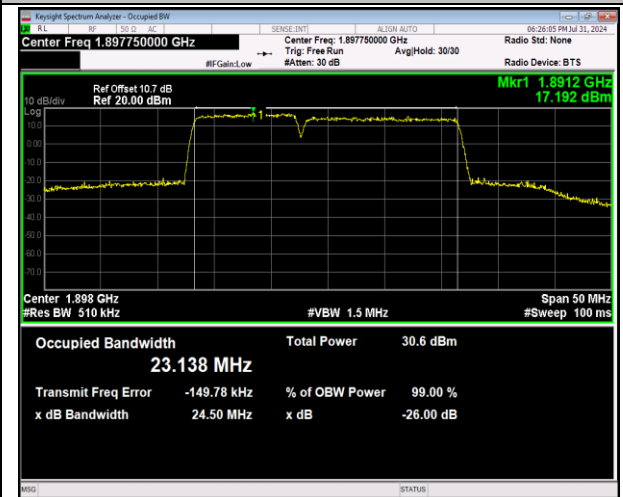

2-2-10MHz-15MHz-64QAM-64QAM-19005-19125-50RB#0-75RB#0-PASS