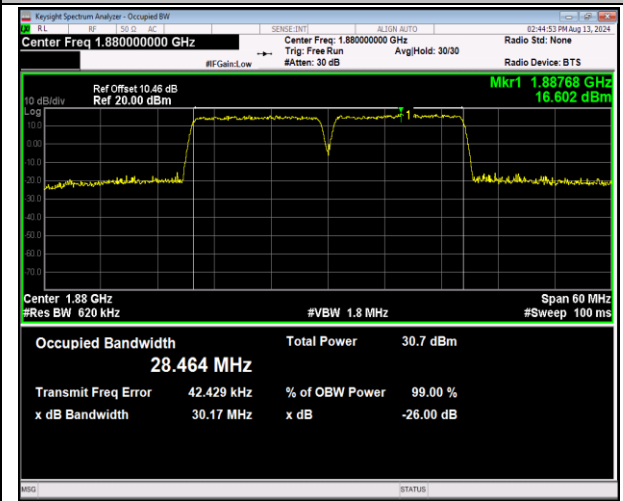

2-2-15MHz-10MHz-64QAM-64QAM-19027-19147-75RB#0-50RB#0-PASS

2-2-15MHz-15MHz-QPSK-QPSK-18675-18825-75RB#0-7
5RB#0-PASS

2-2-15MHz-15MHz-16QAM-16QAM-18675-18825-75RB
#0-75RB#0-PASS

2-2-15MHz-15MHz-64QAM-64QAM-18675-18825-75RB#
0-75RB#0-PASS