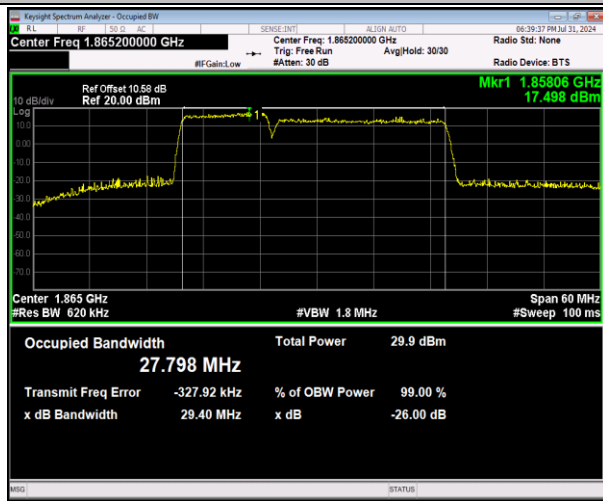

2-2-10MHz-20MHz-64QAM-64QAM-18655-18799-50RB#0-100RB#0-PASS