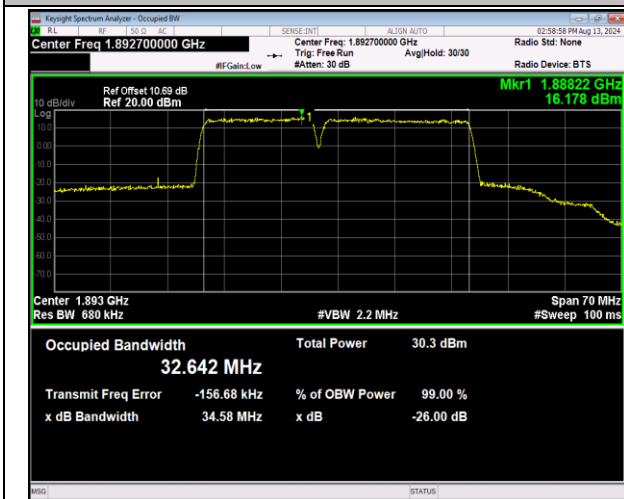

2-2-15MHz-20MHz-16QAM-16QAM-18929-19100-75RB#
0-100RB#0-PASS