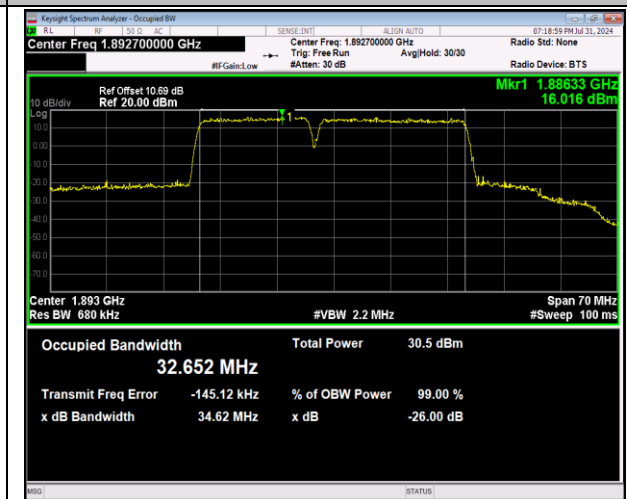

2-2-15MHz-20MHz-64QAM-64QAM-18929-19100-75RB
#0-100RB#0-PASS