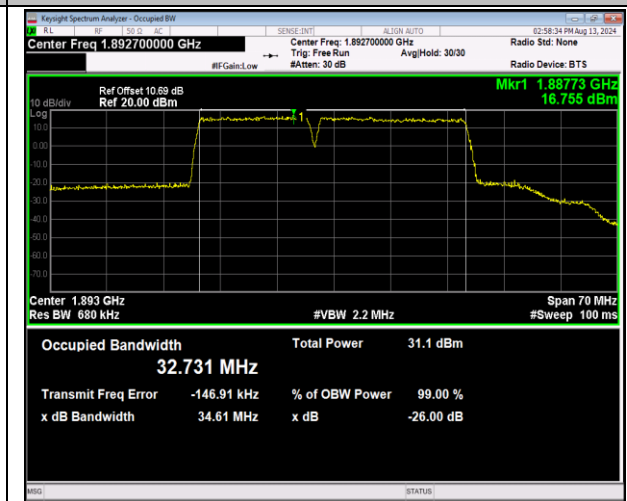

2-2-15MHz-20MHz-QPSK-QPSK-18929-19100-75RB#0-
100RB#0-PASS