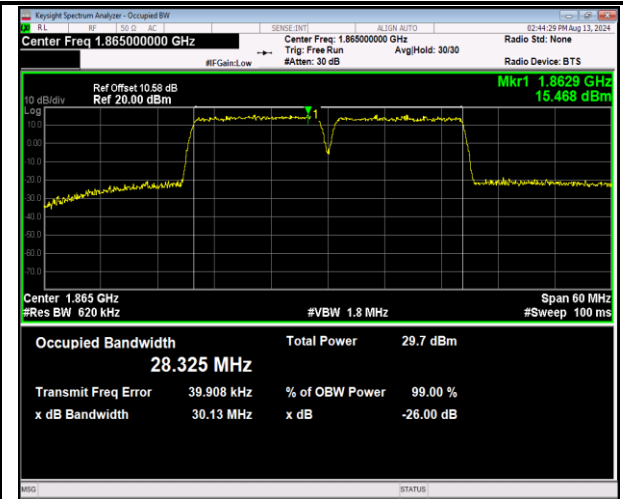

2-2-15MHz-15MHz-16QAM-16QAM-18675-18825-75RB
#0-75RB#0-PASS