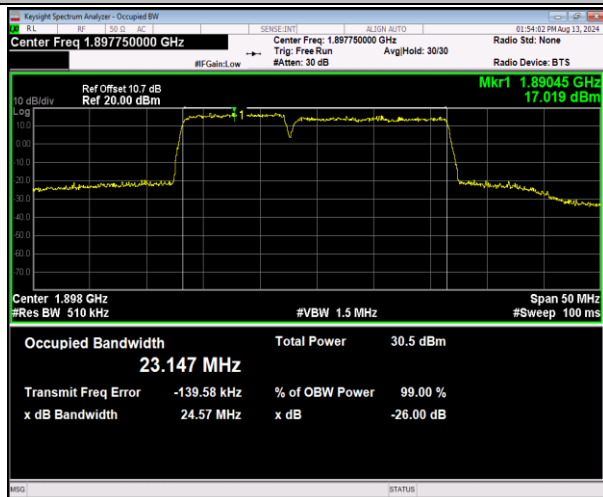

2-2-10MHz-15MHz-16QAM-16QAM-19005-19125-50RB#0-75RB#0-PASS