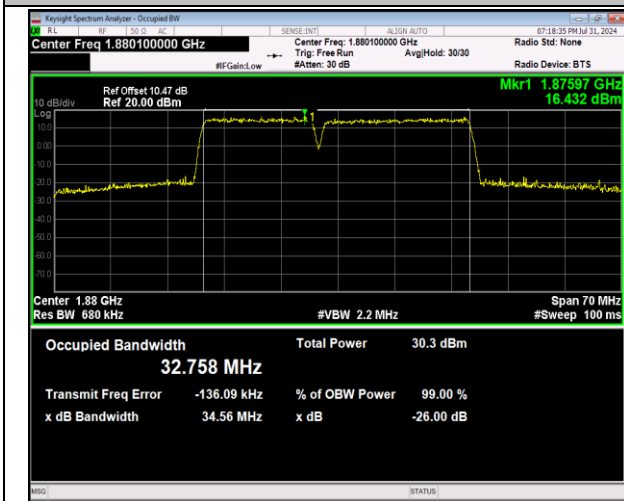

2-2-15MHz-20MHz-64QAM-64QAM-18803-18974-75RB#
0-100RB#0-PASS