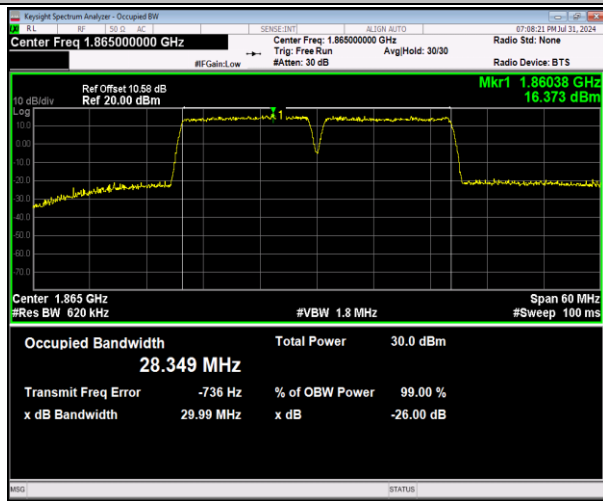

2-2-15MHz-15MHz-64QAM-64QAM-18675-18825-75RB#
0-75RB#0-PASS