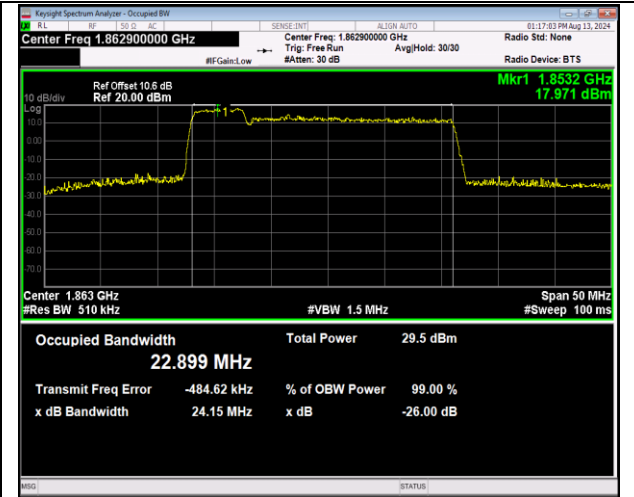

2-2-5MHz-20MHz-16QAM-16QAM-18633-18750-25RB#
0-100RB#0-PASS