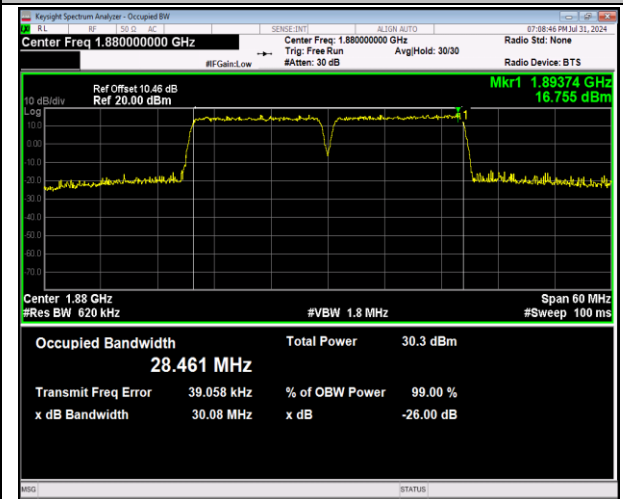

2-2-15MHz-15MHz-64QAM-64QAM-18825-18975-75RB
#0-75RB#0-PASS