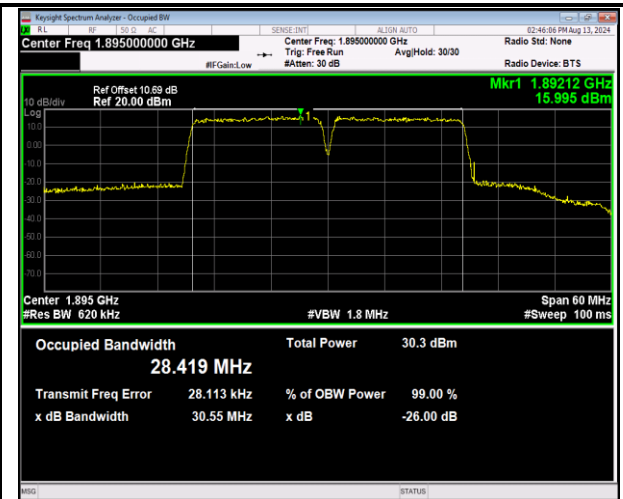

2-2-15MHz-15MHz-QPSK-QPSK-18825-18975-75RB#0-
75RB#0-PASS

2-2-15MHz-15MHz-16QAM-16QAM-18825-18975-75RB#
0-75RB#0-PASS

2-2-15MHz-15MHz-64QAM-64QAM-18825-18975-75RB
#0-75RB#0-PASS

2-2-15MHz-15MHz-QPSK-QPSK-18975-19125-75RB#0-7
5RB#0-PASS