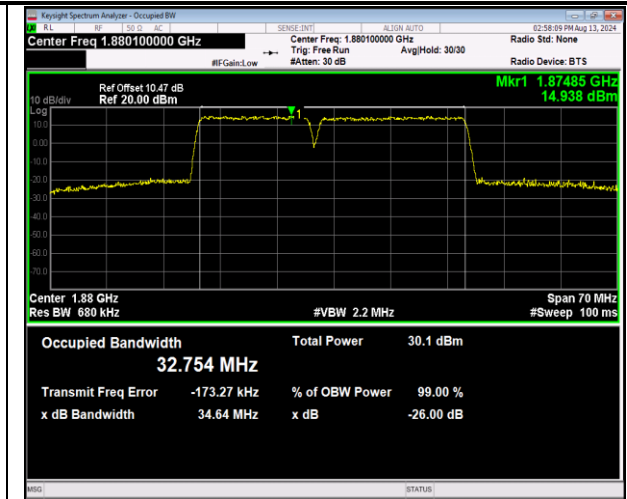

2-2-15MHz-20MHz-16QAM-16QAM-18803-18974-75RB
#0-100RB#0-PASS