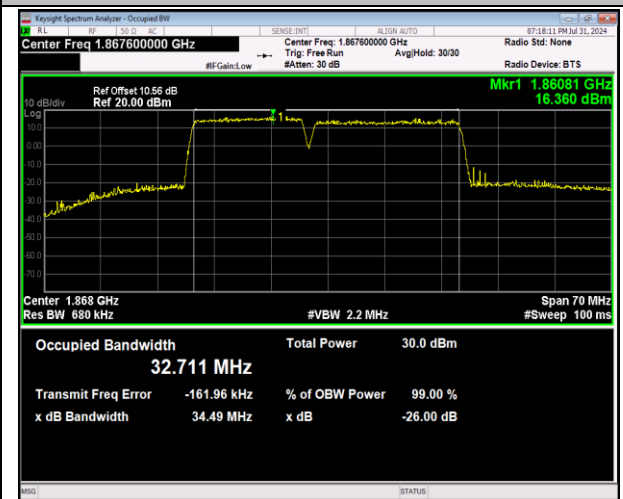

2-2-15MHz-15MHz-16QAM-16QAM-18975-19125-75RB
#0-75RB#0-PASS

2-2-15MHz-15MHz-64QAM-64QAM-18975-19125-75RB#0-75RB#0-PASS

2-2-15MHz-20MHz-QPSK-QPSK-18678-18849-75RB#0-100RB#0-PASS

2-2-15MHz-20MHz-16QAM-16QAM-18678-18849-75RB#0-100RB#0-PASS