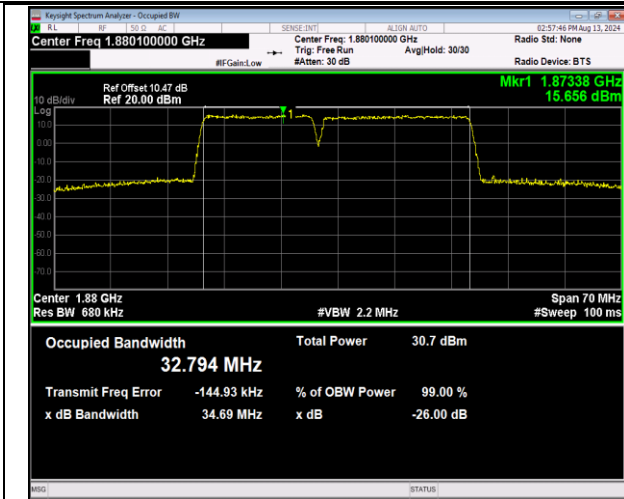

2-2-15MHz-20MHz-QPSK-QPSK-18803-18974-75RB#0-1
00RB#0-PASS