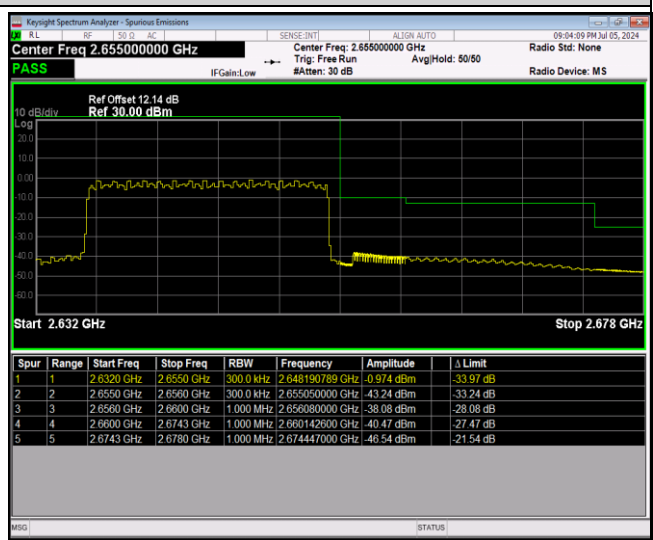

Band41-20MHz-16QAM-41140-100RB#0

Band41-20MHz-64QAM-40140-1RB#99