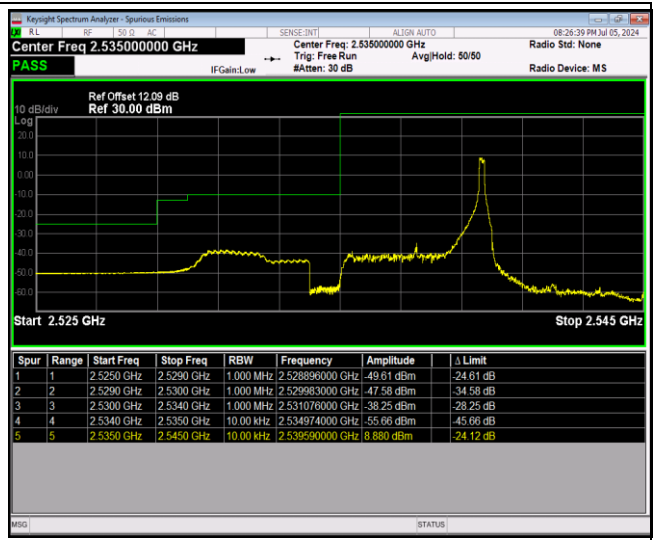

Band41-5MHz-QPSK-40065-1RB#24

Band41-5MHz-QPSK-41215-1RB#0