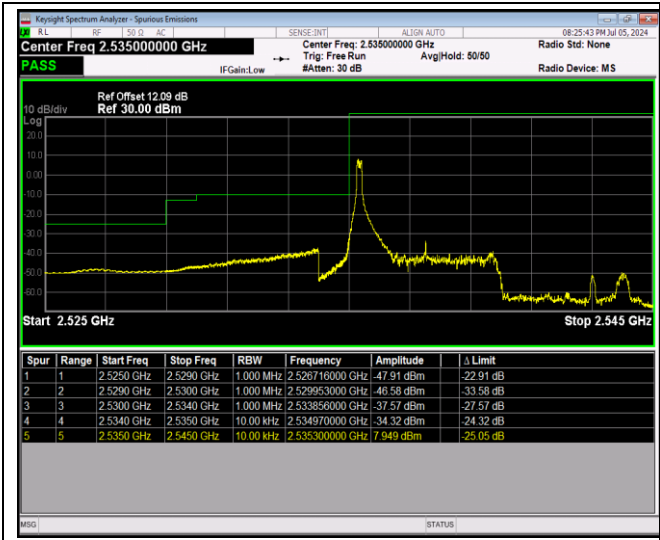

Band41-5MHz-QPSK-40065-1RB#0

Band41-5MHz-QPSK-40065-25RB#0