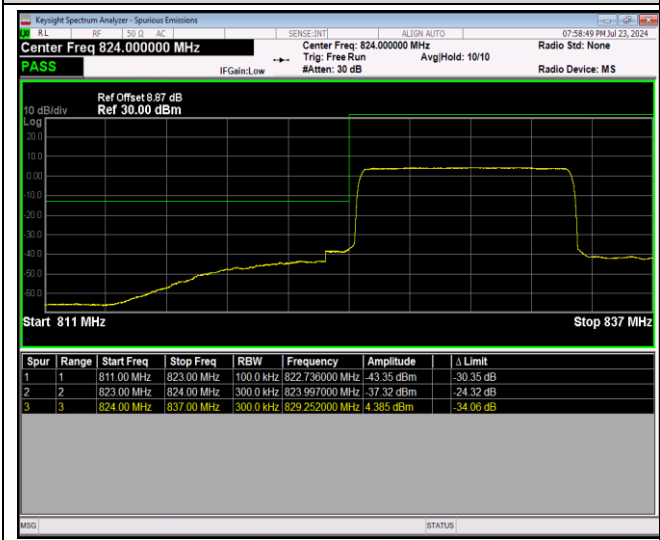

Band5-10MHz-16QAM-20600-1RB#49

Band5-10MHz-16QAM-20600-50RB#0

Band5-10MHz-64QAM-20450-1RB#0

Band5-10MHz-64QAM-20450-1RB#49

Band5-10MHz-64QAM-20450-50RB#0

Band5-10MHz-64QAM-20600-1RB#0

Band5-10MHz-64QAM-20600-1RB#49