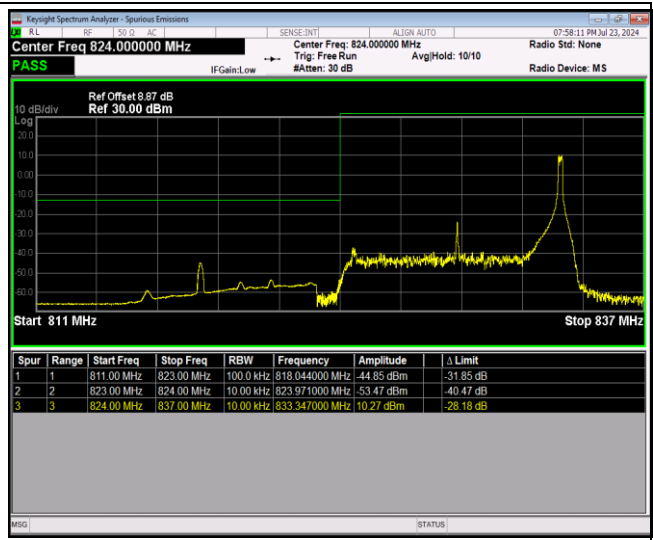

Band5-10MHz-16QAM-20600-1RB#49

Band5-10MHz-16QAM-20600-50RB#0

Band5-10MHz-64QAM-20450-1RB#0

Band5-10MHz-64QAM-20450-1RB#49

Band5-10MHz-64QAM-20450-50RB#0

Band5-10MHz-64QAM-20600-1RB#0

Band5-10MHz-64QAM-20600-1RB#49