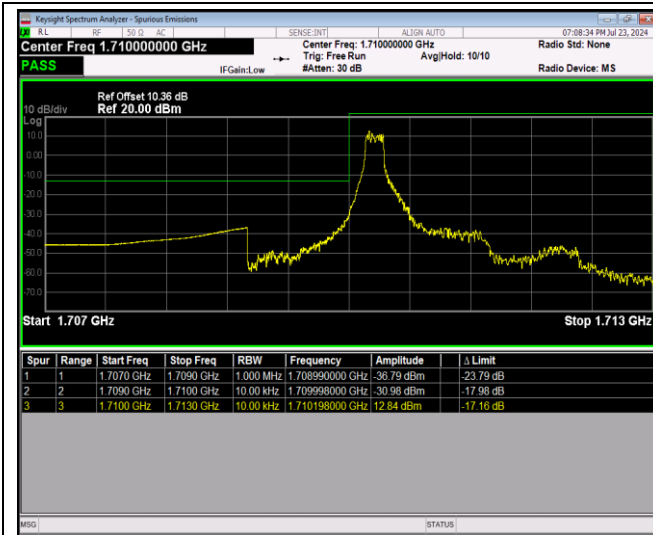

Band4-1.4MHz-16QAM-19957-6RB#0

Band4-1.4MHz-16QAM-20393-1RB#0

Band4-1.4MHz-16QAM-20393-1RB#5

Band4-1.4MHz-16QAM-20393-6RB#0

Band4-1.4MHz-64QAM-19957-1RB#0

Band4-1.4MHz-64QAM-19957-1RB#5

Band4-1.4MHz-64QAM-19957-6RB#0