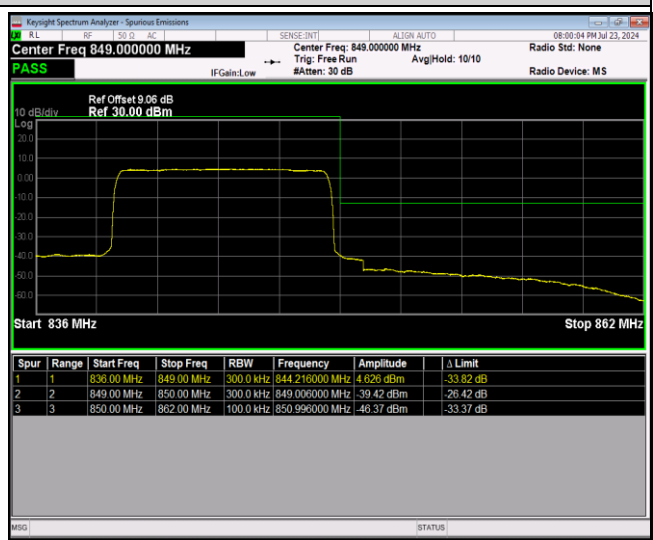

Band5-10MHz-64QAM-20600-50RB#0

Band7-5MHz-QPSK-20775-1RB#24