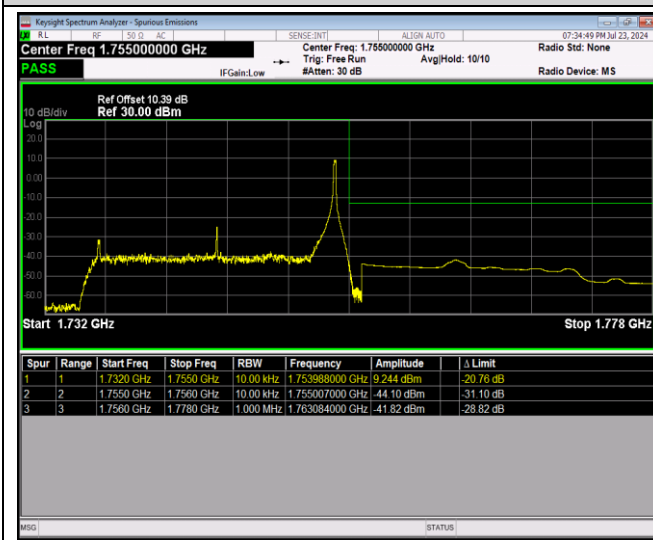

Band4-20MHz-16QAM-20300-100RB#0

Band4-20MHz-64QAM-20050-1RB#0

Band4-20MHz-64QAM-20050-1RB#99

Band4-20MHz-64QAM-20050-100RB#0

Band4-20MHz-64QAM-20300-1RB#0

Band4-20MHz-64QAM-20300-1RB#99

Band4-20MHz-64QAM-20300-100RB#0