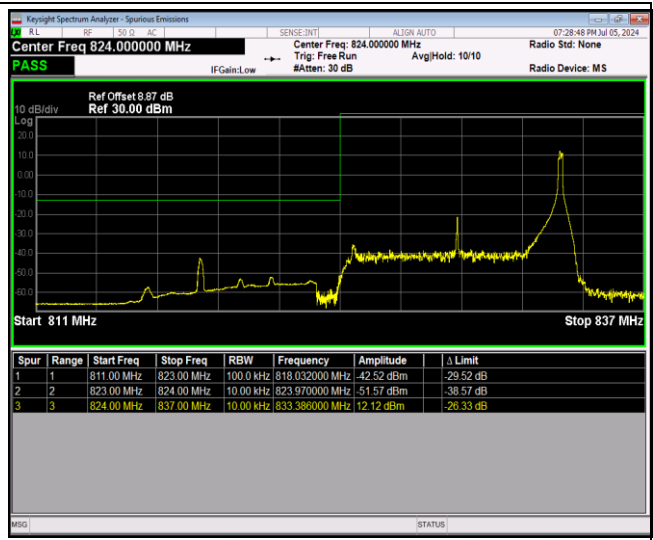

Band5-1.4MHz-64QAM-20407-6RB#0

Band5-1.4MHz-64QAM-20643-1RB#0

Band5-1.4MHz-64QAM-20643-1RB#5

Band5-1.4MHz-64QAM-20643-6RB#0

Band5-10MHz-QPSK-20450-1RB#0

Band5-10MHz-QPSK-20450-1RB#49

Band5-10MHz-QPSK-20450-50RB#0