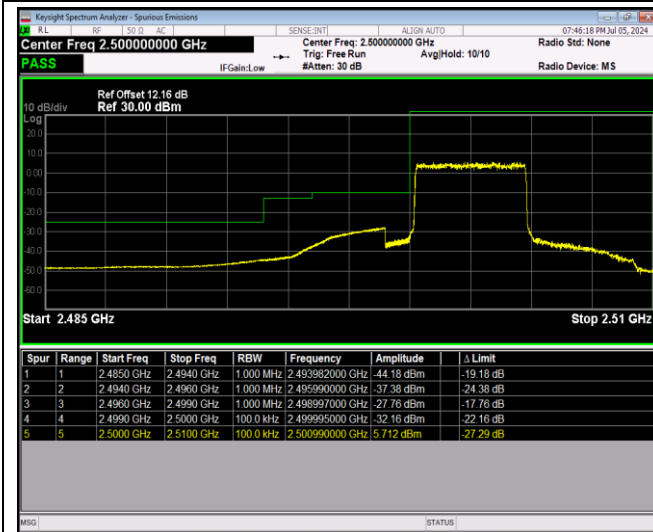

Band7-5MHz-QPSK-20775-25RB#0

Band7-5MHz-QPSK-21425-1RB#24