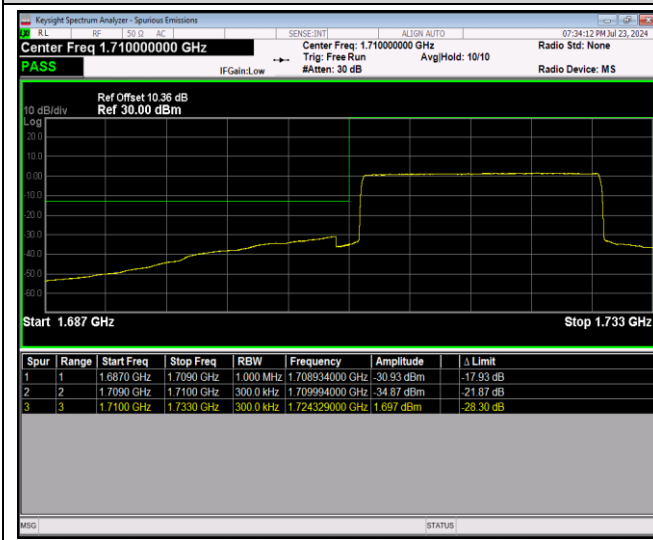

Band4-20MHz-16QAM-20300-100RB#0

Band4-20MHz-64QAM-20050-1RB#0

Band4-20MHz-64QAM-20050-1RB#99

Band4-20MHz-64QAM-20050-100RB#0

Band4-20MHz-64QAM-20300-1RB#0

Band4-20MHz-64QAM-20300-1RB#99

Band4-20MHz-64QAM-20300-100RB#0