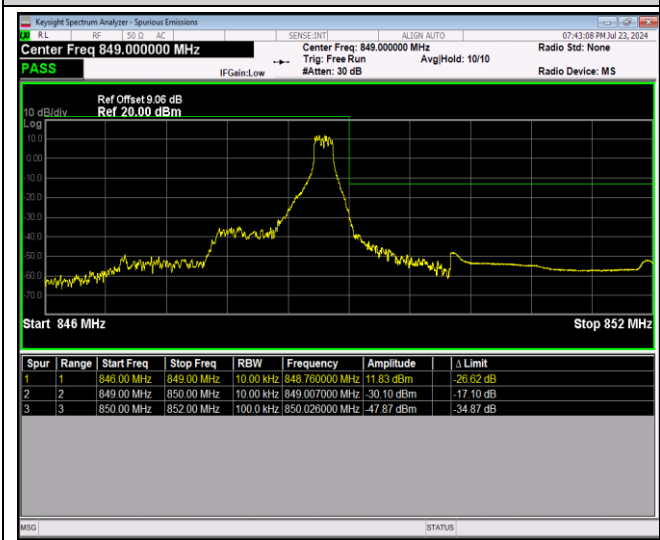

Band5-1.4MHz-64QAM-20407-6RB#0

Band5-1.4MHz-64QAM-20643-1RB#0

Band5-1.4MHz-64QAM-20643-1RB#5

Band5-1.4MHz-64QAM-20643-6RB#0

Band5-10MHz-QPSK-20450-1RB#0

Band5-10MHz-QPSK-20450-1RB#49

Band5-10MHz-QPSK-20450-50RB#0