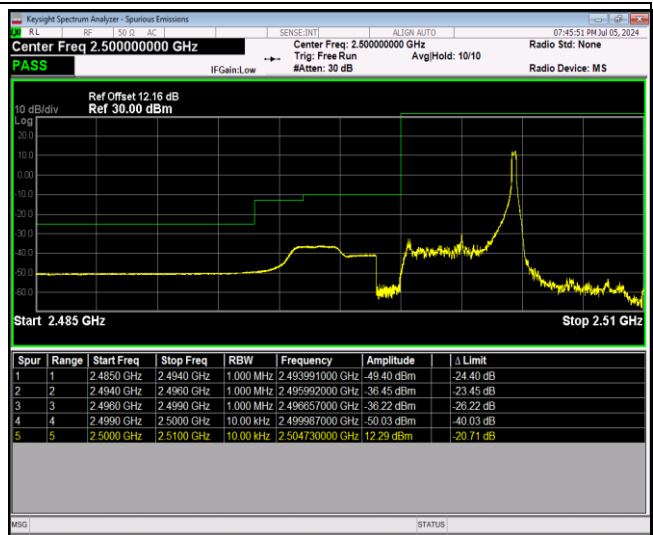

Band5-10MHz-64QAM-20600-50RB#0

Band7-5MHz-QPSK-20775-1RB#0

Band7-5MHz-QPSK-20775-1RB#24

Band7-5MHz-QPSK-20775-25RB#0

Band7-5MHz-QPSK-21425-1RB#0

Band7-5MHz-QPSK-21425-1RB#24

Band7-5MHz-QPSK-21425-25RB#0

Band7-5MHz-16QAM-20775-1RB#0