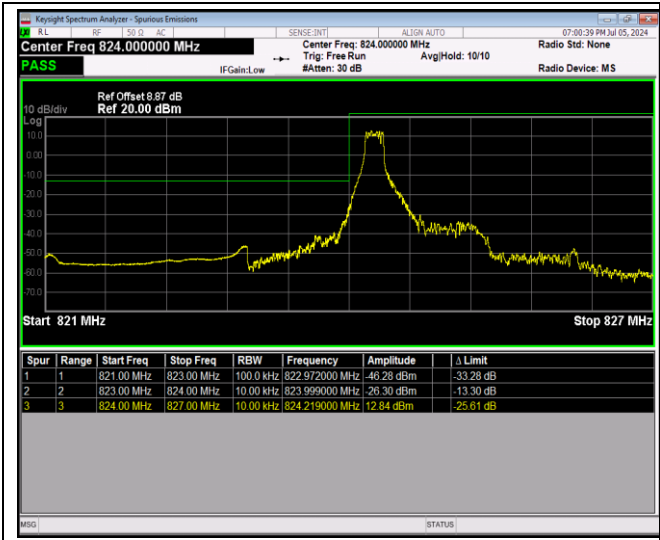

Band5-1.4MHz-QPSK-20407-1RB#0

Band5-1.4MHz-QPSK-20407-6RB#0