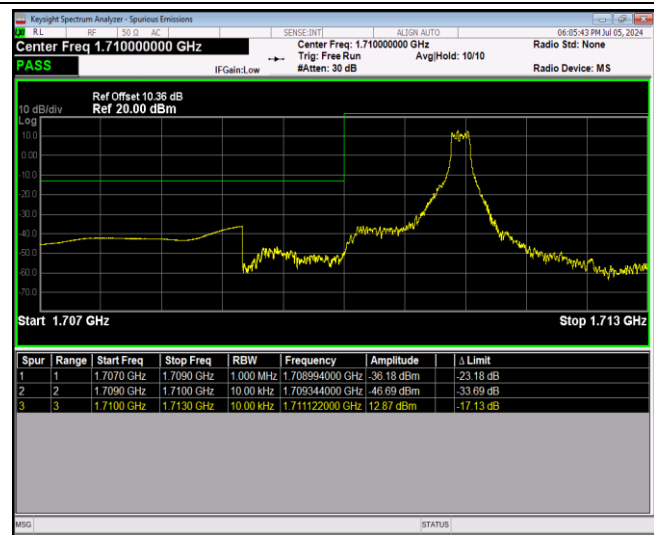

Band4-1.4MHz-16QAM-19957-6RB#0

Band4-1.4MHz-16QAM-20393-1RB#0

Band4-1.4MHz-16QAM-20393-1RB#5

Band4-1.4MHz-16QAM-20393-6RB#0

Band4-1.4MHz-64QAM-19957-1RB#0

Band4-1.4MHz-64QAM-19957-1RB#5

Band4-1.4MHz-64QAM-19957-6RB#0