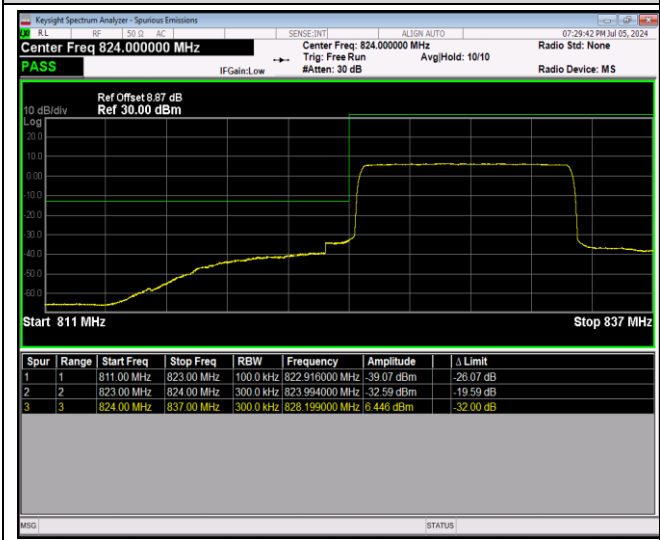

Band5-10MHz-QPSK-20450-50RB#0

Band5-10MHz-QPSK-20600-1RB#49