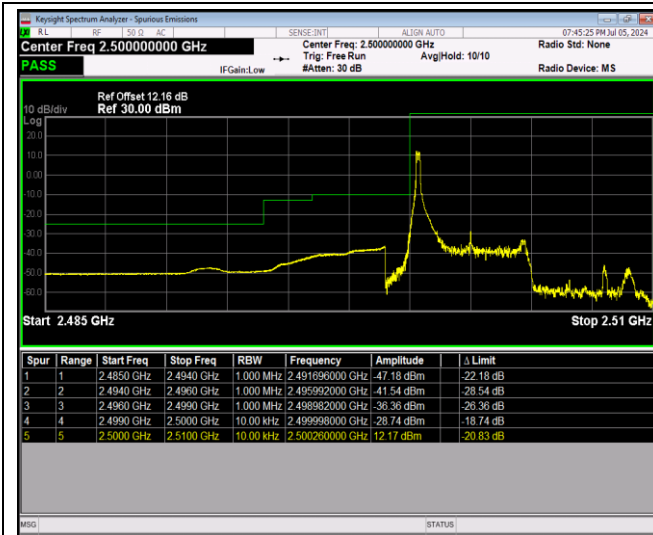

Band7-5MHz-QPSK-20775-1RB#0

Band7-5MHz-QPSK-20775-25RB#0