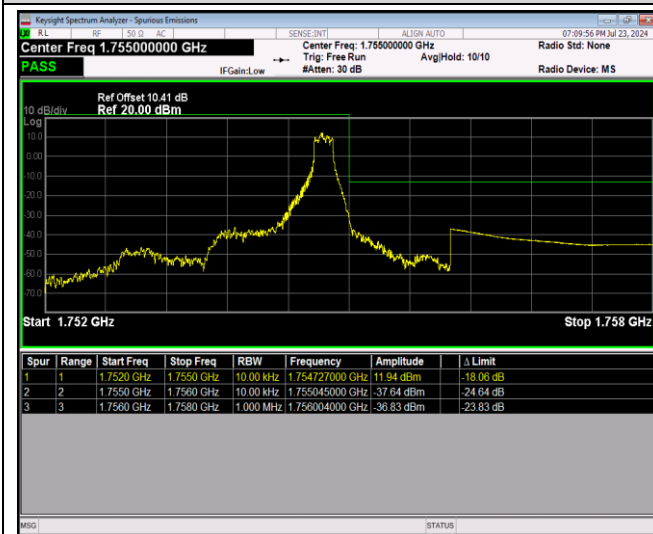

Band4-1.4MHz-64QAM-20393-1RB#5

Band4-20MHz-QPSK-20050-1RB#0