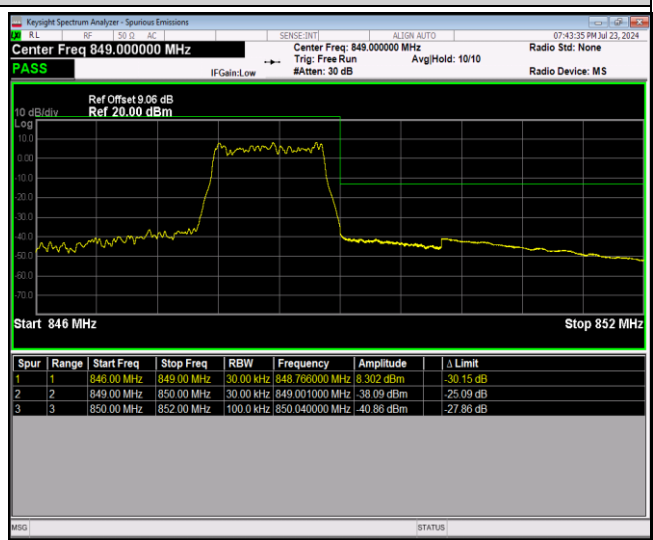

Band5-1.4MHz-64QAM-20407-6RB#0

Band5-1.4MHz-64QAM-20643-1RB#0

Band5-1.4MHz-64QAM-20643-1RB#5

Band5-1.4MHz-64QAM-20643-6RB#0

Band5-10MHz-QPSK-20450-1RB#0

Band5-10MHz-QPSK-20450-1RB#49

Band5-10MHz-QPSK-20450-50RB#0