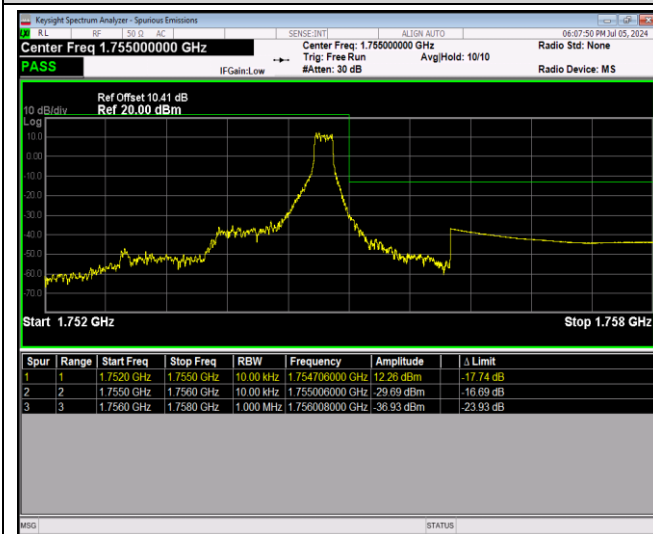

Band4-1.4MHz-16QAM-19957-6RB#0

Band4-1.4MHz-16QAM-20393-1RB#0

Band4-1.4MHz-16QAM-20393-1RB#5

Band4-1.4MHz-16QAM-20393-6RB#0

Band4-1.4MHz-64QAM-19957-1RB#0

Band4-1.4MHz-64QAM-19957-1RB#5

Band4-1.4MHz-64QAM-19957-6RB#0