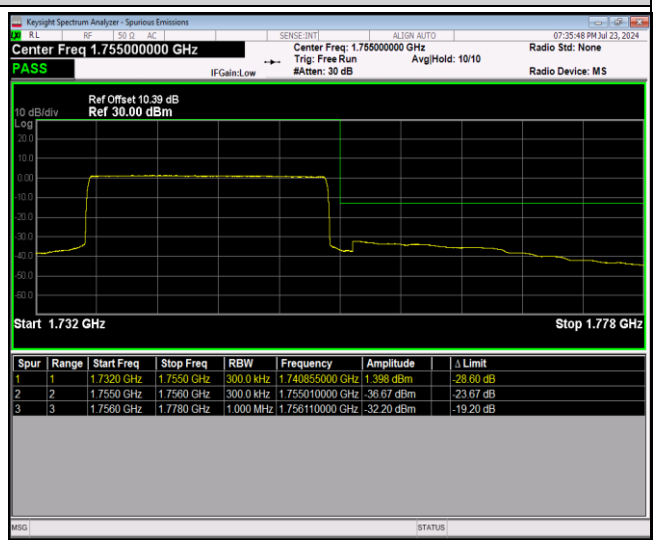

Band4-20MHz-64QAM-20300-100RB#0

Band5-1.4MHz-QPSK-20407-1RB#5