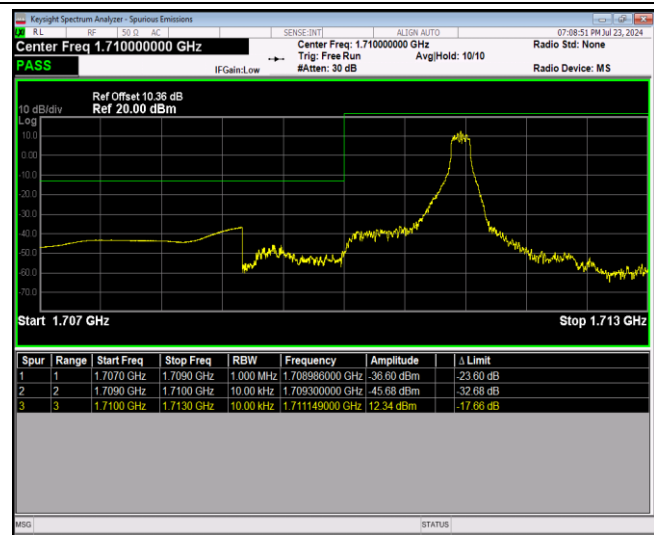

Band4-1.4MHz-16QAM-19957-6RB#0

Band4-1.4MHz-16QAM-20393-1RB#0

Band4-1.4MHz-16QAM-20393-1RB#5

Band4-1.4MHz-16QAM-20393-6RB#0

Band4-1.4MHz-64QAM-19957-1RB#0

Band4-1.4MHz-64QAM-19957-1RB#5

Band4-1.4MHz-64QAM-19957-6RB#0