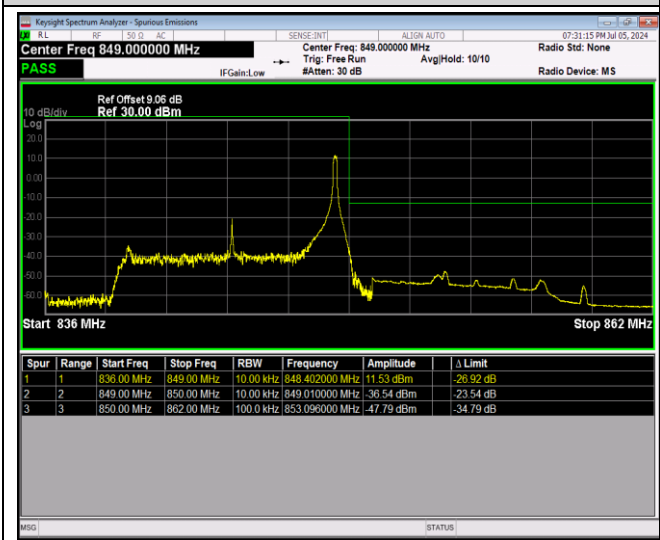

Band5-10MHz-QPSK-20600-1RB#49

Band5-10MHz-16QAM-20450-1RB#0