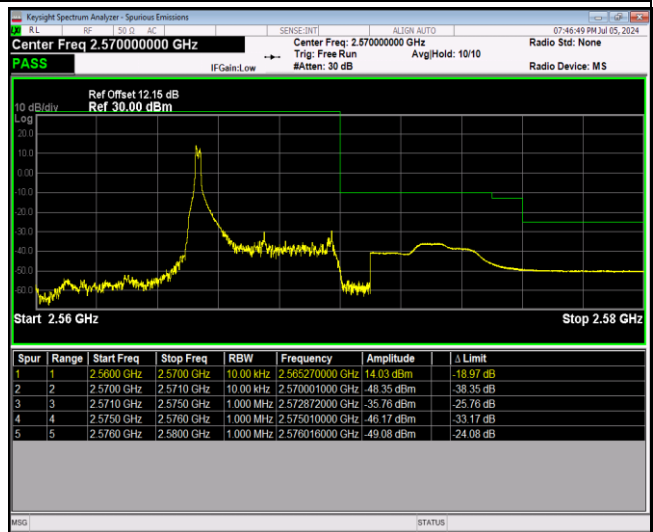

Band5-10MHz-64QAM-20600-50RB#0

Band7-5MHz-QPSK-20775-1RB#0

Band7-5MHz-QPSK-20775-1RB#24

Band7-5MHz-QPSK-20775-25RB#0

Band7-5MHz-QPSK-21425-1RB#0

Band7-5MHz-QPSK-21425-1RB#24

Band7-5MHz-QPSK-21425-25RB#0

Band7-5MHz-16QAM-20775-1RB#0