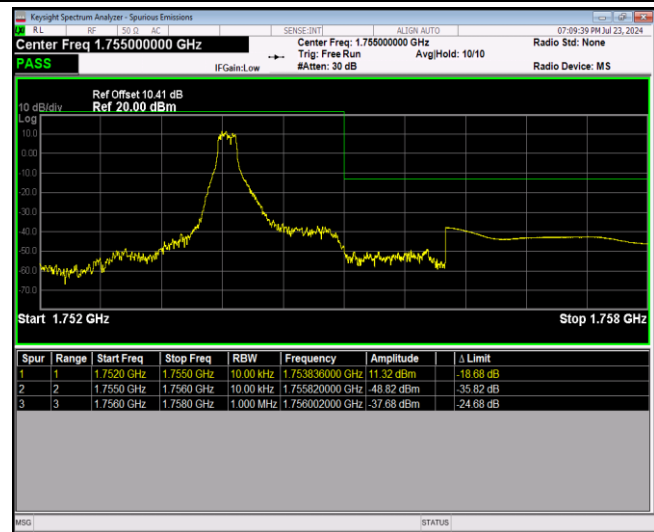

Band4-1.4MHz-64QAM-20393-1RB#0

Band4-1.4MHz-64QAM-20393-6RB#0