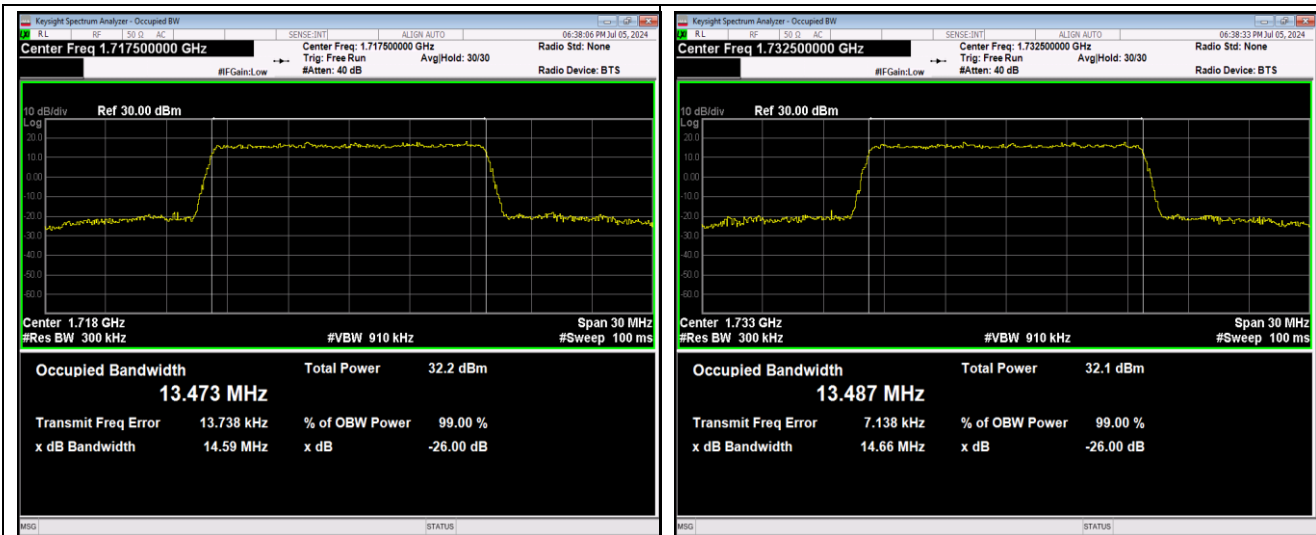

Band4-10MHz-16QAM-20175-50RB#0

Band4-10MHz-16QAM-20350-50RB#0

Band4-10MHz-64QAM-20000-50RB#0

Band4-10MHz-64QAM-20175-50RB#0

Band4-10MHz-64QAM-20350-50RB#0

Band4-15MHz-QPSK-20025-75RB#0

Band4-15MHz-QPSK-20175-75RB#0