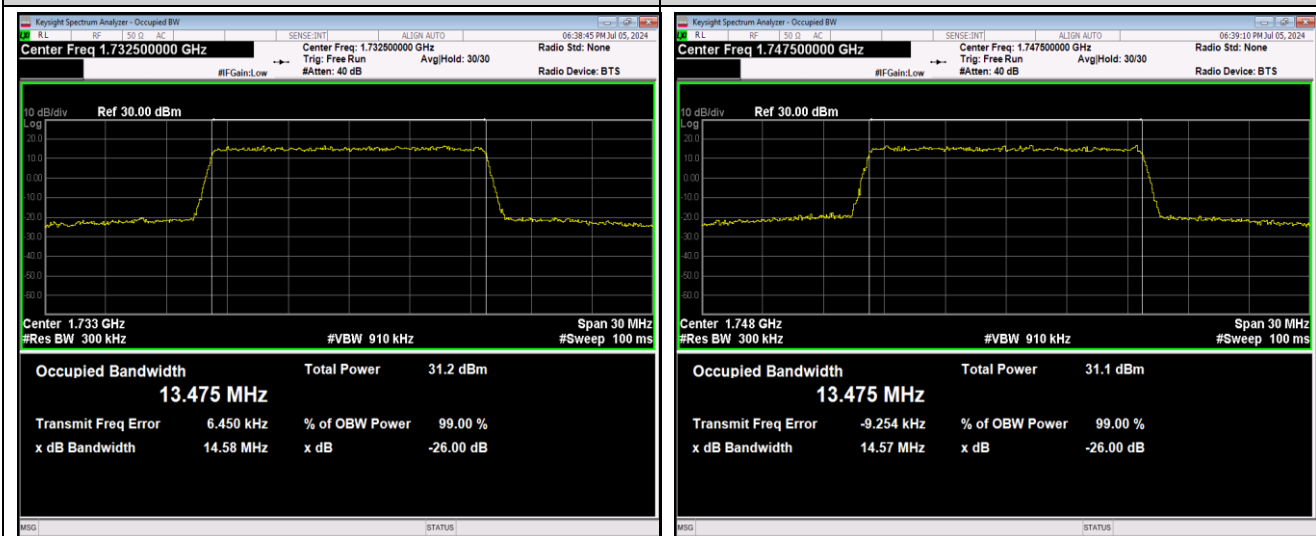

Band4-15MHz-16QAM-20175-75RB#0

Band4-15MHz-16QAM-20325-75RB#0

Band4-15MHz-64QAM-20025-75RB#0

Band4-15MHz-64QAM-20175-75RB#0