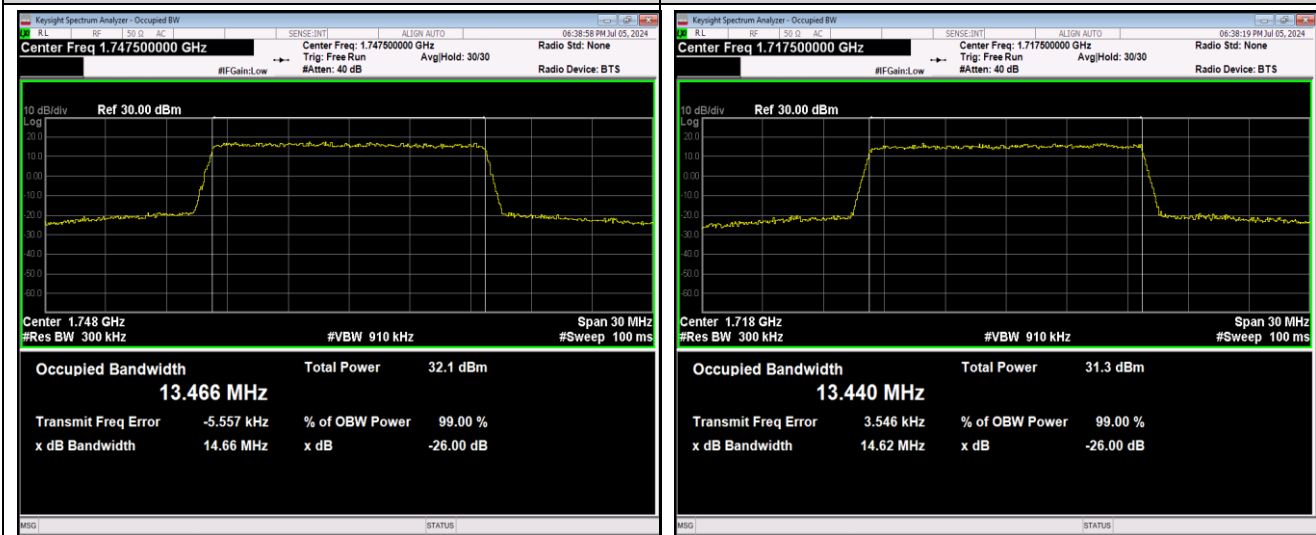

Band4-15MHz-QPSK-20325-75RB#0

Band4-15MHz-16QAM-20025-75RB#0

Band4-15MHz-16QAM-20175-75RB#0

Band4-15MHz-16QAM-20325-75RB#0