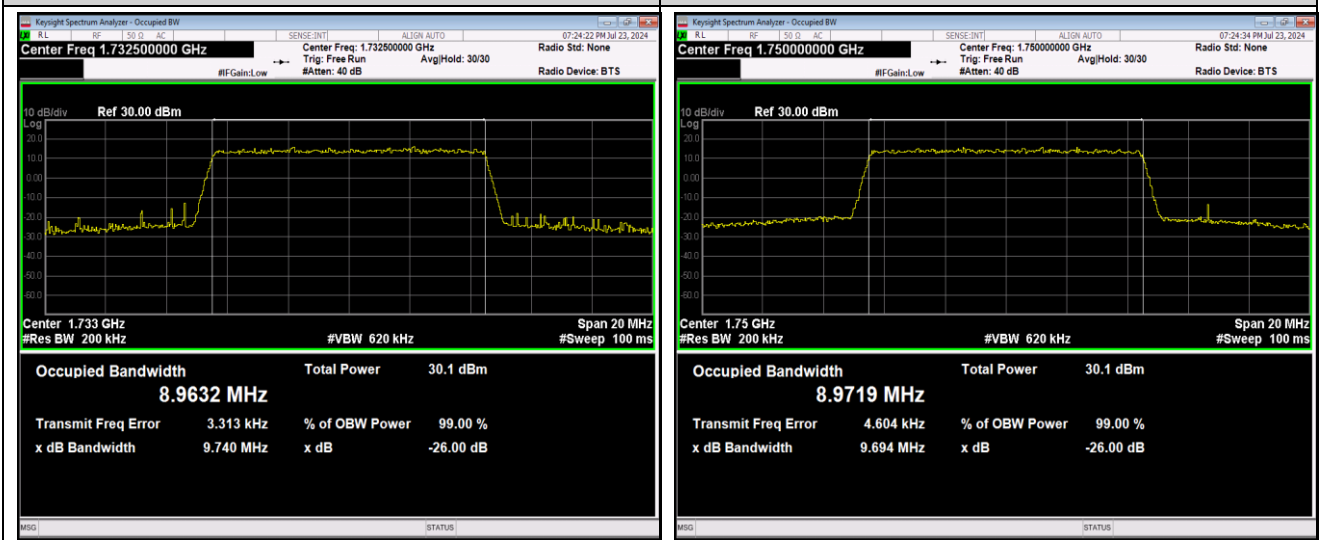

Band4-10MHz-16QAM-20175-50RB#0

Band4-10MHz-16QAM-20350-50RB#0

Band4-10MHz-64QAM-20000-50RB#0

Band4-10MHz-64QAM-20175-50RB#0

Band4-10MHz-64QAM-20350-50RB#0

Band4-15MHz-QPSK-20025-75RB#0

Band4-15MHz-QPSK-20175-75RB#0