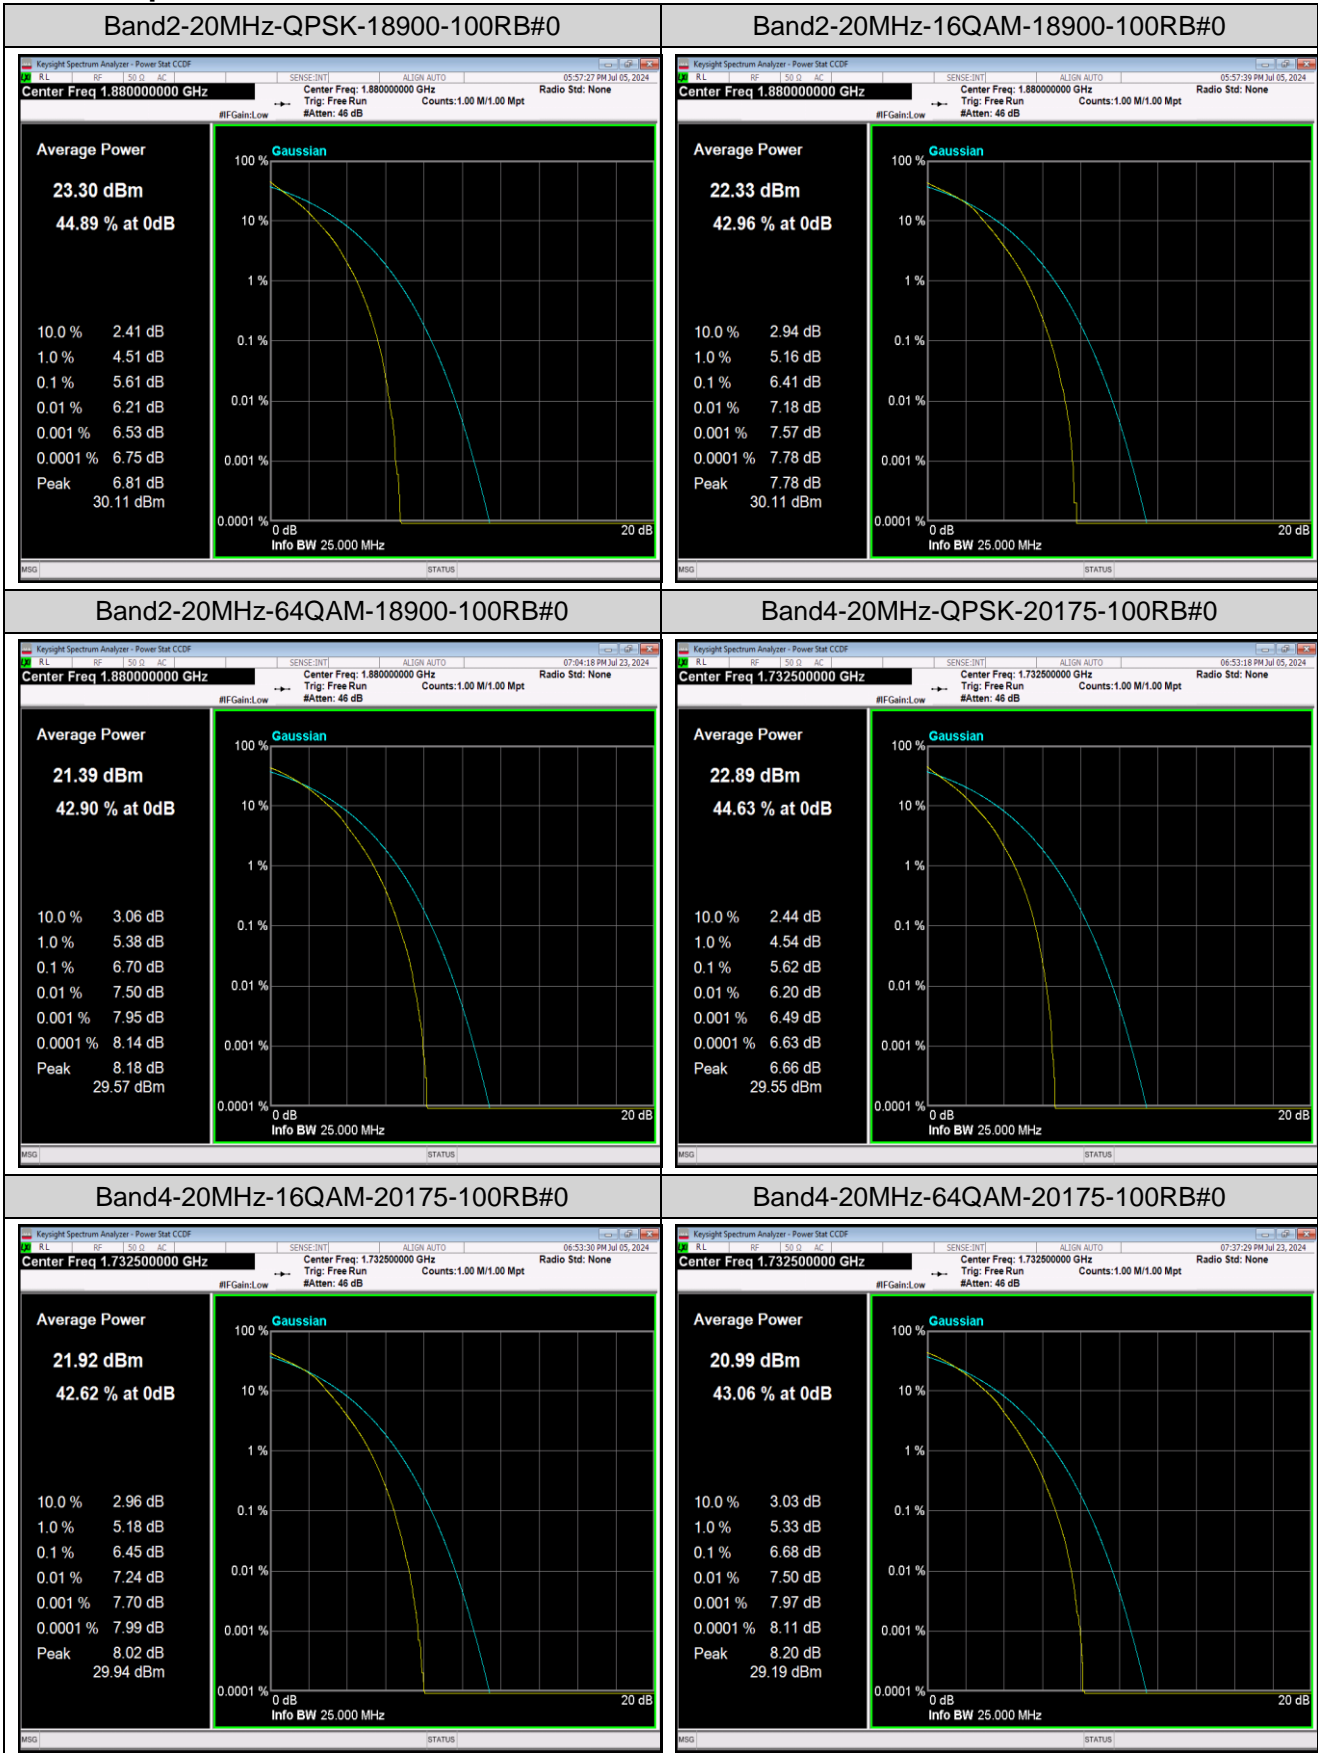

Test Graphs