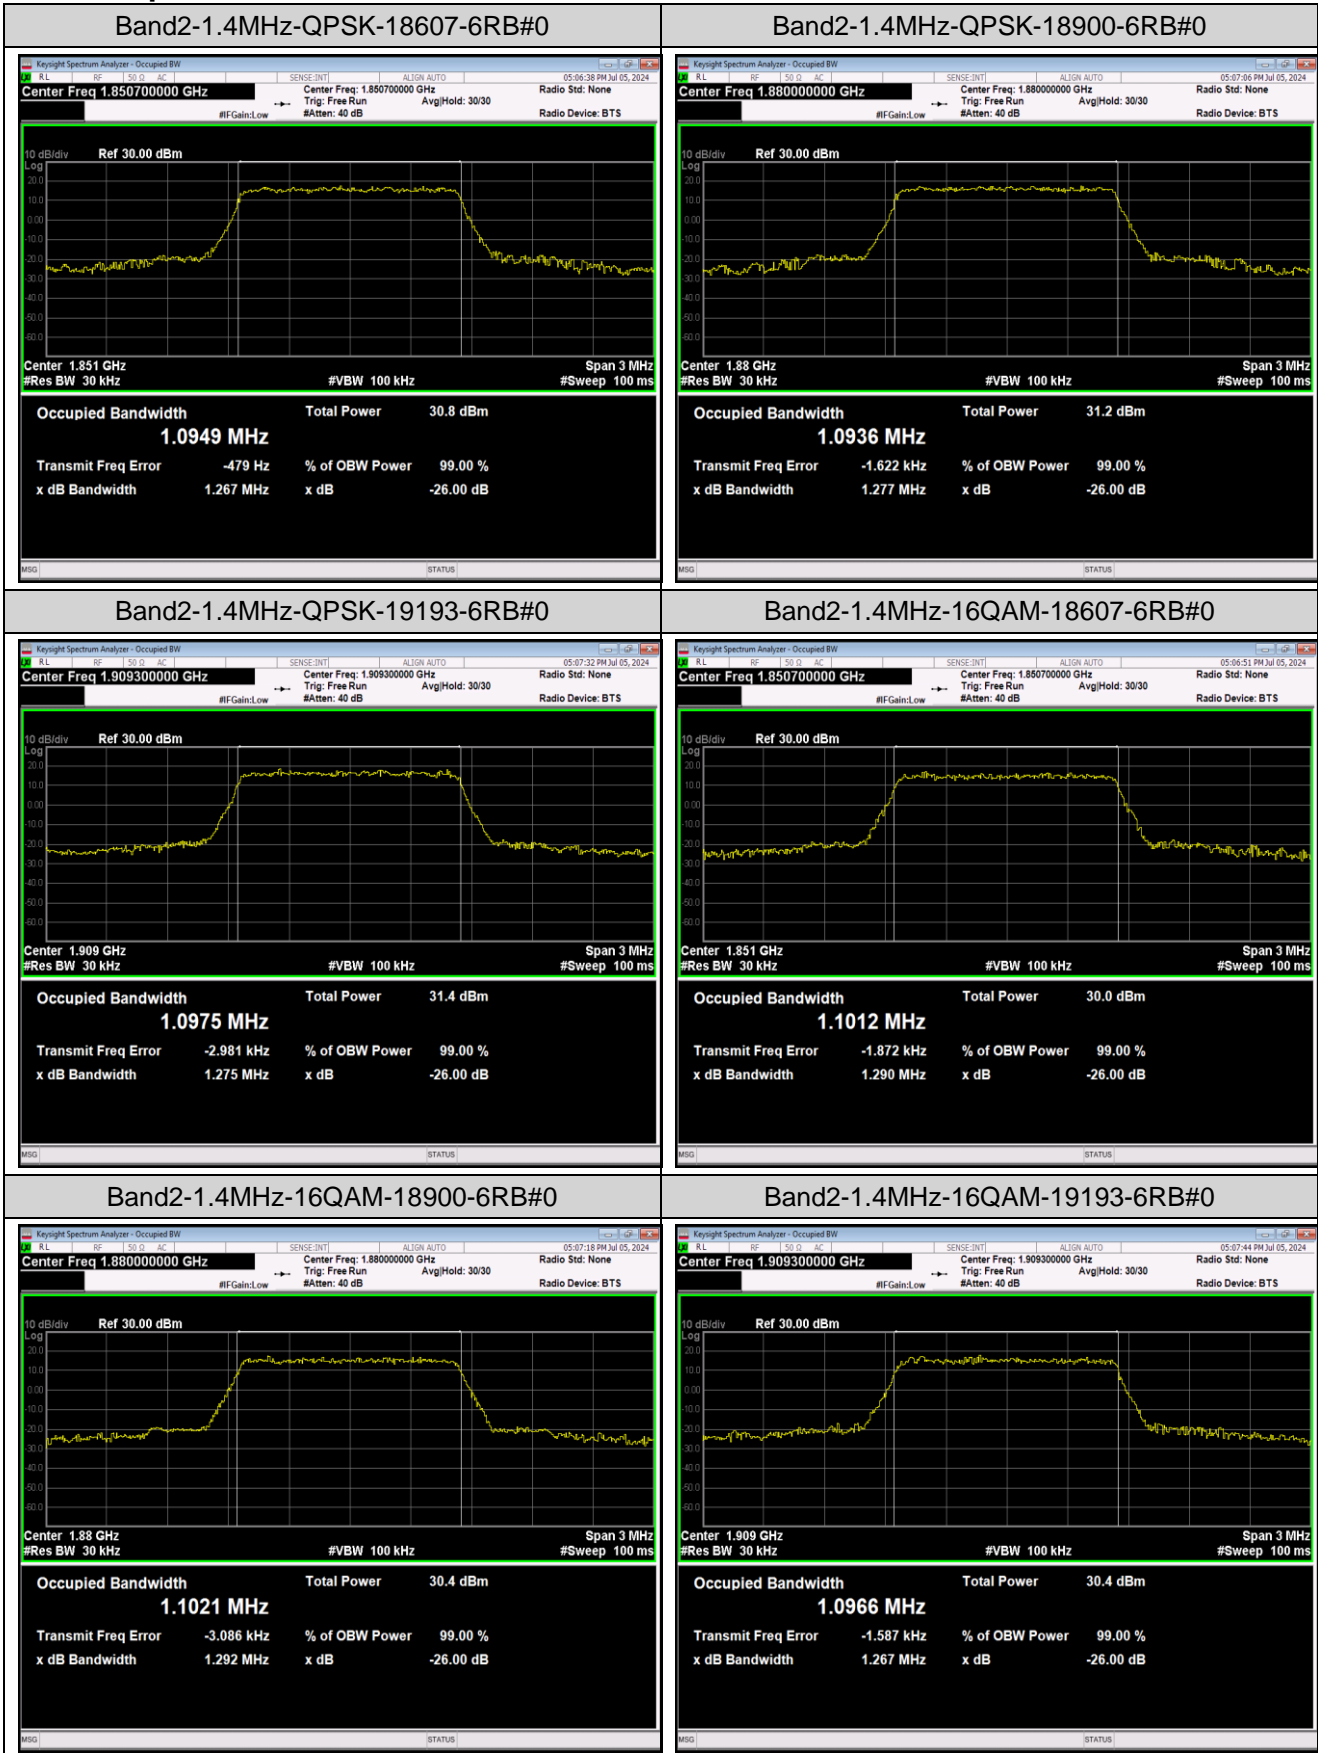

Test Graphs