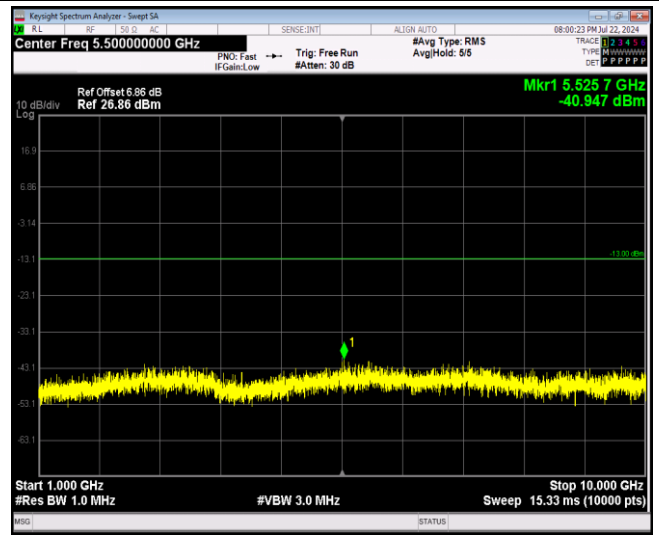

Band5-1.4MHz-64QAM-20643-1RB#0-Range2:1000~10000MHz

Band5-1.4MHz-64QAM-20525-1RB#0-Range2:1000~10000MHz