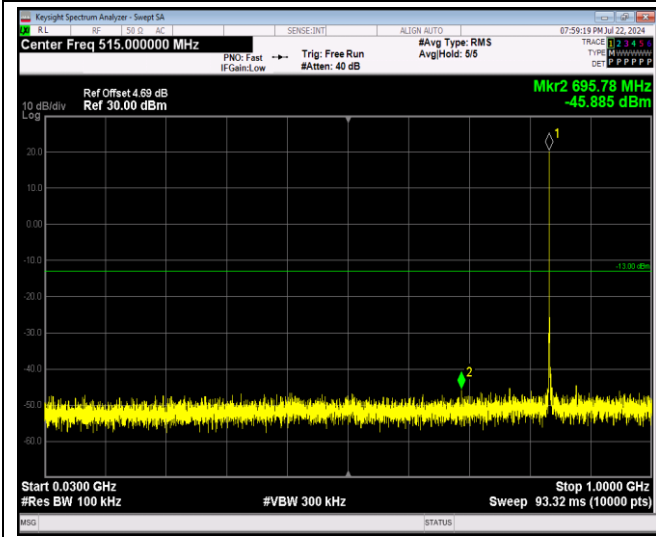

Band5-1.4MHz-64QAM-20407-1RB#0-Range2:1000~10000MHz

Band5-1.4MHz-64QAM-20525-1RB#0-Range1:30~1000MHz

Band5-1.4MHz-64QAM-20525-1RB#0-Range2:1000~10000MHz

Band5-1.4MHz-64QAM-20643-1RB#0-Range1:30~1000MHz

Band5-1.4MHz-64QAM-20643-1RB#0-Range2:1000~10000MHz