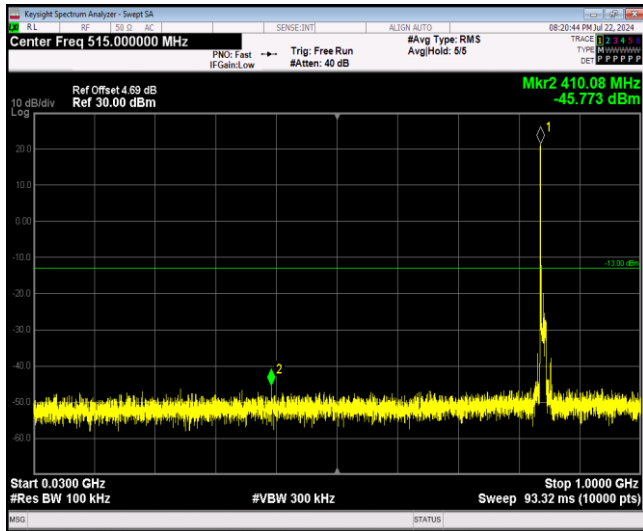

Band5-10MHz-64QAM-20450-1RB#0-Range1:30~1000MHz

Band5-10MHz-16QAM-20600-1RB#0-Range1:30~1000MHz