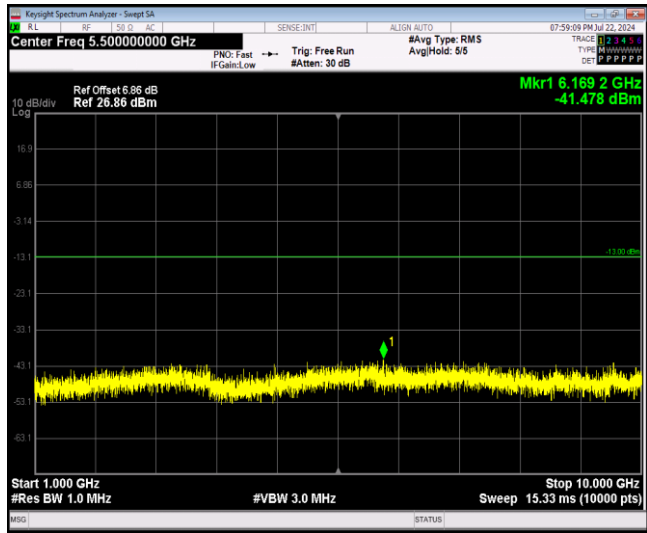

Band5-1.4MHz-16QAM-20525-1RB#0-Range1:30~1000MHz

Band5-1.4MHz-16QAM-20525-1RB#0-Range2:1000~10000MHz

Band5-1.4MHz-16QAM-20643-1RB#0-Range1:30~1000MHz

Band5-1.4MHz-16QAM-20643-1RB#0-Range2:1000~10000MHz

Band5-1.4MHz-64QAM-20407-1RB#0-Range1:30~1000MHz