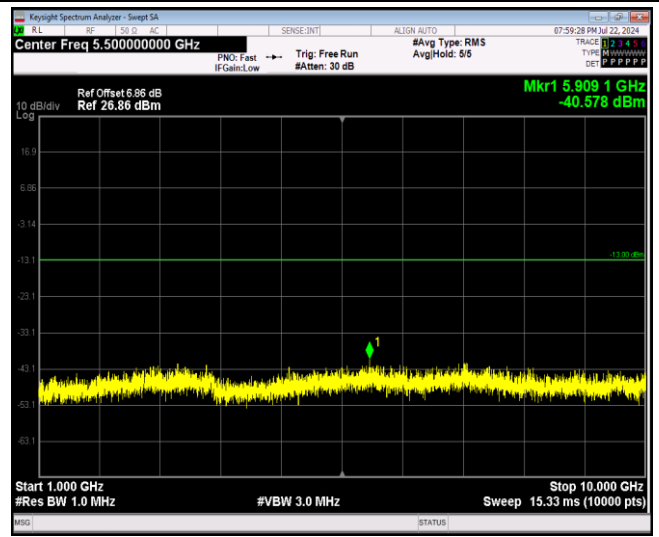

Band5-1.4MHz-64QAM-20407-1RB#0-Range2:1000~10000MHz

Band5-1.4MHz-64QAM-20525-1RB#0-Range1:30~1000MHz

Band5-1.4MHz-64QAM-20525-1RB#0-Range2:1000~10000MHz

Band5-1.4MHz-64QAM-20643-1RB#0-Range1:30~1000MHz

Band5-1.4MHz-64QAM-20643-1RB#0-Range2:1000~10000MHz