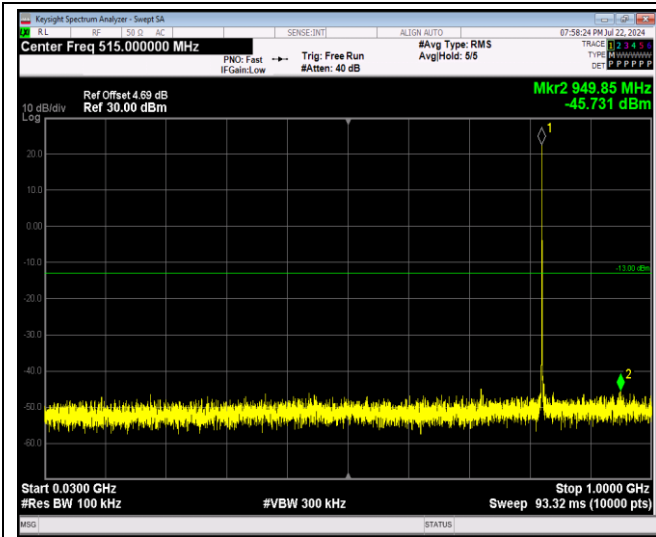

Band5-1.4MHz-64QAM-20525-1RB#0-Range1:30~1000MHz