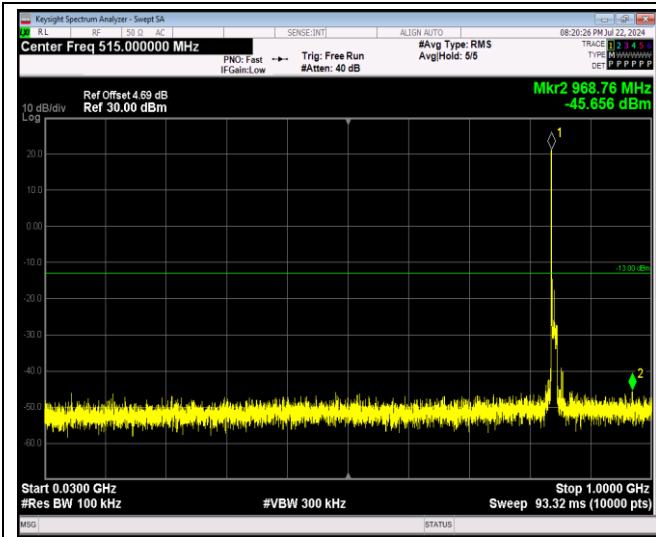

Band5-10MHz-16QAM-20450-1RB#0-Range1:30~1000MHz