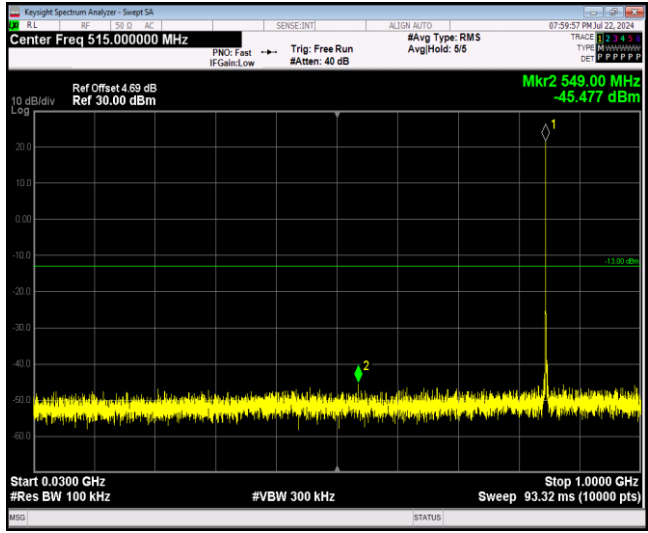

Band5-1.4MHz-16QAM-20525-1RB#0-Range1:30~1000MHz

Band5-1.4MHz-16QAM-20525-1RB#0-Range2:1000~10000MHz

Band5-1.4MHz-16QAM-20643-1RB#0-Range1:30~1000MHz

Band5-1.4MHz-16QAM-20643-1RB#0-Range2:1000~10000MHz

Band5-1.4MHz-64QAM-20407-1RB#0-Range1:30~1000MHz