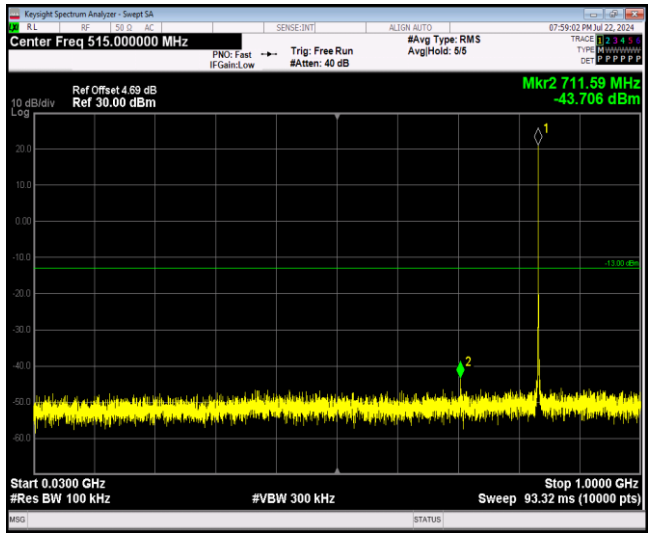

Band5-1.4MHz-16QAM-20525-1RB#0-Range1:30~1000MHz

Band5-1.4MHz-16QAM-20525-1RB#0-Range2:1000~10000MHz

Band5-1.4MHz-16QAM-20643-1RB#0-Range1:30~1000MHz

Band5-1.4MHz-16QAM-20643-1RB#0-Range2:1000~10000MHz

Band5-1.4MHz-64QAM-20407-1RB#0-Range1:30~1000MHz