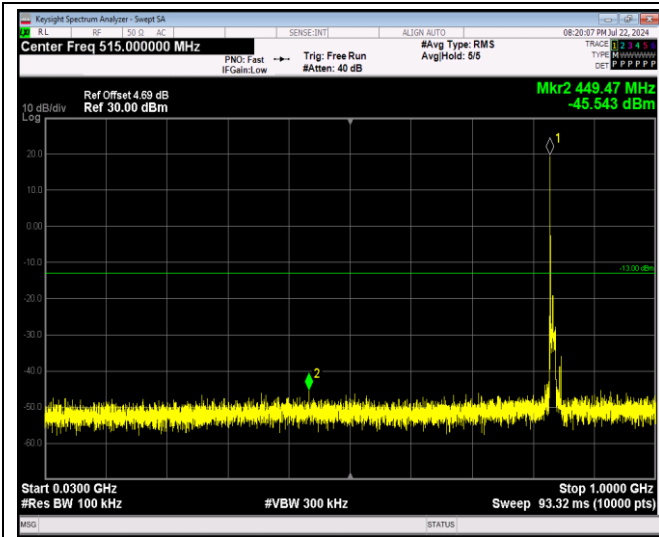

Band5-10MHz-64QAM-20600-1RB#0-Range1:30~1000MHz