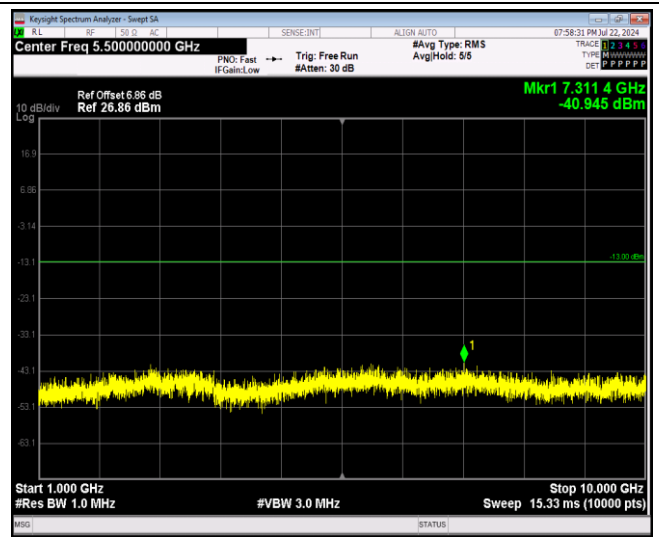

Band5-1.4MHz-64QAM-20525-1RB#0-Range2:1000~10000MHz