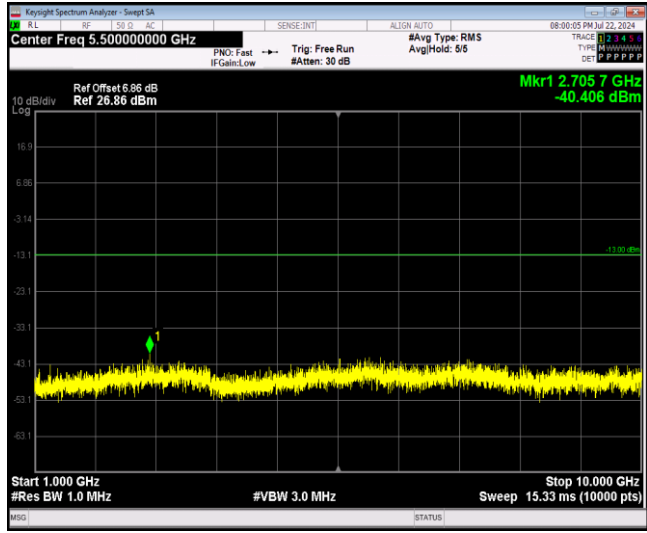

Band5-1.4MHz-16QAM-20525-1RB#0-Range1:30~1000MHz

Band5-1.4MHz-16QAM-20525-1RB#0-Range2:1000~10000MHz

Band5-1.4MHz-16QAM-20643-1RB#0-Range1:30~1000MHz

Band5-1.4MHz-16QAM-20643-1RB#0-Range2:1000~10000MHz

Band5-1.4MHz-64QAM-20407-1RB#0-Range1:30~1000MHz