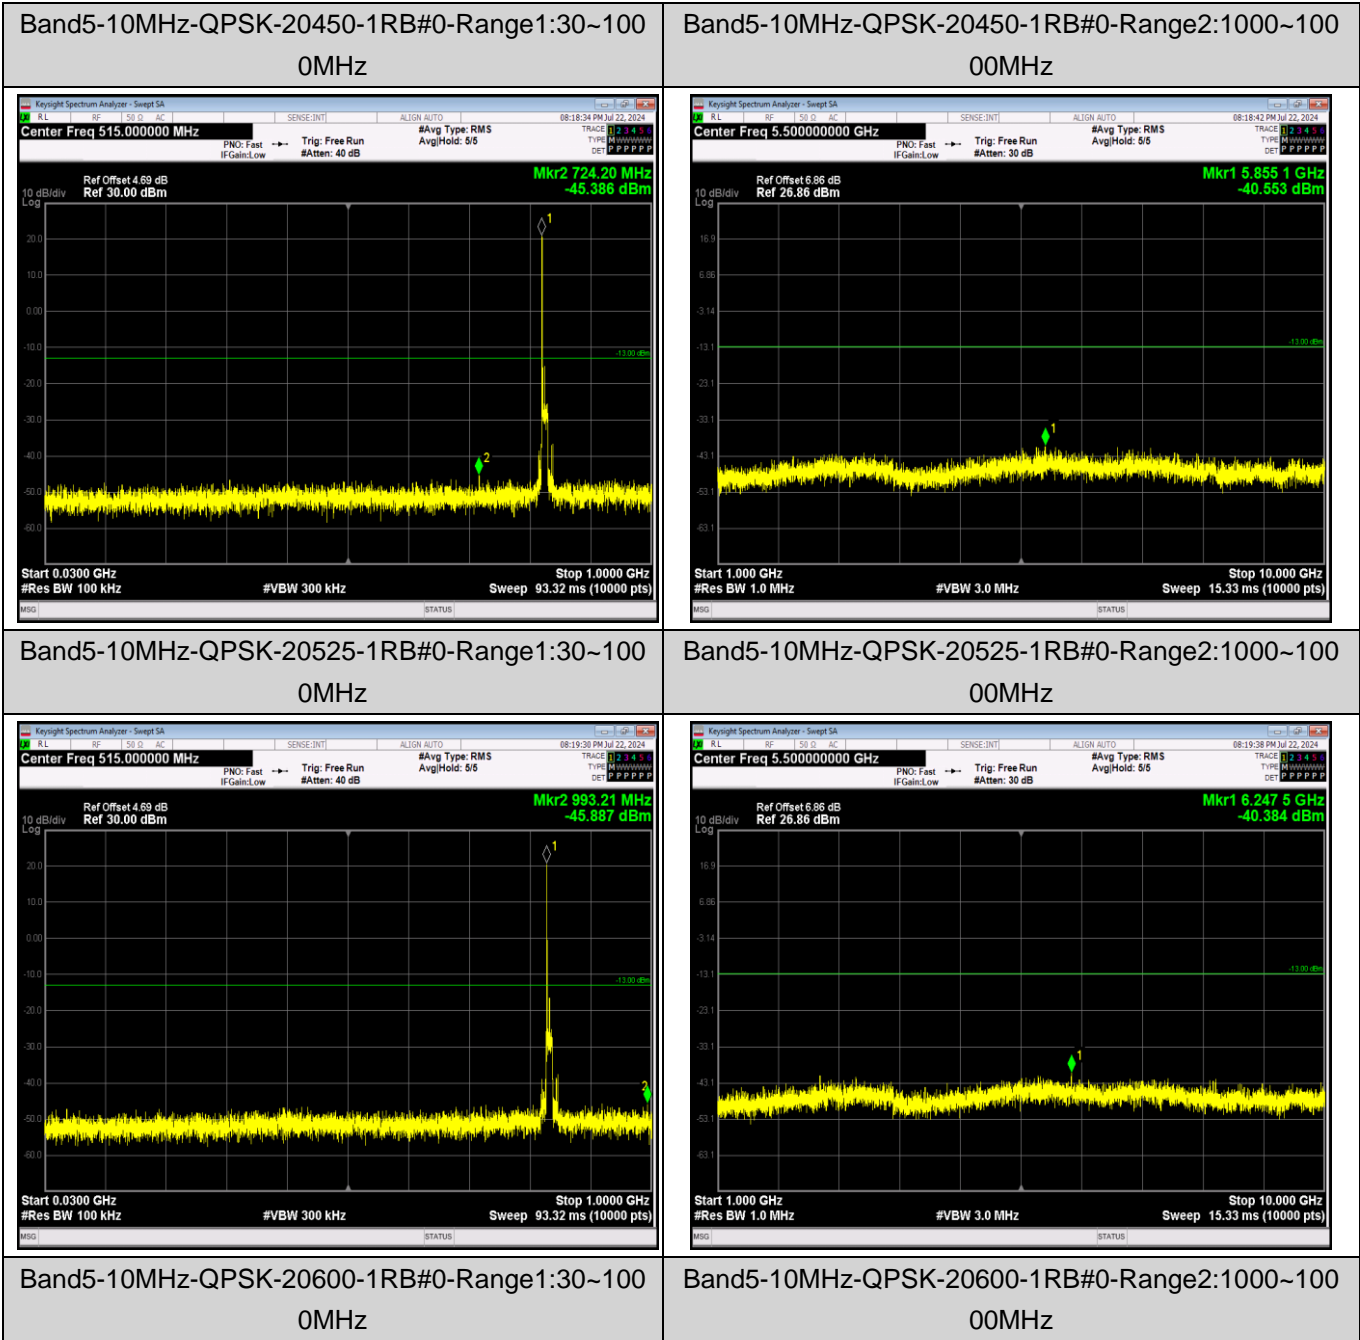

Band5-1.4MHz-16QAM-20525-1RB#0-Range1:30~1000MHz

Band5-1.4MHz-16QAM-20525-1RB#0-Range2:1000~10000MHz

Band5-1.4MHz-16QAM-20643-1RB#0-Range1:30~1000MHz

Band5-1.4MHz-16QAM-20643-1RB#0-Range2:1000~10000MHz

Band5-1.4MHz-64QAM-20407-1RB#0-Range1:30~1000MHz

Band5-1.4MHz-64QAM-20407-1RB#0-Range2:1000~10000MHz

Band5-1.4MHz-64QAM-20525-1RB#0-Range1:30~1000MHz

Band5-1.4MHz-64QAM-20525-1RB#0-Range2:1000~10000MHz

Band5-1.4MHz-64QAM-20643-1RB#0-Range1:30~1000MHz

Band5-1.4MHz-64QAM-20643-1RB#0-Range2:1000~10000MHz

Band5-1.4MHz-64QAM-20525-1RB#0-Range1:30~1000MHz

Band5-1.4MHz-64QAM-20525-1RB#0-Range2:1000~10000MHz

Band5-10MHz-16QAM-20450-1RB#0-Range1:30~1000MHz

Band5-10MHz-16QAM-20450-1RB#0-Range2:1000~10000MHz

Band5-10MHz-16QAM-20525-1RB#0-Range1:30~1000MHz

Band5-10MHz-16QAM-20525-1RB#0-Range2:1000~10000MHz

Band5-10MHz-16QAM-20600-1RB#0-Range1:30~1000MHz

Band5-10MHz-16QAM-20600-1RB#0-Range2:1000~10000MHz

Band5-10MHz-64QAM-20450-1RB#0-Range1:30~1000MHz

Band5-10MHz-64QAM-20450-1RB#0-Range2:1000~10000MHz