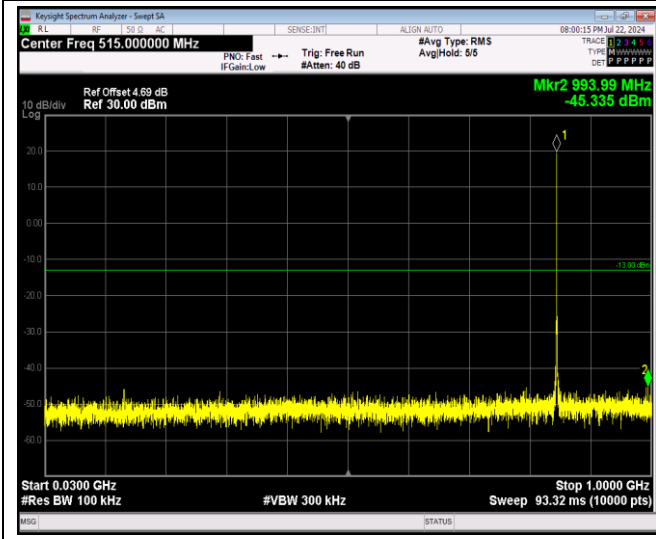

Band5-1.4MHz-64QAM-20407-1RB#0-Range2:1000~10000MHz

Band5-1.4MHz-64QAM-20525-1RB#0-Range1:30~1000MHz

Band5-1.4MHz-64QAM-20525-1RB#0-Range2:1000~10000MHz

Band5-1.4MHz-64QAM-20643-1RB#0-Range1:30~1000MHz

Band5-1.4MHz-64QAM-20643-1RB#0-Range2:1000~10000MHz