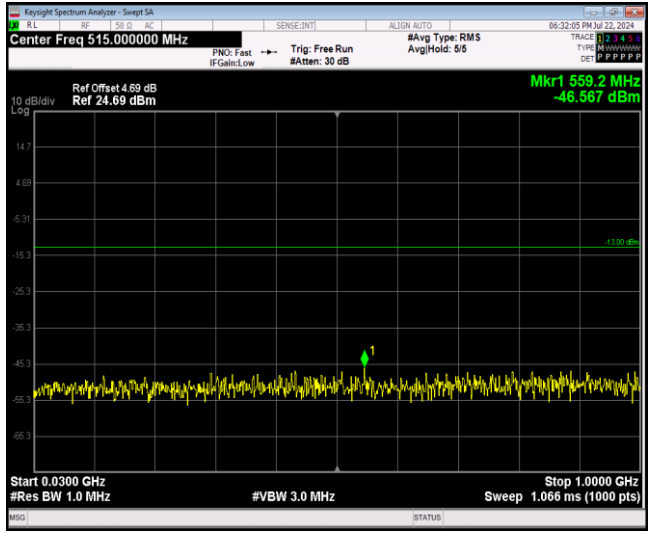

Band2-1.4MHz-64QAM-18900-1RB#0-Range1:30~1000MHz

Band2-1.4MHz-64QAM-18607-1RB#0-Range1:30~1000MHz