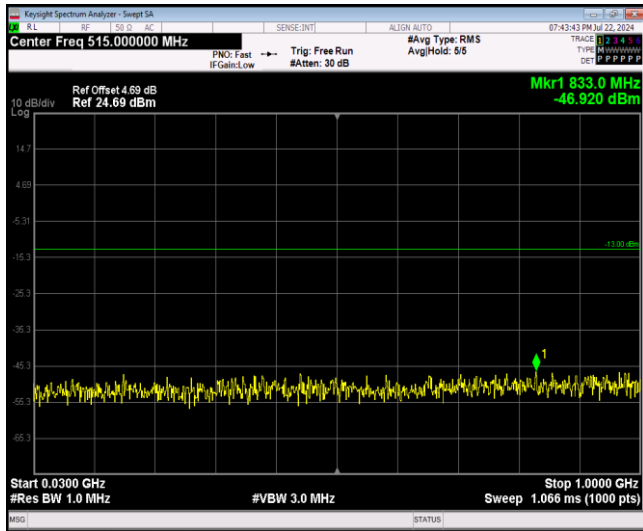

JianYan Testing Group Shenzhen Co., Ltd.
No.101, Building 8, Innovation Wisdom Port, No.155 Hongtian Road, Huangpu Community,
Xinqiao Street, Bao'an District, Shenzhen, Guangdong, People's Republic of China.
Tel: +86-755-23118282, Fax: +86-755-23116366

Band4-20MHz-16QAM-20175-1RB#0-Range1:30~1000MHz

Band4-20MHz-16QAM-20050-1RB#0-Range1:30~1000MHz