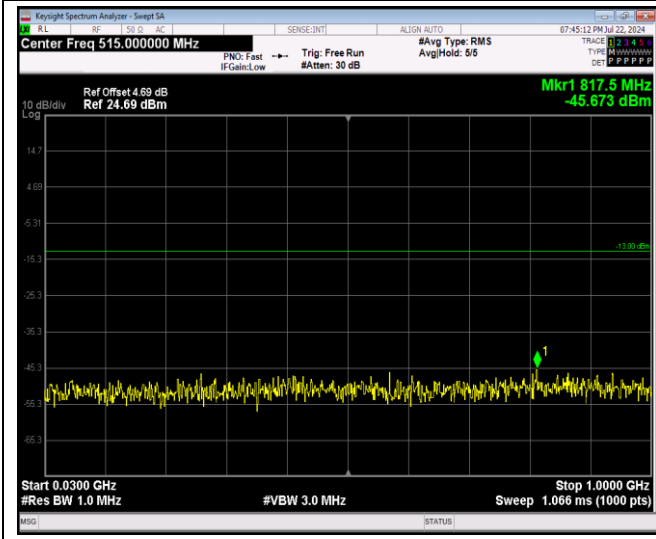

Band4-20MHz-QPSK-20300-1RB#0-Range1:30~100 OMHz

Band4-20MHz-16QAM-20050-1RB#0-Range1:30~1000MHz

JianYan Testing Group Shenzhen Co., Ltd.
No.101, Building 8, Innovation Wisdom Port, No.155 Hongtian Road, Huangpu Community,
Xinqiao Street, Bao'an District, Shenzhen, Guangdong, People's Republic of China.
Tel: +86-755-23118282, Fax: +86-755-23116366