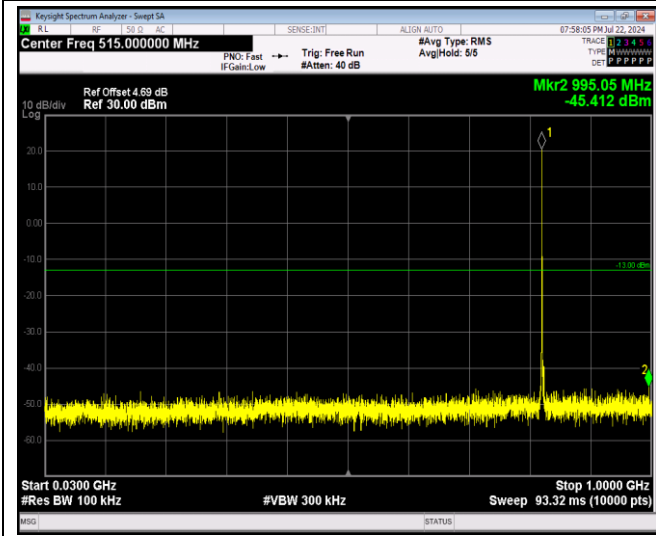

Band5-1.4MHz-16QAM-20407-1RB#0-Range1:30~1000MHz

Band5-1.4MHz-16QAM-20407-1RB#0-Range1:30~1000MHz