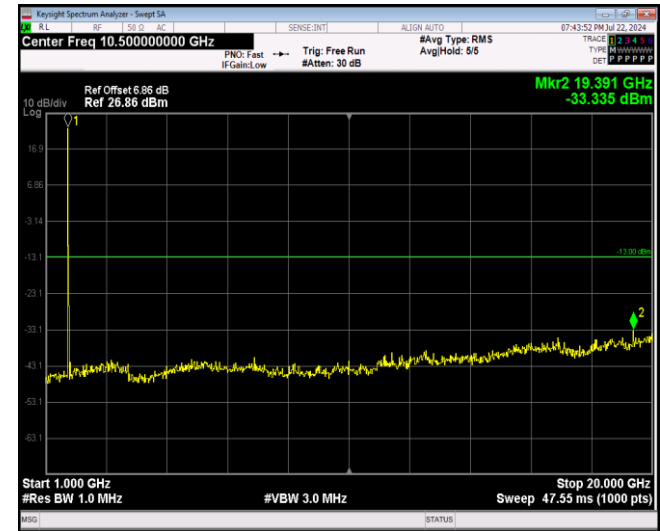

Project No.: JYTSZR2406066

Band4-20MHz-16QAM-20175-1RB#0-Range2:1000~20000MHz

Band4-20MHz-16QAM-20050-1RB#0-Range2:1000~20000MHz