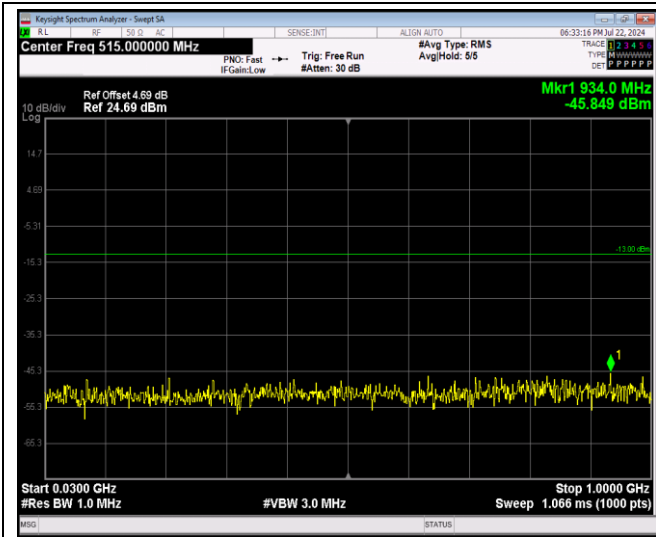

Band2-1.4MHz-16QAM-18607-1RB#0-Range1:30~1000MHz