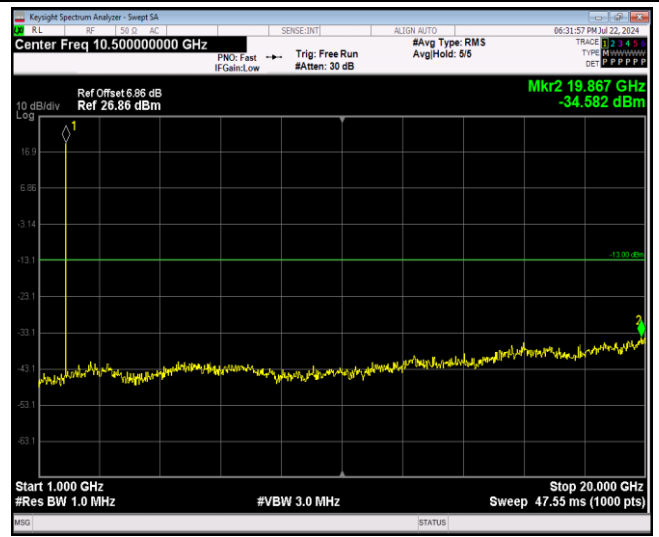

Remark: All bandwidth and all modulation had been tested, but only the worst case data displayed in this report.

## Test Graphs

Band2-1.4MHz-16QAM-18607-1RB#0-Range1:30~1000MHz

Band2-1.4MHz-16QAM-18607-1RB#0-Range2:1000~20000MHz

Band2-1.4MHz-16QAM-18900-1RB#0-Range1:30~1000MHz

Band2-1.4MHz-16QAM-18900-1RB#0-Range2:1000~20000MHz