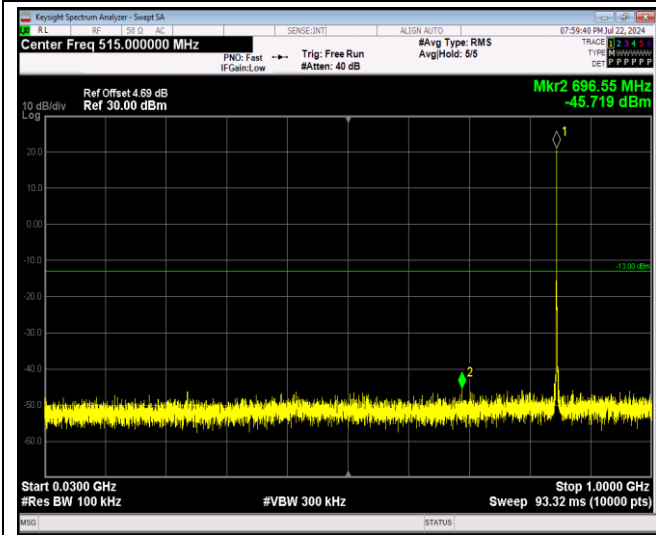

Band5-1.4MHz-QPSK-20643-1RB#0-Range1:30~1000MHz

Band5-1.4MHz-16QAM-20407-1RB#0-Range1:30~1000MHz