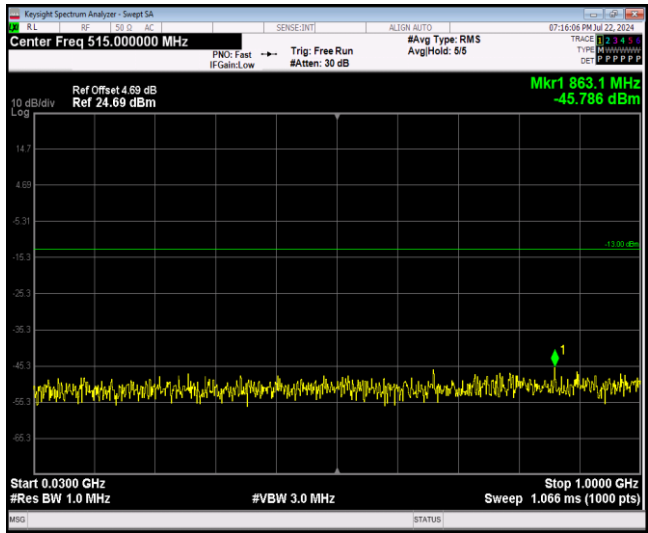

Band4-1.4MHz-16QAM-20393-1RB#0-Range1:30~1000MHz

Band4-1.4MHz-64QAM-20393-1RB#0-Range1:30~1000MHz

Band4-1.4MHz-64QAM-20175-1RB#0-Range1:30~1000MHz