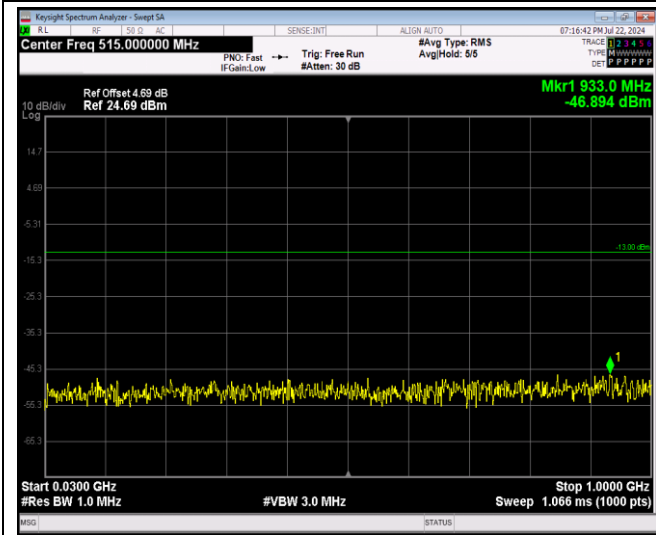

Band4-1.4MHz-16QAM-20393-1RB#0-Range1:30~1000MHz

Band4-1.4MHz-64QAM-19957-1RB#0-Range1:30~1000MHz