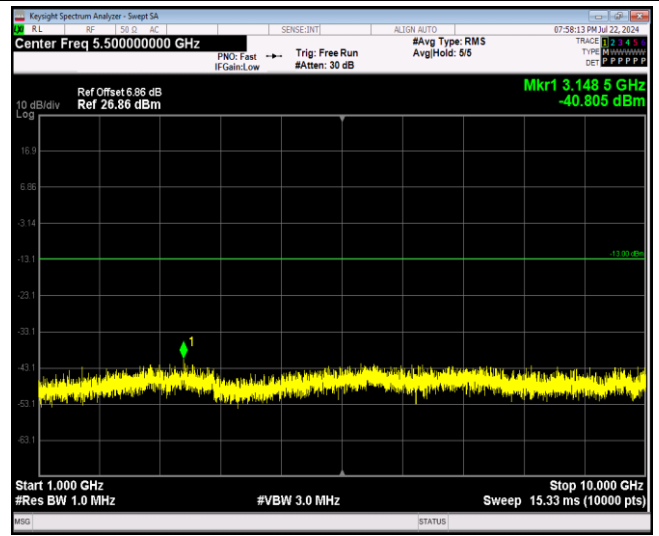

Band5-1.4MHz-QPSK-20643-1RB#0-Range2:1000~10000MHz

Band5-1.4MHz-16QAM-20407-1RB#0-Range1:30~1000MHz

Band5-1.4MHz-16QAM-20407-1RB#0-Range2:1000~10000MHz

Band5-1.4MHz-16QAM-20407-1RB#0-Range1:30~1000MHz

Band5-1.4MHz-16QAM-20407-1RB#0-Range2:1000~10000MHz