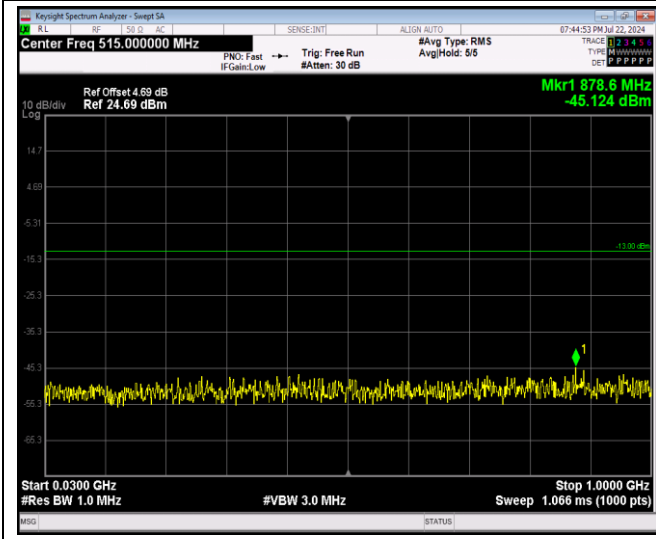

Band4-20MHz-64QAM-20175-1RB#0-Range1:30~1000MHz

Band4-20MHz-64QAM-20300-1RB#0-Range1:30~1000MHz

Band4-20MHz-64QAM-20175-1RB#0-Range1:30~1000MHz