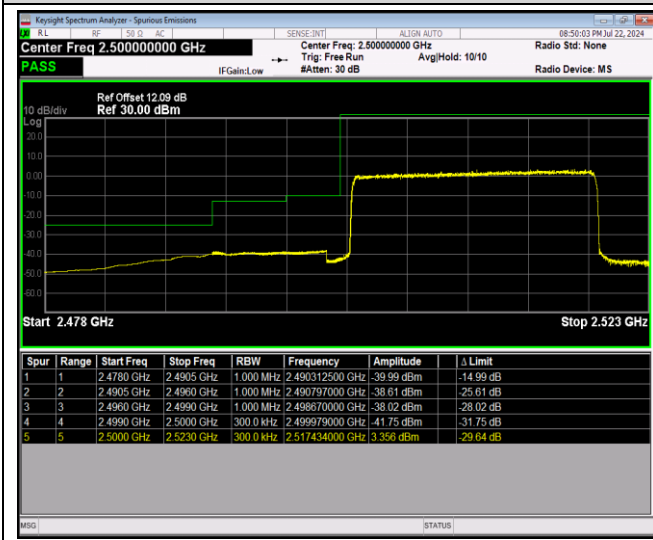

Band7-20MHz-16QAM-21350-100RB#0

Band7-20MHz-64QAM-20850-1RB#0

Band7-20MHz-64QAM-20850-1RB#99

Band7-20MHz-64QAM-20850-100RB#0

Band7-20MHz-64QAM-21350-1RB#0

Band7-20MHz-64QAM-21350-1RB#99

Band7-20MHz-64QAM-21350-100RB#0