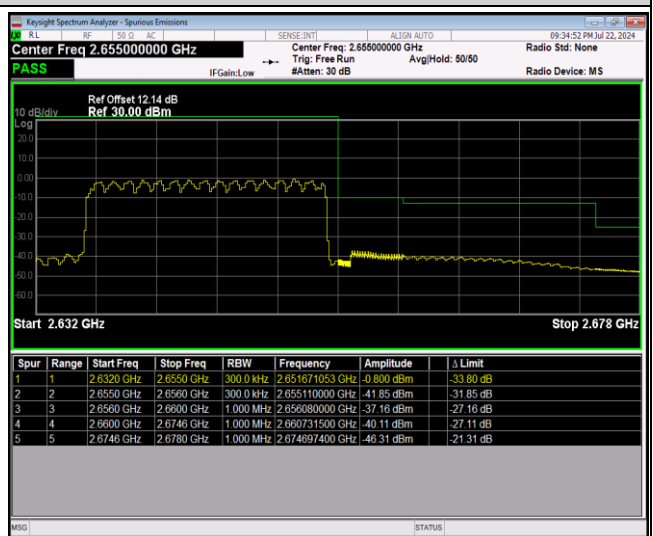

Band41-20MHz-16QAM-41140-100RB#0

Band41-20MHz-64QAM-40140-1RB#99