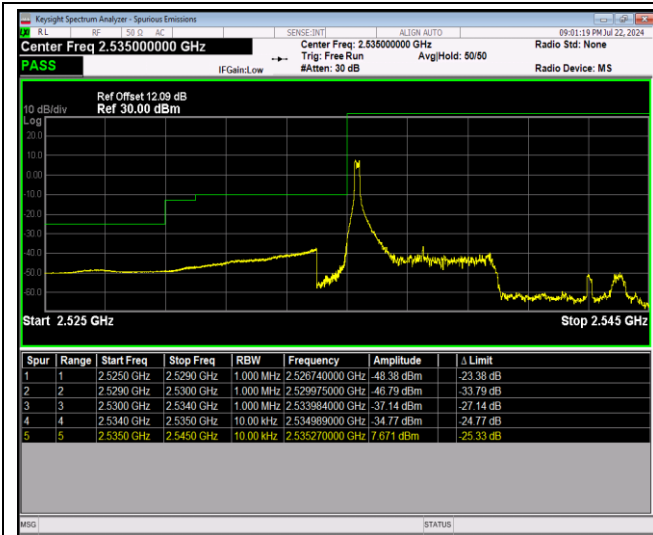

Band41-5MHz-QPSK-40065-1RB#0

Band41-5MHz-QPSK-40065-25RB#0