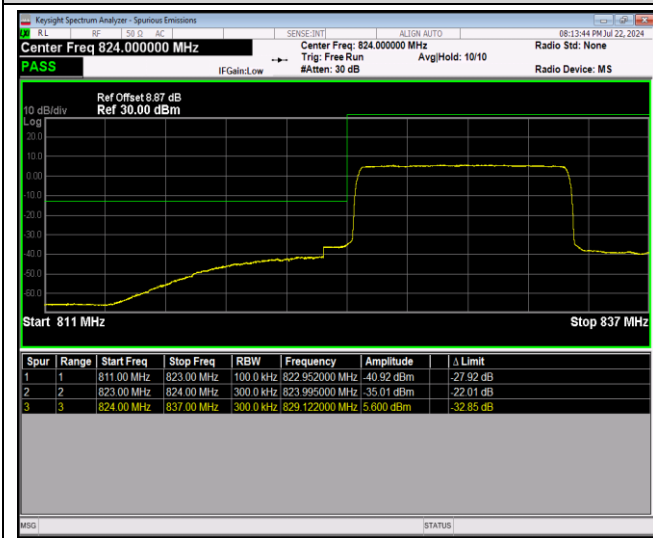

Band5-10MHz-QPSK-20600-1RB#0

Band5-10MHz-QPSK-20600-1RB#49

Band5-10MHz-QPSK-20600-50RB#0

Band5-10MHz-16QAM-20450-1RB#0

Band5-10MHz-16QAM-20450-1RB#49

Band5-10MHz-16QAM-20450-50RB#0

Band5-10MHz-16QAM-20600-1RB#0