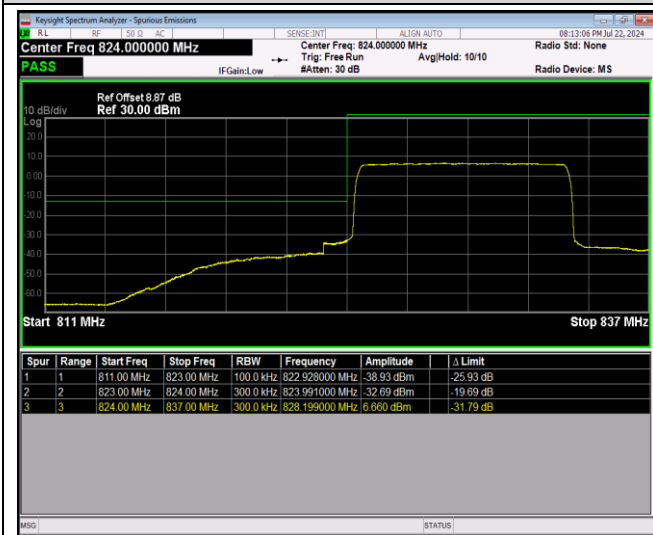

Band5-10MHz-QPSK-20450-50RB#0

Band5-10MHz-QPSK-20600-1RB#49