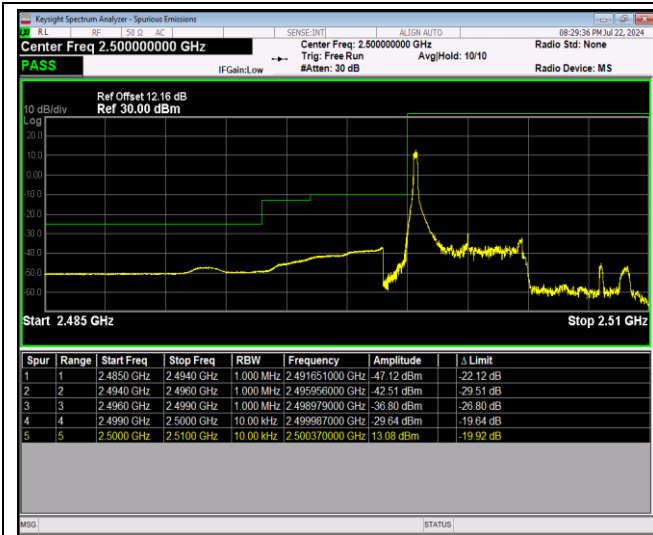

Band7-5MHz-QPSK-20775-1RB#0

Band7-5MHz-QPSK-20775-25RB#0