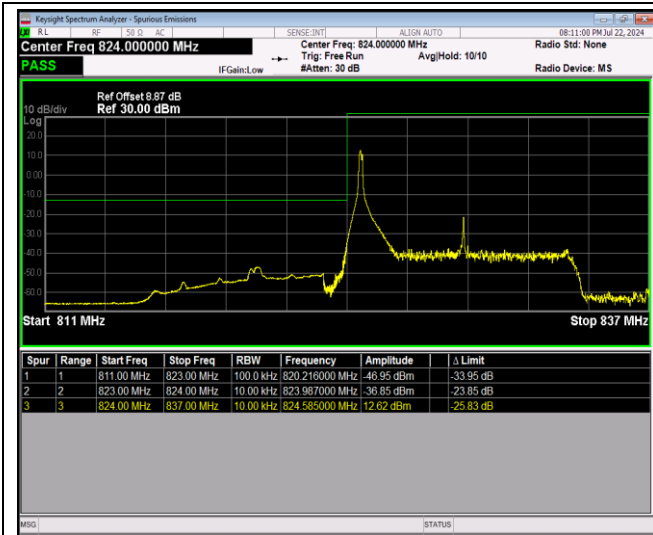

Band5-1.4MHz-64QAM-20407-6RB#0

Band5-1.4MHz-64QAM-20643-1RB#0

Band5-1.4MHz-64QAM-20643-1RB#5

Band5-1.4MHz-64QAM-20643-6RB#0

Band5-10MHz-QPSK-20450-1RB#0

Band5-10MHz-QPSK-20450-1RB#49

Band5-10MHz-QPSK-20450-50RB#0