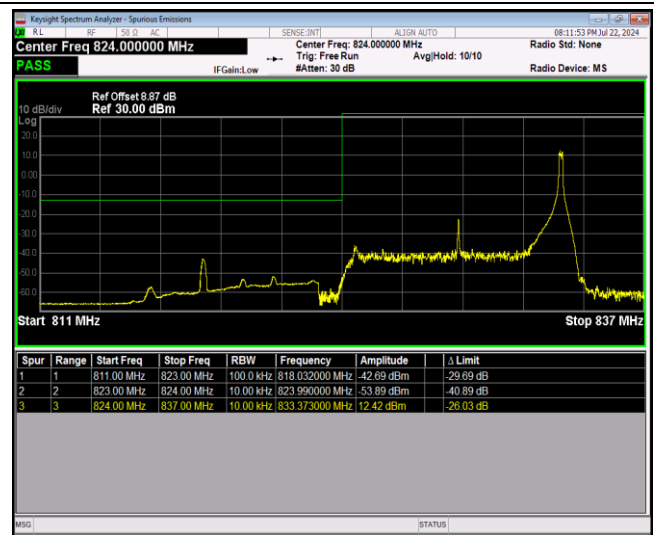

Band5-1.4MHz-64QAM-20407-6RB#0

Band5-1.4MHz-64QAM-20643-1RB#0

Band5-1.4MHz-64QAM-20643-1RB#5

Band5-1.4MHz-64QAM-20643-6RB#0

Band5-10MHz-QPSK-20450-1RB#0

Band5-10MHz-QPSK-20450-1RB#49

Band5-10MHz-QPSK-20450-50RB#0