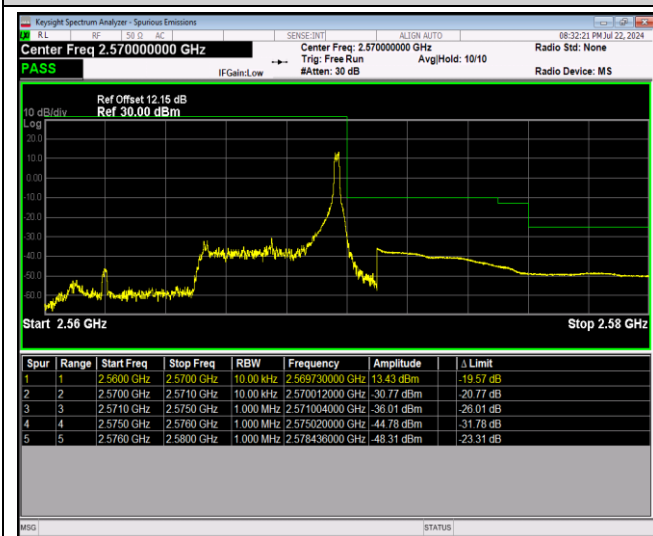

Band7-5MHz-QPSK-21425-1RB#24

Band7-5MHz-16QAM-20775-1RB#0