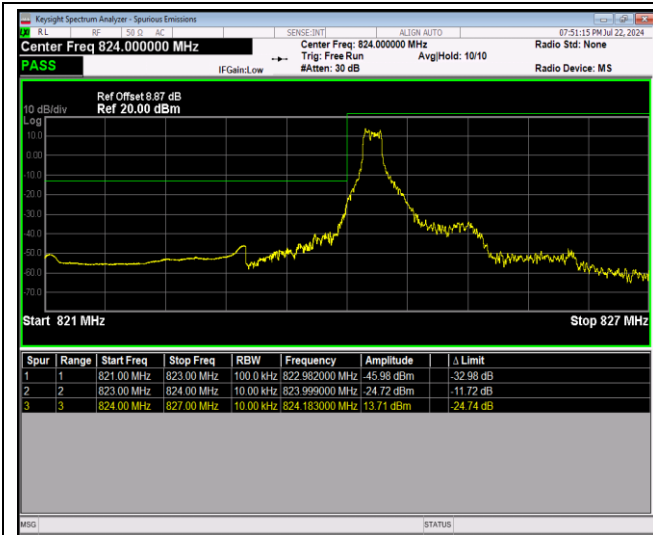

Band5-1.4MHz-QPSK-20407-1RB#0

Band5-1.4MHz-QPSK-20407-6RB#0