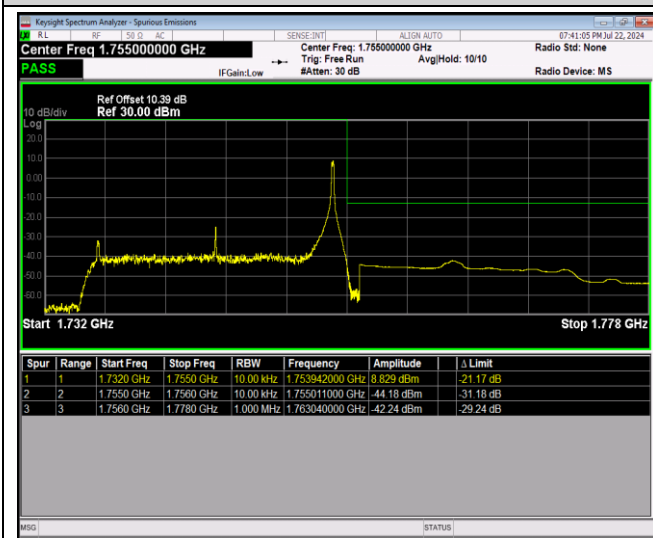

Band4-20MHz-16QAM-20300-100RB#0

Band4-20MHz-64QAM-20050-1RB#0

Band4-20MHz-64QAM-20050-1RB#99

Band4-20MHz-64QAM-20050-100RB#0

Band4-20MHz-64QAM-20300-1RB#0

Band4-20MHz-64QAM-20300-1RB#99

Band4-20MHz-64QAM-20300-100RB#0