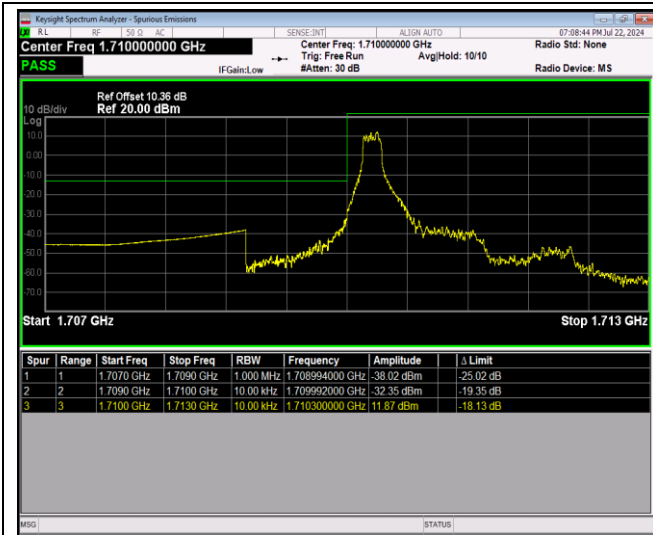

Band4-1.4MHz-16QAM-19957-6RB#0

Band4-1.4MHz-16QAM-20393-1RB#0

Band4-1.4MHz-16QAM-20393-1RB#5

Band4-1.4MHz-16QAM-20393-6RB#0

Band4-1.4MHz-64QAM-19957-1RB#0

Band4-1.4MHz-64QAM-19957-1RB#5

Band4-1.4MHz-64QAM-19957-6RB#0