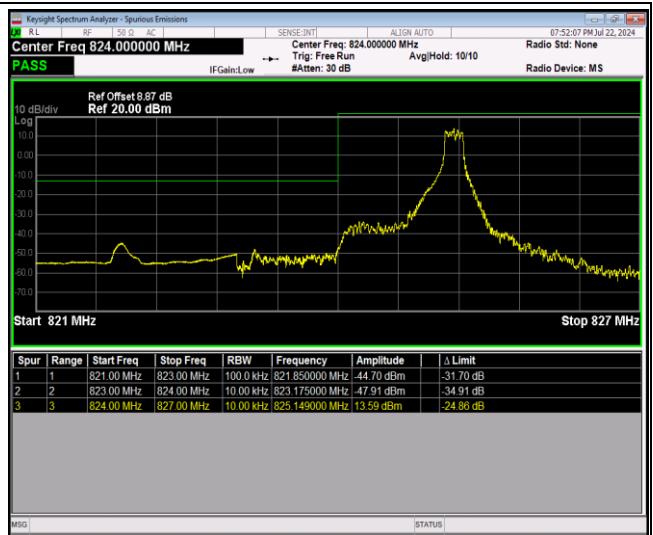

Band5-1.4MHz-QPSK-20407-1RB#5

Band5-1.4MHz-QPSK-20643-1RB#0