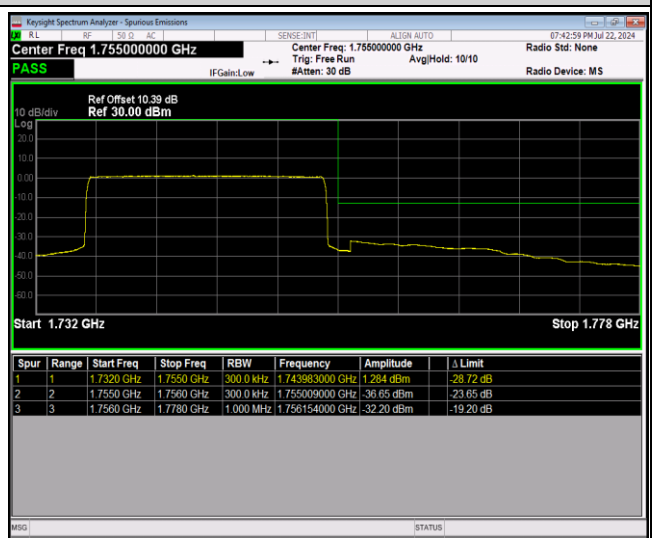

Band4-20MHz-64QAM-20300-100RB#0

Band5-1.4MHz-QPSK-20407-1RB#5