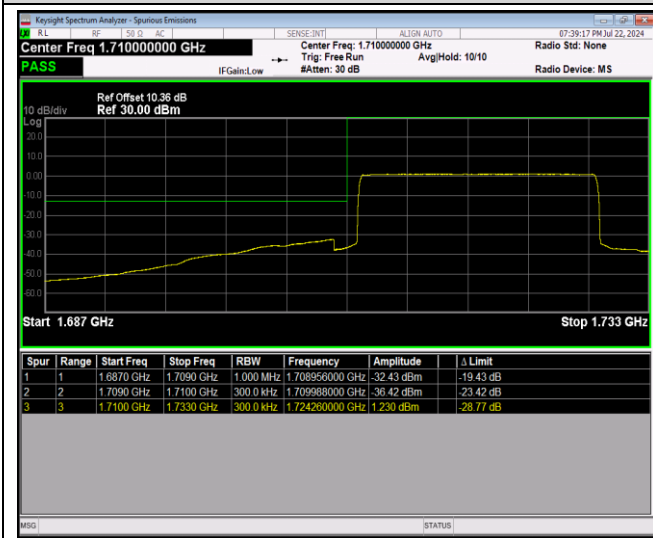

Band4-20MHz-16QAM-20300-100RB#0

Band4-20MHz-64QAM-20050-1RB#0

Band4-20MHz-64QAM-20050-1RB#99

Band4-20MHz-64QAM-20050-100RB#0

Band4-20MHz-64QAM-20300-1RB#0

Band4-20MHz-64QAM-20300-1RB#99

Band4-20MHz-64QAM-20300-100RB#0