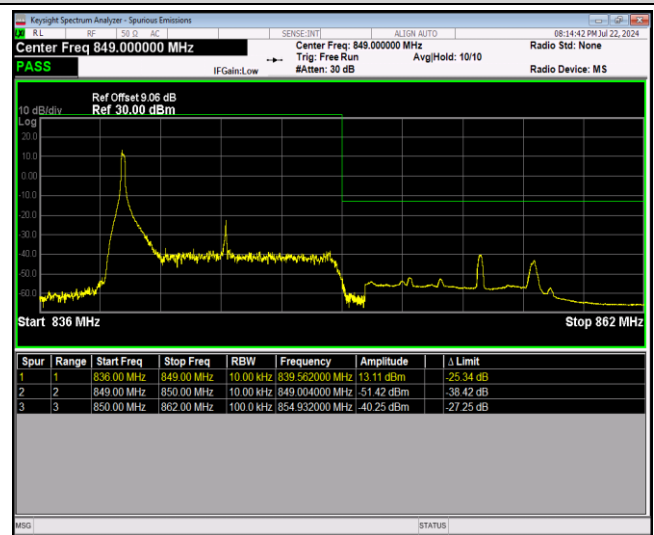

Band5-10MHz-QPSK-20600-1RB#0

Band5-10MHz-QPSK-20600-50RB#0