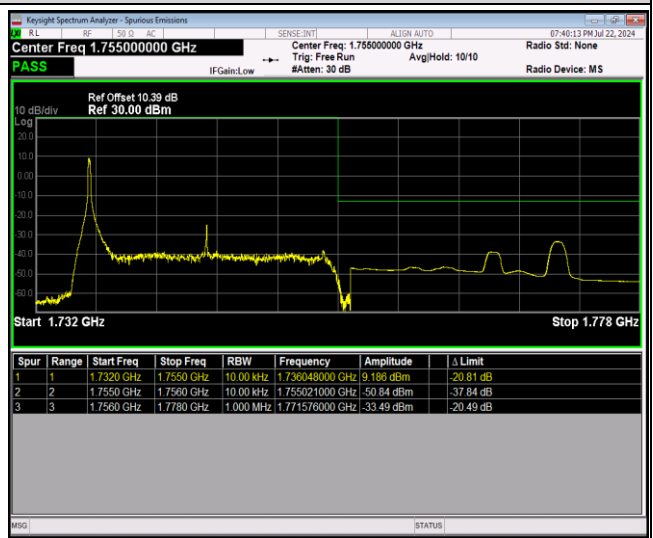

Band4-20MHz-16QAM-20300-100RB#0

Band4-20MHz-64QAM-20050-1RB#0

Band4-20MHz-64QAM-20050-1RB#99

Band4-20MHz-64QAM-20050-100RB#0

Band4-20MHz-64QAM-20300-1RB#0

Band4-20MHz-64QAM-20300-1RB#99

Band4-20MHz-64QAM-20300-100RB#0