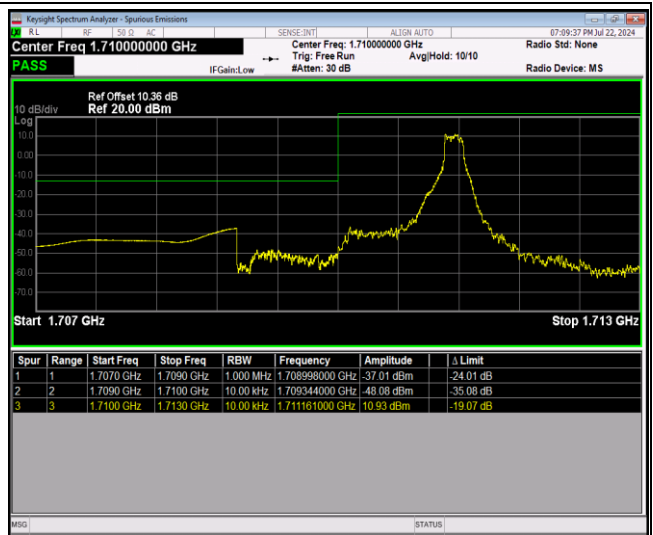

Band4-1.4MHz-16QAM-19957-6RB#0

Band4-1.4MHz-16QAM-20393-1RB#0

Band4-1.4MHz-16QAM-20393-1RB#5

Band4-1.4MHz-16QAM-20393-6RB#0

Band4-1.4MHz-64QAM-19957-1RB#0

Band4-1.4MHz-64QAM-19957-1RB#5

Band4-1.4MHz-64QAM-19957-6RB#0