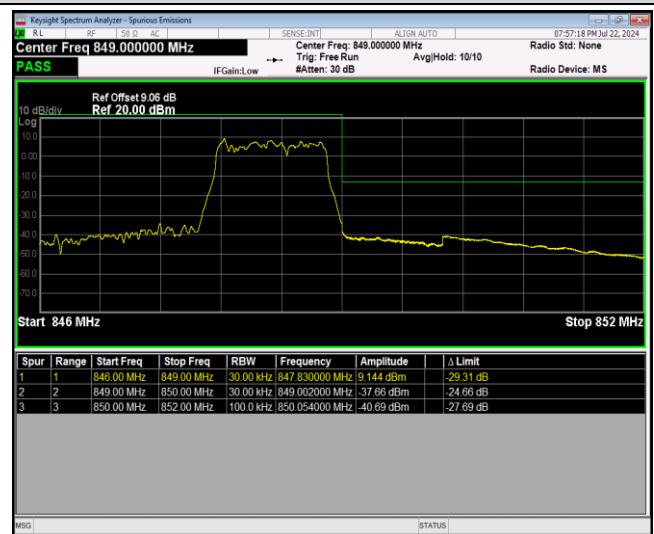

Band5-1.4MHz-64QAM-20407-6RB#0

Band5-1.4MHz-64QAM-20643-1RB#0

Band5-1.4MHz-64QAM-20643-1RB#5

Band5-1.4MHz-64QAM-20643-6RB#0

Band5-10MHz-QPSK-20450-1RB#0

Band5-10MHz-QPSK-20450-1RB#49

Band5-10MHz-QPSK-20450-50RB#0