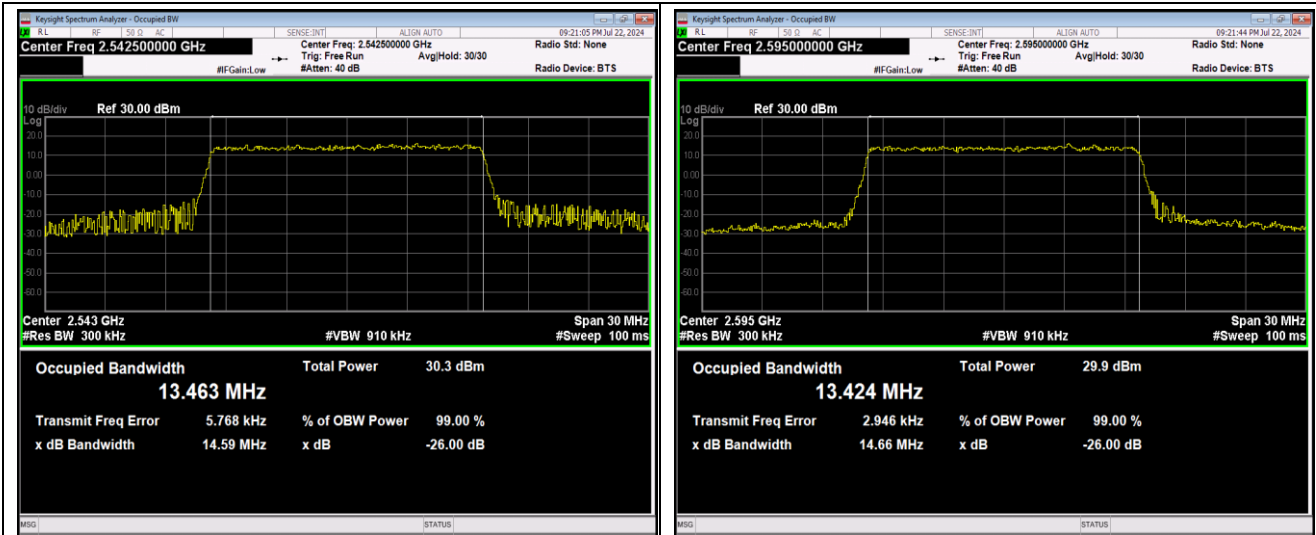

Band41-15MHz-QPSK-41165-75RB#0

Band41-15MHz-16QAM-40115-75RB#0

Band41-15MHz-16QAM-40640-75RB#0

Band41-15MHz-16QAM-41165-75RB#0

Band41-15MHz-64QAM-40115-75RB#0

Band41-15MHz-64QAM-40640-75RB#0

Band41-20MHz-16QAM-41140-100RB#0