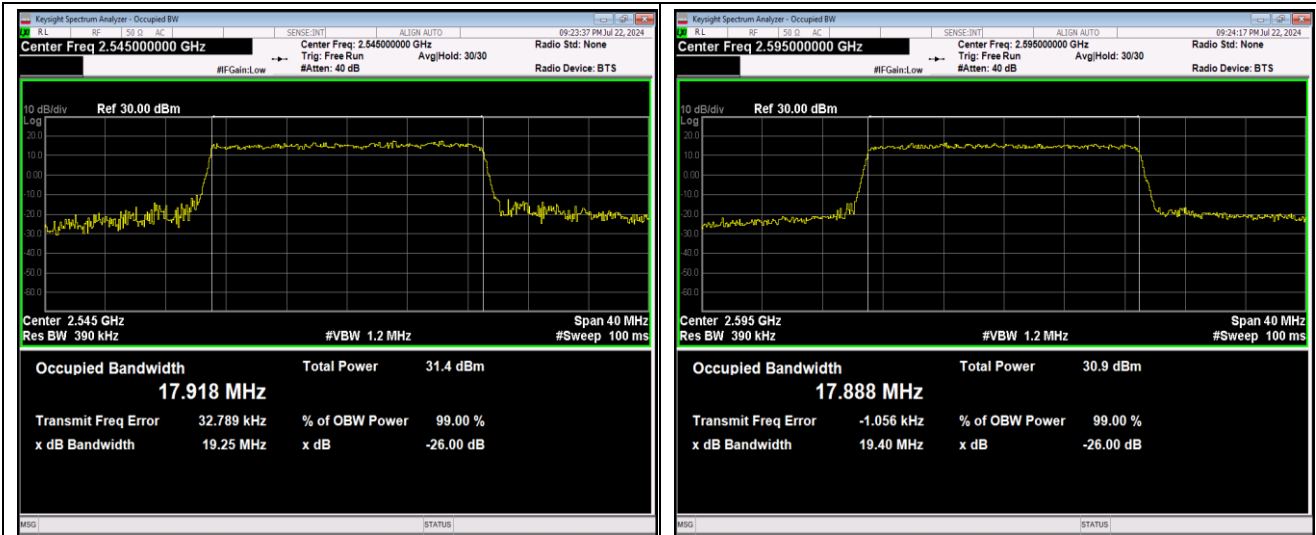

Band41-15MHz-QPSK-41165-75RB#0

Band41-15MHz-16QAM-40115-75RB#0

Band41-15MHz-16QAM-40640-75RB#0

Band41-15MHz-16QAM-41165-75RB#0

Band41-15MHz-64QAM-40115-75RB#0

Band41-15MHz-64QAM-40640-75RB#0

Band41-20MHz-16QAM-41140-100RB#0