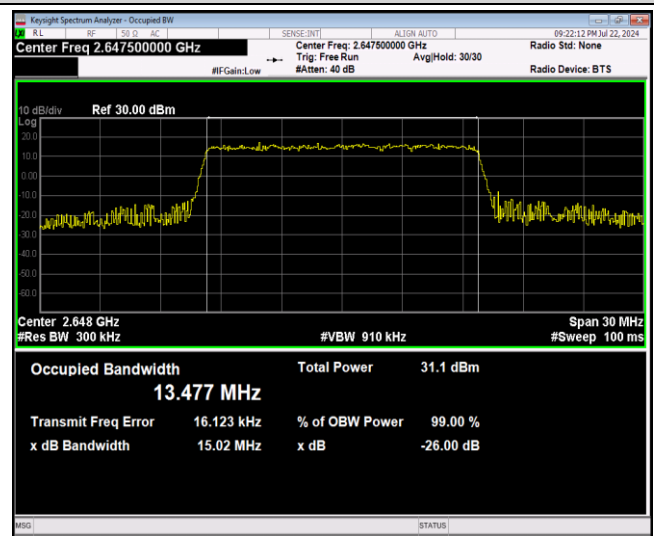

Band41-15MHz-QPSK-41165-75RB#0

Band41-15MHz-16QAM-40115-75RB#0

Band41-15MHz-16QAM-40640-75RB#0

Band41-15MHz-16QAM-41165-75RB#0

Band41-15MHz-64QAM-40115-75RB#0

Band41-15MHz-64QAM-40640-75RB#0

Band41-20MHz-16QAM-41140-100RB#0