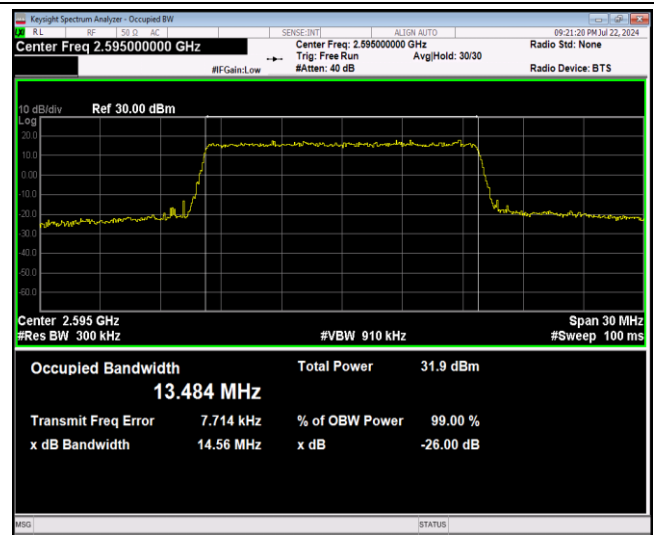

Band41-15MHz-QPSK-41165-75RB#0

Band41-15MHz-16QAM-40115-75RB#0

Band41-15MHz-16QAM-40640-75RB#0

Band41-15MHz-16QAM-41165-75RB#0

Band41-15MHz-64QAM-40115-75RB#0

Band41-15MHz-64QAM-40640-75RB#0

Band41-20MHz-16QAM-41140-100RB#0