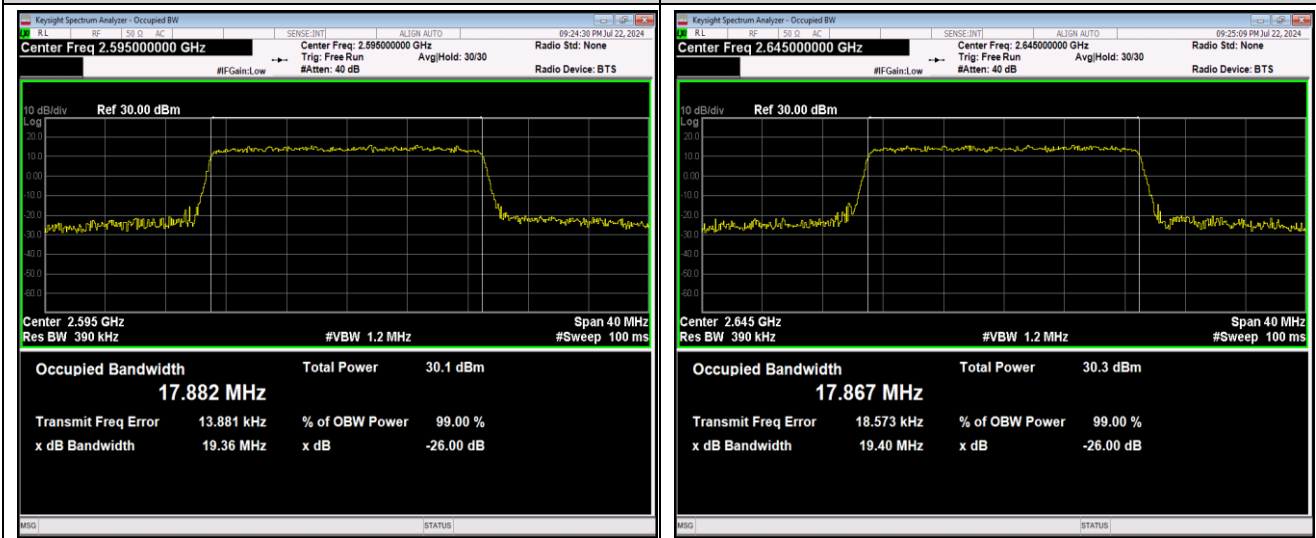

Band41-20MHz-64QAM-40640-100RB#0

Band41-20MHz-64QAM-41140-100RB#0