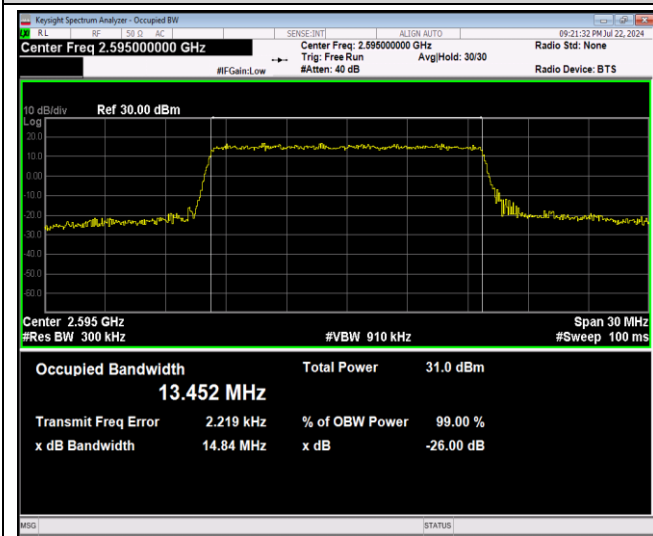

Band41-15MHz-QPSK-41165-75RB#0

Band41-15MHz-16QAM-40115-75RB#0

Band41-15MHz-16QAM-40640-75RB#0

Band41-15MHz-16QAM-41165-75RB#0

Band41-15MHz-64QAM-40115-75RB#0

Band41-15MHz-64QAM-40640-75RB#0

Band41-20MHz-16QAM-41140-100RB#0