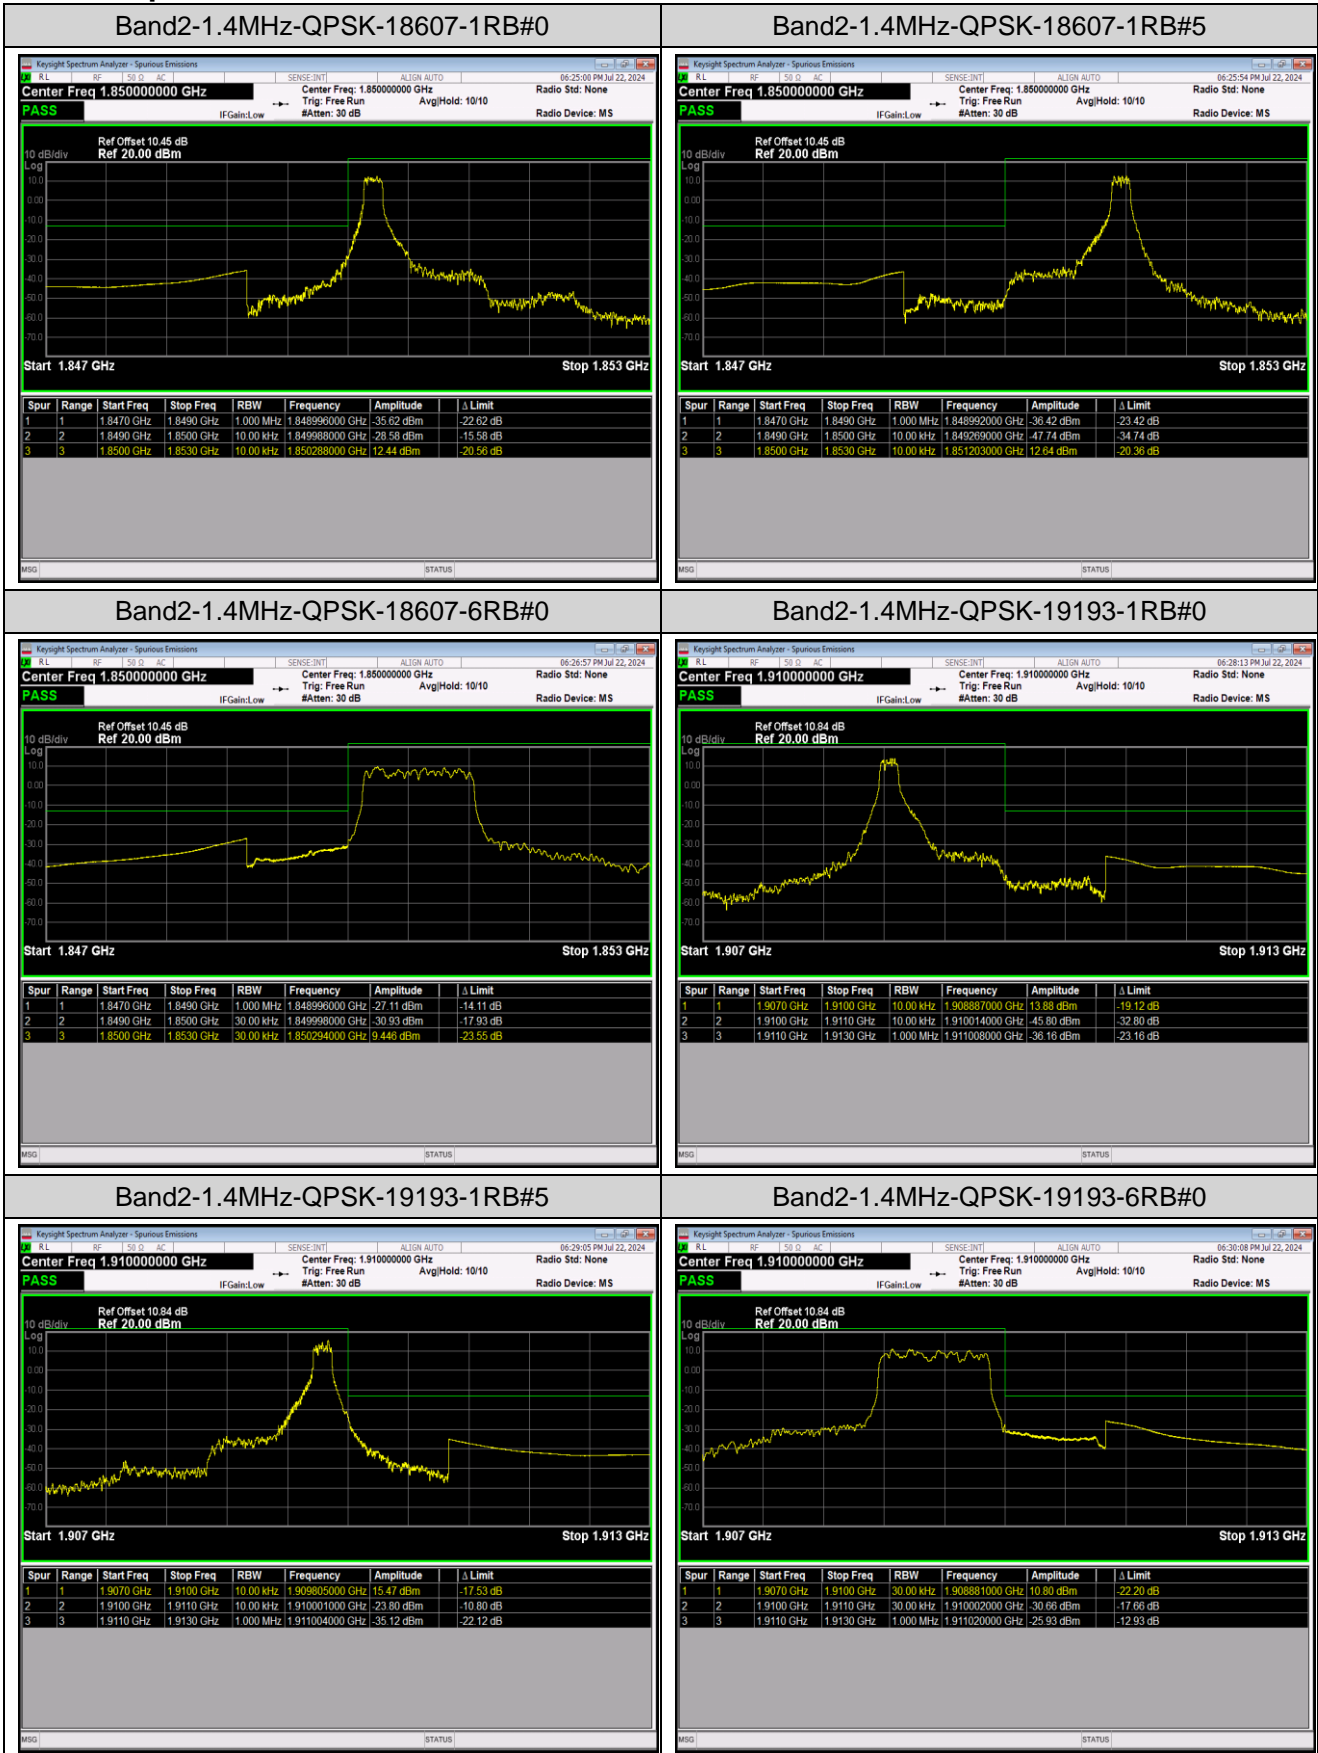

Test Graphs