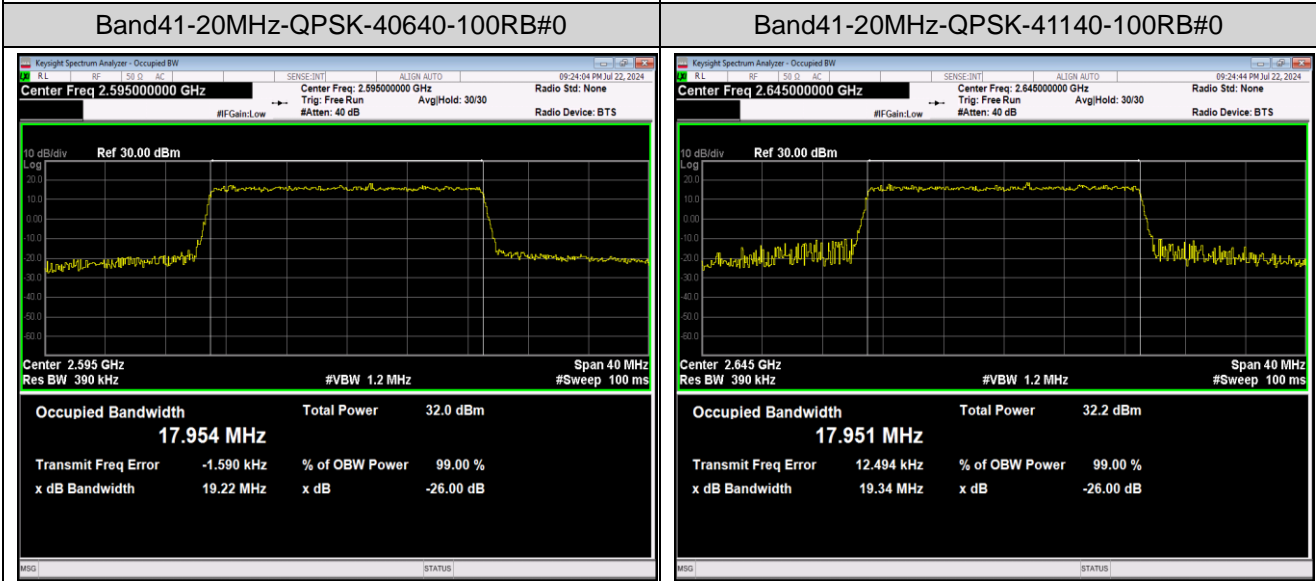

Band41-15MHz-QPSK-41165-75RB#0

Band41-15MHz-16QAM-40115-75RB#0

Band41-15MHz-16QAM-40640-75RB#0

Band41-15MHz-16QAM-41165-75RB#0

Band41-15MHz-64QAM-40115-75RB#0

Band41-15MHz-64QAM-40640-75RB#0

Band41-20MHz-16QAM-41140-100RB#0