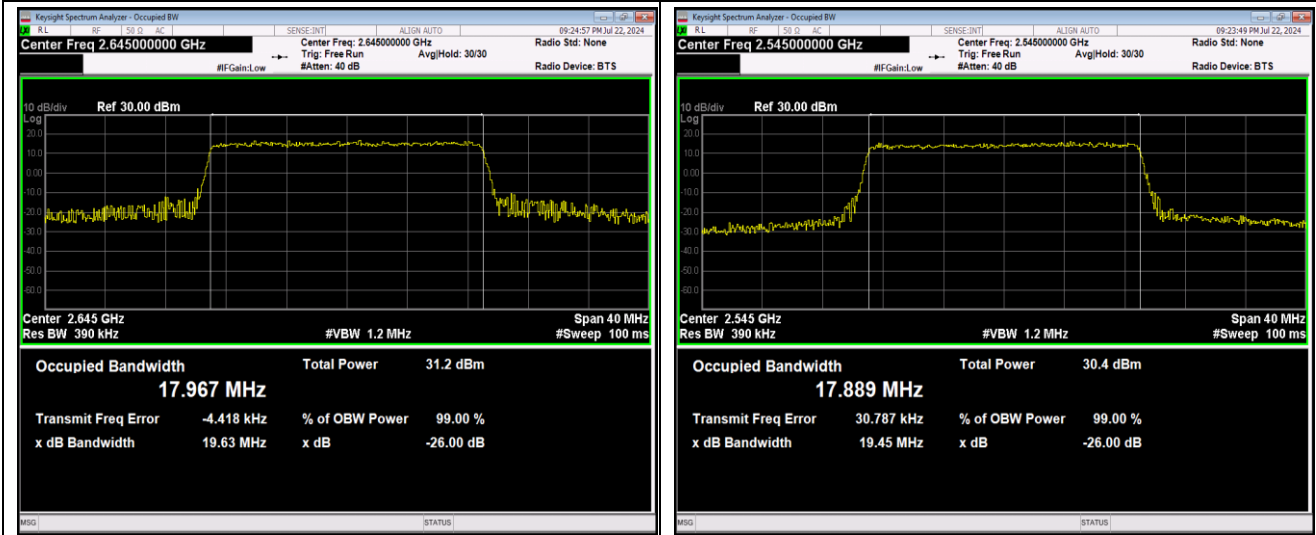

Band41-20MHz-16QAM-41140-100RB#0

Band41-20MHz-64QAM-40140-100RB#0