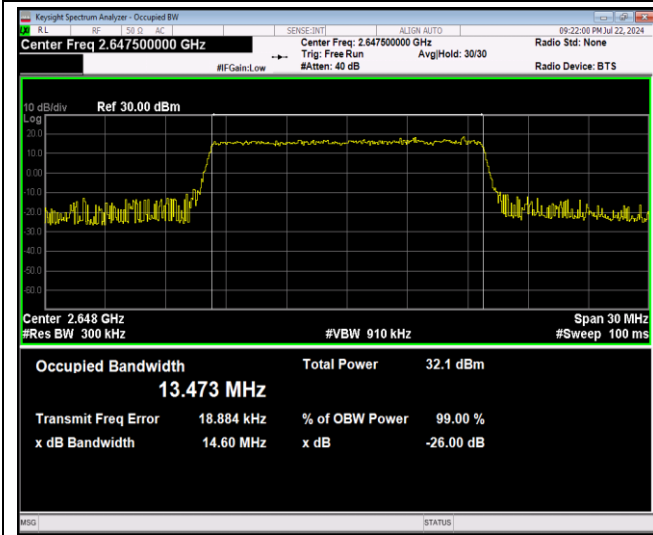

Band41-15MHz-QPSK-41165-75RB#0

Band41-15MHz-16QAM-40115-75RB#0

Band41-15MHz-16QAM-40640-75RB#0

Band41-15MHz-16QAM-41165-75RB#0

Band41-15MHz-64QAM-40115-75RB#0

Band41-15MHz-64QAM-40640-75RB#0

Band41-20MHz-16QAM-41140-100RB#0