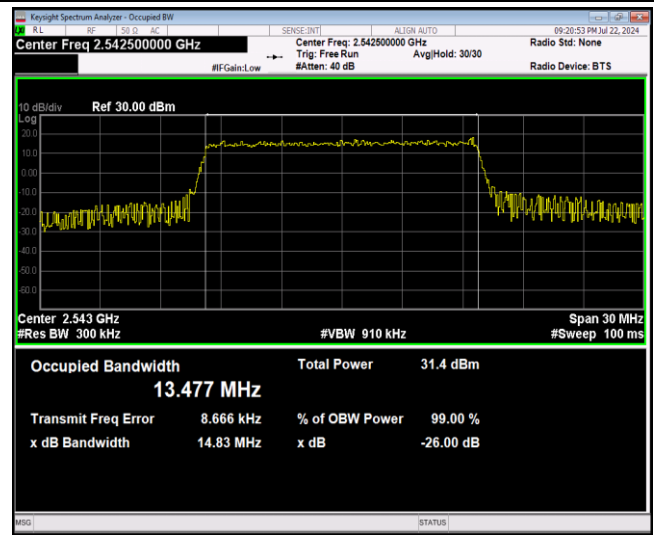

Band41-15MHz-QPSK-41165-75RB#0

Band41-15MHz-16QAM-40115-75RB#0

Band41-15MHz-16QAM-40640-75RB#0

Band41-15MHz-16QAM-41165-75RB#0

Band41-15MHz-64QAM-40115-75RB#0

Band41-15MHz-64QAM-40640-75RB#0

Band41-20MHz-16QAM-41140-100RB#0