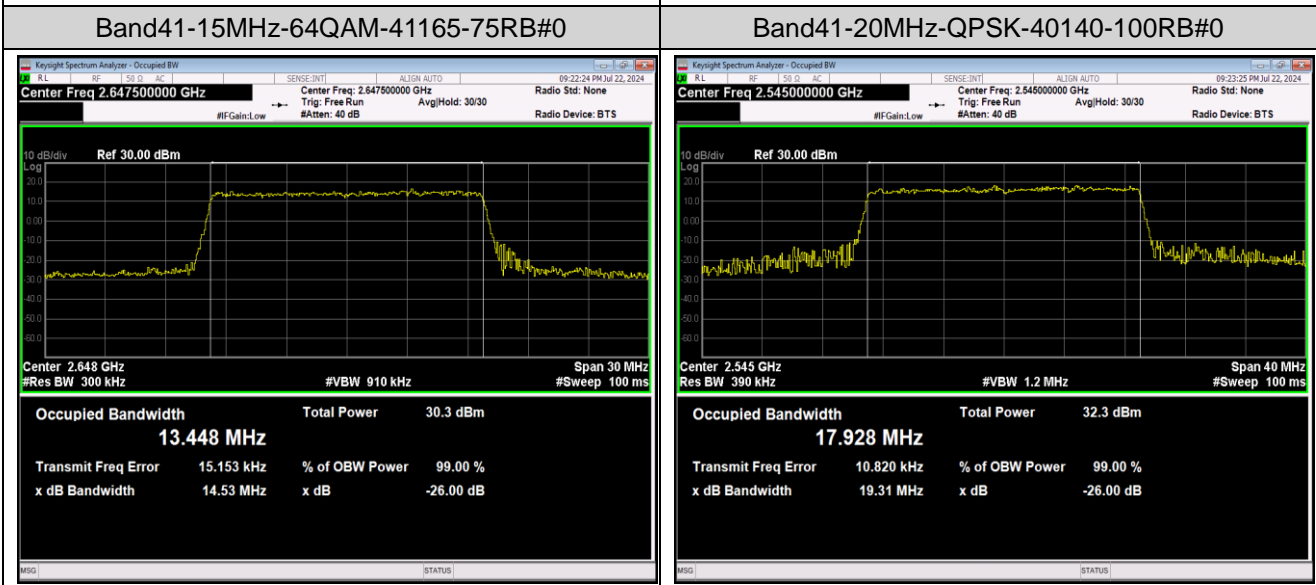

Band41-15MHz-QPSK-41165-75RB#0

Band41-15MHz-16QAM-40115-75RB#0

Band41-15MHz-16QAM-40640-75RB#0

Band41-15MHz-16QAM-41165-75RB#0

Band41-15MHz-64QAM-40115-75RB#0

Band41-15MHz-64QAM-40640-75RB#0

Band41-20MHz-16QAM-41140-100RB#0